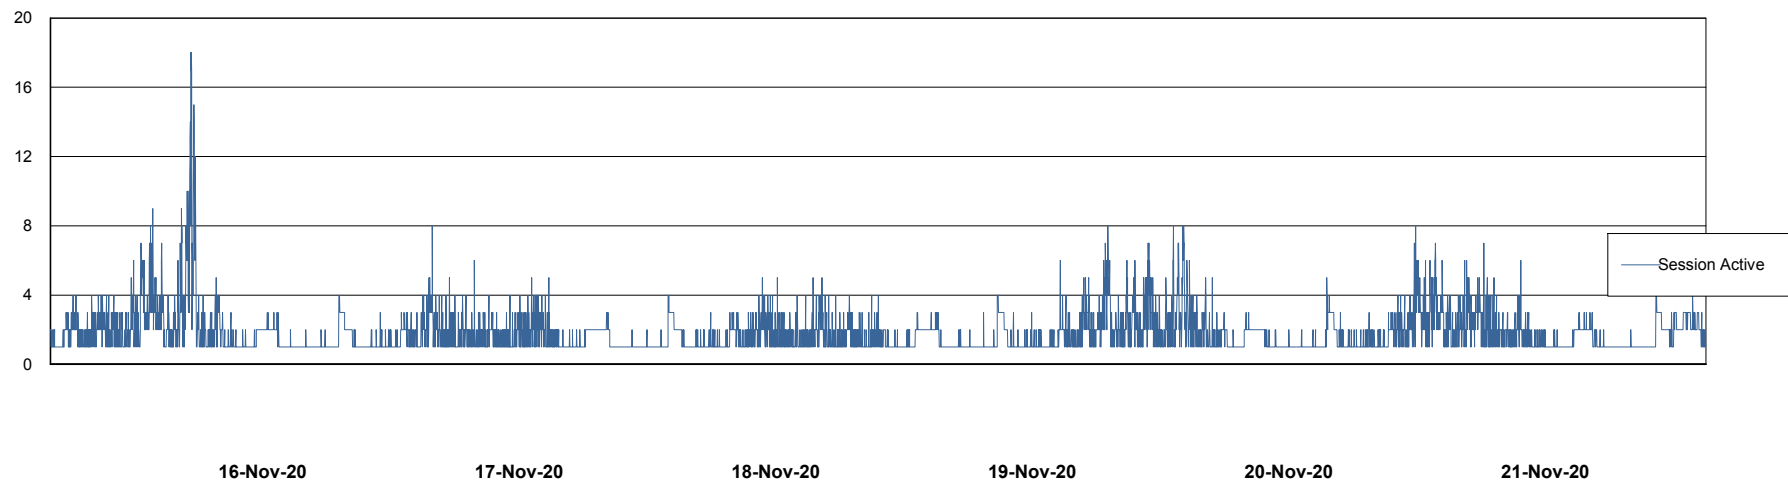

Database Performance NIXDB_Production

DB Processes Max 1,500
DB Sessions Max 2,272