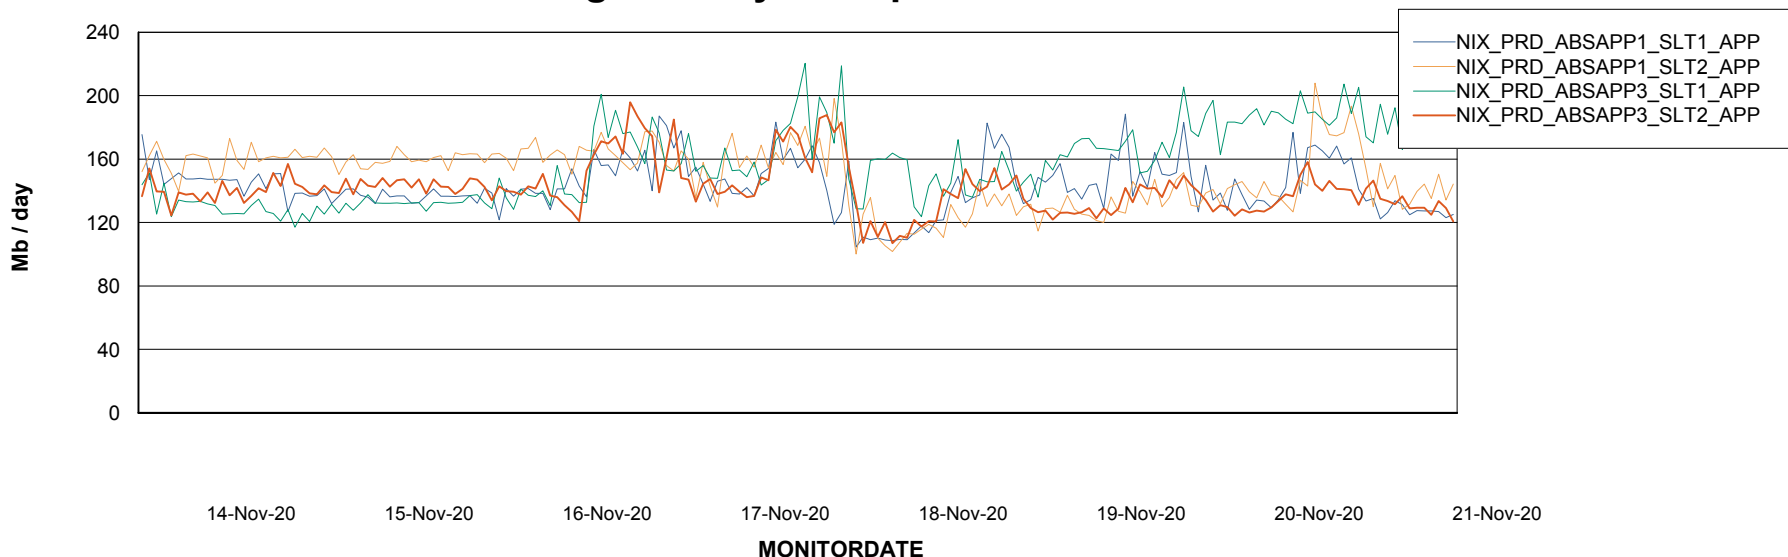

Standby Database Health NIX_Production

Recovery lag for last 7 days

Weekly SLA Customer Report

Customer NIX_Production
Database ID 51

ABSSolute Application Server Services

Avg memory used per ABS Server Service