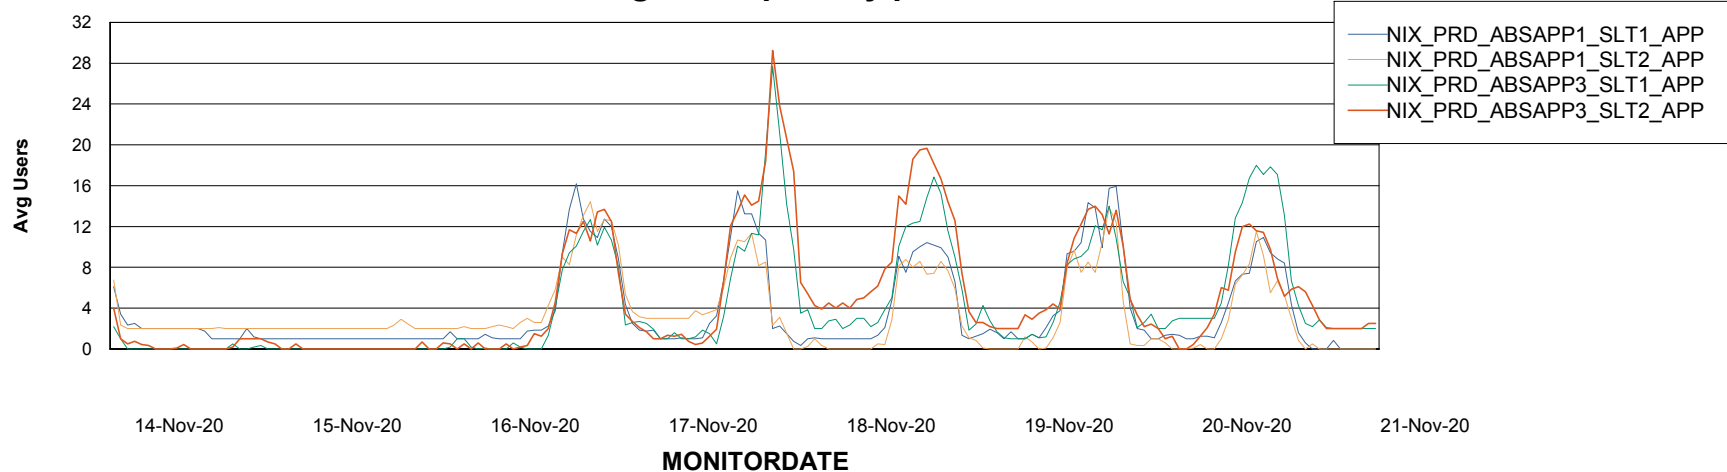

Avg users per day per ABS server