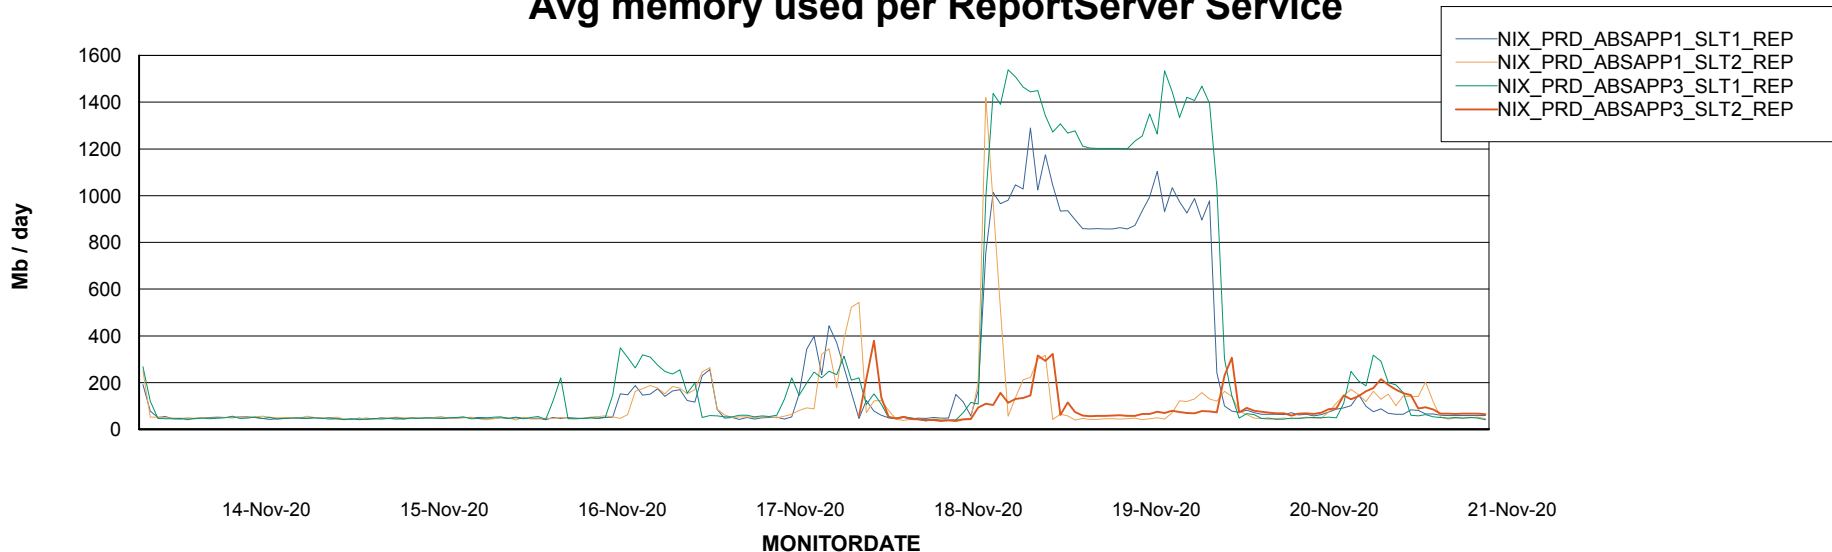

Avg users per day per ABS server

Weekly SLA Customer Report

Customer NIX_Production
Database ID 51

ABSSolute Application ReportServer Services

Avg memory used per ReportServer Service

Weekly SLA Customer Report