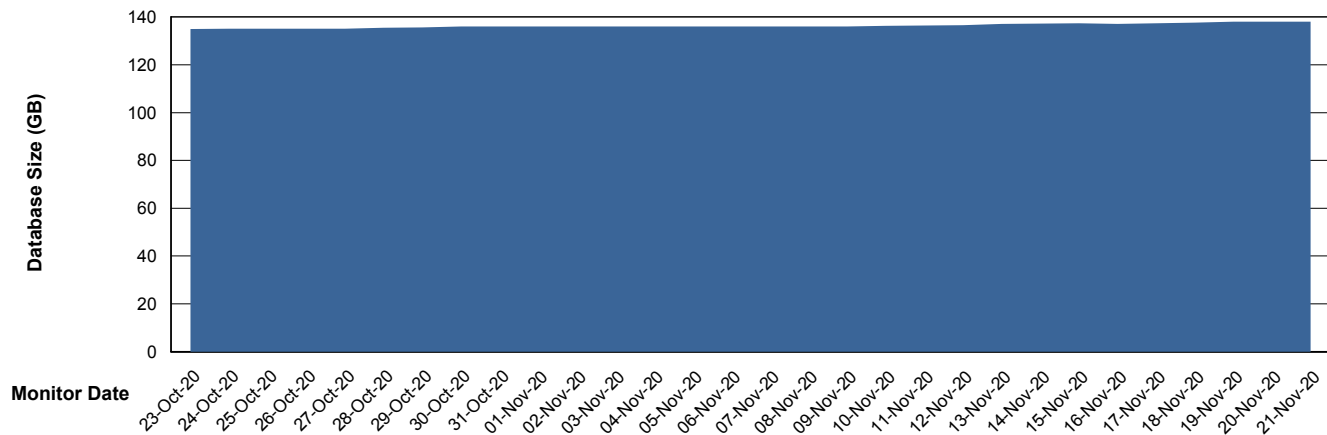

DB Processes Max 1,500
DB Sessions Max 2,272

Weekly SLA Customer Report

Customer NIX_Production
Database ID 51

Database Performance NIXDB_Standby

DB Processes Max 300
DB Sessions Max 480

Weekly SLA Customer Report

Customer NIX_Production
Database ID 51

DATABASE SIZE NIXDB_BI

Database growth over last month

DATABASE SIZE NIXDB_Production

Database growth over last month

Weekly SLA Customer Report

Customer NIX_Production
Database ID 51