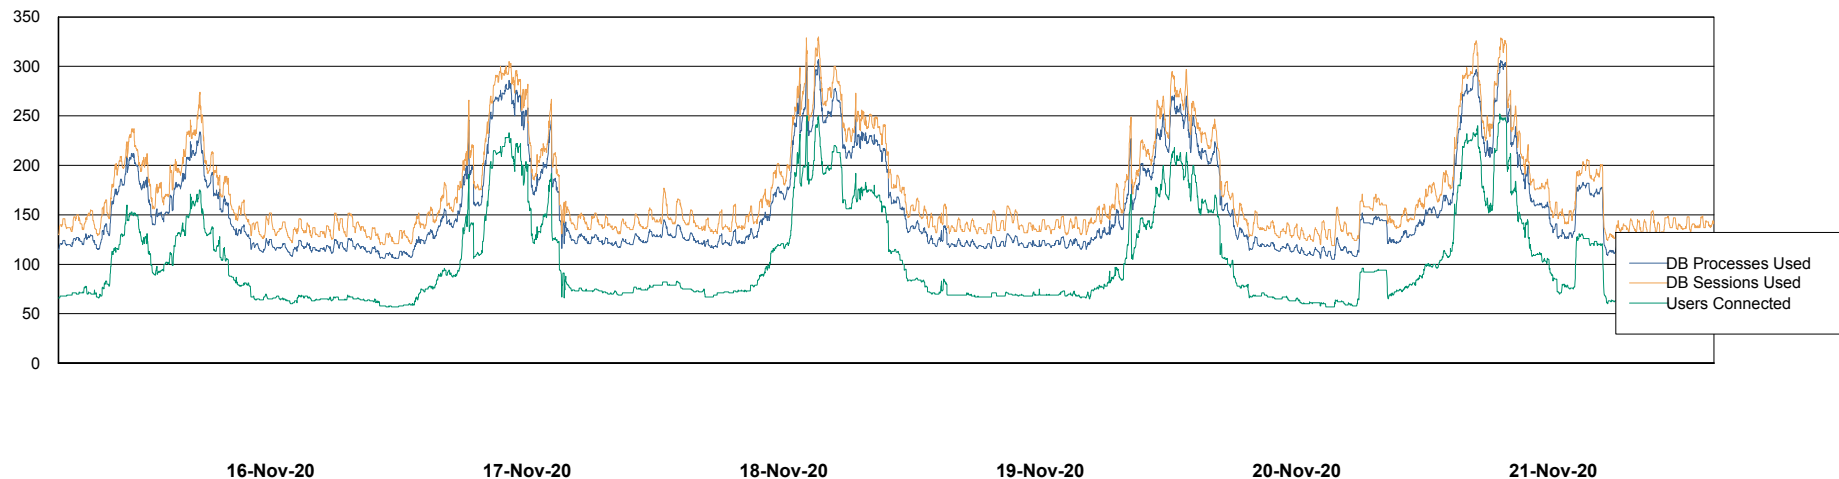

Database Performance NIXDB_Production

DB Processes Max 1,500
DB Sessions Max 2,272