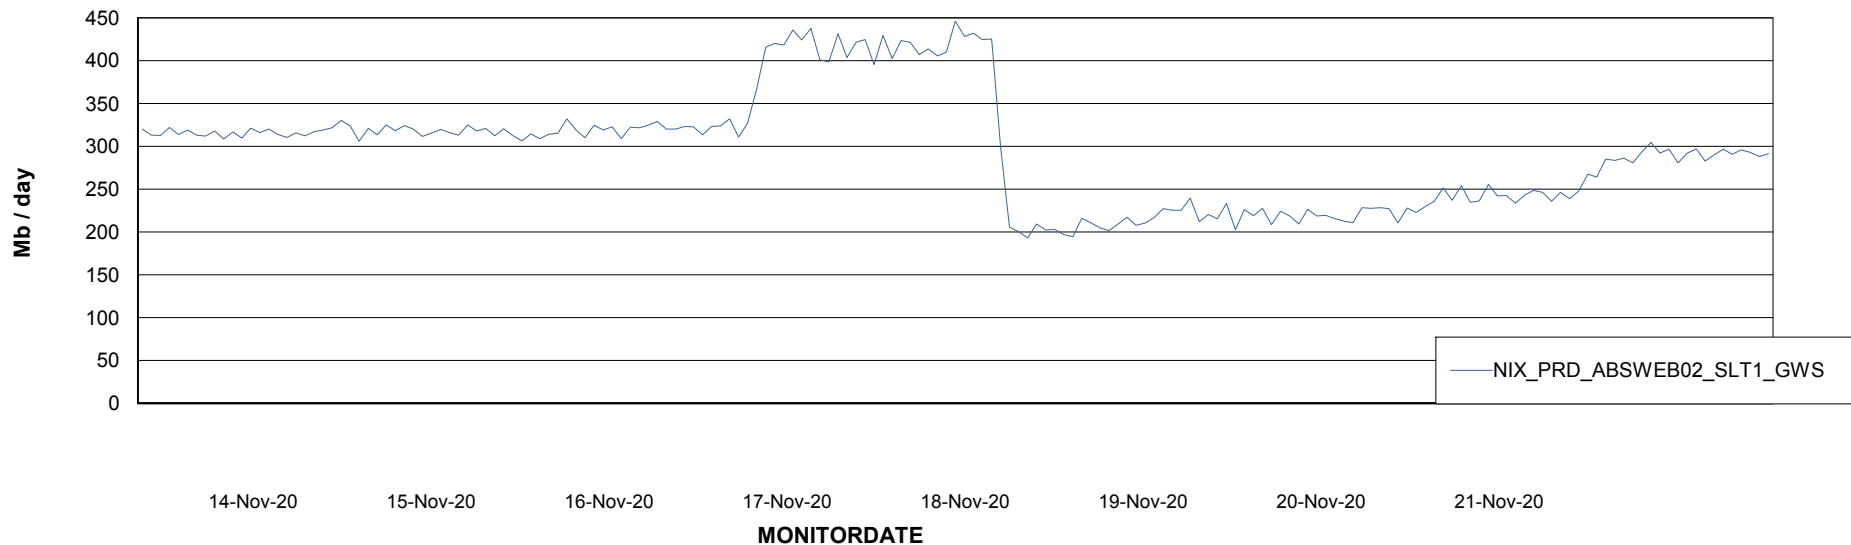

ABSSolute Web Component Services

Avg memory used per ABS Web component