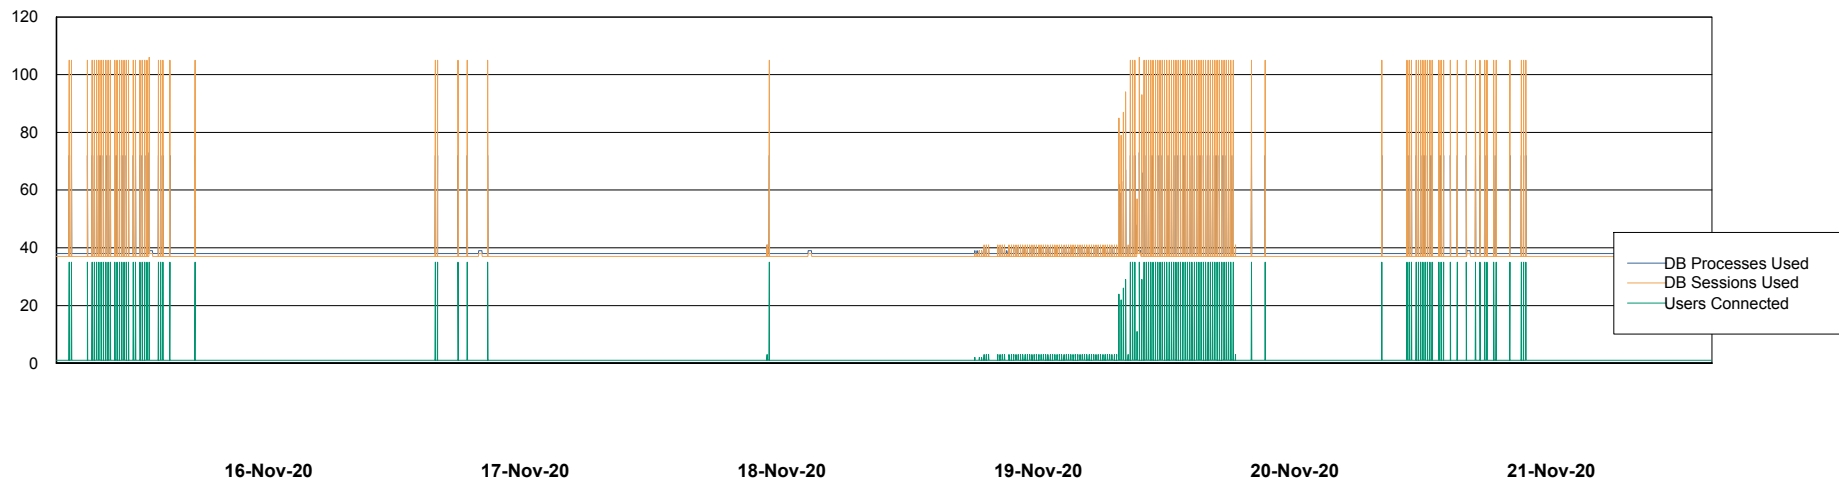

DB Processes Max 1,500
DB Sessions Max 2,272

Weekly SLA Customer Report

Customer NIX_Production
Database ID 51

Database Performance NIXDB_Standby

DB Processes Max 300
DB Sessions Max 480

Weekly SLA Customer Report