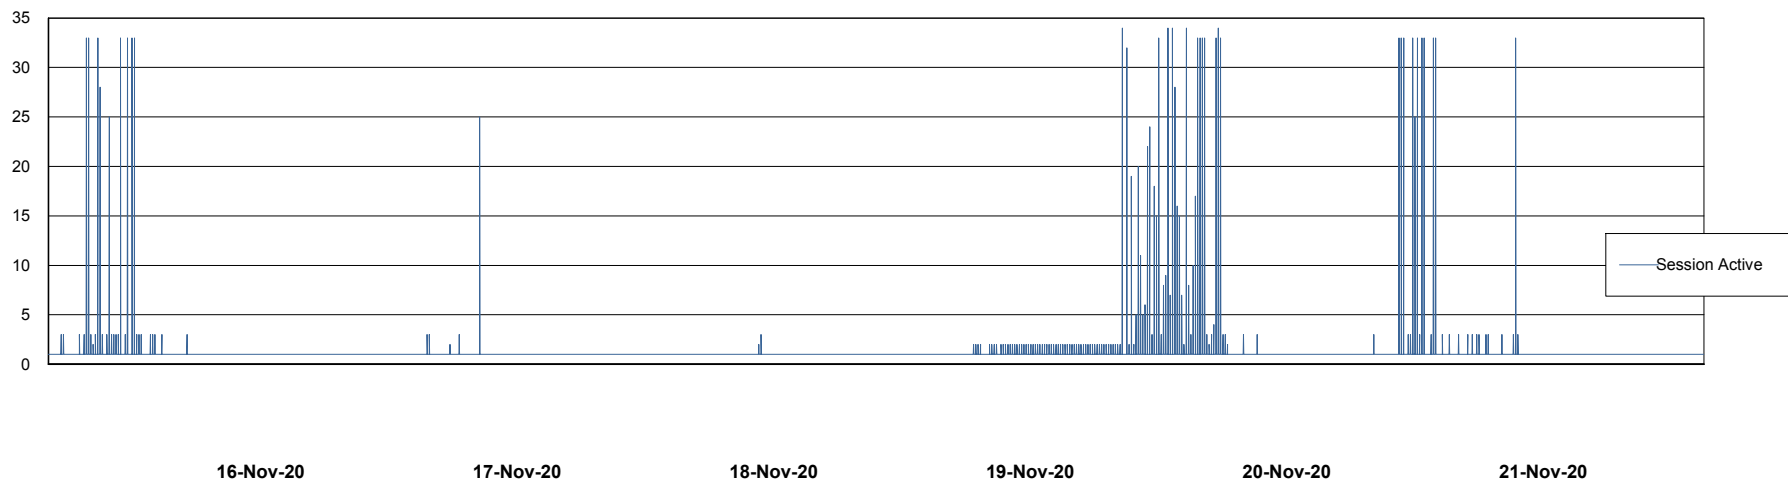

DB Processes Max 1,500
DB Sessions Max 2,272

Weekly SLA Customer Report

Customer NIX_Production
Database ID 51

Database Performance NIXDB_Standby

DB Processes Max 300
DB Sessions Max 480

Weekly SLA Customer Report