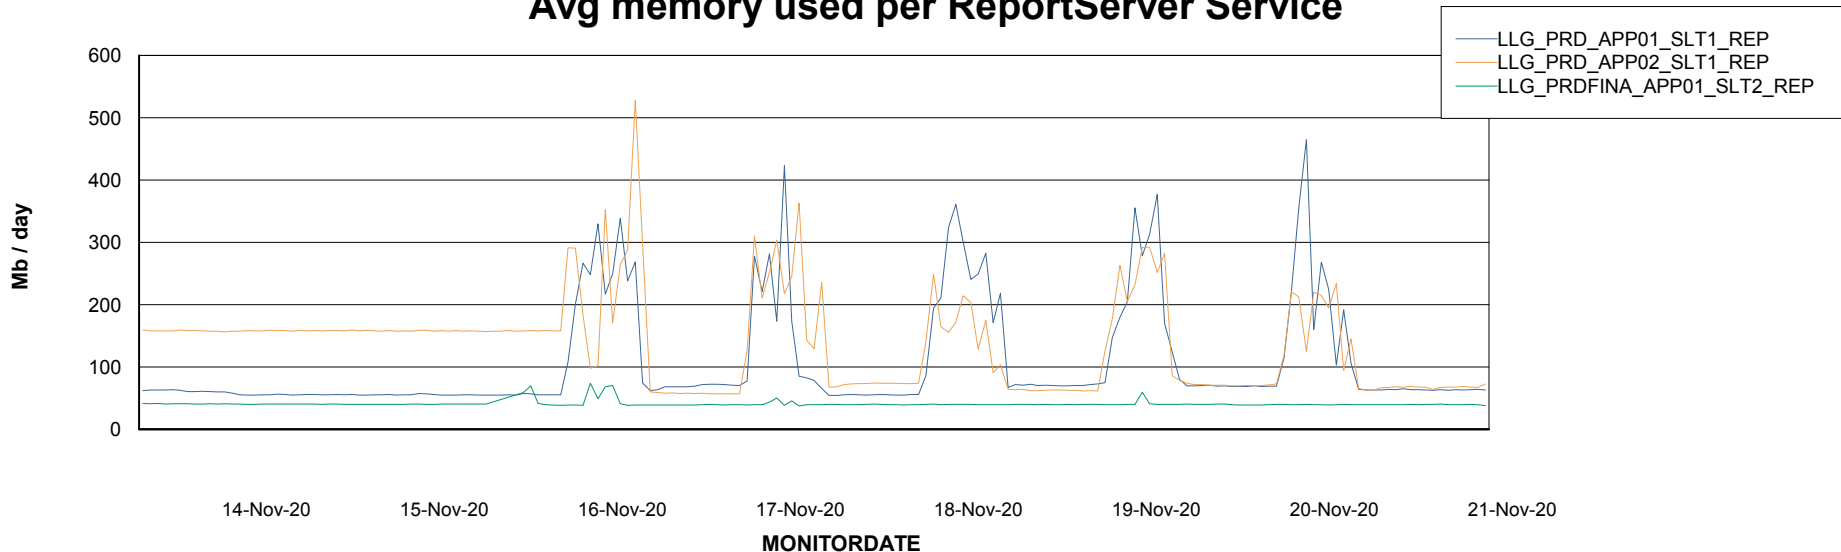

ABSSolute Application Server Services

Avg memory used per ReportServer Service