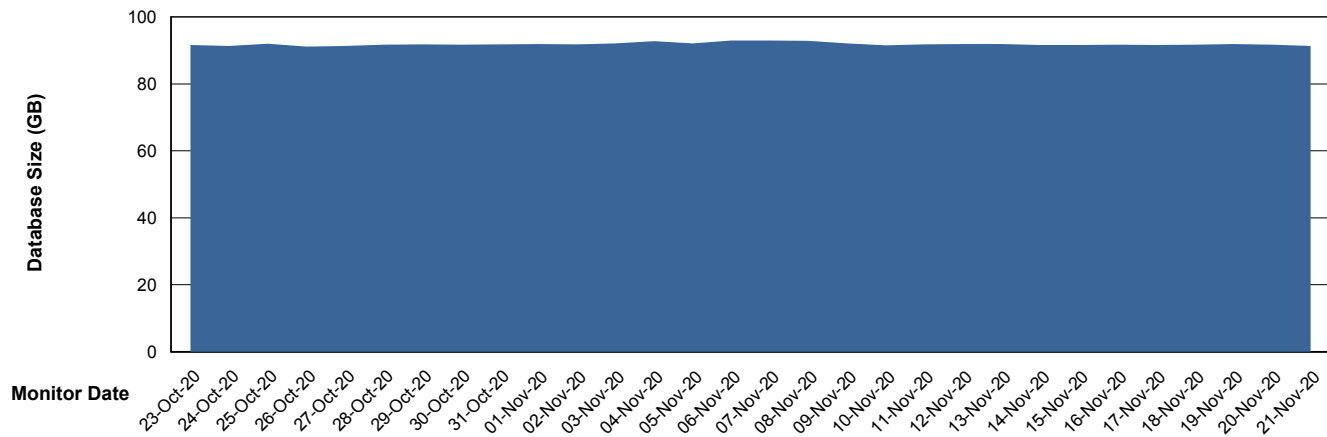

Database Performance LLGDB_Production

DB Processes Max 300
DB Sessions Max 480

Weekly SLA Customer Report

Customer LLG_Production
Database ID 53

Database Performance LLGDB_Standby

DB Processes Max 300
DB Sessions Max 480

Weekly SLA Customer Report

Customer LLG_Production
Database ID 53

DATABASE SIZE LLGDB_BI02

Database growth over last month

DATABASE SIZE LLGDB_Production

Database growth over last month

Weekly SLA Customer Report