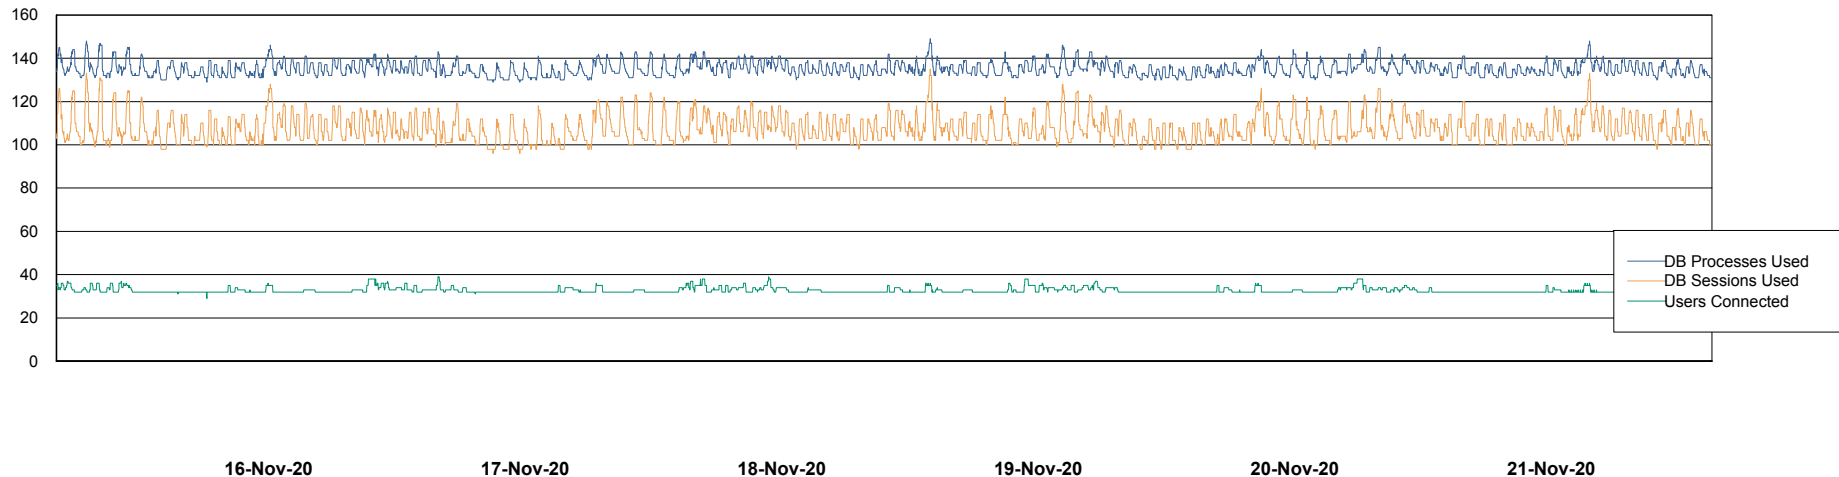

Database Performance LLGDB_Production

DB Processes Max 300
DB Sessions Max 480