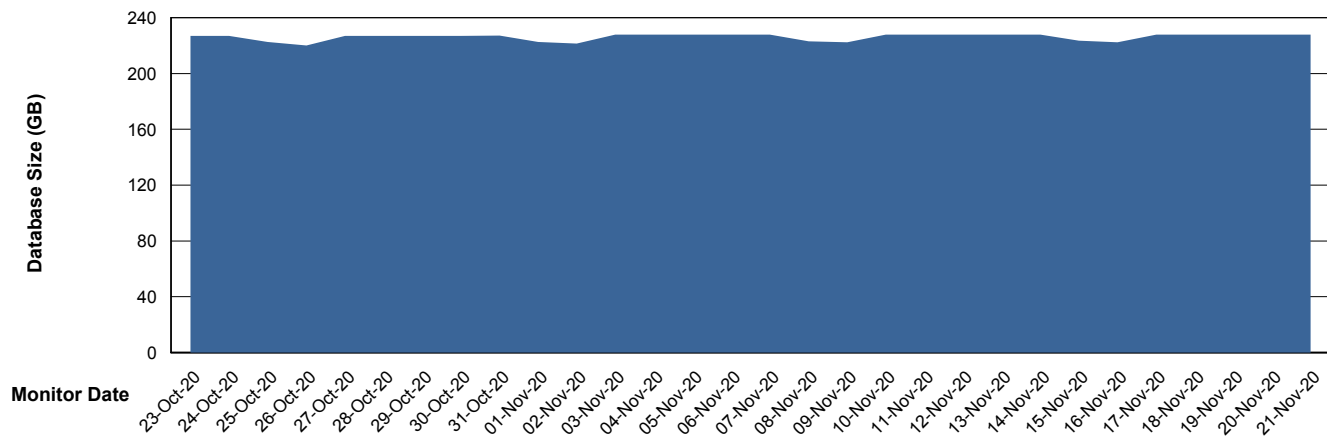

Weekly SLA Customer Report

Customer LLG_Production
Database ID 53

DATABASE SIZE LLGDB_BI02

Database growth over last month

DATABASE SIZE LLGDB_Production

Database growth over last month

Weekly SLA Customer Report