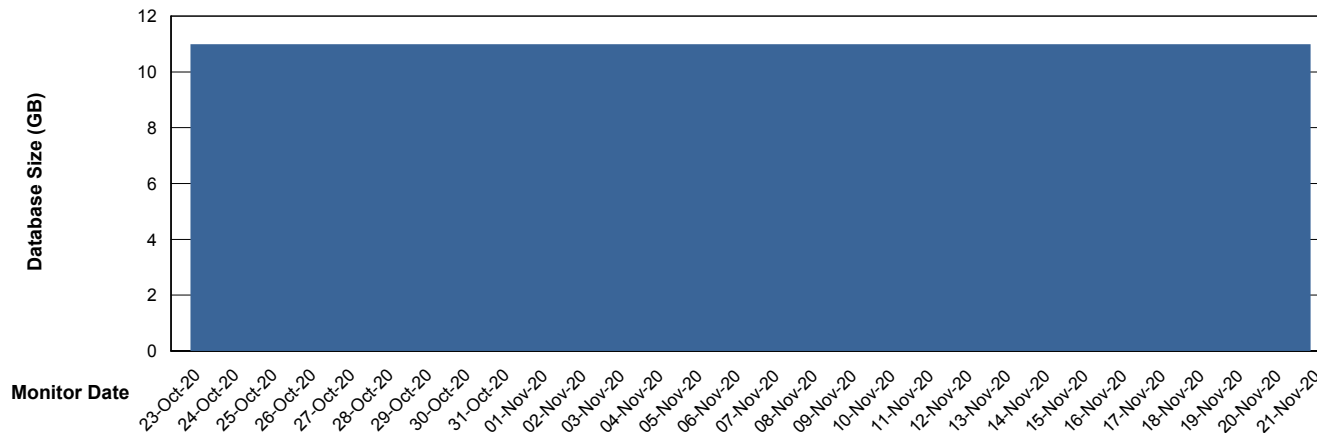

DB Processes Max 1,000

Weekly SLA Customer Report

Customer EUT_Production
Database ID 114

DATABASE SIZE EUT_EUP_PRD_URVINA22T_DB

Database growth over last month

DATABASE SIZE EUT_URM_PRD_URVINA26_DB

Database growth over last month