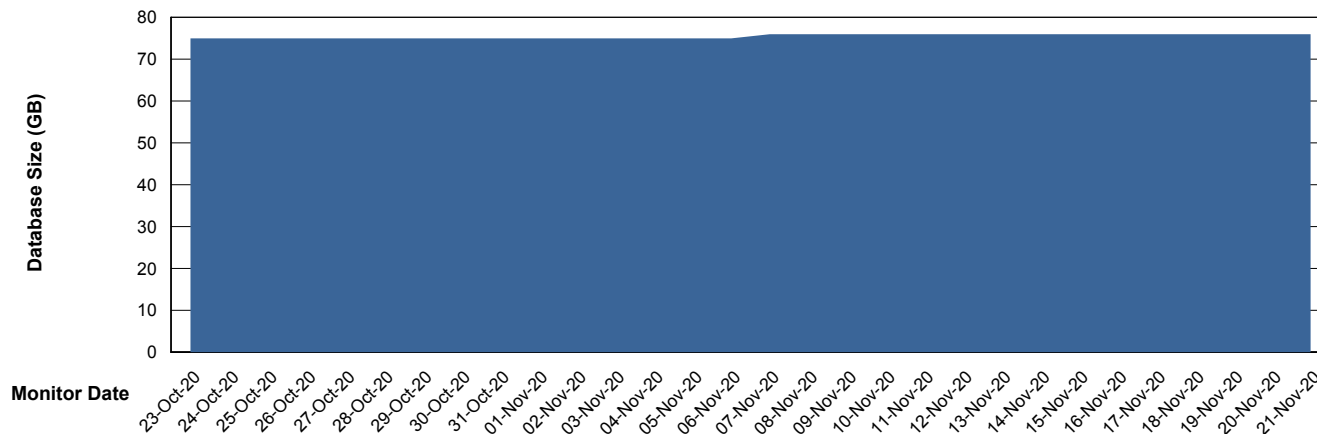

DB Processes Max 1,000

Weekly SLA Customer Report

Customer EUT_Production
Database ID 114

DATABASE SIZE EUT_EUP_PRD_URVINA22T_DB

Database growth over last month

DATABASE SIZE EUT_URM_PRD_URVINA26_DB

Database growth over last month