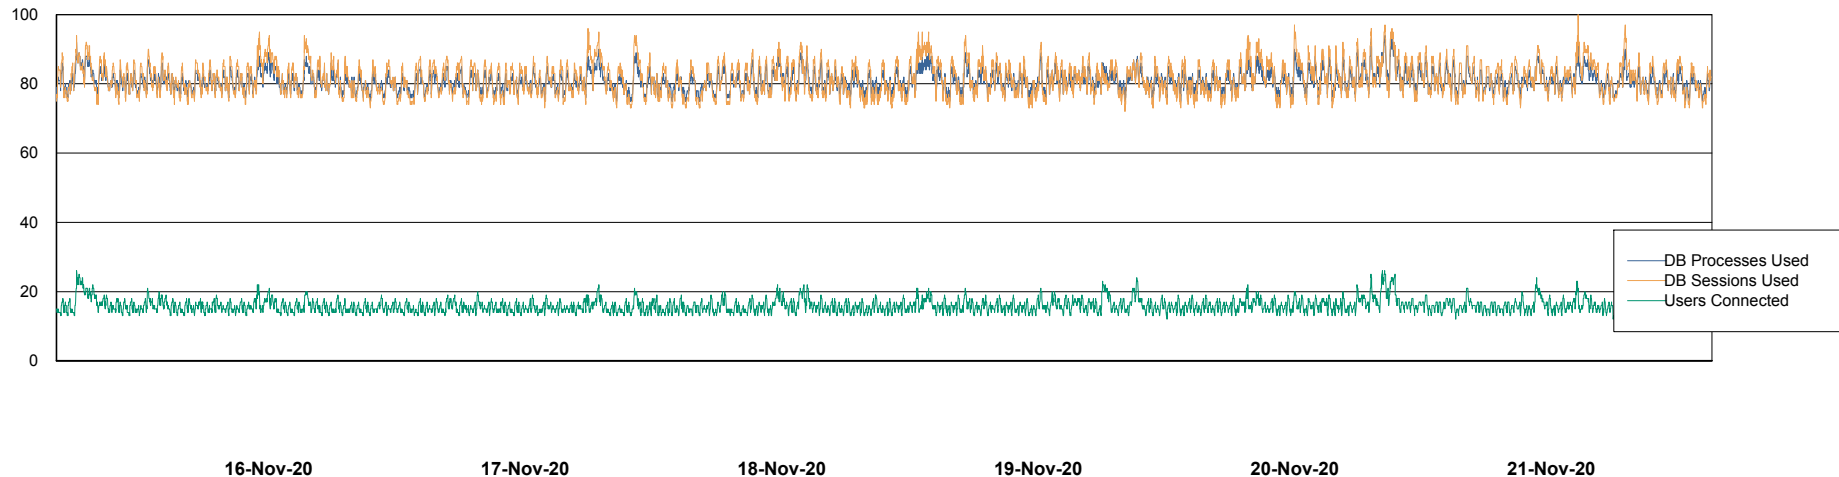

Database Performance ELJDB_PRD_BI

DB Processes Max 1,000
DB Sessions Max 1,524