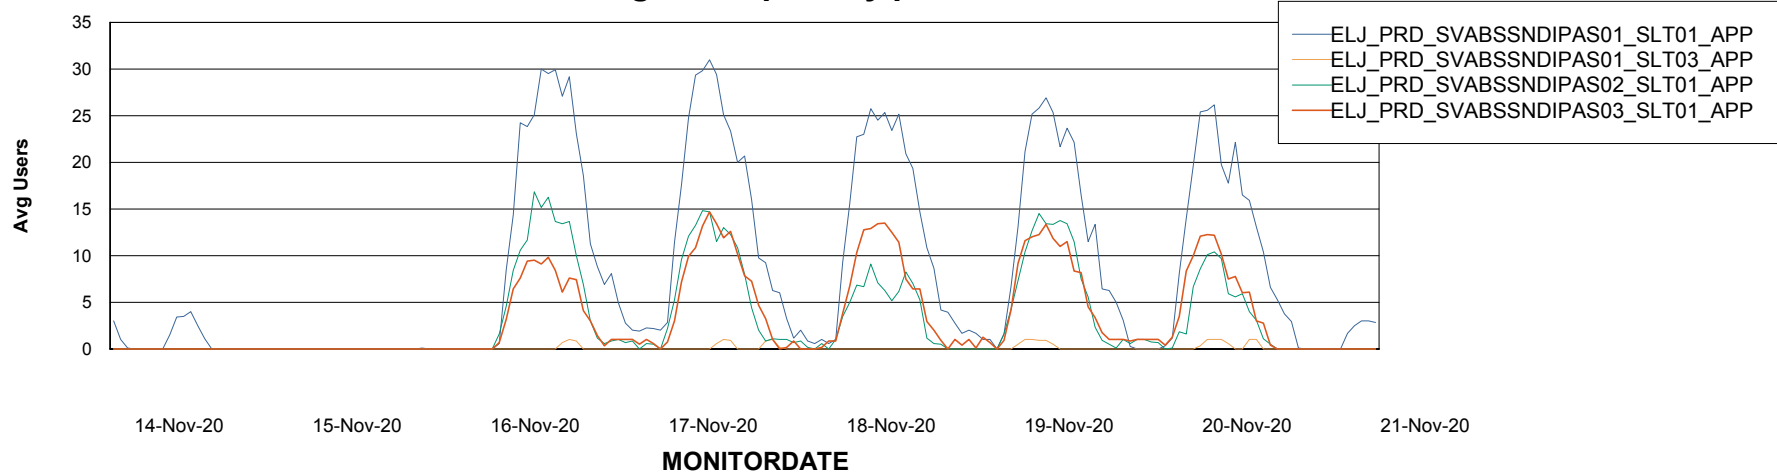

Weekly SLA Customer Report

Customer ELJ Production
Database ID 72

ABSSolute Application Server Services

Avg memory used per ABS Server Service

Avg users per day per ABS server

Weekly SLA Customer Report

Customer ELJ Production
Database ID 72