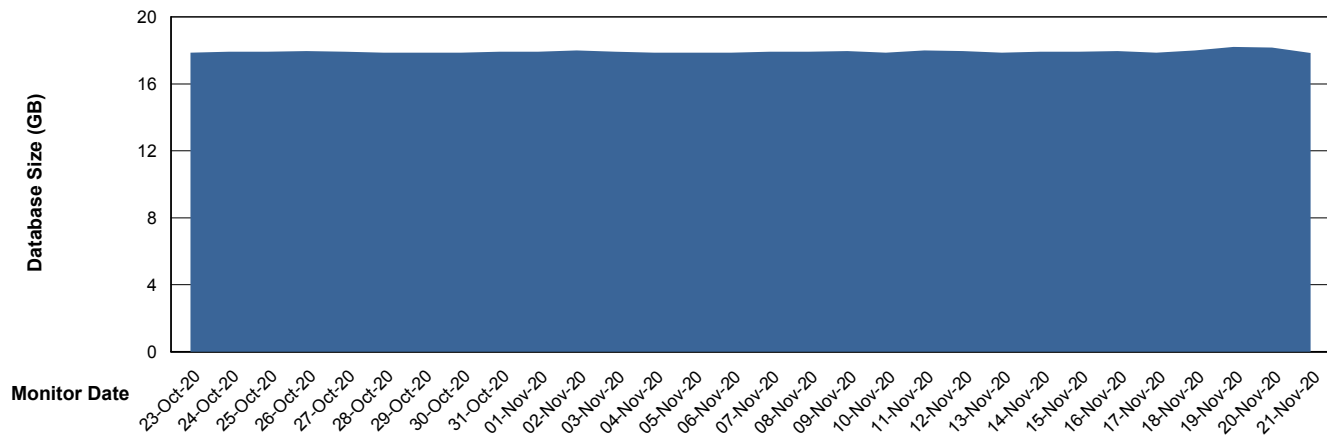

Database Performance ELJDB_Production

DB Processes Max 600
DB Sessions Max 924

Weekly SLA Customer Report

Customer ELJ Production
Database ID 72

Database Performance ELJDB_Standby

DB Processes Max 600
DB Sessions Max 924

Weekly SLA Customer Report

Customer ELJ Production
 Database ID 72

DATABASE SIZE ELJDB_PRD_BI

Database growth over last month

DATABASE SIZE ELJDB_Production

Database growth over last month

Weekly SLA Customer Report