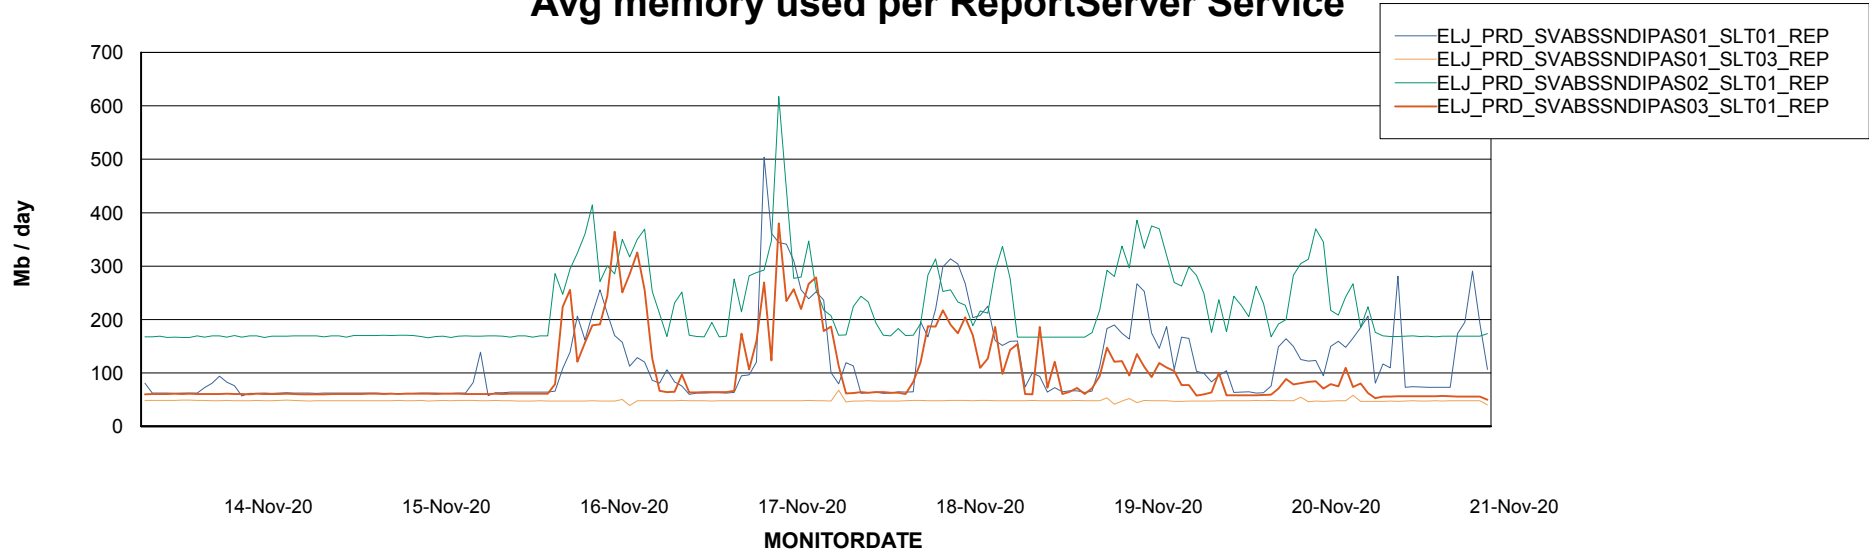

ABSSolute Application ReportServer Services

Avg memory used per ReportServer Service