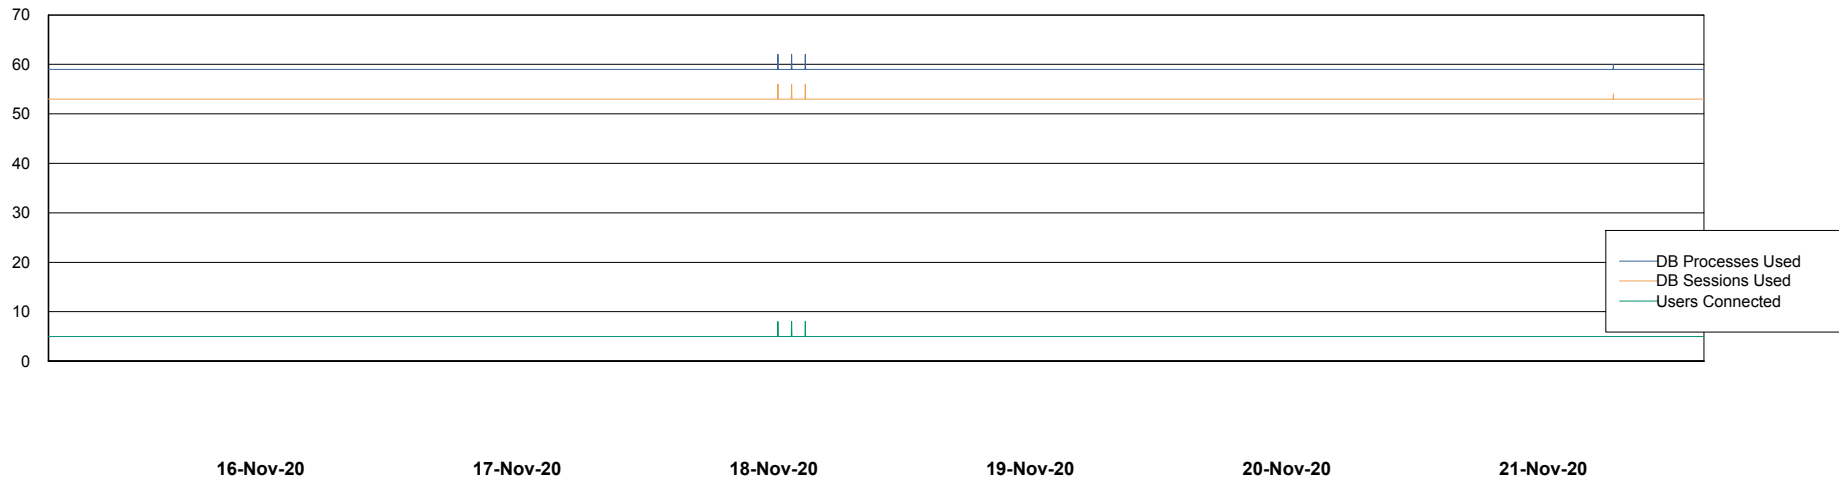

Database Performance ELJDB_Production

DB Processes Max 600
DB Sessions Max 924

Weekly SLA Customer Report

Customer ELJ Production
Database ID 72

Database Performance ELJDB_Standby

DB Processes Max 600
DB Sessions Max 924