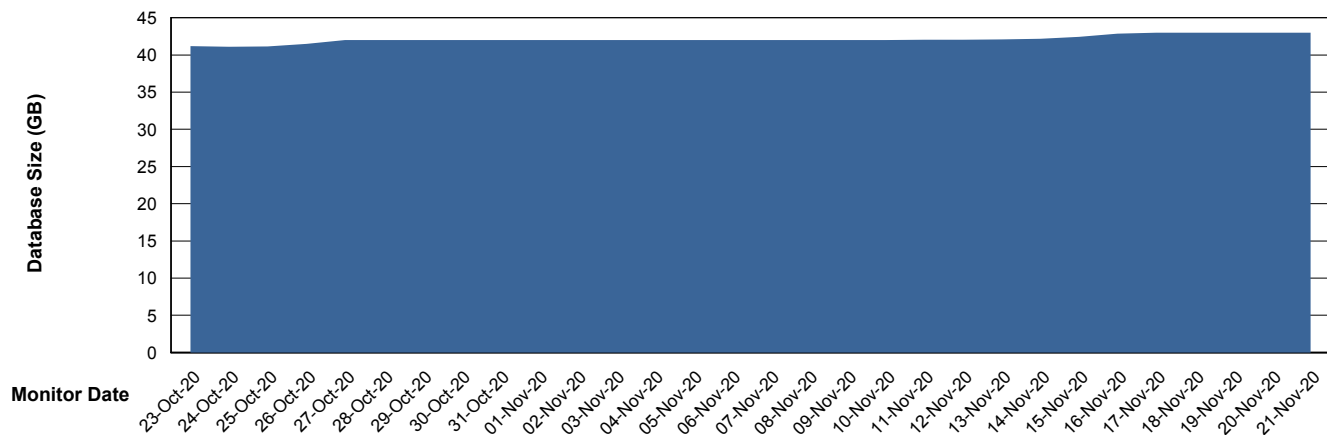

Weekly SLA Customer Report

Customer ELJ Production
 Database ID 72

DATABASE SIZE ELJDB_PRD_BI

Database growth over last month

DATABASE SIZE ELJDB_Production

Database growth over last month

Weekly SLA Customer Report