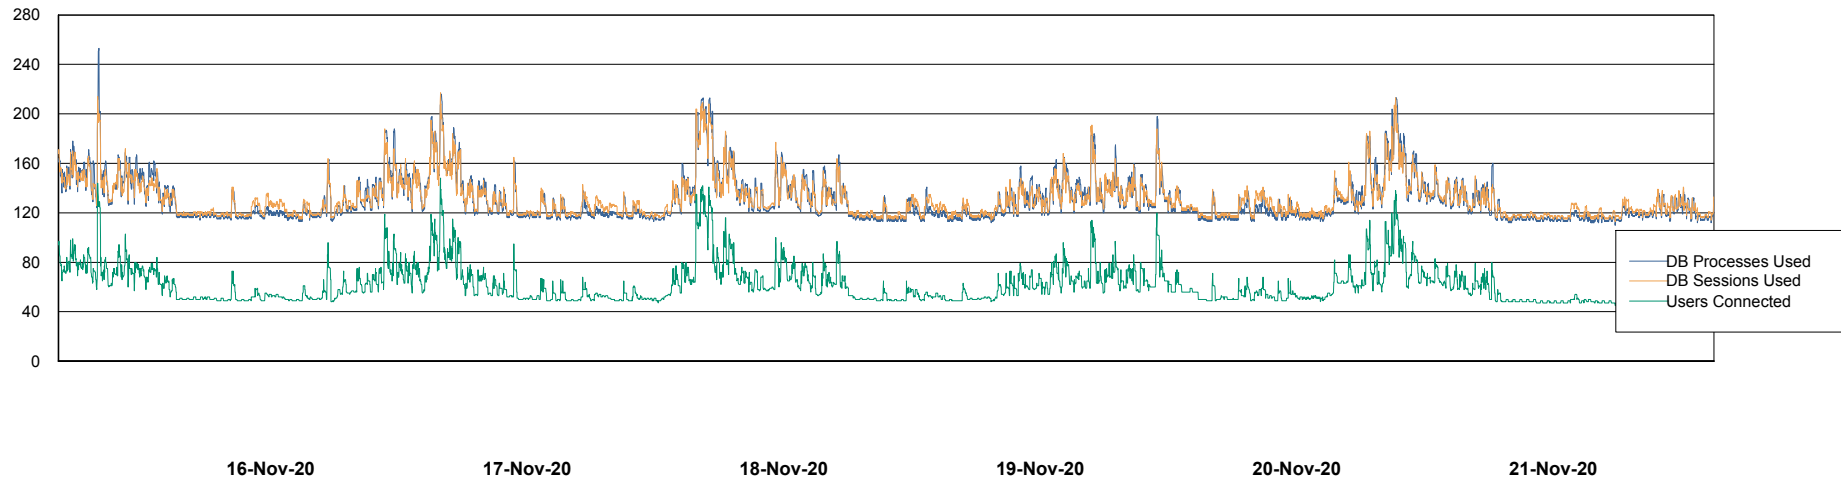

Database Performance ELJDB_Production

DB Processes Max 600
DB Sessions Max 924