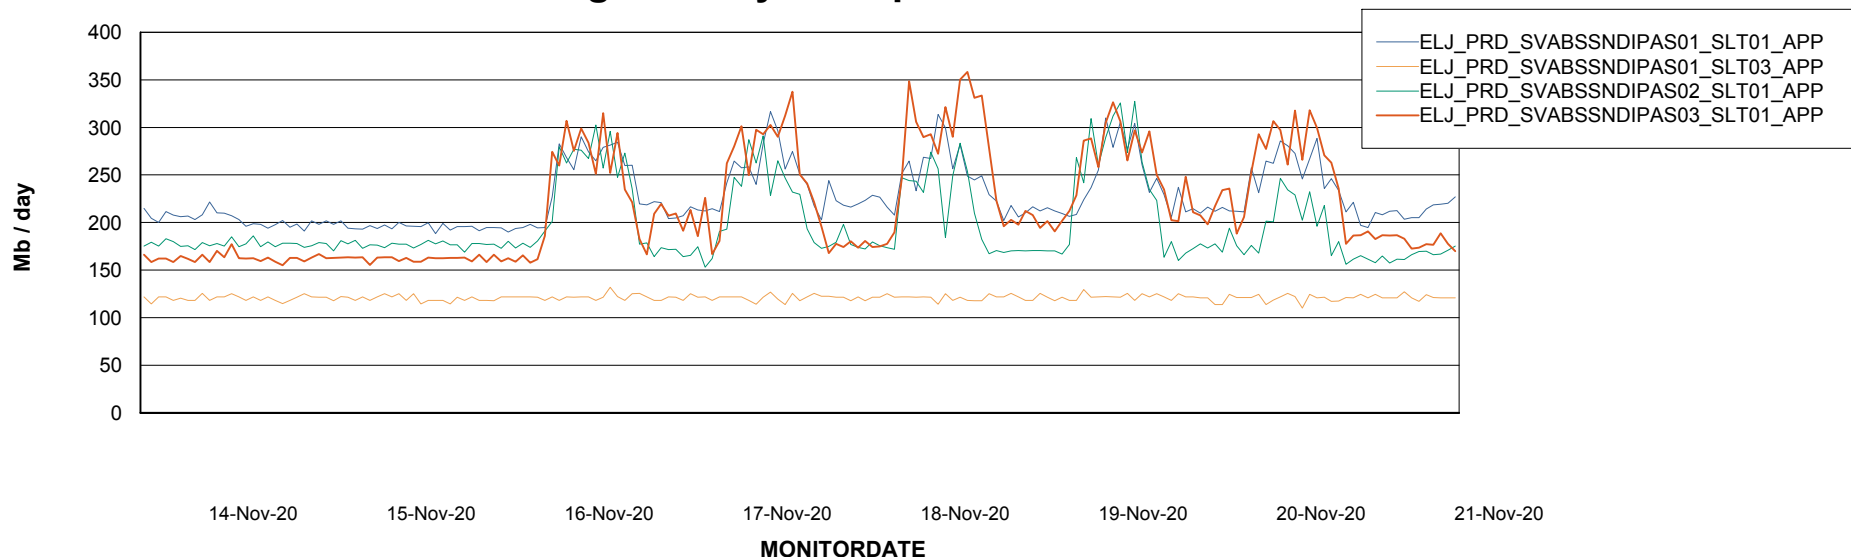

ABSSolute Application Server Services

Avg memory used per ABS Server Service