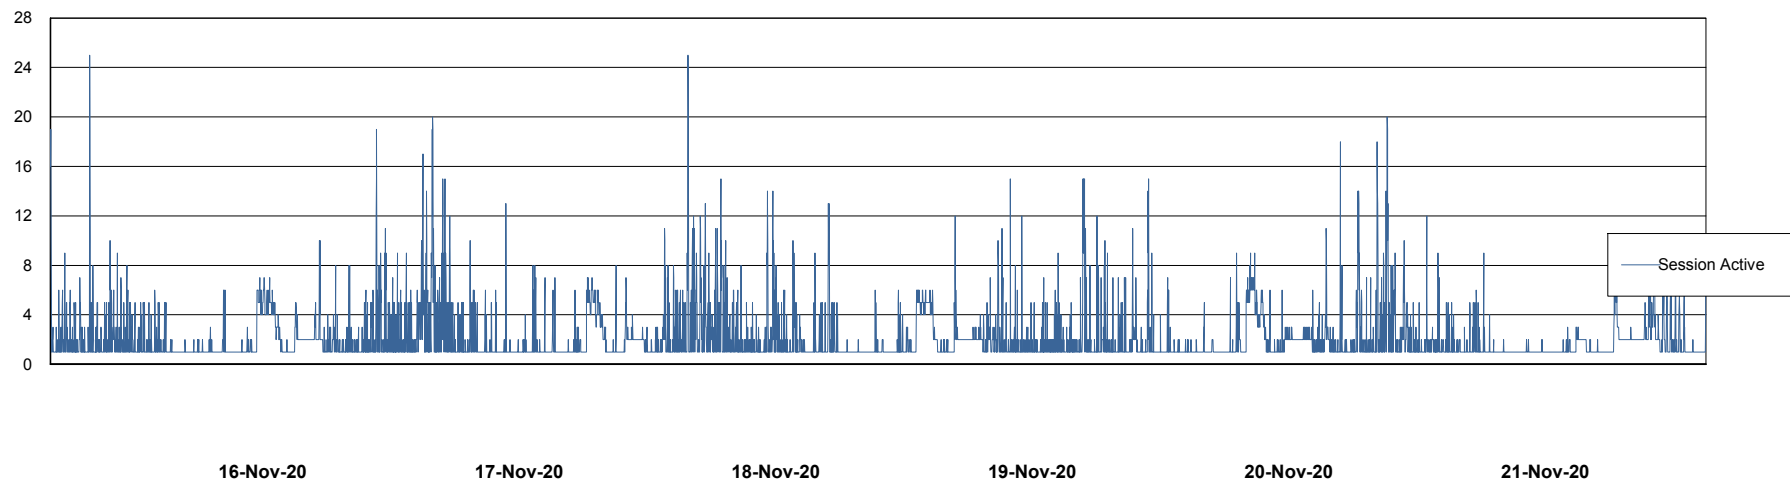

Database Performance ELJDB_Production

DB Processes Max 600
DB Sessions Max 924