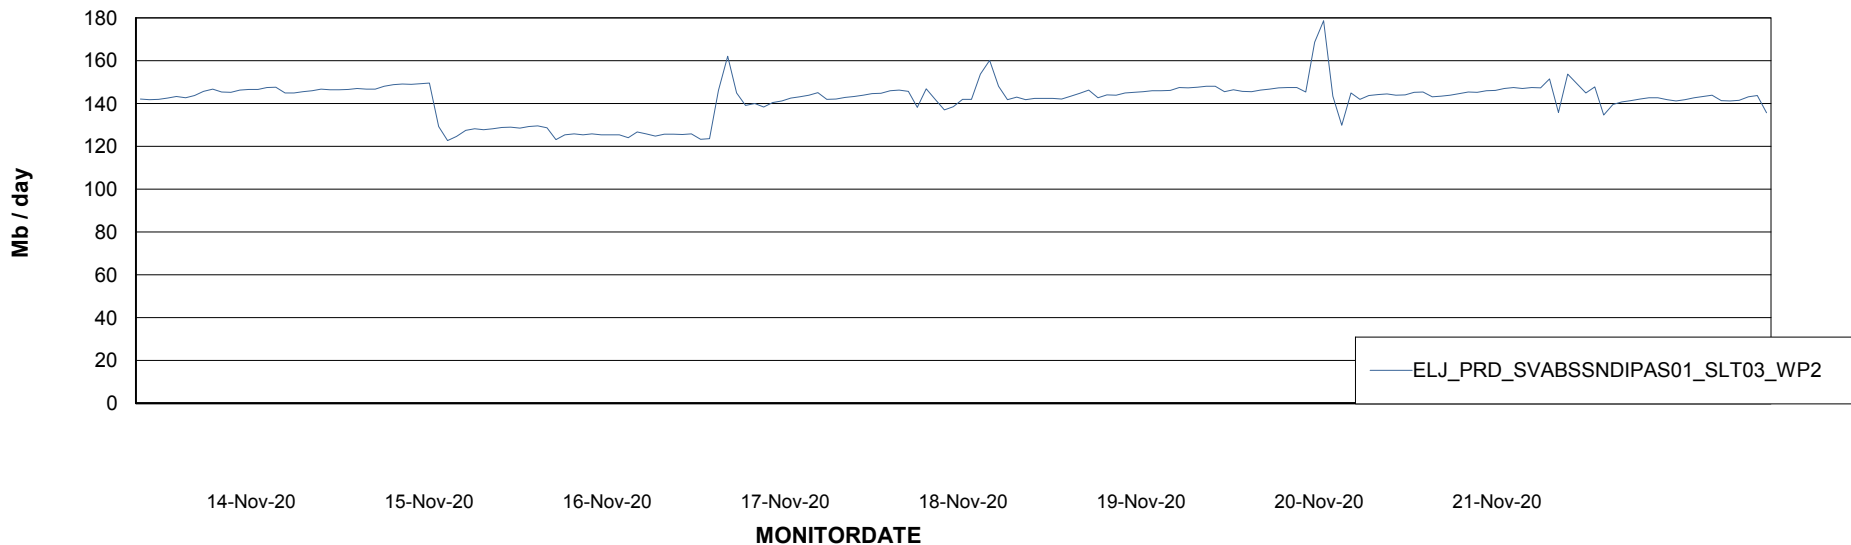

ABSSolute Application ReportServer Services

Avg memory used per ReportServer Service

Weekly SLA Customer Report

Customer ELJ Production
Database ID 72

ABSSolute Web Component Services

Avg memory used per ABS Web component