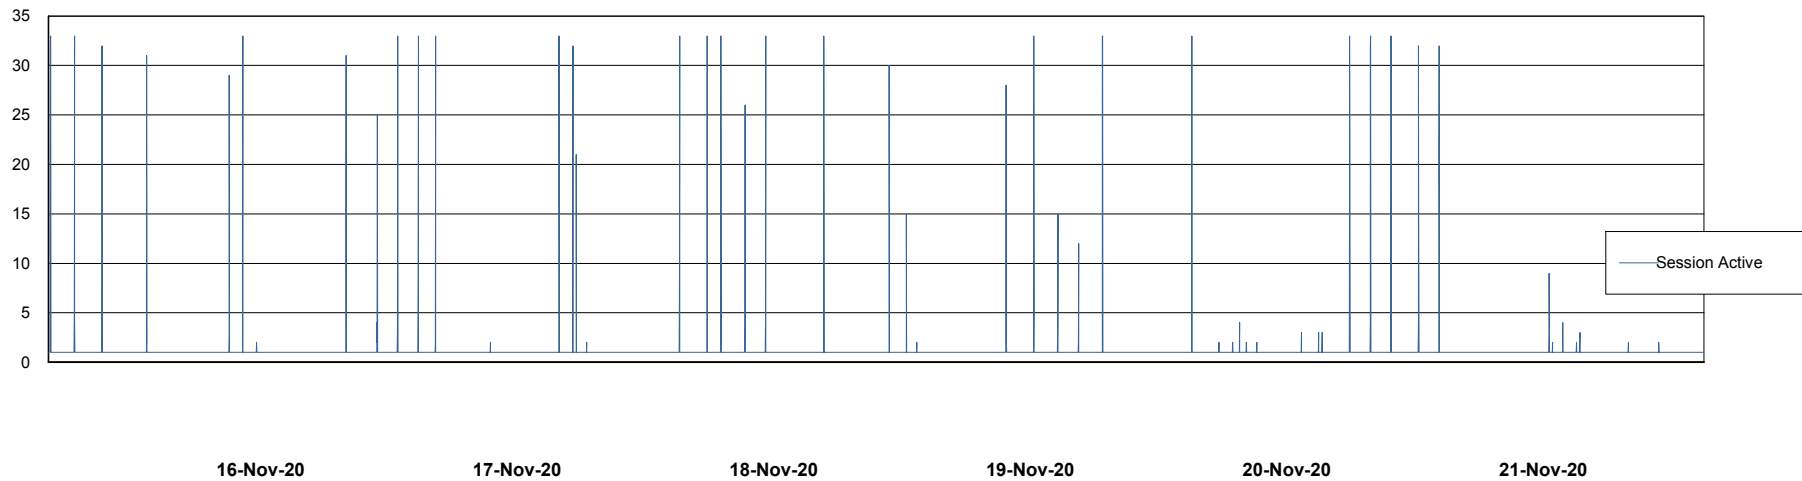

Weekly SLA Customer Report

Customer ECL Production
Database ID 77

Database Performance ECLDB_Production

DB Processes Max 300
DB Sessions Max 480

Weekly SLA Customer Report

Customer ECL Production
Database ID 77

Database Performance ECLDB_Standby

DB Processes Max 300
DB Sessions Max 480

Weekly SLA Customer Report

Customer ECL Production
 Database ID 77

DATABASE SIZE ECLDB_Production

Database growth over last month