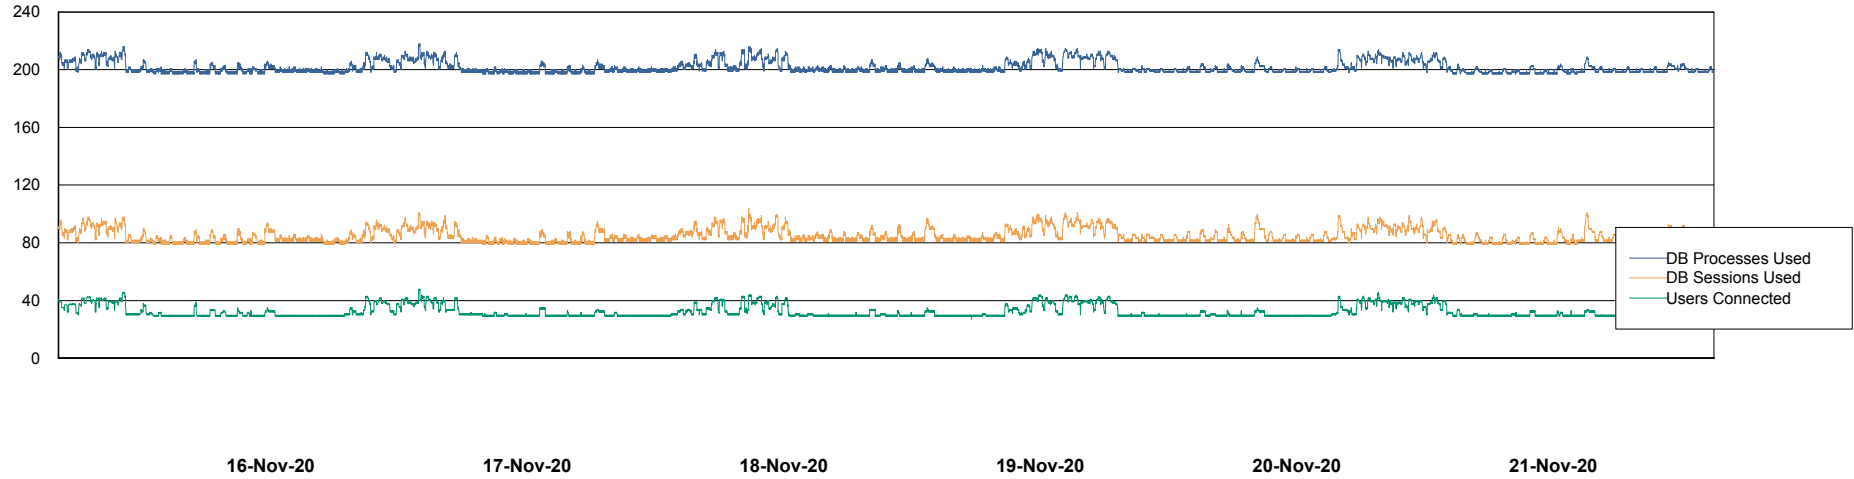

Weekly SLA Customer Report

Customer ECL Production
Database ID 77

Database Performance ECLDB_Production

DB Processes Max 300
DB Sessions Max 480

Weekly SLA Customer Report

Customer ECL Production
Database ID 77