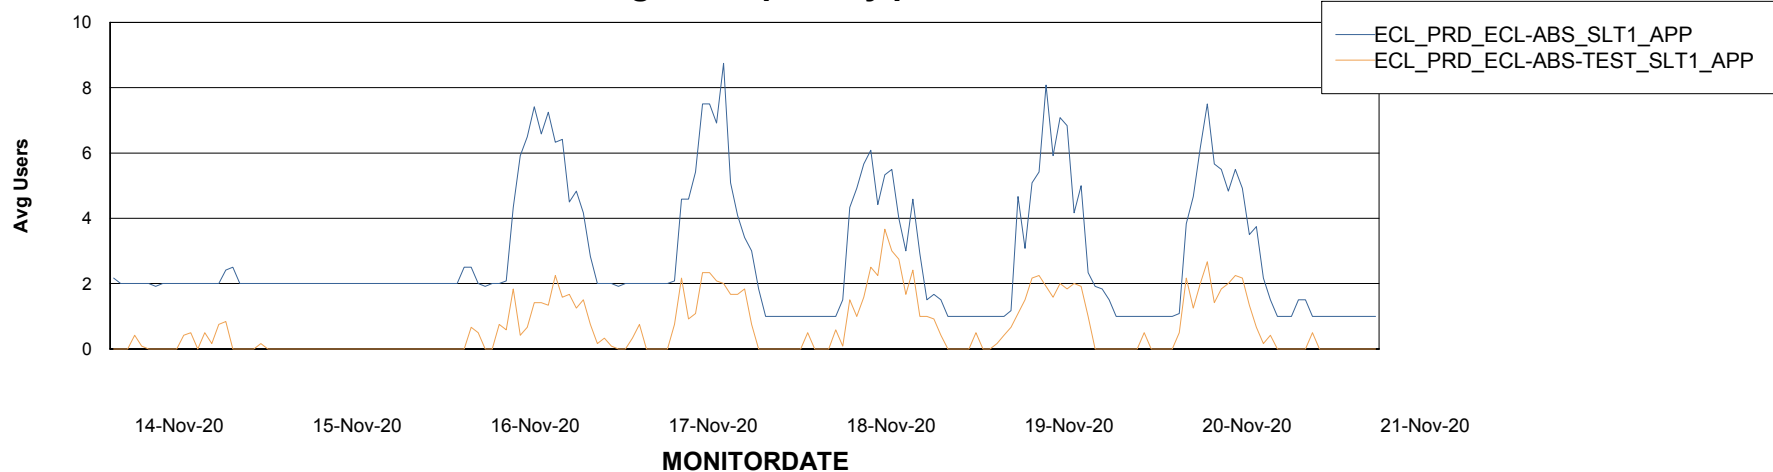

Avg users per day per ABS server