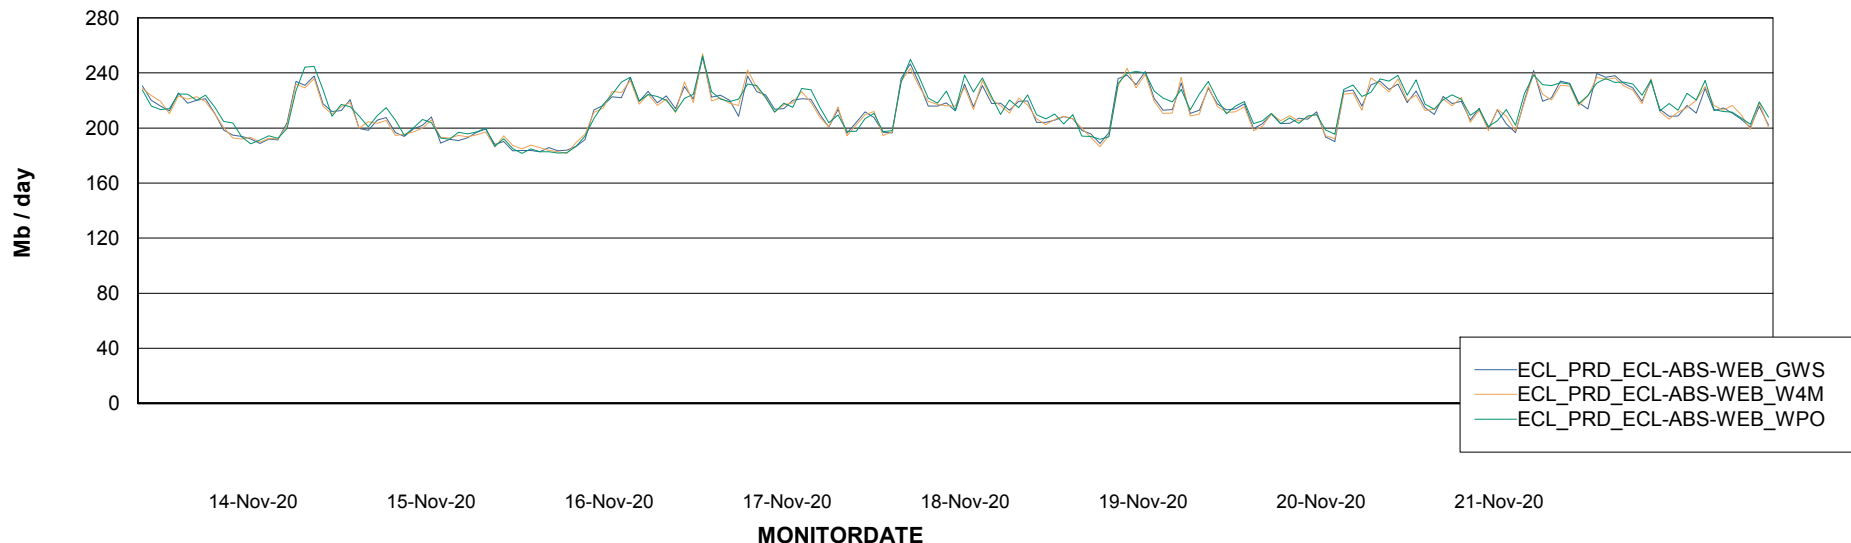

ABSSolute Web Component Services

Avg memory used per ABS Web component