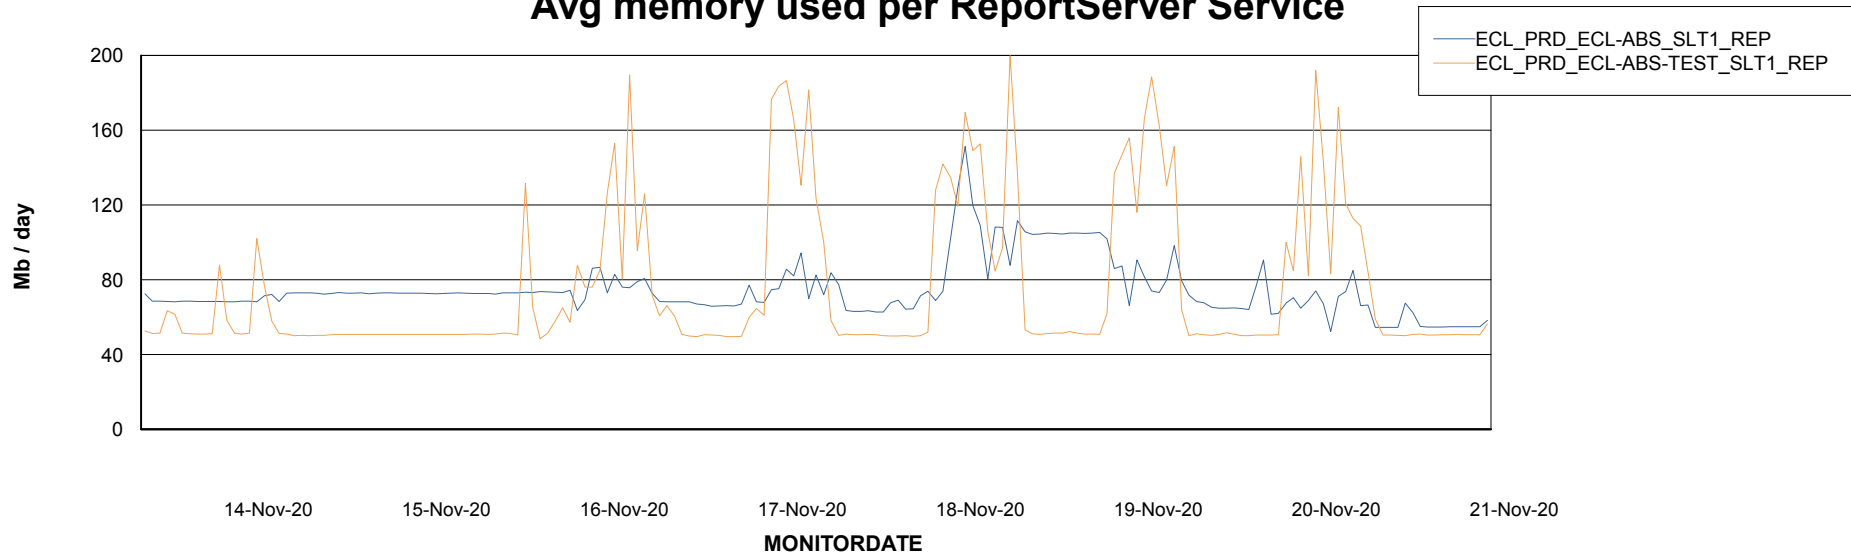

Avg memory used per ABS Server Service

Avg users per day per ABS server

Weekly SLA Customer Report

Customer ECL Production
Database ID 77

ABSSolute Application ReportServer Services

Avg memory used per ReportServer Service