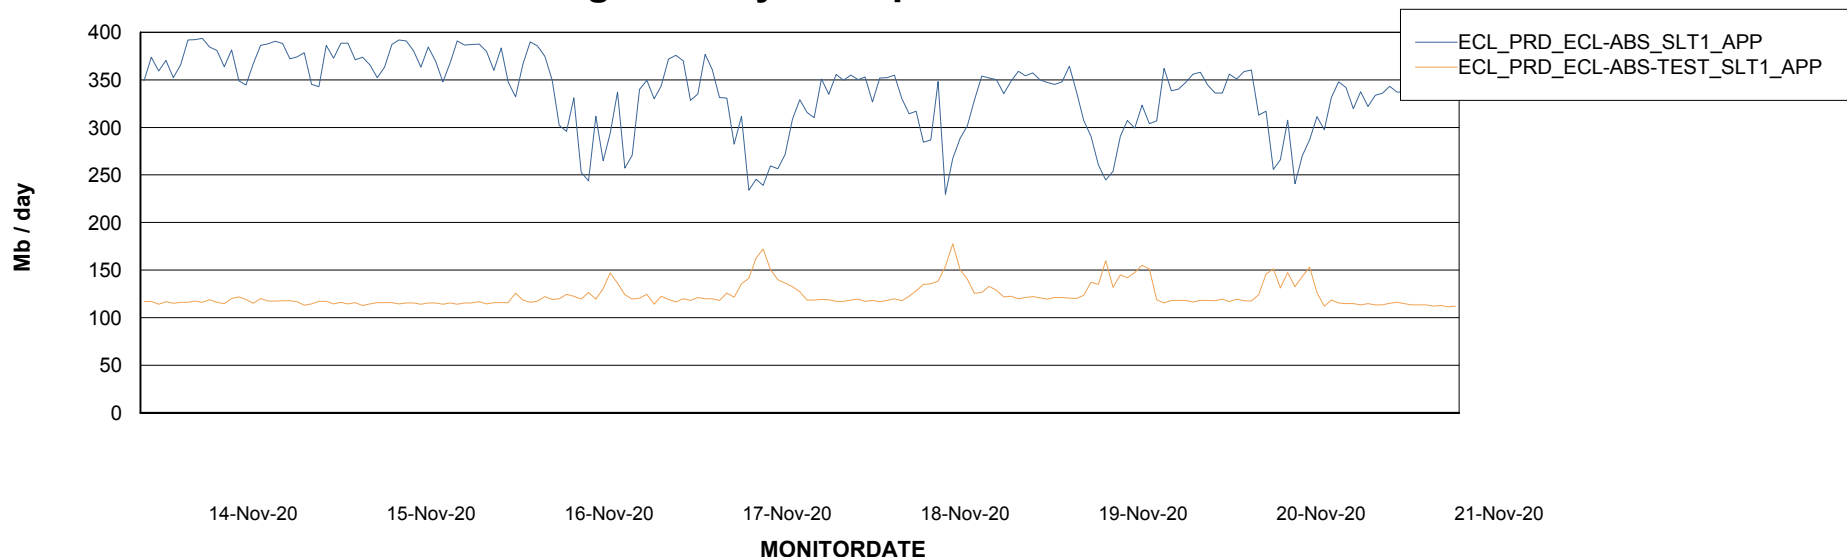

ABSSolute Application Server Services

Avg memory used per ABS Server Service