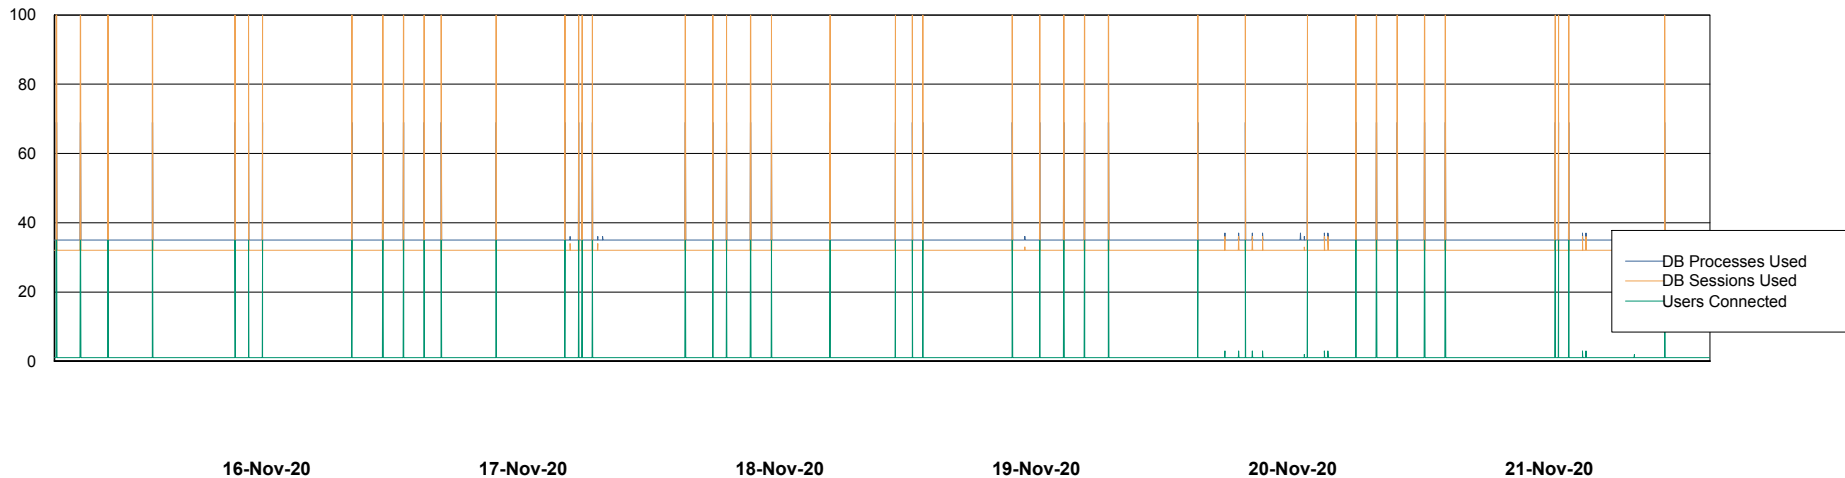

Weekly SLA Customer Report

Customer ECL Production
Database ID 77

Database Performance ECLDB_Production

DB Processes Max 300
DB Sessions Max 480

Weekly SLA Customer Report

Customer ECL Production
Database ID 77

Database Performance ECLDB_Standby

DB Processes Max 300
DB Sessions Max 480

Weekly SLA Customer Report

Customer ECL Production
 Database ID 77

DATABASE SIZE ECLDB_Production

Database growth over last month