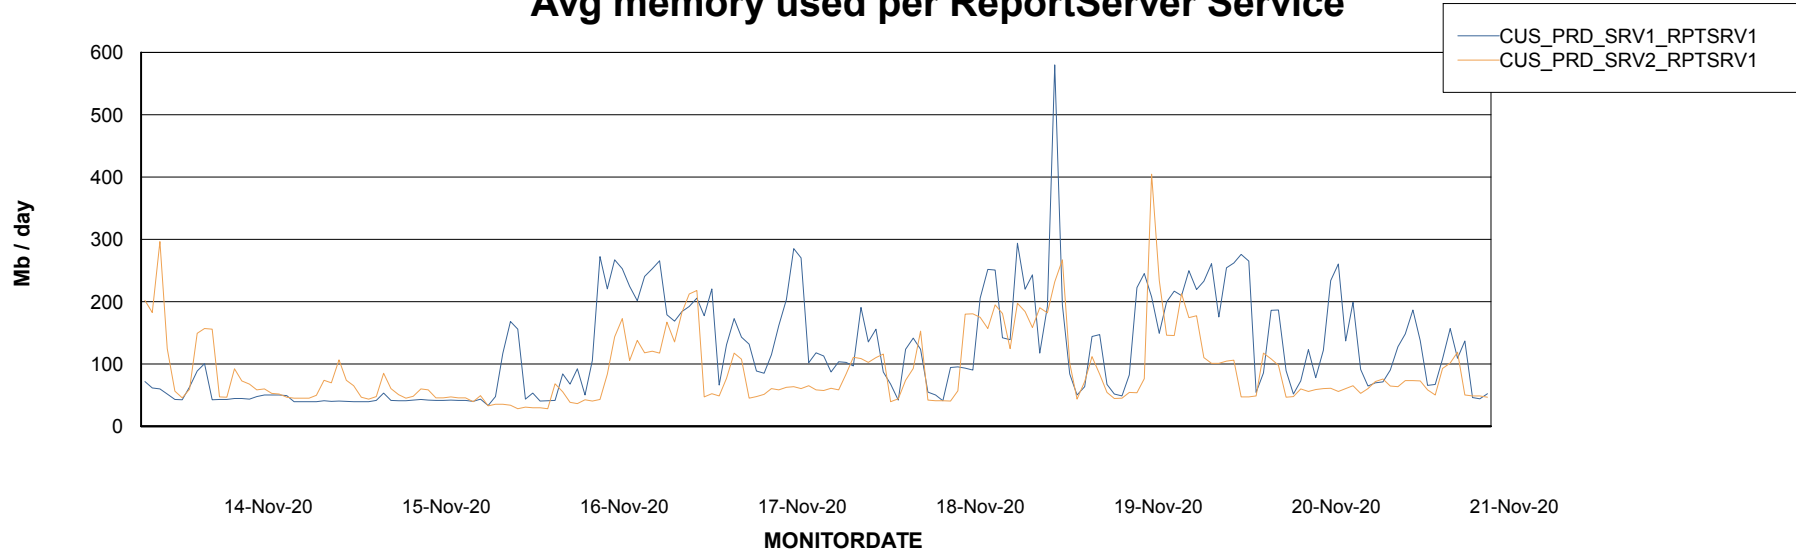

Avg memory used per ABS Server Service

Avg users per day per ABS server

Weekly SLA Customer Report

Customer CUS Production
Database ID 84

ABSolute Web Component Services

Avg memory used per ReportServer Service