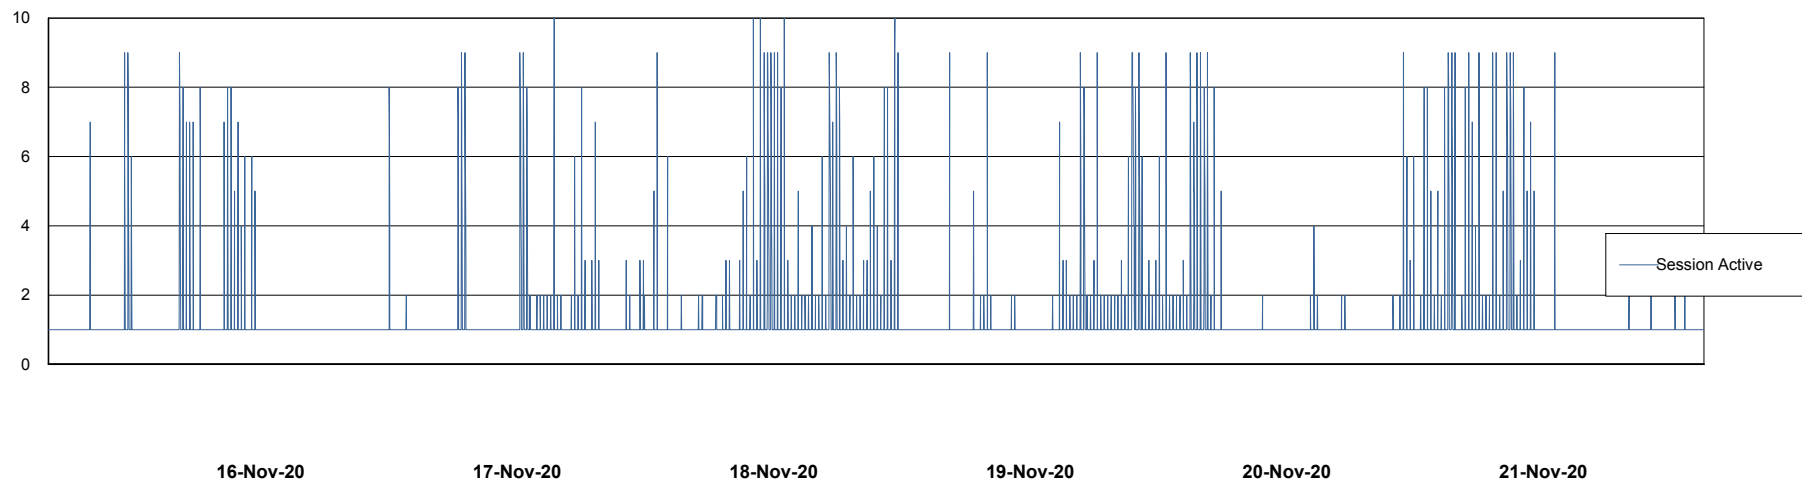

Database Performance CUS_ProdDB_Standby

DB Processes Max 300
DB Sessions Max 472