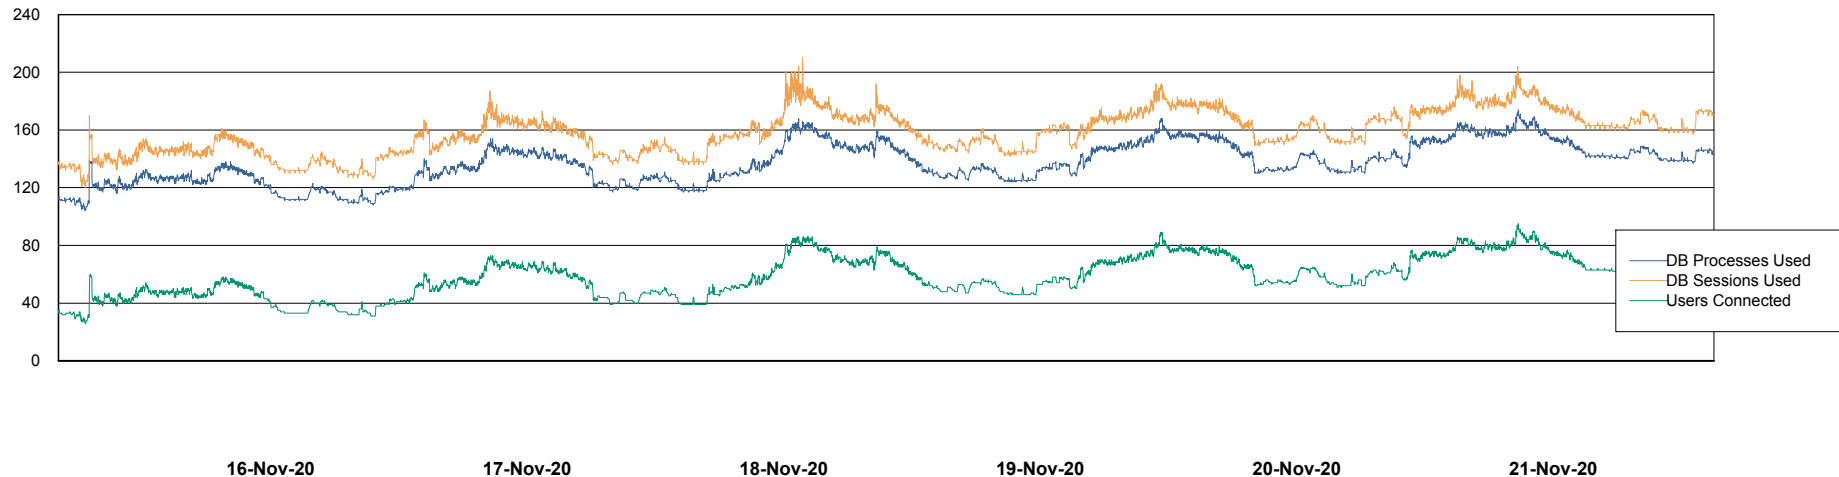

Database Performance CUS_ProdDB_Primary

DB Processes Max 300
DB Sessions Max 472