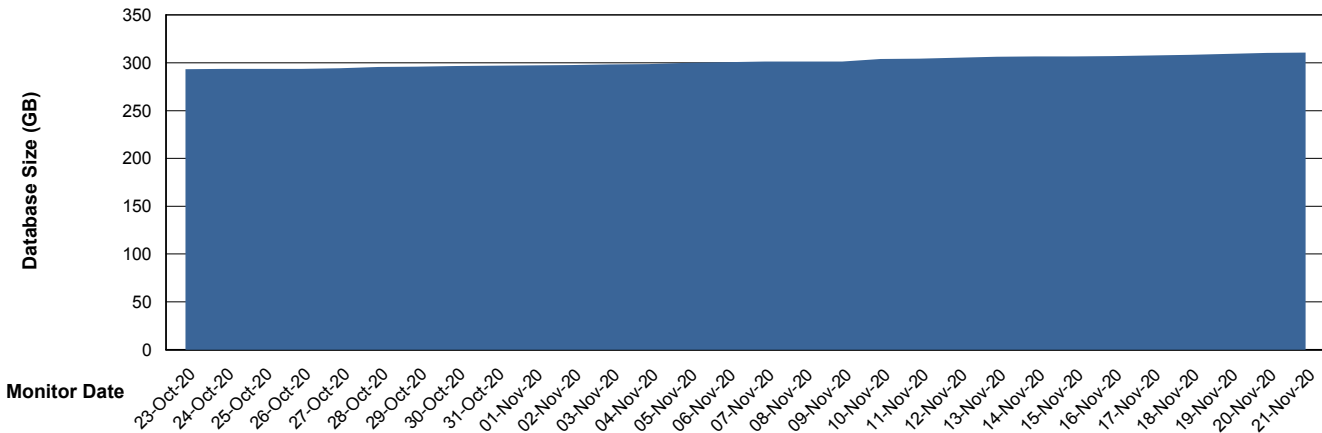

Database Performance CUS_ProdDB_Standby

DB Processes Max 300
DB Sessions Max 472

Weekly SLA Customer Report

Customer CUS Production
 Database ID 84

DATABASE SIZE CUS_ProdDB_Primary

Database growth over last month