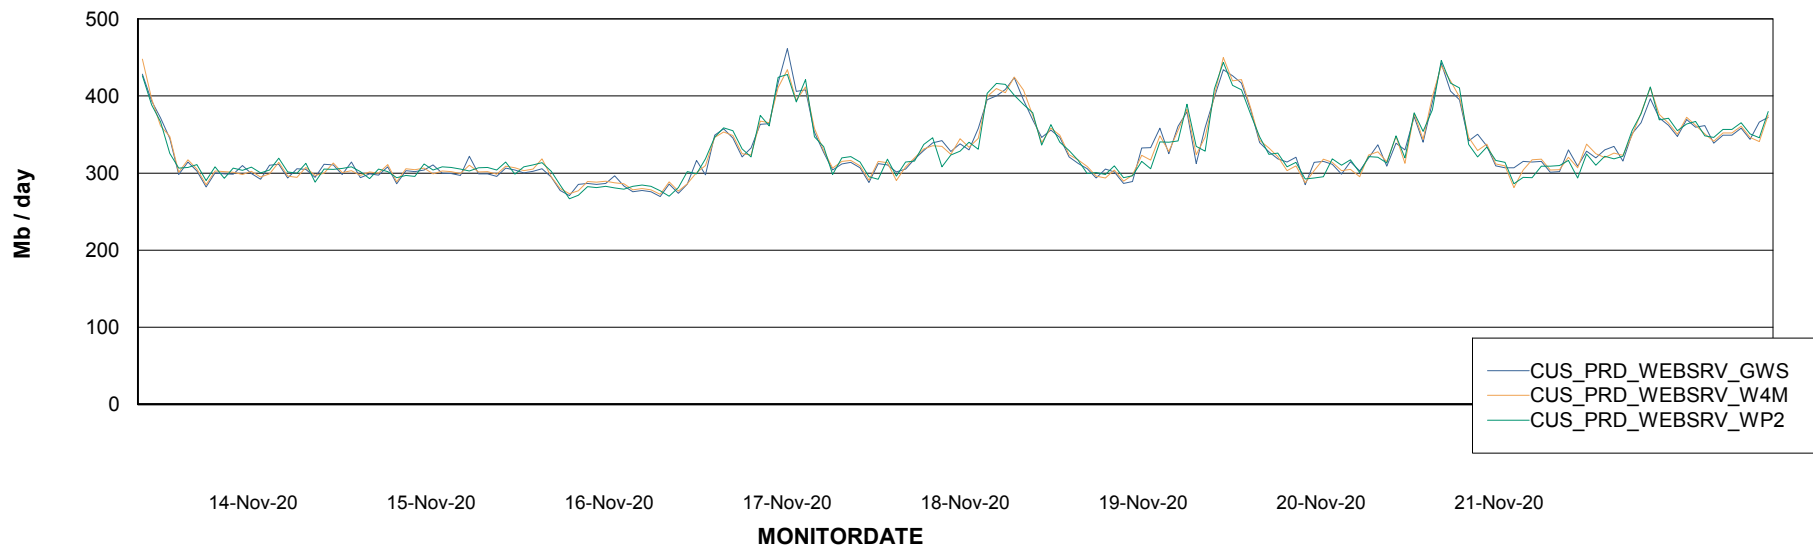

ABSSolute Web Component Services

Avg memory used per ABS Web component