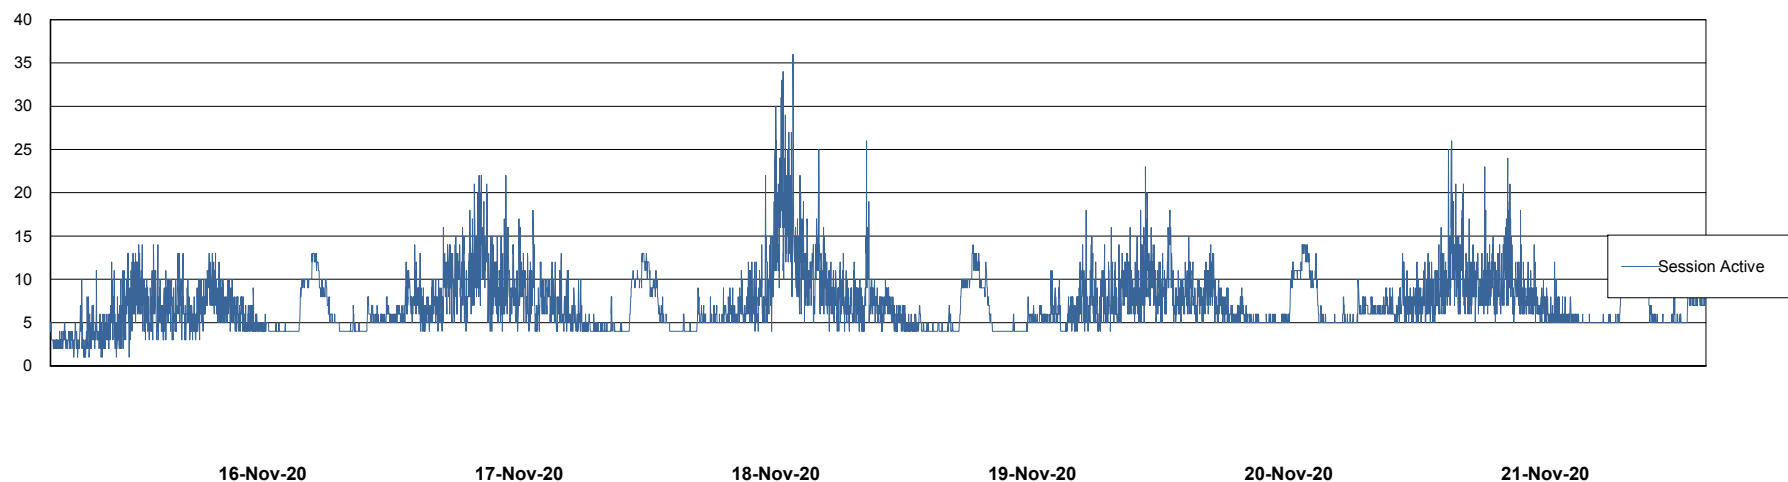

Database Performance CUS_ProdDB_Primary

DB Processes Max 300
DB Sessions Max 472