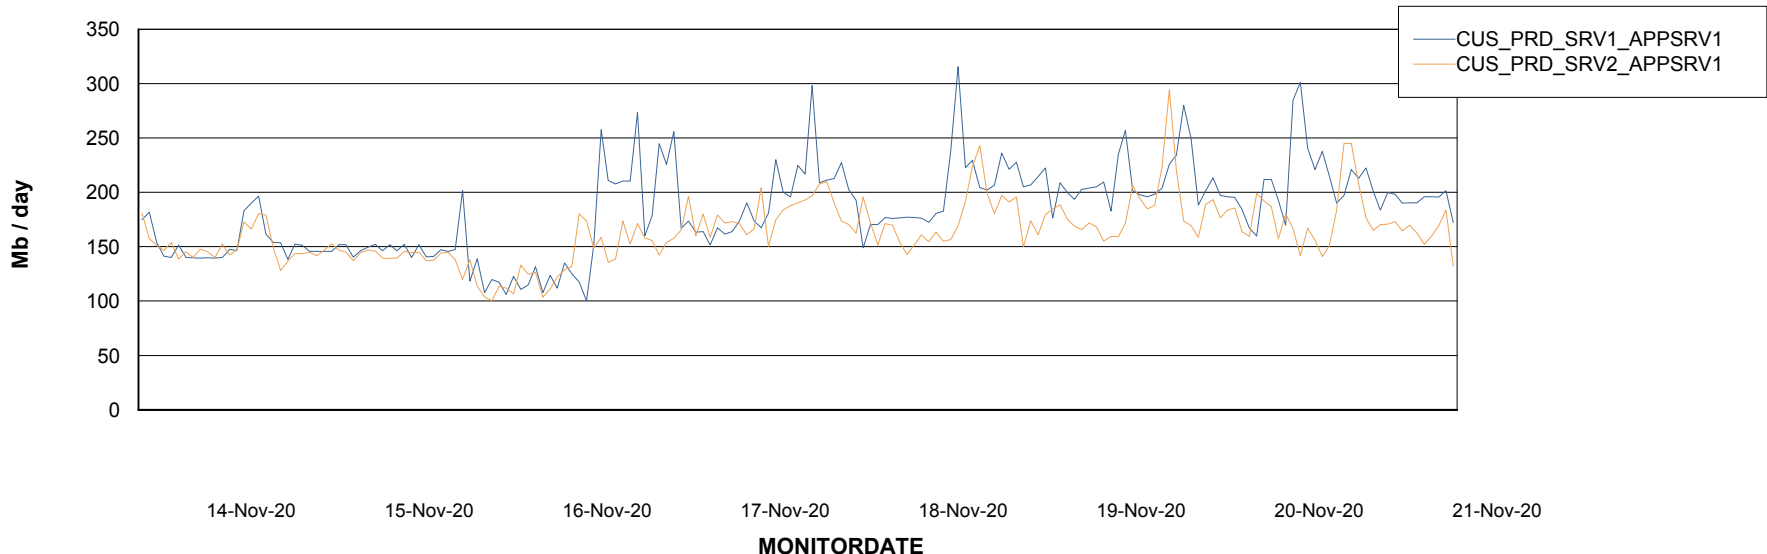

ABSSolute Application Server Services

Avg memory used per ABS Server Service