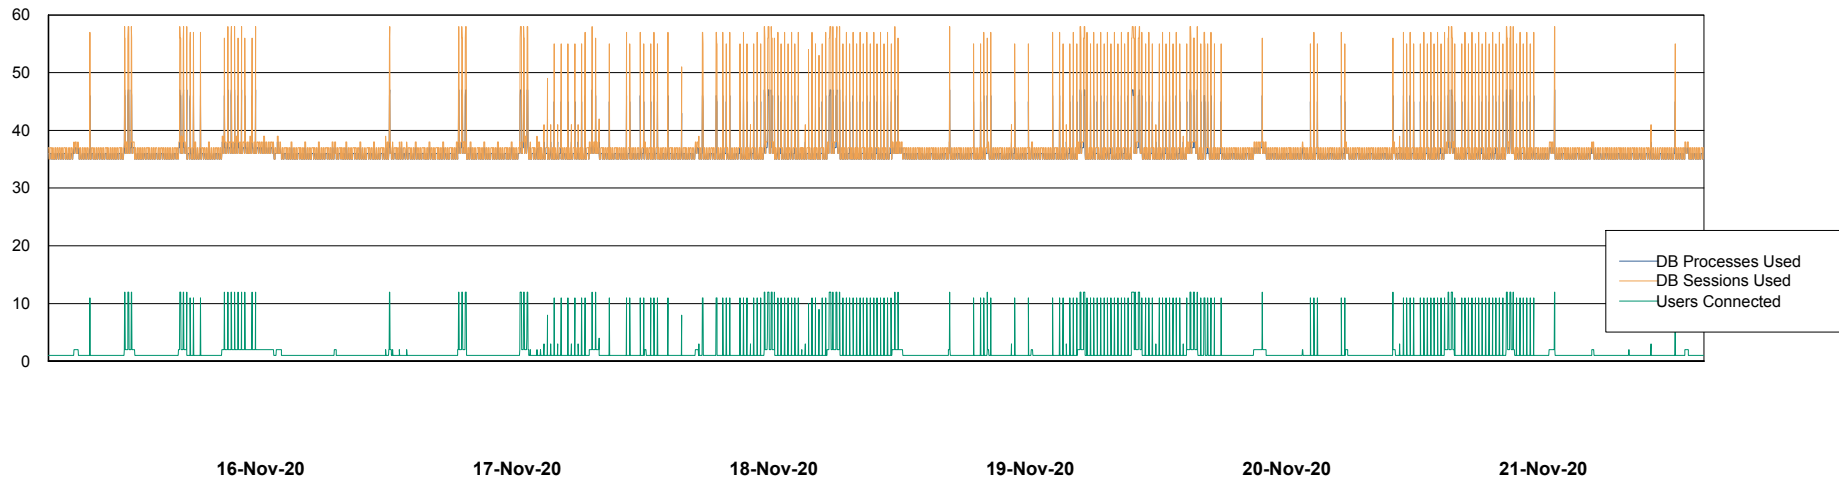

Database Performance CUS_ProdDB_Standby

DB Processes Max 300
DB Sessions Max 472