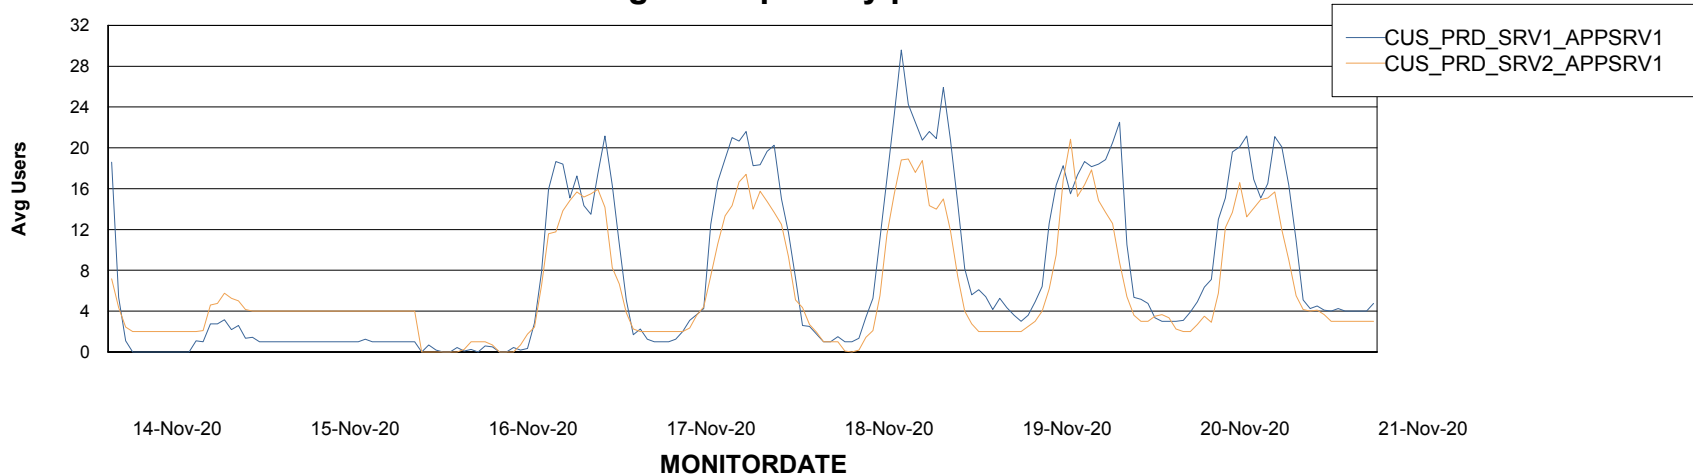

Avg users per day per ABS server