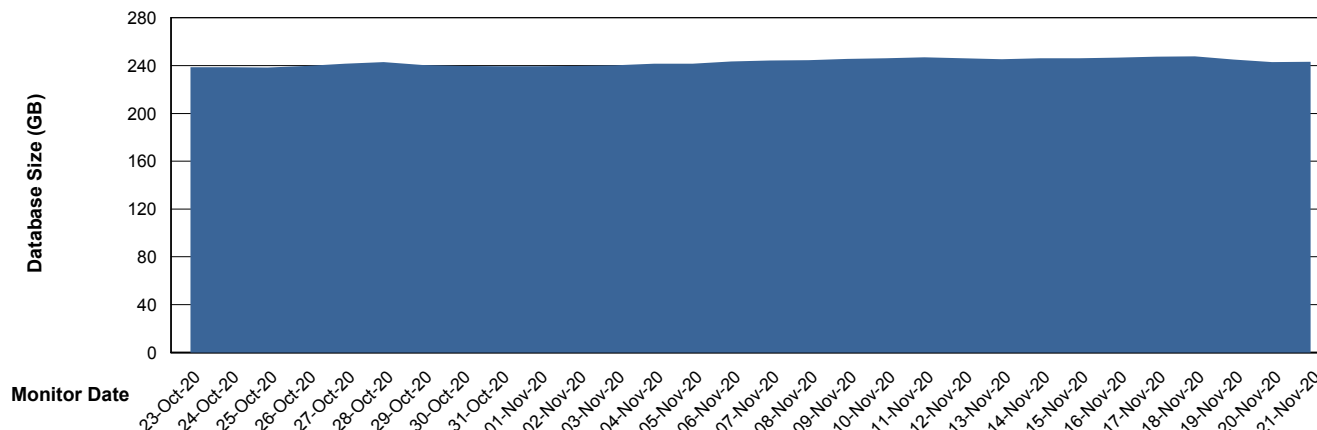

Customer BNL_Production
Database ID 83

DATABASE SIZE BNLDB_FUT_FutureLive

Database growth over last month

DATABASE SIZE BNLDB_Production

Database growth over last month

Weekly SLA Customer Report

Customer BNL_Production
Database ID 83