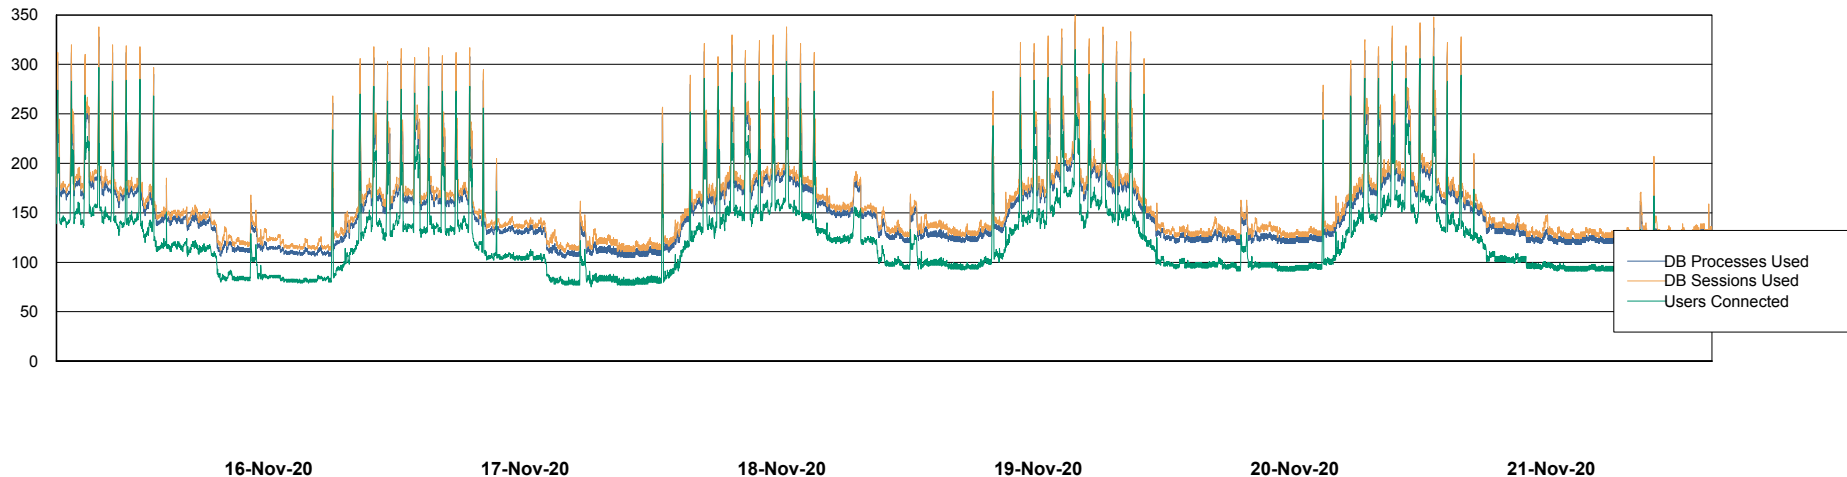

DB Processes Max 1,000
DB Sessions Max 1,528

Weekly SLA Customer Report

Customer BNL_Production
Database ID 83

Database Performance BNLDB_Production

DB Processes Max 700
DB Sessions Max 1,072

Weekly SLA Customer Report

Customer BNL_Production
Database ID 83

DATABASE SIZE BNLDB_FUT_FutureLive

Database growth over last month

DATABASE SIZE BNLDB_Production

Database growth over last month

Weekly SLA Customer Report

Customer BNL_Production
Database ID 83