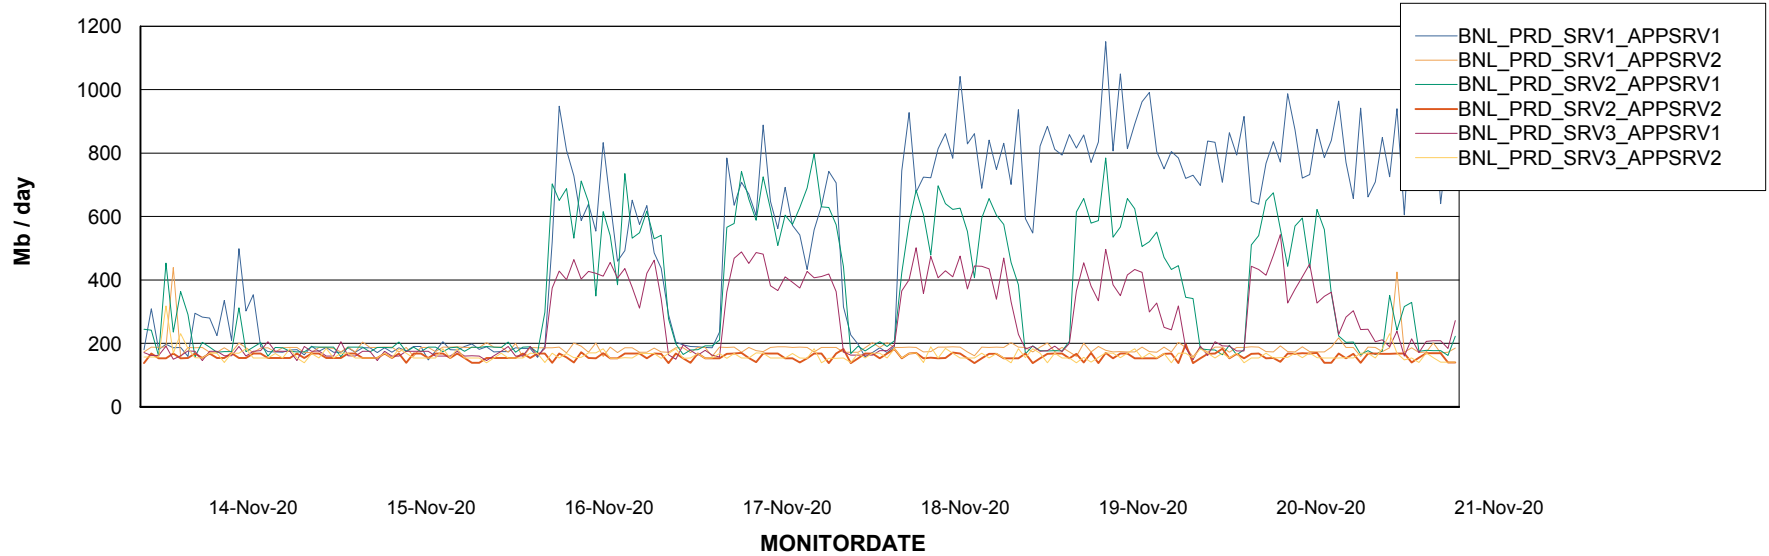

Standby Database Health BNL_Production

Recovery lag for last 7 days

Weekly SLA Customer Report

Customer BNL_Production
Database ID 83

ABSSolute Application Server Services

Avg memory used per ABS Server Service