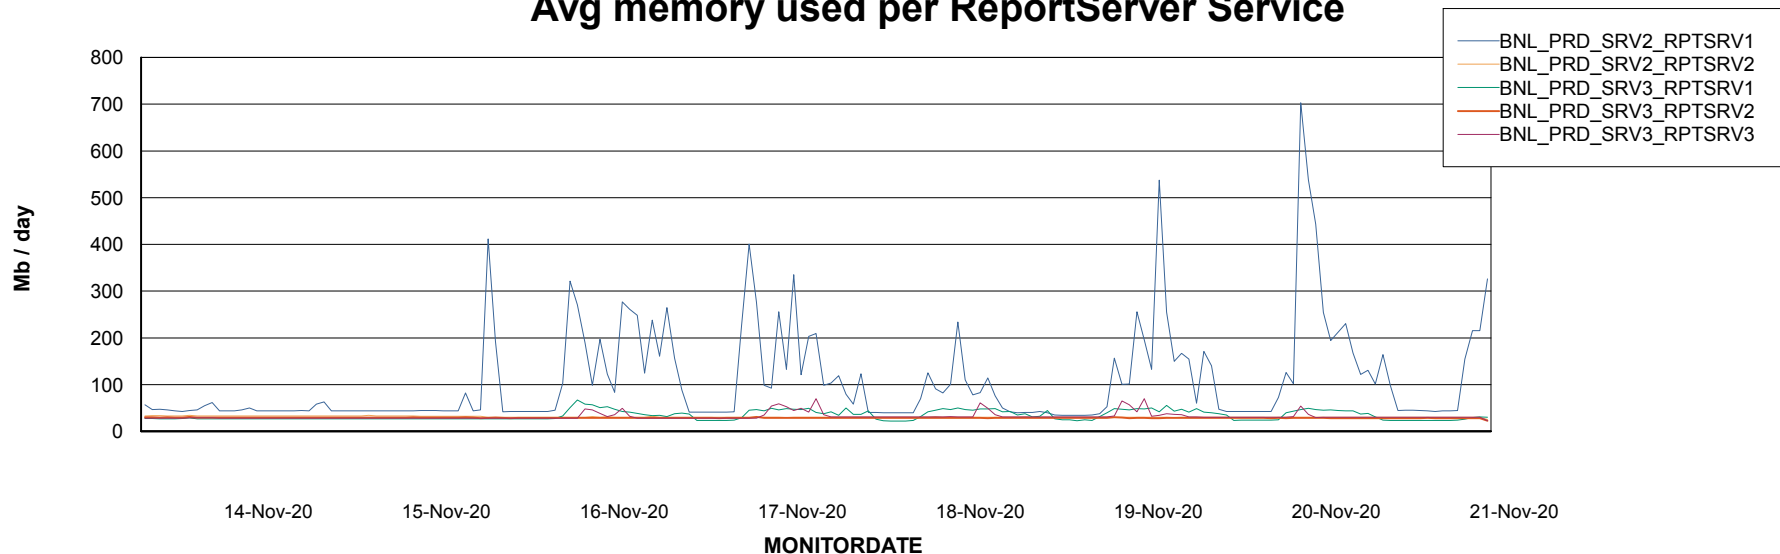

Avg users per day per ABS server

Weekly SLA Customer Report

Customer BNL_Production
Database ID 83

ABSSolute Web Component Services

Avg memory used per ReportServer Service

Disaster per ABS component