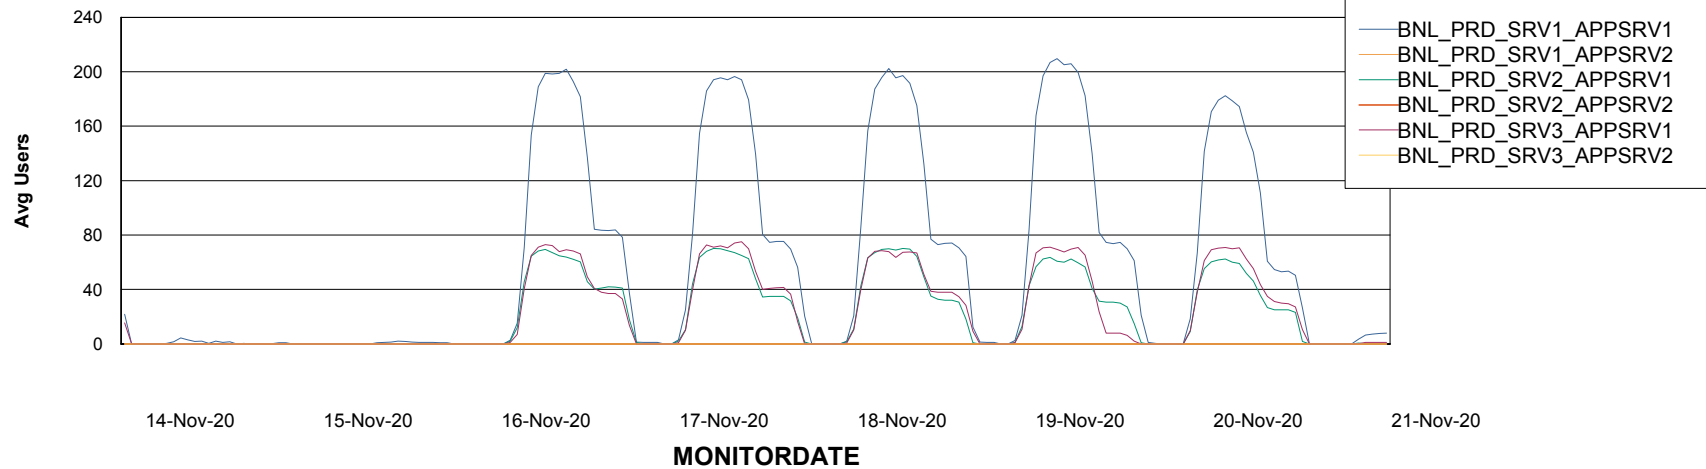

Avg users per day per ABS server