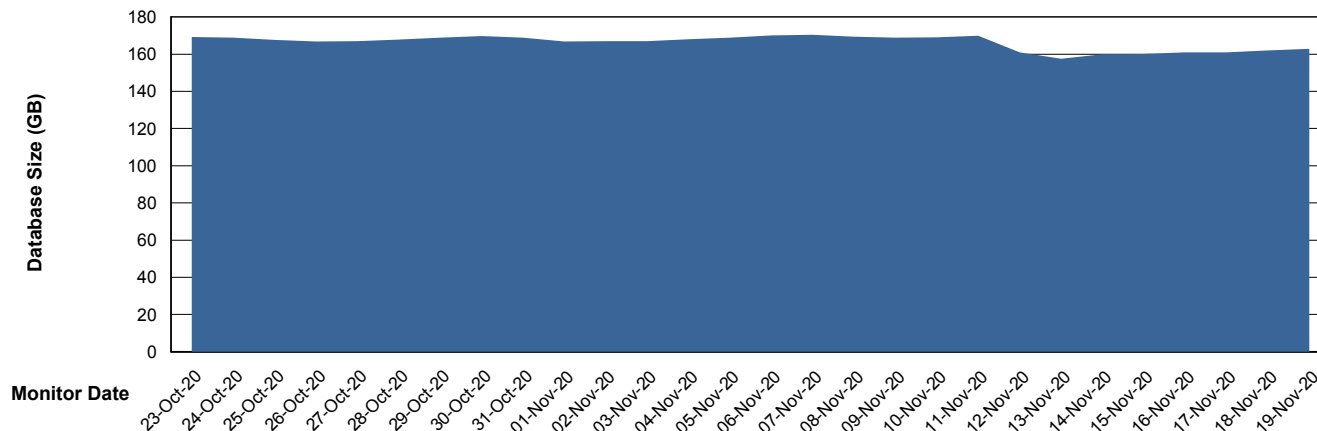

DB Processes Max 1,000
DB Sessions Max 1,528

Weekly SLA Customer Report

Customer BNL_Production
Database ID 83

Database Performance BNLDB_Production

DB Processes Max 700
DB Sessions Max 1,072

Weekly SLA Customer Report

Customer BNL_Production
Database ID 83

DATABASE SIZE BNLDB_FUT_FutureLive

Database growth over last month

DATABASE SIZE BNLDB_Production

Database growth over last month

Weekly SLA Customer Report

Customer BNL_Production
Database ID 83