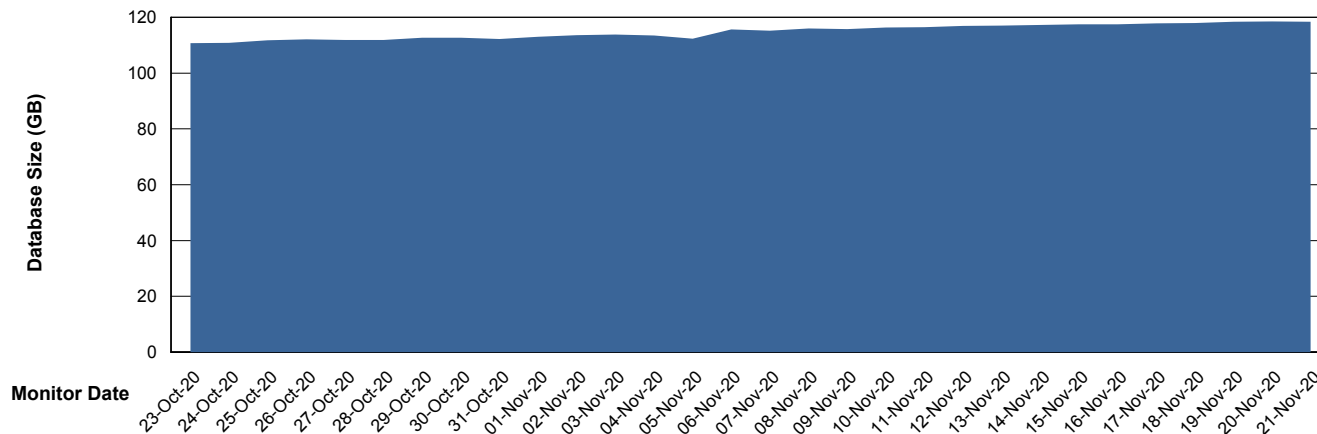

Customer BGG_Production
Database ID 58

Database Performance BGGDB_Standby

Weekly SLA Customer Report

Customer BGG_Production
 Database ID 58

DATABASE SIZE BGGDB_BI

Database growth over last month

DATABASE SIZE BGGDB_Production