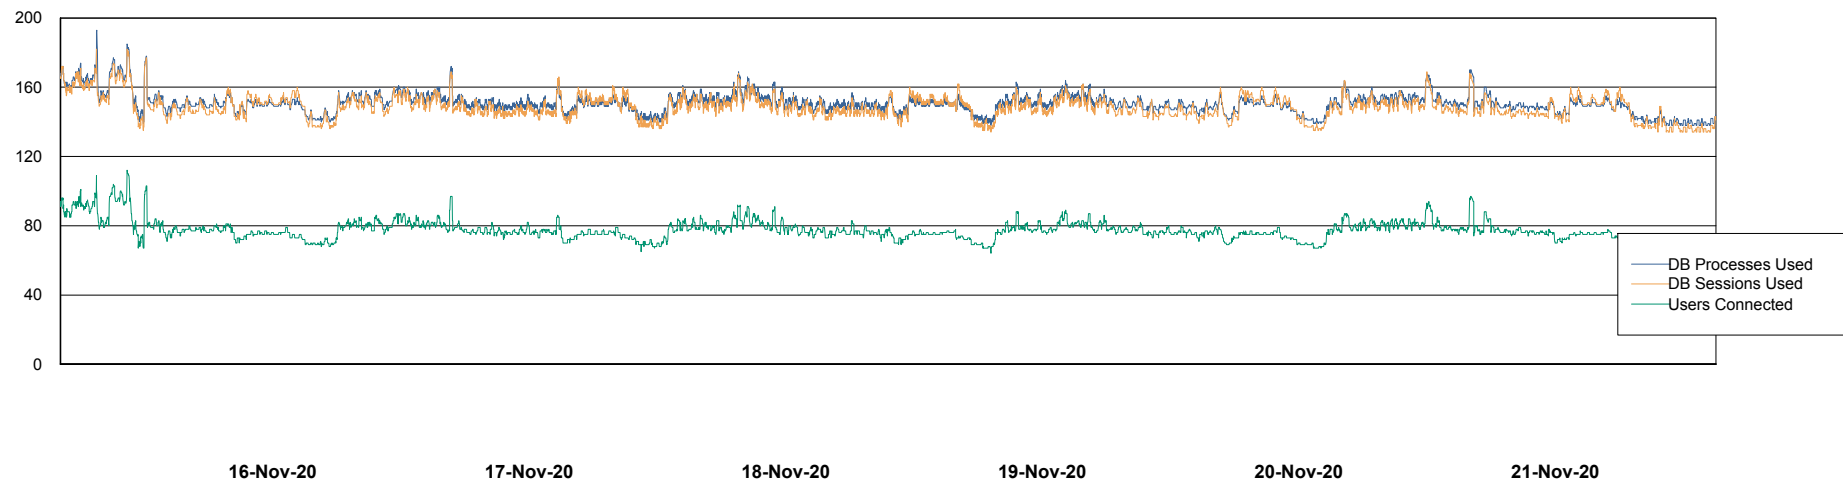

Weekly SLA Customer Report

Customer BGG_Production
Database ID 58

Database Performance BGGDB_BI

Weekly SLA Customer Report

Customer BGG_Production
Database ID 58

Database Performance BGGDB_Production

Weekly SLA Customer Report