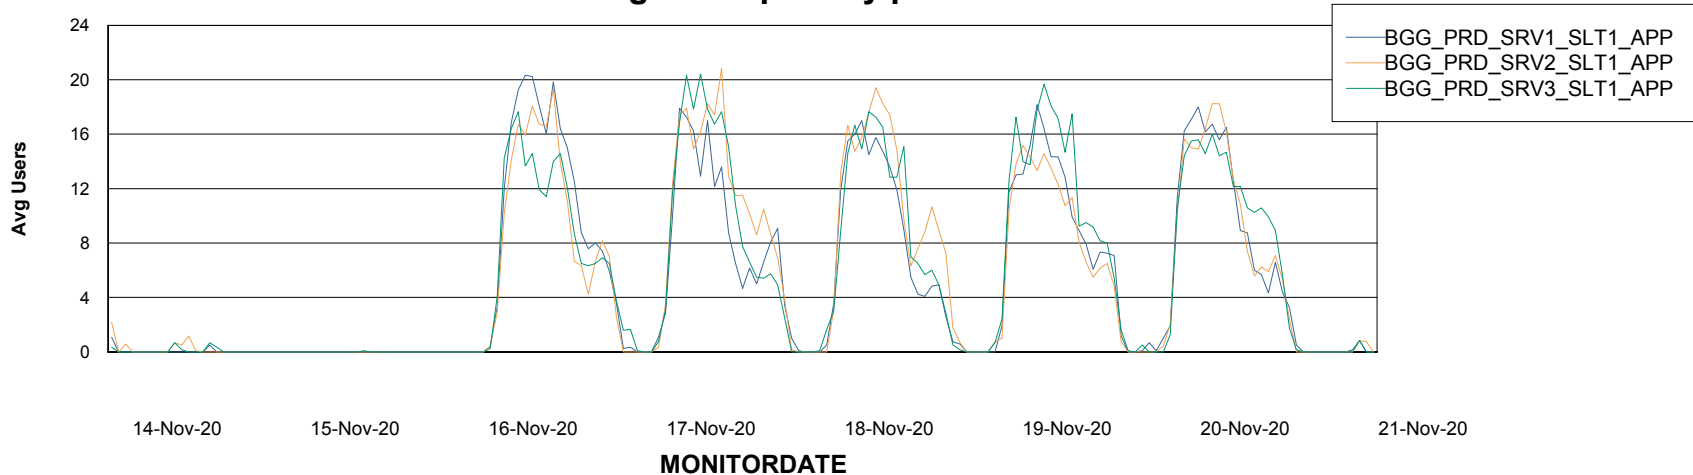

Avg users per day per ABS server