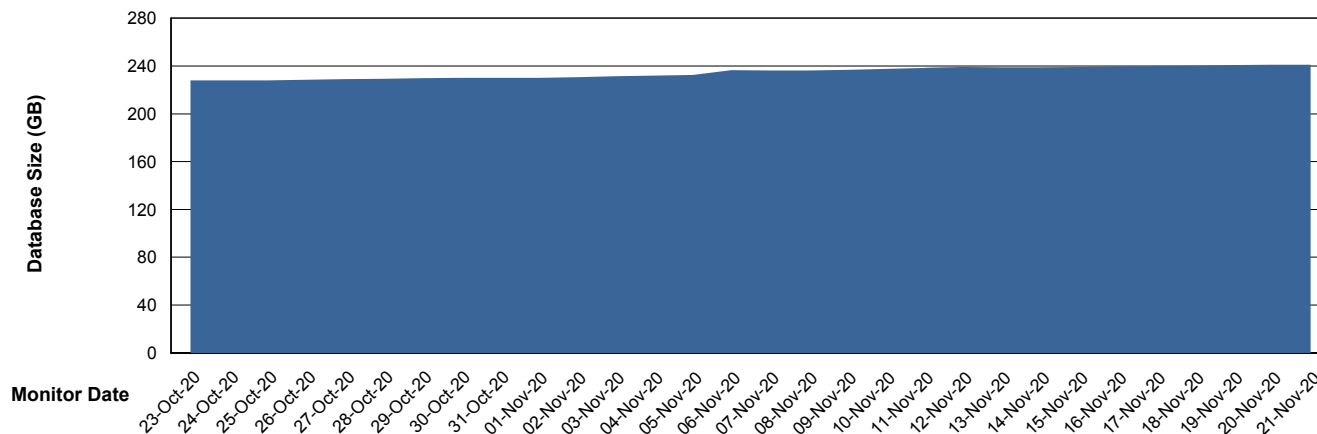

DATABASE SIZE BGGDB_Production

Database growth over last month