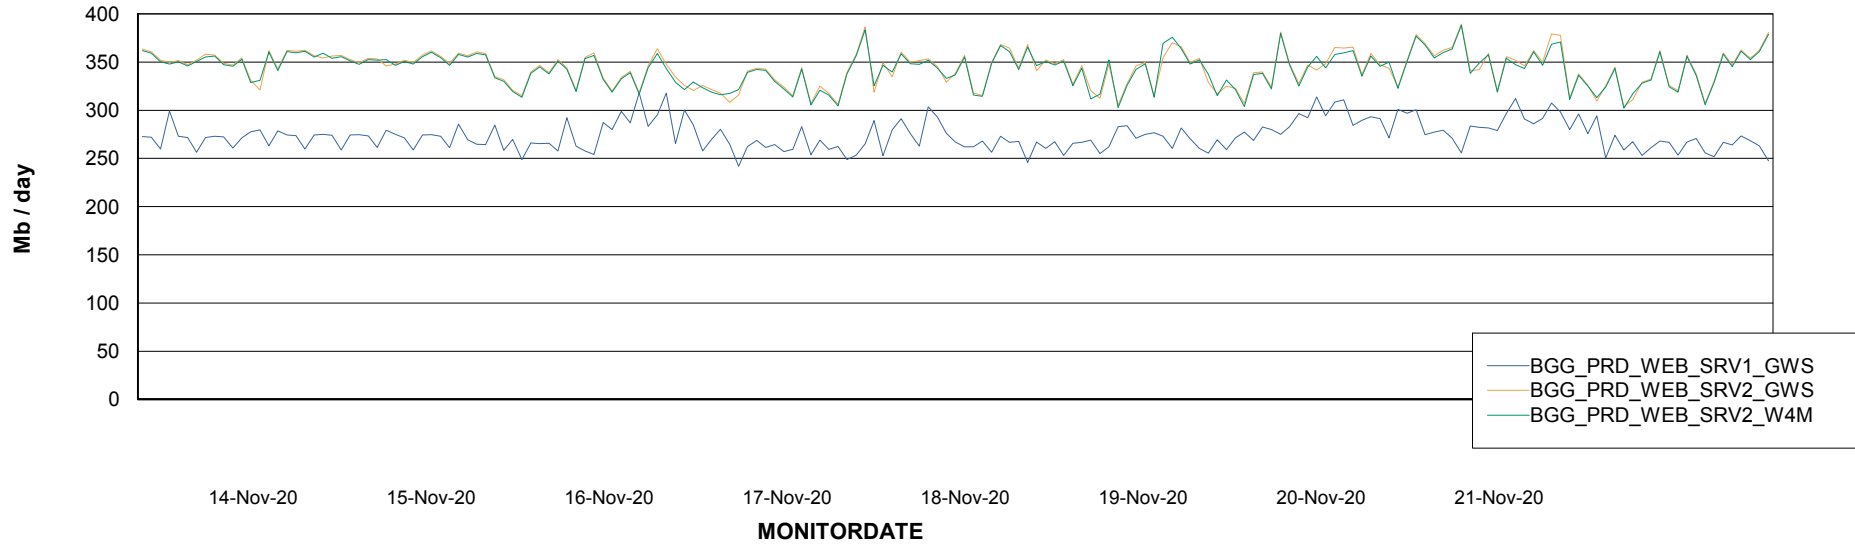

ABSolute Web Component Services

Avg memory used per ABS Web component