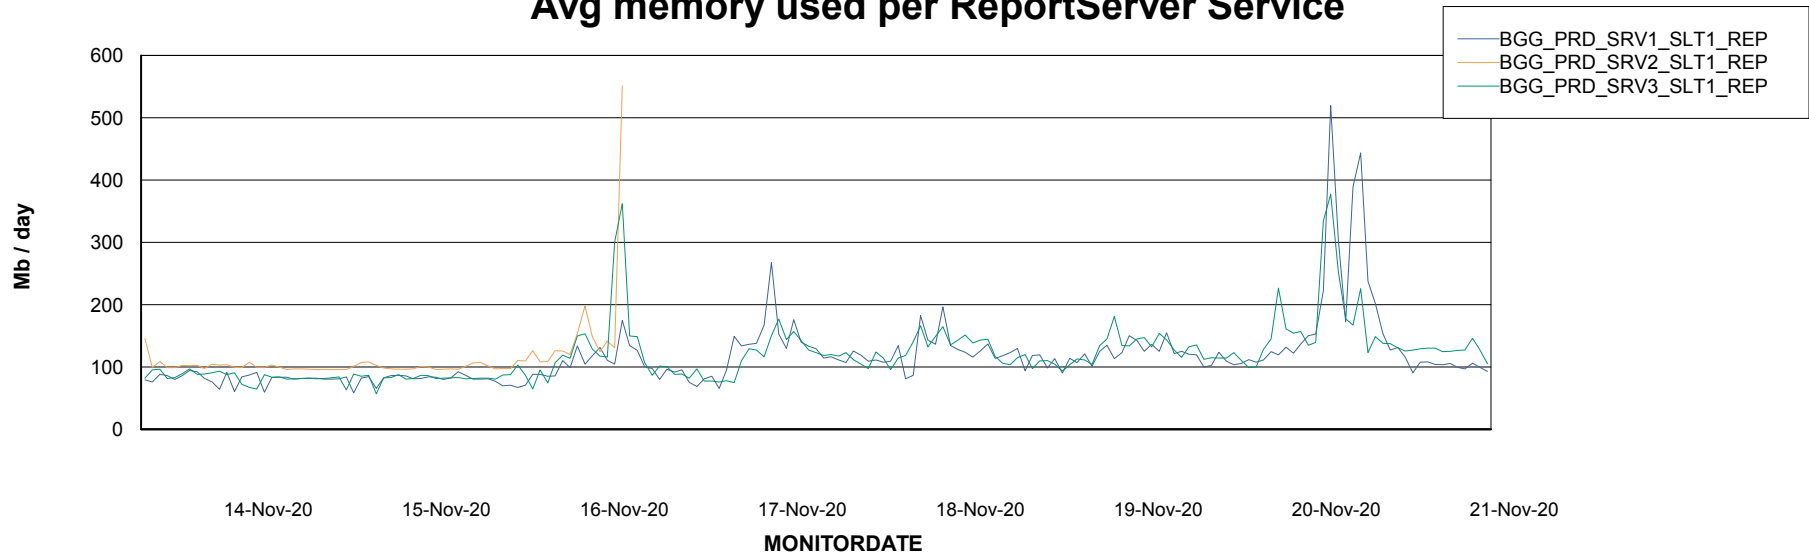

Avg memory used per ABS Server Service

Avg users per day per ABS server

Weekly SLA Customer Report

Customer BGG_Production
Database ID 58

ABSSolute Application ReportServer Services

Avg memory used per ReportServer Service