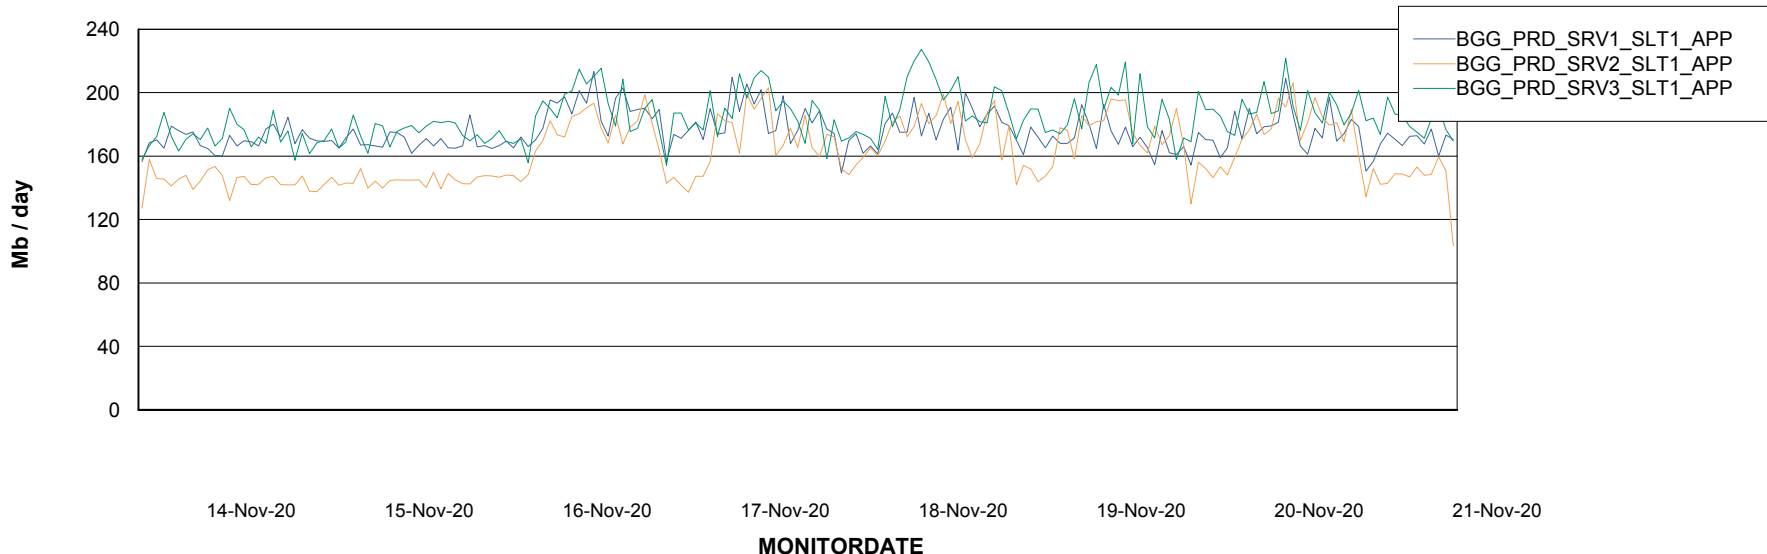

ABSSolute Application Server Services

Avg memory used per ABS Server Service