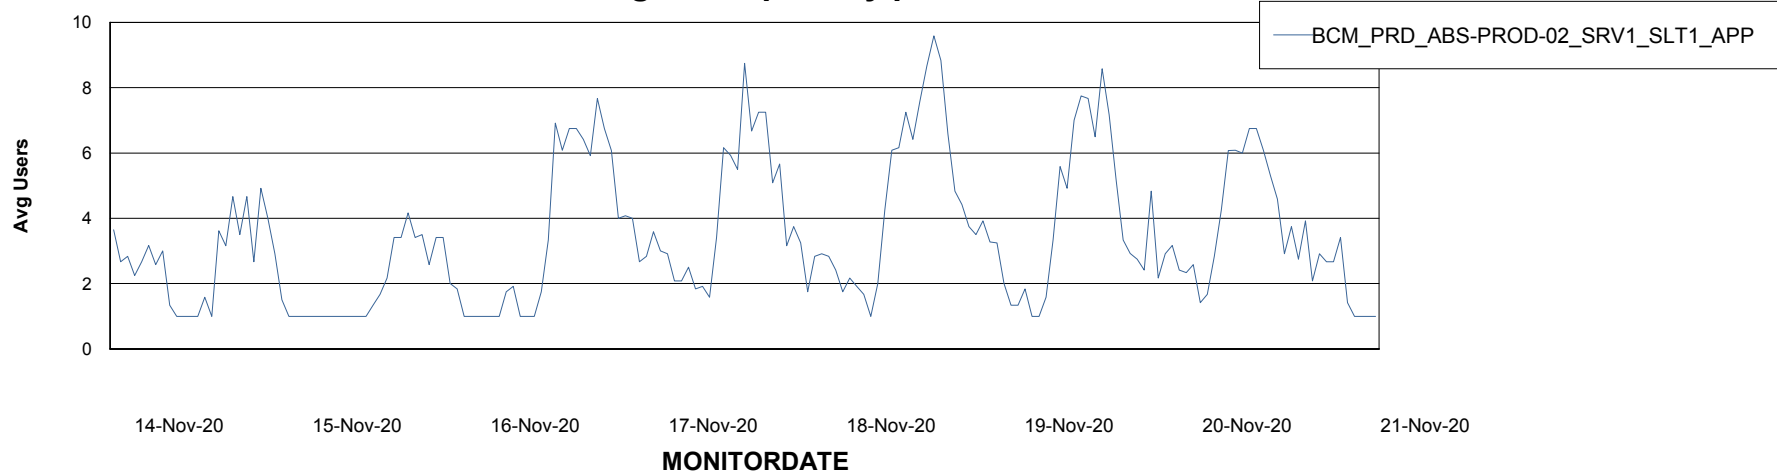

Weekly SLA Customer Report

Customer BCM_Production
Database ID 81

ABSSolute Application Server Services

Avg memory used per ABS Server Service

Avg users per day per ABS server

Weekly SLA Customer Report

Customer BCM_Production
Database ID 81