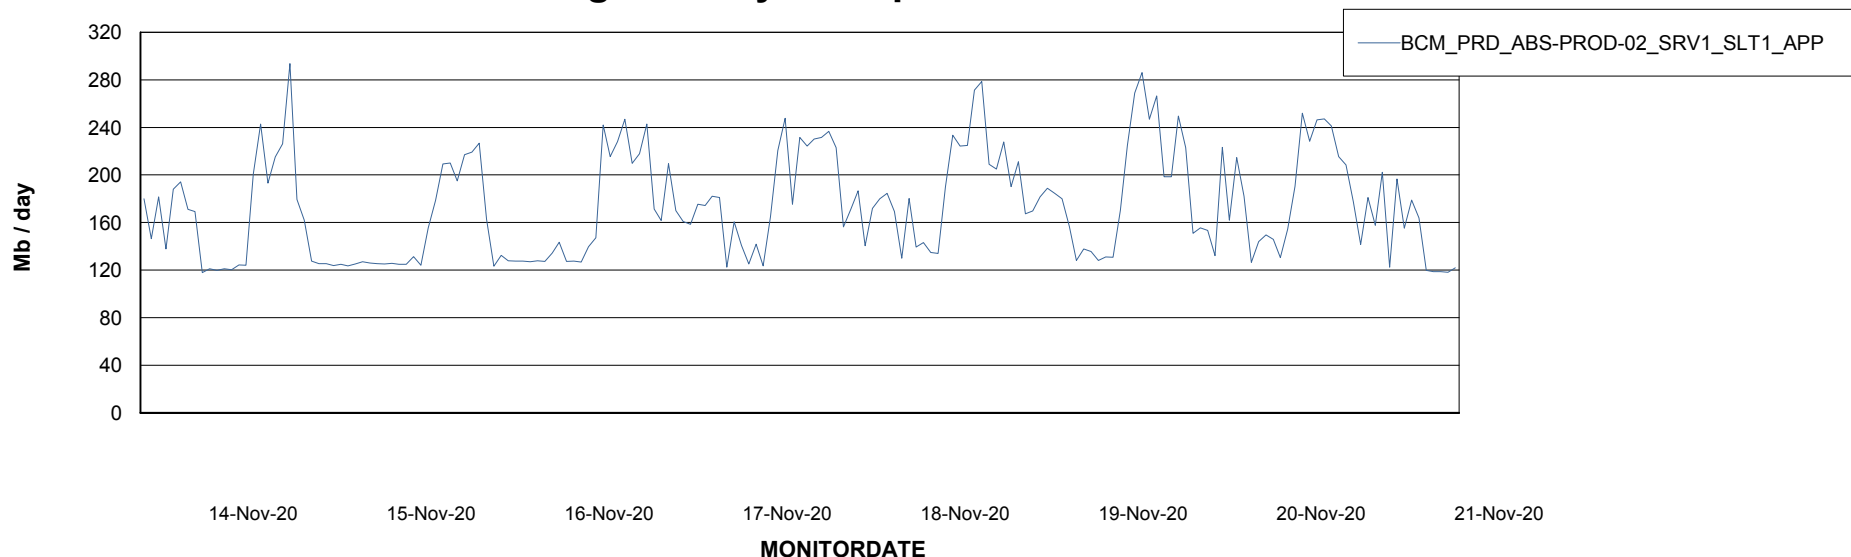

ABSSolute Application Server Services

Avg memory used per ABS Server Service