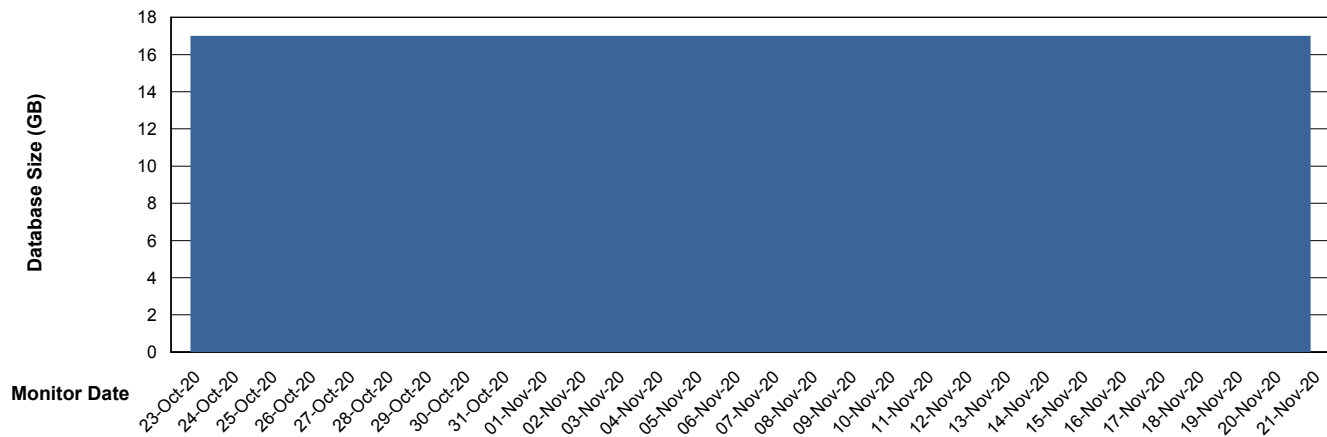

DATABASE SIZE BCMDB_ABS1 Production Database

Database growth over last month

Database Tablespace BCMDB_ABS1 Production Database

Date	Tablespace Name	Filesize (Gb)	Usedsize (Gb)	Percentage free
21-Nov-20	ABSDATA	5	4	19
21-Nov-20	INDX	10	8	24
20-Nov-20	ABSDATA	5	4	19
20-Nov-20	INDX	10	8	24
19-Nov-20	ABSDATA	5	4	19
19-Nov-20	INDX	10	8	24
18-Nov-20	ABSDATA	5	4	19
18-Nov-20	INDX	10	8	24
17-Nov-20	ABSDATA	5	4	19
17-Nov-20	INDX	10	8	24
16-Nov-20	ABSDATA	5	4	19
16-Nov-20	INDX	10	8	24
15-Nov-20	ABSDATA	5	4	19
15-Nov-20	INDX	10	8	24