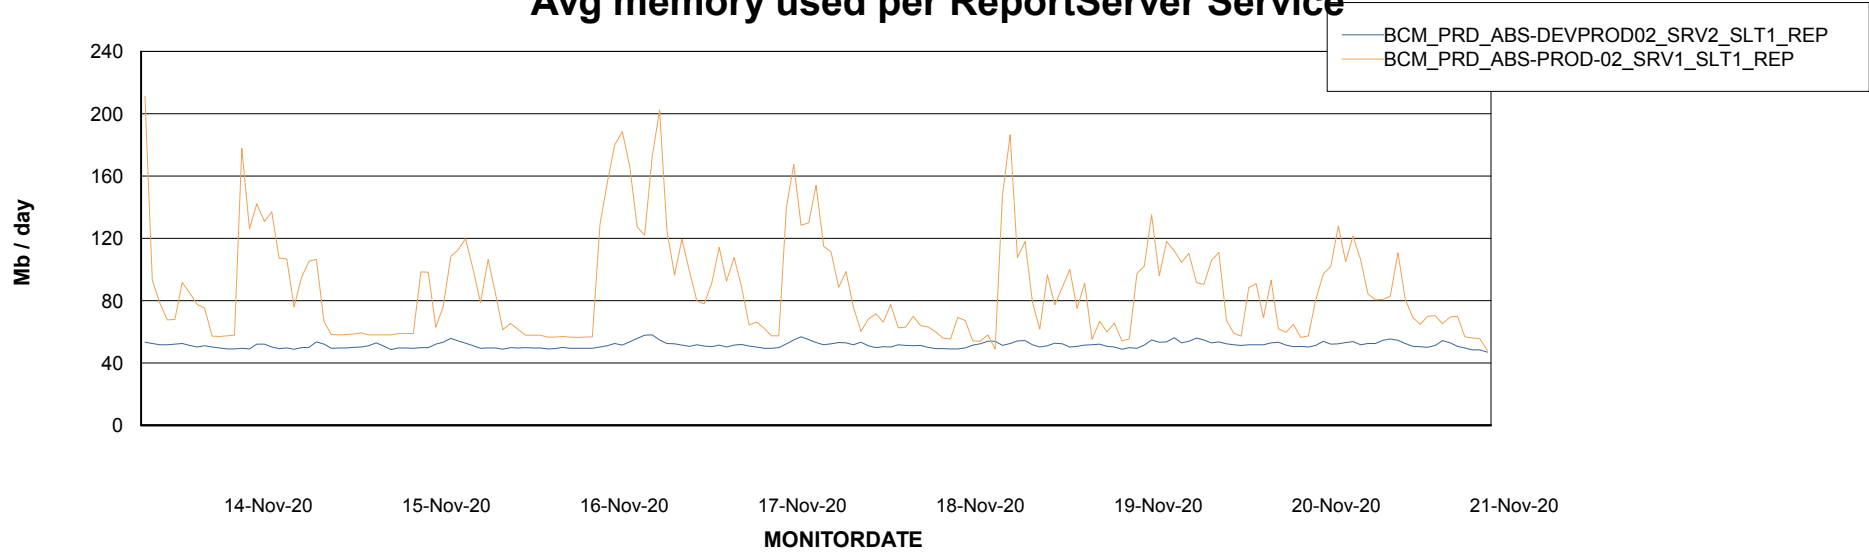

ABSSolute Application ReportServer Services

Avg memory used per ReportServer Service