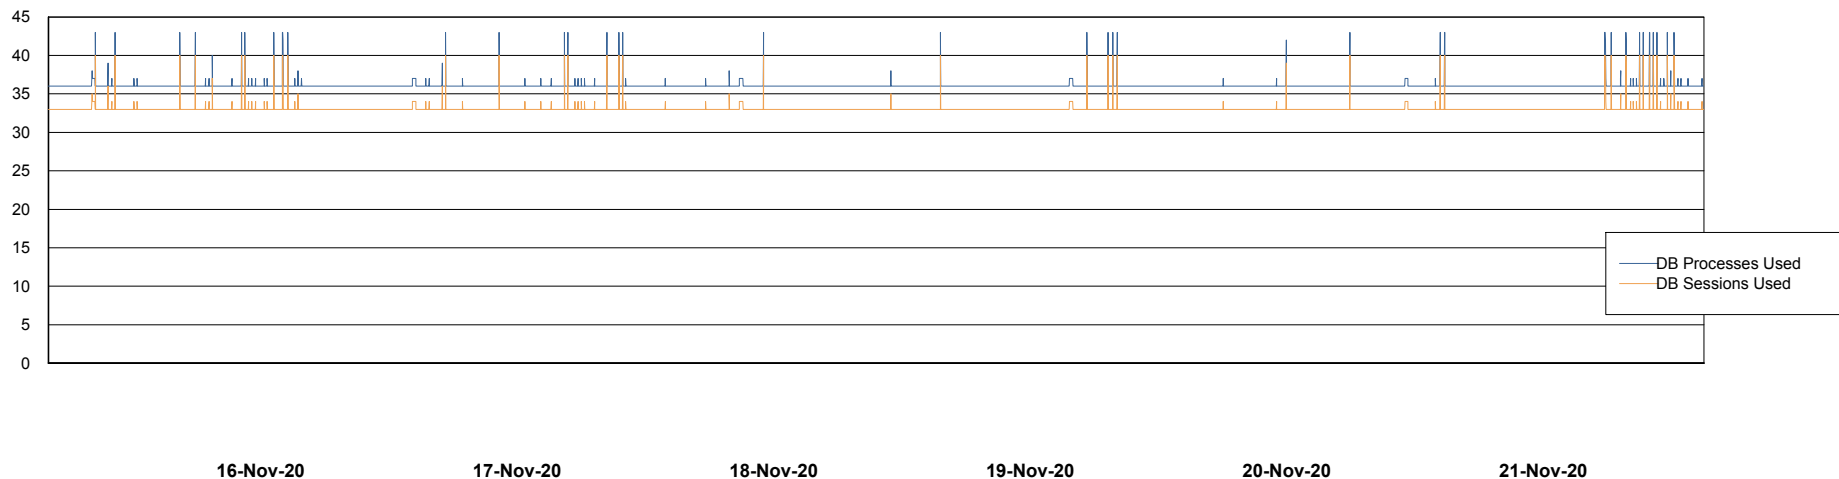

Weekly SLA Customer Report

Customer BCM_Production
Database ID 81

Database Performance BCMDB_ABS1SB Standby Database

DB Processes Max 500

Weekly SLA Customer Report

Customer BCM_Production
 Database ID 81

DATABASE SIZE BCMDB_ABS1 Production Database