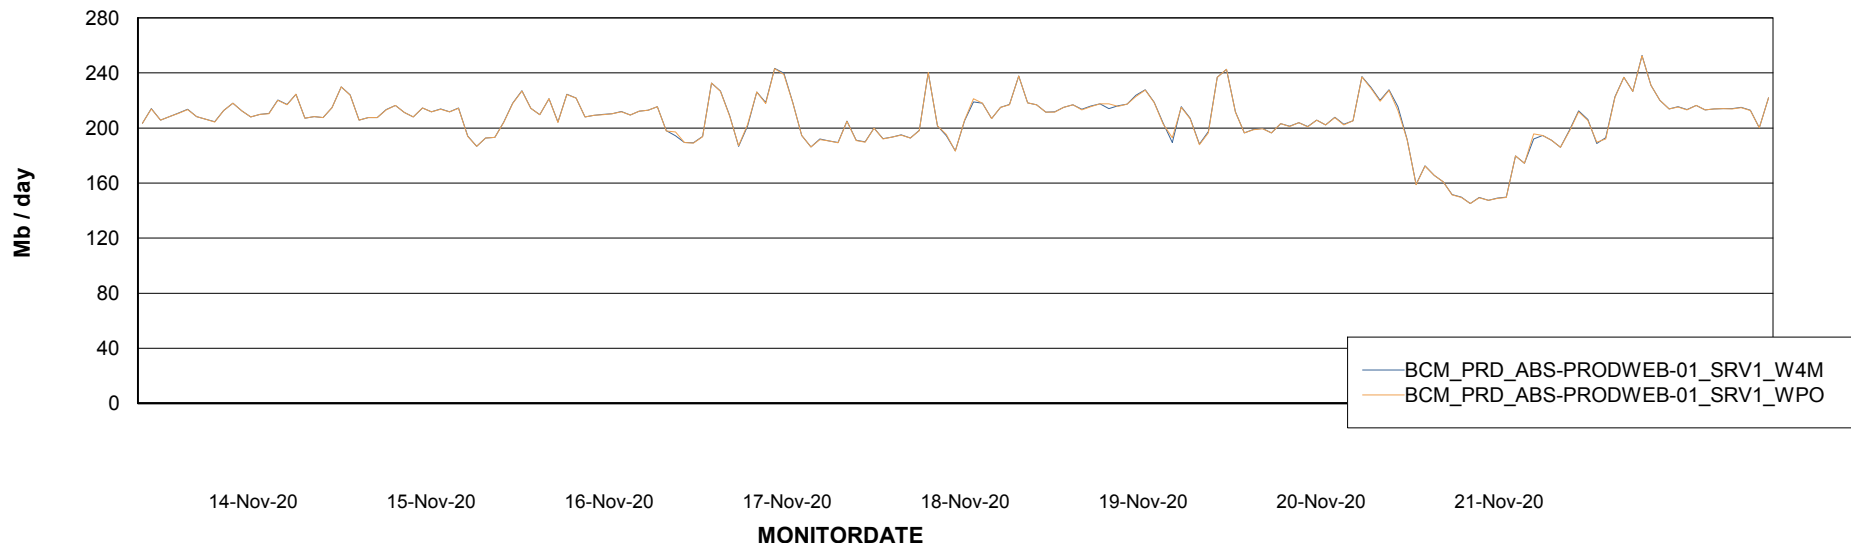

ABSSolute Application ReportServer Services

Avg memory used per ReportServer Service

Weekly SLA Customer Report

Customer BCM_Production
Database ID 81

ABSolute Web Component Services

Avg memory used per ABS Web component