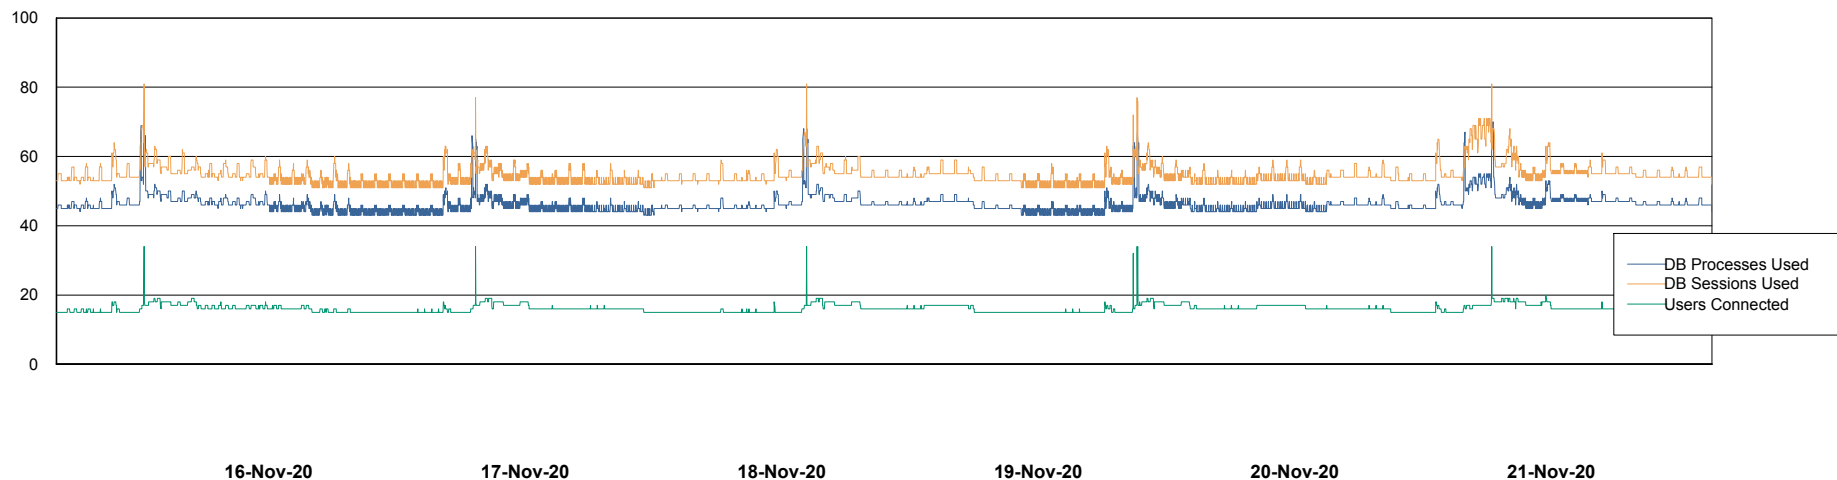

Weekly SLA Customer Report

Customer AUJ_Production
Database ID 41

Database Performance AUJ_DB6_Standby2

Weekly SLA Customer Report

Customer AUJ_Production
Database ID 41

Database Performance AUJDB_BI

Weekly SLA Customer Report