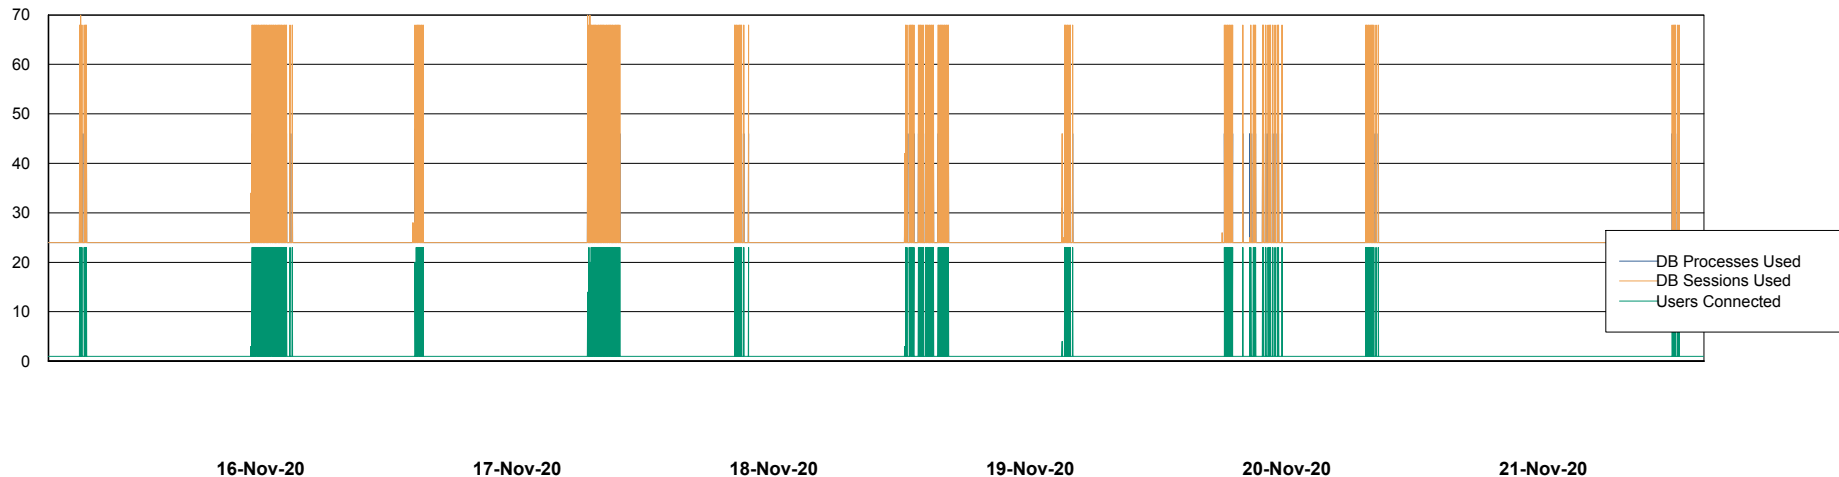

Weekly SLA Customer Report

Customer AUJ_Production
Database ID 41

Database Performance AUJ_DB4_Primary

Weekly SLA Customer Report

Customer AUJ_Production
Database ID 41

Database Performance AUJ_DB5_Standby

Weekly SLA Customer Report

Customer AUJ_Production
Database ID 41

Database Performance AUJ_DB6_Standby2

Weekly SLA Customer Report

Customer AUJ_Production
Database ID 41

Database Performance AUJDB_BI

Weekly SLA Customer Report