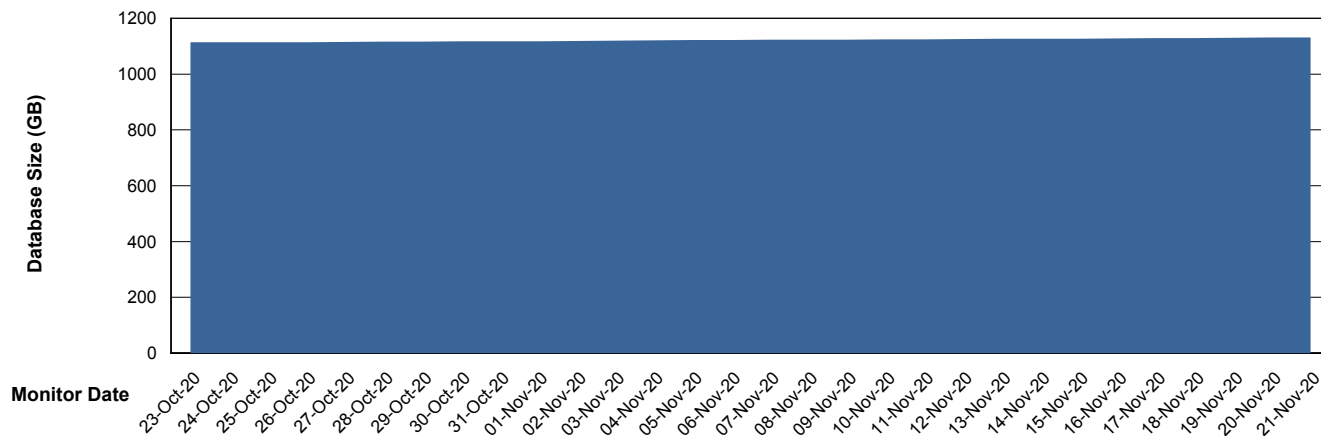

Customer AUJ_Production
Database ID 41

Database Performance AUJDB_BI_TS1

Weekly SLA Customer Report

Customer AUJ_Production
Database ID 41

DATABASE SIZE AUJ_DB4_Primary

Database growth over last month

DATABASE SIZE AUJDB_BI

Database growth over last month

Weekly SLA Customer Report

Customer AUJ_Production
Database ID 41

DATABASE SIZE AUJDB_BI_TS1

Database growth over last month

Weekly SLA Customer Report

Customer AUJ_Production
 Database ID 41