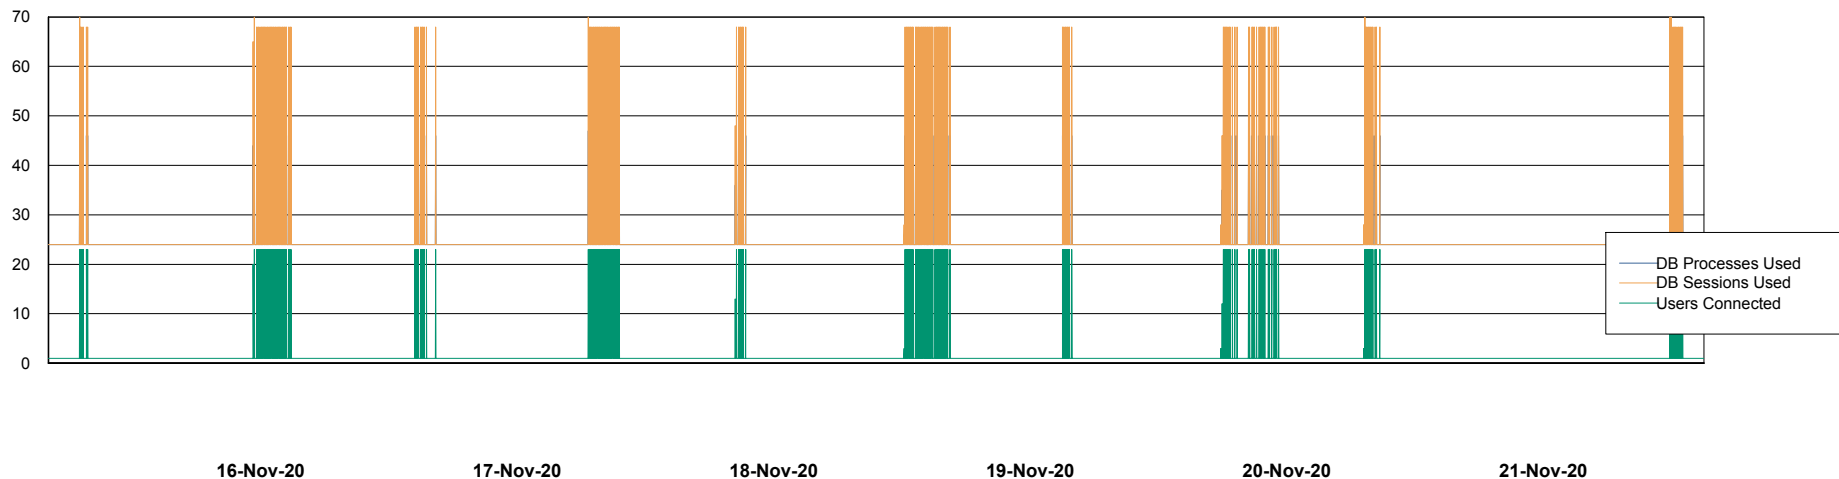

Weekly SLA Customer Report

Customer AUJ_Production
Database ID 41

Database Performance AUJ_DB4_Primary

Weekly SLA Customer Report

Customer AUJ_Production
Database ID 41

Database Performance AUJ_DB5_Standby

Weekly SLA Customer Report

Customer AUJ_Production
Database ID 41

Database Performance AUJ_DB6_Standby2

Weekly SLA Customer Report

Customer AUJ_Production
Database ID 41

Database Performance AUJDB_BI

Weekly SLA Customer Report