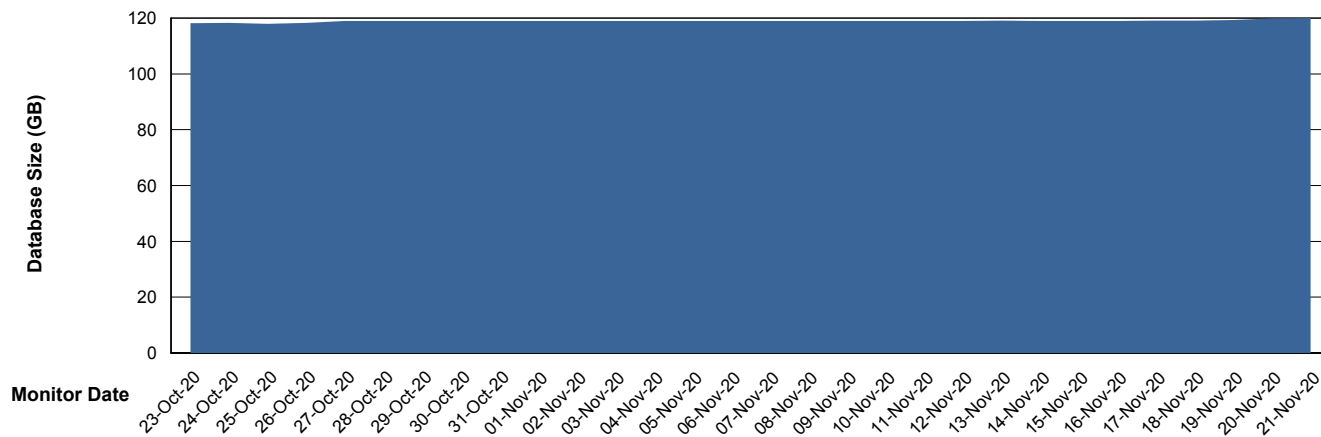

Customer AUJ_Production
Database ID 41

Database Performance AUJDB_BI_TS1

Weekly SLA Customer Report

Customer AUJ_Production
Database ID 41

DATABASE SIZE AUJ_DB4_Primary

Database growth over last month

DATABASE SIZE AUJDB_BI

Database growth over last month

Weekly SLA Customer Report

Customer AUJ_Production
Database ID 41

DATABASE SIZE AUJDB_BI_TS1

Database growth over last month

Weekly SLA Customer Report

Customer AUJ_Production
 Database ID 41