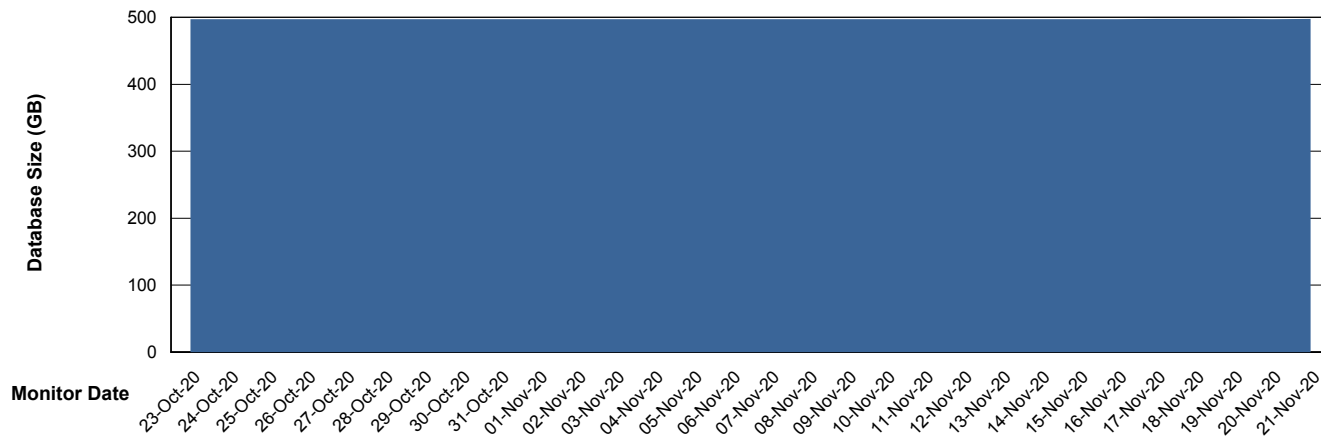

Database growth over last month

Weekly SLA Customer Report

Customer AUJ_Production
Database ID 41

DATABASE SIZE AUJDB_BI_TS1

Database growth over last month

Weekly SLA Customer Report

Customer AUJ_Production
 Database ID 41