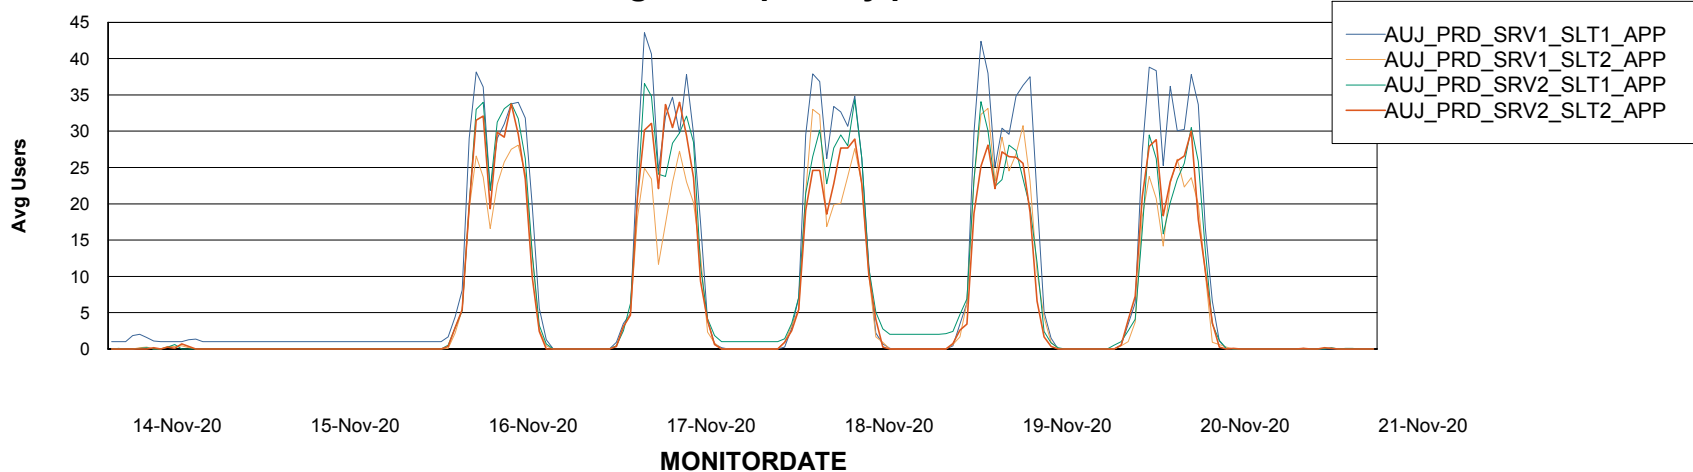

Avg users per day per ABS server