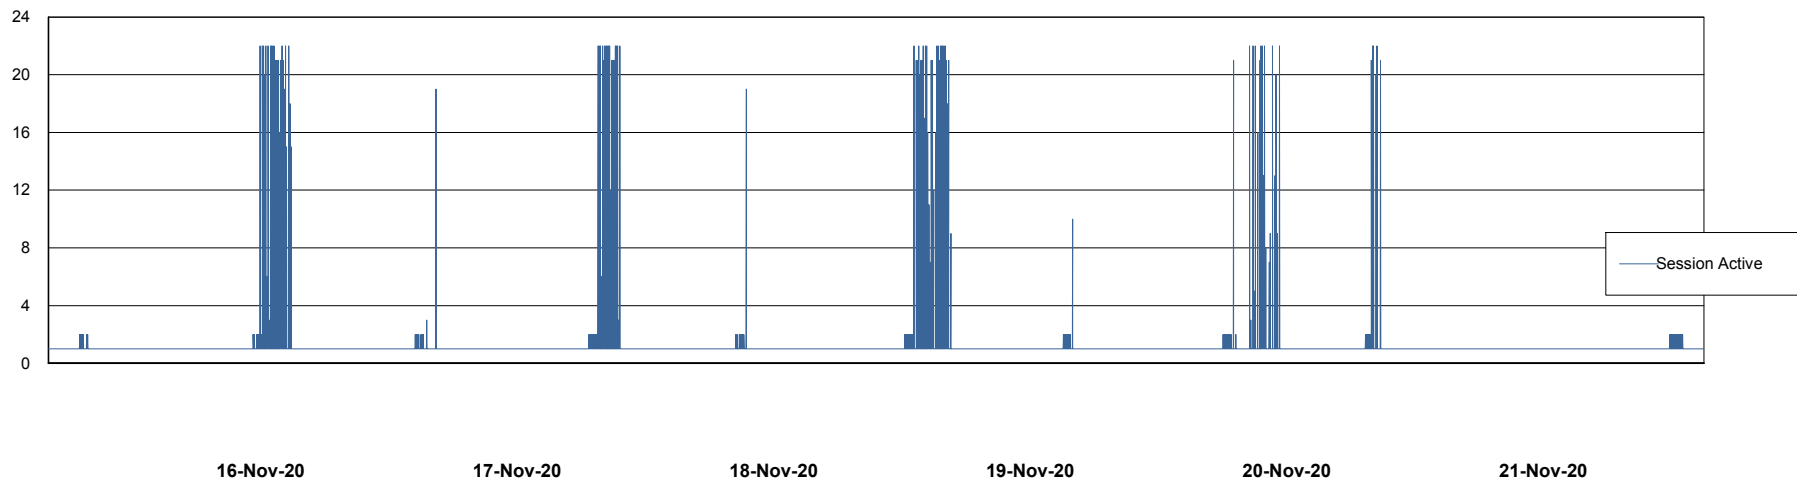

Weekly SLA Customer Report

Customer AUJ_Production
Database ID 41

Database Performance AUJ_DB4_Primary

Weekly SLA Customer Report

Customer AUJ_Production
Database ID 41

Database Performance AUJ_DB5_Standby

Weekly SLA Customer Report

Customer AUJ_Production
Database ID 41

Database Performance AUJ_DB6_Standby2

Weekly SLA Customer Report

Customer AUJ_Production
Database ID 41

Database Performance AUJDB_BI

Weekly SLA Customer Report