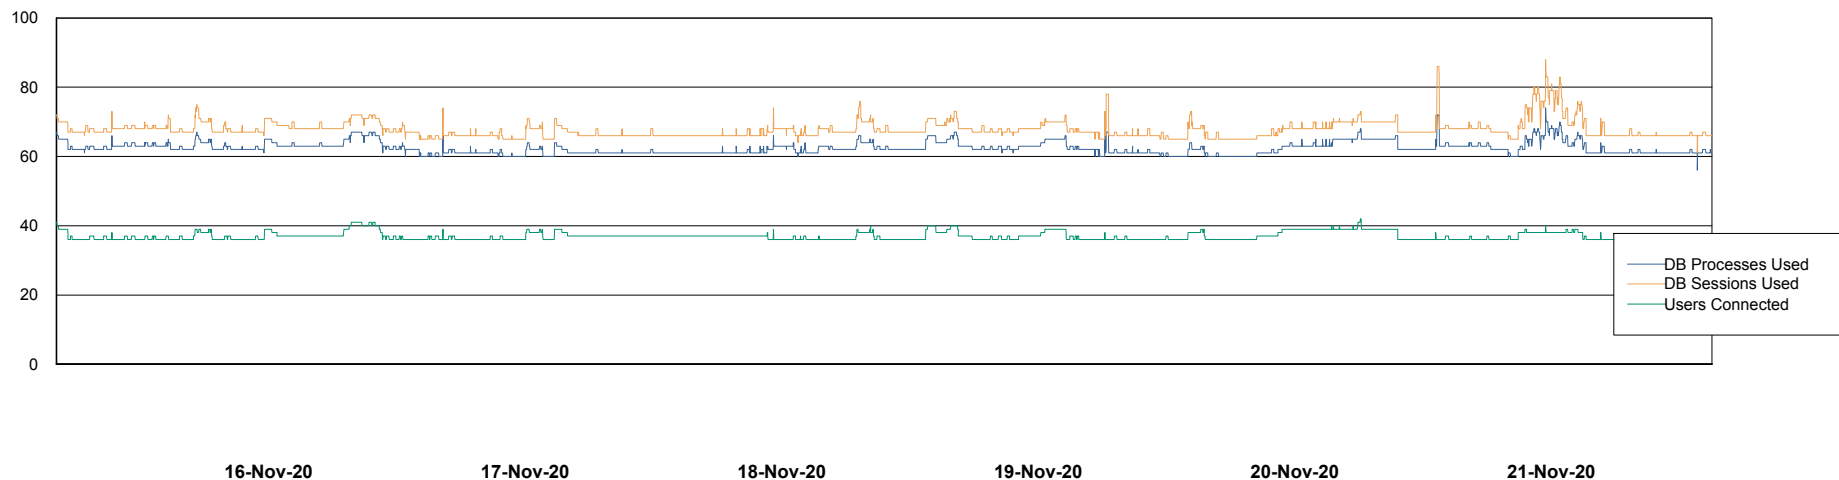

Database Performance AUJDB_BI_TS1