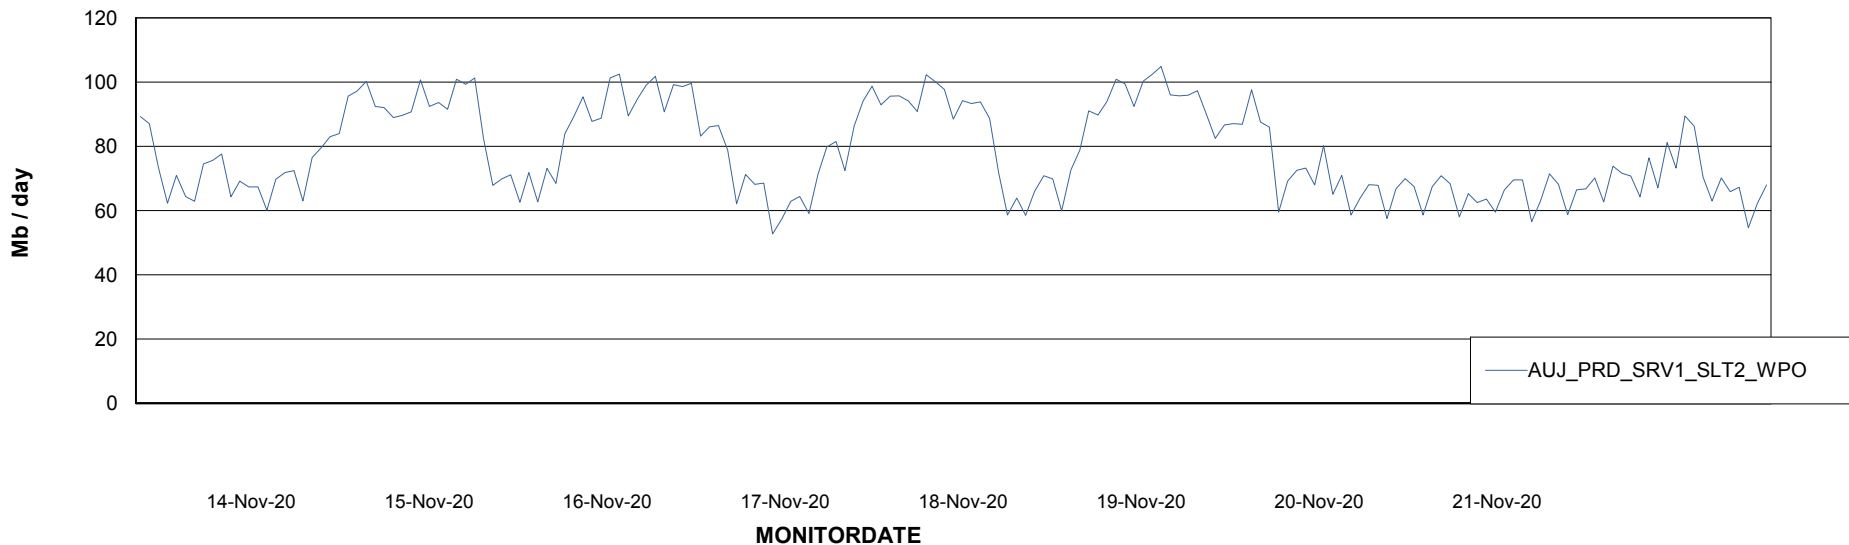

ABSSolute Web Component Services

Avg memory used per ABS Web component