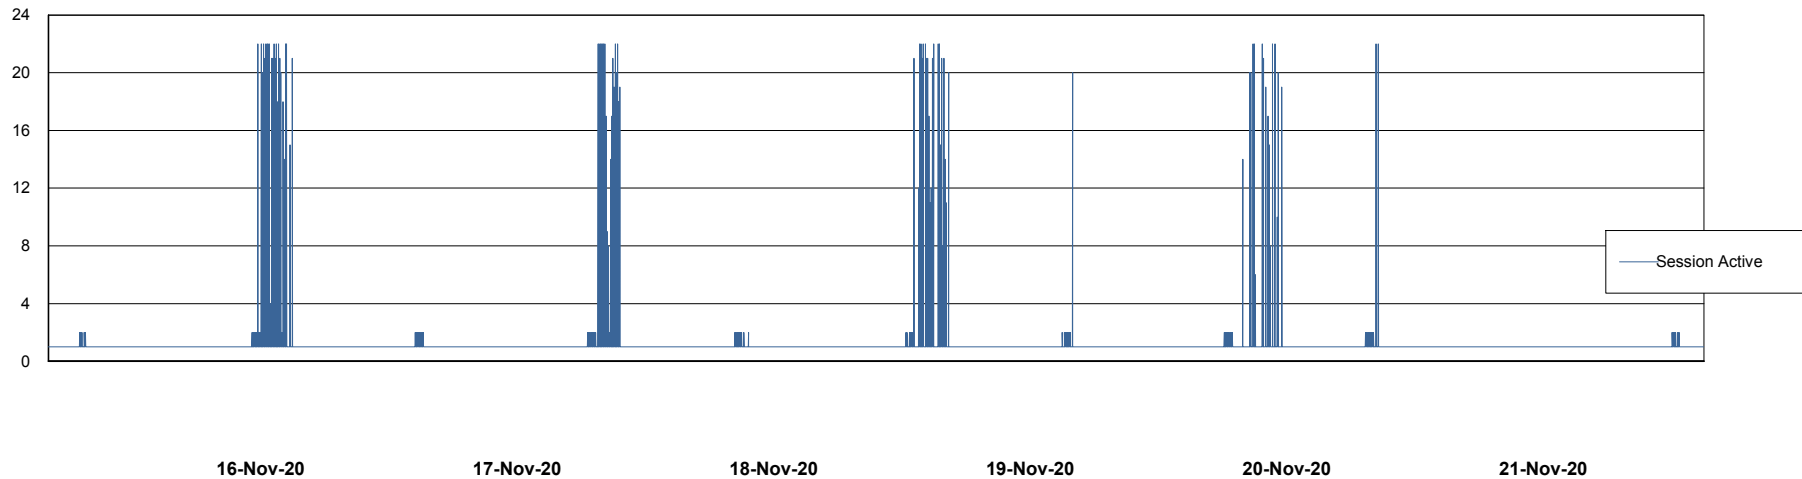

Weekly SLA Customer Report

Customer AUJ_Production
Database ID 41

Database Performance AUJ_DB4_Primary

Weekly SLA Customer Report

Customer AUJ_Production
Database ID 41

Database Performance AUJ_DB5_Standby

Weekly SLA Customer Report

Customer AUJ_Production
Database ID 41

Database Performance AUJ_DB6_Standby2

Weekly SLA Customer Report

Customer AUJ_Production
Database ID 41

Database Performance AUJDB_BI

Weekly SLA Customer Report