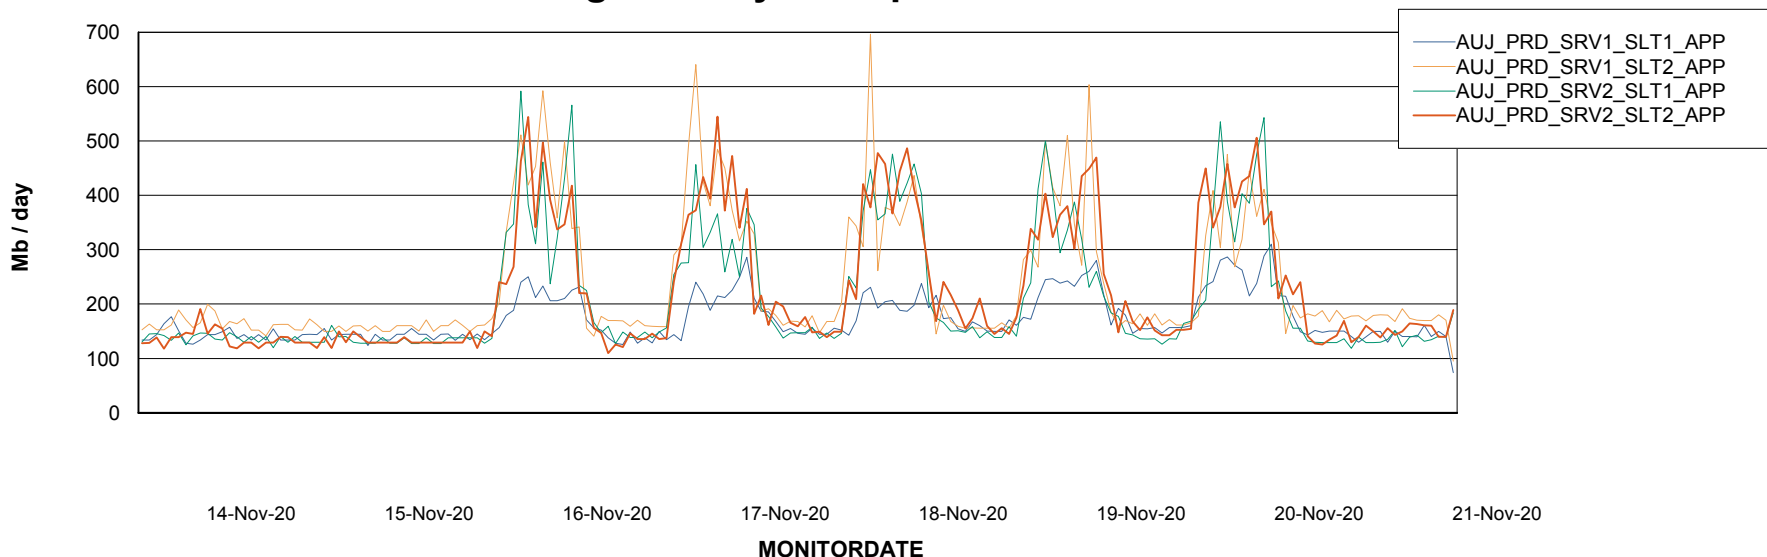

ABSSolute Application Server Services

Avg memory used per ABS Server Service