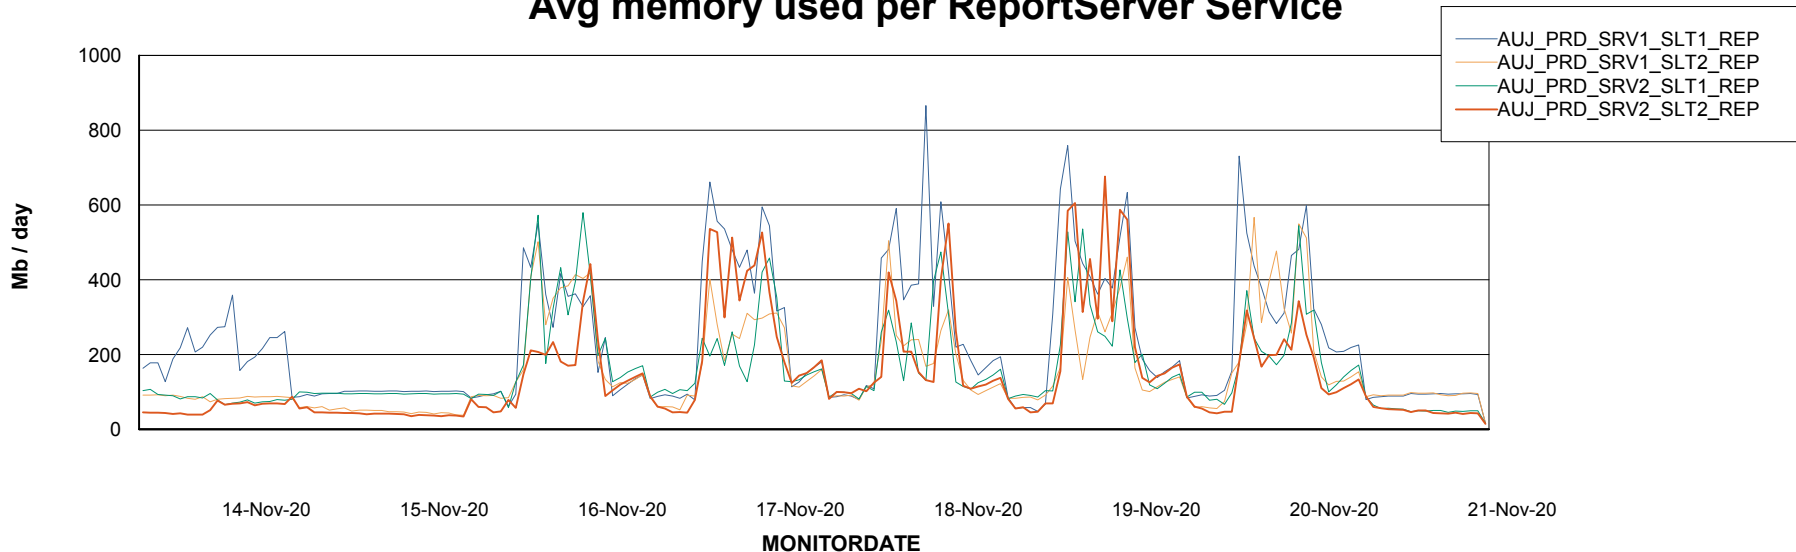

Avg memory used per ABS Server Service

Avg users per day per ABS server

Weekly SLA Customer Report

Customer AUJ_Production
Database ID 41

ABSSolute Application ReportServer Services

Avg memory used per ReportServer Service