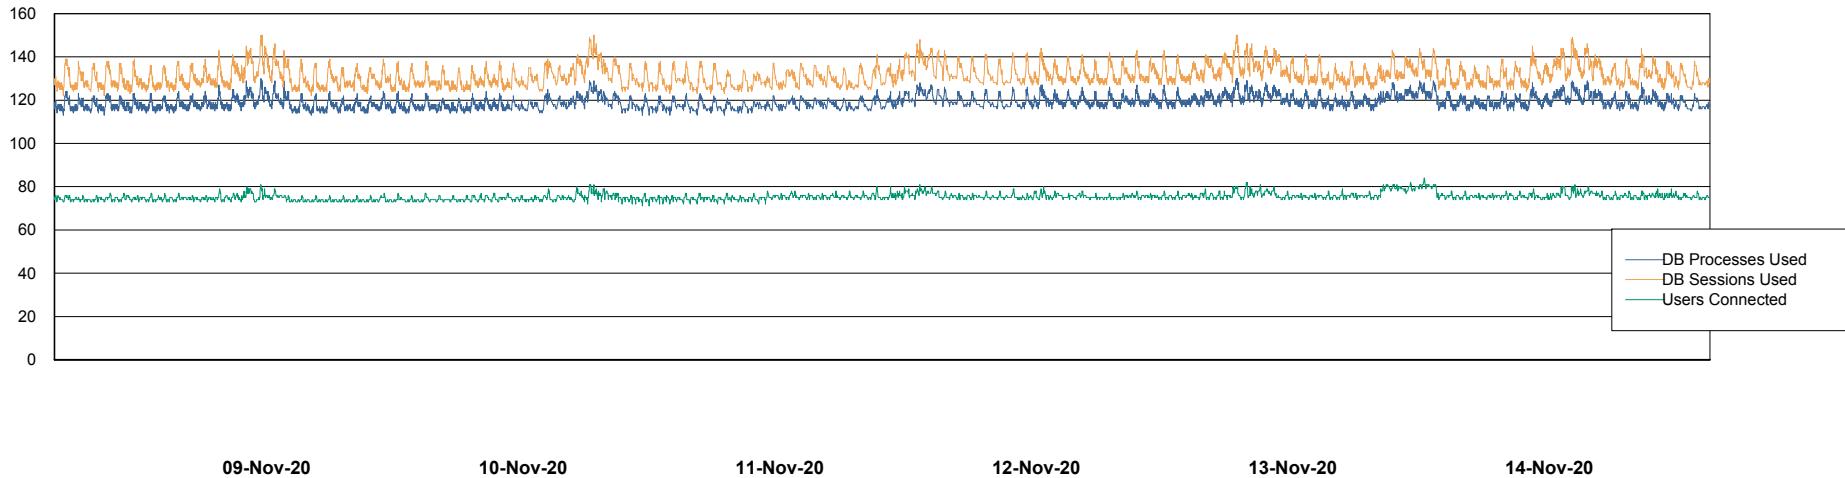

Database Performance VOSBIDB_Production

DB Processes Max 300
DB Sessions Max 472