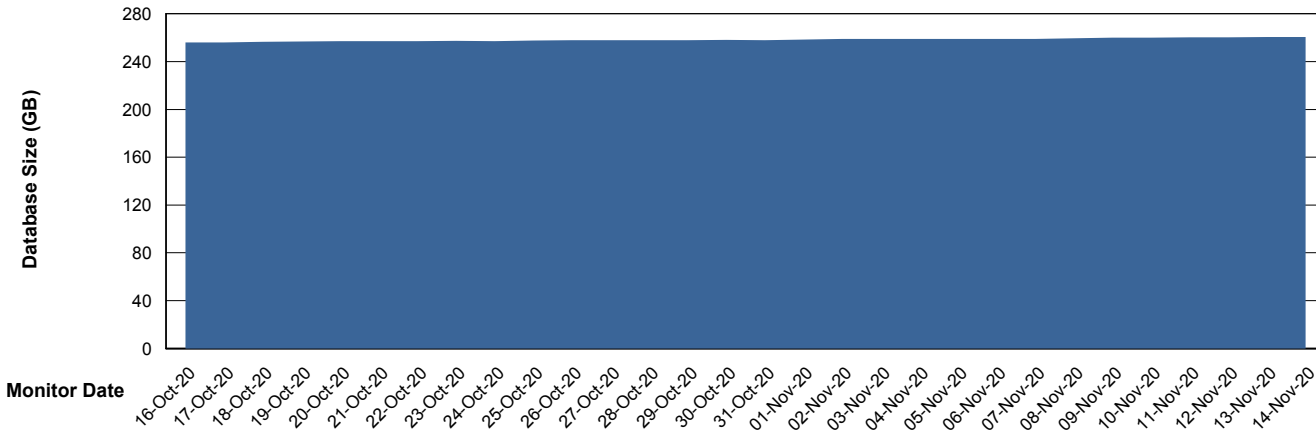

Weekly SLA Customer Report

Customer VOS_Production
Database ID 68

DATABASE SIZE VOSBIDB_Production

Database growth over last month

DATABASE SIZE VOSDB_Production

Database growth over last month

Weekly SLA Customer Report

Customer VOS_Production
Database ID 68

Database Tablespace VOSBIDB_Production

Date	Tablespace Name	Filesize (Gb)	Usedsize (Gb)	Percentage free
14-Nov-20	ABSDATA	70	43	39
	INDX	74	62	16
13-Nov-20	ABSDATA	70	43	39
	INDX	74	62	16
12-Nov-20	ABSDATA	70	43	39
	INDX	74	62	16
11-Nov-20	ABSDATA	70	43	39
	INDX	74	61	18
10-Nov-20	ABSDATA	70	43	39
	INDX	74	61	18
09-Nov-20	ABSDATA	70	43	39
	INDX	74	61	18
08-Nov-20	ABSDATA	70	43	39
	INDX	74	61	18