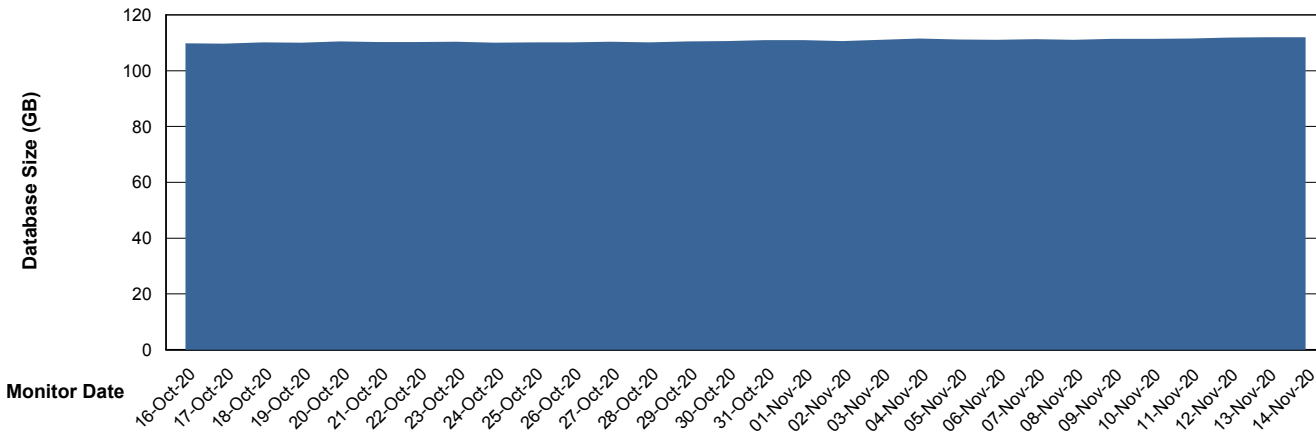

Database Performance VOSDB_Production

DB Processes Max 500
DB Sessions Max 772

Weekly SLA Customer Report

Customer VOS_Production
Database ID 68

Database Performance VOSDB_Standby

DB Processes Max 300
DB Sessions Max 472

Weekly SLA Customer Report

Customer VOS_Production
Database ID 68

DATABASE SIZE VOSBIDB_Production

Database growth over last month

DATABASE SIZE VOSDB_Production

Database growth over last month

Weekly SLA Customer Report