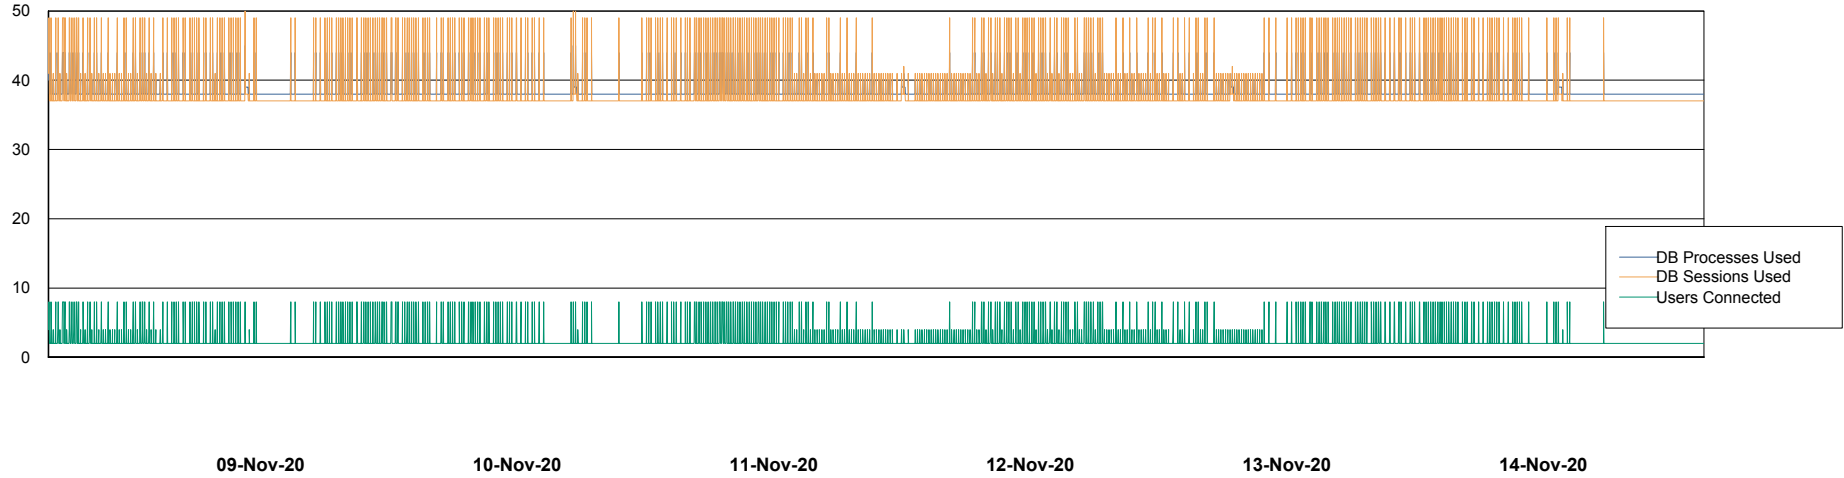

Database Performance VOSDB_Production

DB Processes Max 500
DB Sessions Max 772

Weekly SLA Customer Report

Customer VOS_Production
Database ID 68

Database Performance VOSDB_Standby

DB Processes Max 300
DB Sessions Max 472