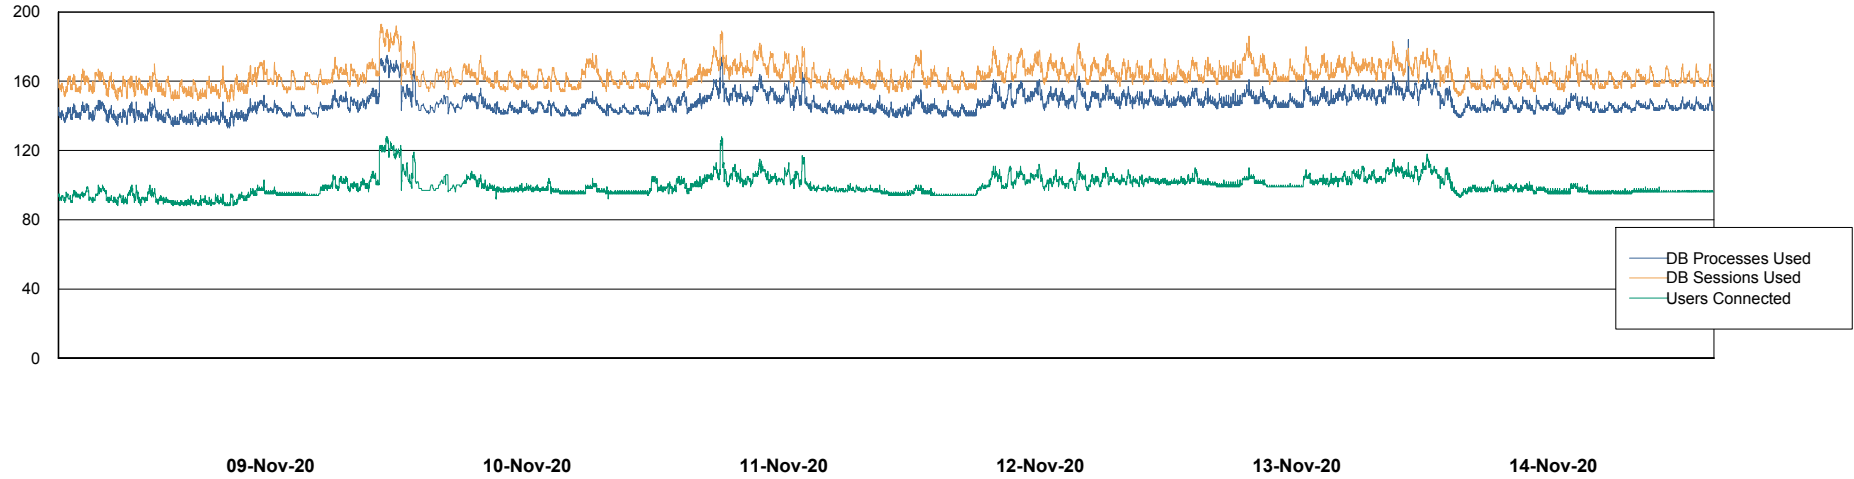

Database Performance VOSDB_Production

DB Processes Max 500
DB Sessions Max 772