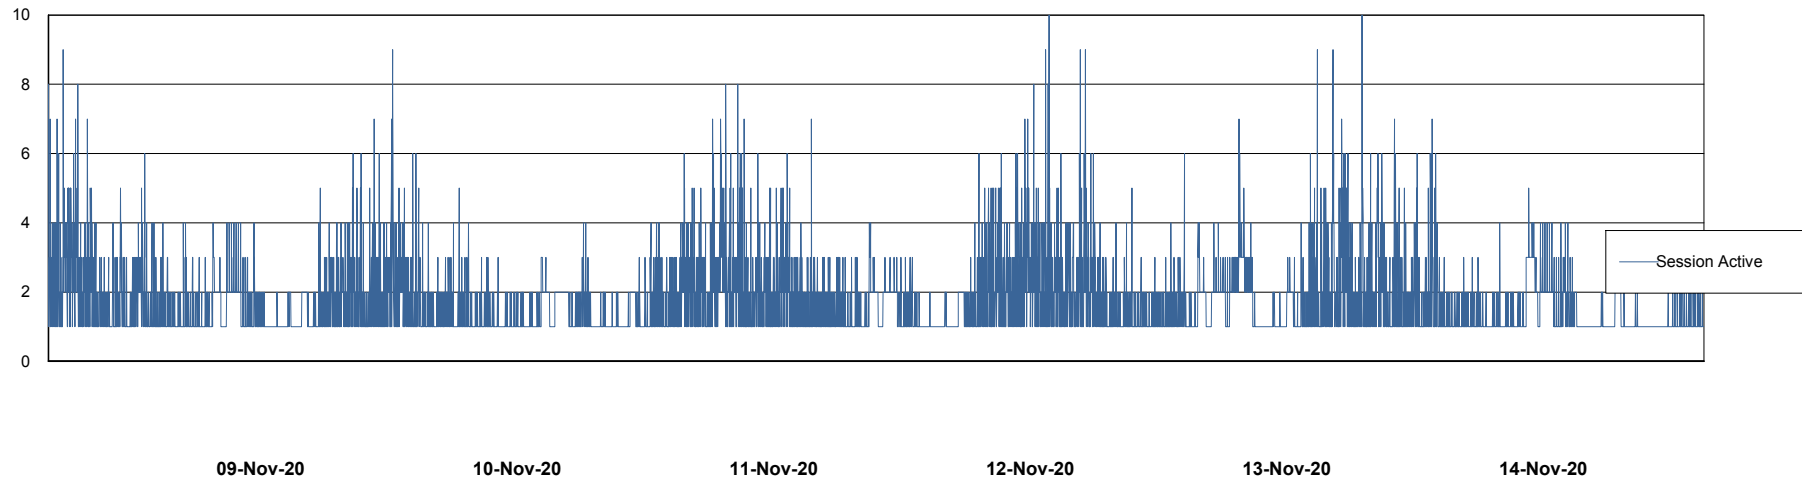

Database Performance VOSDB_Production

DB Processes Max 500
DB Sessions Max 772