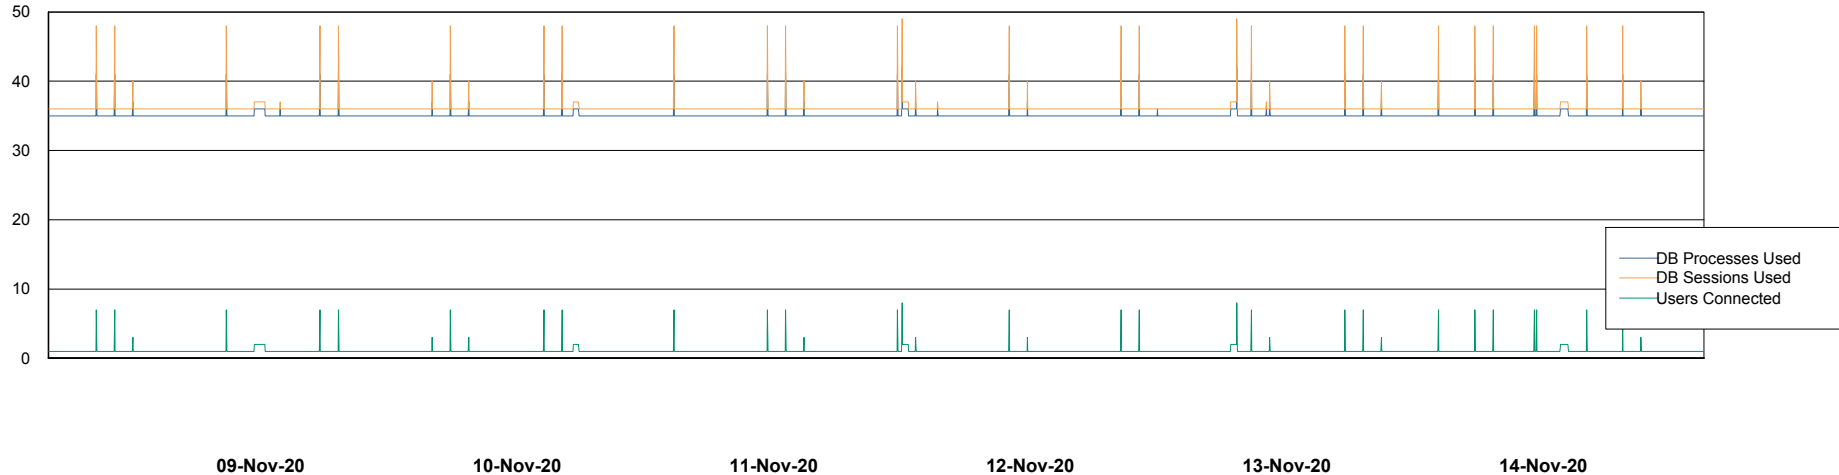

Database Performance ABSVEN07 Standby DB 2019

DB Processes Max 300
DB Sessions Max 472