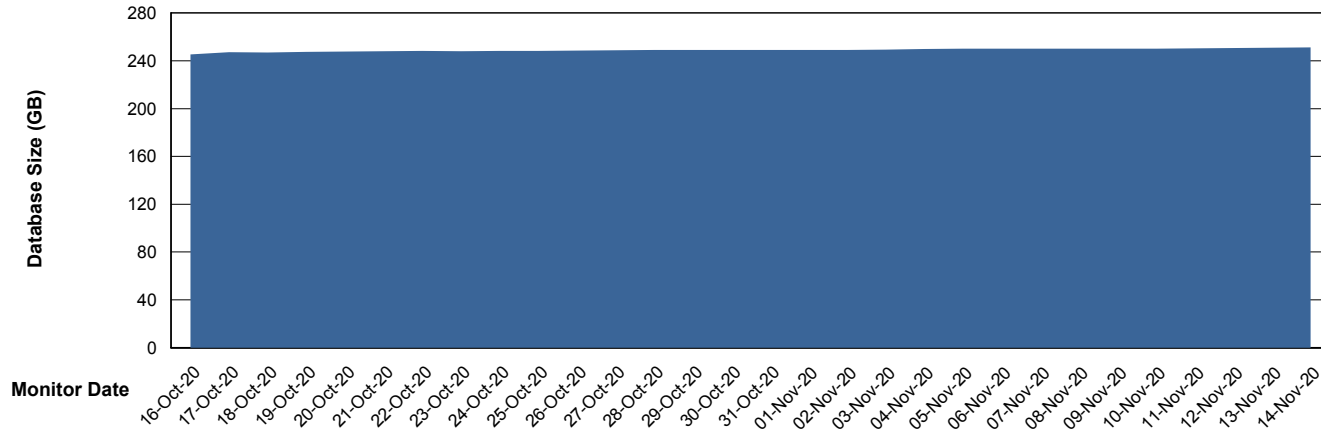

DATABASE SIZE ABSVEN06 Primary DB 2019

Database growth over last month