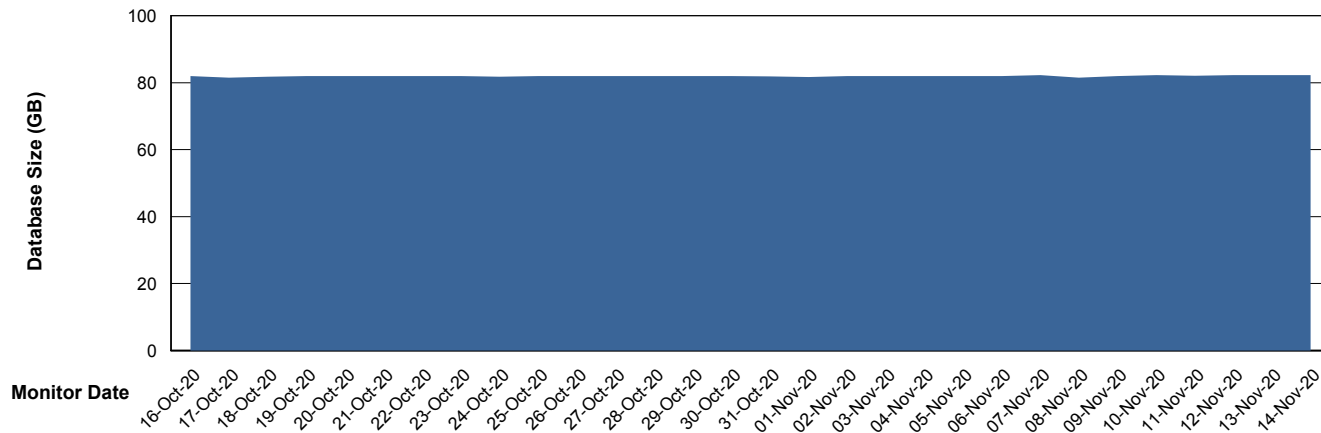

DATABASE SIZE VENDB_BI

Database growth over last month