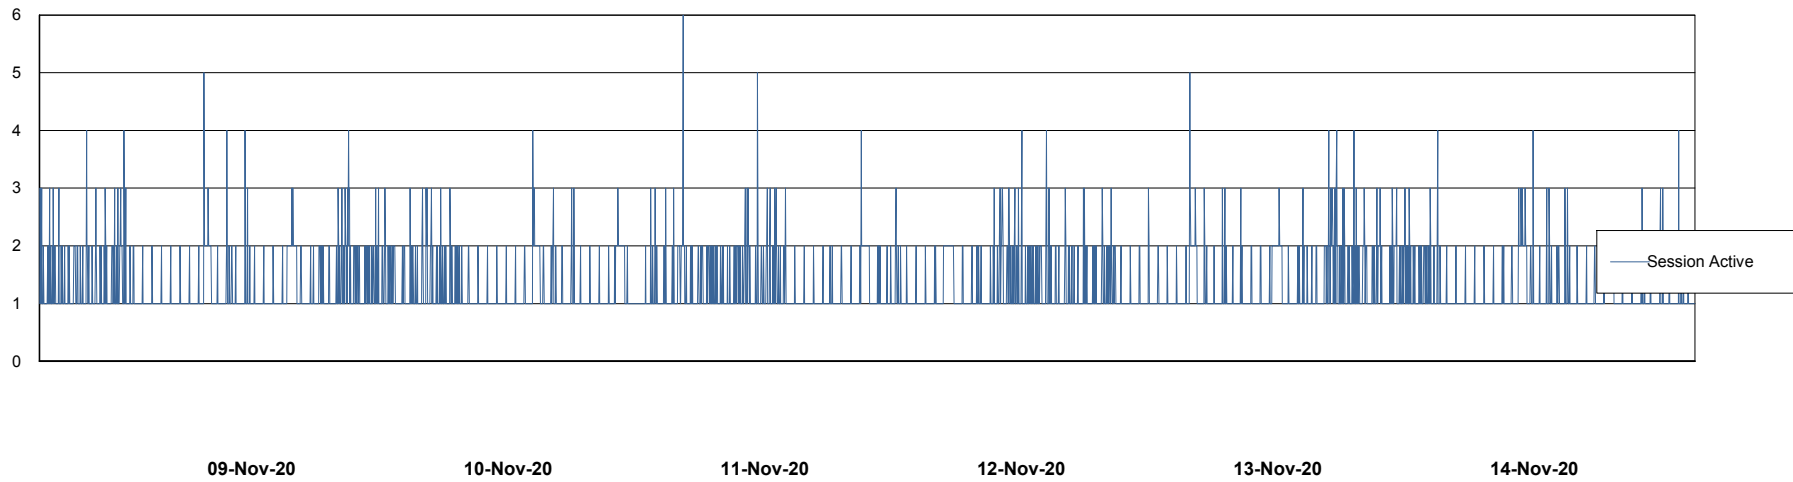

Database Performance ABSVEN06 Primary DB 2019

DB Processes Max 300
DB Sessions Max 472