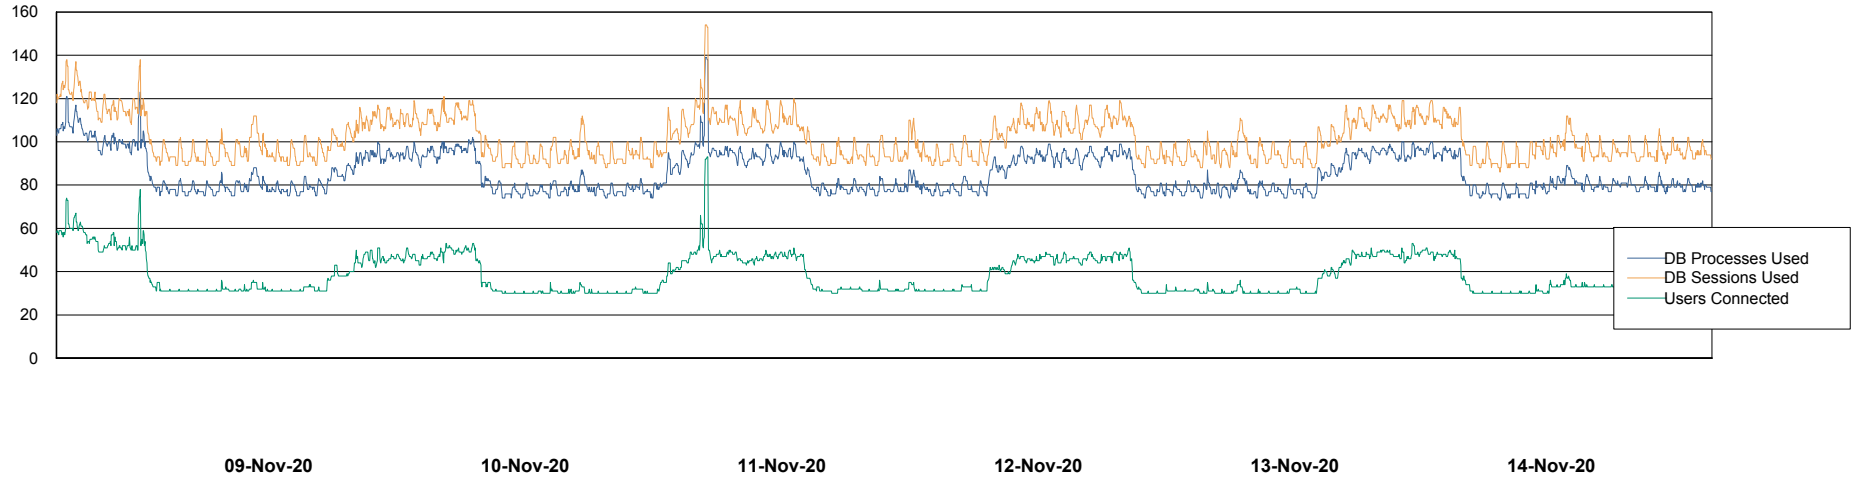

Database Performance ABSVEN06 Primary DB 2019

DB Processes Max 300
DB Sessions Max 472