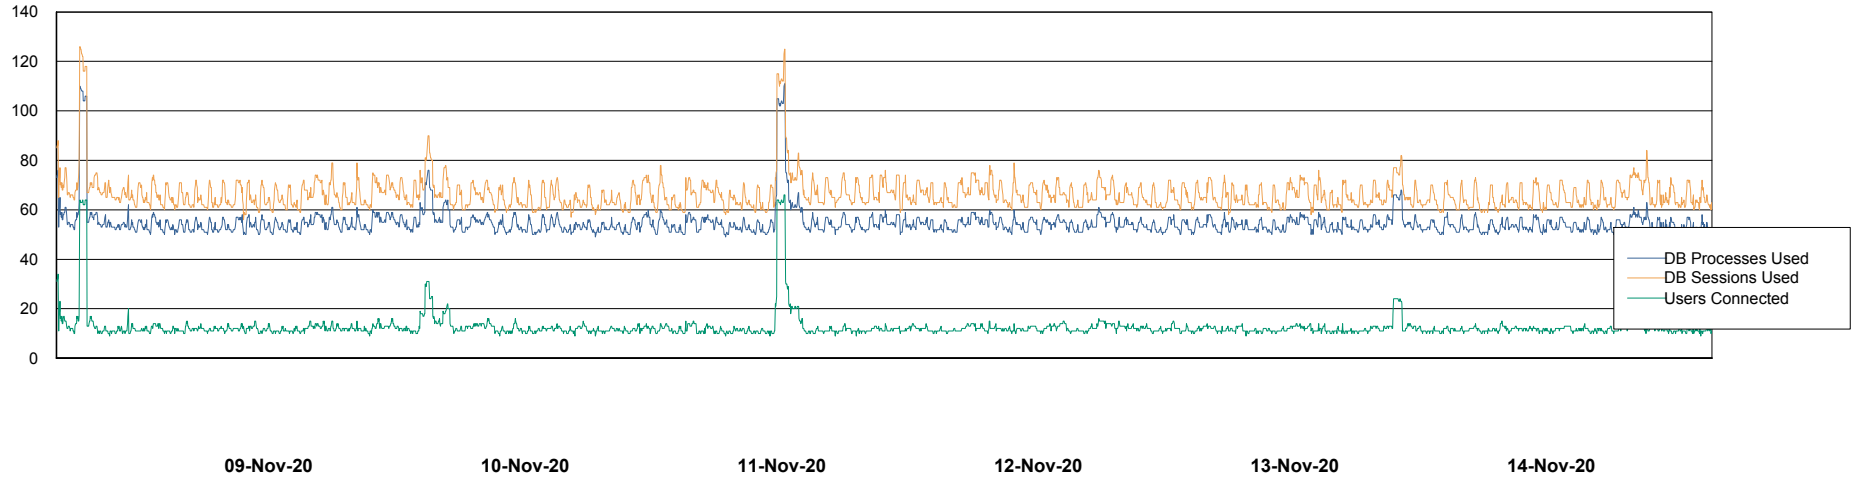

Database Performance VENDB_BI

DB Processes Max 500
DB Sessions Max 772