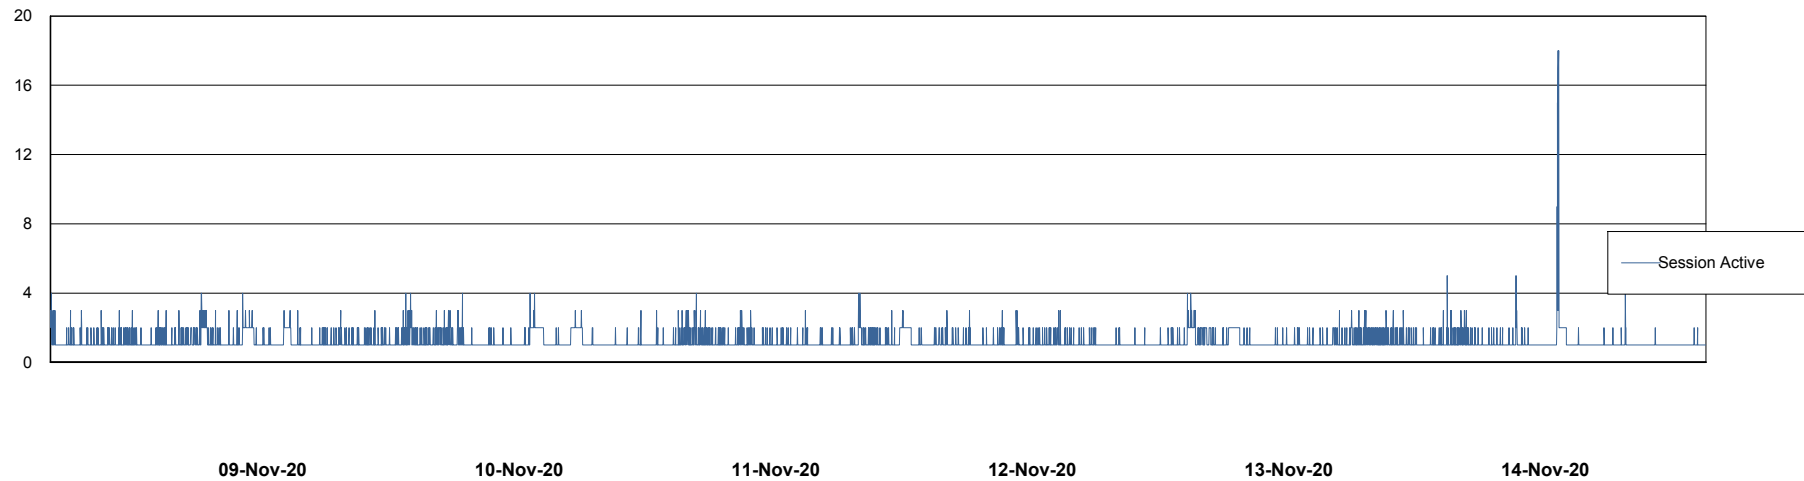

Database Performance STKDB_ABS1 Production Database

DB Processes Max 500
DB Sessions Max 776