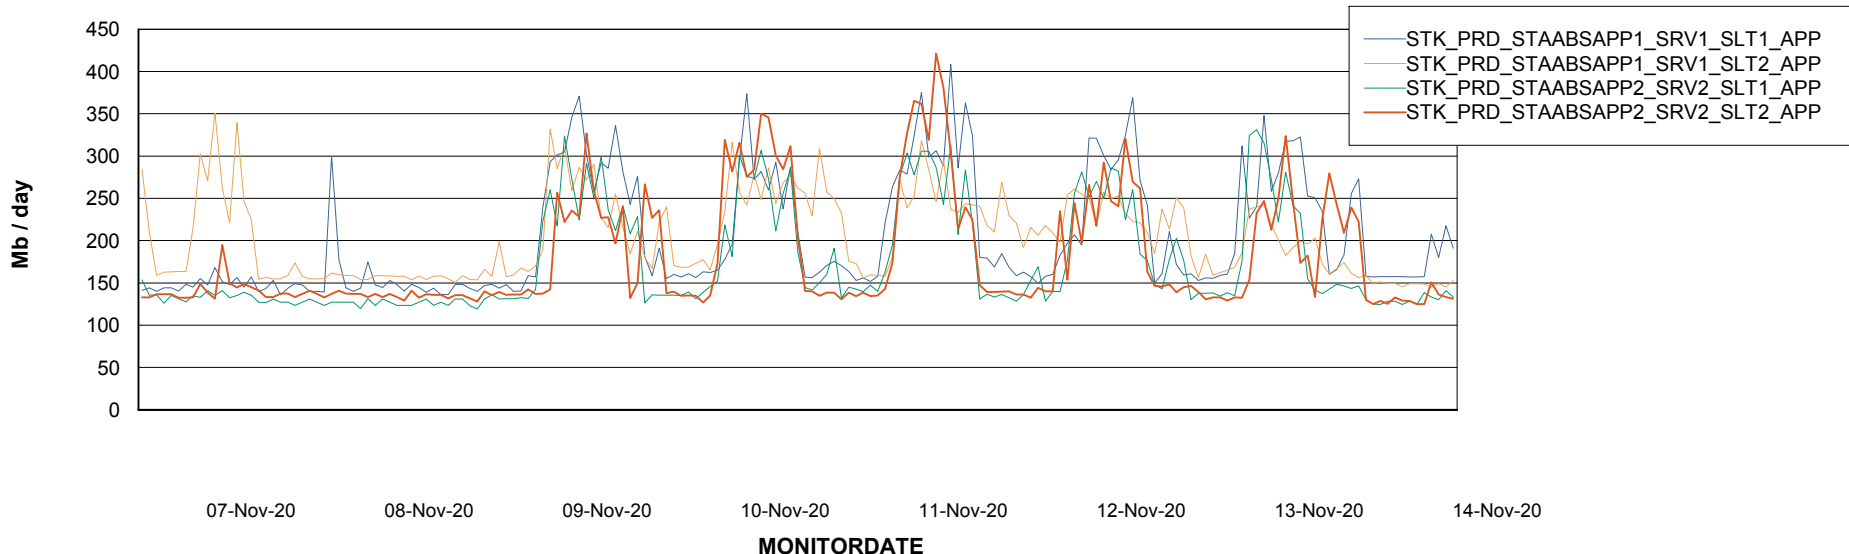

ABSSolute Application Server Services

Avg memory used per ABS Server Service