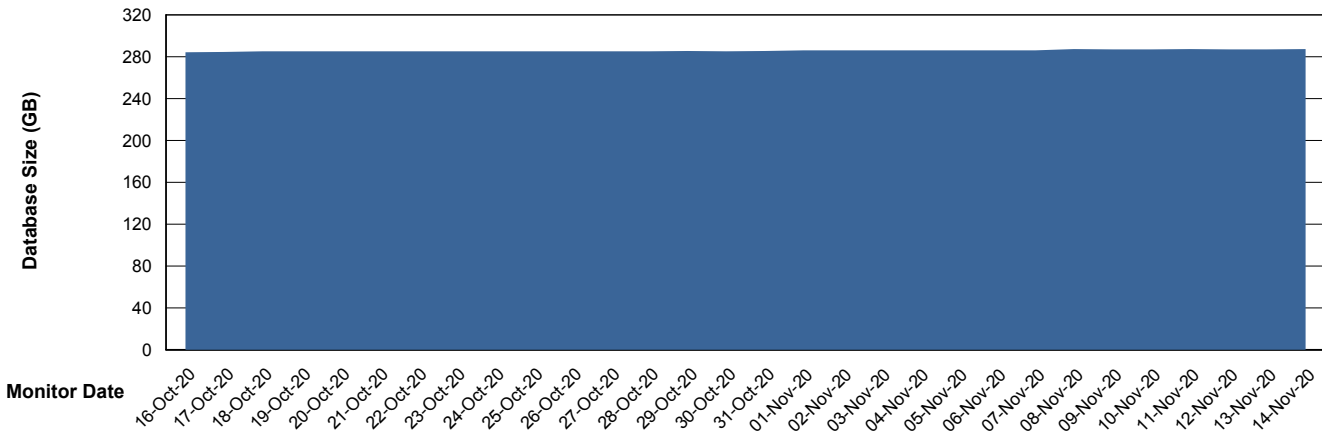

DATABASE SIZE   STKDB_ABS1 Production Database

Database growth over last month

Database Tablespace   STKDB_ABS1 Production Database

Date	Tablespace Name	Filesize (Gb)	Usedsize (Gb)	Percentage free
14-Nov-20	ABSDATA	177	117	34
	INDX	194	163	16
13-Nov-20	ABSDATA	177	117	34
	INDX	194	163	16
12-Nov-20	ABSDATA	177	117	34
	INDX	194	163	16
11-Nov-20	ABSDATA	177	117	34
	INDX	194	163	16
10-Nov-20	ABSDATA	177	117	34
	INDX	194	163	16
09-Nov-20	ABSDATA	177	117	34
	INDX	194	163	16
08-Nov-20	ABSDATA	177	117	34
	INDX	194	163	16