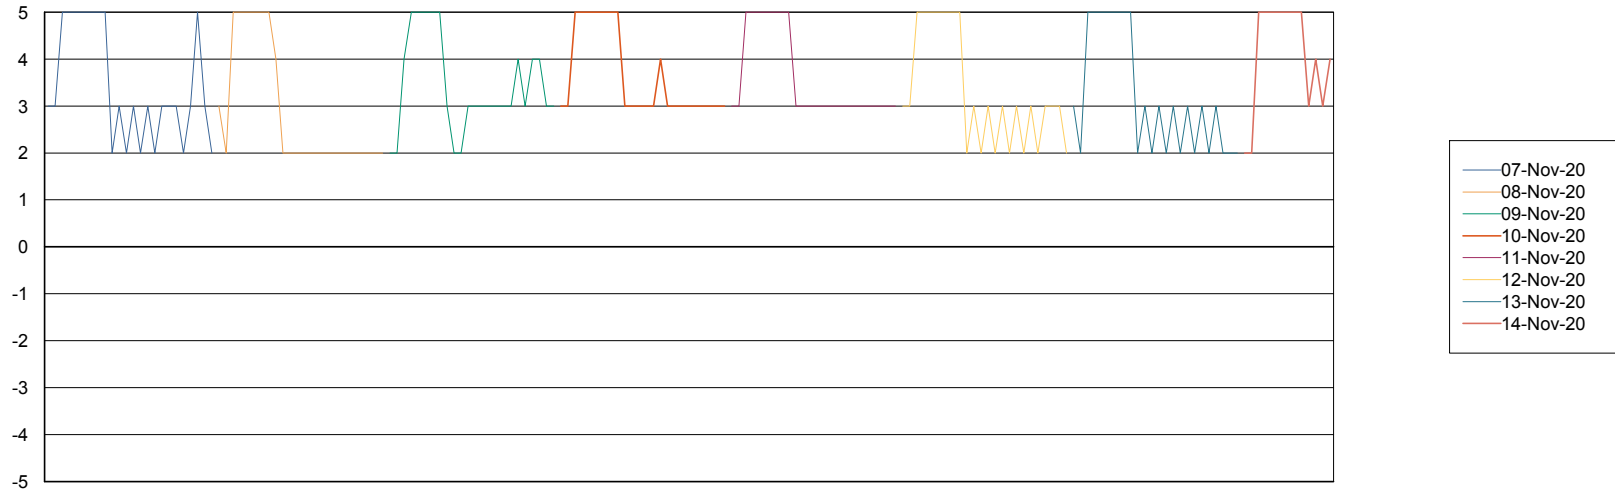

Standby Database Health STK_Production

Recovery lag for last 7 days