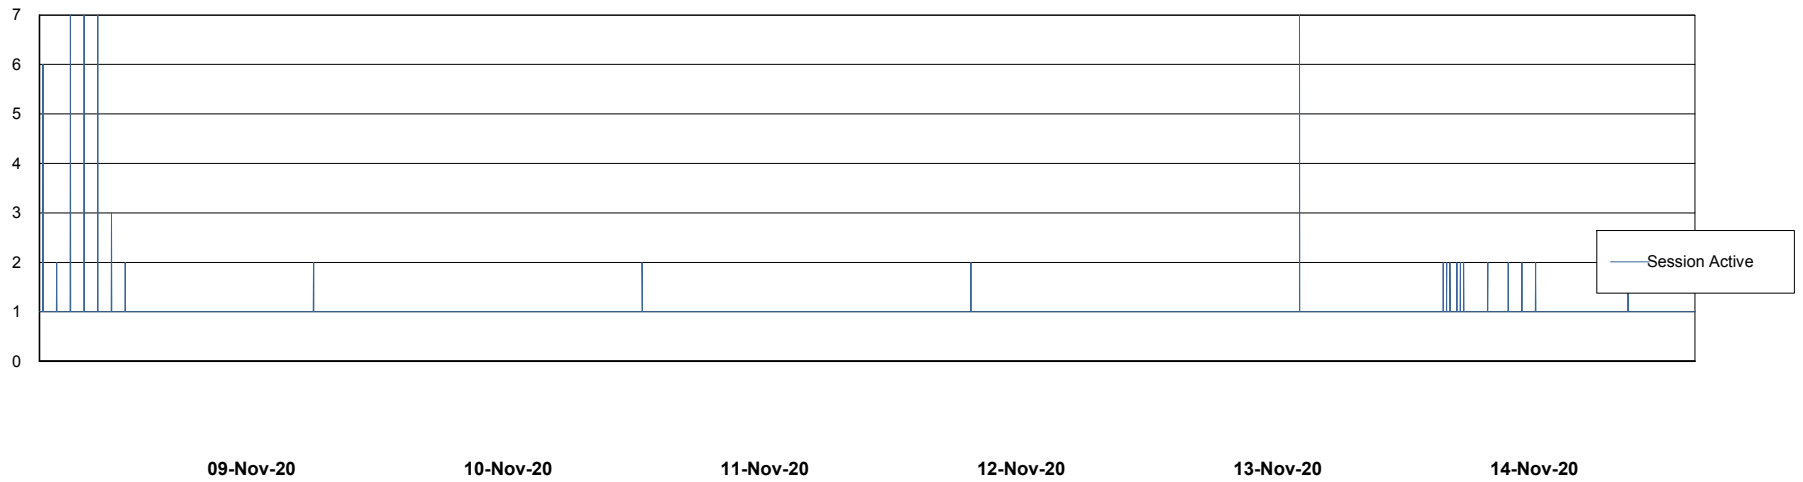

Database Performance STKDB_ABS1SB Standby Database

DB Processes Max 500
DB Sessions Max 774