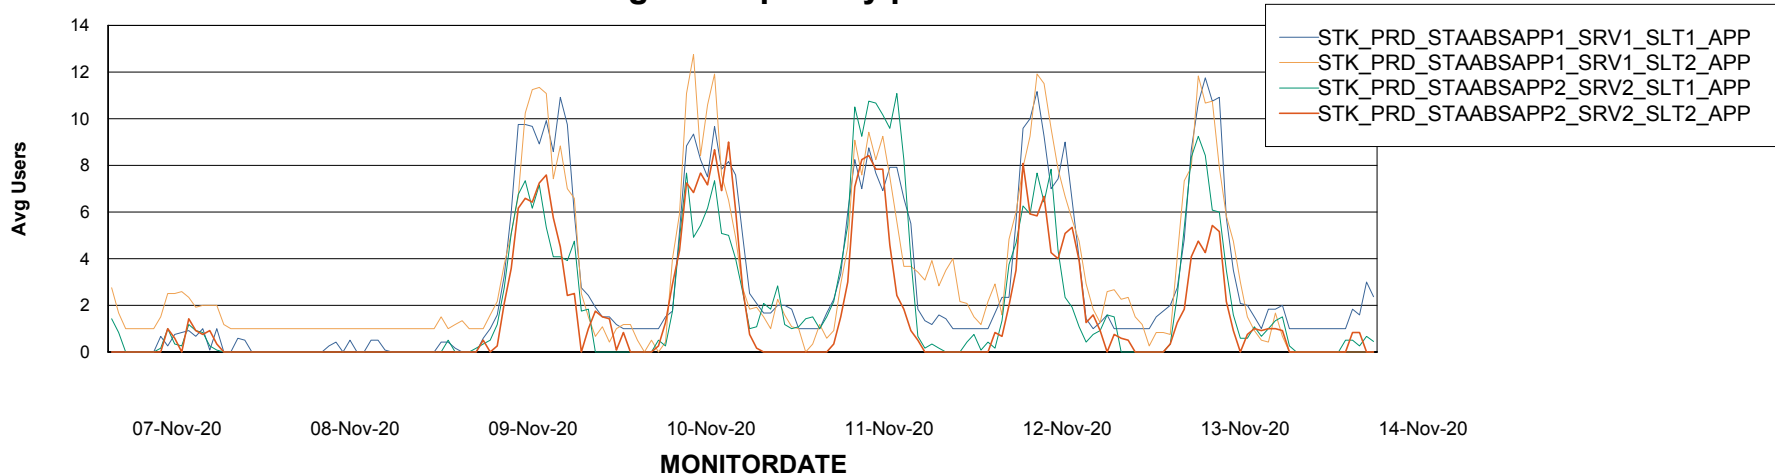

Avg users per day per ABS server