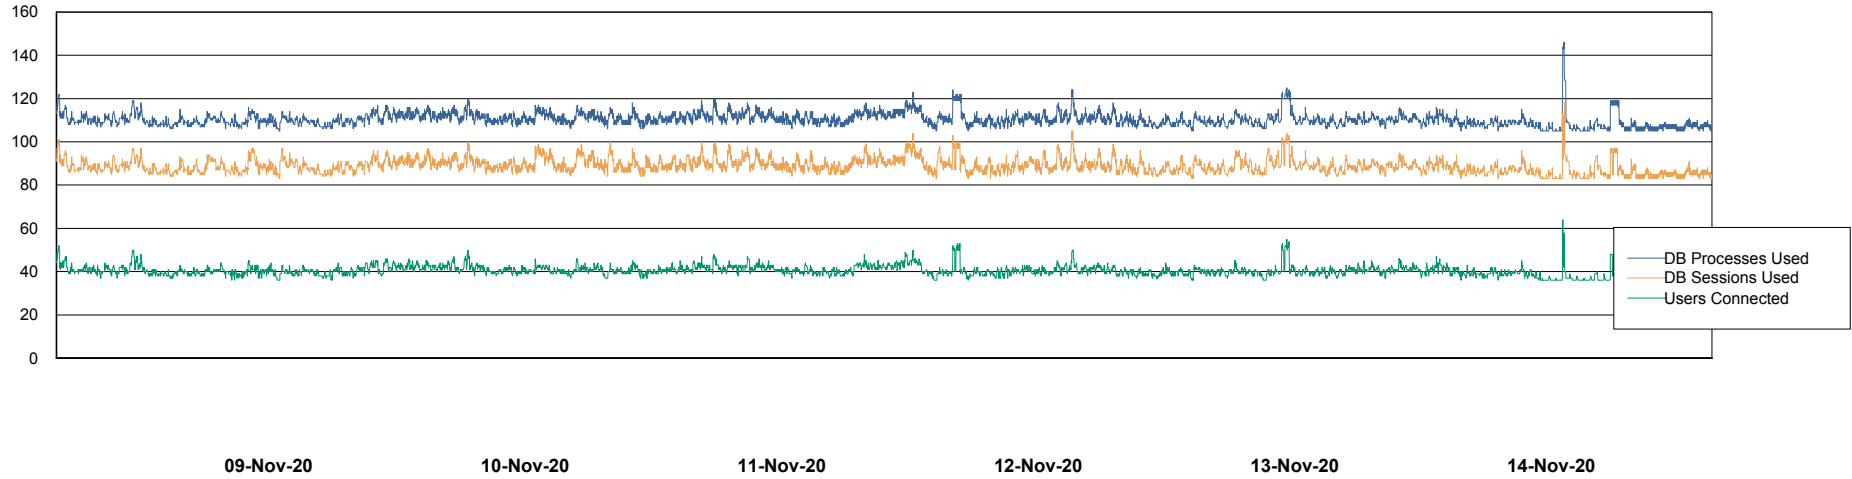

Database Performance STKDB_ABS1 Production Database

DB Processes Max 500
DB Sessions Max 776