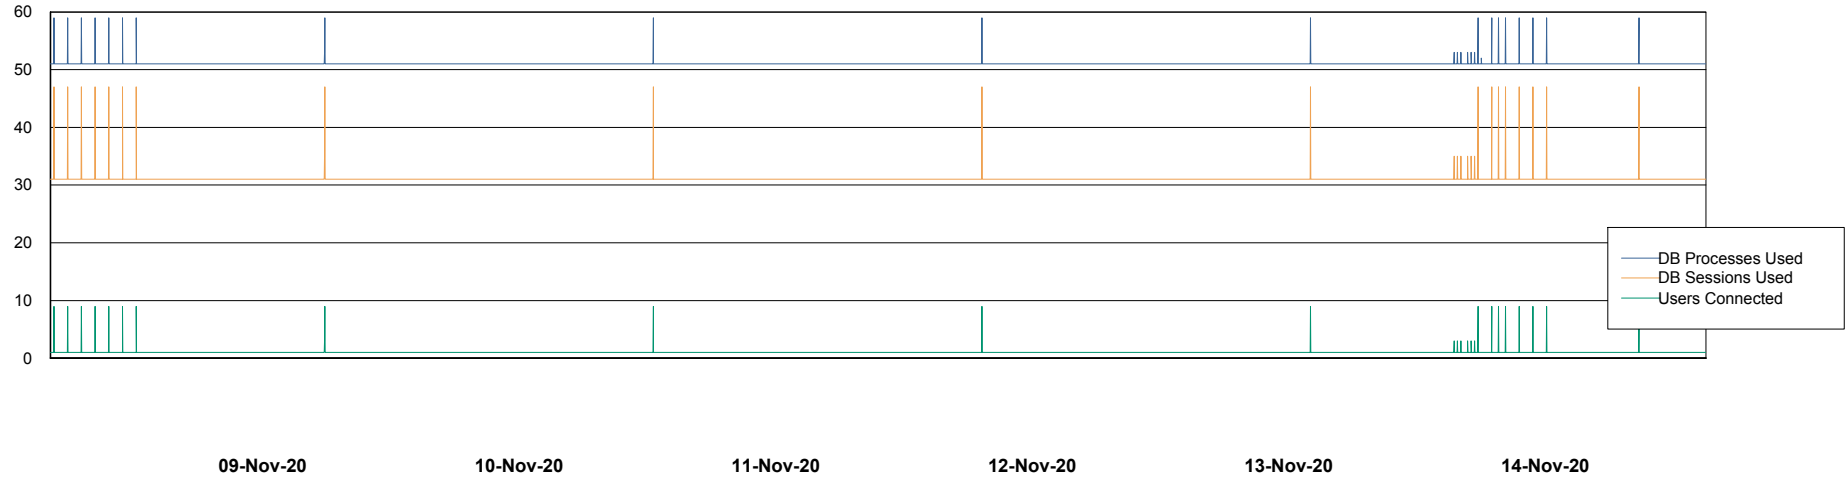

Database Performance STKDB_ABS1SB Standby Database

DB Processes Max 500
DB Sessions Max 774