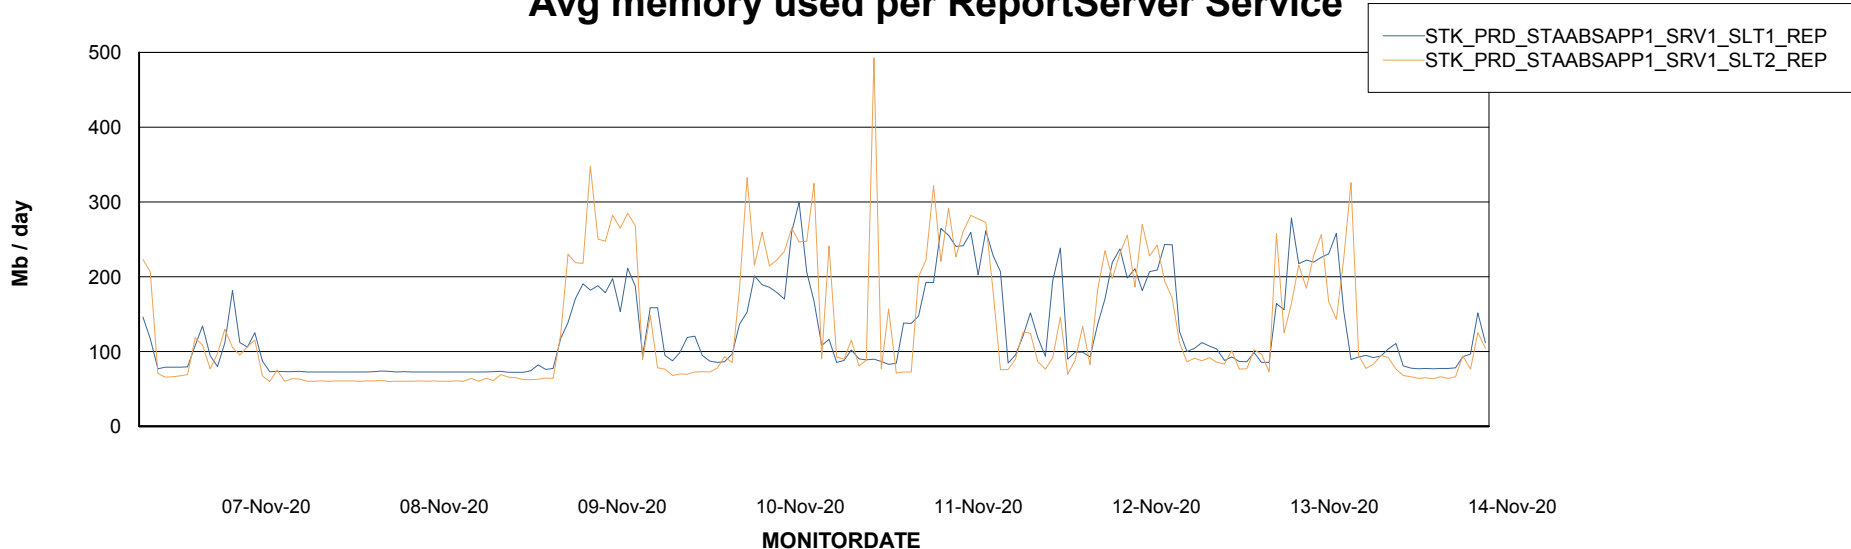

ABSSolute Application ReportServer Services

Avg memory used per ReportServer Service