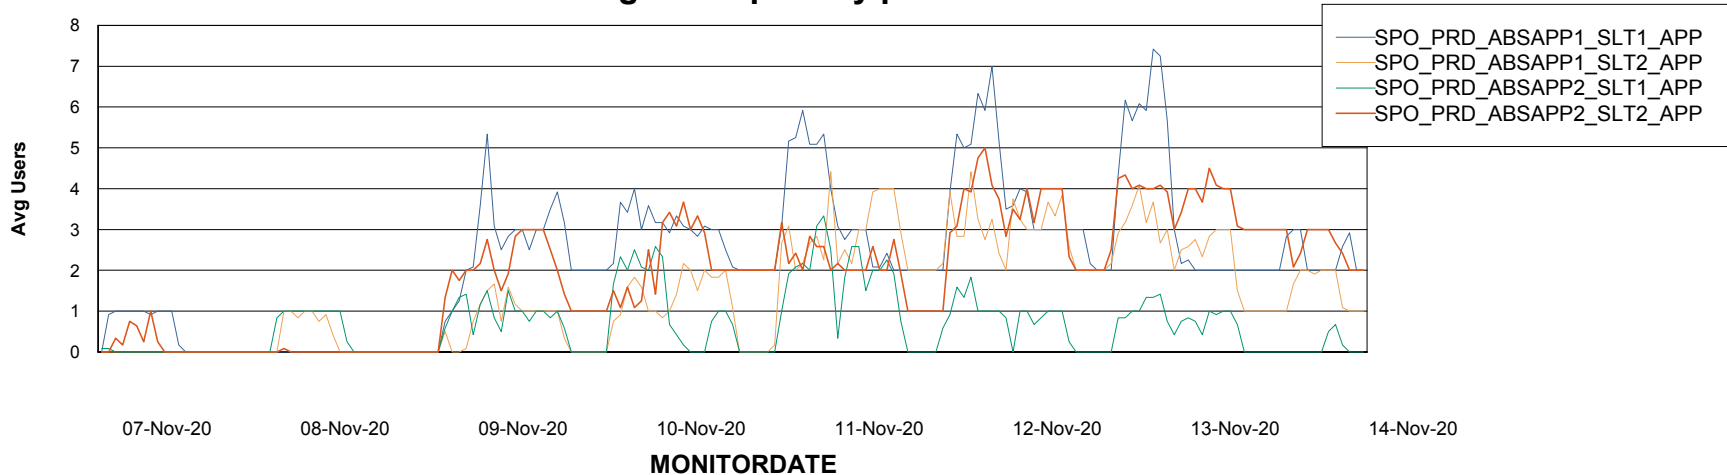

Avg users per day per ABS server