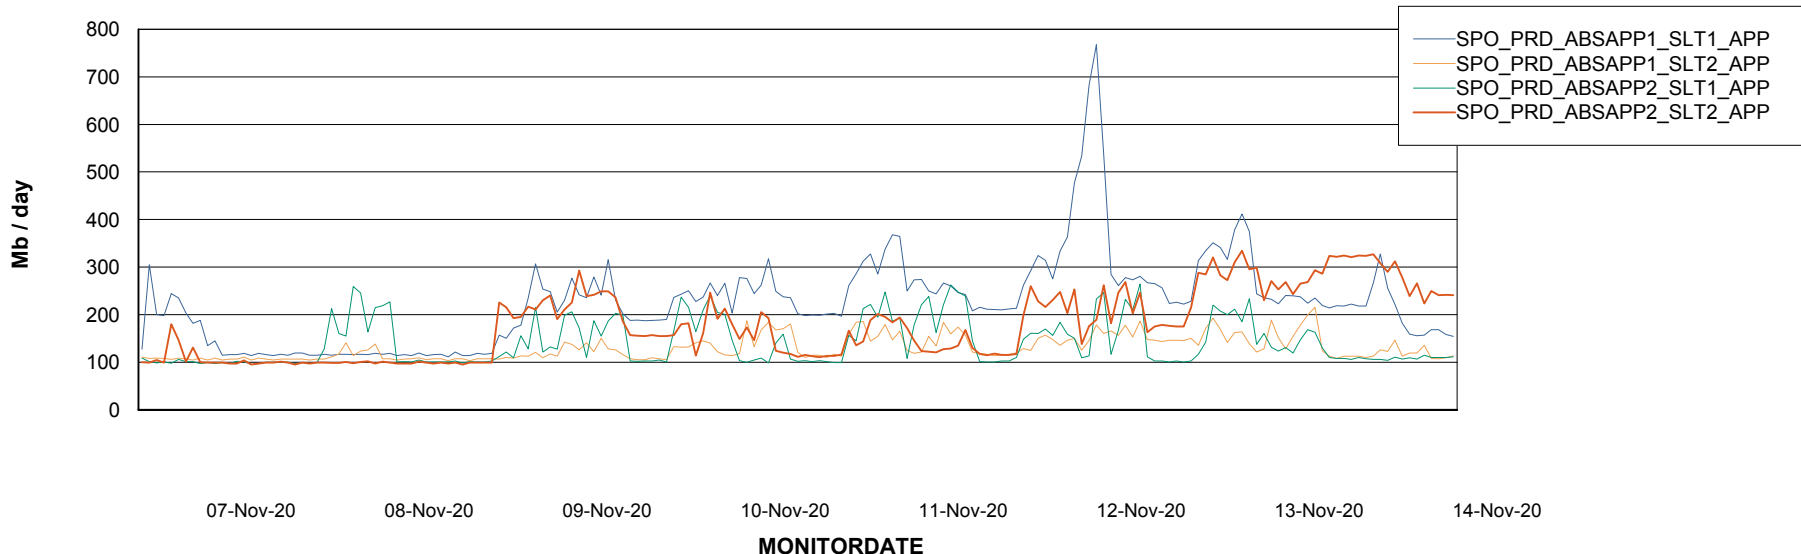

Standby Database Health SPO_Production Silver

Recovery lag for last 7 days

Weekly SLA Customer Report

Customer SPO_Production Silver
Database ID 57

ABSSolute Application Server Services

Avg memory used per ABS Server Service