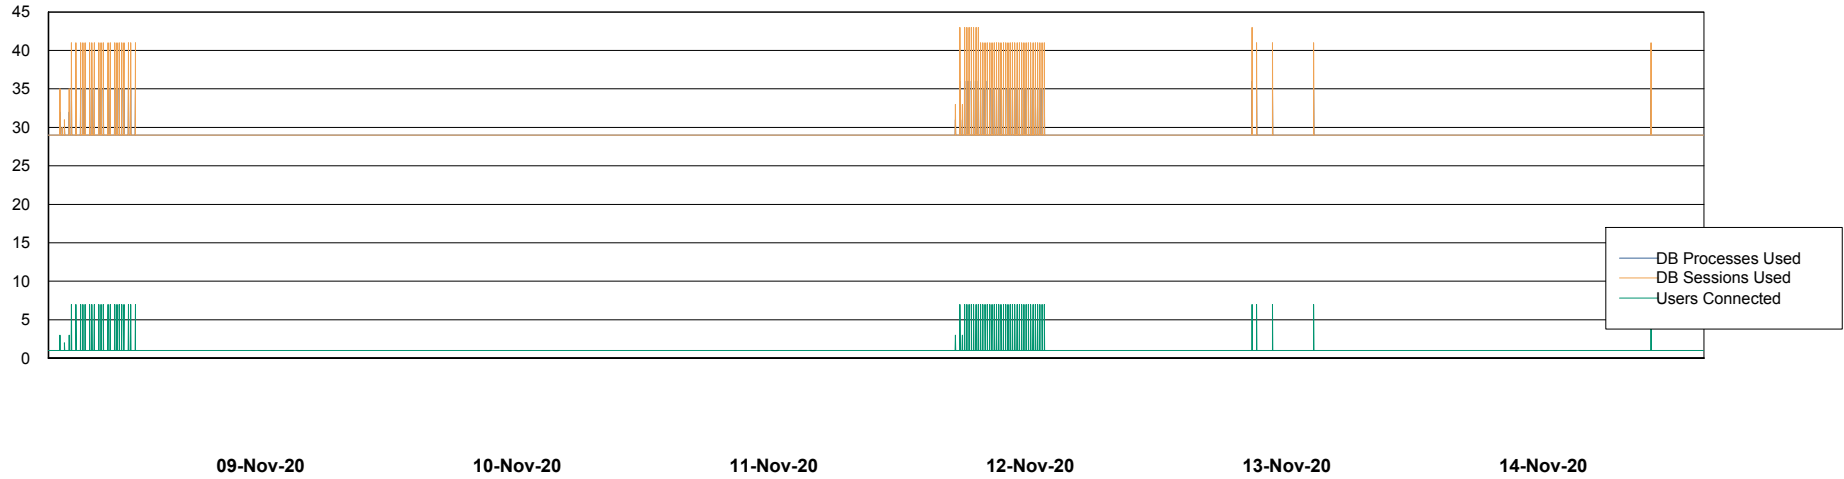

DB Processes Max 300
DB Sessions Max 472

Weekly SLA Customer Report

Customer SPO_Production Silver
Database ID 57

Database Performance SPODB_Standby

DB Processes Max 300
DB Sessions Max 472

Weekly SLA Customer Report