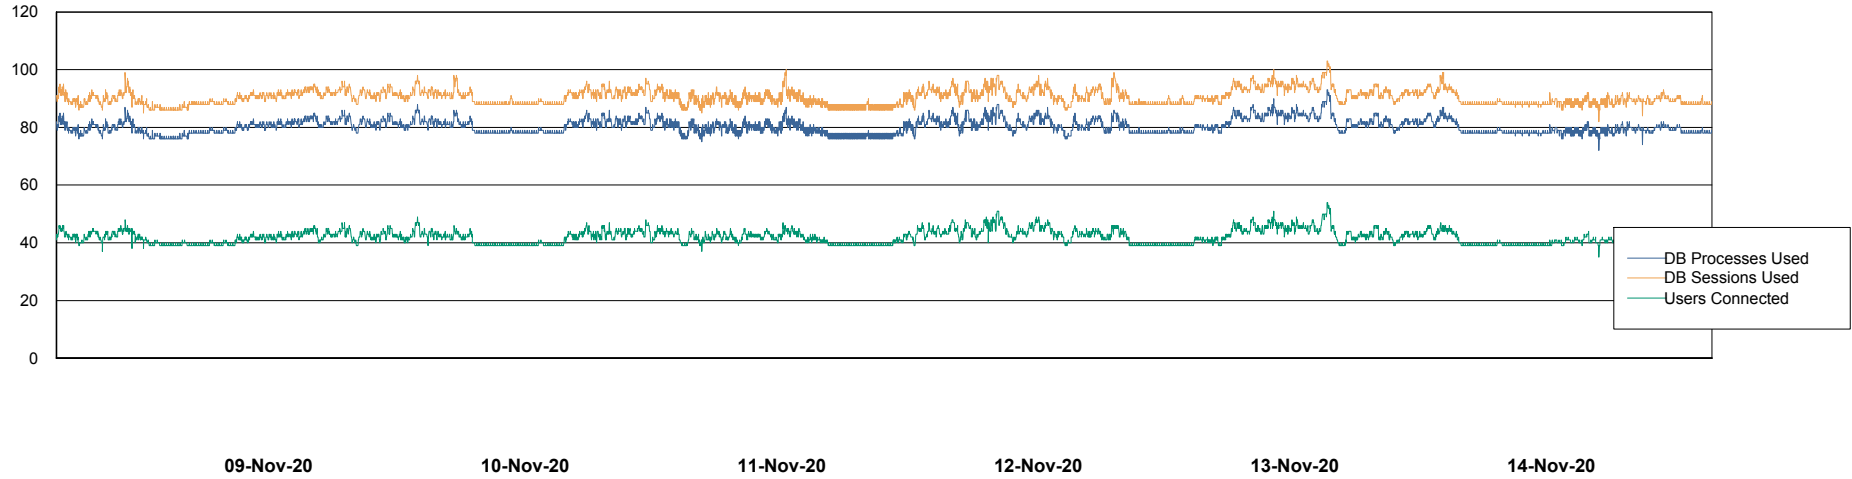

Database Performance SPODB_Production

DB Processes Max 300
DB Sessions Max 472