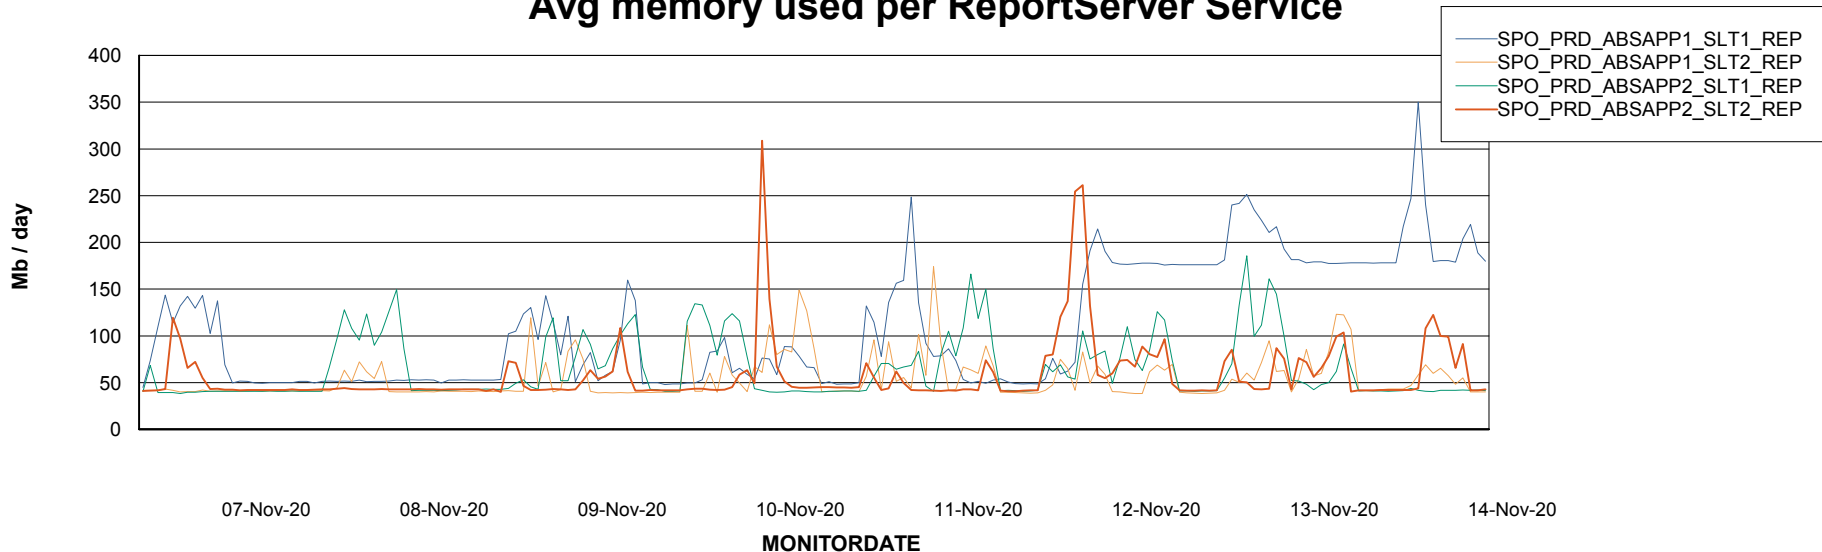

Avg users per day per ABS server

Weekly SLA Customer Report

Customer SPO_Production Silver
Database ID 57

ABSSolute Application ReportServer Services

Avg memory used per ReportServer Service

Disaster per ABS component