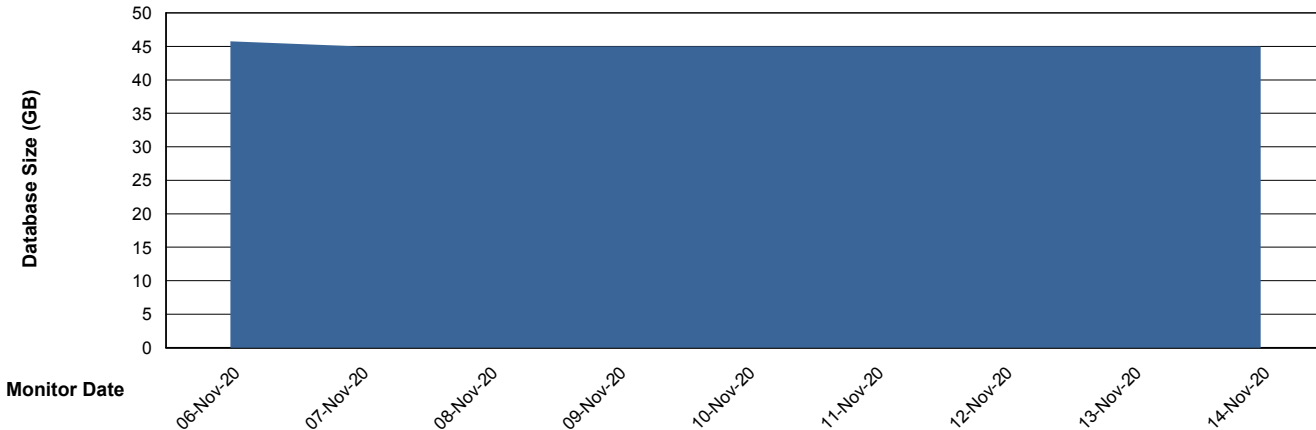

Weekly SLA Customer Report

Customer SPO_Production Silver
Database ID 57

Database Performance SPODB_BI

Weekly SLA Customer Report

Customer SPO_Production Silver
Database ID 57

Database Performance SPODB_Production

DB Processes Max 300
DB Sessions Max 472

Weekly SLA Customer Report

Customer SPO_Production Silver
Database ID 57

Database Performance SPODB_Standby

DB Processes Max 300
DB Sessions Max 472

Weekly SLA Customer Report

Customer SPO_Production Silver
Database ID 57

DATABASE SIZE SPODB_BI

Database growth over last month

DATABASE SIZE SPODB_Production

Database growth over last month

Weekly SLA Customer Report

Customer SPO_Production Silver
Database ID 57