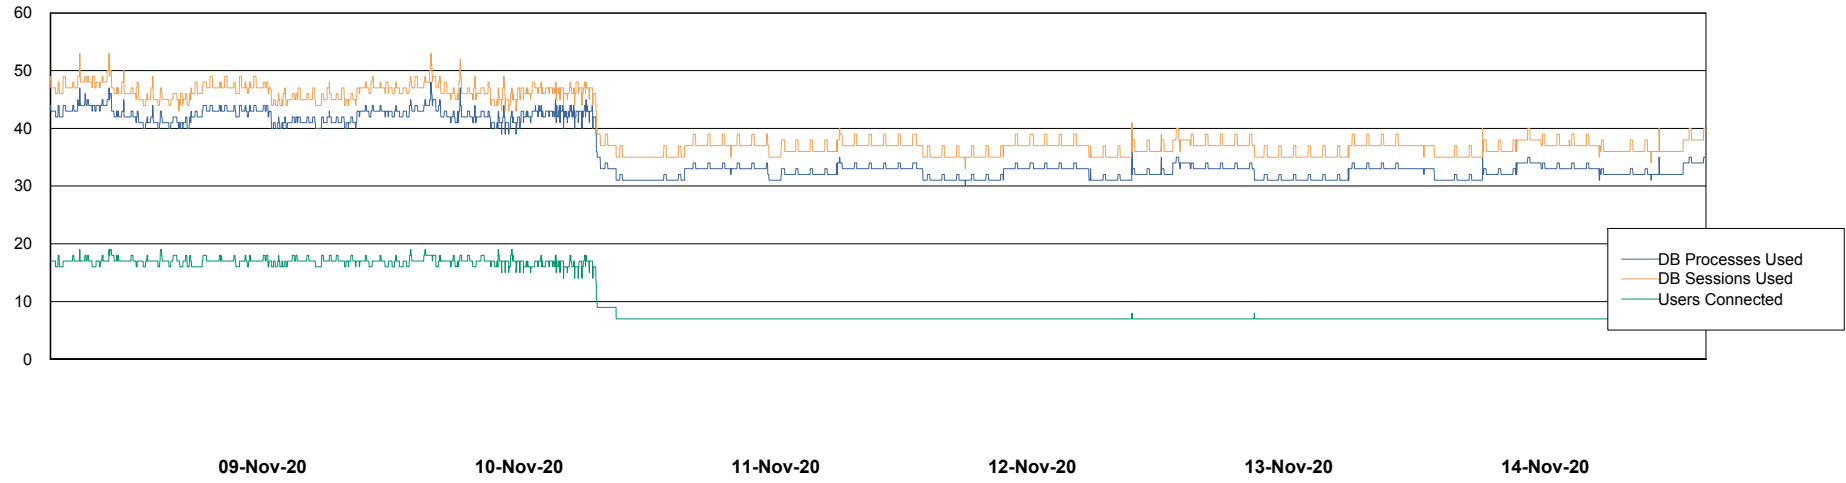

Database Performance SPODB_BI