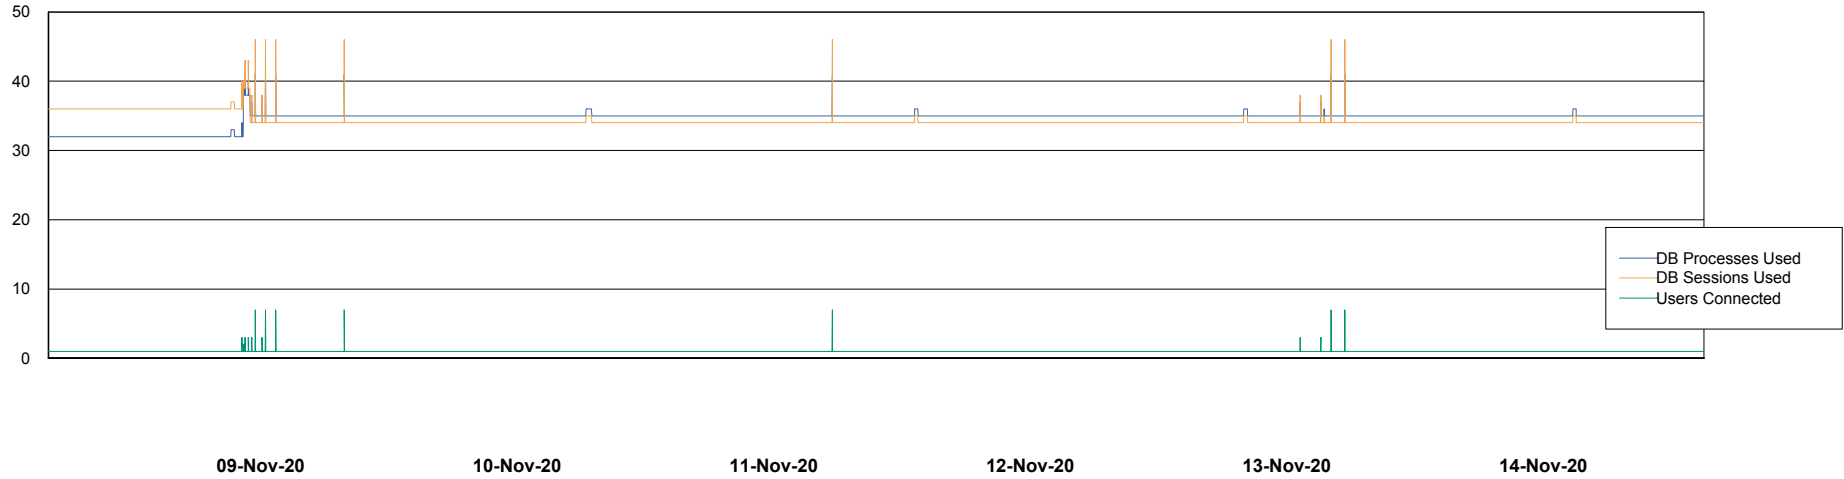

Weekly SLA Customer Report

Customer SPI_Production
Database ID 49

Database Performance SPIDB_Production

DB Processes Max 500
DB Sessions Max 772

Weekly SLA Customer Report

Customer SPI_Production
Database ID 49

Database Performance SPIDB_Standby

DB Processes Max 500
DB Sessions Max 772

Weekly SLA Customer Report

Customer SPI_Production
 Database ID 49

DATABASE SIZE SPIDB_Production

Database growth over last month