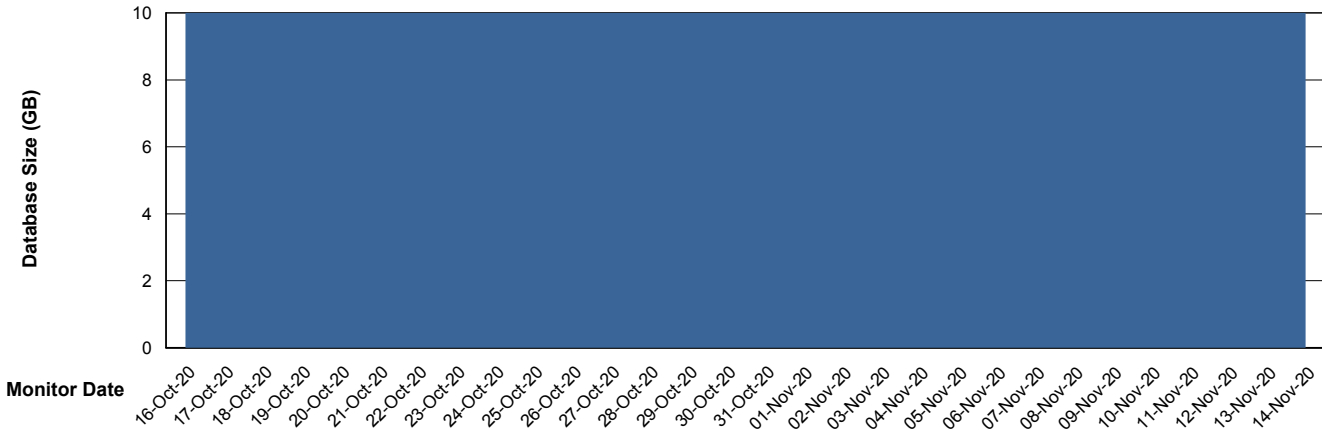

Weekly SLA Customer Report

Customer SPI_Production
Database ID 49

Database Performance SPIDB_Production

DB Processes Max 500
DB Sessions Max 772

Weekly SLA Customer Report

Customer SPI_Production
Database ID 49

Database Performance SPIDB_Standby

DB Processes Max 500
DB Sessions Max 772

Weekly SLA Customer Report

Customer SPI_Production
 Database ID 49

DATABASE SIZE SPIDB_Production

Database growth over last month

Database Tablespace SPIDB_Production

Date	Tablespace Name	Filesize (Gb)	Usedsize (Gb)	Percentage free
14-Nov-20	ABSDATA	4	3	25
	INDX	8	4	50
13-Nov-20	ABSDATA	4	3	25
	INDX	8	4	50
12-Nov-20	ABSDATA	4	3	25
	INDX	8	4	50
11-Nov-20	ABSDATA	4	3	25
	INDX	8	4	50
10-Nov-20	ABSDATA	4	3	25
	INDX	8	4	50
09-Nov-20	ABSDATA	4	3	25
	INDX	8	4	50
08-Nov-20	ABSDATA	4	3	25
	INDX	8	4	50