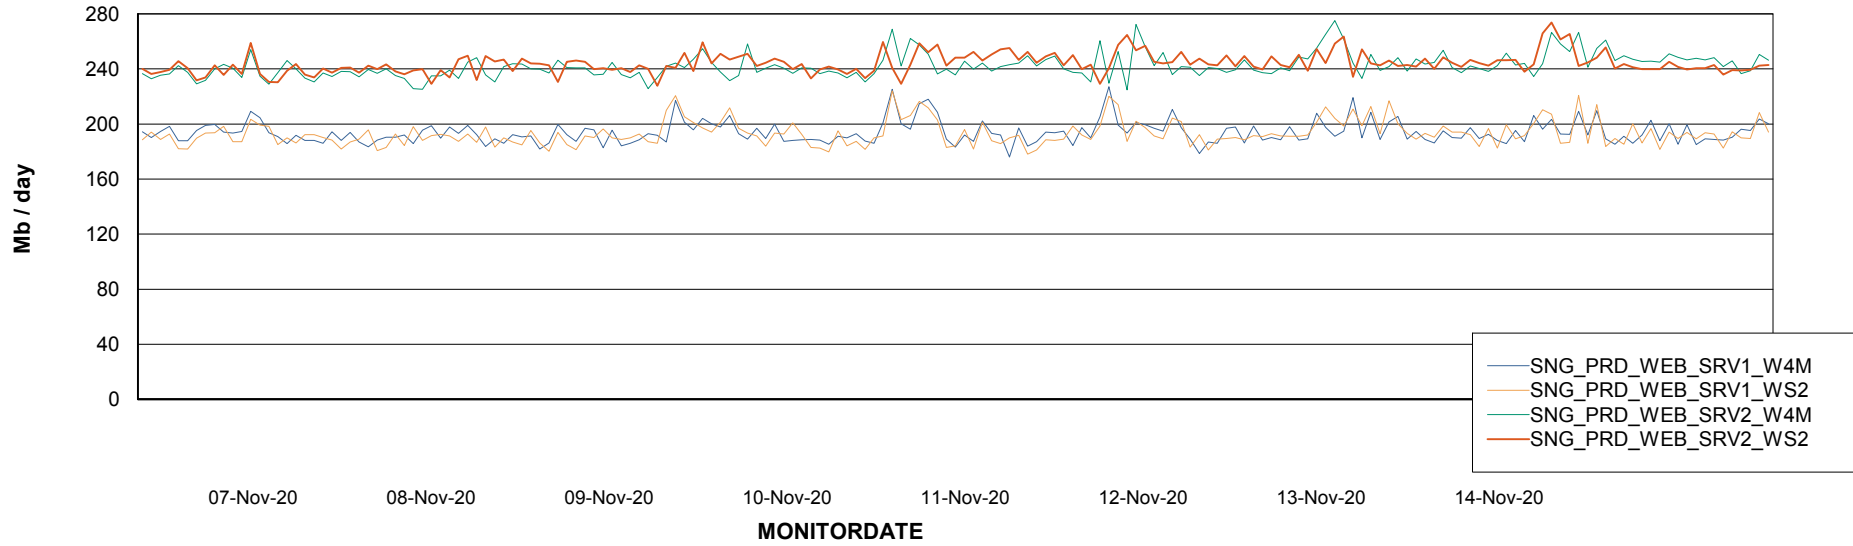

ABSSolute Web Component Services

Avg memory used per ABS Web component