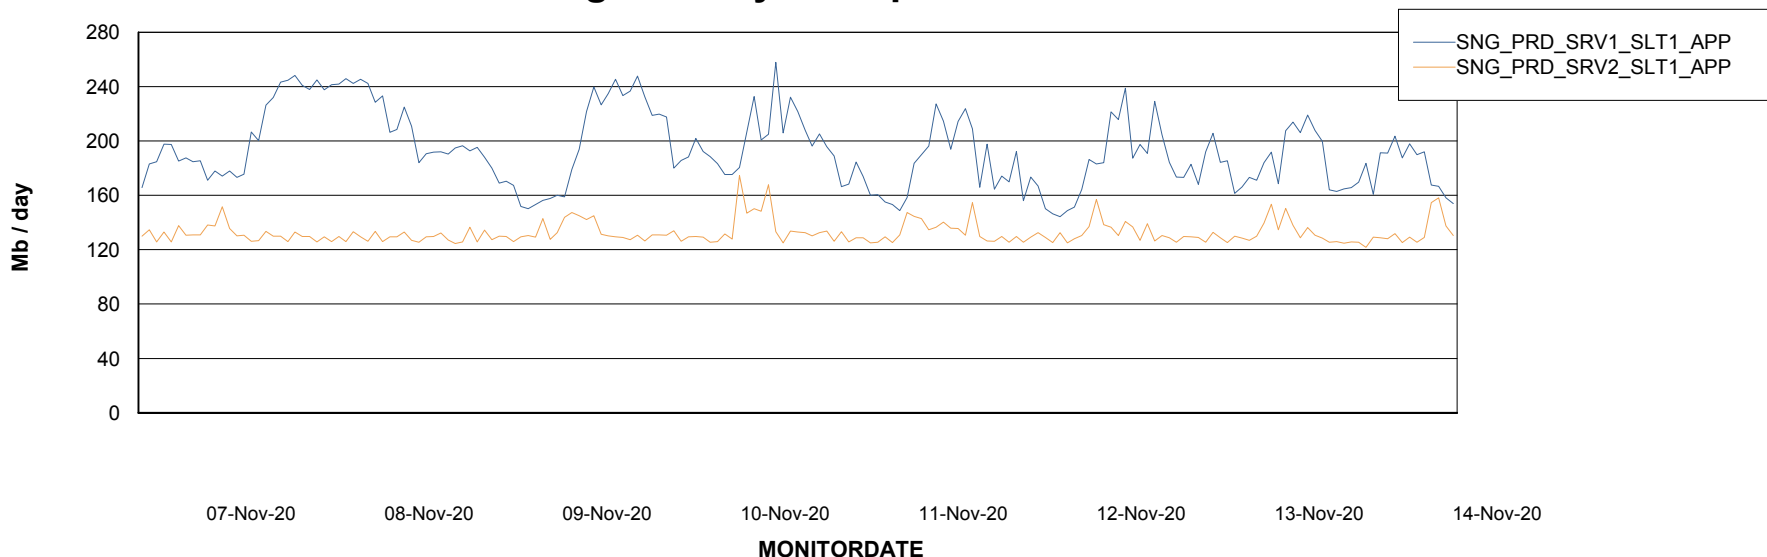

ABSSolute Application Server Services

Avg memory used per ABS Server Service