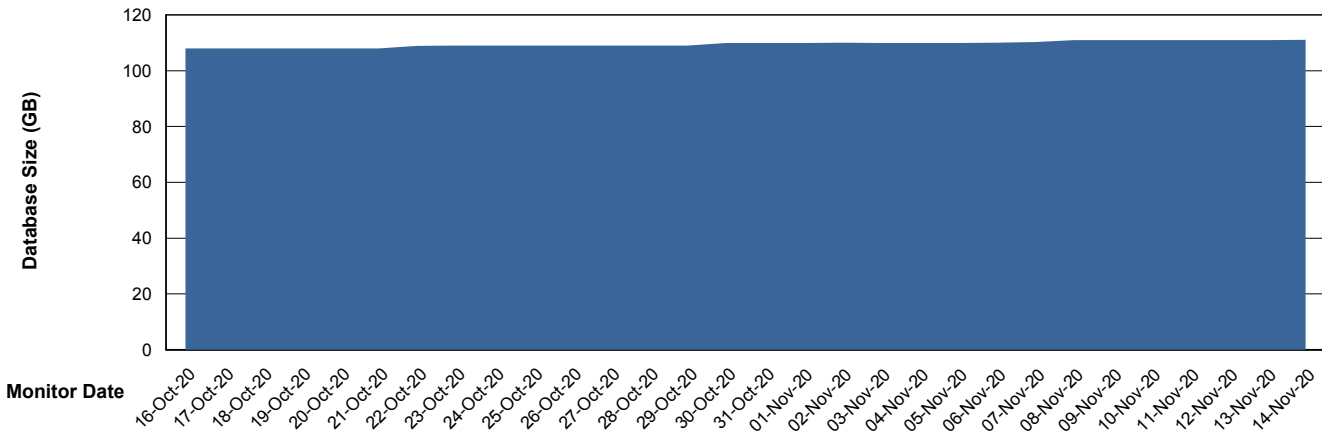

DATABASE SIZE SNGDB_Production

Database growth over last month

Database Tablespace SNGDB_Production

Date	Tablespace Name	Filesize (Gb)	Usedsize (Gb)	Percentage free
14-Nov-20	ABSDATA	40	25	38
	INDX	80	62	23
13-Nov-20	ABSDATA	40	25	38
	INDX	80	62	23
12-Nov-20	ABSDATA	40	25	38
	INDX	80	62	23
11-Nov-20	ABSDATA	40	25	38
	INDX	80	62	23
10-Nov-20	ABSDATA	40	25	38
	INDX	80	62	23
09-Nov-20	ABSDATA	40	25	38
	INDX	80	62	23
08-Nov-20	ABSDATA	40	25	38
	INDX	80	62	23