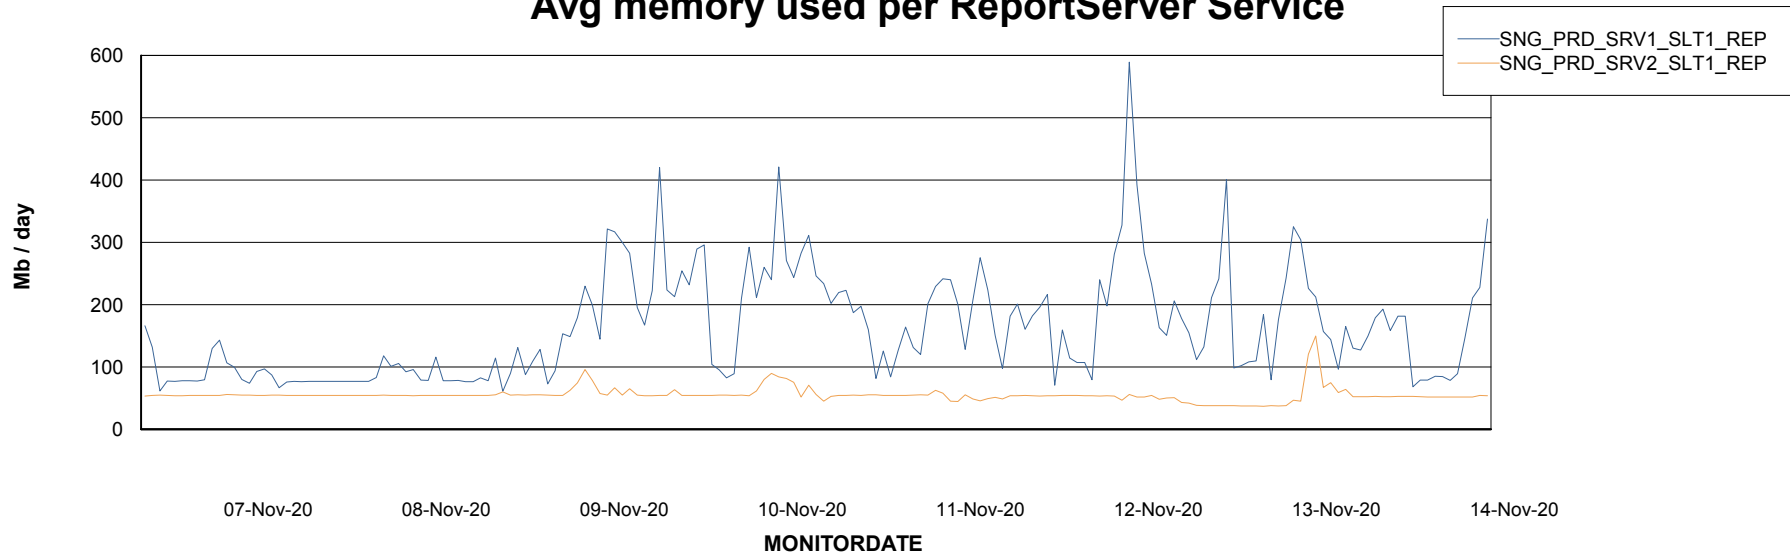

ABSSolute Application ReportServer Services

Avg memory used per ReportServer Service