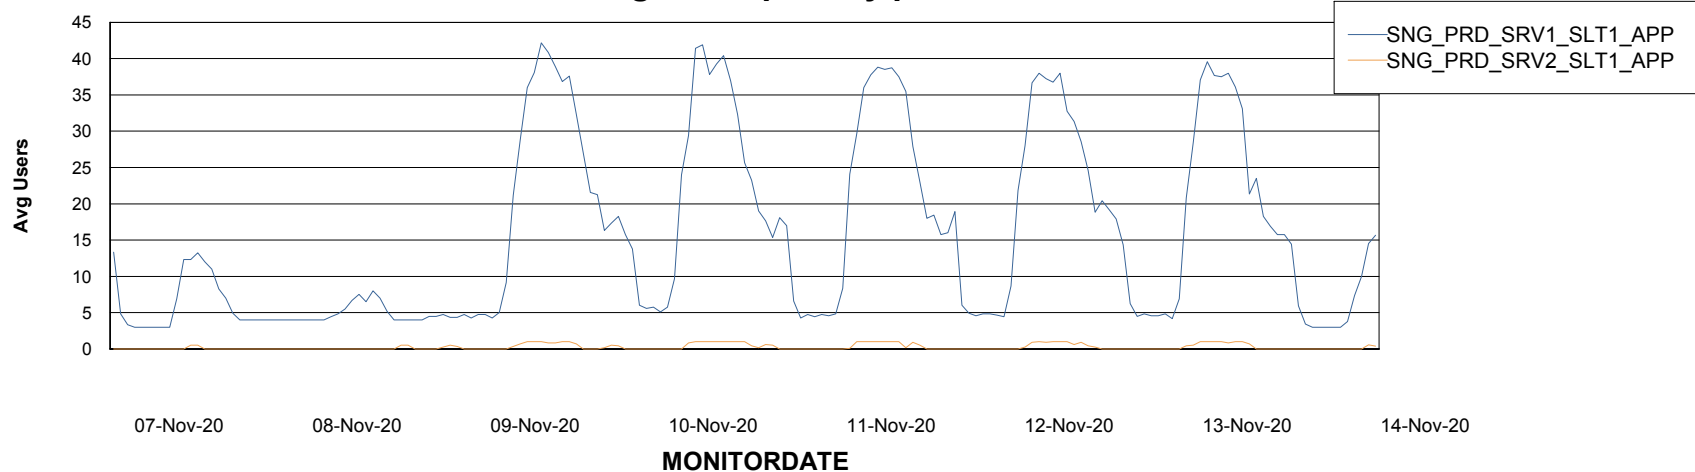

Avg users per day per ABS server