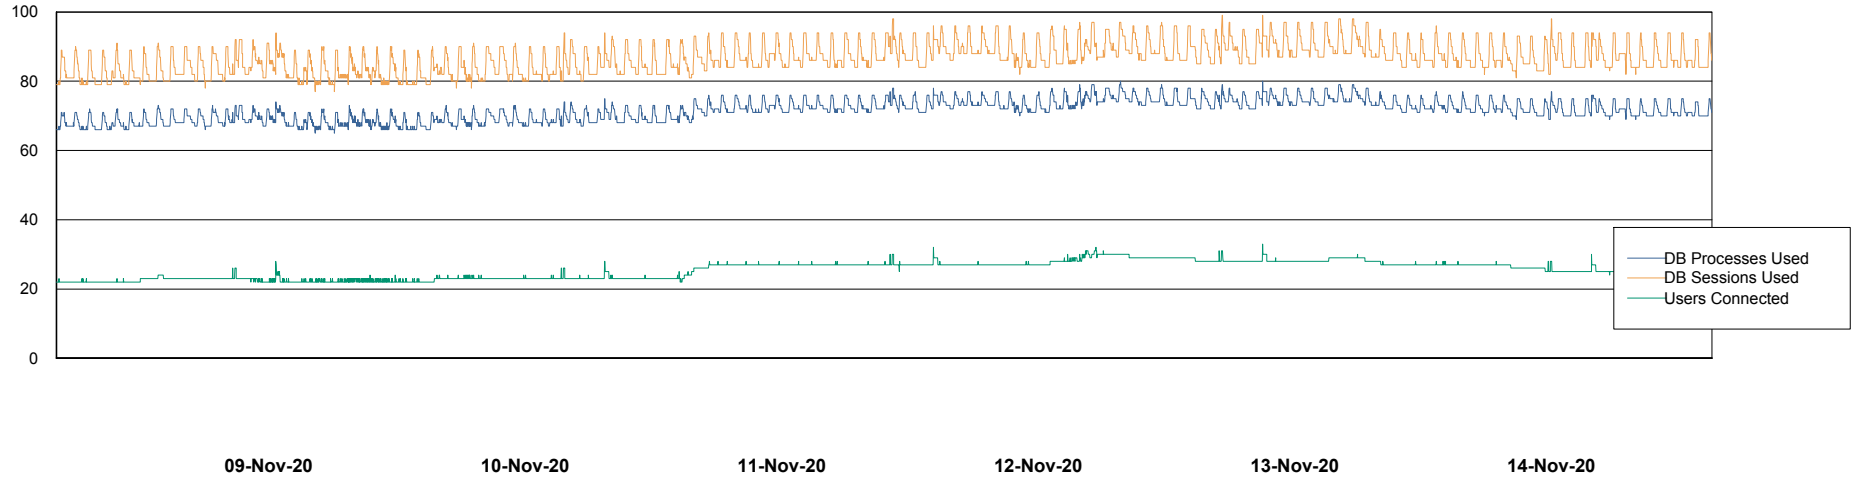

Database Performance RSS_DB_Primary (2020)

DB Processes Max 300
DB Sessions Max 472