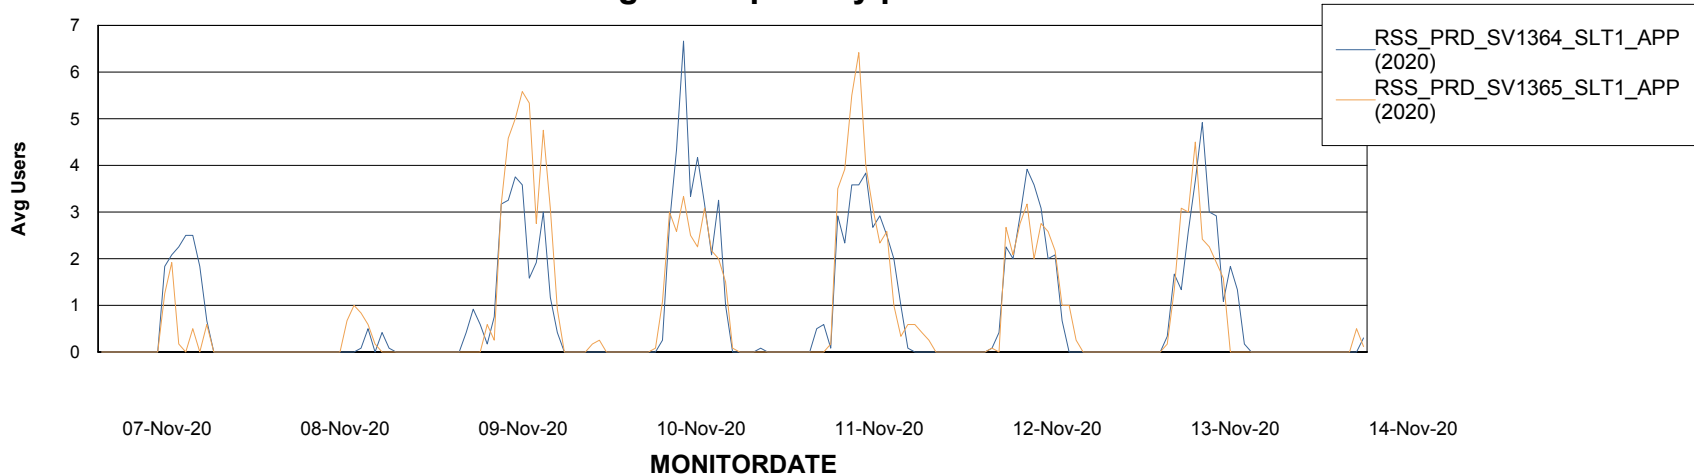

Weekly SLA Customer Report

Customer RSS Production
Database ID 52

ABSSolute Application Server Services

Avg memory used per ABS Server Service

Avg users per day per ABS server

Weekly SLA Customer Report

Customer RSS Production
Database ID 52