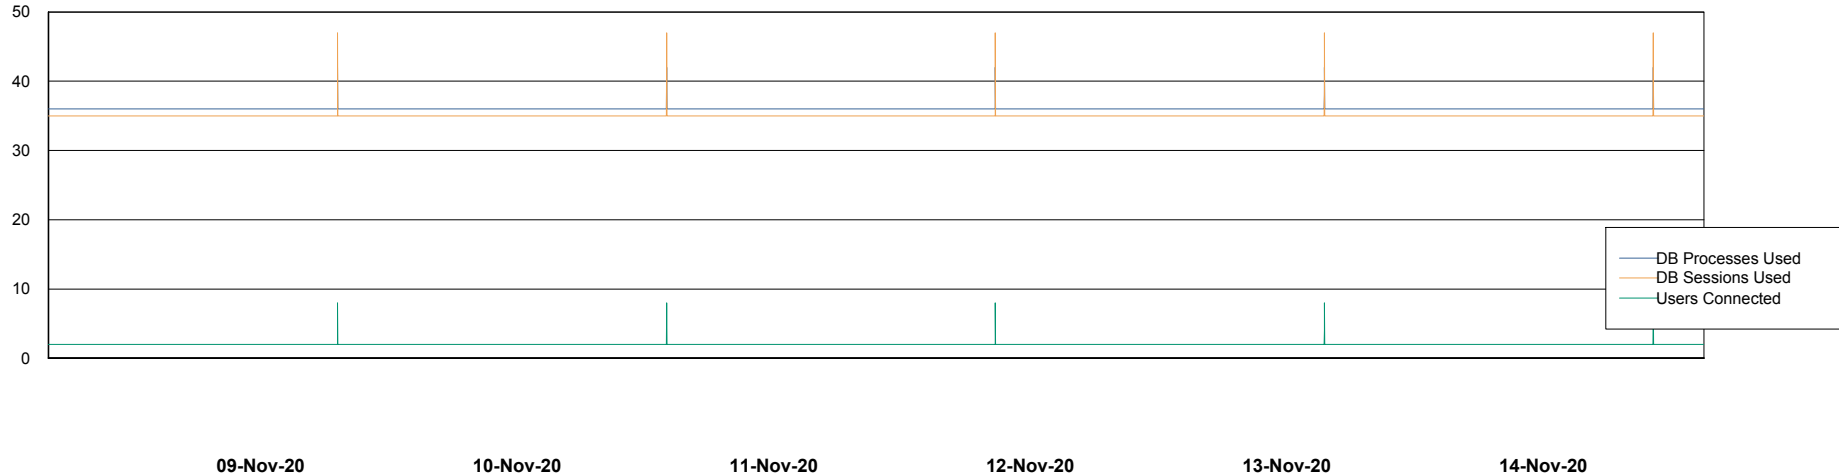

Database Performance RSS_DB_Standby (2020)

DB Processes Max 300
DB Sessions Max 472