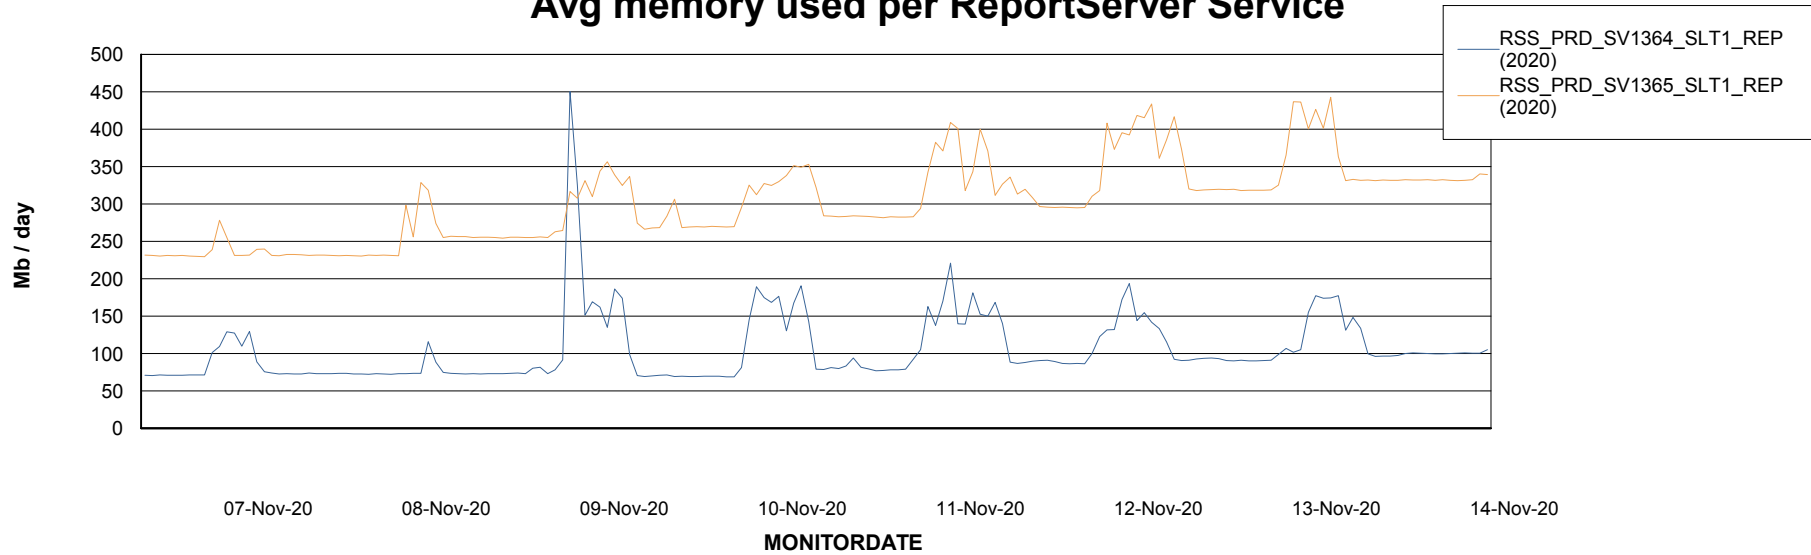

ABSSolute Application ReportServer Services

Avg memory used per ReportServer Service