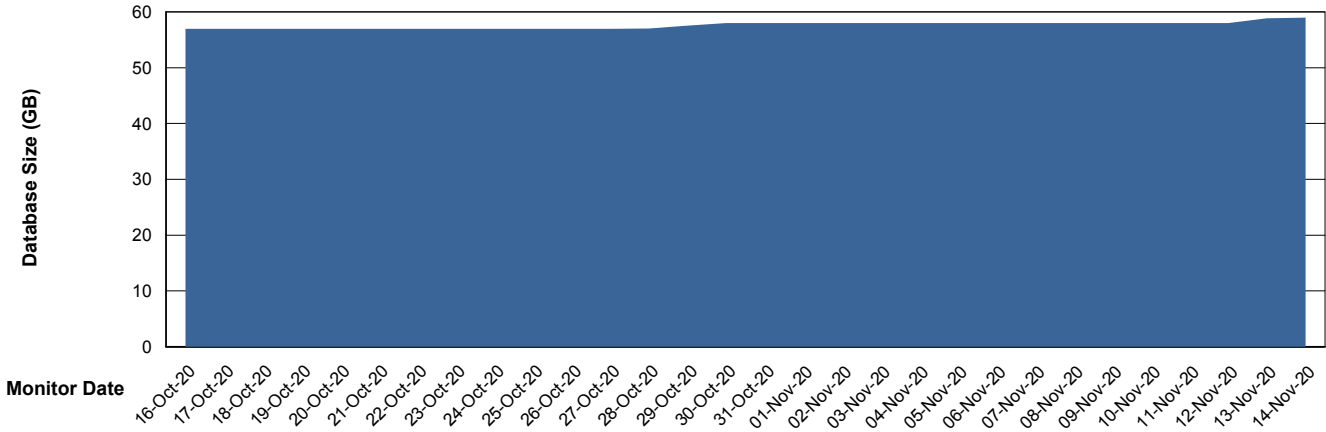

Database Performance RSS_DB_Standby (2020)

DB Processes Max 300
DB Sessions Max 472

Weekly SLA Customer Report

Customer RSS Production
 Database ID 52

DATABASE SIZE RSS_DB_Primary (2020)

Database growth over last month