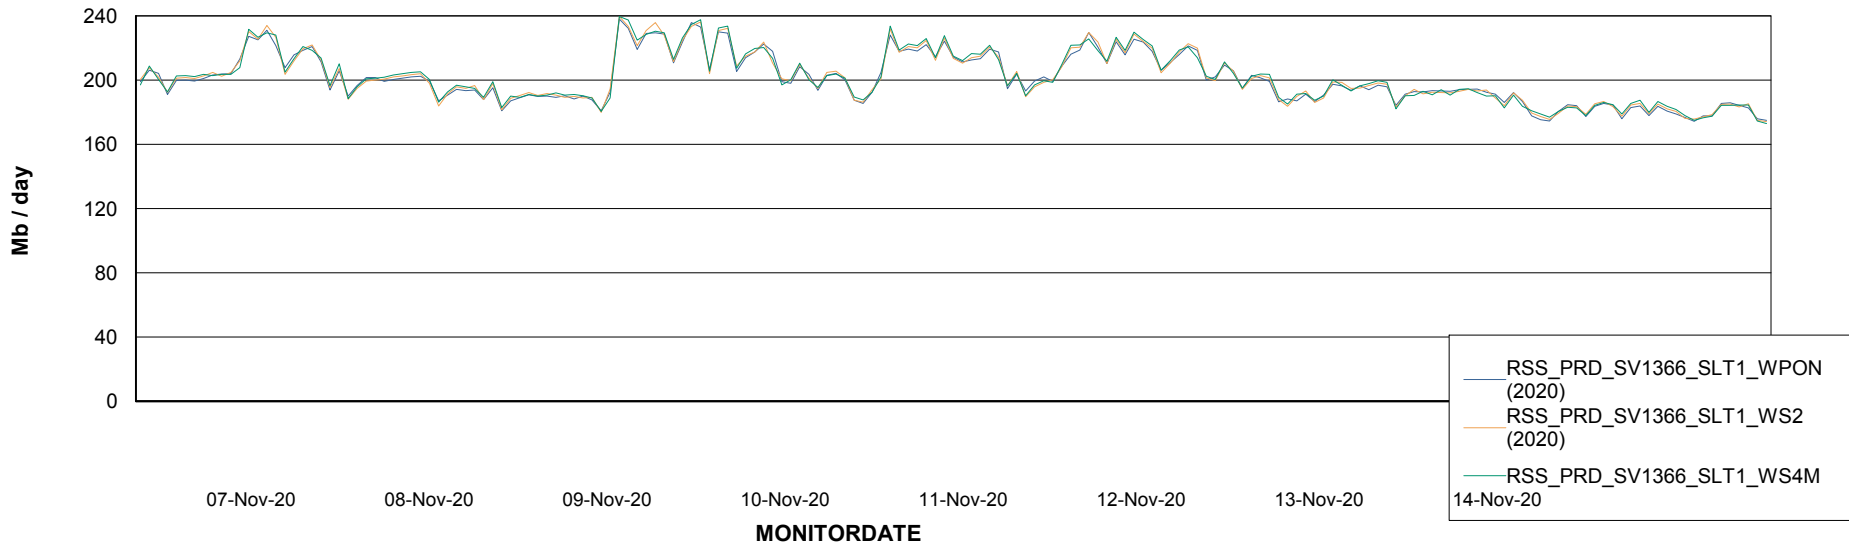

ABSSolute Application ReportServer Services

Avg memory used per ReportServer Service

Weekly SLA Customer Report

Customer RSS Production
Database ID 52

ABSSolute Web Component Services

Avg memory used per ABS Web component