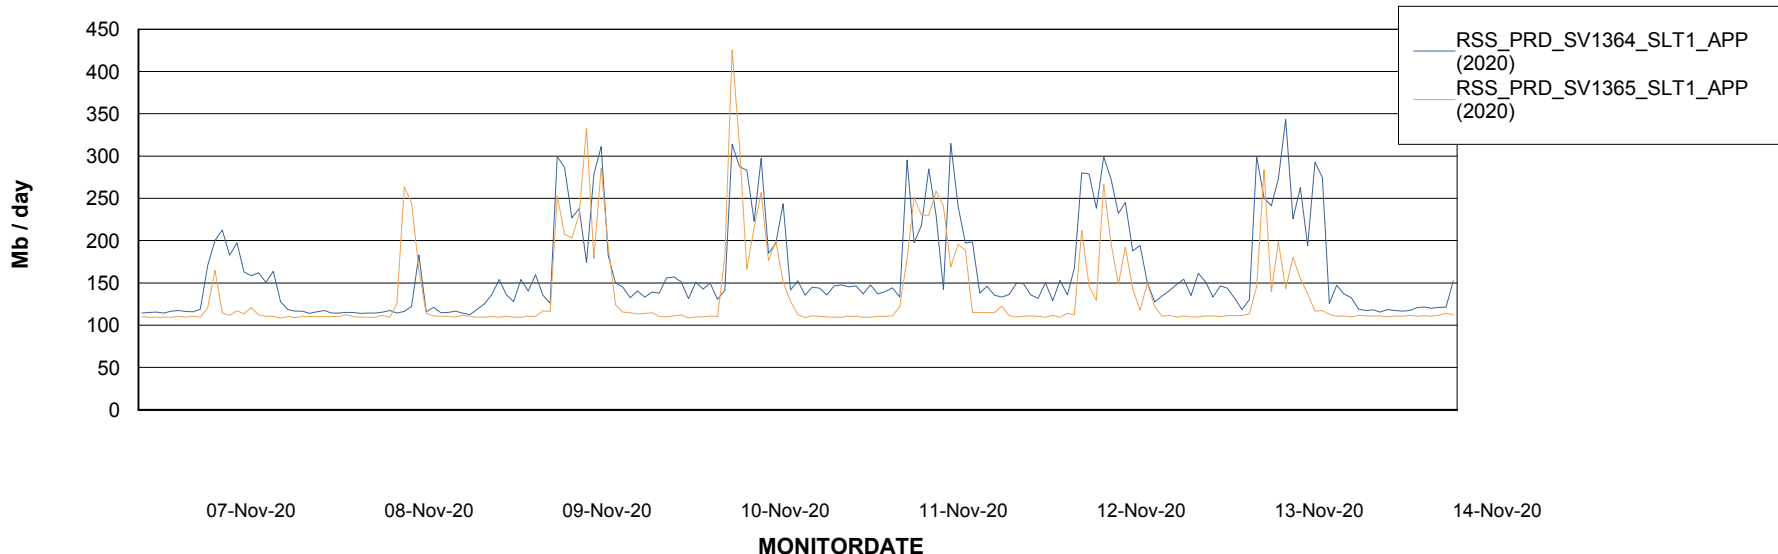

ABSSolute Application Server Services

Avg memory used per ABS Server Service