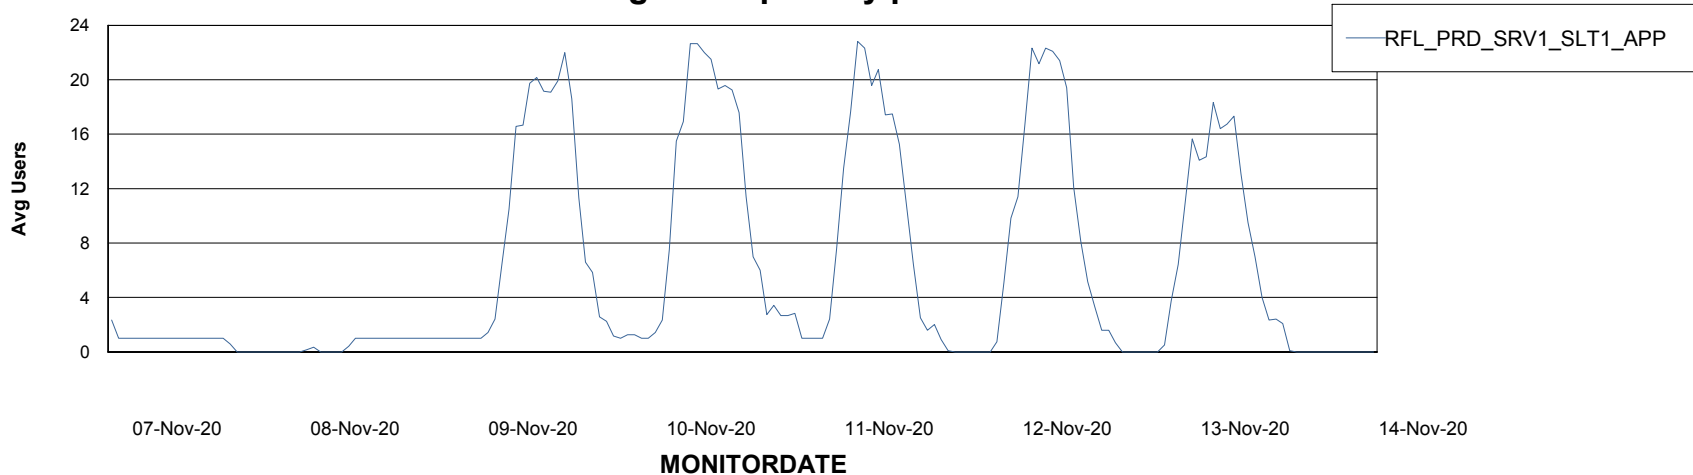

Weekly SLA Customer Report

Customer RFL_Production
Database ID 36

ABSSolute Application Server Services

Avg memory used per ABS Server Service

Avg users per day per ABS server

Weekly SLA Customer Report

Customer RFL_Production
Database ID 36