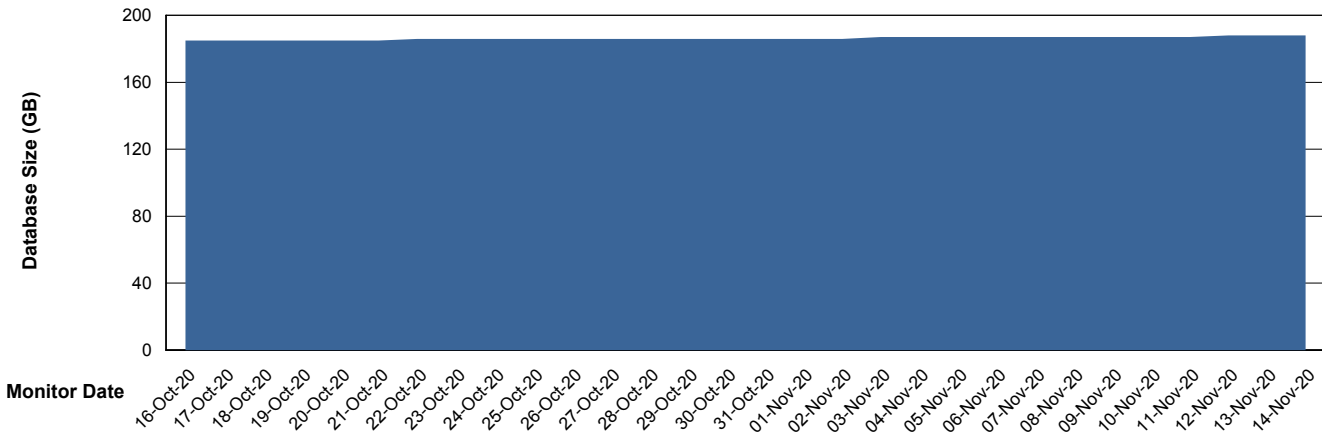

DB Processes Max 500

Weekly SLA Customer Report

Customer RFL_Production
 Database ID 36

DATABASE SIZE RFLDB_Production

Database growth over last month

Database Tablespace RFLDB_Production

Date	Tablespace Name	Filesize (Gb)	Usedsize (Gb)	Percentage free
14-Nov-20	ABSDATA	72	56	22
	INDX	186	130	30
13-Nov-20	ABSDATA	72	56	22
	INDX	186	130	30
12-Nov-20	ABSDATA	72	56	22
	INDX	186	130	30
11-Nov-20	ABSDATA	72	56	22
	INDX	186	130	30
10-Nov-20	ABSDATA	72	56	22
	INDX	186	130	30
09-Nov-20	ABSDATA	72	56	22
	INDX	186	129	30
08-Nov-20	ABSDATA	72	56	22
	INDX	186	129	30

Weekly SLA Customer Report

Customer RFL_Production
Database ID 36

ABSSolute Application Server Services

Avg memory used per ABS Server Service

Avg users per day per ABS server

Weekly SLA Customer Report

Customer RFL_Production
Database ID 36