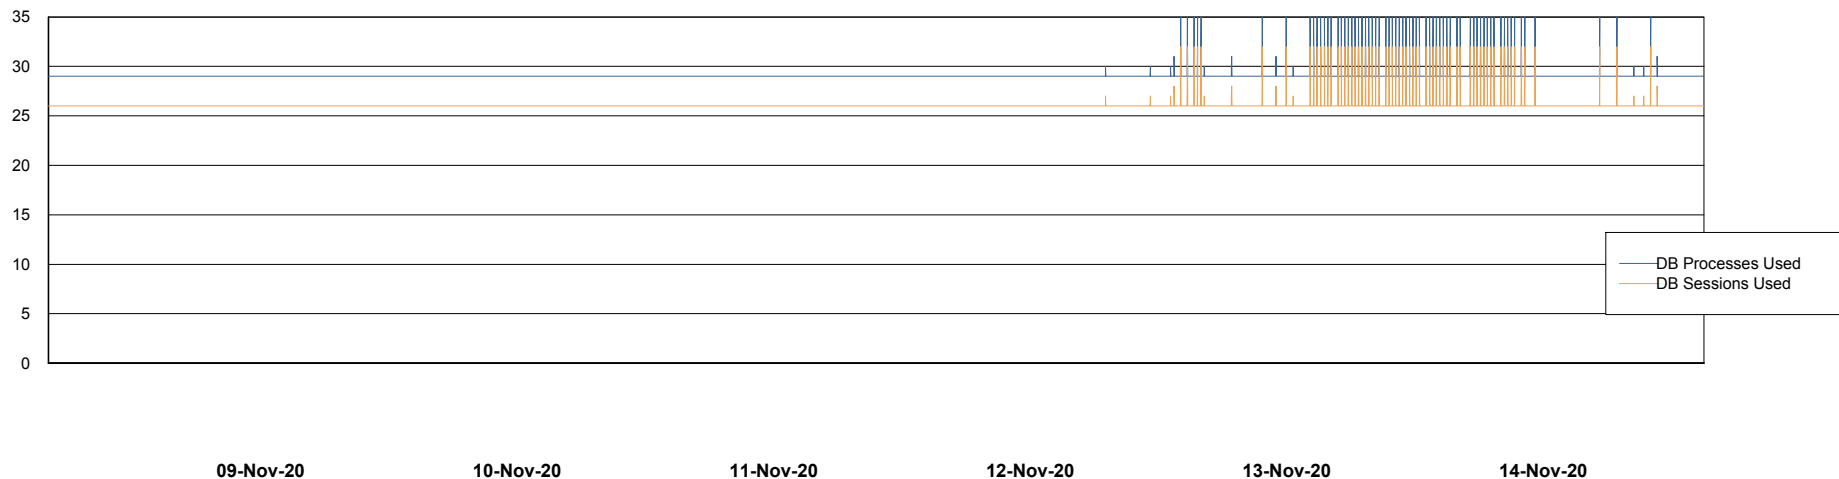

Weekly SLA Customer Report

Customer RFL_Production
Database ID 36

Database Performance RFLDB_Production

DB Processes Max 500

Weekly SLA Customer Report

Customer RFL_Production
Database ID 36

Database Performance RFLDB_Standby

DB Processes Max 500

Weekly SLA Customer Report

Customer RFL_Production
 Database ID 36

DATABASE SIZE RFLDB_Production

Database growth over last month

Database Tablespace RFLDB_Production

Date	Tablespace Name	Filesize (Gb)	Usedsize (Gb)	Percentage free
14-Nov-20	ABSDATA	72	56	22
	INDX	186	130	30
13-Nov-20	ABSDATA	72	56	22
	INDX	186	130	30
12-Nov-20	ABSDATA	72	56	22
	INDX	186	130	30
11-Nov-20	ABSDATA	72	56	22
	INDX	186	130	30
10-Nov-20	ABSDATA	72	56	22
	INDX	186	130	30
09-Nov-20	ABSDATA	72	56	22
	INDX	186	129	30
08-Nov-20	ABSDATA	72	56	22
	INDX	186	129	30