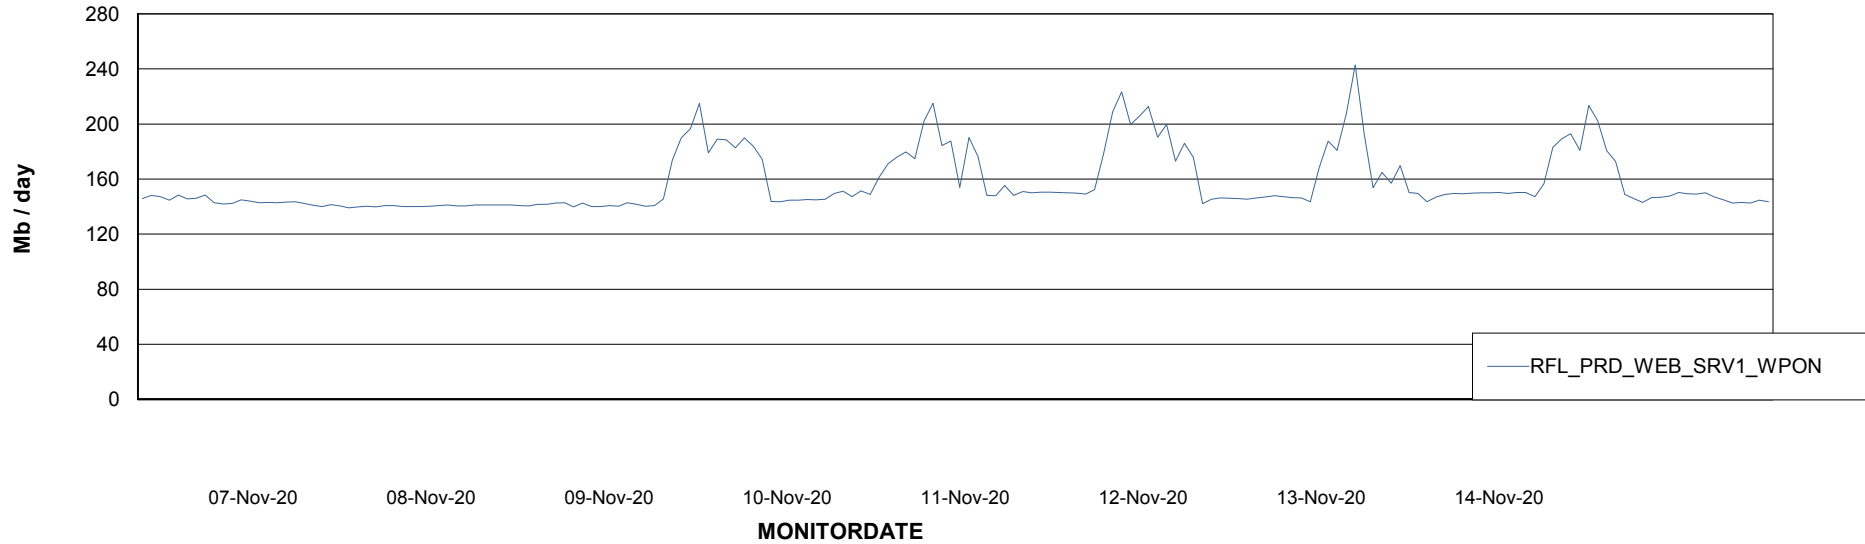

ABSSolute Application ReportServer Services

Avg memory used per ReportServer Service

Weekly SLA Customer Report

Customer RFL_Production
Database ID 36

ABSSolute Web Component Services

Avg memory used per ABS Web component