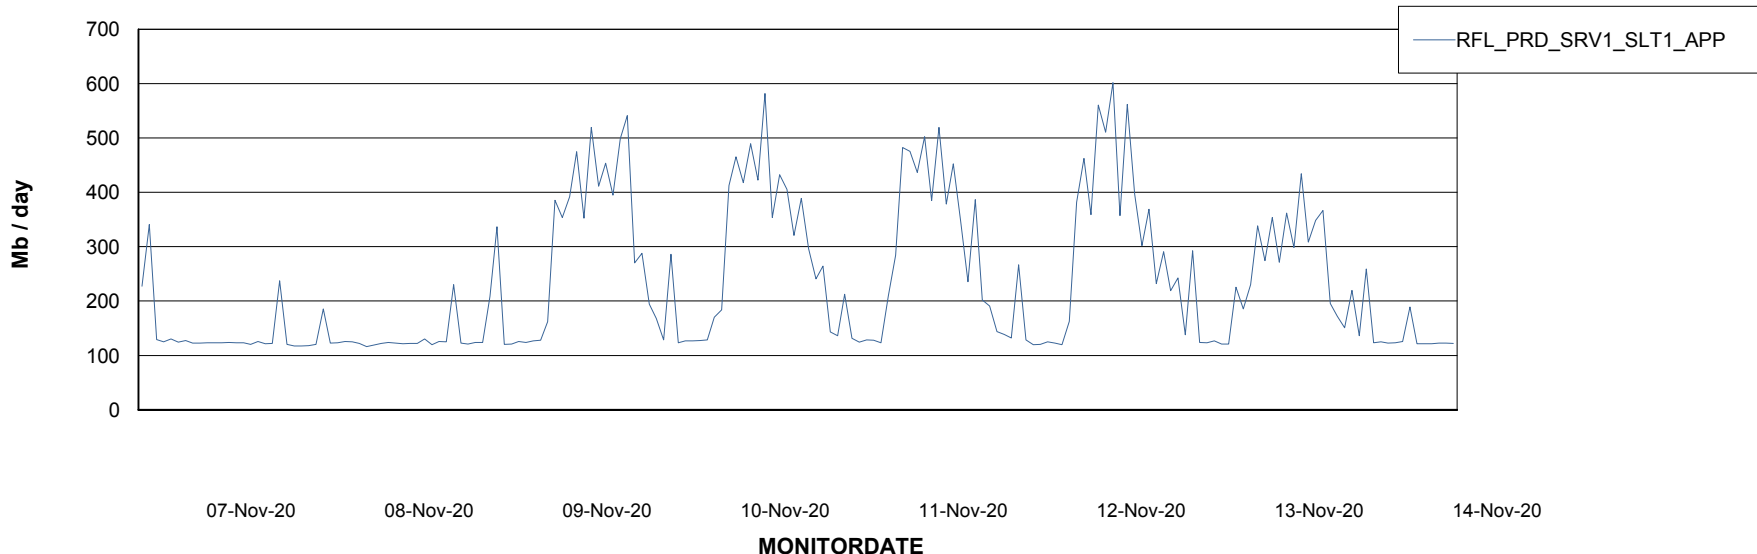

DB Processes Max 500

Weekly SLA Customer Report

Customer RFL_Production
 Database ID 36

DATABASE SIZE RFLDB_Production

Database growth over last month

Database Tablespace RFLDB_Production

Date	Tablespace Name	Filesize (Gb)	Usedsize (Gb)	Percentage free
14-Nov-20	ABSDATA	72	56	22
	INDX	186	130	30
13-Nov-20	ABSDATA	72	56	22
	INDX	186	130	30
12-Nov-20	ABSDATA	72	56	22
	INDX	186	130	30
11-Nov-20	ABSDATA	72	56	22
	INDX	186	130	30
10-Nov-20	ABSDATA	72	56	22
	INDX	186	130	30
09-Nov-20	ABSDATA	72	56	22
	INDX	186	129	30
08-Nov-20	ABSDATA	72	56	22
	INDX	186	129	30

Weekly SLA Customer Report

Customer RFL_Production
Database ID 36

ABSSolute Application Server Services

Avg memory used per ABS Server Service

Avg users per day per ABS server

Weekly SLA Customer Report

Customer RFL_Production
Database ID 36