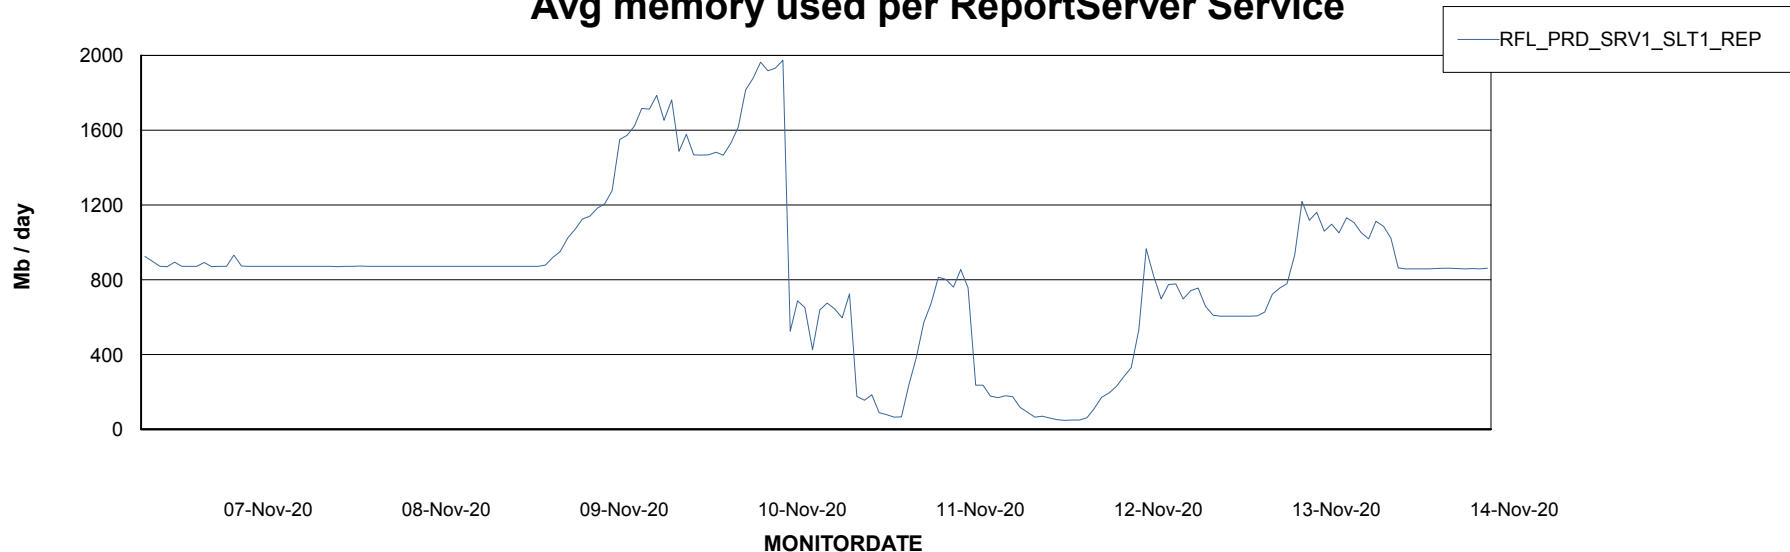

ABSSolute Application ReportServer Services

Avg memory used per ReportServer Service