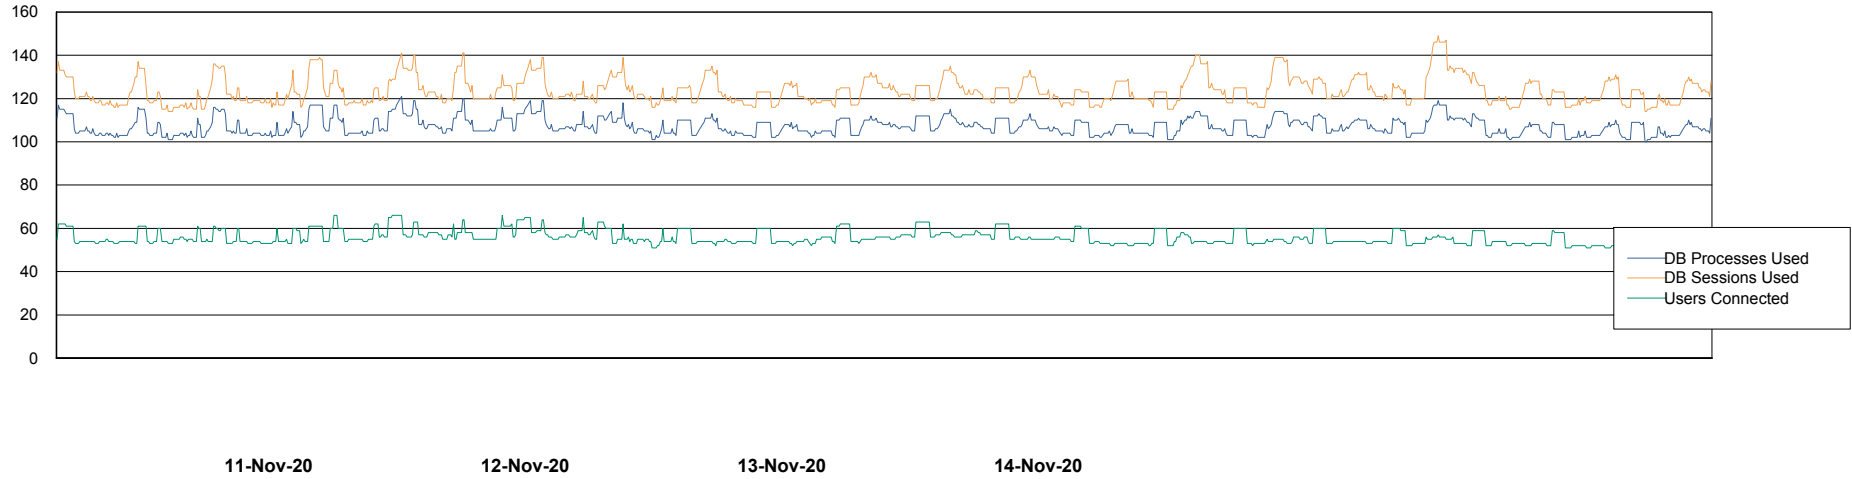

Database Performance PCODB_Production

DB Processes Max 350
DB Sessions Max 560