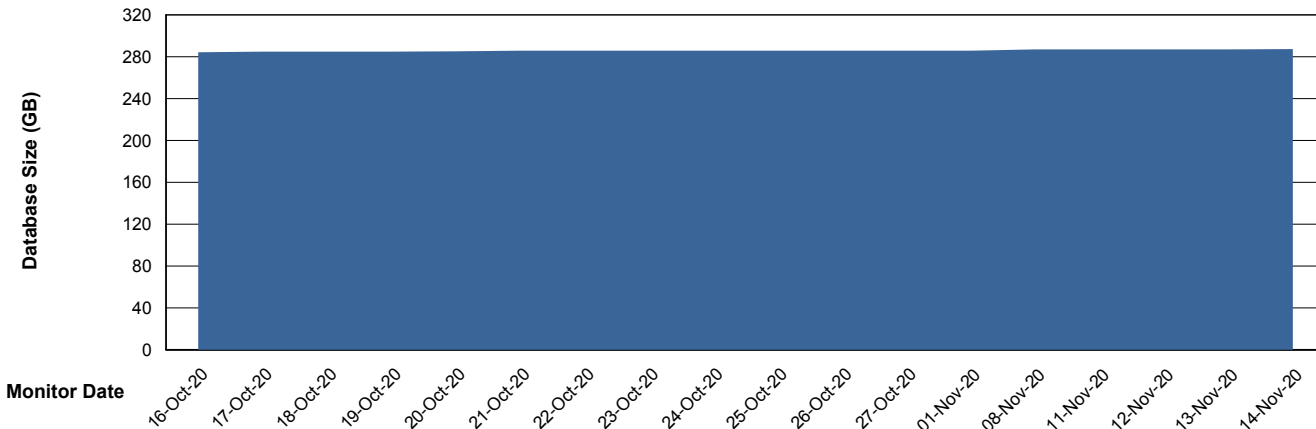

Database Performance PCODB_Standby

DB Processes Max 350
DB Sessions Max 552

Weekly SLA Customer Report

Customer PCO Production
 Database ID 44

DATABASE SIZE PCODB_Production

Database growth over last month