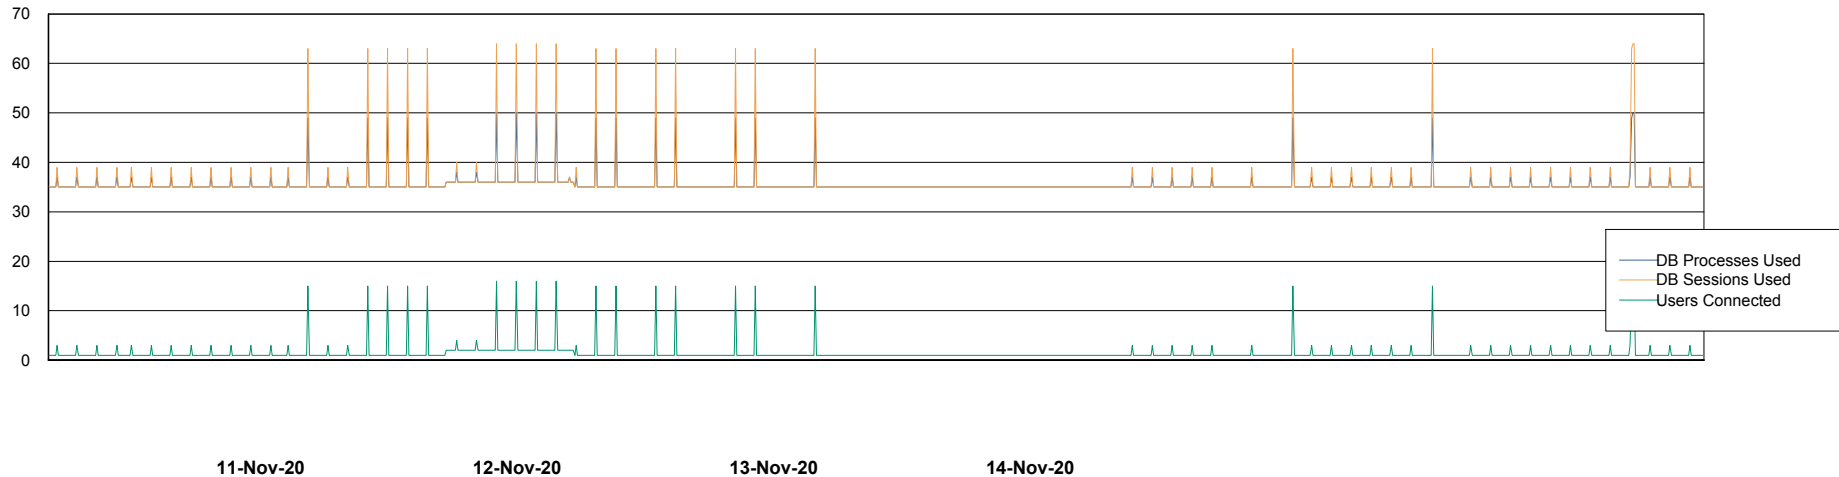

Database Performance PCODB_Standby

DB Processes Max 350
DB Sessions Max 552