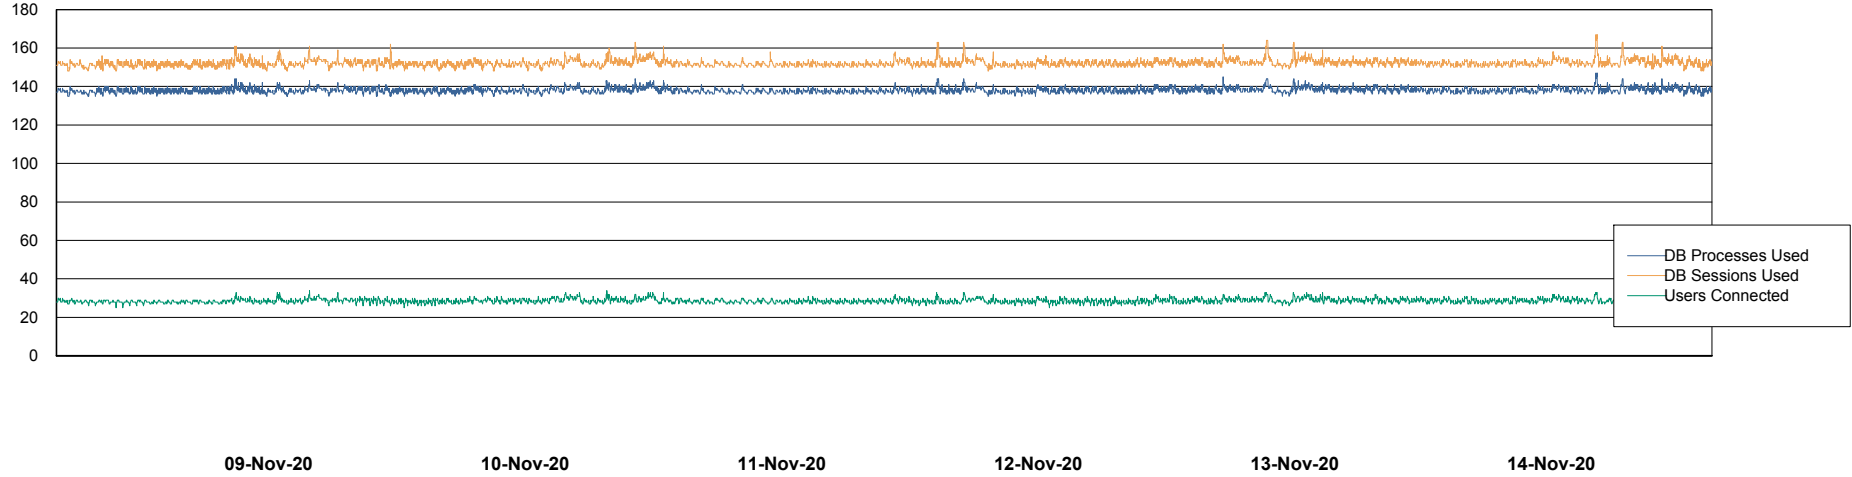

Weekly SLA Customer Report

Customer LLG_Production
Database ID 53

Database Performance LLGDB_BI02

DB Processes Max 1,000
DB Sessions Max 1,536

Weekly SLA Customer Report

Customer LLG_Production
Database ID 53