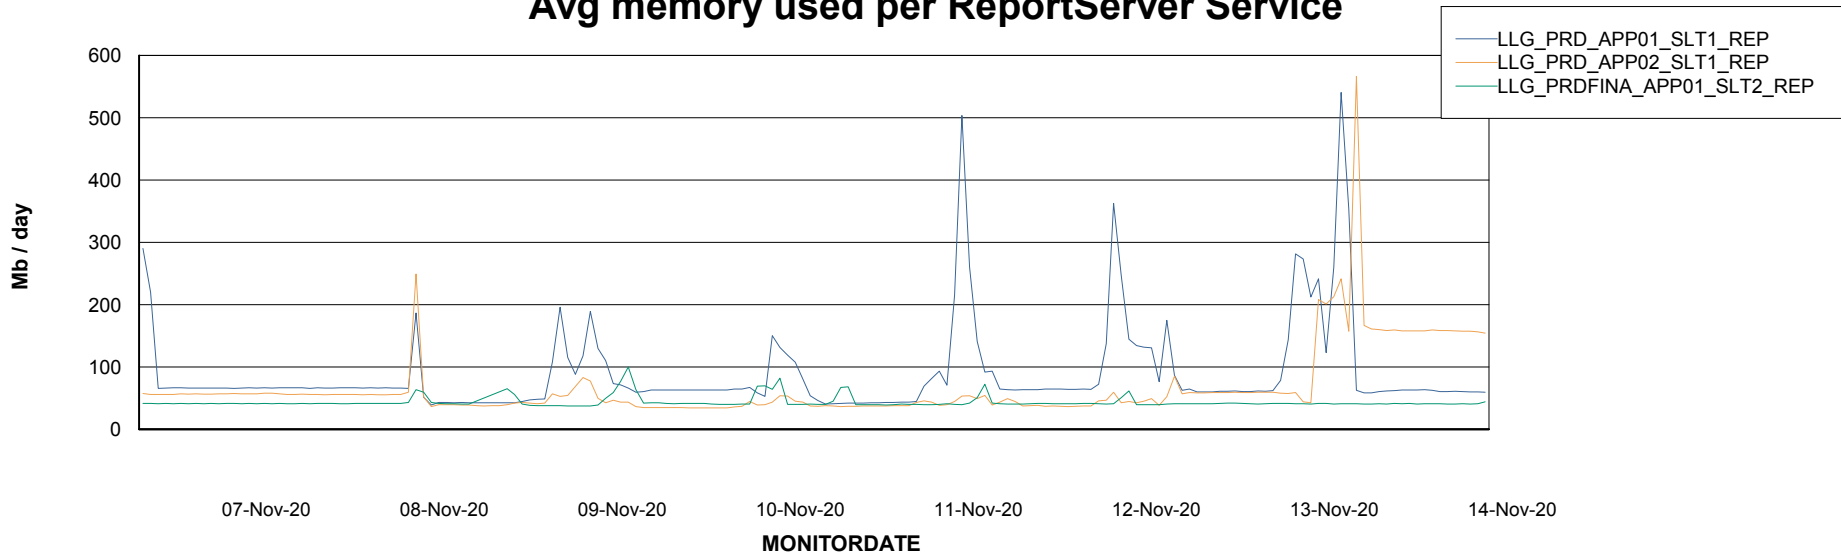

ABSSolute Application Server Services

Avg memory used per ReportServer Service