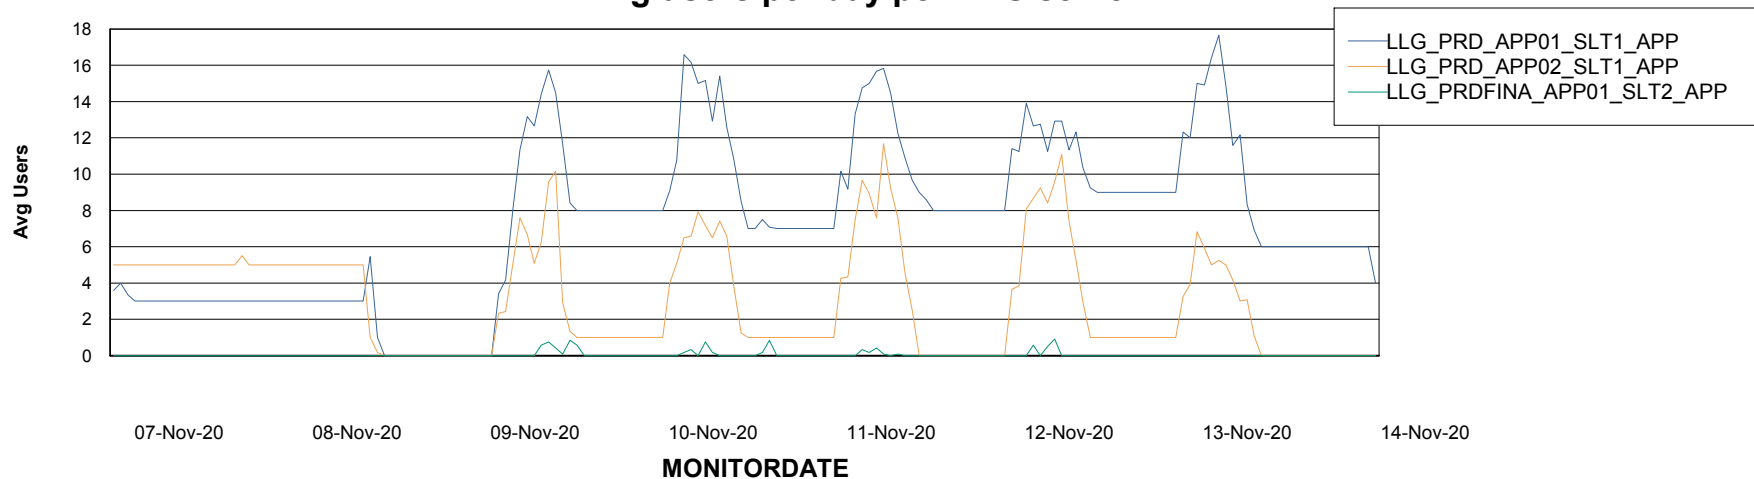

Avg users per day per ABS server