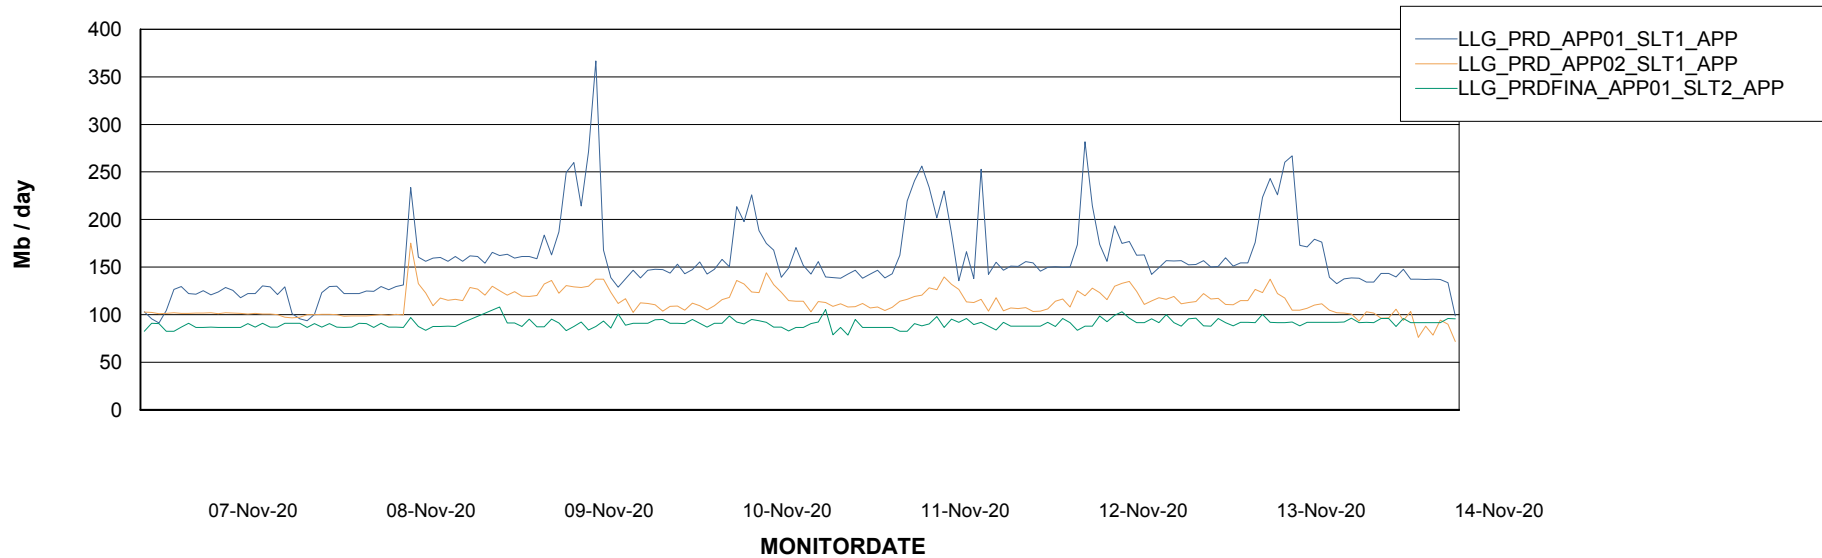

ABSSolute Application Server Services

Avg memory used per ABS Server Service