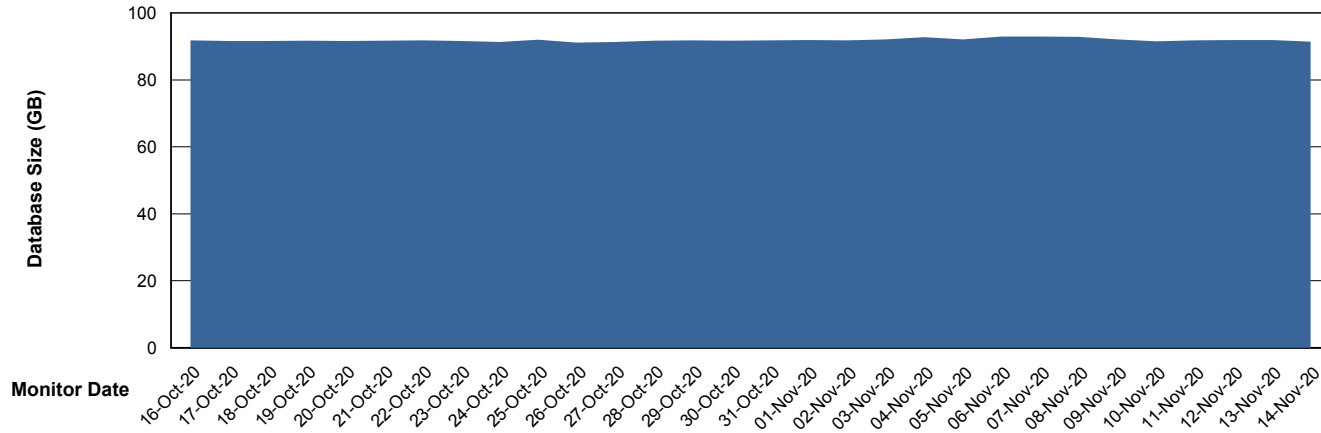

Database Performance LLGDB_Production

DB Processes Max 300
DB Sessions Max 480

Weekly SLA Customer Report

Customer LLG_Production
Database ID 53

Database Performance LLGDB_Standby

DB Processes Max 300
DB Sessions Max 480

Weekly SLA Customer Report

Customer LLG_Production
Database ID 53

DATABASE SIZE LLGDB_BI02

Database growth over last month

DATABASE SIZE LLGDB_Production

Database growth over last month

Weekly SLA Customer Report