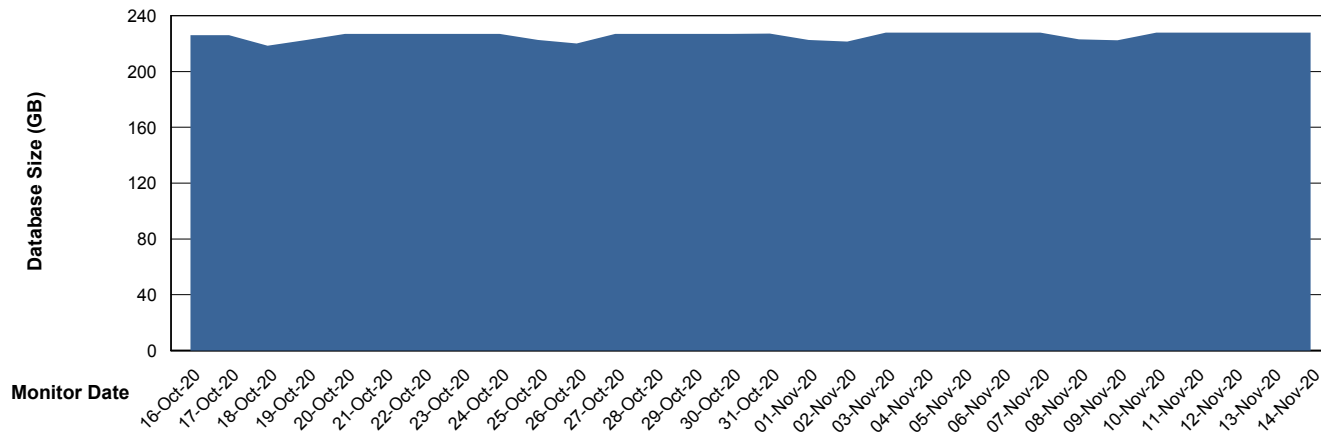

Weekly SLA Customer Report

Customer LLG_Production
Database ID 53

DATABASE SIZE LLGDB_BI02

Database growth over last month

DATABASE SIZE LLGDB_Production

Database growth over last month

Weekly SLA Customer Report