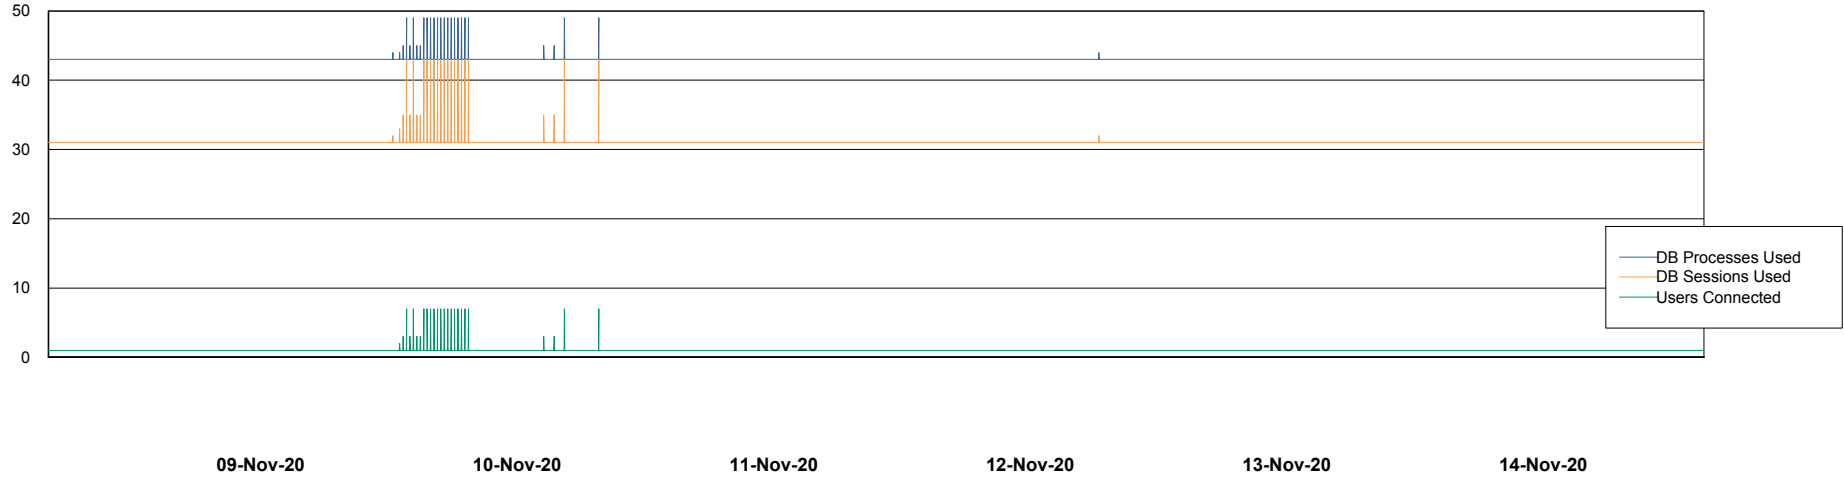

Database Performance KLADB_Standby

DB Processes Max 500
DB Sessions Max 772