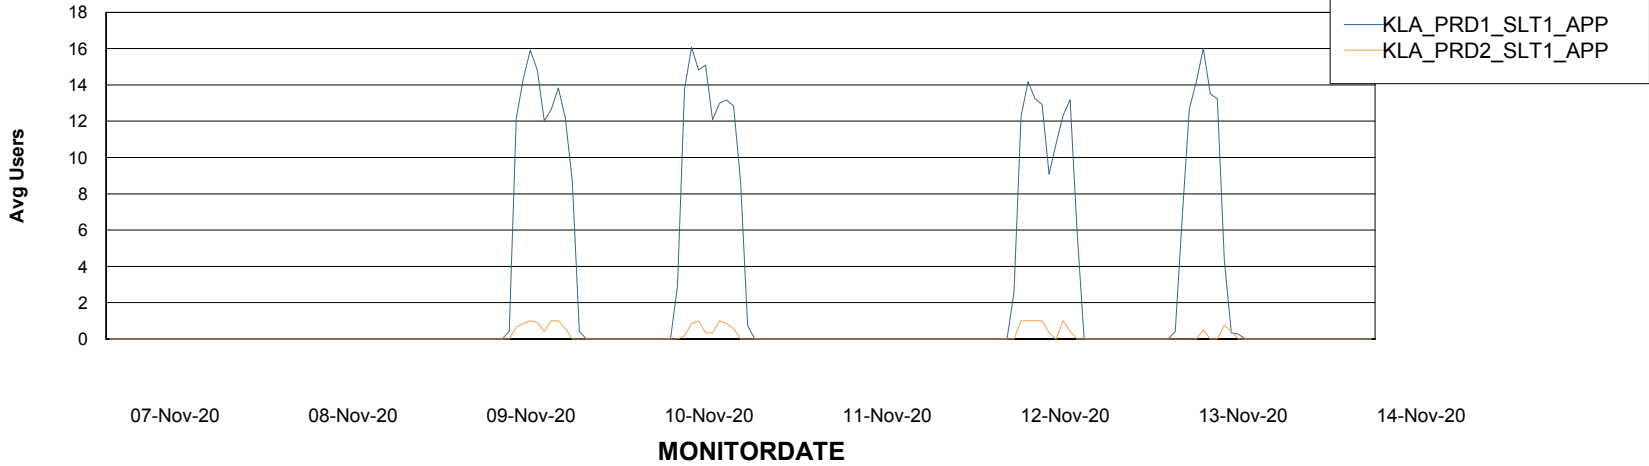

Weekly SLA Customer Report

Customer KLA_Production
Database ID 65

ABSSolute Application Server Services

Avg memory used per ABS Server Service

Avg users per day per ABS server

Weekly SLA Customer Report

Customer KLA_Production
Database ID 65