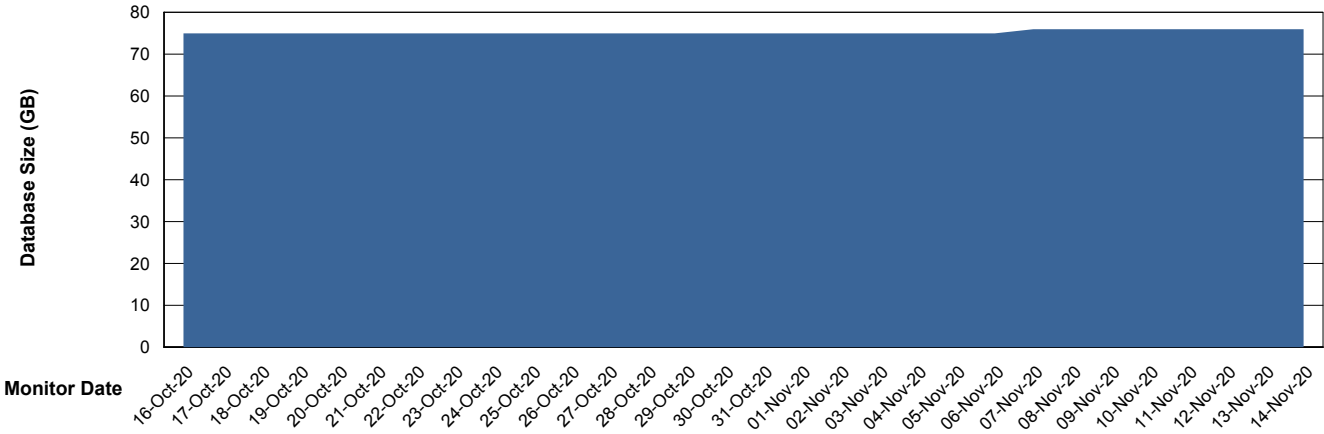

DB Processes Max 1,000

Weekly SLA Customer Report

Customer EUT_Production
Database ID 114

DATABASE SIZE EUT_EUP_PRD_URVINA22T_DB

Database growth over last month

DATABASE SIZE EUT_URM_PRD_URVINA26_DB

Database growth over last month