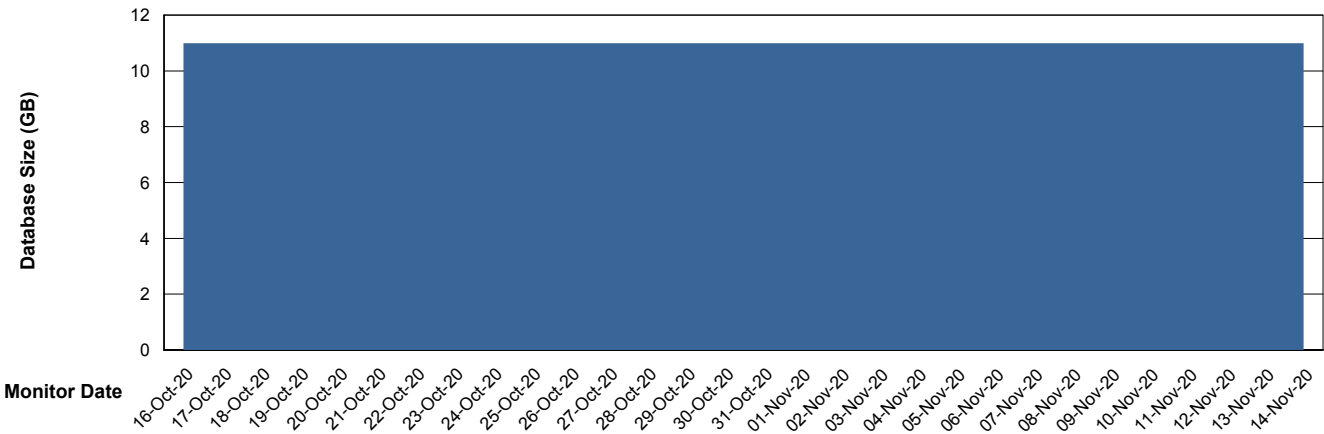

DB Processes Max 1,000

Weekly SLA Customer Report

Customer EUT_Production
Database ID 114

DATABASE SIZE EUT_EUP_PRD_URVINA22T_DB

Database growth over last month

DATABASE SIZE EUT_URM_PRD_URVINA26_DB

Database growth over last month