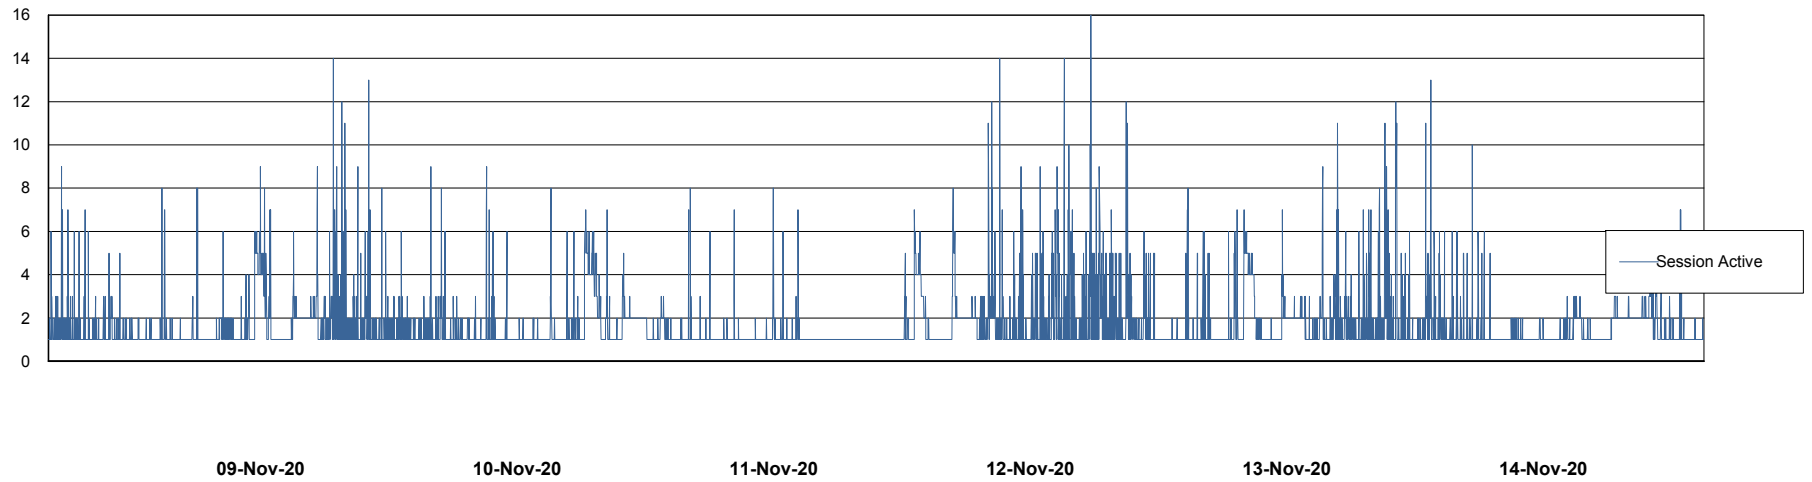

Database Performance ELJDB_Production

DB Processes Max 600
DB Sessions Max 924