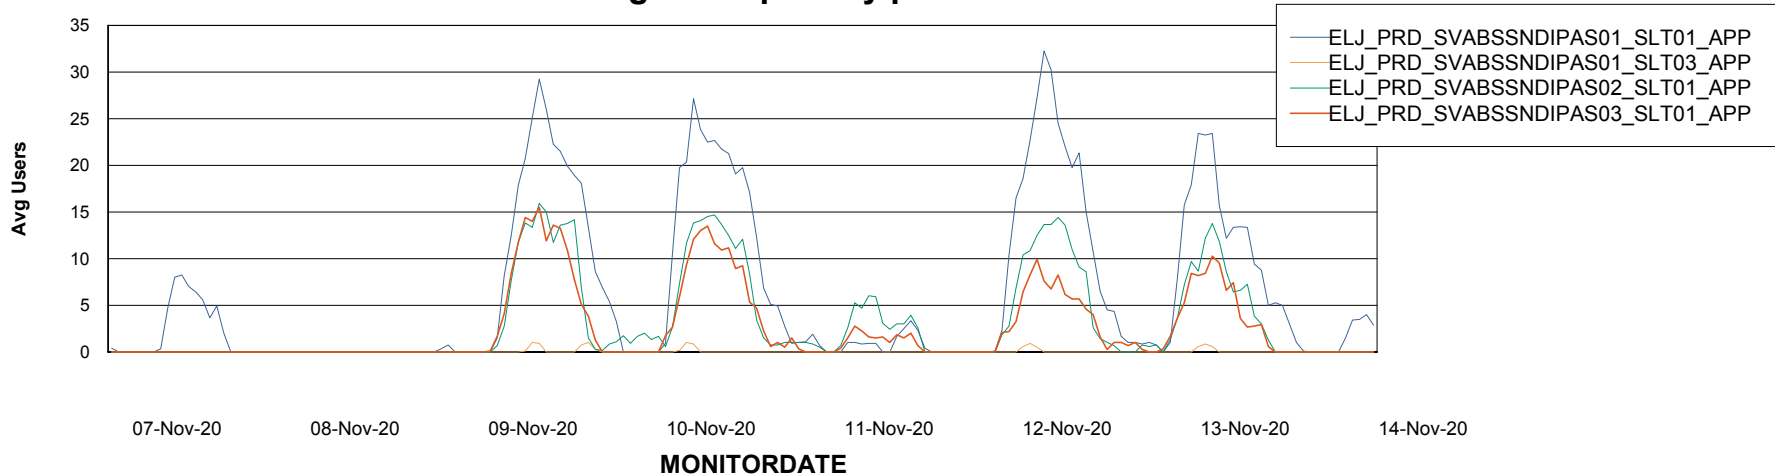

Weekly SLA Customer Report

Customer ELJ Production
Database ID 72

ABSolute Application Server Services

Avg memory used per ABS Server Service

Avg users per day per ABS server

Weekly SLA Customer Report

Customer ELJ Production
Database ID 72