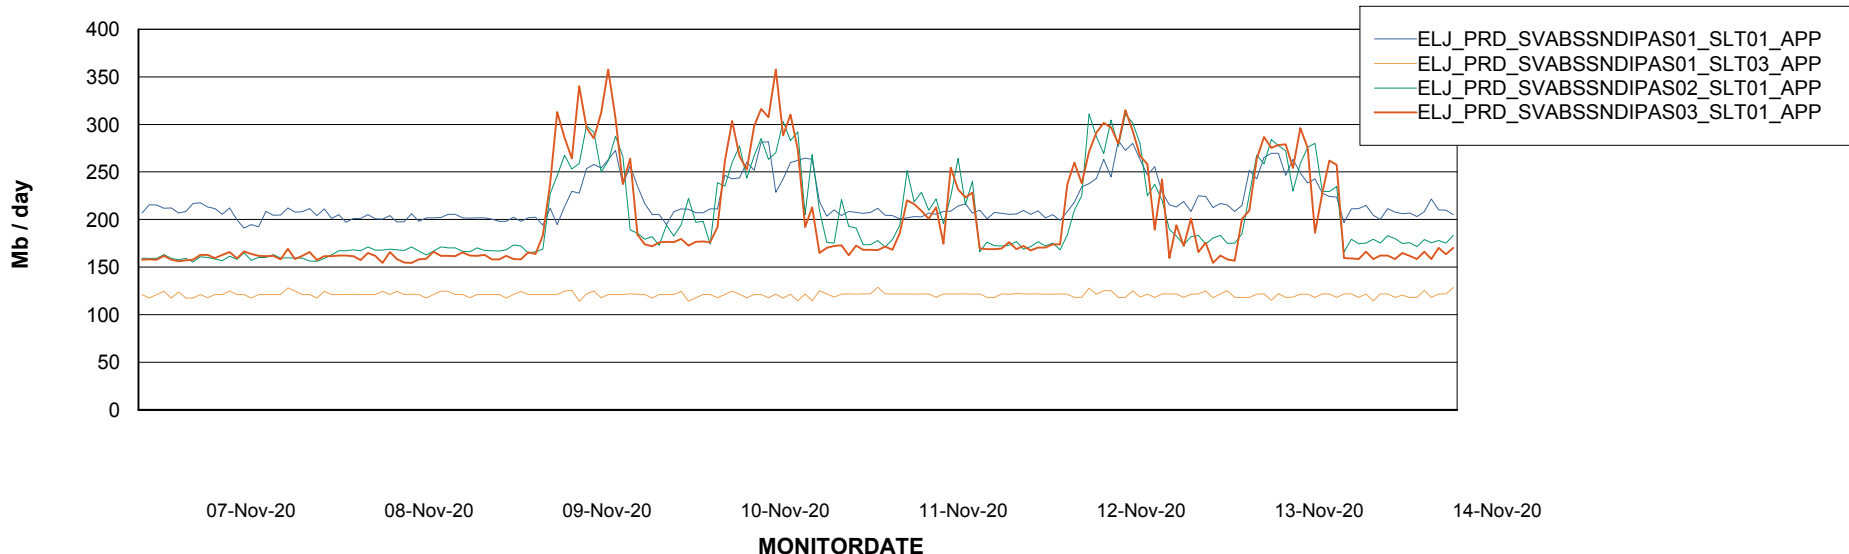

ABSolute Application Server Services

Avg memory used per ABS Server Service