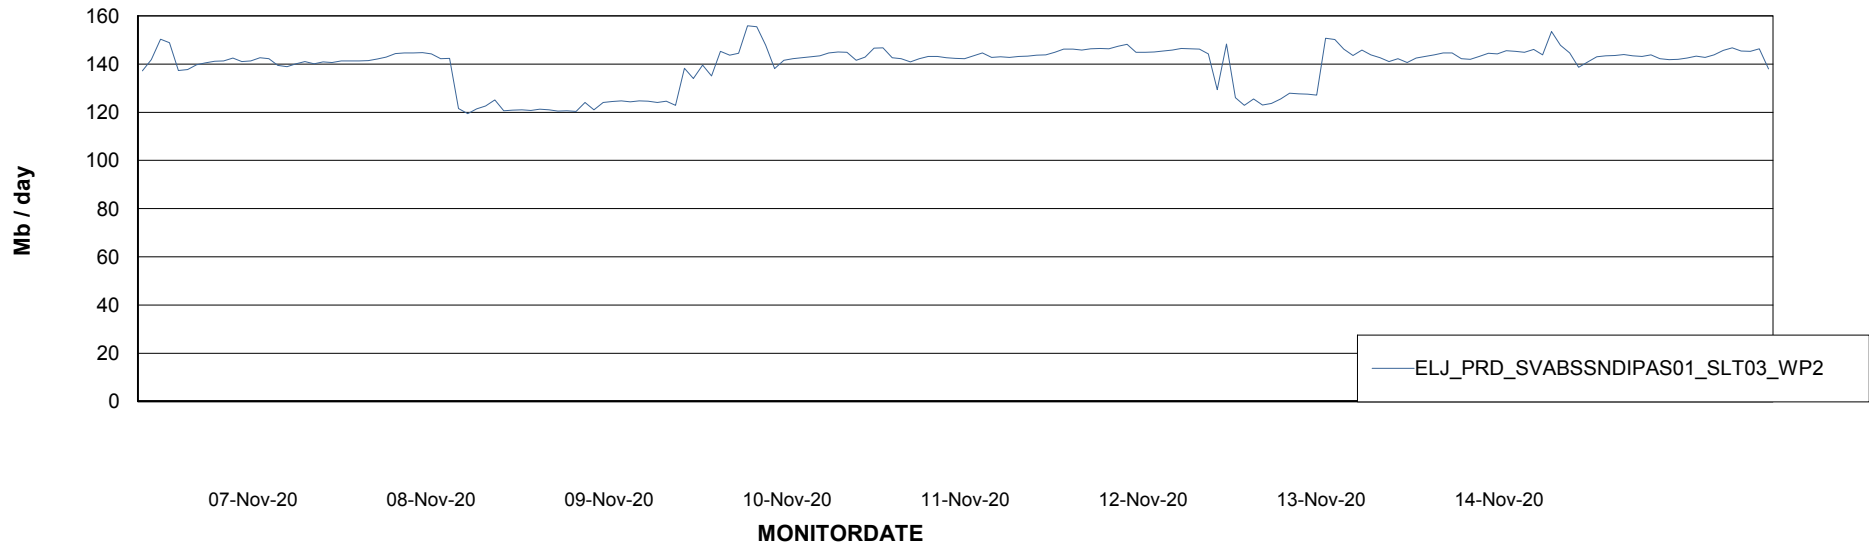

ABSSolute Application ReportServer Services

Avg memory used per ReportServer Service

Weekly SLA Customer Report

Customer ELJ Production
Database ID 72

ABSolute Web Component Services

Avg memory used per ABS Web component