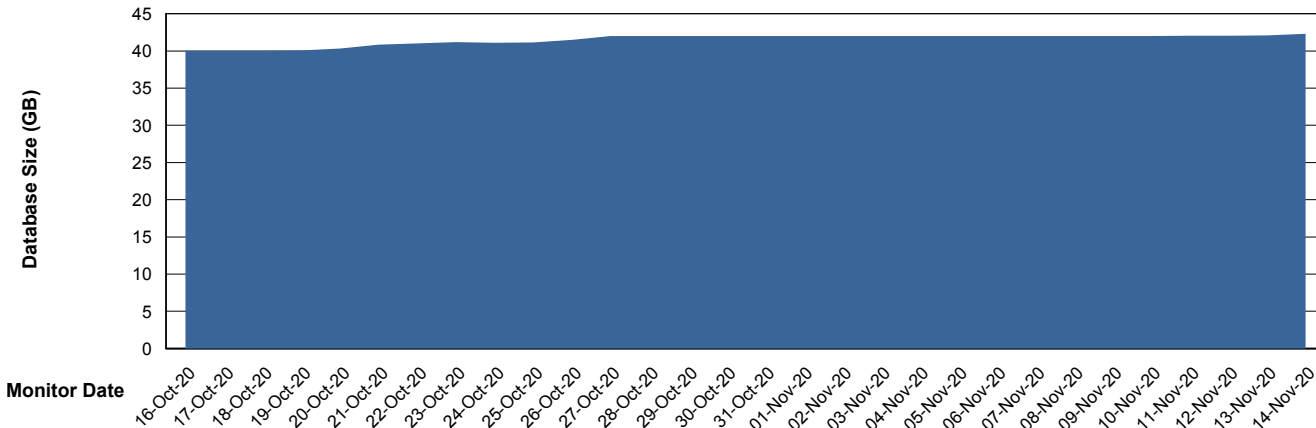

Weekly SLA Customer Report

Customer ELJ Production
Database ID 72

DATABASE SIZE ELJDB_PRD_BI

Database growth over last month

DATABASE SIZE ELJDB_Production

Database growth over last month

Weekly SLA Customer Report