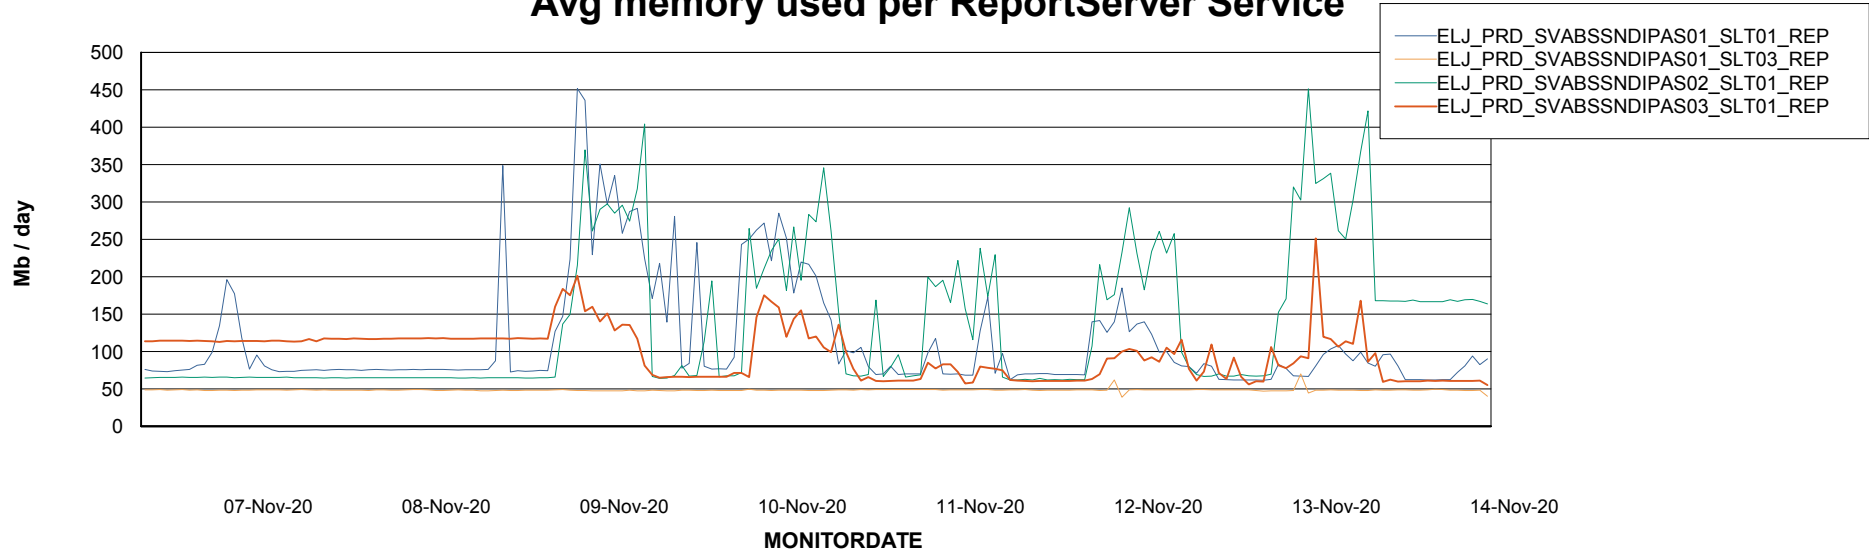

ABSSolute Application ReportServer Services

Avg memory used per ReportServer Service