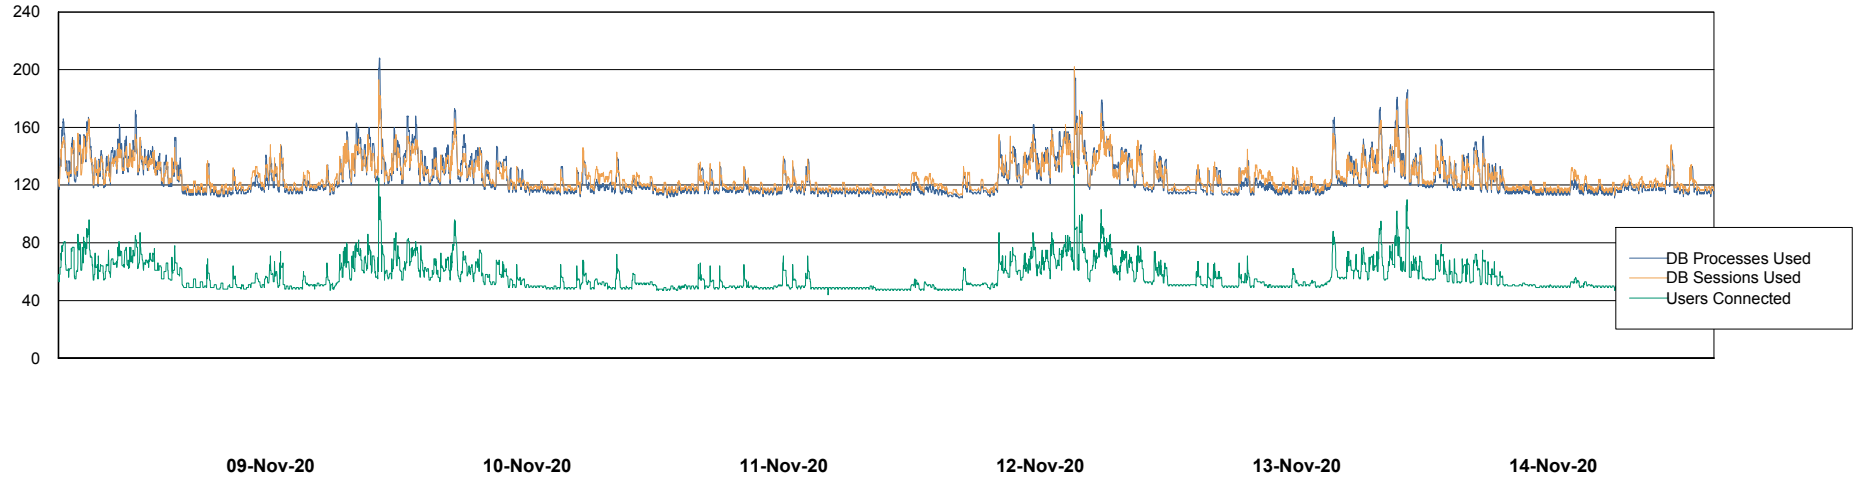

Database Performance ELJDB_Production

DB Processes Max 600
DB Sessions Max 924