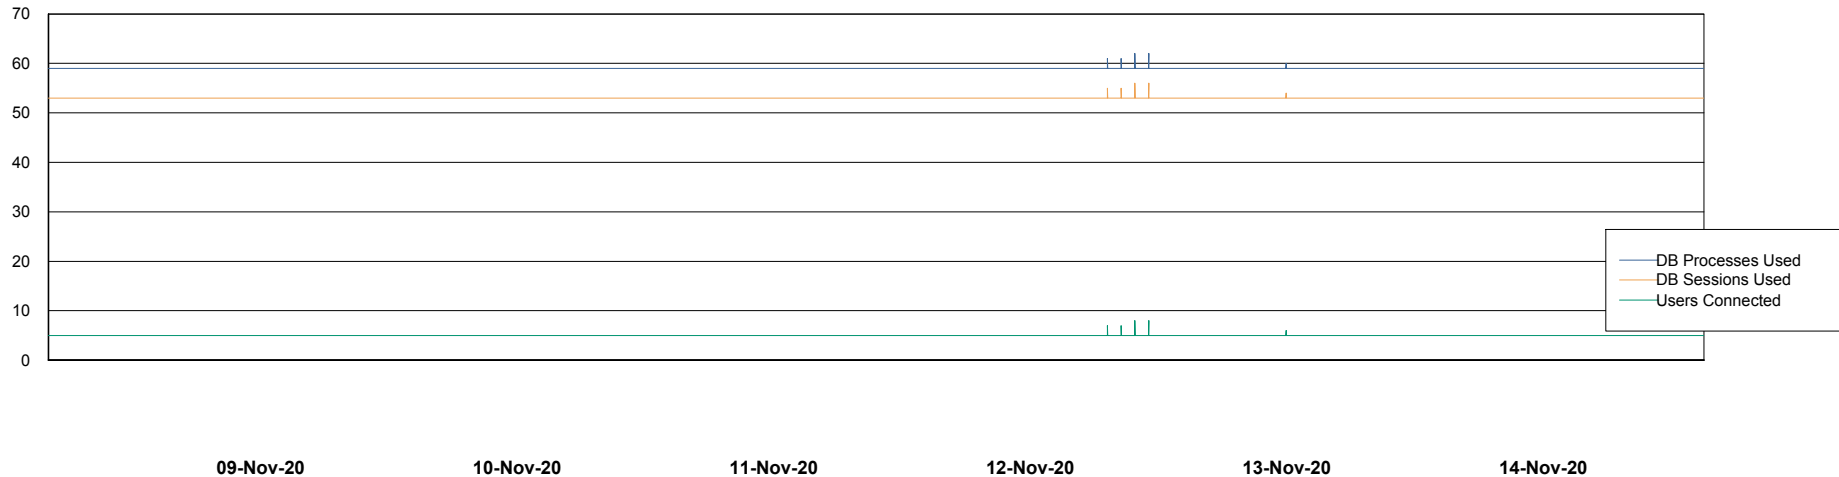

Database Performance ELJDB_Production

DB Processes Max 600
DB Sessions Max 924

Weekly SLA Customer Report

Customer ELJ Production
Database ID 72

Database Performance ELJDB_Standby

DB Processes Max 600
DB Sessions Max 924