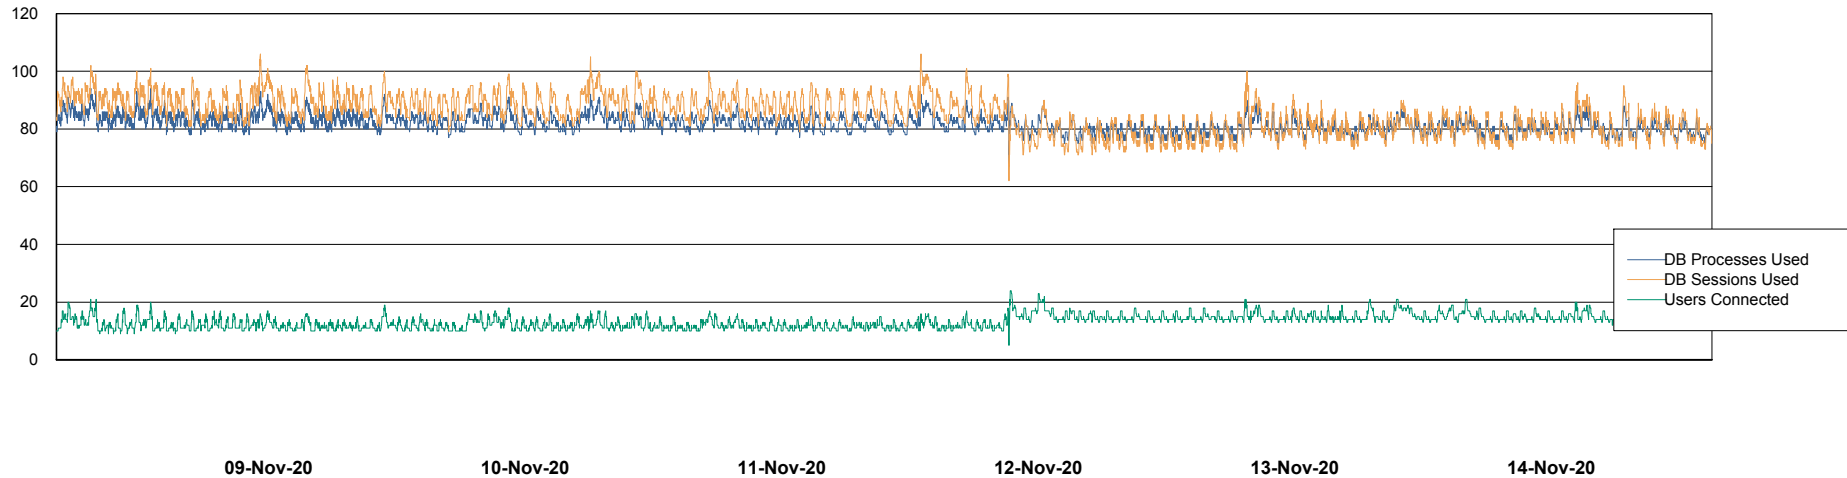

Database Performance ELJDB_PRD_BI

DB Processes Max 1,000
DB Sessions Max 1,524