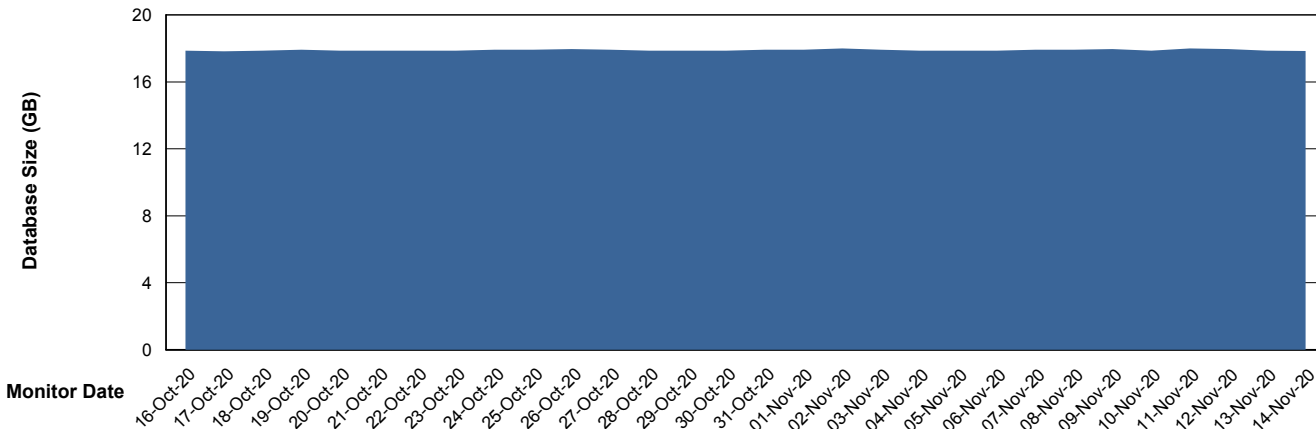

Database Performance ELJDB_Production

DB Processes Max 600
DB Sessions Max 924

Weekly SLA Customer Report

Customer ELJ Production
Database ID 72

Database Performance ELJDB_Standby

DB Processes Max 600
DB Sessions Max 924

Weekly SLA Customer Report

Customer ELJ Production
Database ID 72

DATABASE SIZE ELJDB_PRD_BI

Database growth over last month

DATABASE SIZE ELJDB_Production

Database growth over last month

Weekly SLA Customer Report