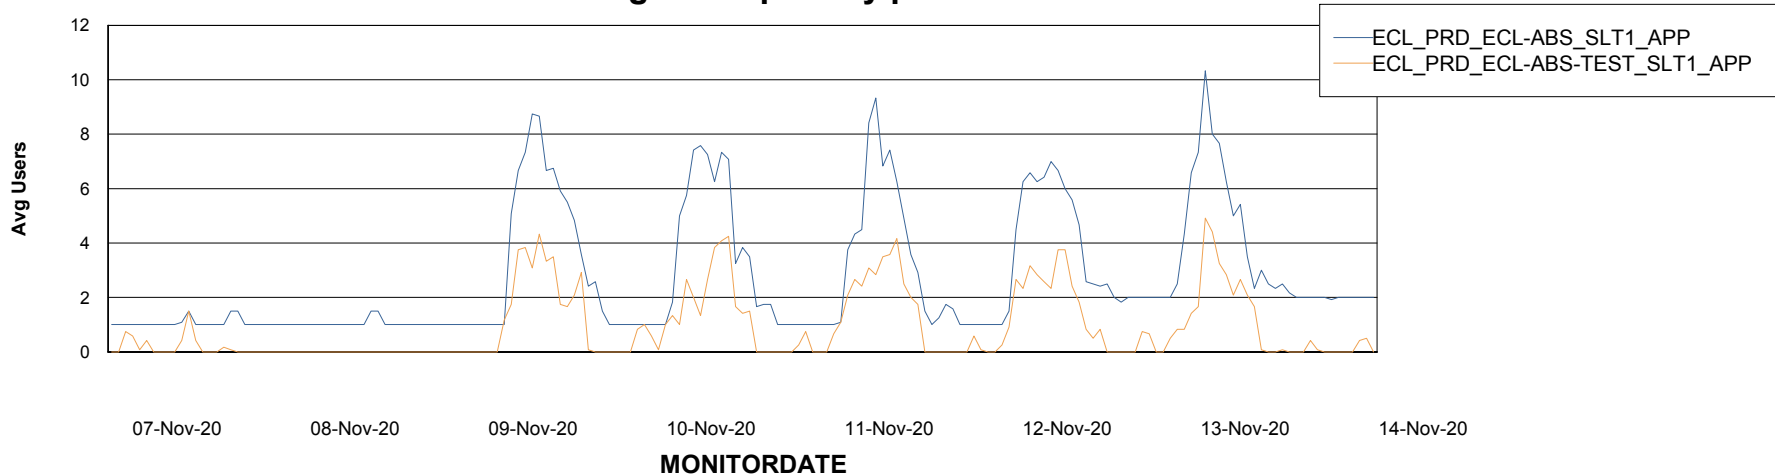

Avg users per day per ABS server