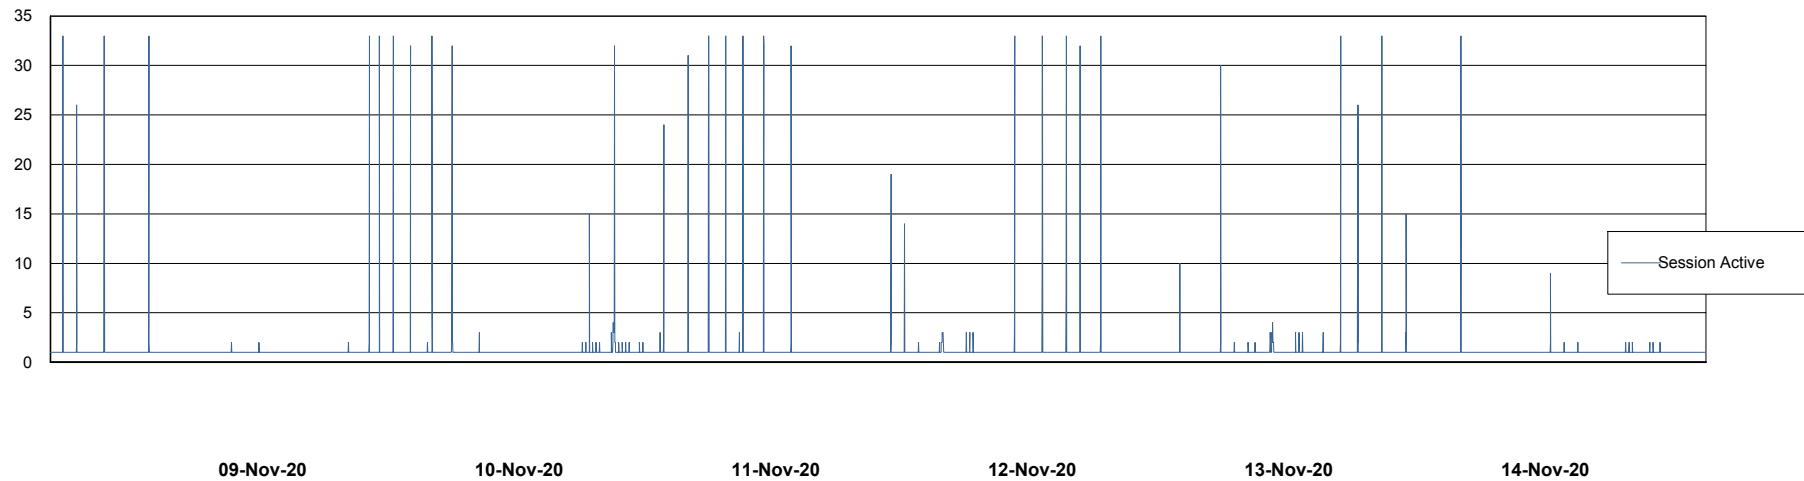

Weekly SLA Customer Report

Customer ECL Production
Database ID 77

Database Performance ECLDB_Production

DB Processes Max 300
DB Sessions Max 480

Weekly SLA Customer Report

Customer ECL Production
Database ID 77

Database Performance ECLDB_Standby

DB Processes Max 300
DB Sessions Max 480

Weekly SLA Customer Report

Customer ECL Production
 Database ID 77

DATABASE SIZE ECLDB_Production

Database growth over last month