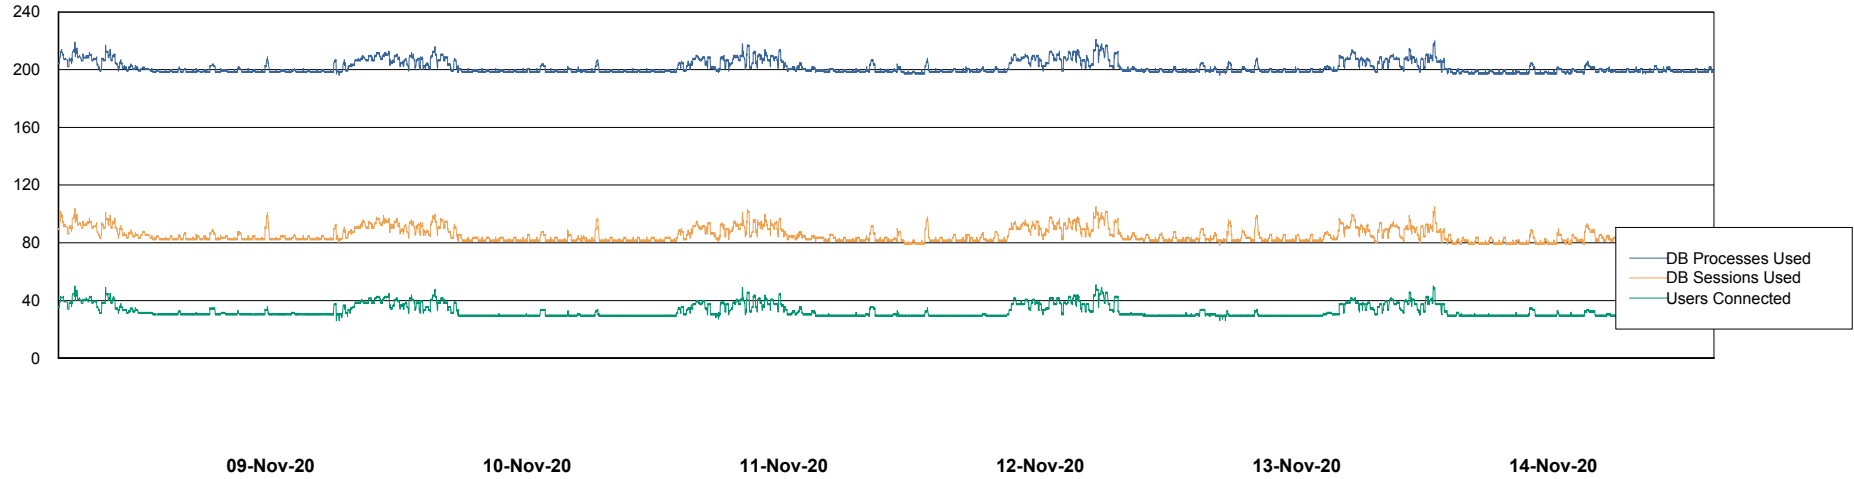

Weekly SLA Customer Report

Customer ECL Production
Database ID 77

Database Performance ECLDB_Production

DB Processes Max 300
DB Sessions Max 480

Weekly SLA Customer Report

Customer ECL Production
Database ID 77