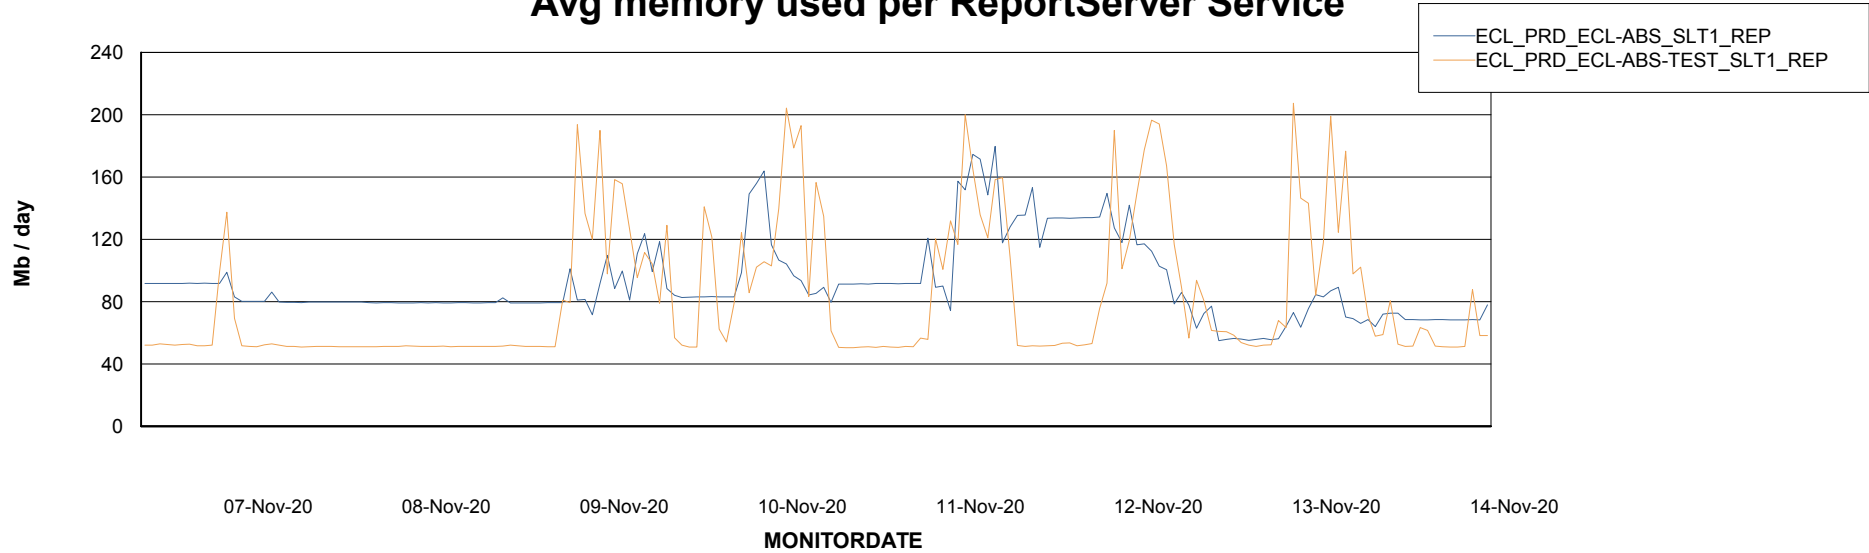

Avg memory used per ABS Server Service

Avg users per day per ABS server

Weekly SLA Customer Report

Customer ECL Production
Database ID 77

ABSSolute Application ReportServer Services

Avg memory used per ReportServer Service