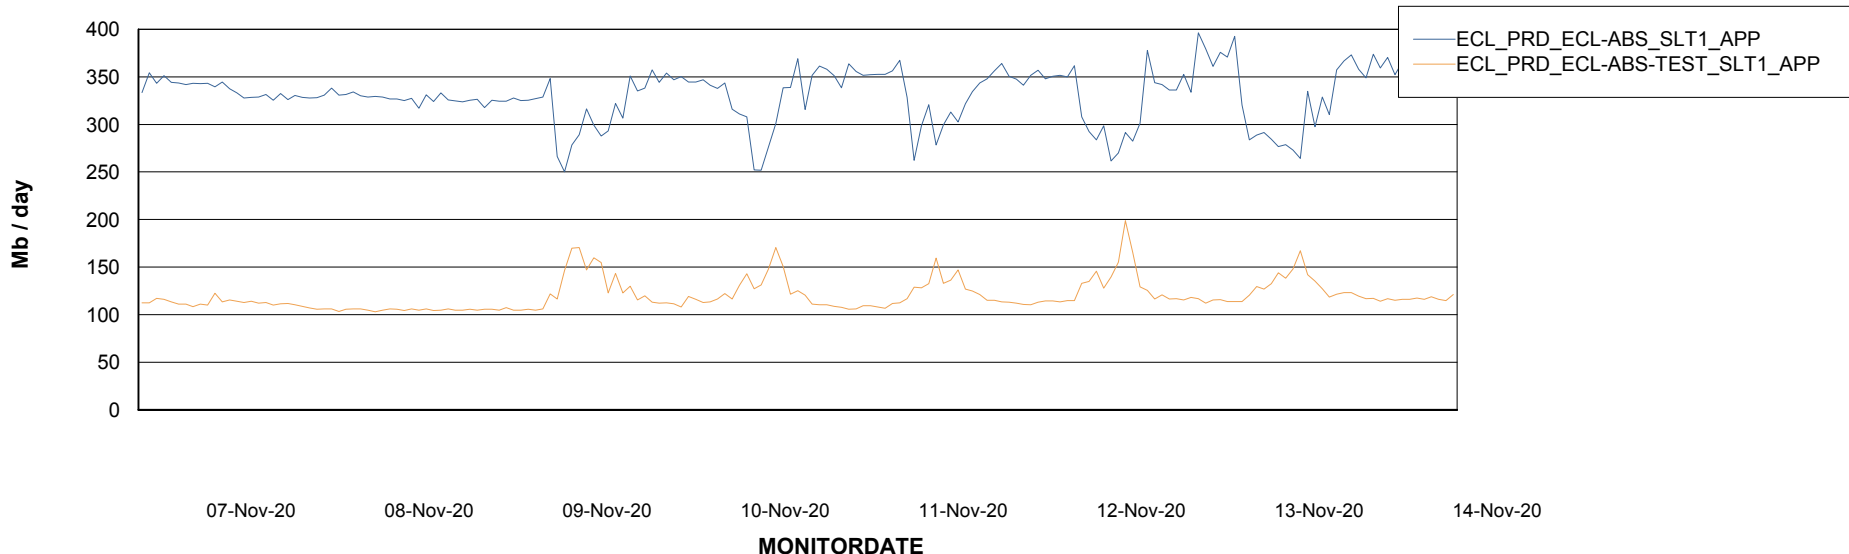

ABSSolute Application Server Services

Avg memory used per ABS Server Service