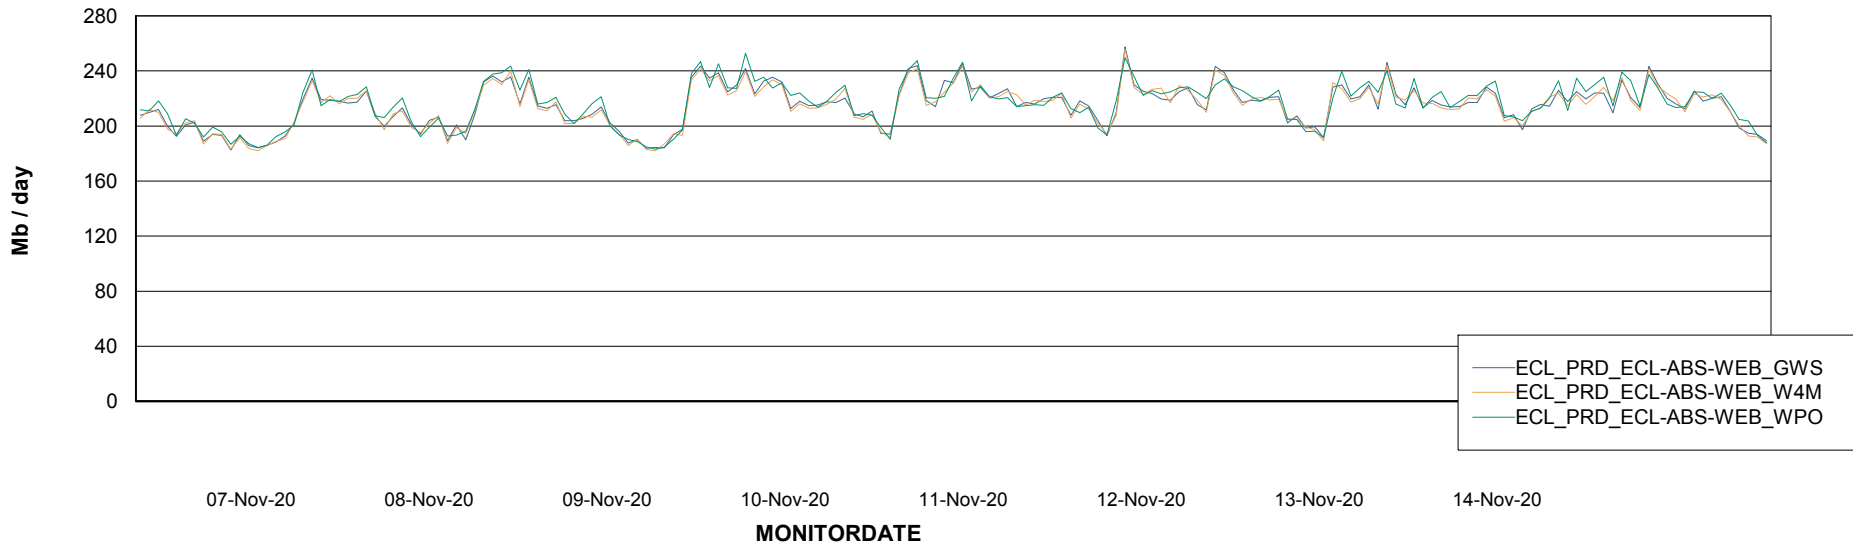

ABSolute Web Component Services

Avg memory used per ABS Web component