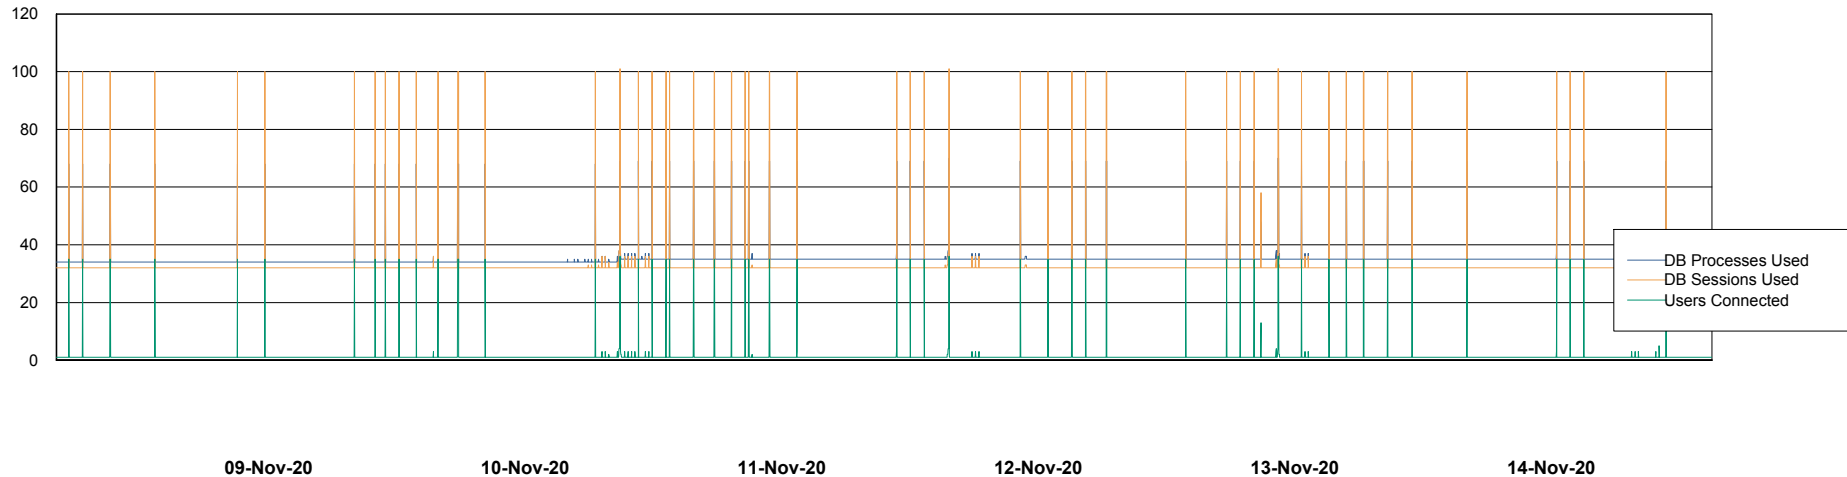

Weekly SLA Customer Report

Customer ECL Production
Database ID 77

Database Performance ECLDB_Production

DB Processes Max 300
DB Sessions Max 480

Weekly SLA Customer Report

Customer ECL Production
Database ID 77

Database Performance ECLDB_Standby

DB Processes Max 300
DB Sessions Max 480

Weekly SLA Customer Report

Customer ECL Production
 Database ID 77

DATABASE SIZE ECLDB_Production

Database growth over last month