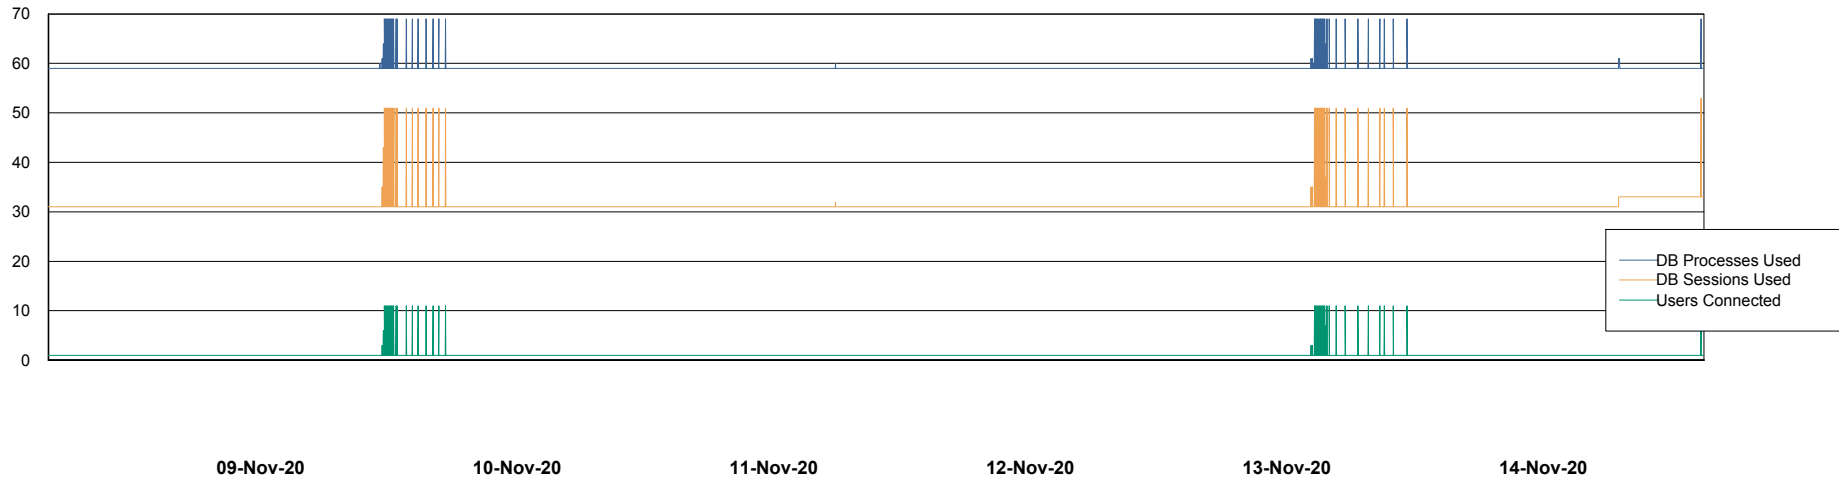

Weekly SLA Customer Report

Customer BOH_Production
Database ID 55

Database Performance BOHABS01_DB_Primary

DB Processes Max 500
DB Sessions Max 780

Weekly SLA Customer Report

Customer BOH_Production
Database ID 55

Database Performance BOHABS02_DB_Standby

DB Processes Max 500
DB Sessions Max 776

Weekly SLA Customer Report

Customer BOH_Production
 Database ID 55

DATABASE SIZE BOHABS01_DB_Primary

Database growth over last month