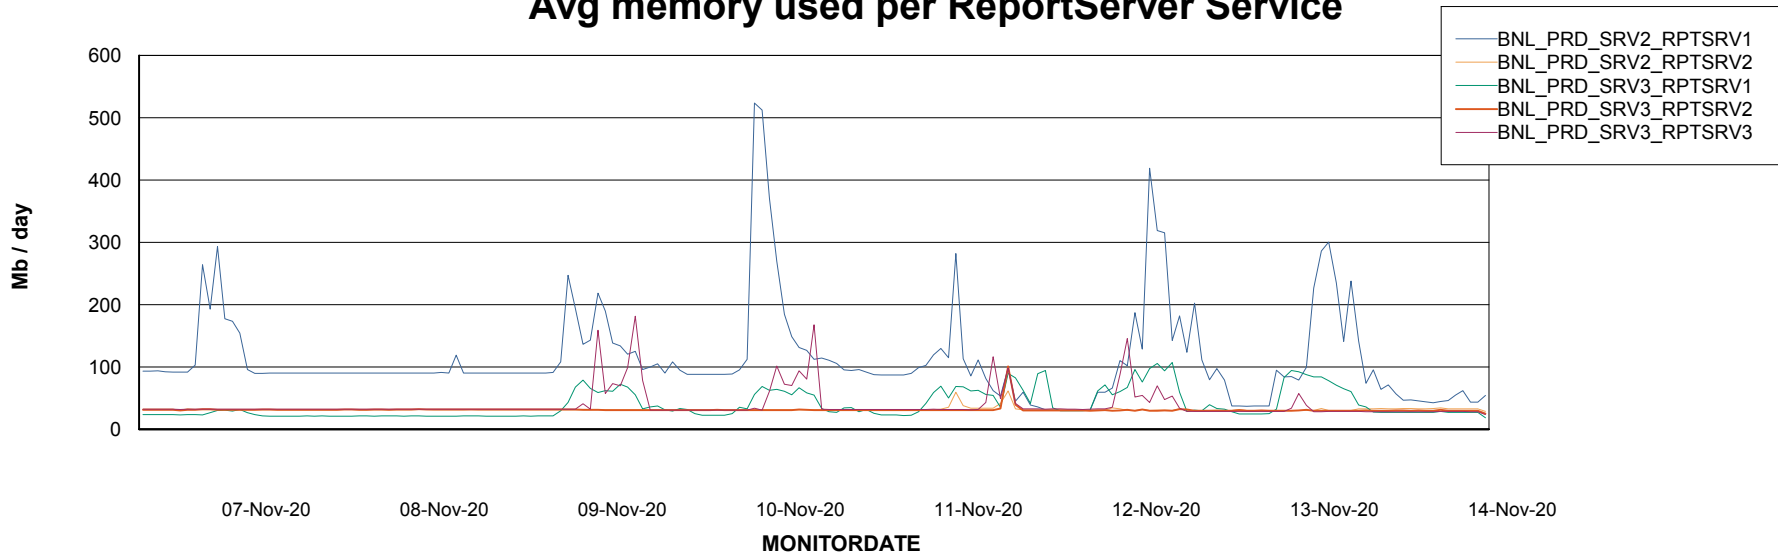

Avg users per day per ABS server

Weekly SLA Customer Report

Customer BNL_Production
Database ID 83

ABSSolute Web Component Services

Avg memory used per ReportServer Service

Disaster per ABS component