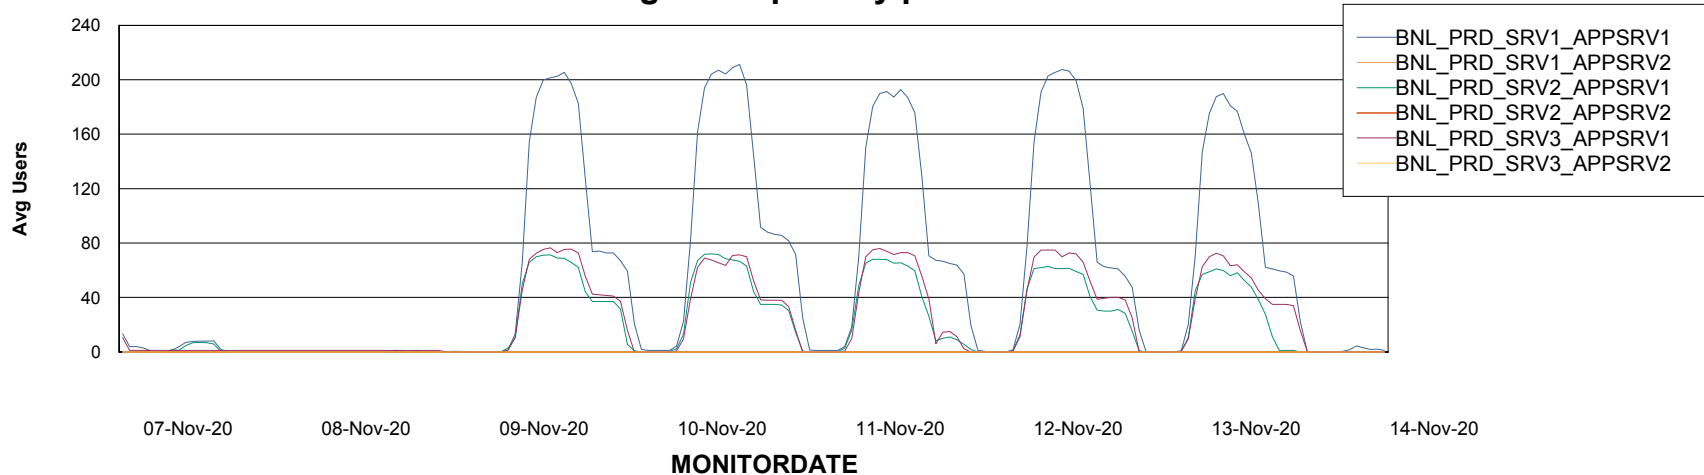

Avg users per day per ABS server