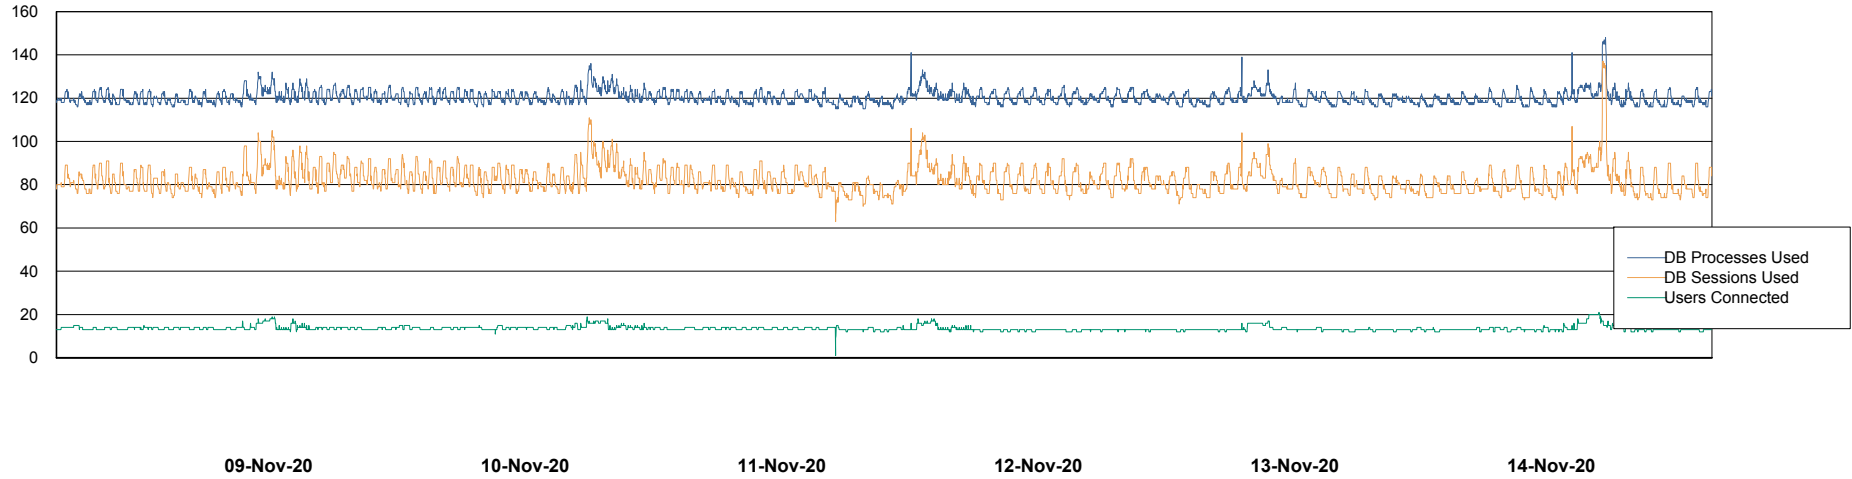

Database Performance BNLDB_FUT_FutureLive

DB Processes Max 1,000
DB Sessions Max 1,536