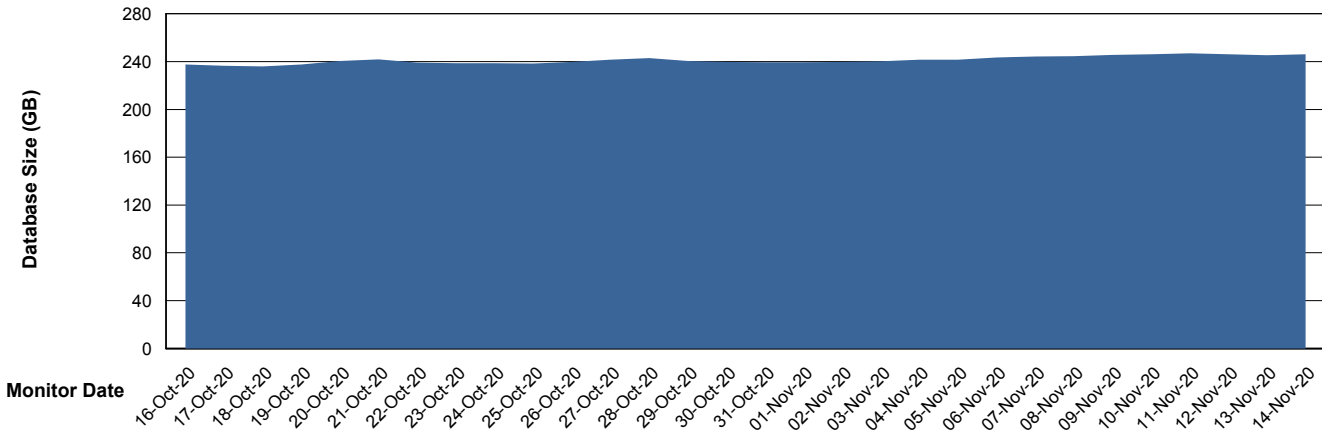

Weekly SLA Customer Report

Customer BNL_Production
Database ID 83

DATABASE SIZE BNLDB_FUT_FutureLive

Database growth over last month

DATABASE SIZE BNLDB_Production

Database growth over last month

Weekly SLA Customer Report