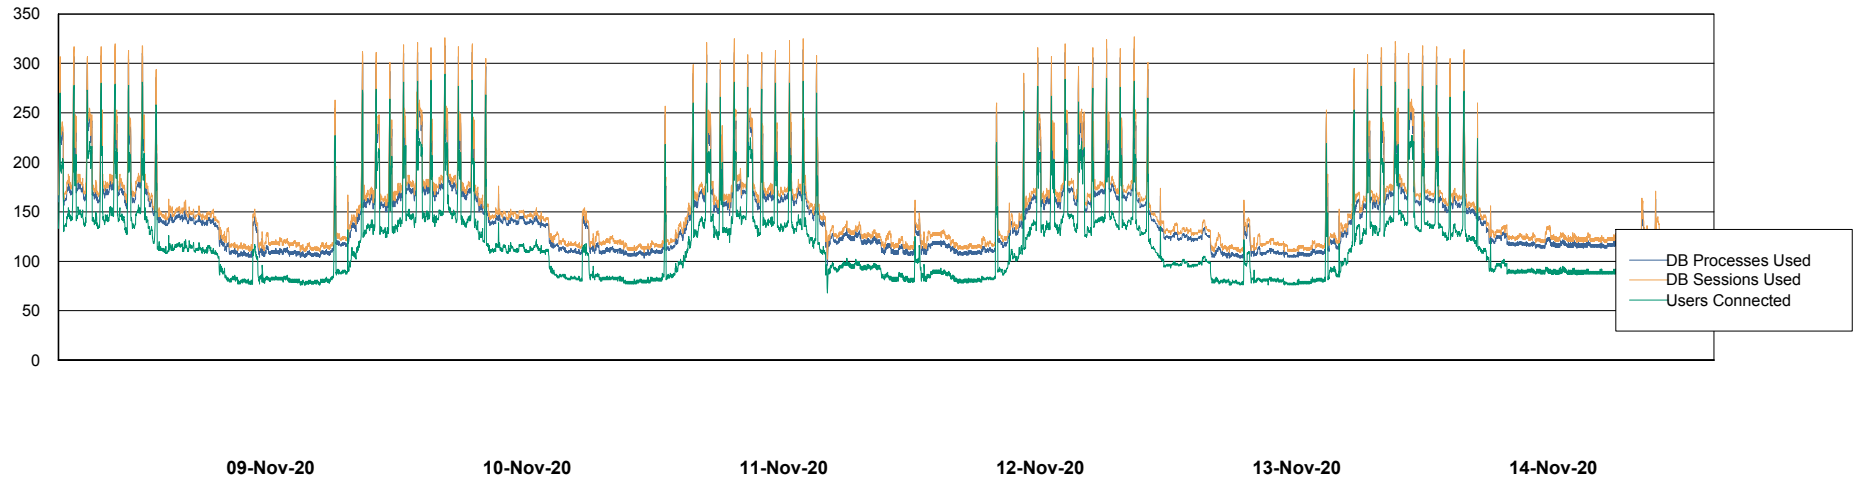

Database Performance BNLDB_FUT_Standby

DB Processes Max 1,000
DB Sessions Max 1,528

Weekly SLA Customer Report

Customer BNL_Production
Database ID 83

Database Performance BNLDB_Production

DB Processes Max 700
DB Sessions Max 1,072

Weekly SLA Customer Report

Customer BNL_Production
Database ID 83

DATABASE SIZE BNLDB_FUT_FutureLive

Database growth over last month

DATABASE SIZE BNLDB_Production

Database growth over last month

Weekly SLA Customer Report