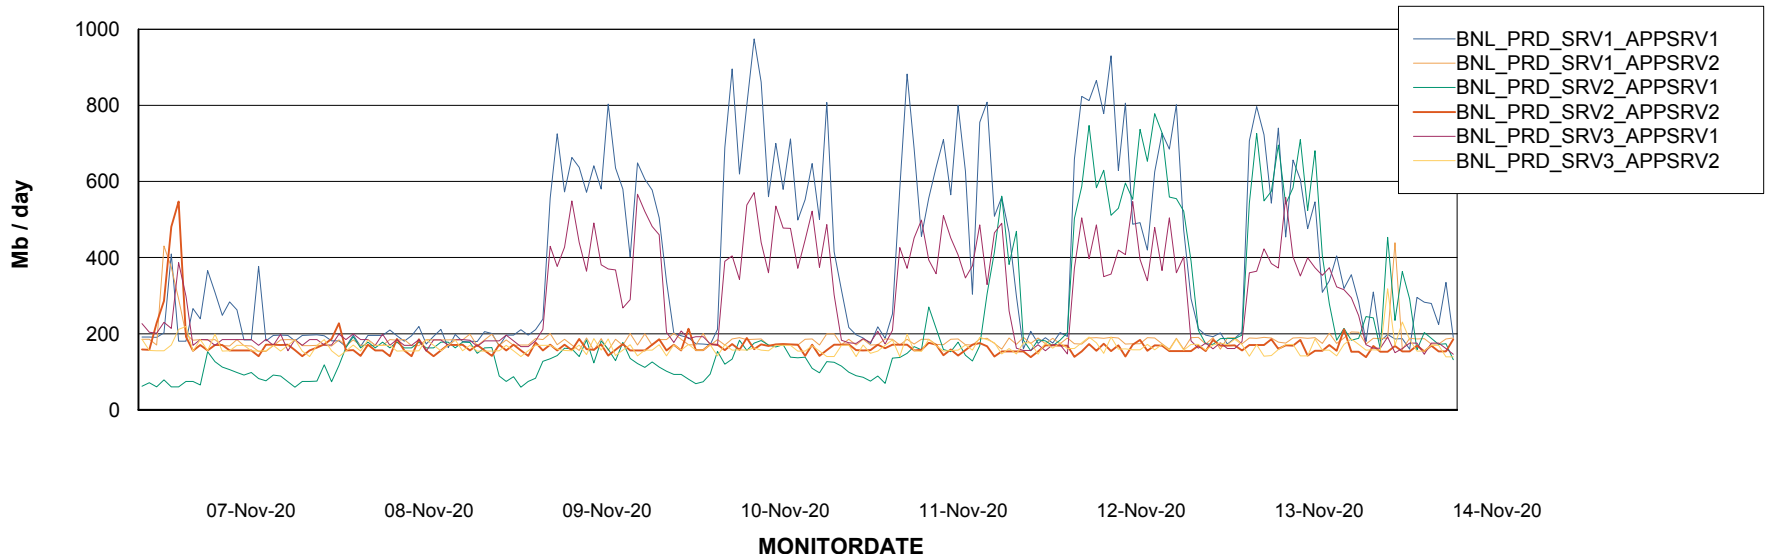

Weekly SLA Customer Report

Customer BNL_Production
 Database ID 83

Database Tablespace BNLDB_Production

Date	Tablespace Name	Filesize (Gb)	Usedsize (Gb)	Percentage free
14-Nov-20	ABSDATA	122	68	44
	INDX	340	141	59
13-Nov-20	ABSDATA	122	68	44
	INDX	340	141	59
12-Nov-20	ABSDATA	122	68	44
	INDX	340	141	59
11-Nov-20	ABSDATA	122	68	44
	INDX	340	141	59
10-Nov-20	ABSDATA	122	68	44
	INDX	340	141	59
09-Nov-20	ABSDATA	122	68	44
	INDX	340	140	59
08-Nov-20	ABSDATA	122	68	44
	INDX	340	140	59

Standby Database Health BNL_Production

Recovery lag for last 7 days

Weekly SLA Customer Report

Customer BNL_Production
Database ID 83

ABSSolute Application Server Services

Avg memory used per ABS Server Service