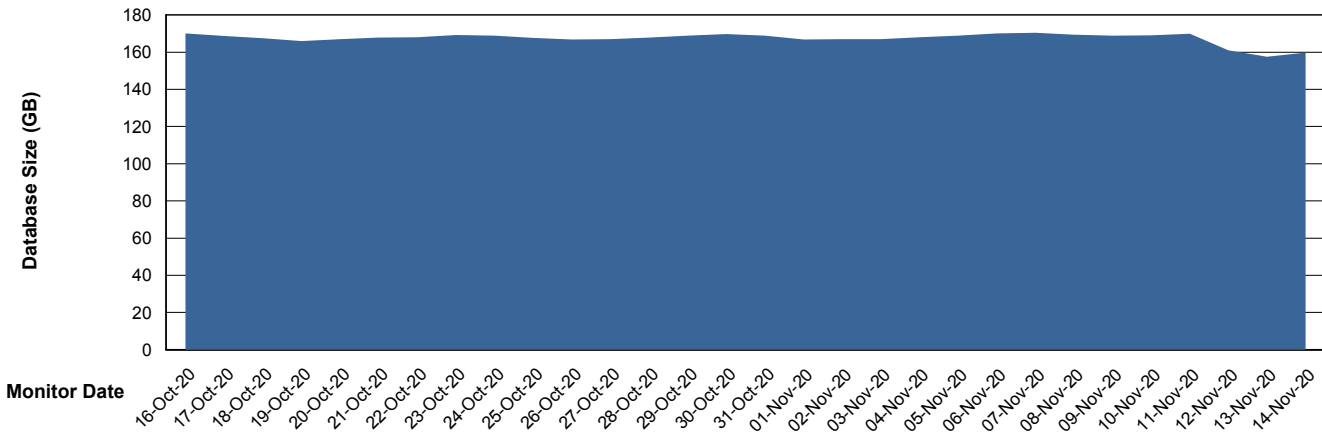

Database Performance BNLDB_FUT_Standby

DB Processes Max 1,000
DB Sessions Max 1,528

Weekly SLA Customer Report

Customer BNL_Production
Database ID 83

Database Performance BNLDB_Production

DB Processes Max 700
DB Sessions Max 1,072

Weekly SLA Customer Report

Customer BNL_Production
Database ID 83

DATABASE SIZE BNLDB_FUT_FutureLive

Database growth over last month

DATABASE SIZE BNLDB_Production

Database growth over last month

Weekly SLA Customer Report