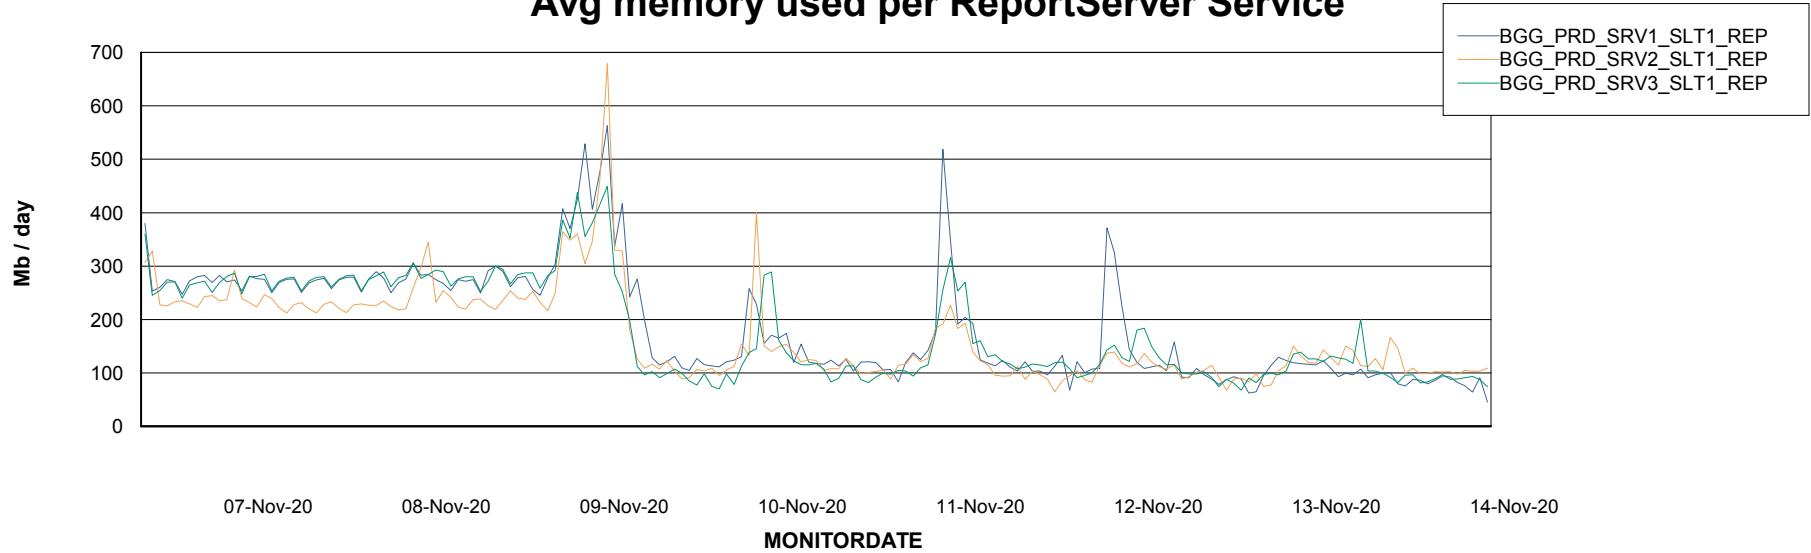

Avg memory used per ABS Server Service

Avg users per day per ABS server

Weekly SLA Customer Report

Customer BGG_Production
Database ID 58

ABSSolute Application ReportServer Services

Avg memory used per ReportServer Service