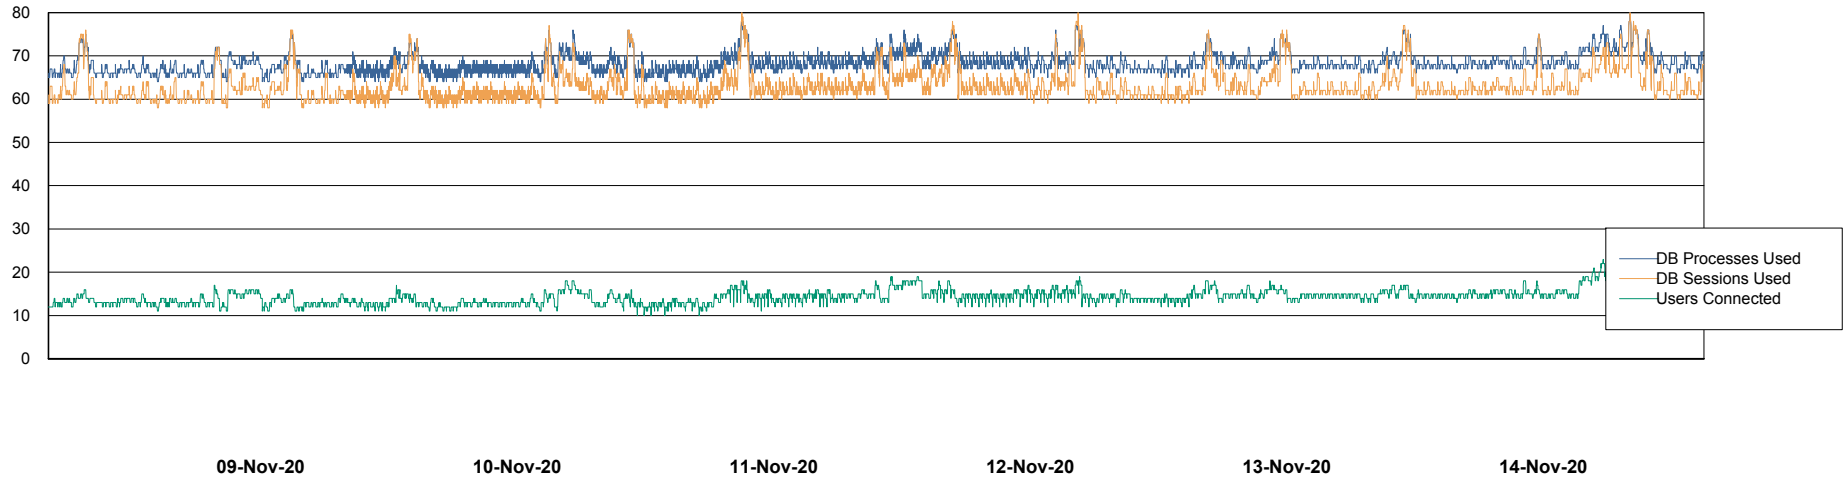

Database Performance BGGDB_BI