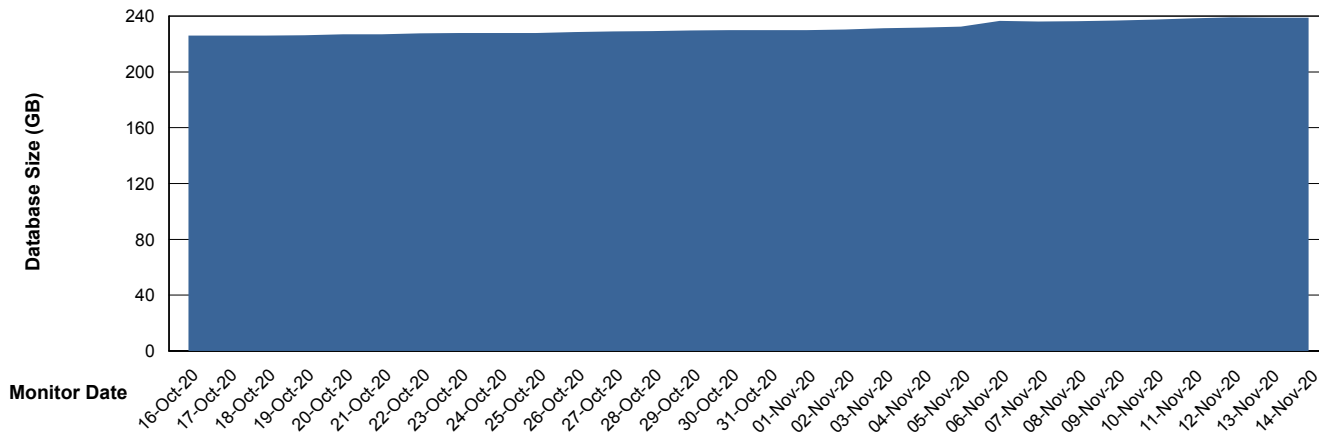

DATABASE SIZE BGGDB_Production

Database growth over last month