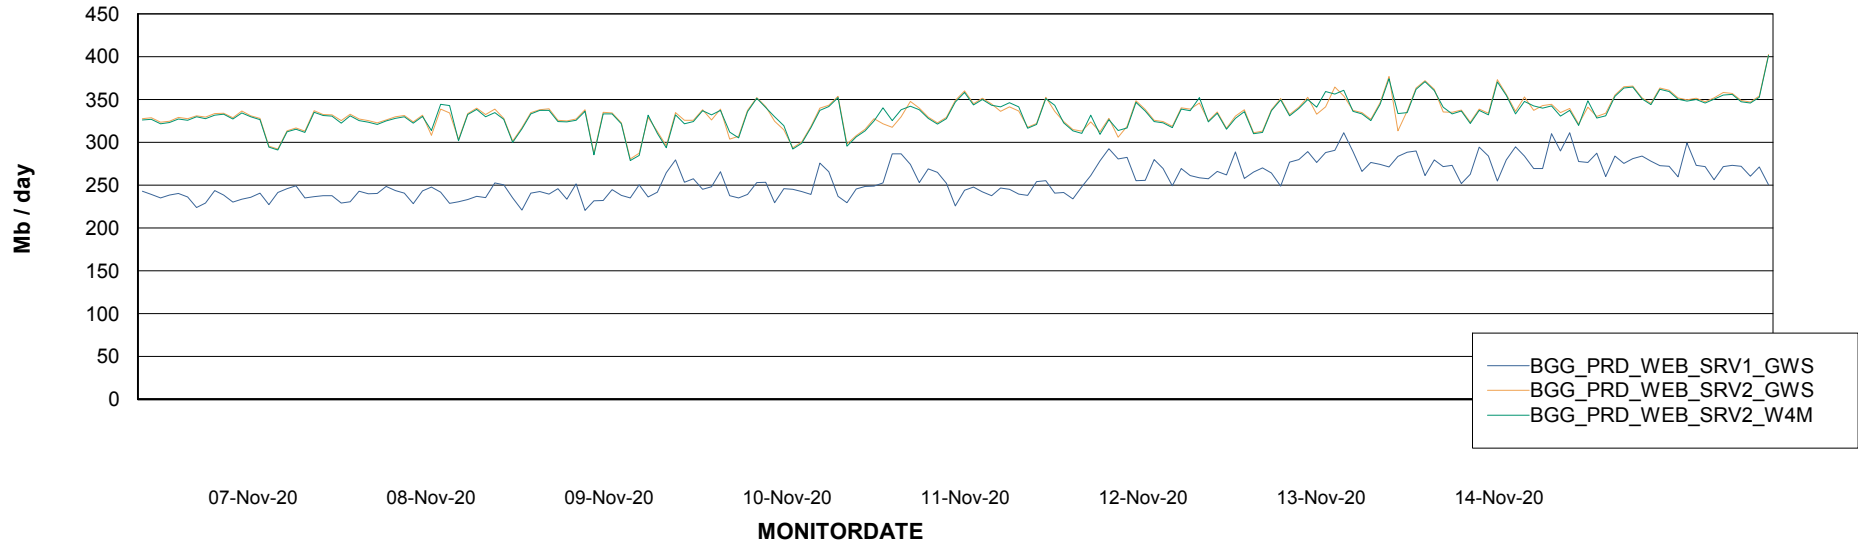

ABSolute Web Component Services

Avg memory used per ABS Web component