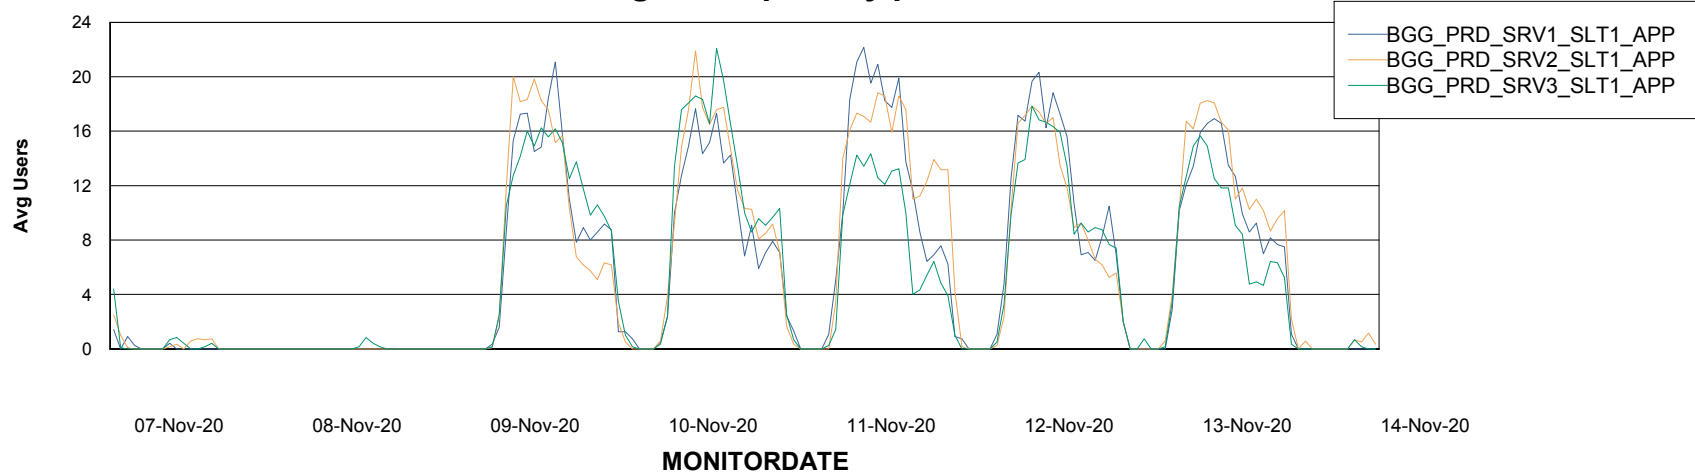

Avg users per day per ABS server