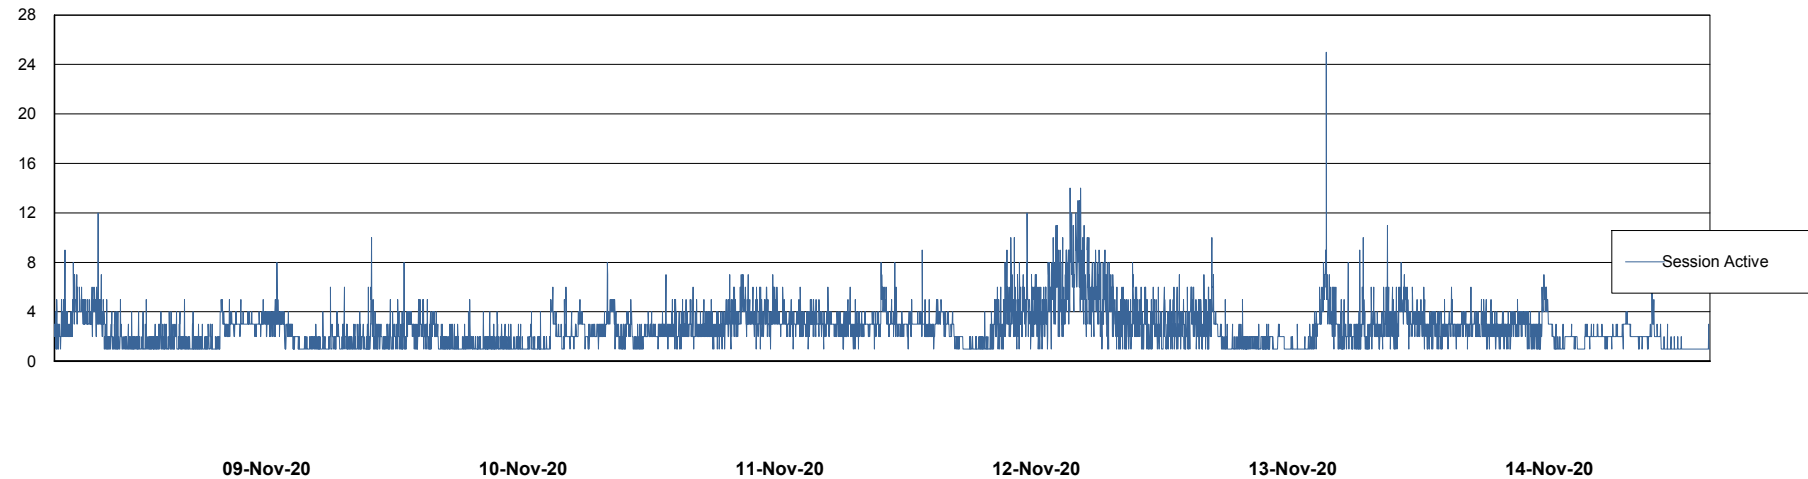

Weekly SLA Customer Report

Customer BGG_Production
Database ID 58

Database Performance BGGDB_BI

Weekly SLA Customer Report

Customer BGG_Production
Database ID 58

Database Performance BGGDB_Production

Weekly SLA Customer Report