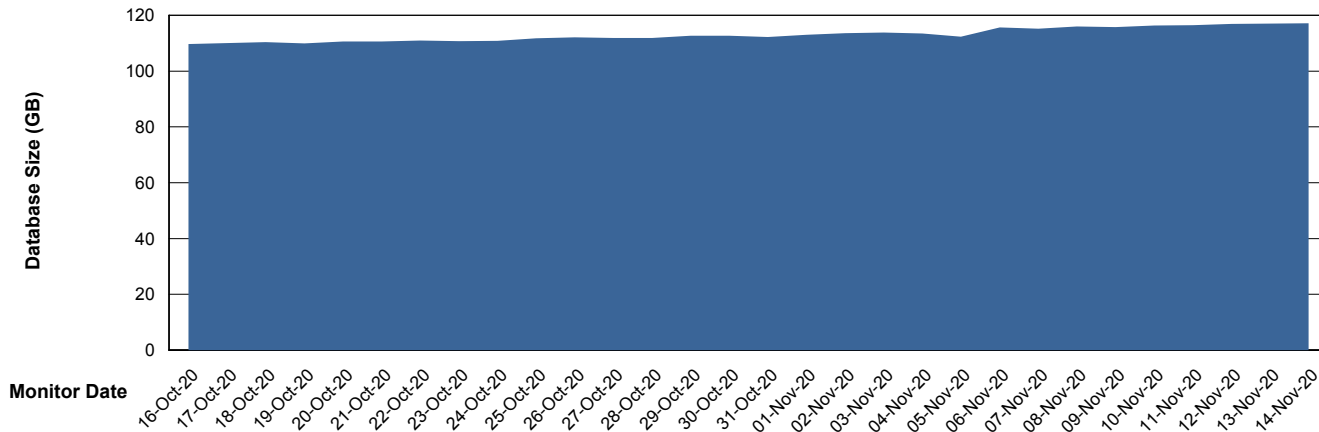

Customer BGG_Production
Database ID 58

Database Performance BGGDB_Standby

Weekly SLA Customer Report

Customer BGG_Production
Database ID 58

DATABASE SIZE BGGDB_BI

Database growth over last month

DATABASE SIZE BGGDB_Production