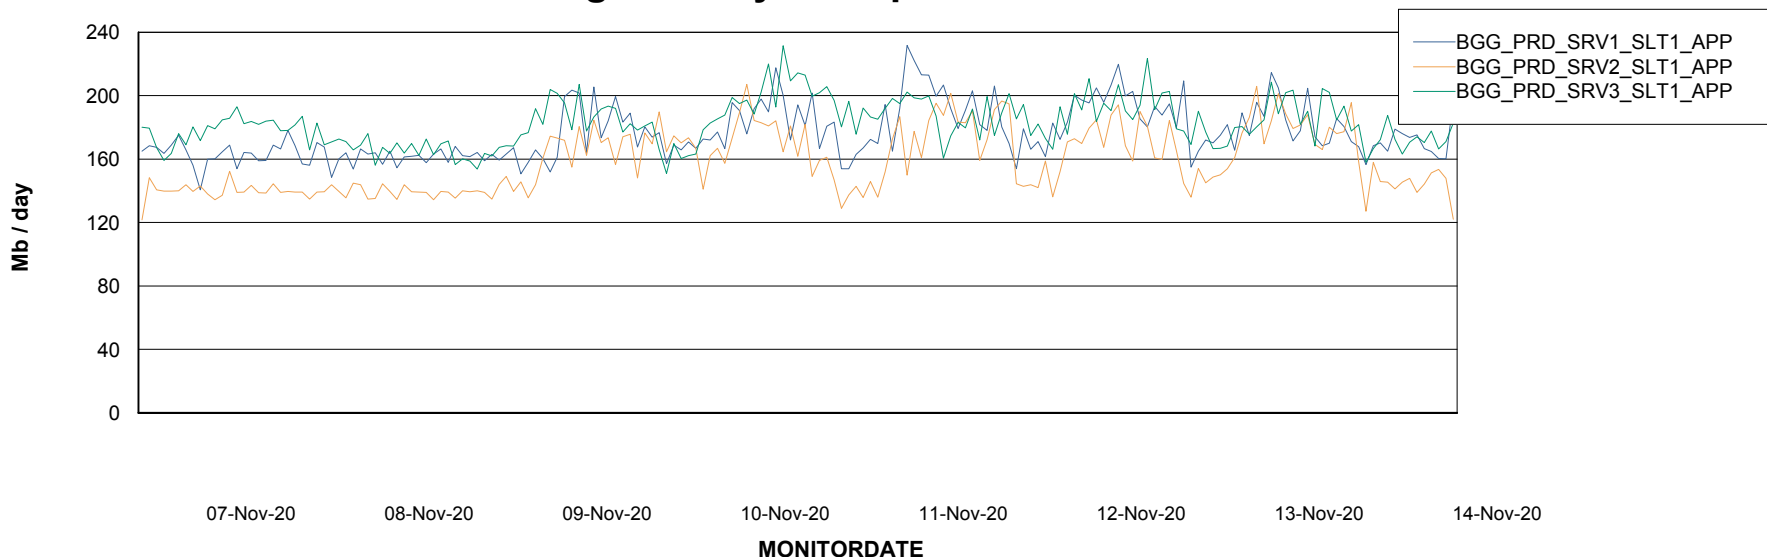

ABSSolute Application Server Services

Avg memory used per ABS Server Service