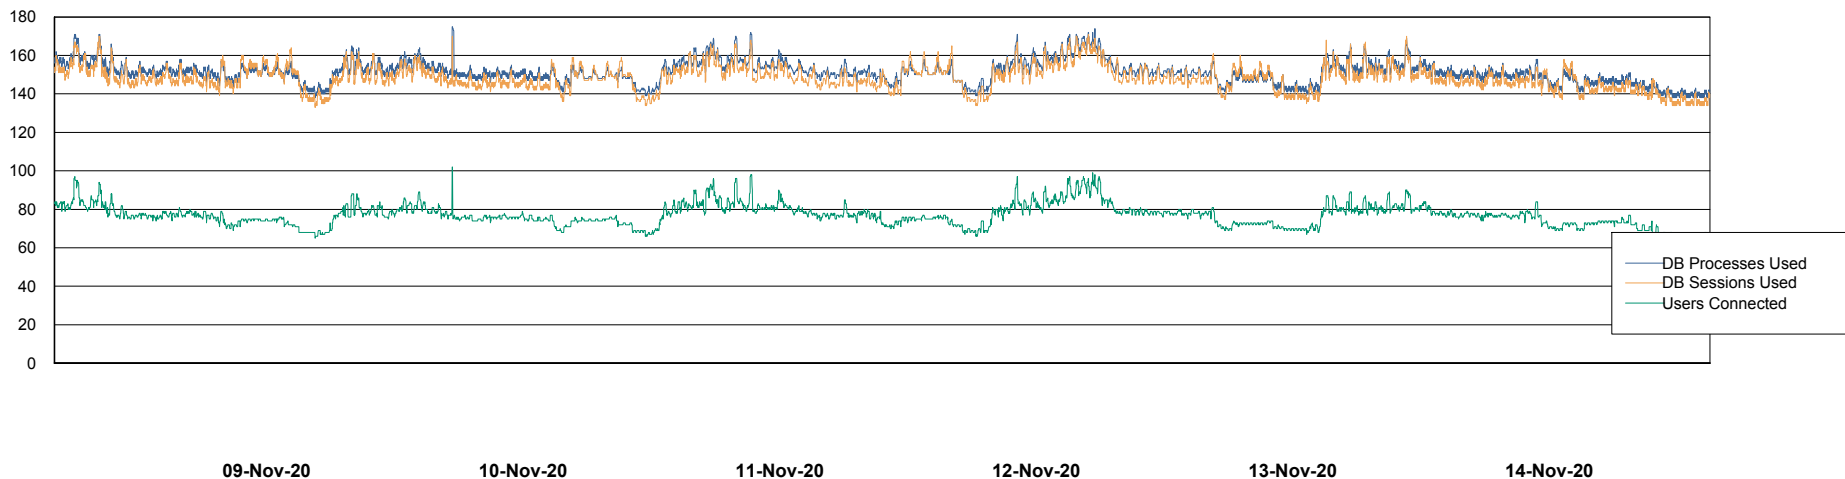

Weekly SLA Customer Report

Customer BGG_Production
Database ID 58

Database Performance BGGDB_BI

Weekly SLA Customer Report

Customer BGG_Production
Database ID 58

Database Performance BGGDB_Production

Weekly SLA Customer Report