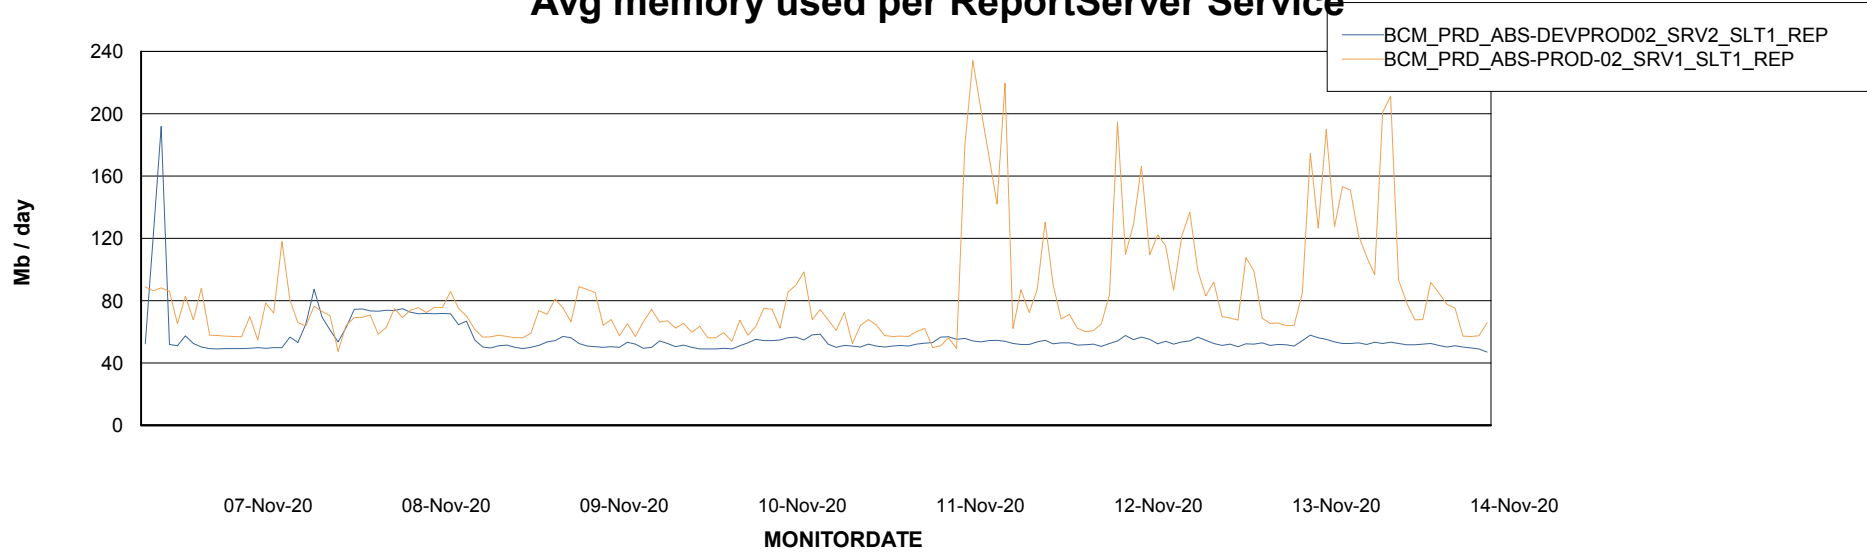

ABSSolute Application ReportServer Services

Avg memory used per ReportServer Service