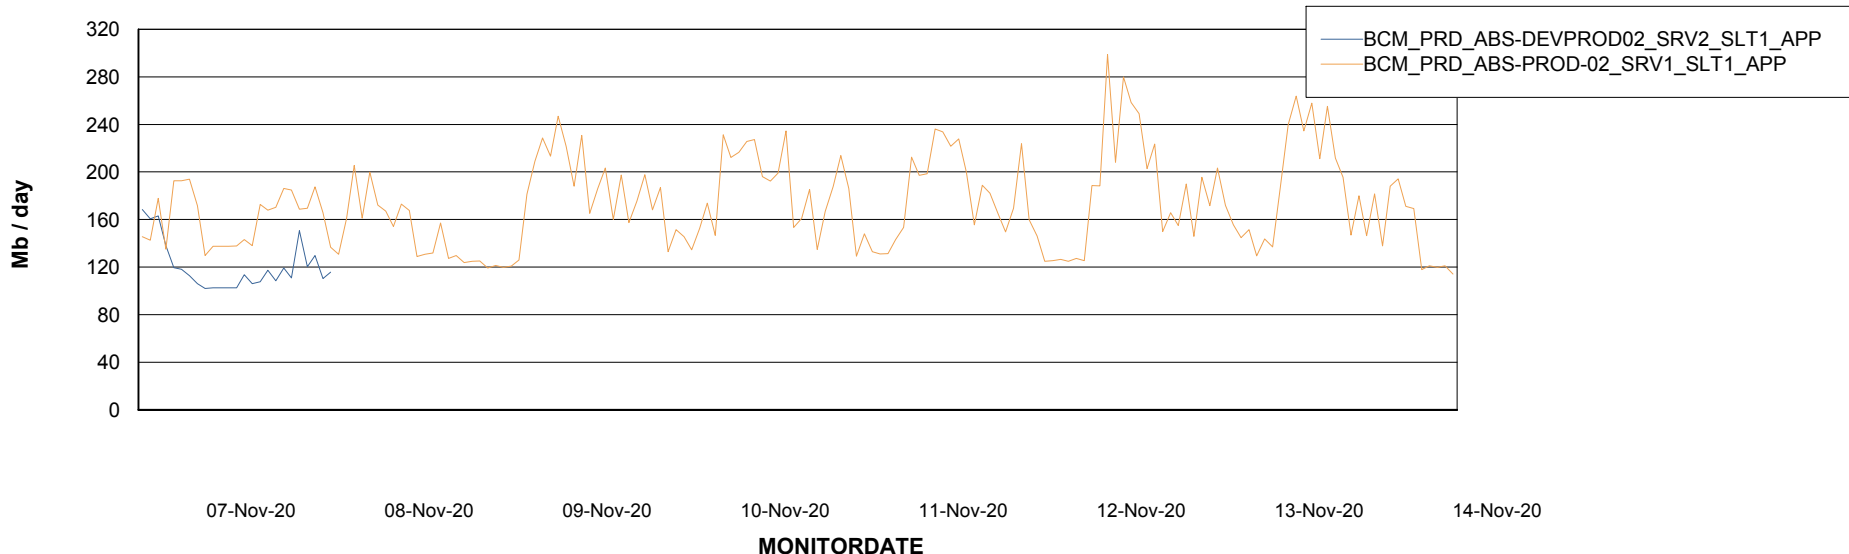

ABSolute Application Server Services

Avg memory used per ABS Server Service