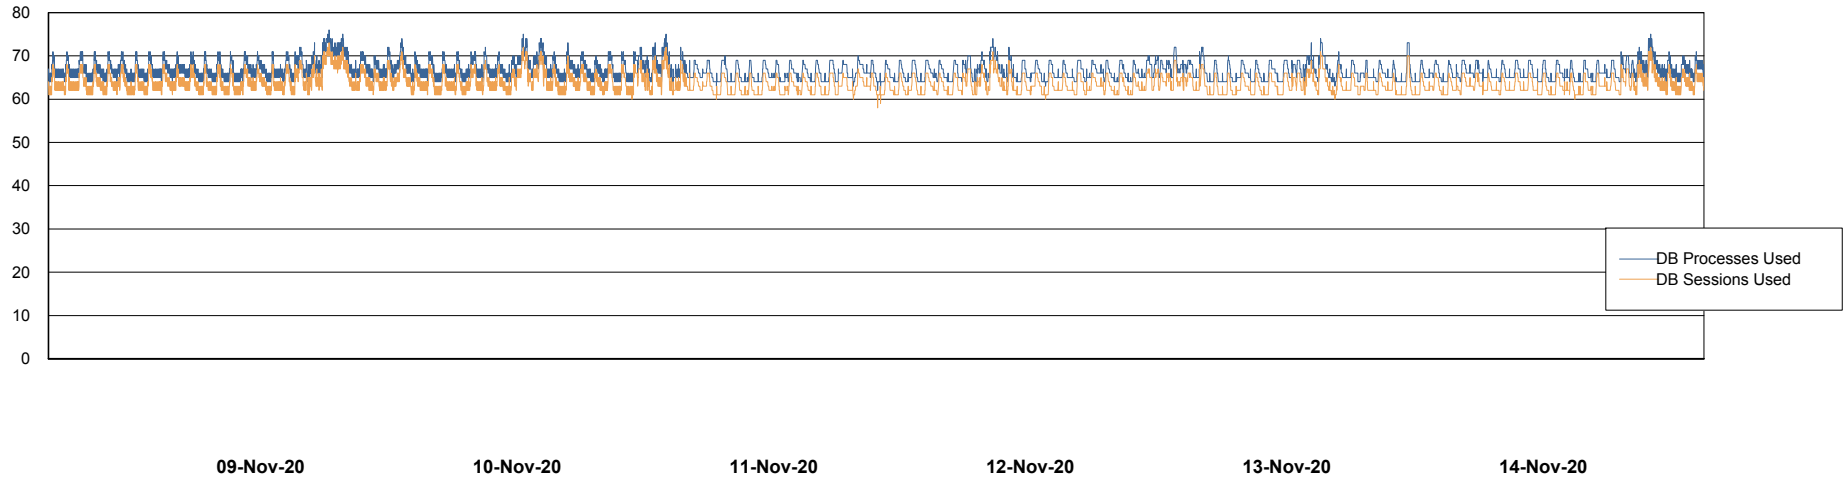

Database Performance BCMDB_ABS1 Production Database