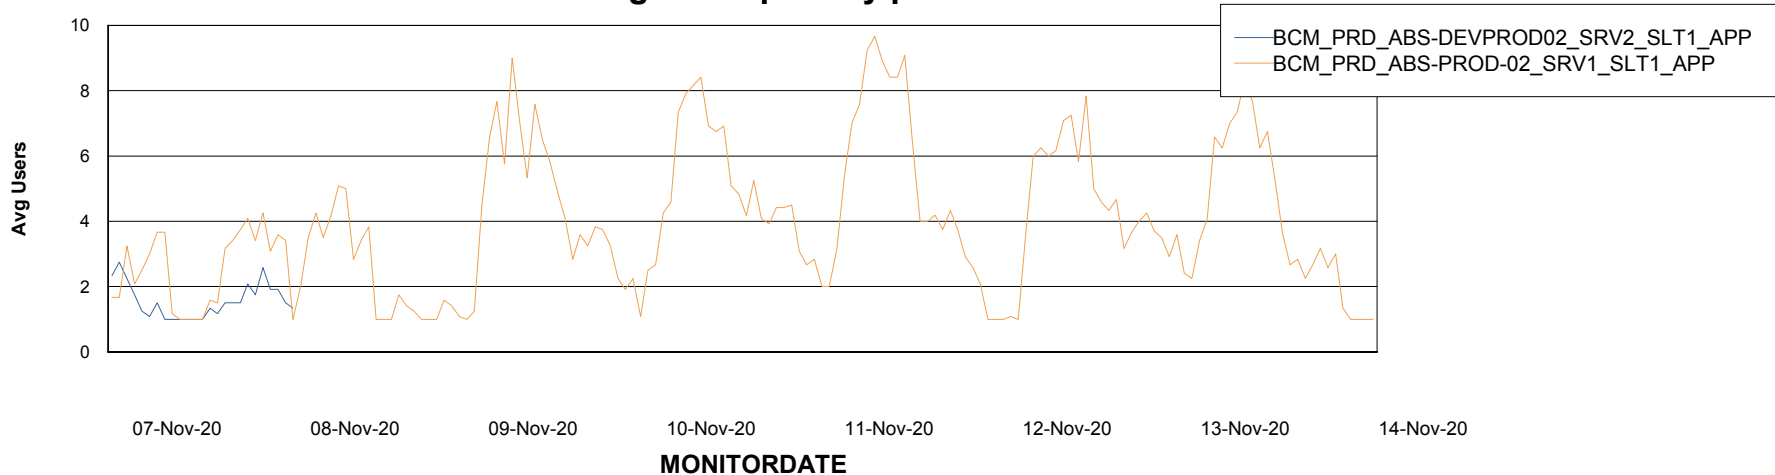

Avg users per day per ABS server