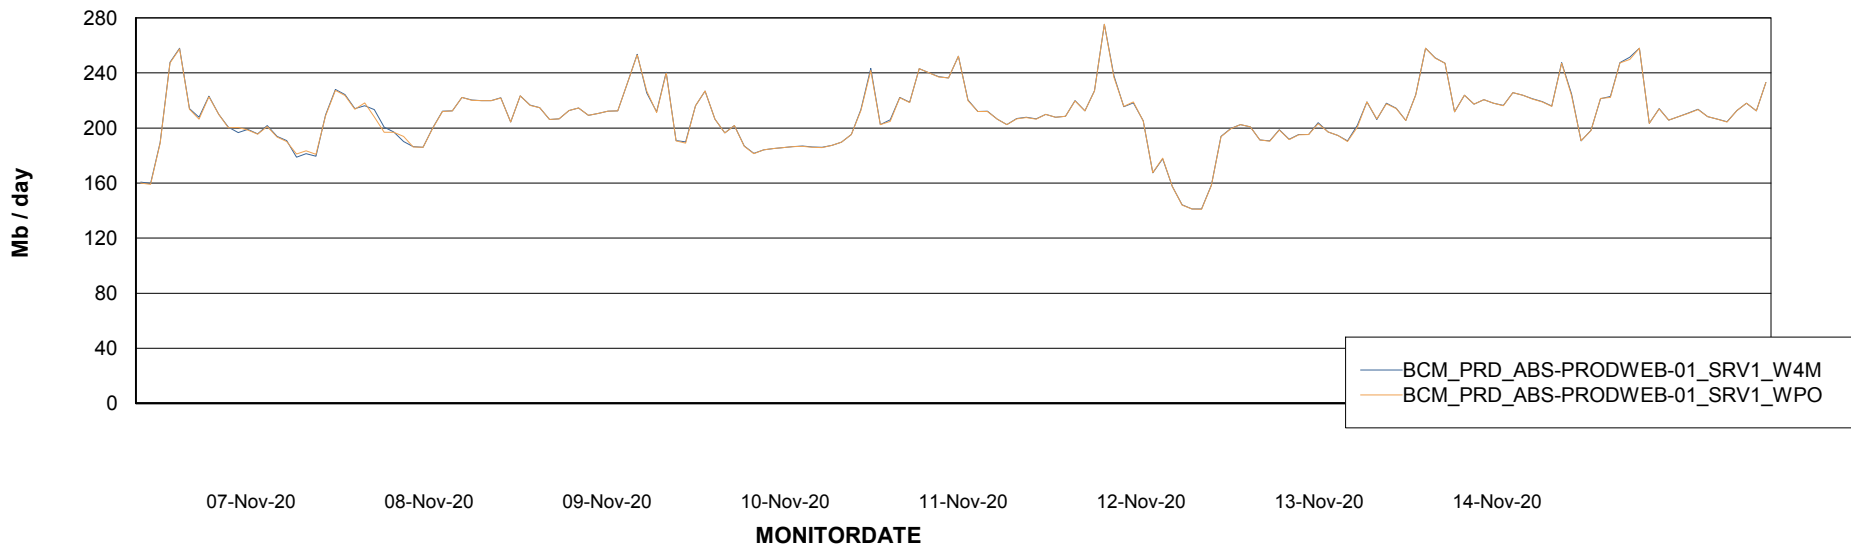

ABSolute Web Component Services

Avg memory used per ABS Web component