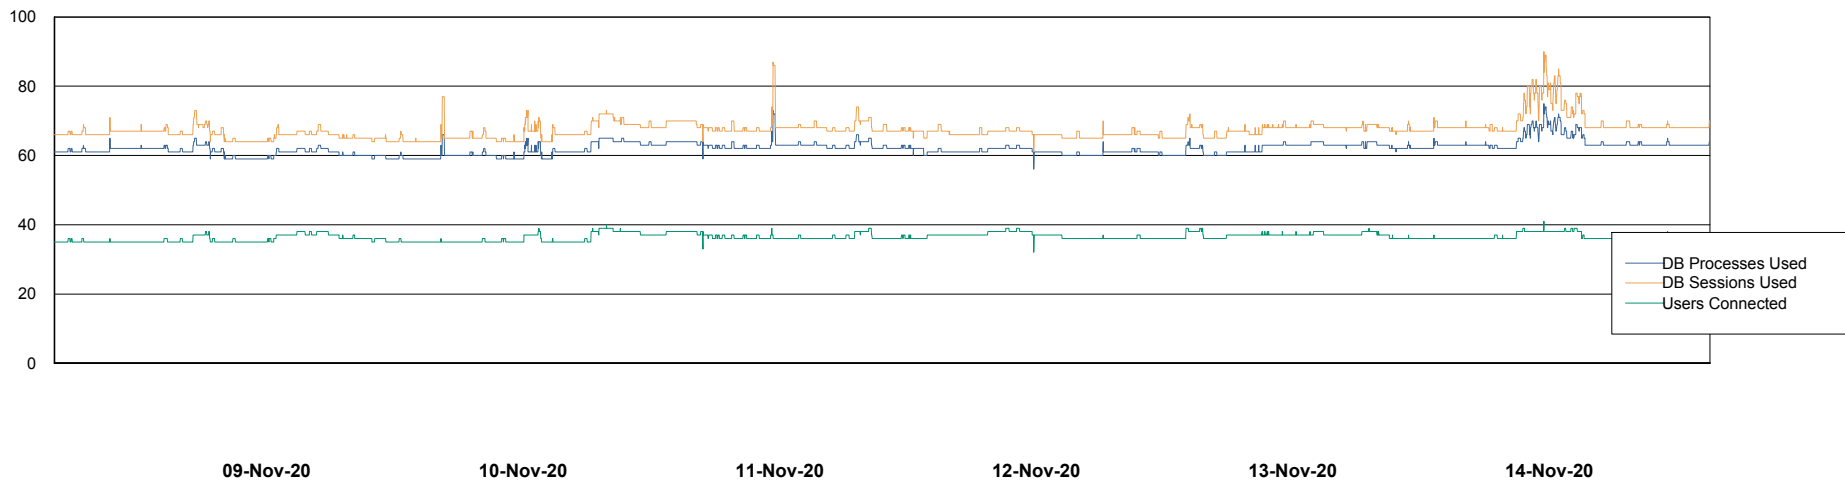

Database Performance AUJDB_BI_TS1