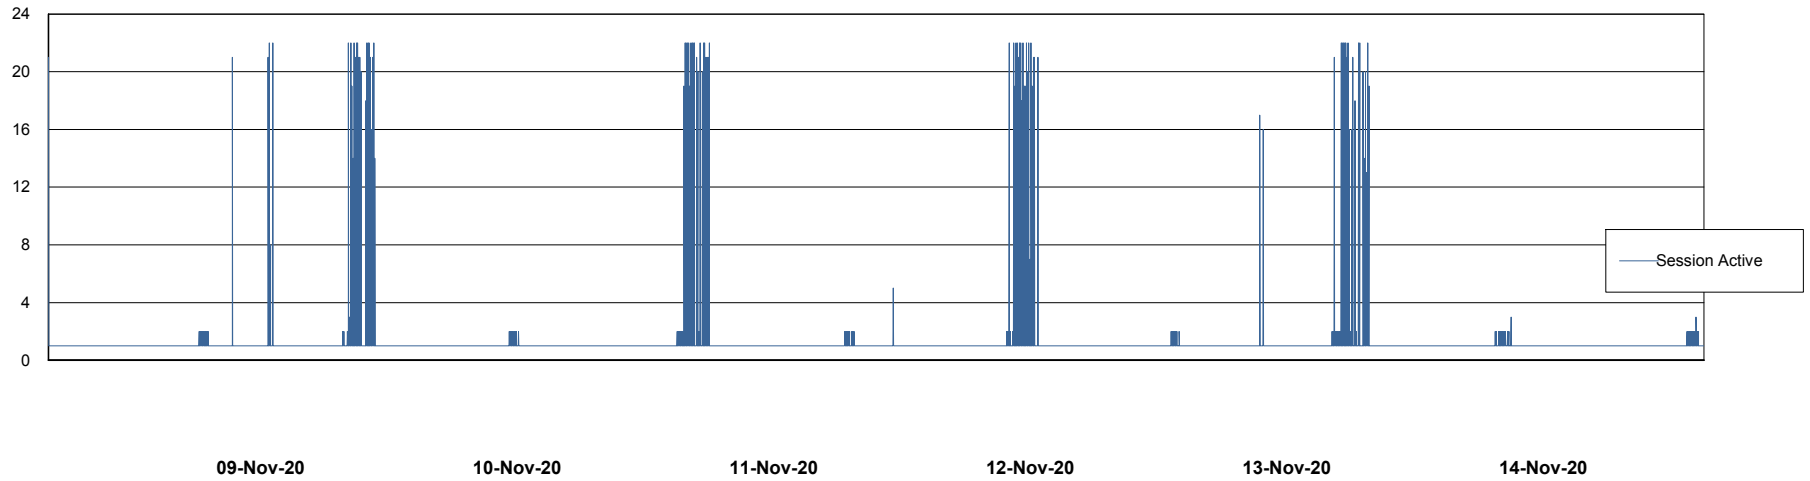

Weekly SLA Customer Report

Customer AUJ_Production
Database ID 41

Database Performance AUJ_DB4_Primary

Weekly SLA Customer Report

Customer AUJ_Production
Database ID 41

Database Performance AUJ_DB5_Standby

Weekly SLA Customer Report

Customer AUJ_Production
Database ID 41

Database Performance AUJ_DB6_Standby2

Weekly SLA Customer Report

Customer AUJ_Production
Database ID 41

Database Performance AUJDB_BI

Weekly SLA Customer Report