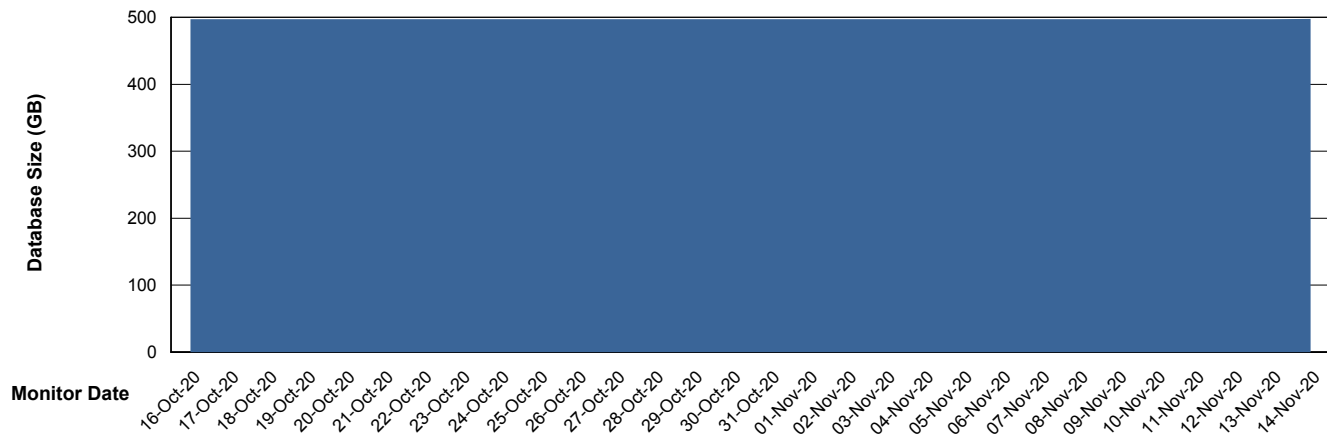

Database growth over last month

Weekly SLA Customer Report

Customer AUJ_Production
Database ID 41

DATABASE SIZE AUJDB_BI_TS1

Database growth over last month

Weekly SLA Customer Report

Customer AUJ_Production
Database ID 41