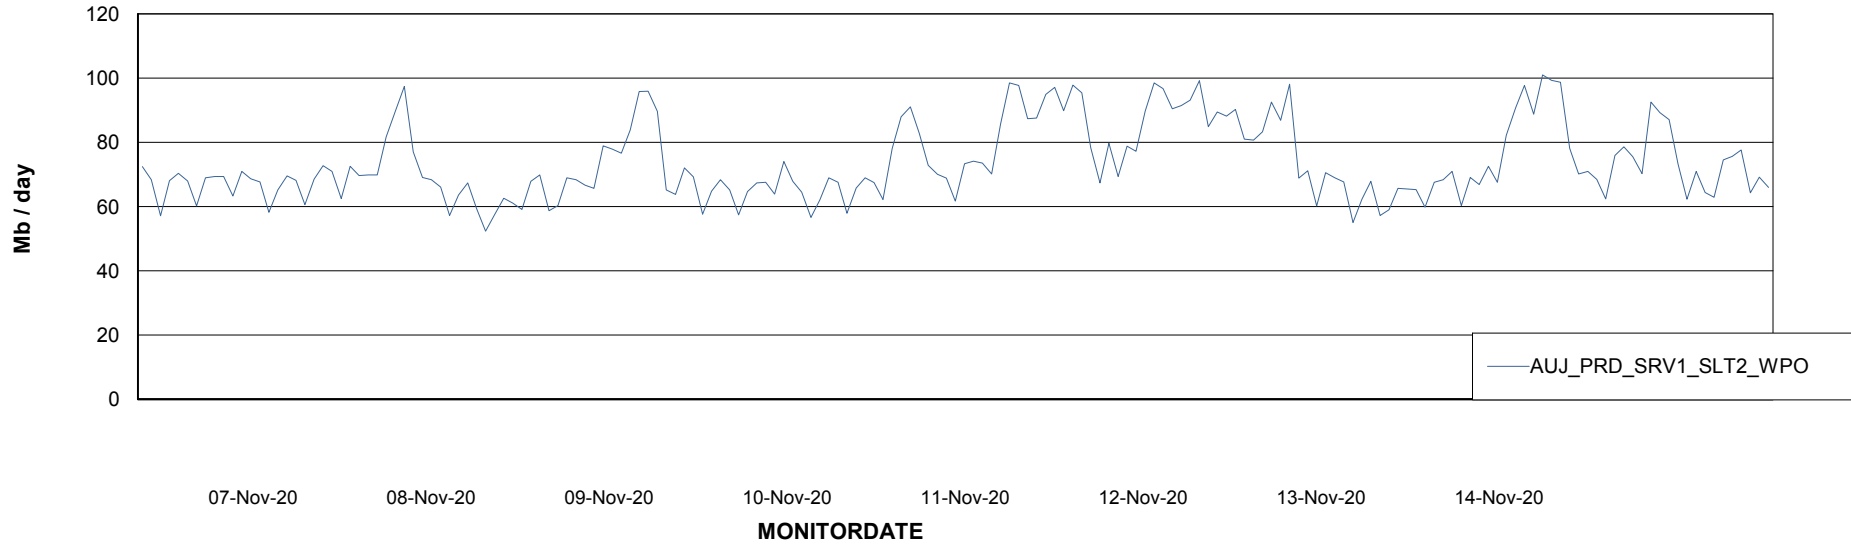

ABSolute Web Component Services

Avg memory used per ABS Web component