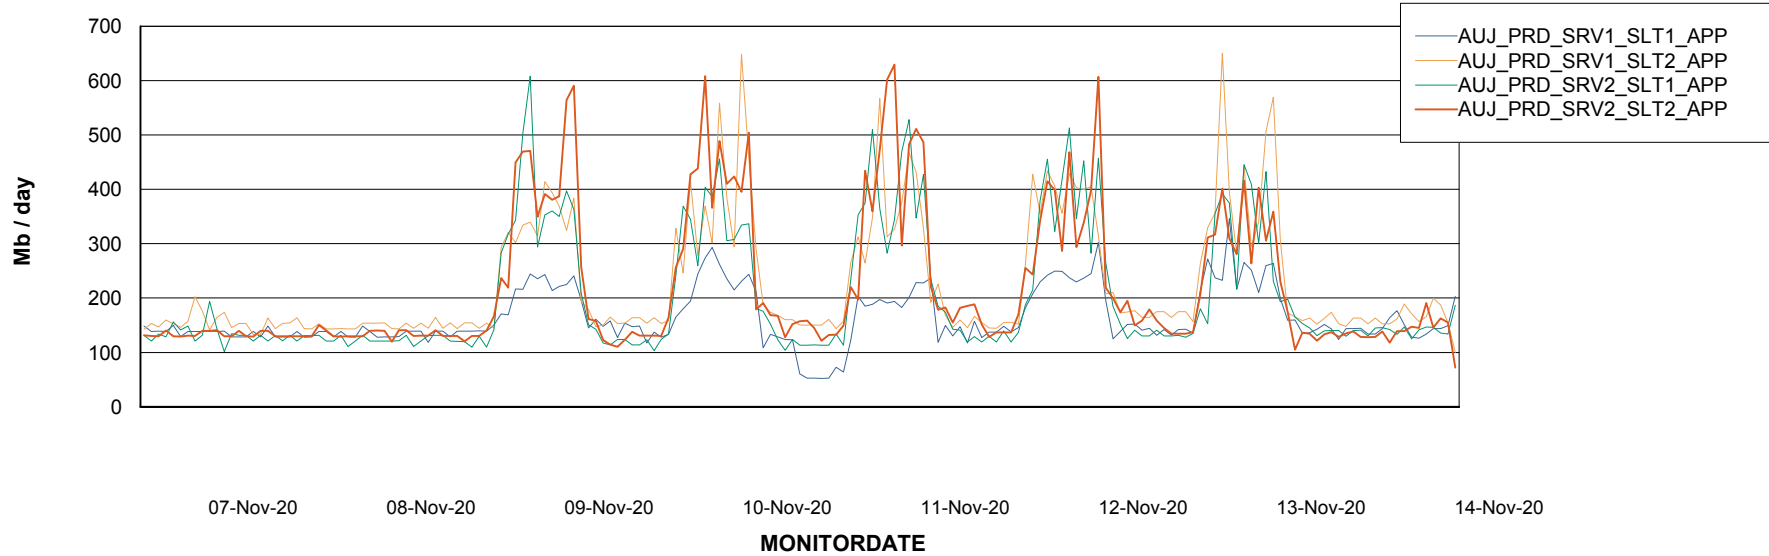

ABSSolute Application Server Services

Avg memory used per ABS Server Service