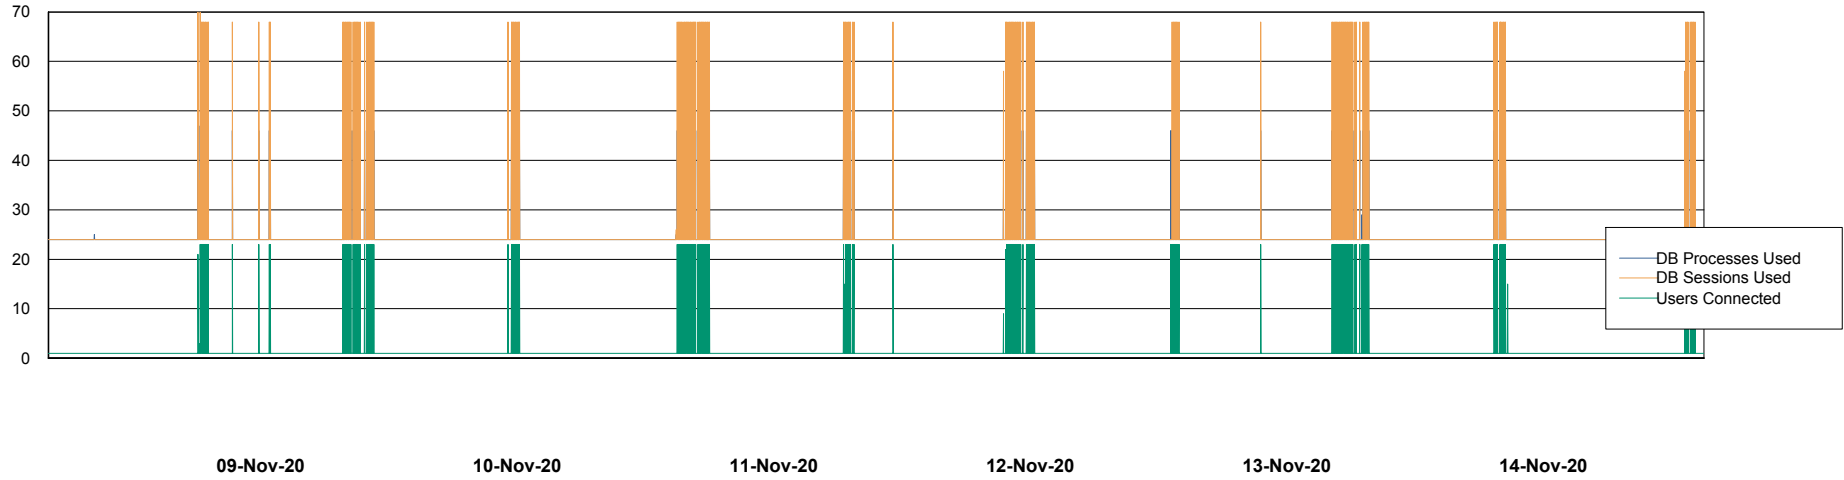

Weekly SLA Customer Report

Customer AUJ_Production
Database ID 41

Database Performance AUJ_DB4_Primary

Weekly SLA Customer Report

Customer AUJ_Production
Database ID 41

Database Performance AUJ_DB5_Standby

Weekly SLA Customer Report

Customer AUJ_Production
Database ID 41

Database Performance AUJ_DB6_Standby2

Weekly SLA Customer Report

Customer AUJ_Production
Database ID 41

Database Performance AUJDB_BI

Weekly SLA Customer Report