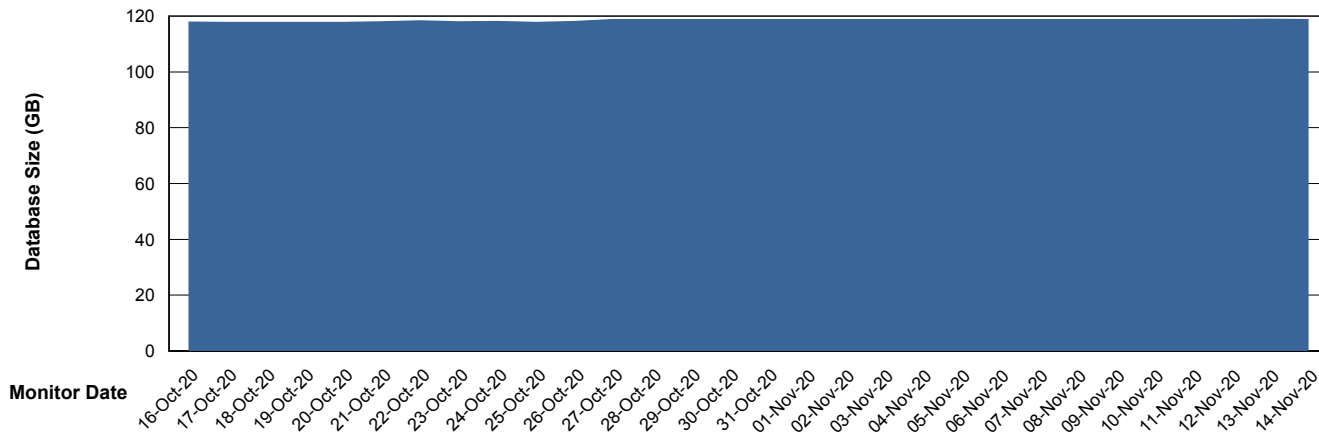

Customer AUJ_Production
Database ID 41

Database Performance AUJDB_BI_TS1

Weekly SLA Customer Report

Customer AUJ_Production
Database ID 41

DATABASE SIZE AUJ_DB4_Primary

Database growth over last month

DATABASE SIZE AUJDB_BI

Database growth over last month

Weekly SLA Customer Report

Customer AUJ_Production
Database ID 41

DATABASE SIZE AUJDB_BI_TS1

Database growth over last month

Weekly SLA Customer Report

Customer AUJ_Production
Database ID 41