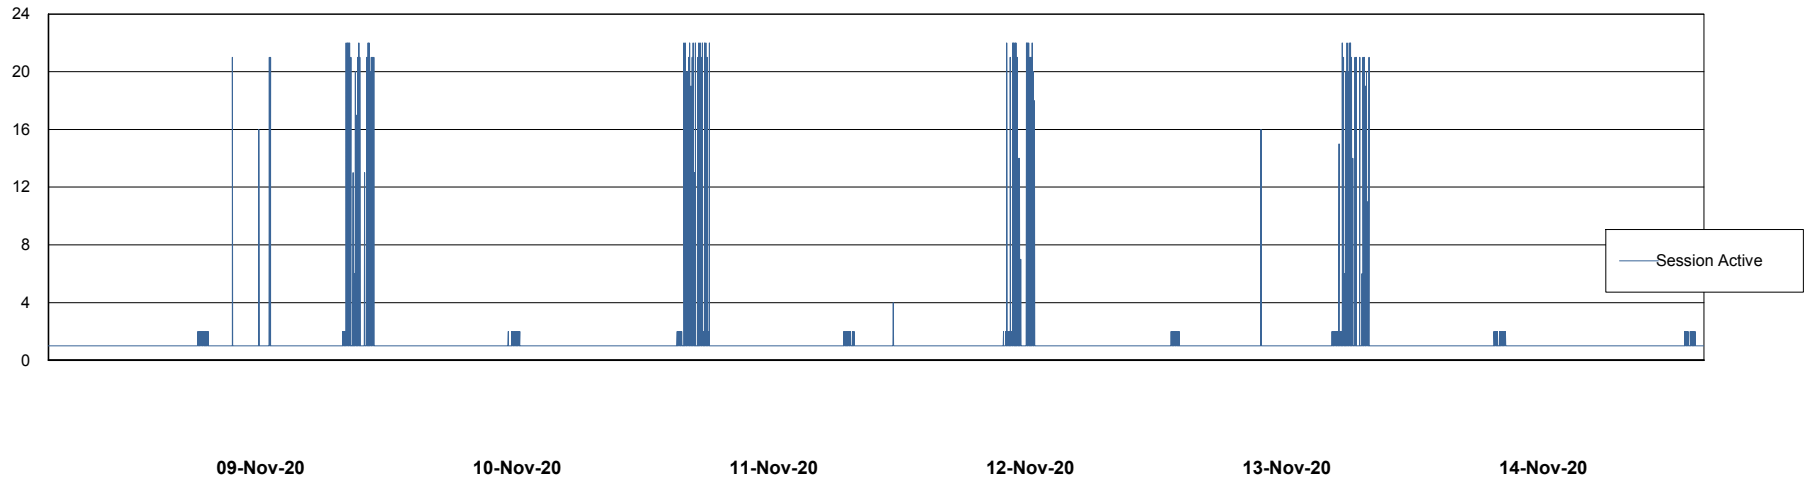

Weekly SLA Customer Report

Customer AUJ_Production
Database ID 41

Database Performance AUJ_DB4_Primary

Weekly SLA Customer Report

Customer AUJ_Production
Database ID 41

Database Performance AUJ_DB5_Standby

Weekly SLA Customer Report

Customer AUJ_Production
Database ID 41

Database Performance AUJ_DB6_Standby2

Weekly SLA Customer Report

Customer AUJ_Production
Database ID 41

Database Performance AUJDB_BI

Weekly SLA Customer Report