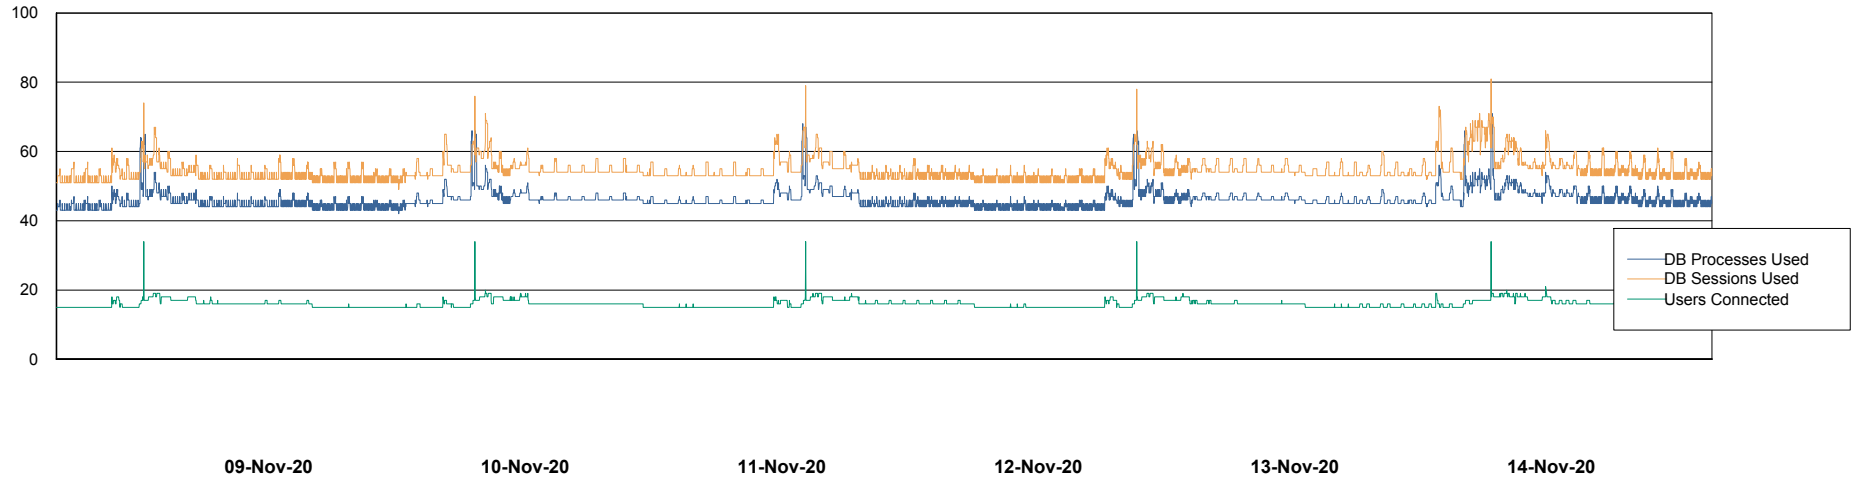

Weekly SLA Customer Report

Customer AUJ_Production
Database ID 41

Database Performance AUJ_DB6_Standby2

Weekly SLA Customer Report

Customer AUJ_Production
Database ID 41

Database Performance AUJDB_BI

Weekly SLA Customer Report