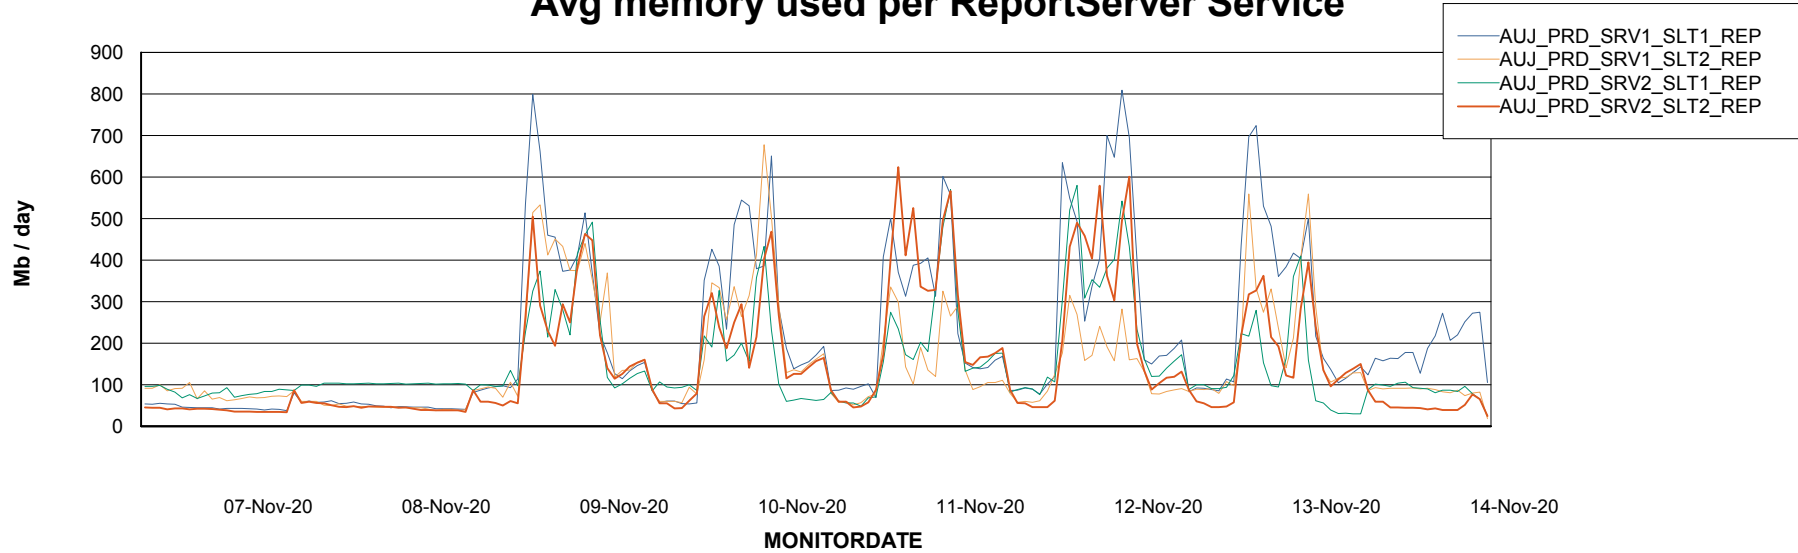

Avg memory used per ABS Server Service

Avg users per day per ABS server

Weekly SLA Customer Report

Customer AUJ_Production
Database ID 41

ABSolute Application ReportServer Services

Avg memory used per ReportServer Service