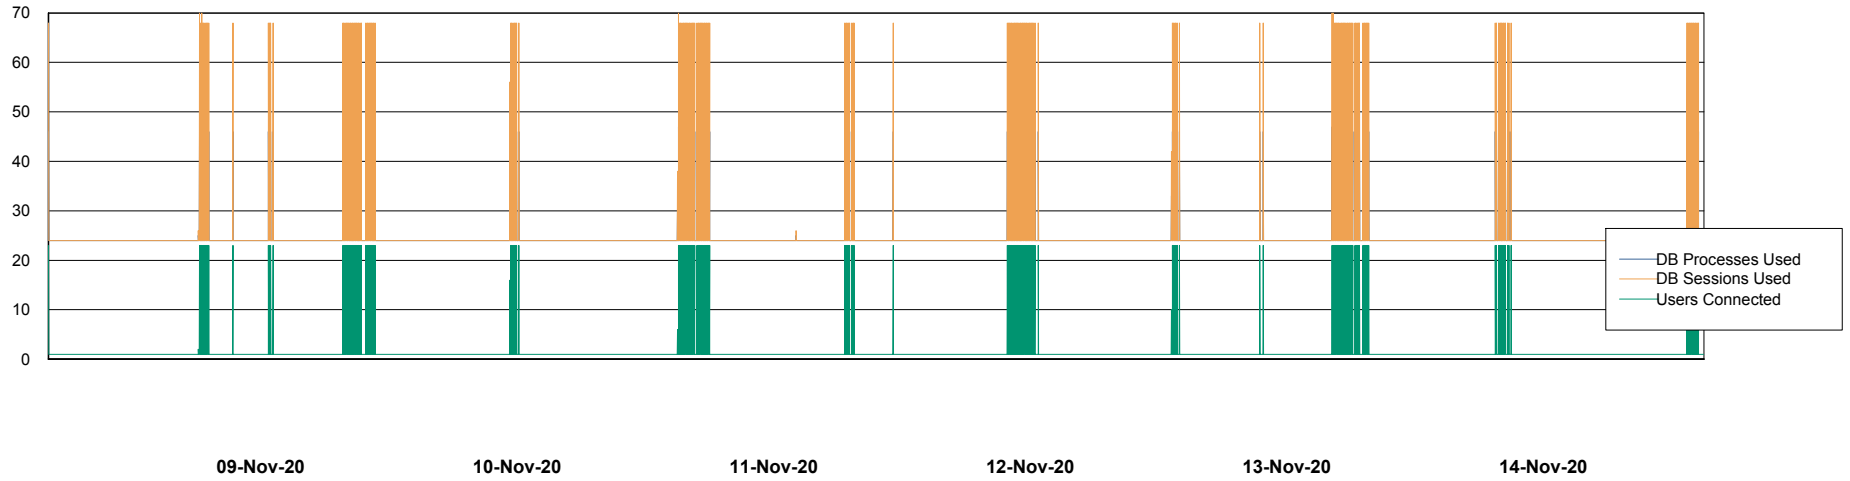

Weekly SLA Customer Report

Customer AUJ_Production
Database ID 41

Database Performance AUJ_DB4_Primary

Weekly SLA Customer Report

Customer AUJ_Production
Database ID 41

Database Performance AUJ_DB5_Standby

Weekly SLA Customer Report

Customer AUJ_Production
Database ID 41

Database Performance AUJ_DB6_Standby2

Weekly SLA Customer Report

Customer AUJ_Production
Database ID 41

Database Performance AUJDB_BI

Weekly SLA Customer Report