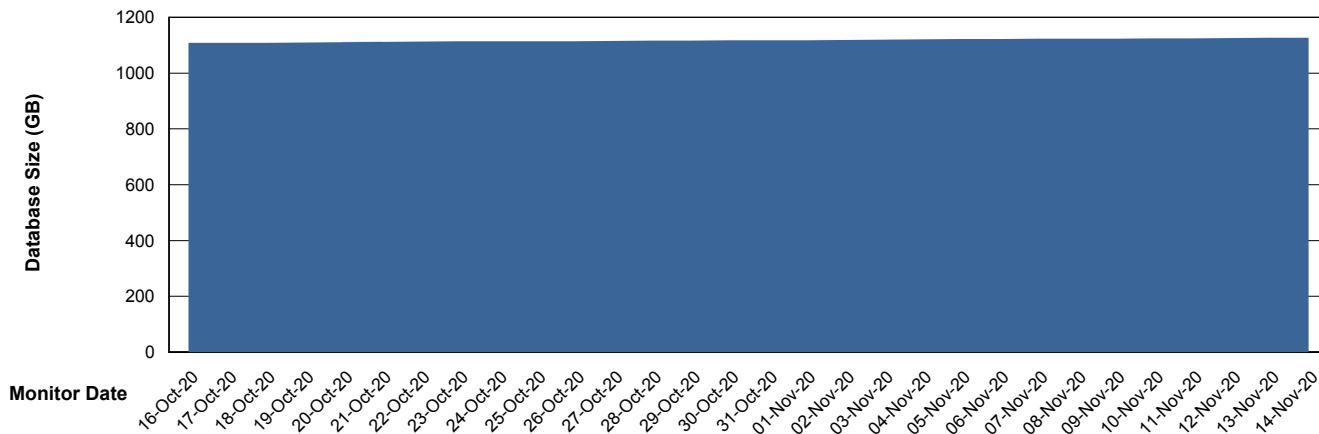

Customer AUJ_Production
Database ID 41

Database Performance AUJDB_BI_TS1

Weekly SLA Customer Report

Customer AUJ_Production
Database ID 41

DATABASE SIZE AUJ_DB4_Primary

Database growth over last month

DATABASE SIZE AUJDB_BI

Database growth over last month

Weekly SLA Customer Report

Customer AUJ_Production
Database ID 41

DATABASE SIZE AUJDB_BI_TS1

Database growth over last month

Weekly SLA Customer Report

Customer AUJ_Production
Database ID 41