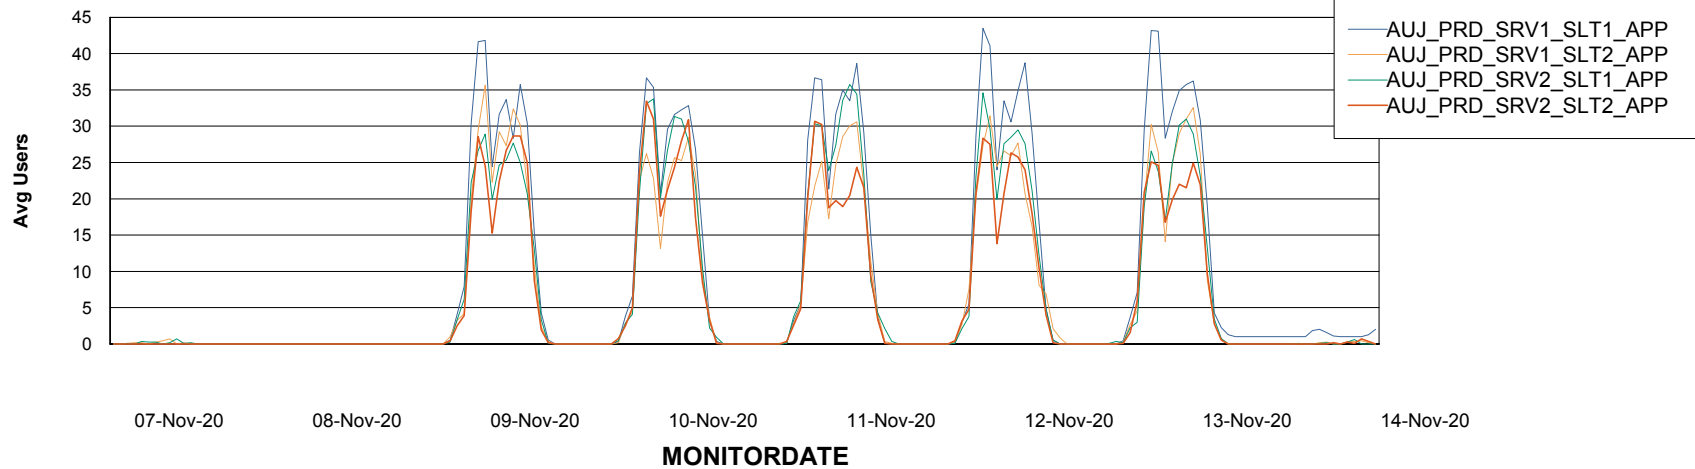

Avg users per day per ABS server