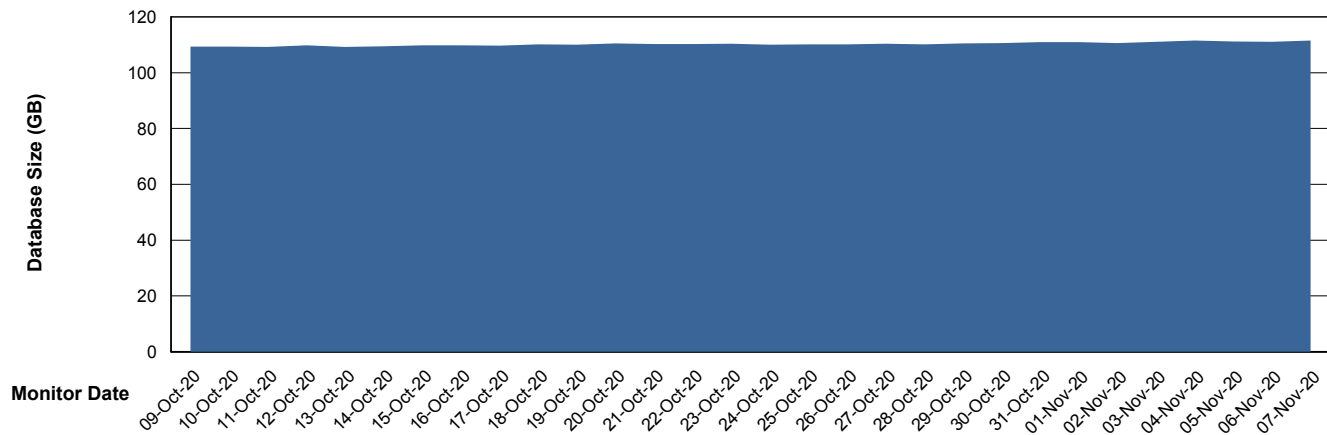

Database Performance VOSDB_Production

DB Processes Max 500
DB Sessions Max 772

Weekly SLA Customer Report

Customer VOS_Production
Database ID 68

Database Performance VOSDB_Standby

DB Processes Max 300
DB Sessions Max 472

Weekly SLA Customer Report

Customer VOS_Production
Database ID 68

DATABASE SIZE VOSBIDB_Production

Database growth over last month

DATABASE SIZE VOSDB_Production

Database growth over last month

Weekly SLA Customer Report