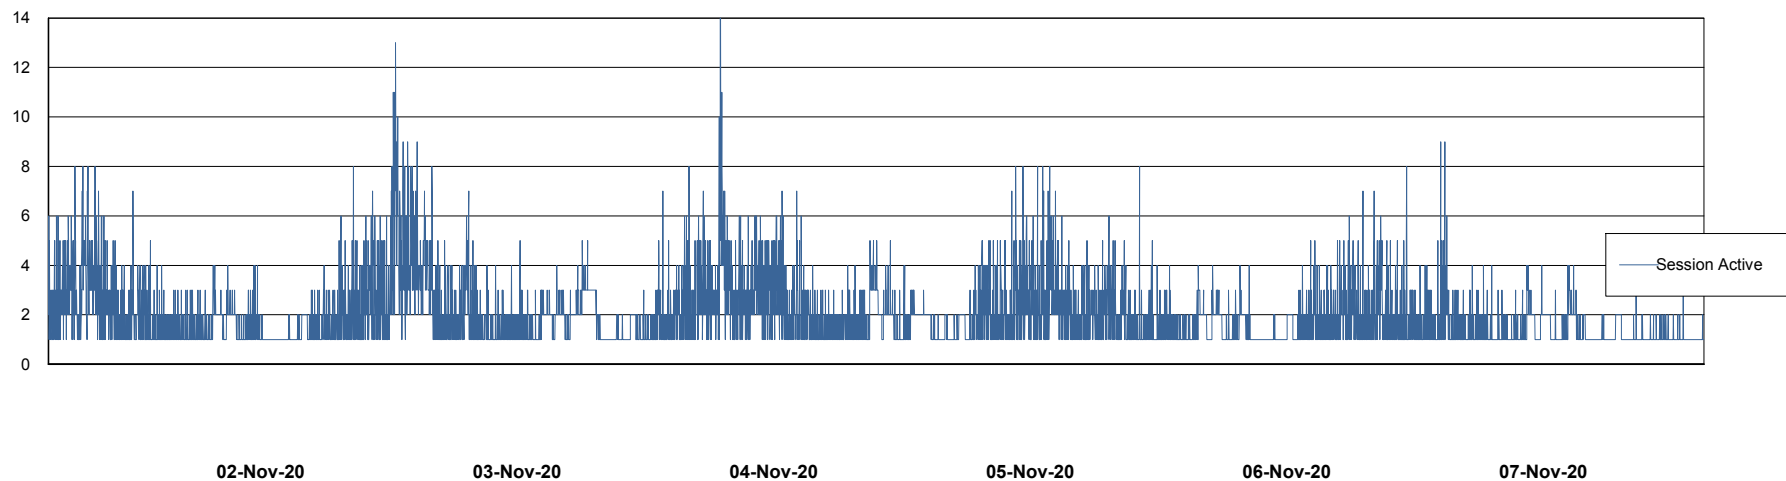

Database Performance VOSDB_Production

DB Processes Max 500
DB Sessions Max 772