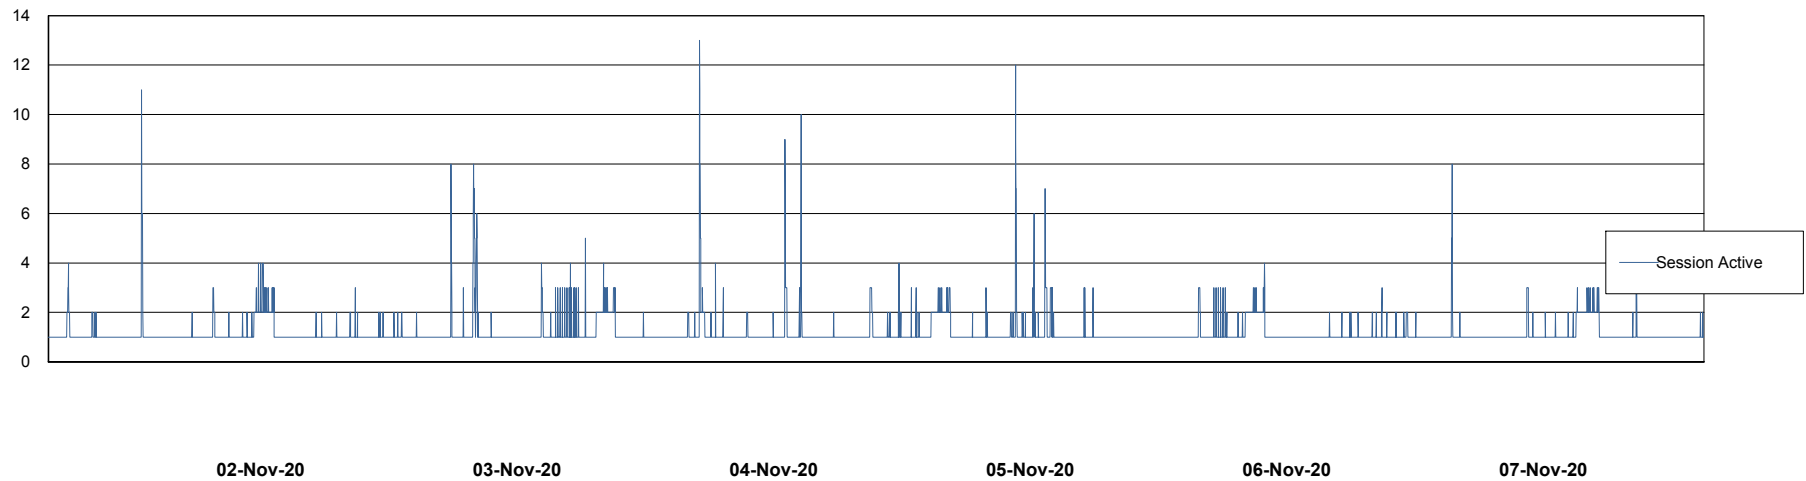

Harddisk Usage VOS_ABSWEB2

| | Free disk space on / (%) | Total disk space on / (Gb) | Used disk space on / (Gb) | Total disk space on /home (Gb) | Used disk space on /home (Gb) | Free disk space on /opt (%) | Total disk space on /opt (Gb) | Used disk space on /opt (Gb) | Total disk space on /tmp (Gb) | Used disk space on /tmp (Gb) |
|-----------|--------------------------|----------------------------|---------------------------|--------------------------------|-------------------------------|-----------------------------|-------------------------------|------------------------------|-------------------------------|------------------------------|
| 07-Nov-20 | 70 | 50 | 15 | 50 | 15 | 70 | 50 | 15 | 50 | 15 |
| 06-Nov-20 | 70 | 50 | 15 | 50 | 15 | 70 | 50 | 15 | 50 | 15 |
| 05-Nov-20 | 70 | 50 | 15 | 50 | 15 | 70 | 50 | 15 | 50 | 15 |
| 04-Nov-20 | 70 | 50 | 15 | 50 | 15 | 70 | 50 | 15 | 50 | 15 |
| 03-Nov-20 | 70 | 50 | 15 | 50 | 15 | 70 | 50 | 15 | 50 | 15 |
| 02-Nov-20 | 70 | 50 | 15 | 50 | 15 | 70 | 50 | 15 | 50 | 15 |
| 01-Nov-20 | 70 | 50 | 15 | 50 | 15 | 70 | 50 | 15 | 50 | 15 |

Weekly SLA Customer Report

Customer VOS_Production
Database ID 68

Database Performance VOSBIDB_Production

DB Processes Max 300
DB Sessions Max 472

Weekly SLA Customer Report

Customer VOS_Production
Database ID 68