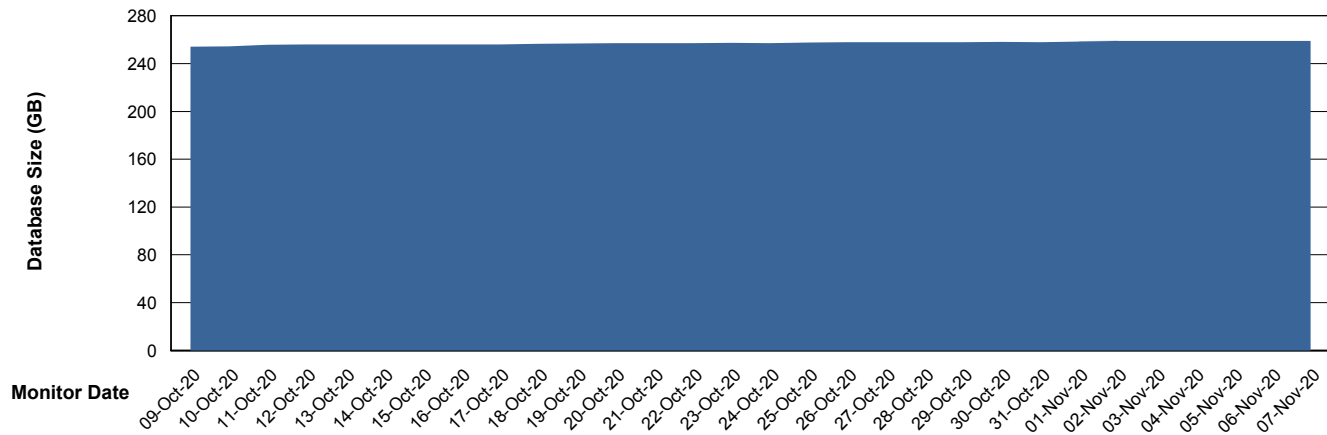

Weekly SLA Customer Report

Customer VOS_Production
Database ID 68

DATABASE SIZE VOSBIDB_Production

Database growth over last month

DATABASE SIZE VOSDB_Production

Database growth over last month

Weekly SLA Customer Report