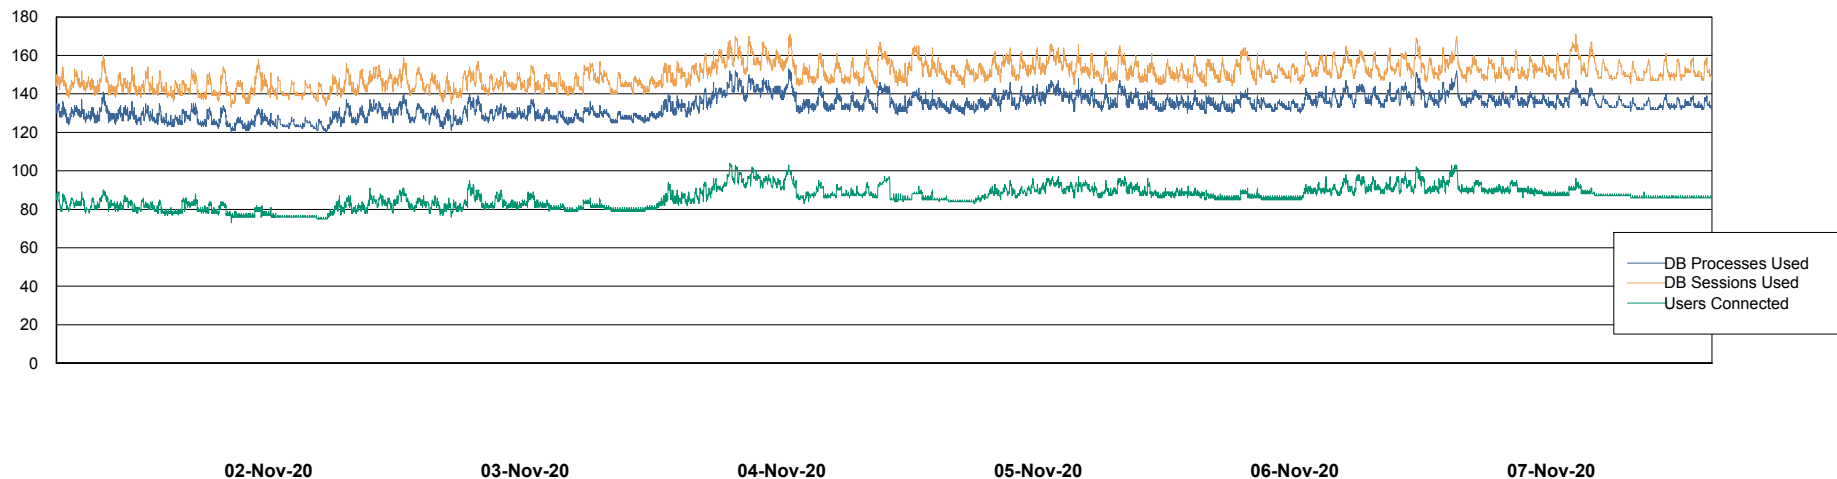

Database Performance VOSDB_Production

DB Processes Max 500
DB Sessions Max 772