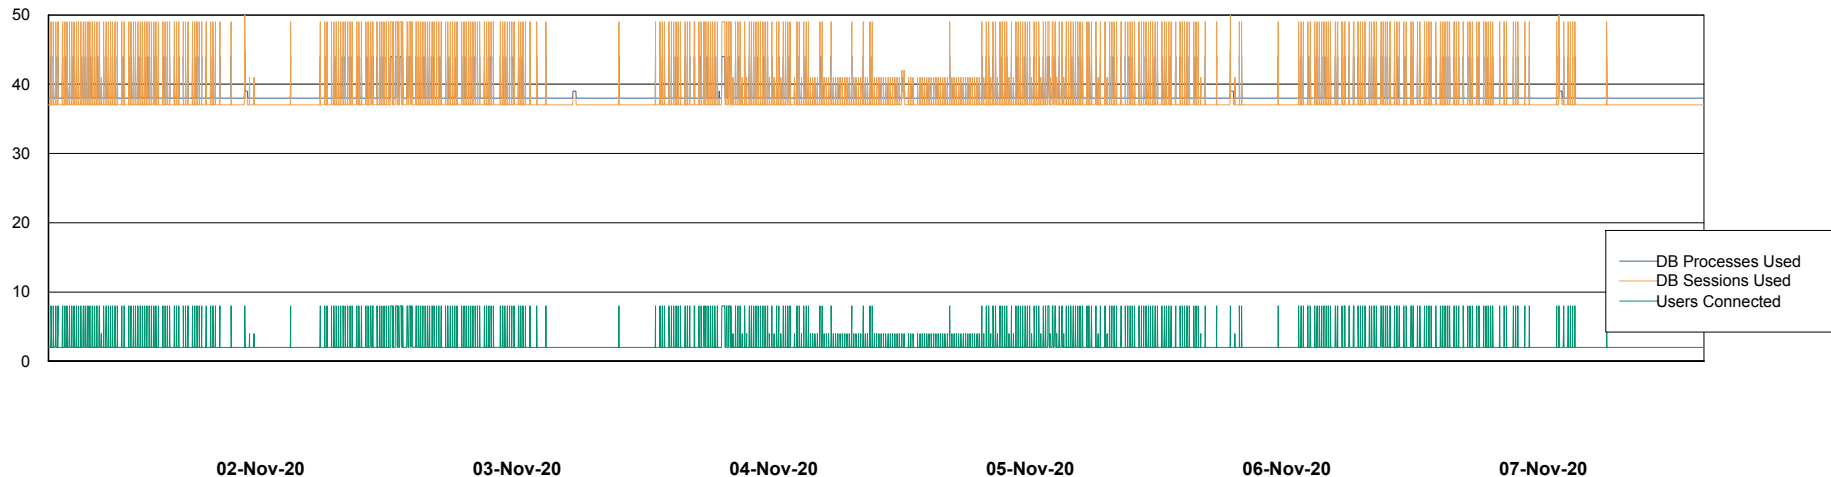

Database Performance VOSDB_Production

DB Processes Max 500
DB Sessions Max 772

Weekly SLA Customer Report

Customer VOS_Production
Database ID 68

Database Performance VOSDB_Standby

DB Processes Max 300
DB Sessions Max 472