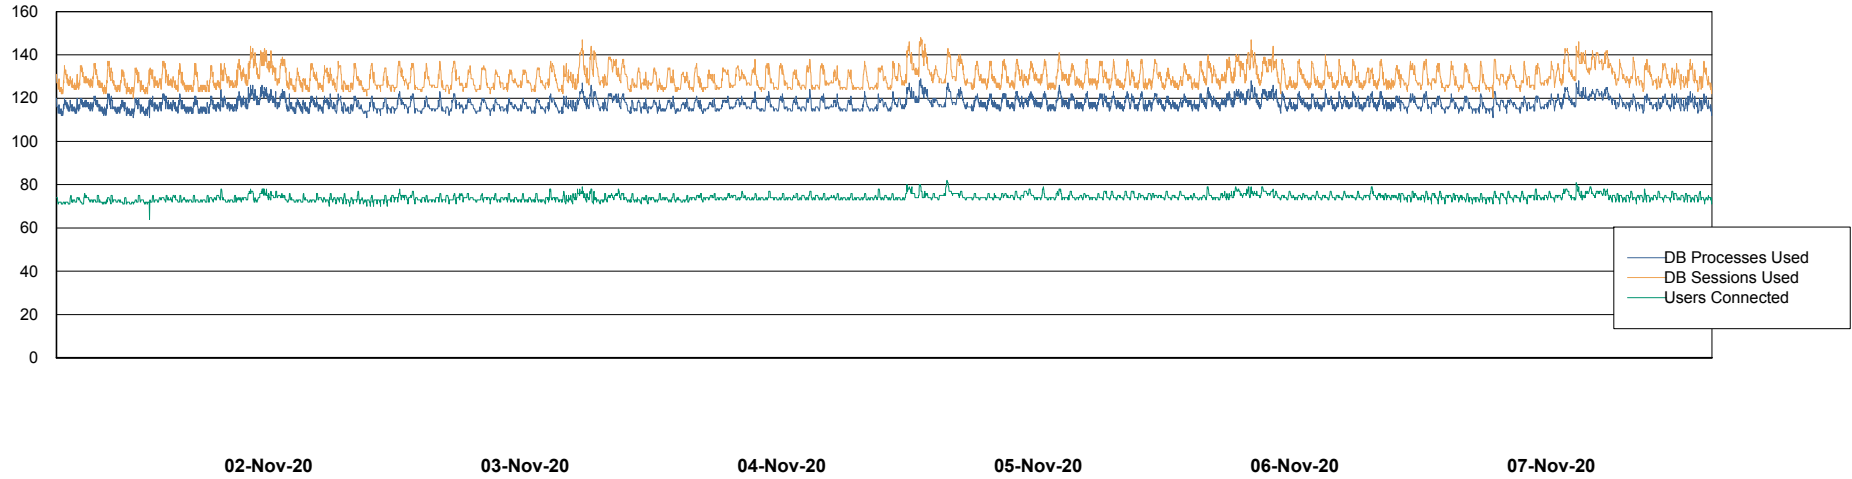

Database Performance VOSBIDB_Production

DB Processes Max 300
DB Sessions Max 472