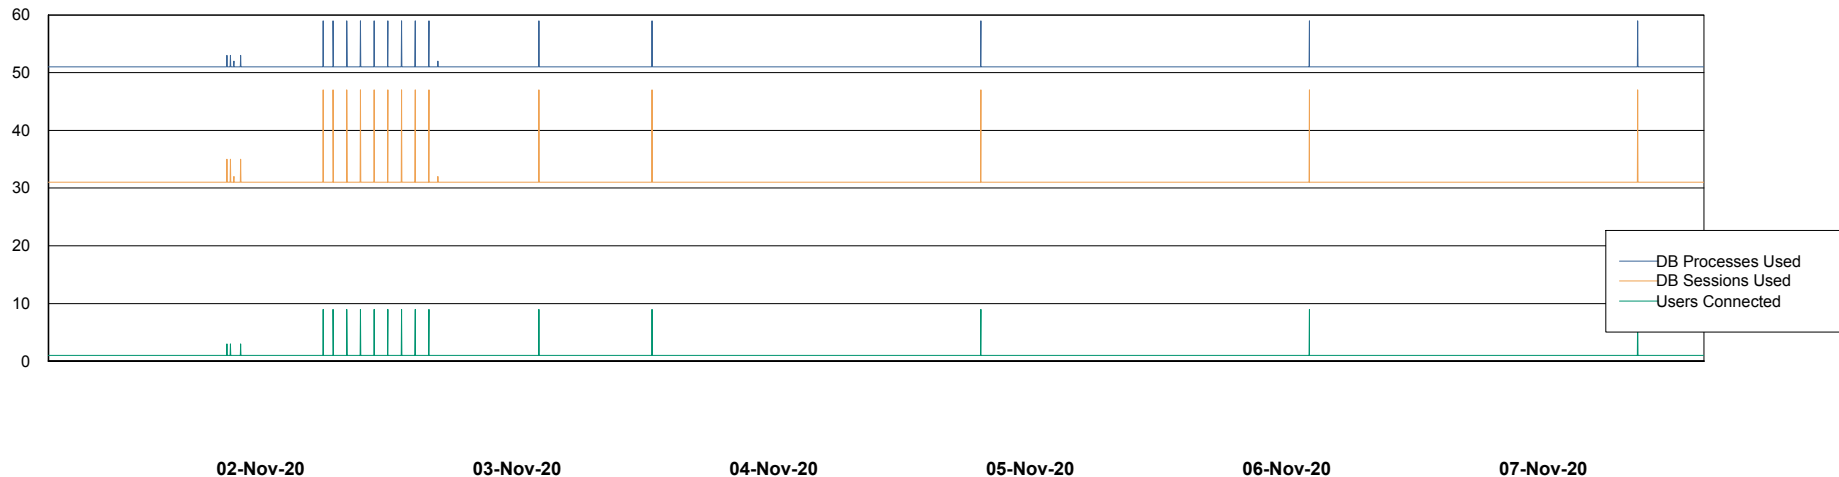

Weekly SLA Customer Report

Customer STK_Production
Database ID 82

Database Performance STKDB_ABS1 Production Database

DB Processes Max 500
DB Sessions Max 776

Weekly SLA Customer Report

Customer STK_Production
Database ID 82

Database Performance STKDB_ABS1SB Standby Database

DB Processes Max 500
DB Sessions Max 774

Weekly SLA Customer Report

Customer STK_Production
 Database ID 82

DATABASE SIZE STKDB_ABS1 Production Database

Database growth over last month