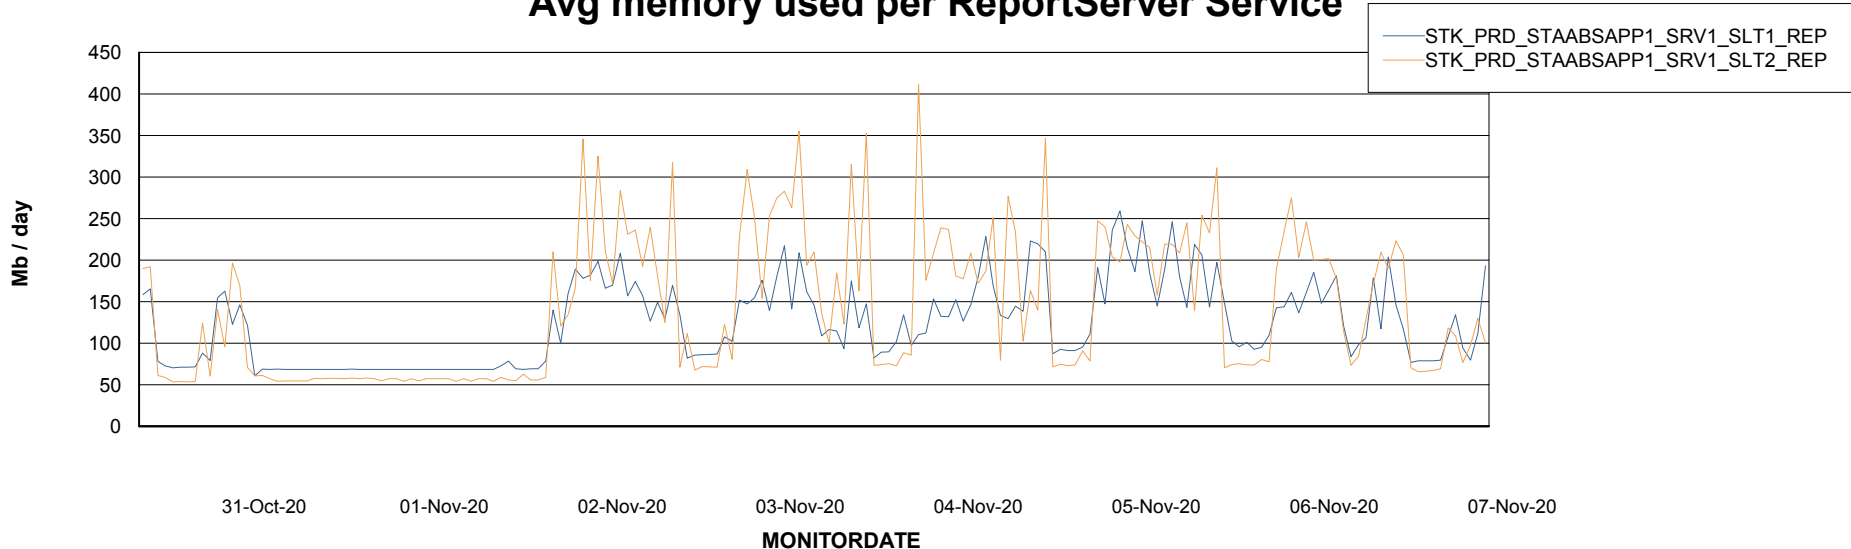

Avg memory used per ABS Server Service

Avg users per day per ABS server

Weekly SLA Customer Report

Customer STK_Production
Database ID 82

ABSSolute Application ReportServer Services

Avg memory used per ReportServer Service