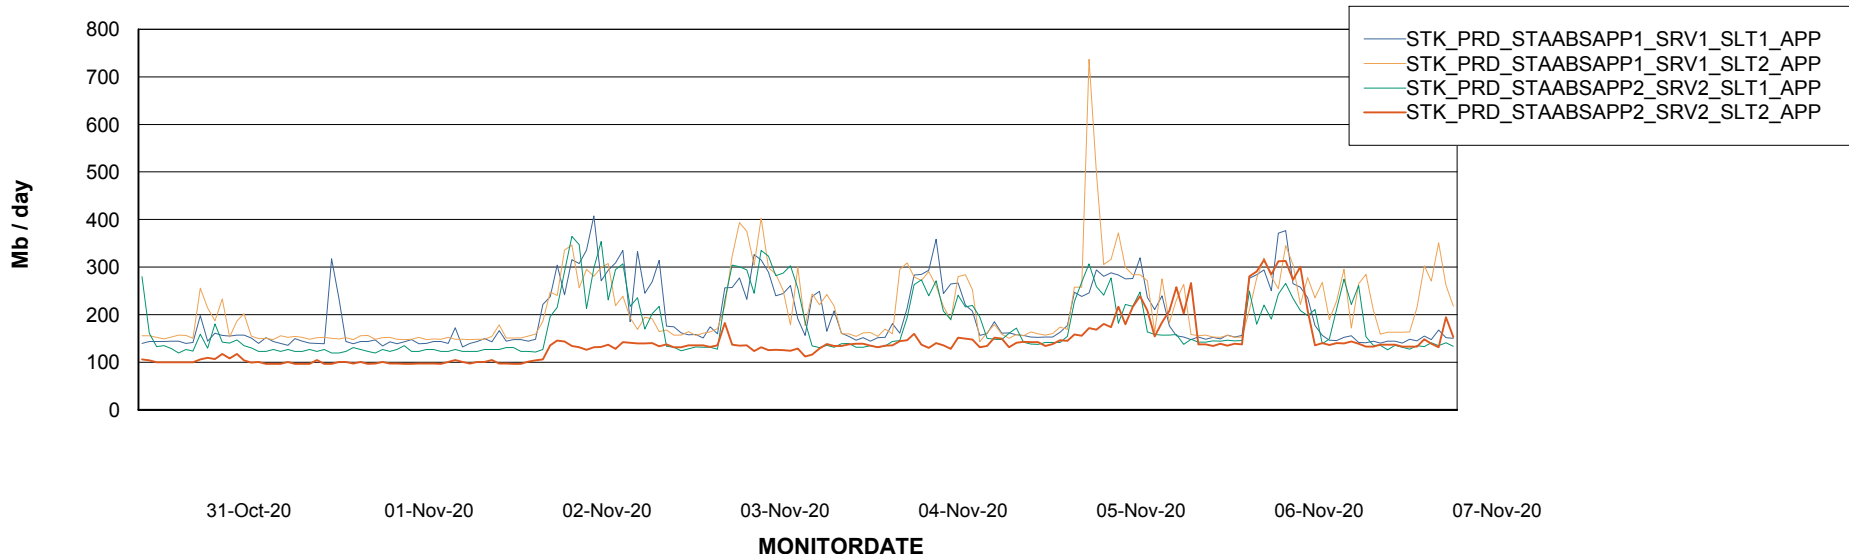

ABSSolute Application Server Services

Avg memory used per ABS Server Service