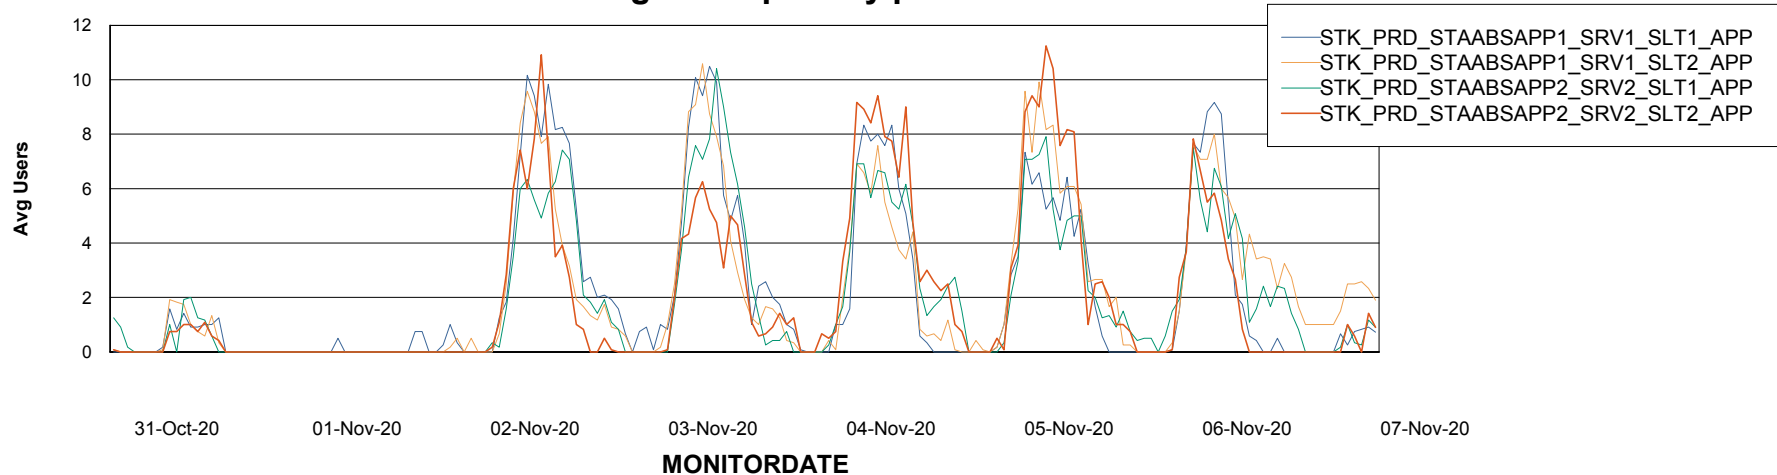

Avg users per day per ABS server