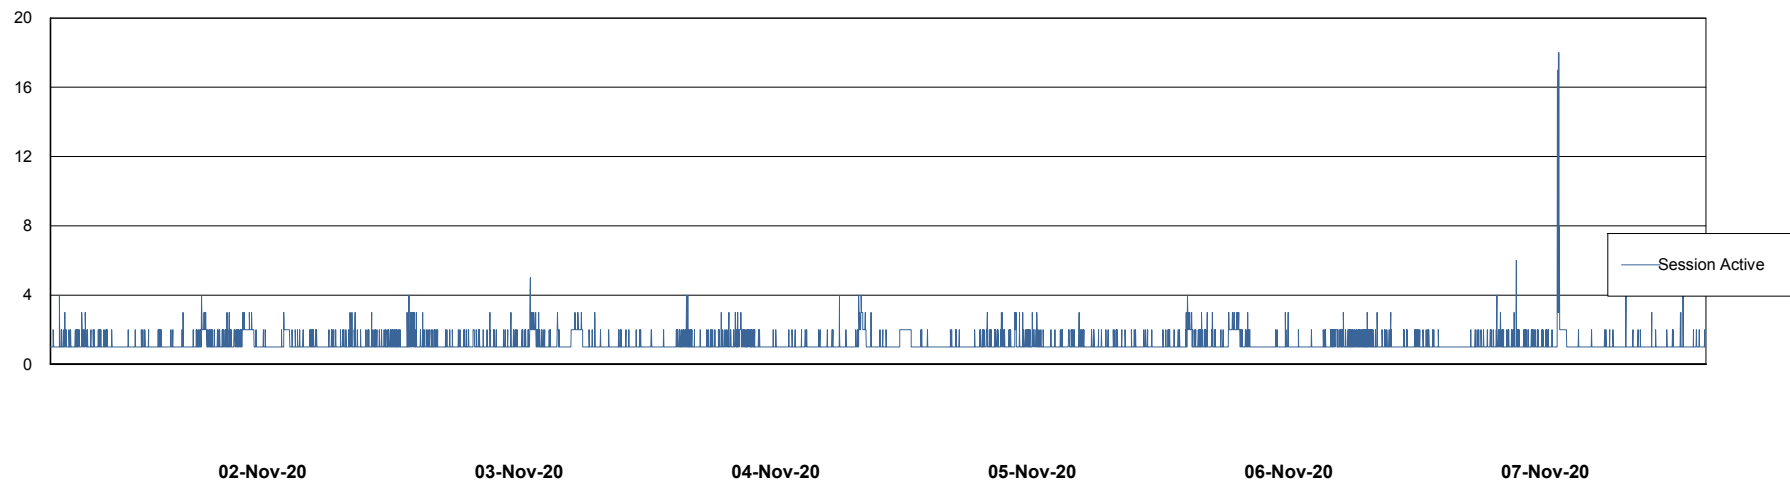

Weekly SLA Customer Report

Customer STK_Production
Database ID 82

Harddisk Usage STK_STAABSDB2 Standby DB Server

	Free disk space on c: (%)	Total disk space on c: (Gb)	Free disk space on d: (%)	Total disk space on d: (Gb)	Free disk space on e: (%)	Total disk space on e: (Gb)
07-Nov-20	72	99	44	350	25	1,000
06-Nov-20	72	99	44	350	25	1,000
05-Nov-20	72	99	44	350	25	1,000
04-Nov-20	72	99	44	350	25	1,000
03-Nov-20	72	99	44	350	25	1,000
02-Nov-20	72	99	45	350	25	1,000
01-Nov-20	72	99	45	350	25	1,000

Weekly SLA Customer Report

Customer STK_Production
Database ID 82

Database Performance STKDB_ABS1 Production Database

DB Processes Max 500
DB Sessions Max 776

Weekly SLA Customer Report

Customer STK_Production
Database ID 82