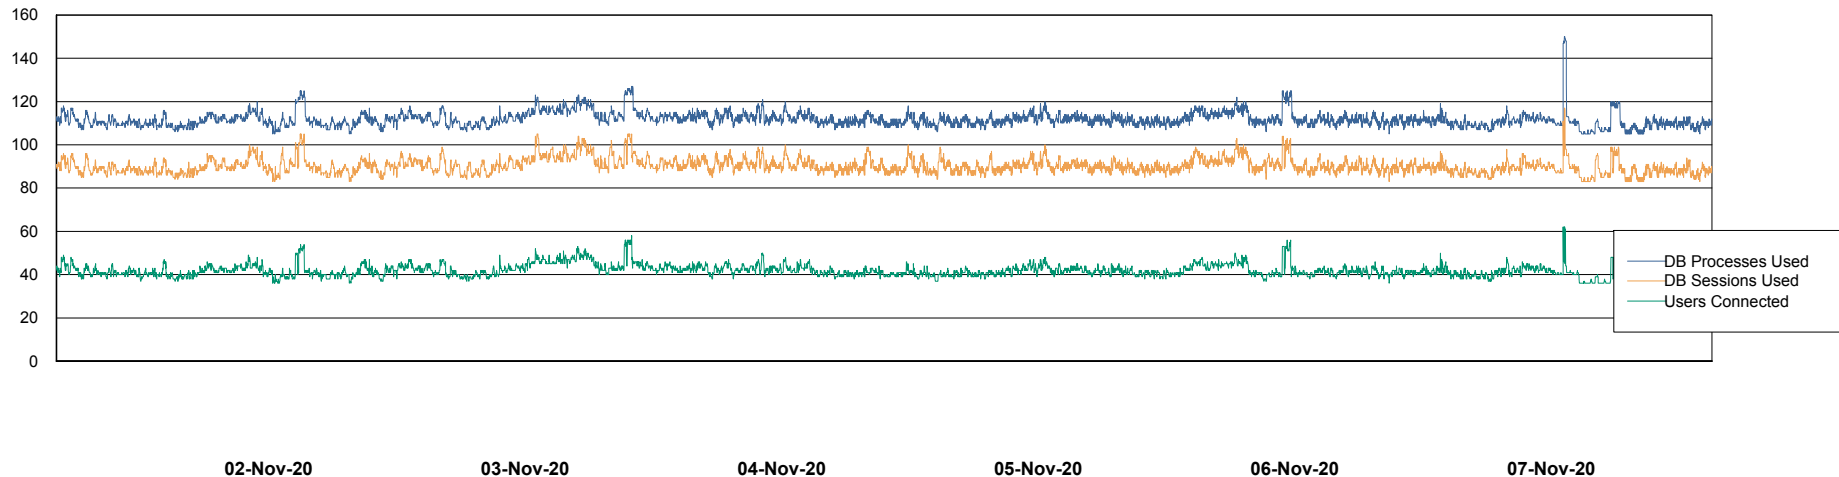

Database Performance STKDB_ABS1 Production Database

DB Processes Max 500
DB Sessions Max 776