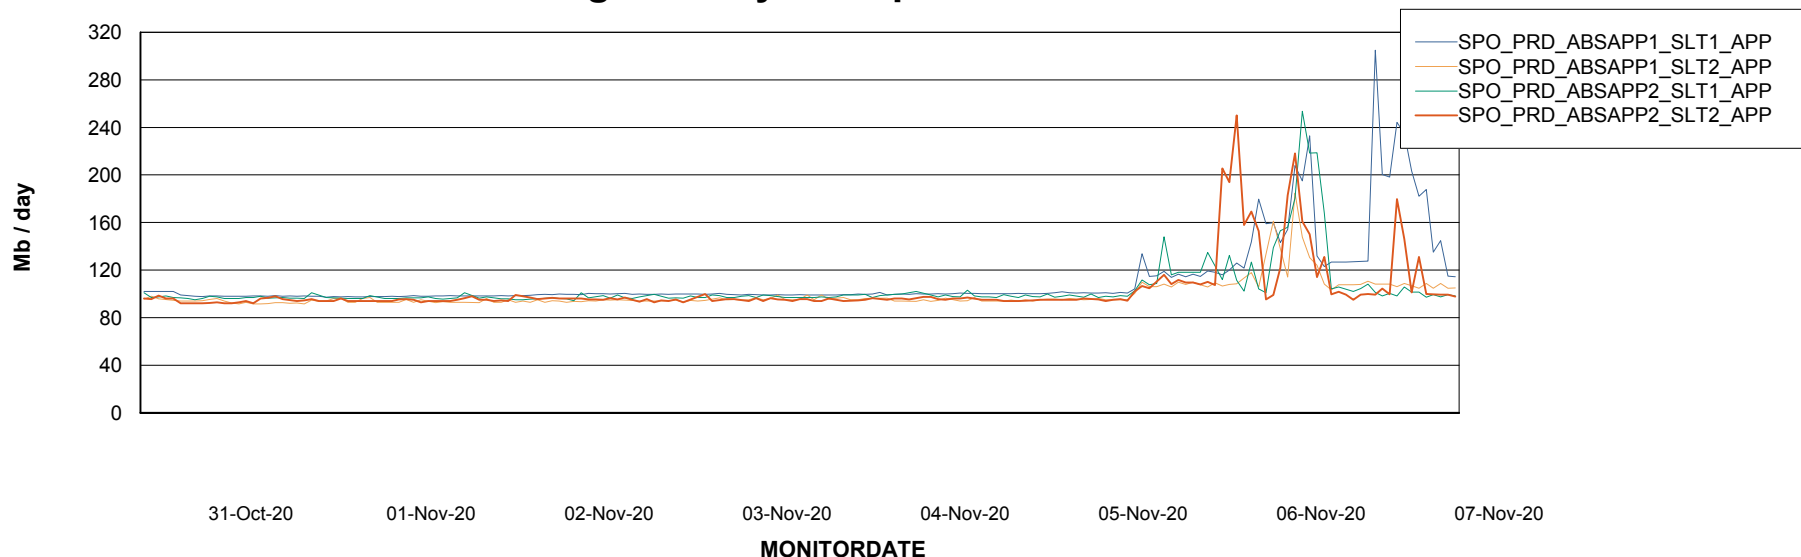

Standby Database Health SPO_Production Silver

Recovery lag for last 7 days

Weekly SLA Customer Report

Customer SPO_Production Silver
Database ID 57

ABSSolute Application Server Services

Avg memory used per ABS Server Service