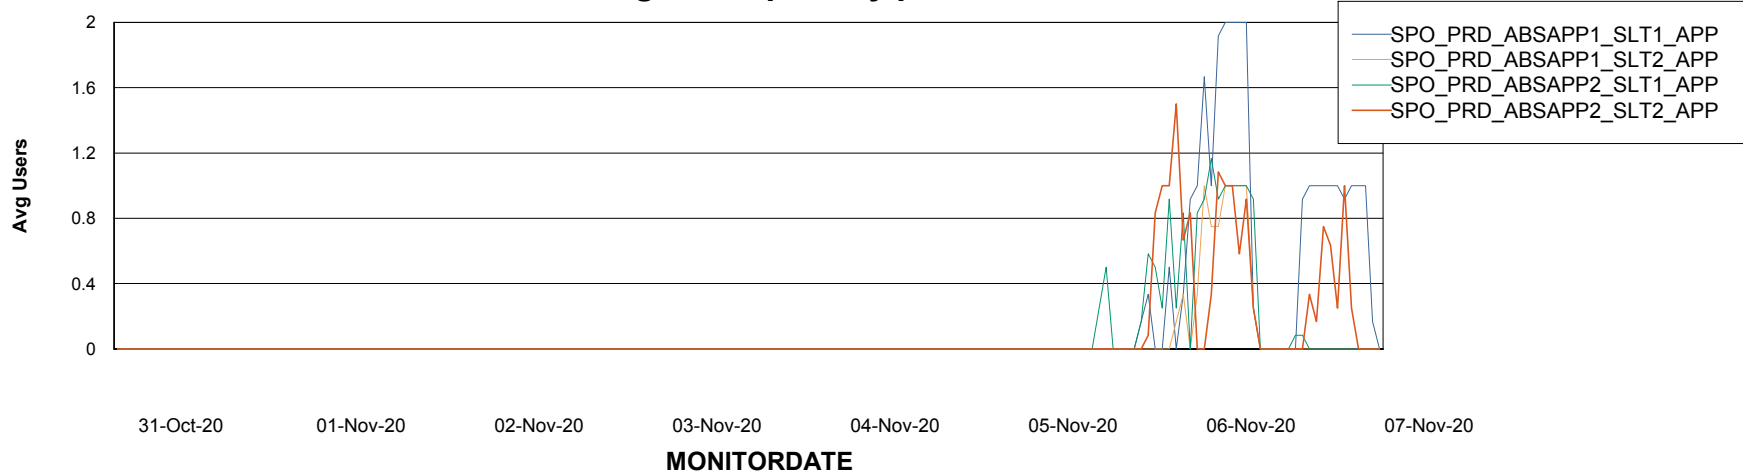

Avg users per day per ABS server