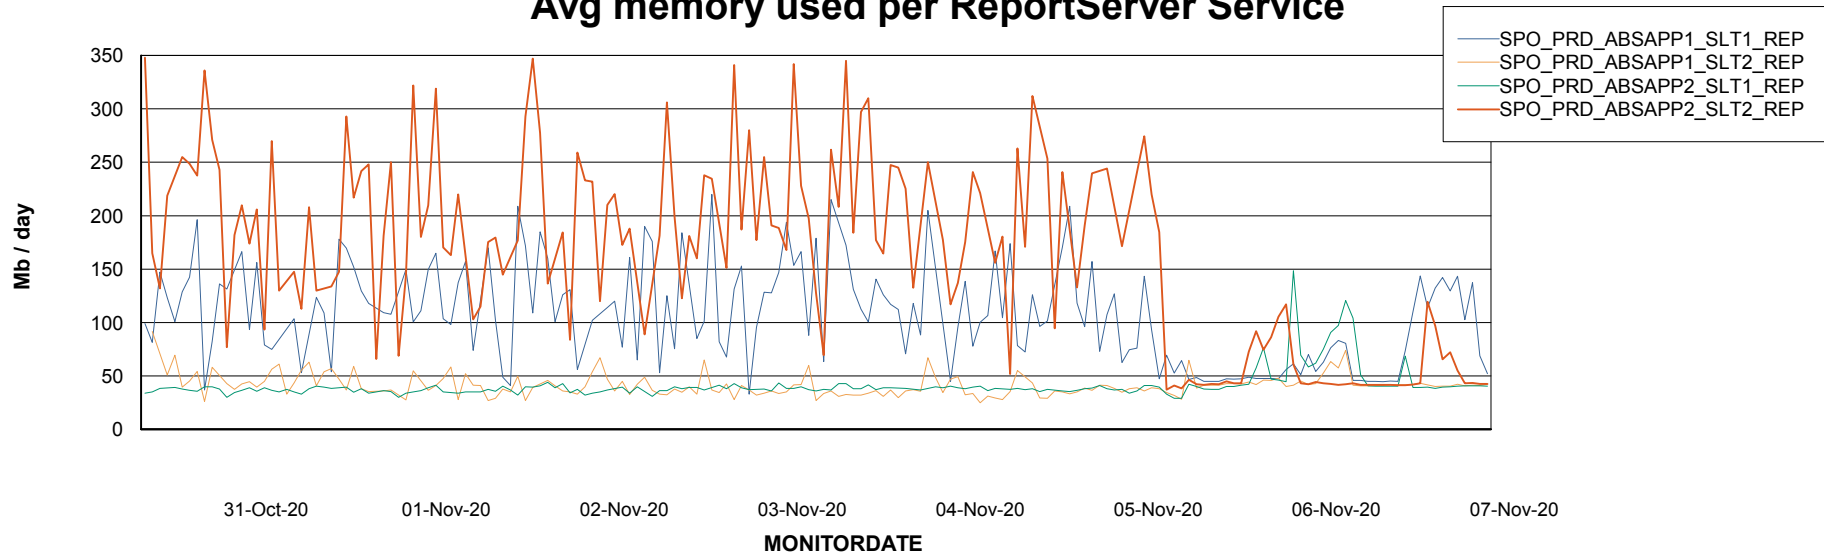

Avg users per day per ABS server

Weekly SLA Customer Report

Customer SPO_Production Silver
Database ID 57

ABSSolute Application ReportServer Services

Avg memory used per ReportServer Service

Disaster per ABS component