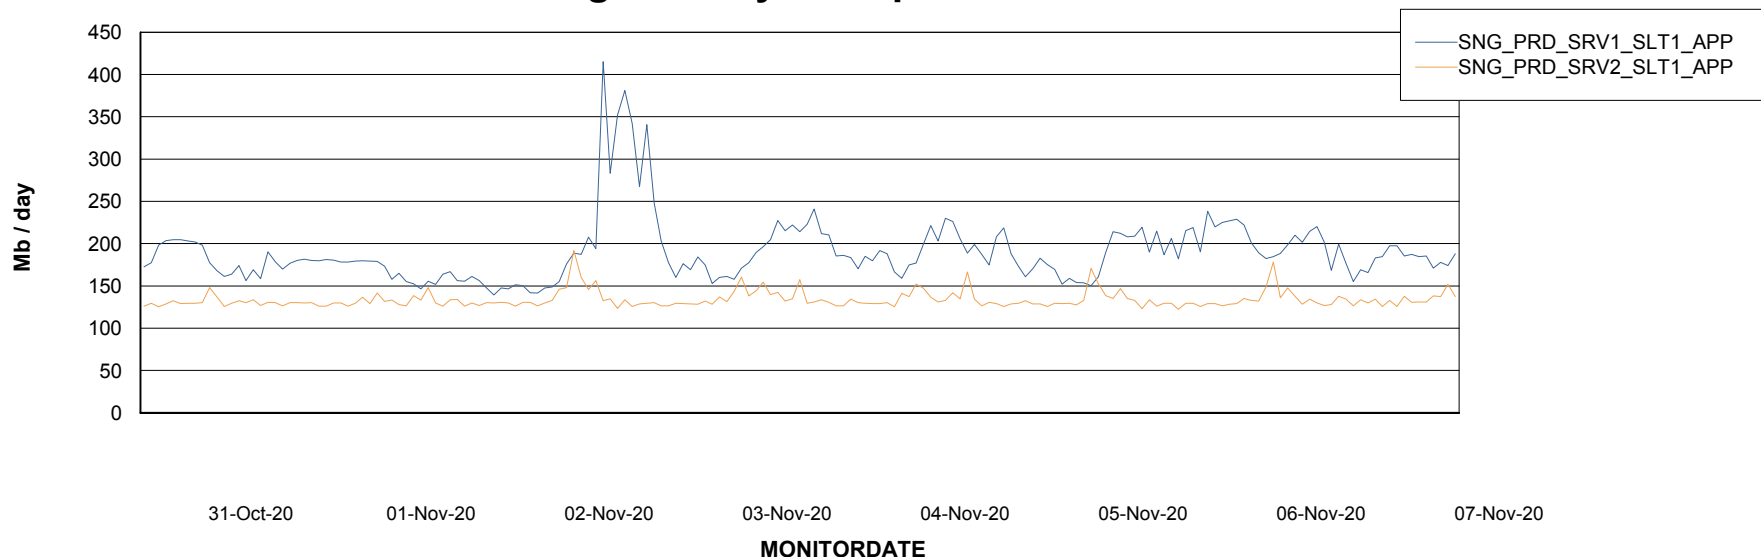

DATABASE SIZE SNGDB_Production

Database growth over last month

Database Tablespace SNGDB_Production

Date	Tablespace Name	Filesize (Gb)	Usedsize (Gb)	Percentage free
07-Nov-20	ABSDATA	40	25	38
	INDX	80	62	23
06-Nov-20	ABSDATA	40	25	38
	INDX	80	62	23
05-Nov-20	ABSDATA	40	25	38
	INDX	80	62	23
04-Nov-20	ABSDATA	40	25	38
	INDX	80	62	23
03-Nov-20	ABSDATA	40	25	38
	INDX	80	62	23
02-Nov-20	ABSDATA	40	25	38
	INDX	80	62	23
01-Nov-20	ABSDATA	40	25	38
	INDX	80	62	23

Weekly SLA Customer Report

Customer SNG_Production
Database ID 70

ABSSolute Application Server Services

Avg memory used per ABS Server Service

Avg users per day per ABS server

Weekly SLA Customer Report

Customer SNG_Production
Database ID 70