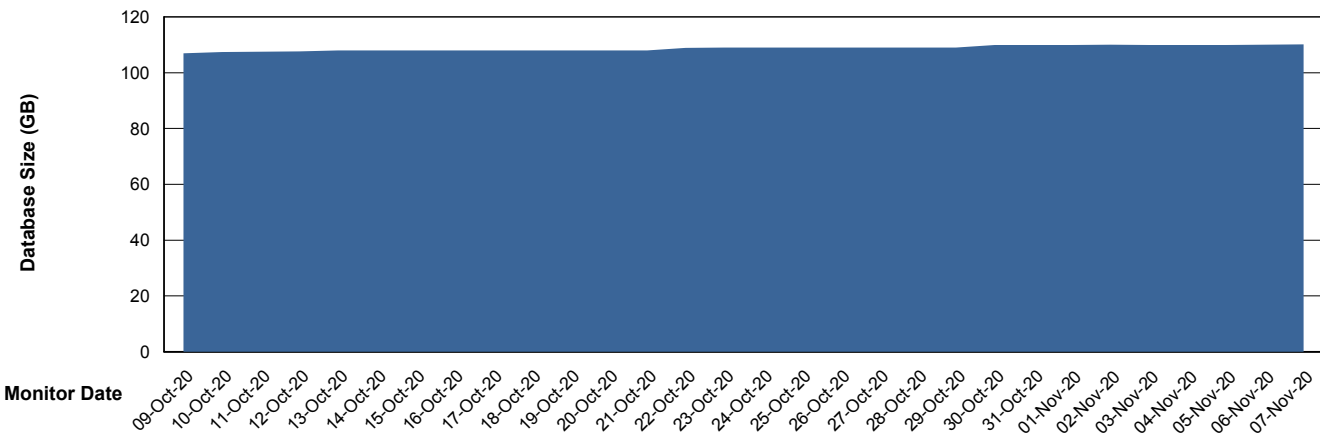

DATABASE SIZE SNGDB_Production

Database growth over last month

Database Tablespace SNGDB_Production

Date	Tablespace Name	Filesize (Gb)	Usedsize (Gb)	Percentage free
07-Nov-20	ABSDATA	40	25	38
	INDX	80	62	23
06-Nov-20	ABSDATA	40	25	38
	INDX	80	62	23
05-Nov-20	ABSDATA	40	25	38
	INDX	80	62	23
04-Nov-20	ABSDATA	40	25	38
	INDX	80	62	23
03-Nov-20	ABSDATA	40	25	38
	INDX	80	62	23
02-Nov-20	ABSDATA	40	25	38
	INDX	80	62	23
01-Nov-20	ABSDATA	40	25	38
	INDX	80	62	23