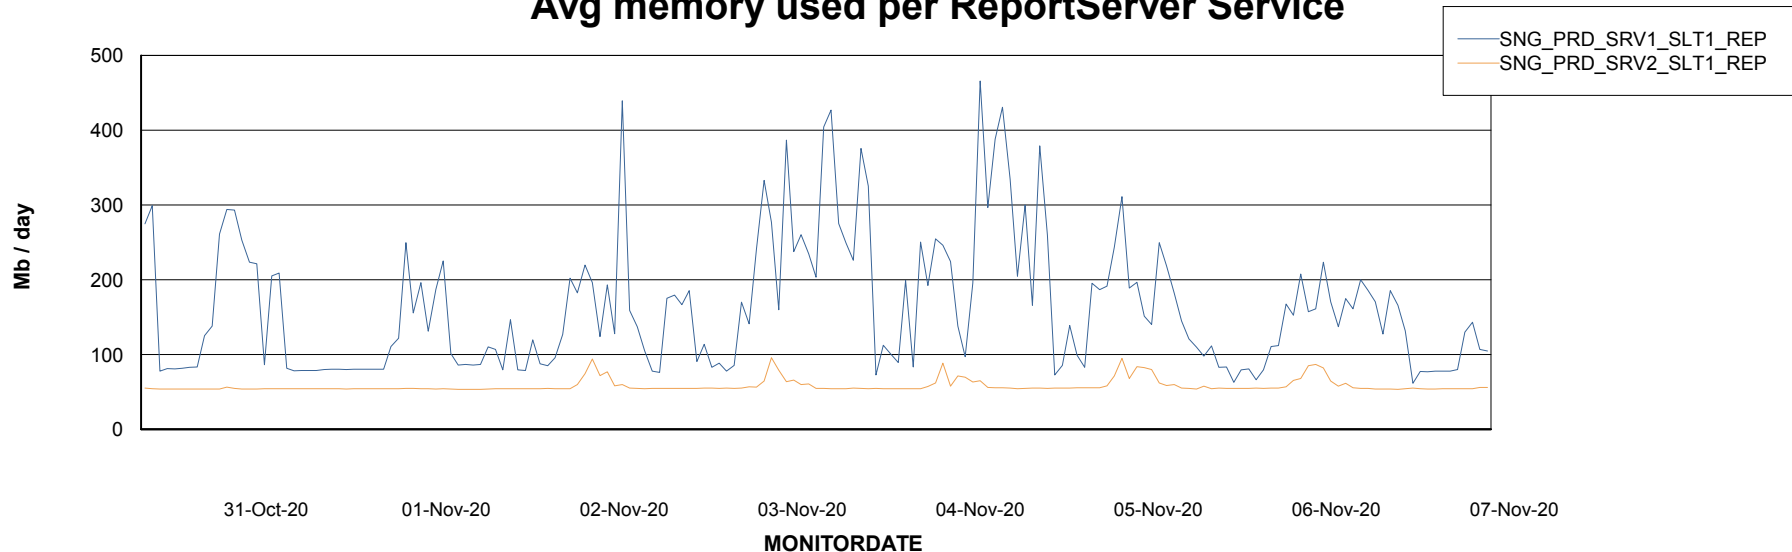

ABSSolute Application ReportServer Services

Avg memory used per ReportServer Service