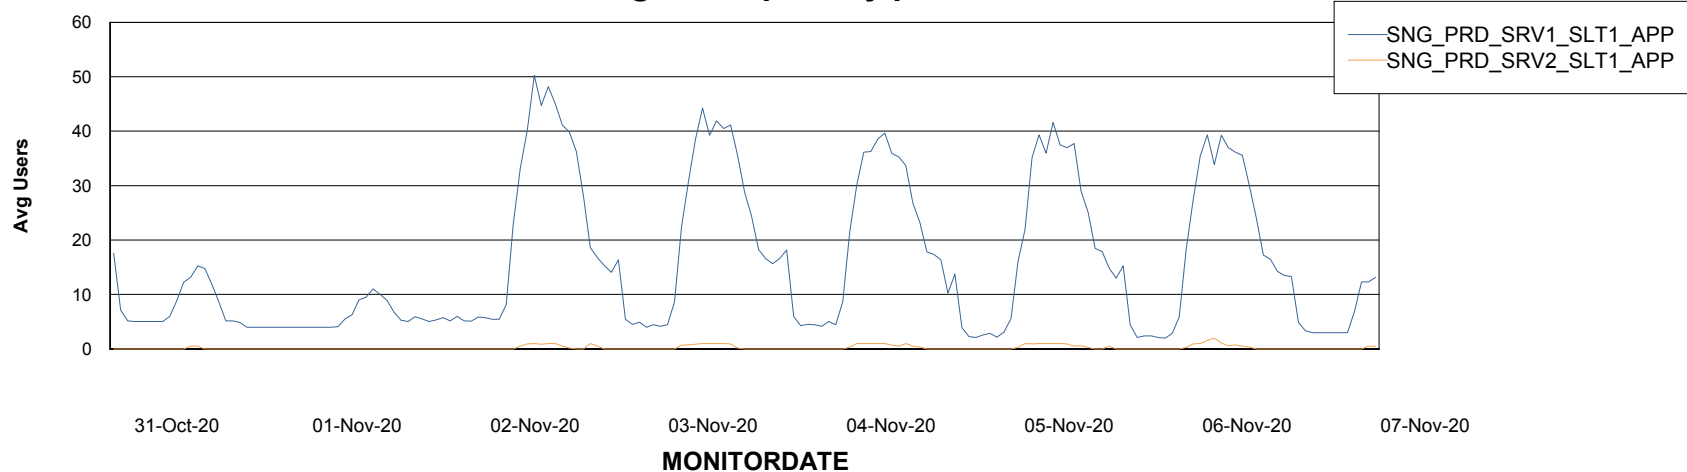

Weekly SLA Customer Report

Customer SNG_Production
Database ID 70

ABSSolute Application Server Services

Avg memory used per ABS Server Service

Avg users per day per ABS server

Weekly SLA Customer Report

Customer SNG_Production
Database ID 70