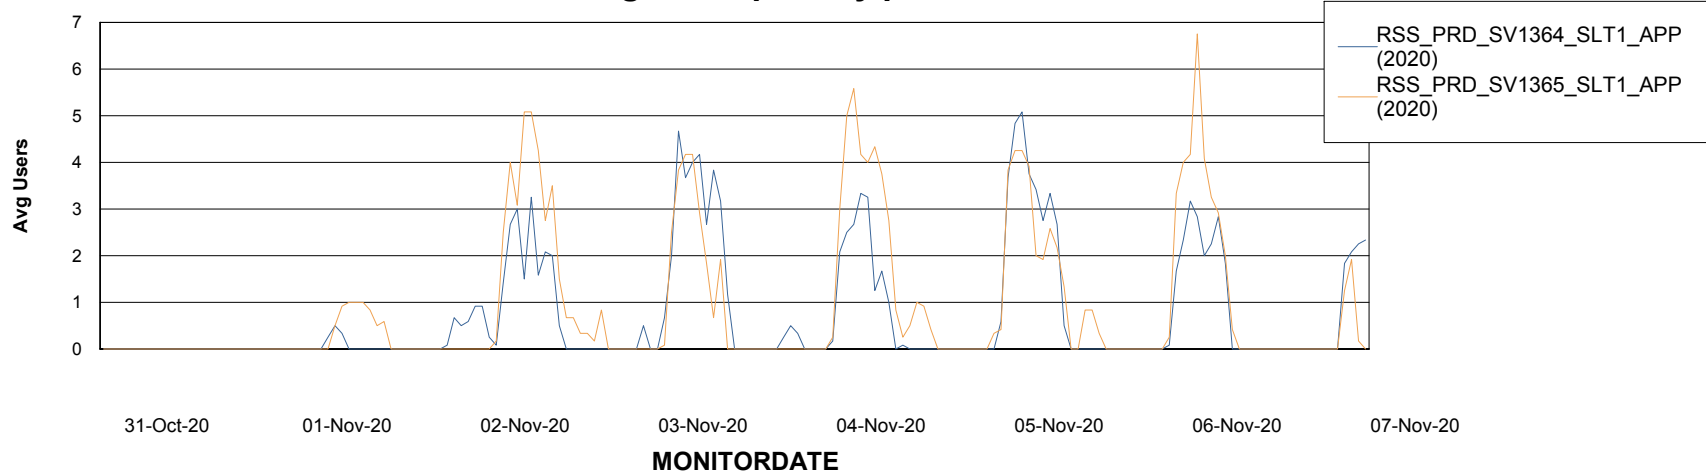

Avg users per day per ABS server