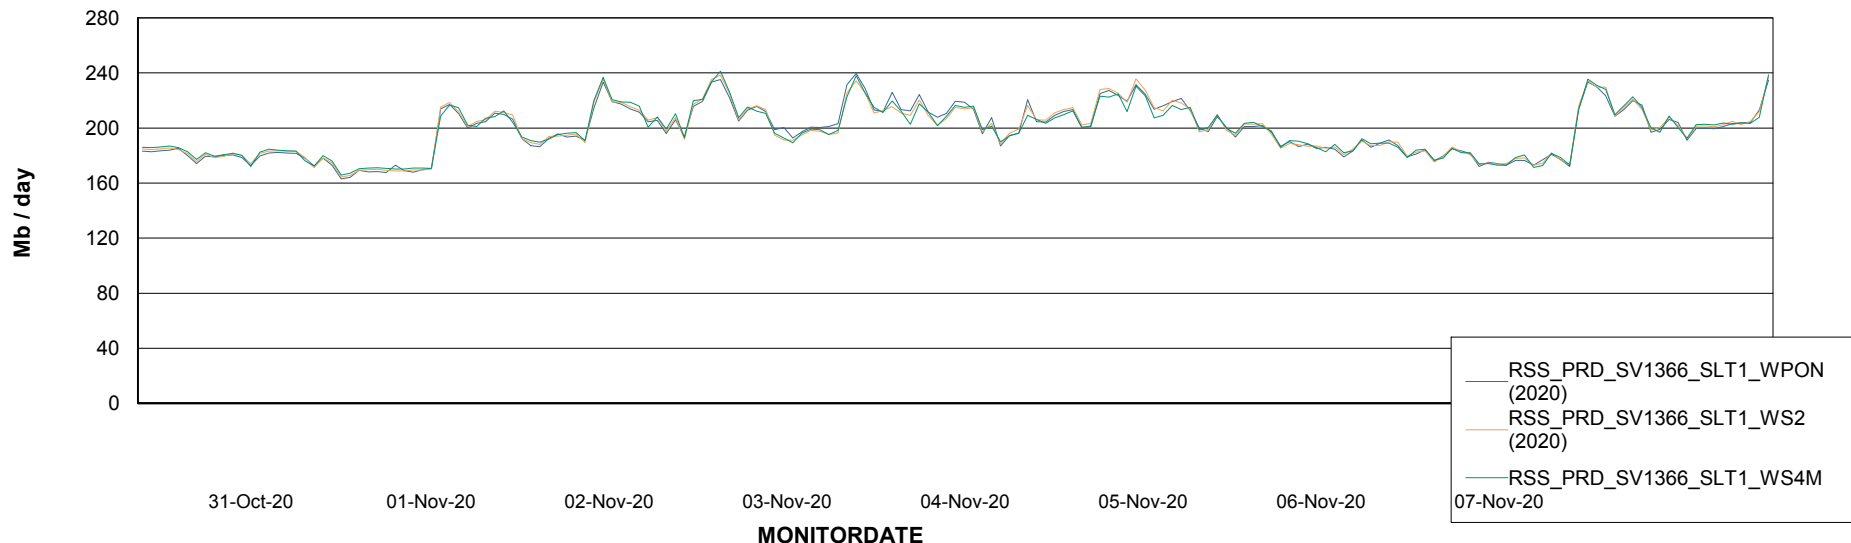

ABSSolute Web Component Services

Avg memory used per ABS Web component