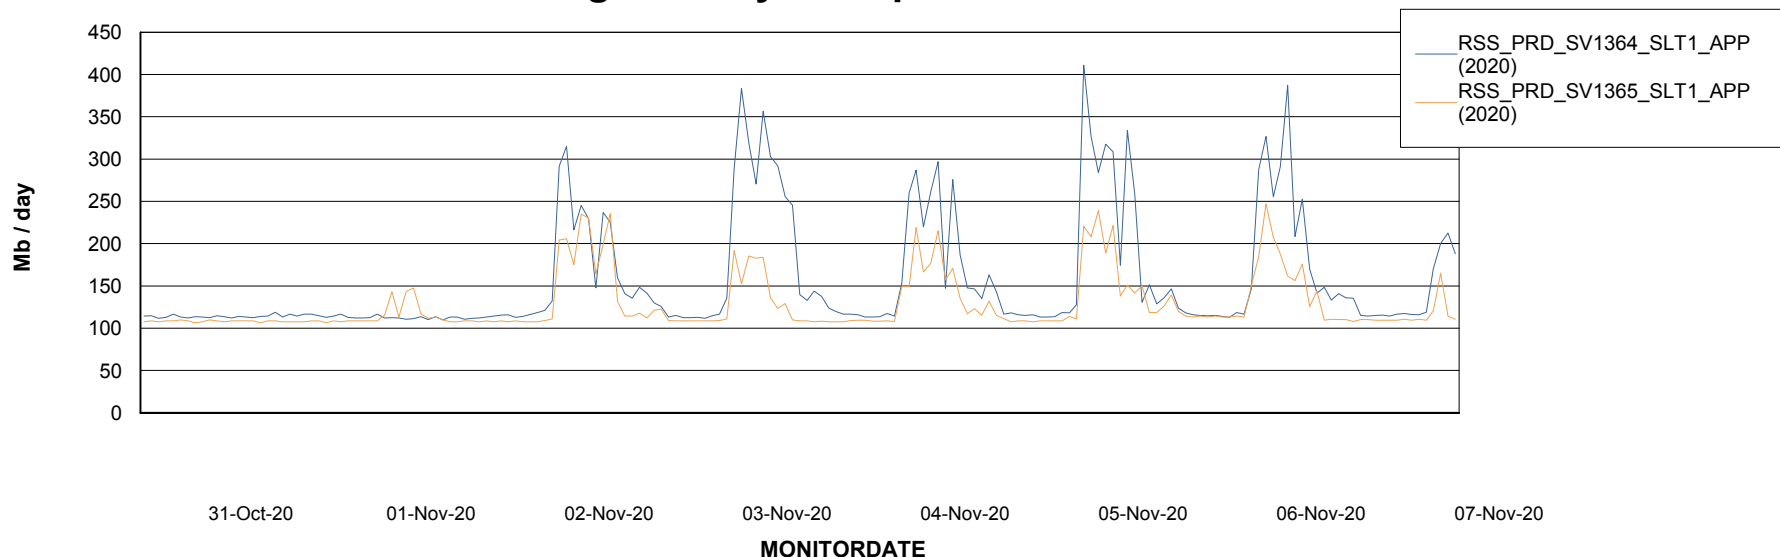

ABSSolute Application Server Services

Avg memory used per ABS Server Service