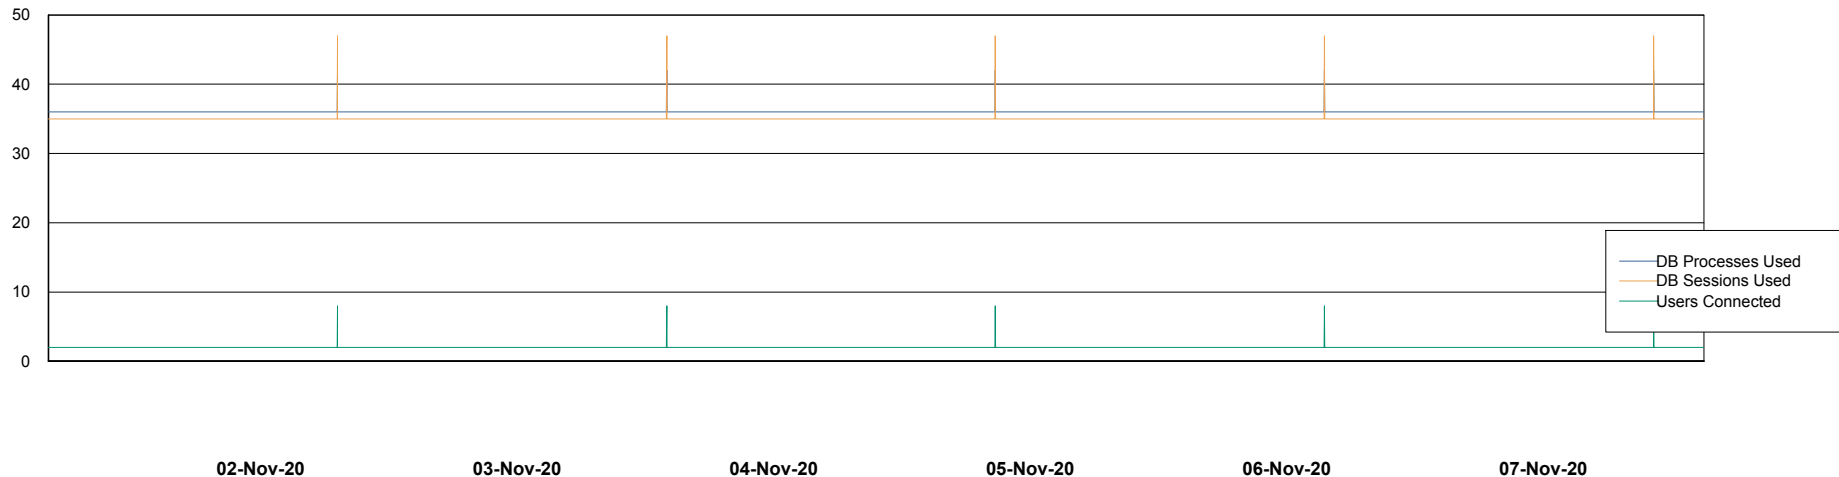

Database Performance RSS_DB_Standby (2020)

DB Processes Max 300
DB Sessions Max 472