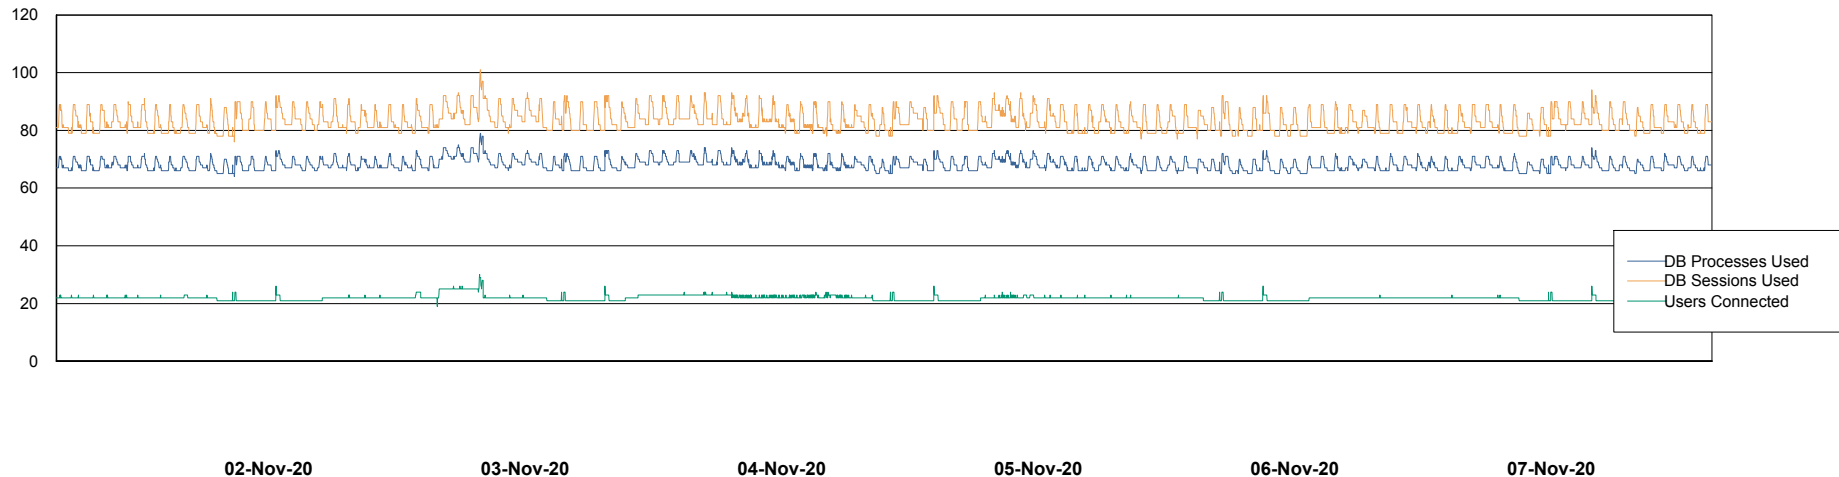

Database Performance RSS_DB_Primary (2020)

DB Processes Max 300
DB Sessions Max 472