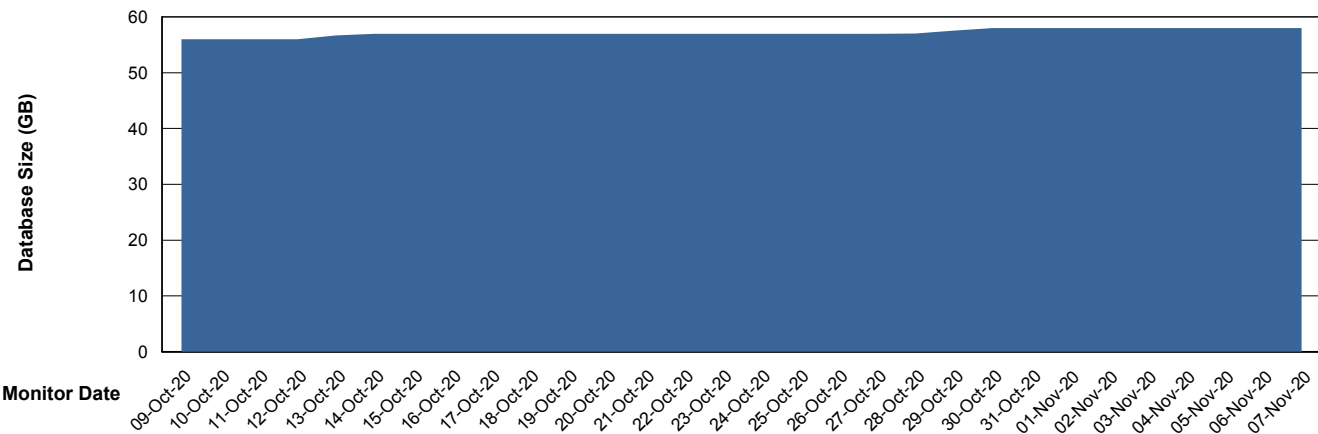

DATABASE SIZE RSS_DB_Primary (2020)

Database growth over last month

Database Tablespace RSS_DB_Primary (2020)

Date	Tablespace Name	Filesize (Gb)	Usedsize (Gb)	Percentage free
07-Nov-20	ABSDATA	37	29	22
	INDX	32	28	13
06-Nov-20	ABSDATA	37	29	22
	INDX	32	28	13
05-Nov-20	ABSDATA	37	29	22
	INDX	32	28	13
04-Nov-20	ABSDATA	37	29	22
	INDX	32	28	13
03-Nov-20	ABSDATA	37	29	22
	INDX	32	28	13
02-Nov-20	ABSDATA	37	29	22
	INDX	32	28	13
01-Nov-20	ABSDATA	37	29	22
	INDX	32	28	13