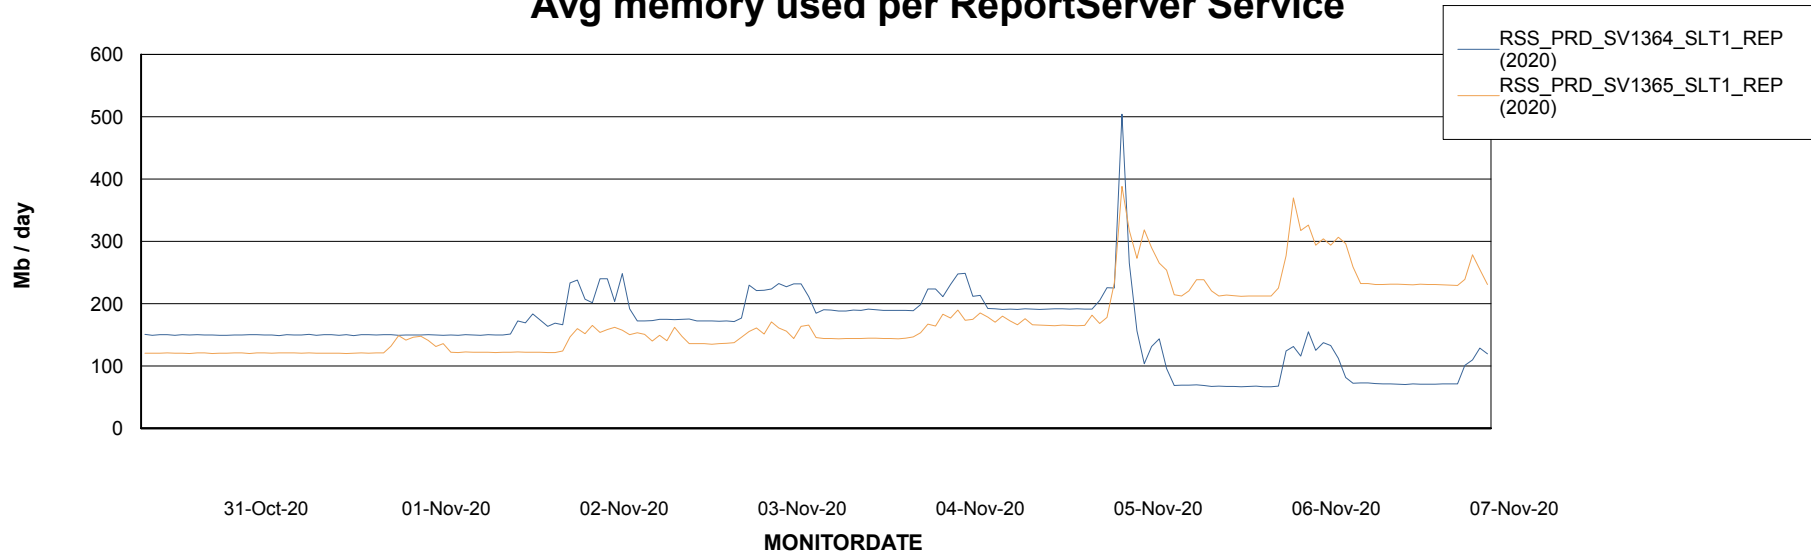

ABSSolute Application ReportServer Services

Avg memory used per ReportServer Service