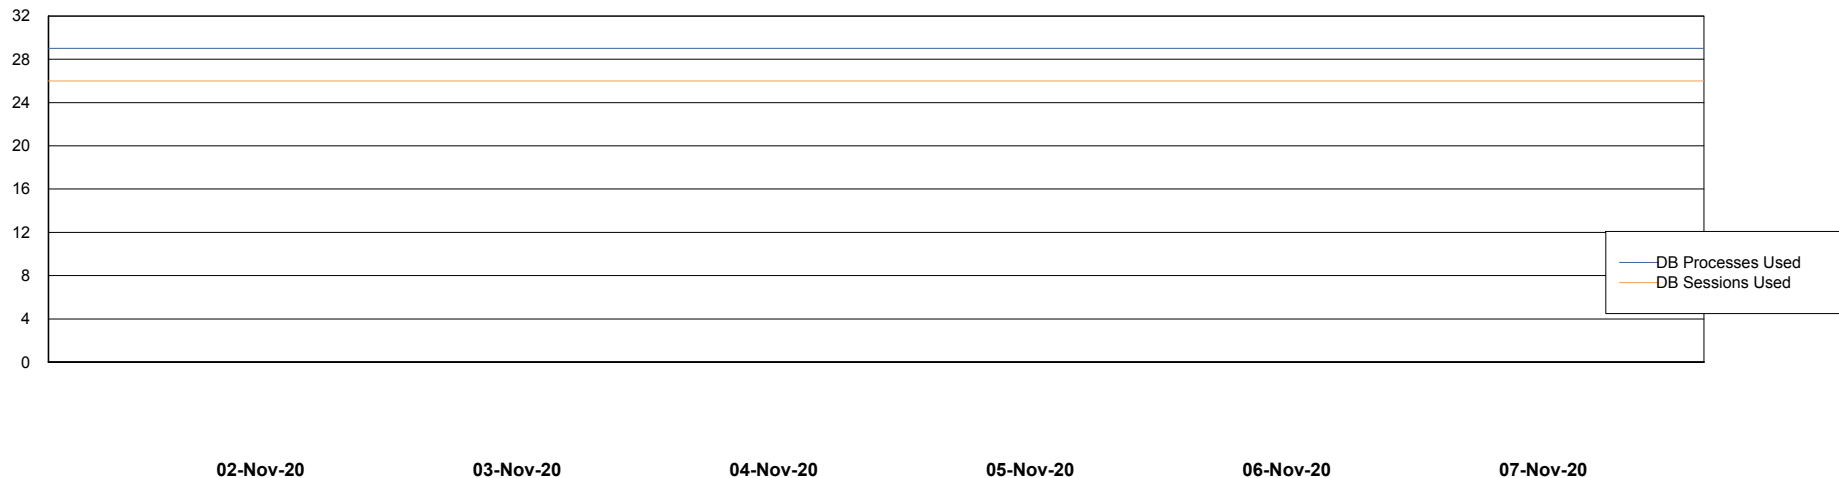

Database Performance RFLDB_Standby

DB Processes Max 500