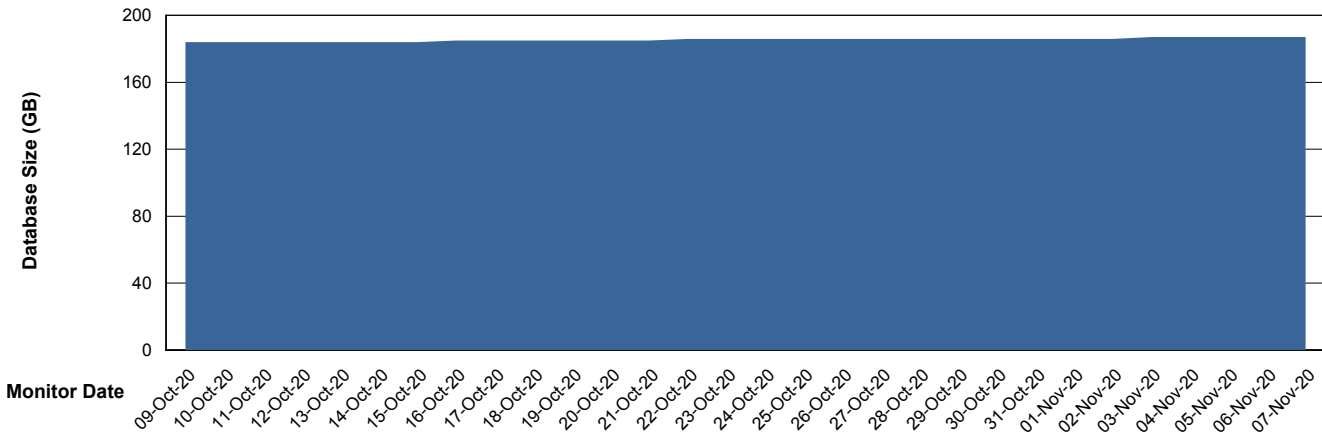

DB Processes Max 500

Weekly SLA Customer Report

Customer RFL_Production
 Database ID 36

DATABASE SIZE RFLDB_Production

Database growth over last month

Database Tablespace RFLDB_Production

Date	Tablespace Name	Filesize (Gb)	Usedsize (Gb)	Percentage free
07-Nov-20	ABSDATA	72	56	22
	INDX	186	129	30
06-Nov-20	ABSDATA	72	56	22
	INDX	186	129	30
05-Nov-20	ABSDATA	72	56	22
	INDX	186	129	30
04-Nov-20	ABSDATA	72	56	22
	INDX	186	129	31
03-Nov-20	ABSDATA	72	56	22
	INDX	186	129	31
02-Nov-20	ABSDATA	72	56	23
	INDX	186	129	31
01-Nov-20	ABSDATA	72	56	23
	INDX	186	129	31

Weekly SLA Customer Report

Customer RFL_Production
Database ID 36

ABSSolute Application Server Services

Avg memory used per ABS Server Service

Avg users per day per ABS server

Weekly SLA Customer Report

Customer RFL_Production
Database ID 36