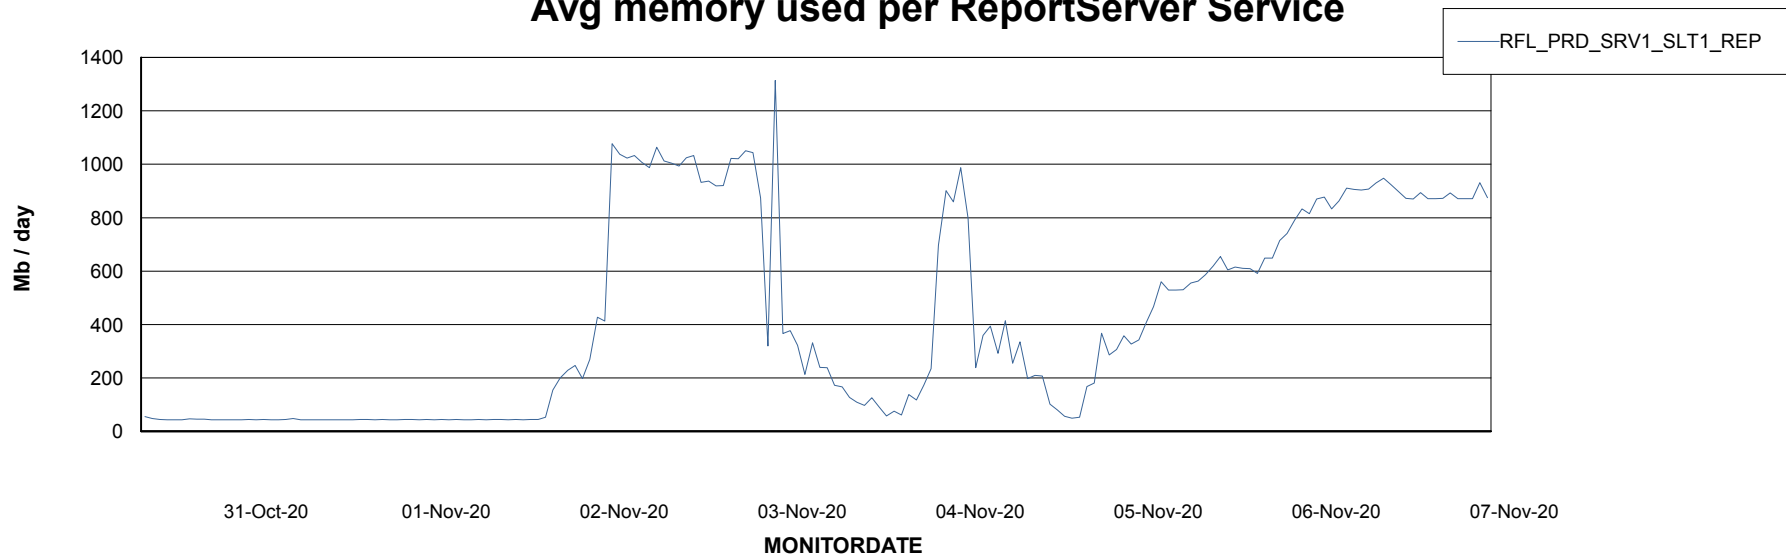

ABSSolute Application ReportServer Services

Avg memory used per ReportServer Service