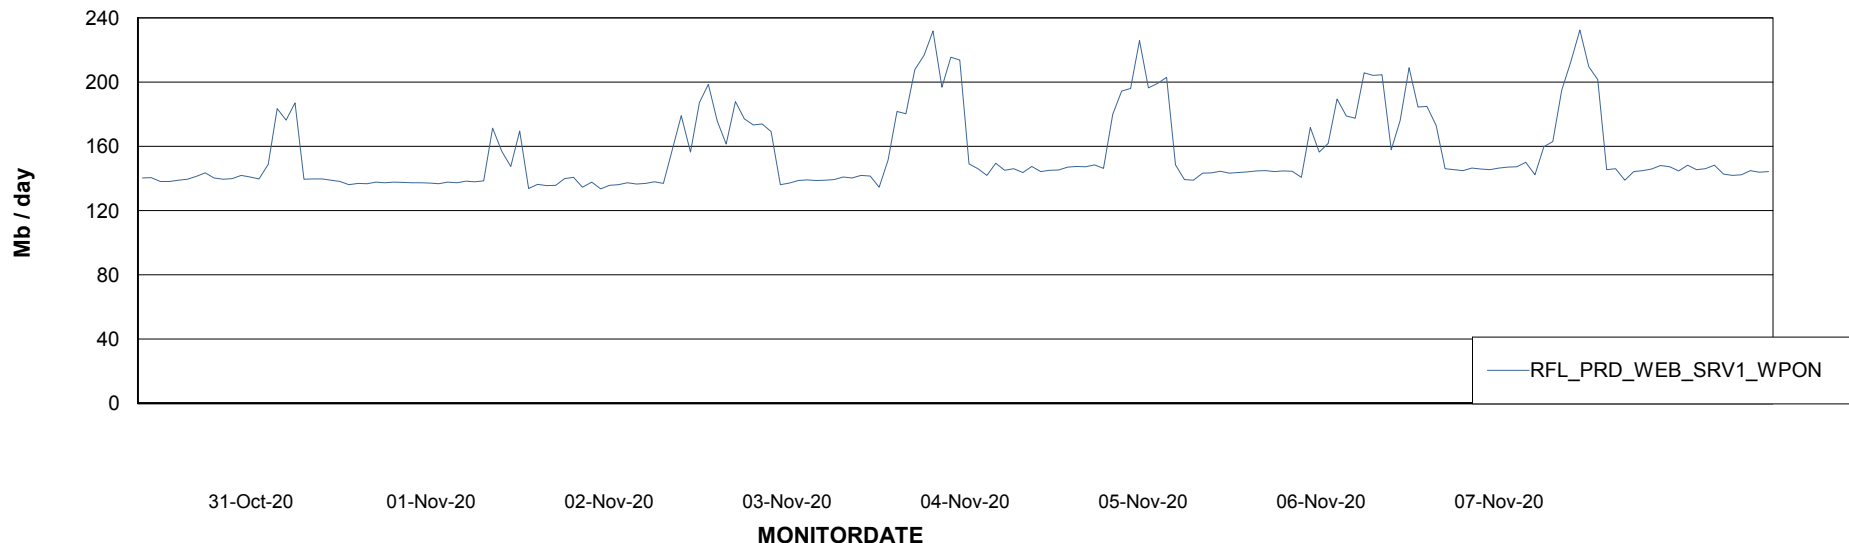

ABSSolute Application ReportServer Services

Avg memory used per ReportServer Service

Weekly SLA Customer Report

Customer RFL_Production
Database ID 36

ABSSolute Web Component Services

Avg memory used per ABS Web component