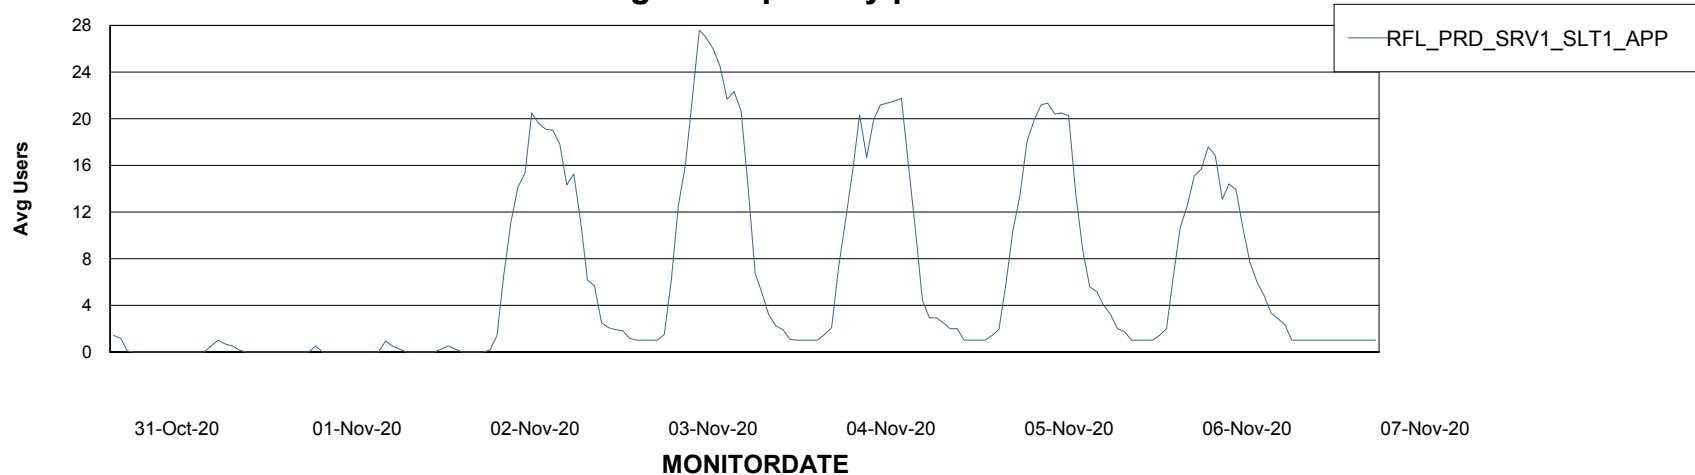

Weekly SLA Customer Report

Customer RFL_Production
Database ID 36

ABSSolute Application Server Services

Avg memory used per ABS Server Service

Avg users per day per ABS server

Weekly SLA Customer Report

Customer RFL_Production
Database ID 36