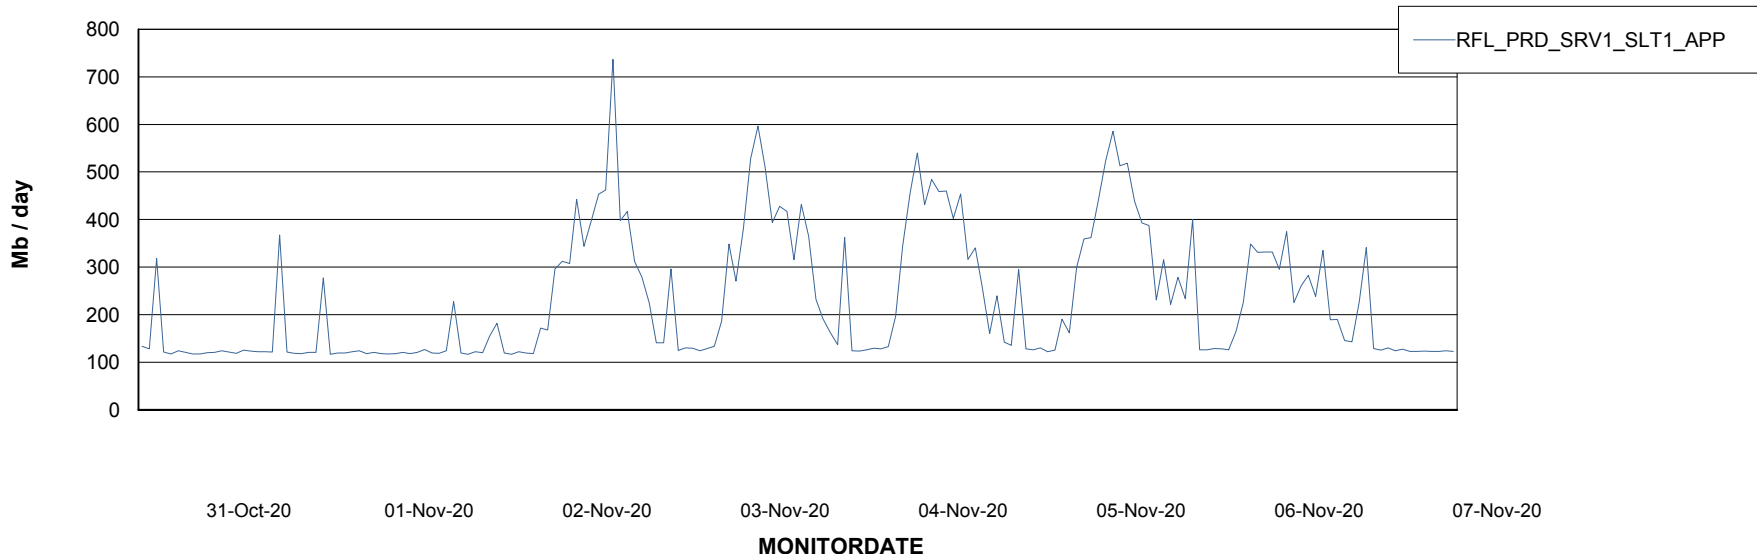

DB Processes Max 500

Weekly SLA Customer Report

Customer RFL_Production
 Database ID 36

DATABASE SIZE RFLDB_Production

Database growth over last month

Database Tablespace RFLDB_Production

Date	Tablespace Name	Filesize (Gb)	Usedsize (Gb)	Percentage free
07-Nov-20	ABSDATA	72	56	22
	INDX	186	129	30
06-Nov-20	ABSDATA	72	56	22
	INDX	186	129	30
05-Nov-20	ABSDATA	72	56	22
	INDX	186	129	30
04-Nov-20	ABSDATA	72	56	22
	INDX	186	129	31
03-Nov-20	ABSDATA	72	56	22
	INDX	186	129	31
02-Nov-20	ABSDATA	72	56	23
	INDX	186	129	31
01-Nov-20	ABSDATA	72	56	23
	INDX	186	129	31

Weekly SLA Customer Report

Customer RFL_Production
Database ID 36

ABSSolute Application Server Services

Avg memory used per ABS Server Service

Avg users per day per ABS server

Weekly SLA Customer Report

Customer RFL_Production
Database ID 36