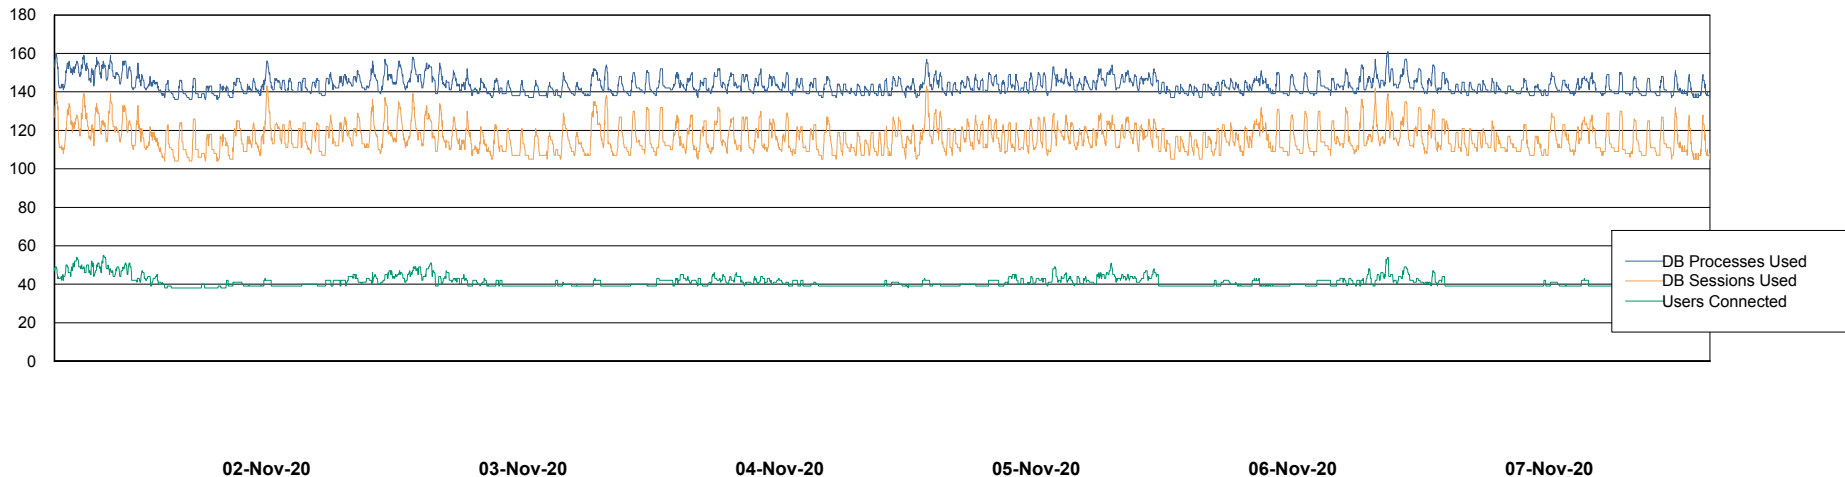

Database Performance LLGDB_Production

DB Processes Max 300
DB Sessions Max 480