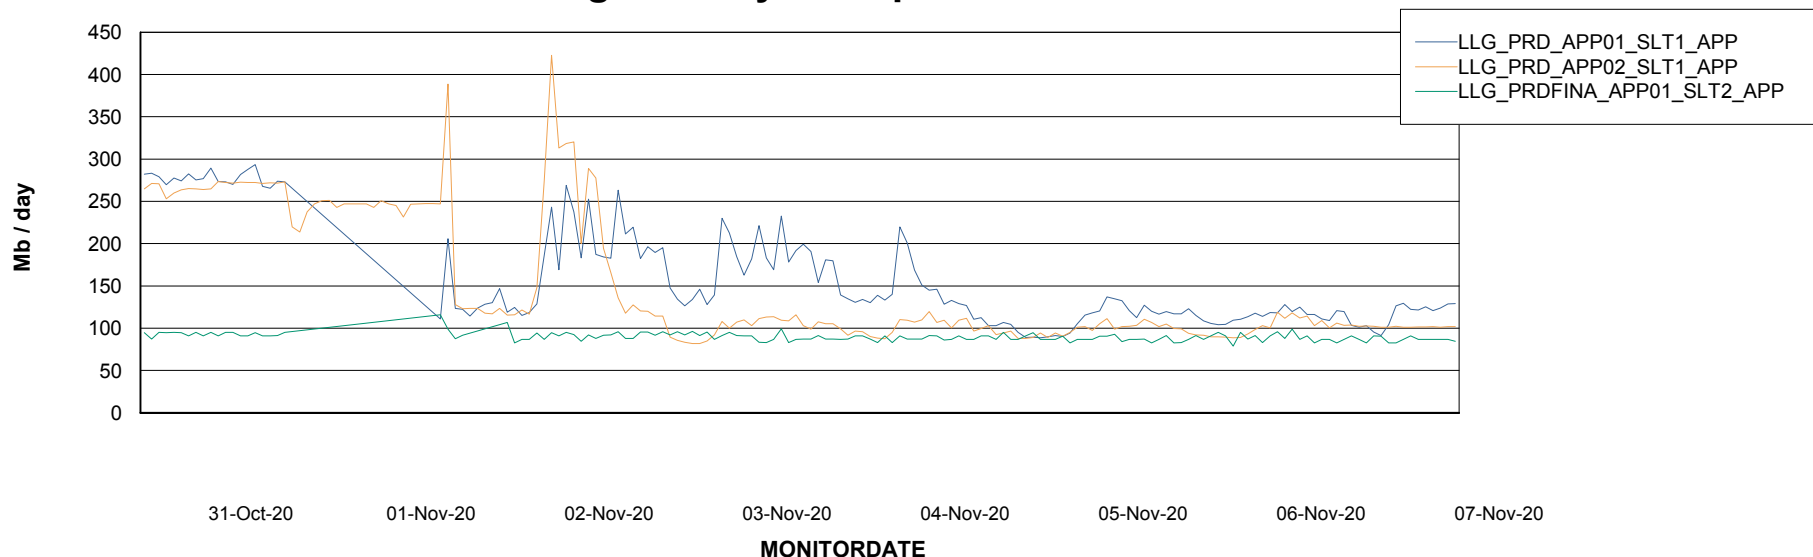

ABSSolute Application Server Services

Avg memory used per ABS Server Service