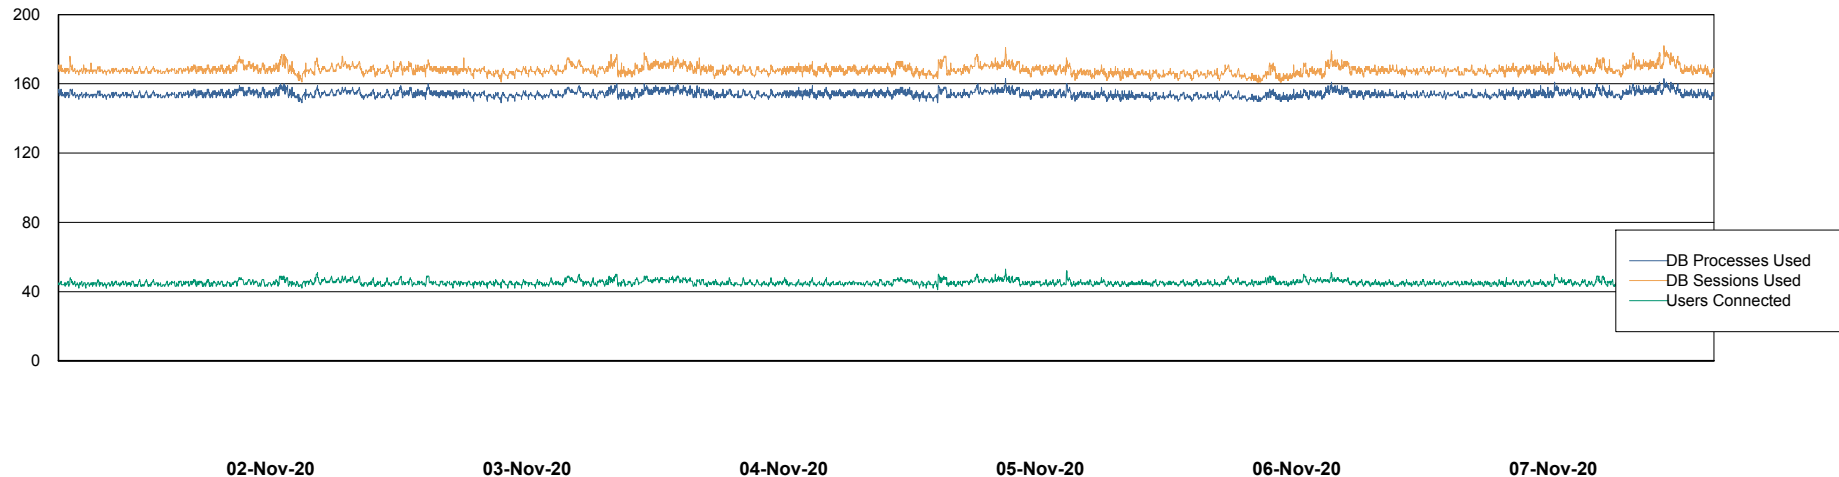

Weekly SLA Customer Report

Customer LLG_Production
Database ID 53

Database Performance LLGDB_BI02

DB Processes Max 1,000
DB Sessions Max 1,536

Weekly SLA Customer Report

Customer LLG_Production
Database ID 53