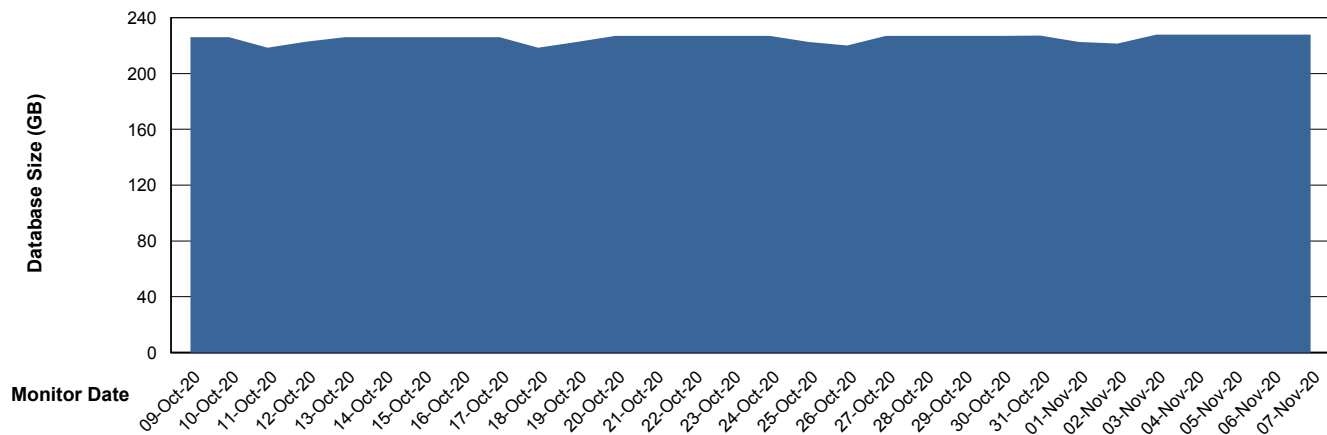

Weekly SLA Customer Report

Customer LLG_Production
 Database ID 53

DATABASE SIZE LLGDB_BI02

Database growth over last month

DATABASE SIZE LLGDB_Production

Database growth over last month

Weekly SLA Customer Report