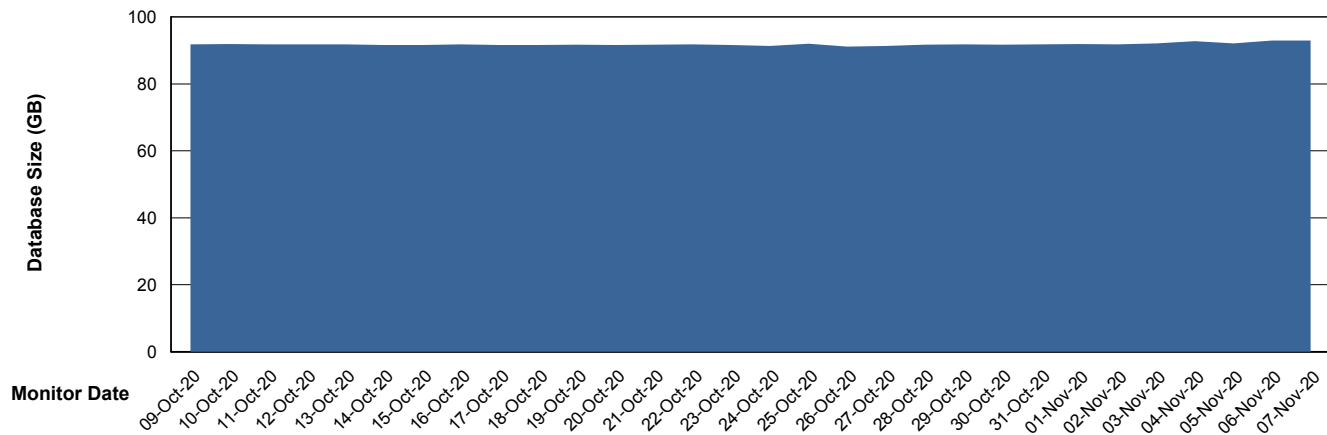

Database Performance LLGDB_Production

DB Processes Max 300
DB Sessions Max 480

Weekly SLA Customer Report

Customer LLG_Production
Database ID 53

Database Performance LLGDB_Standby

DB Processes Max 300
DB Sessions Max 480

Weekly SLA Customer Report

Customer LLG_Production
 Database ID 53

DATABASE SIZE LLGDB_BI02

Database growth over last month

DATABASE SIZE LLGDB_Production

Database growth over last month

Weekly SLA Customer Report