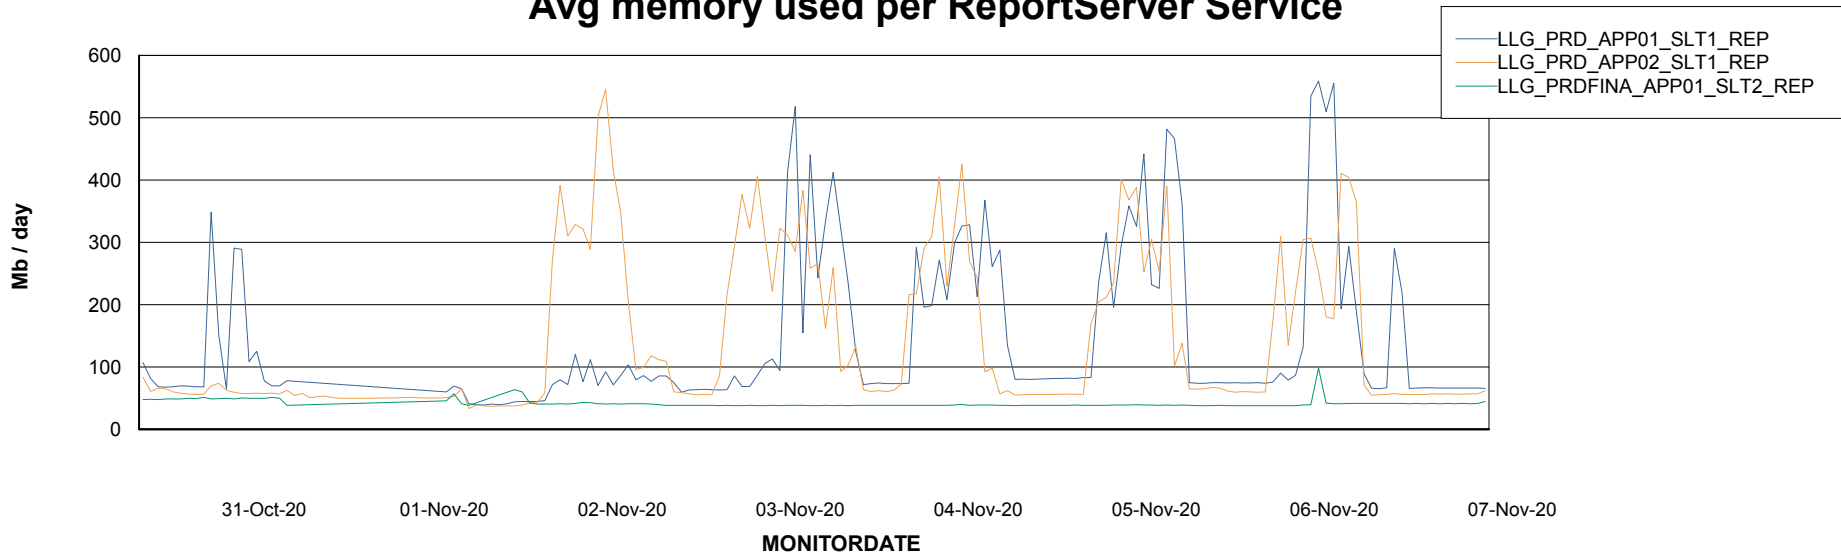

ABSSolute Application Server Services

Avg memory used per ReportServer Service