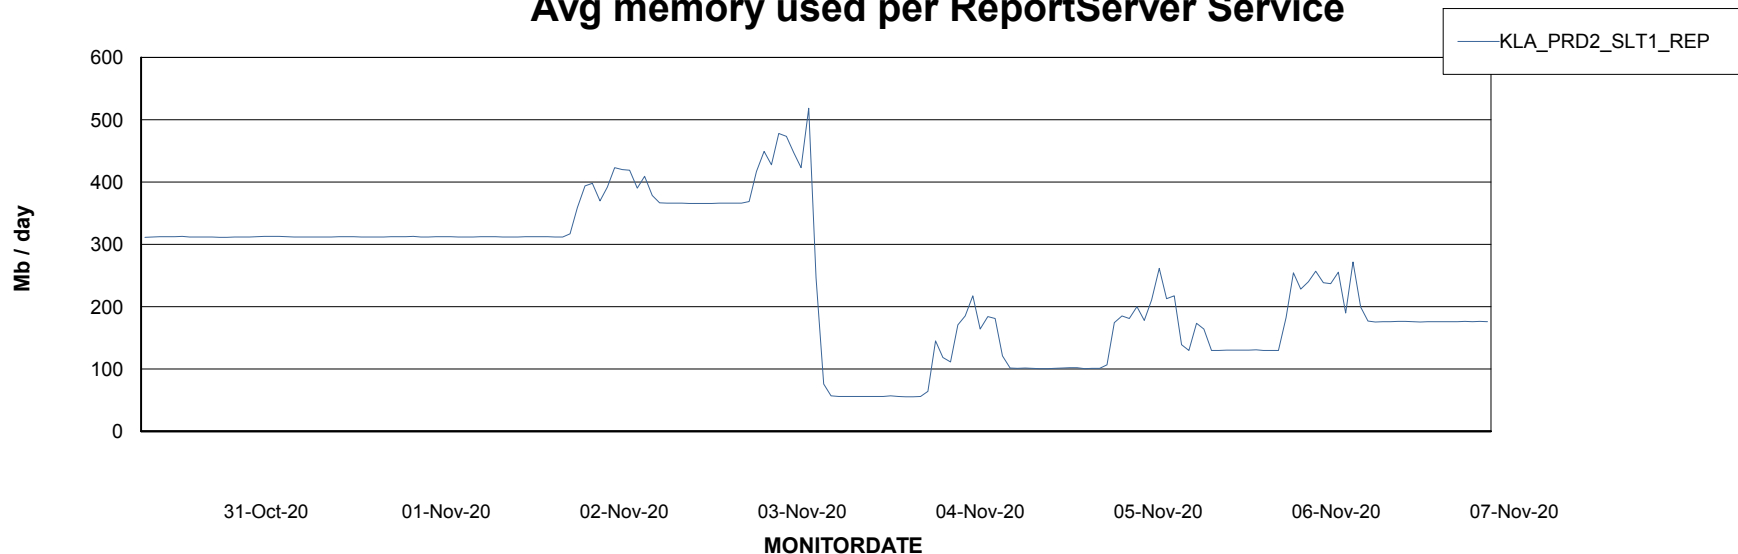

ABSSolute Application ReportServer Services

Avg memory used per ReportServer Service