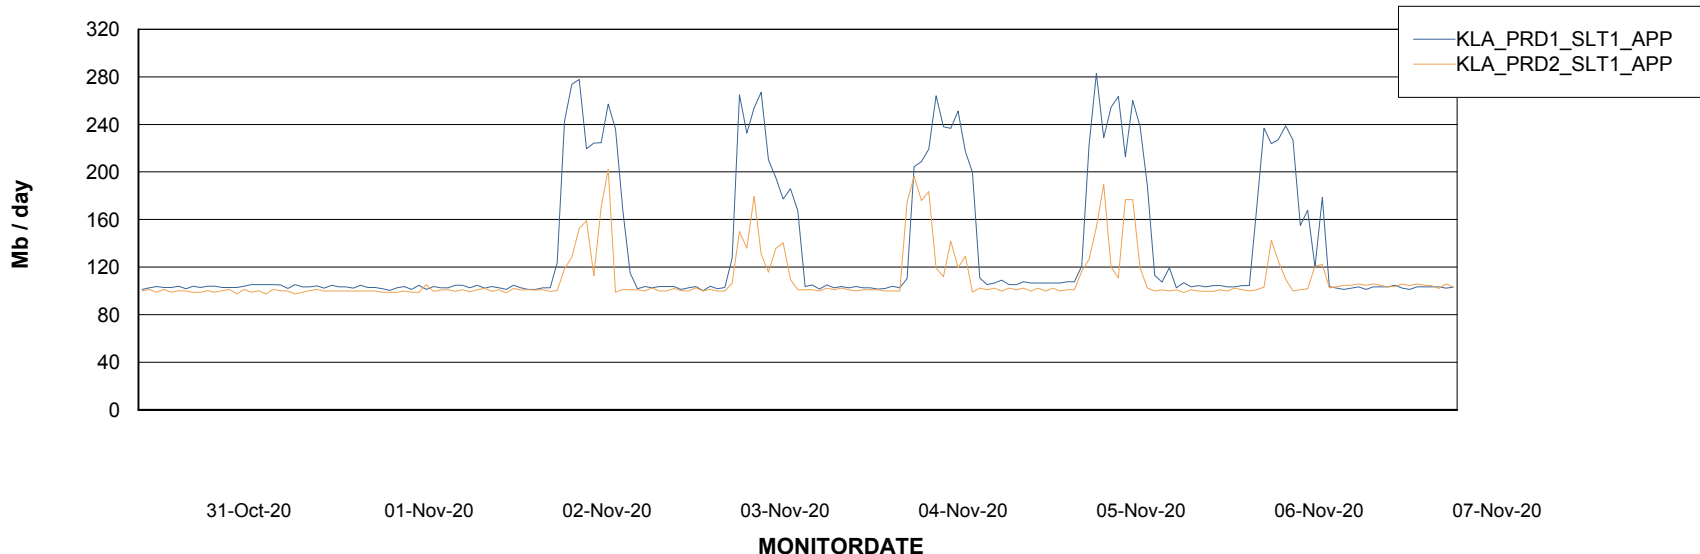

ABSSolute Application Server Services

Avg memory used per ABS Server Service