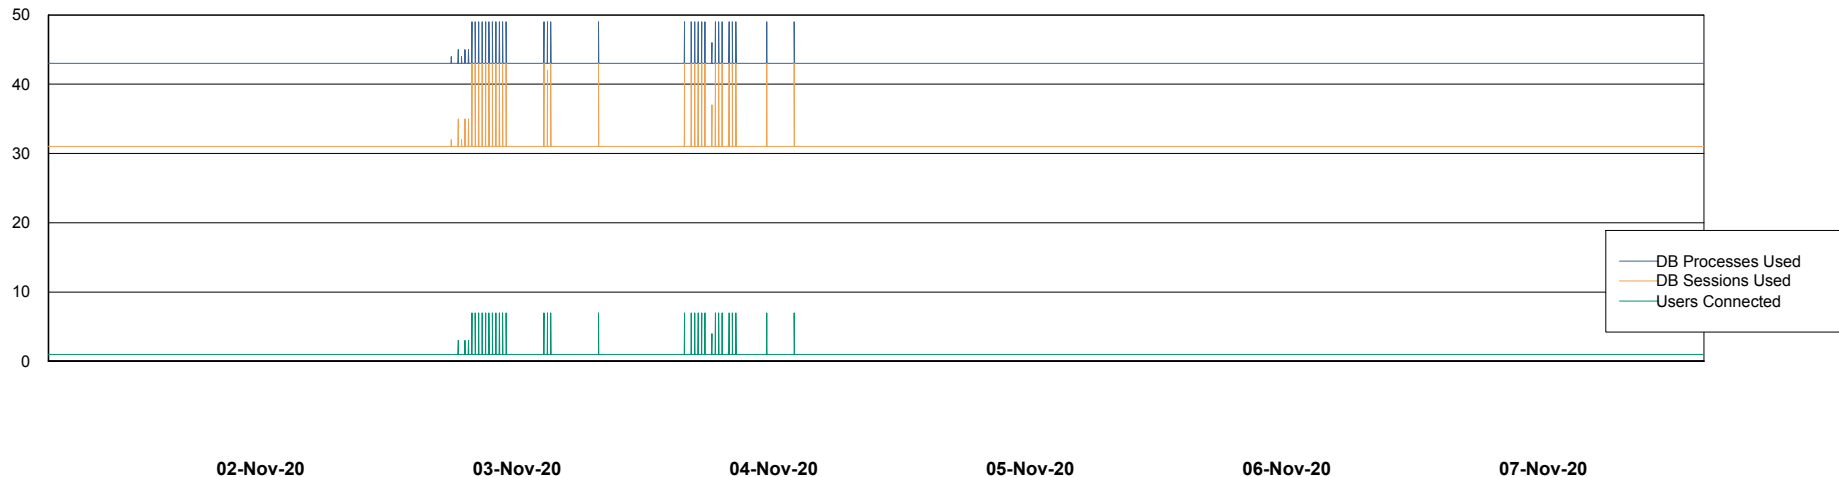

Database Performance KLADB_Standby

DB Processes Max 500
DB Sessions Max 772