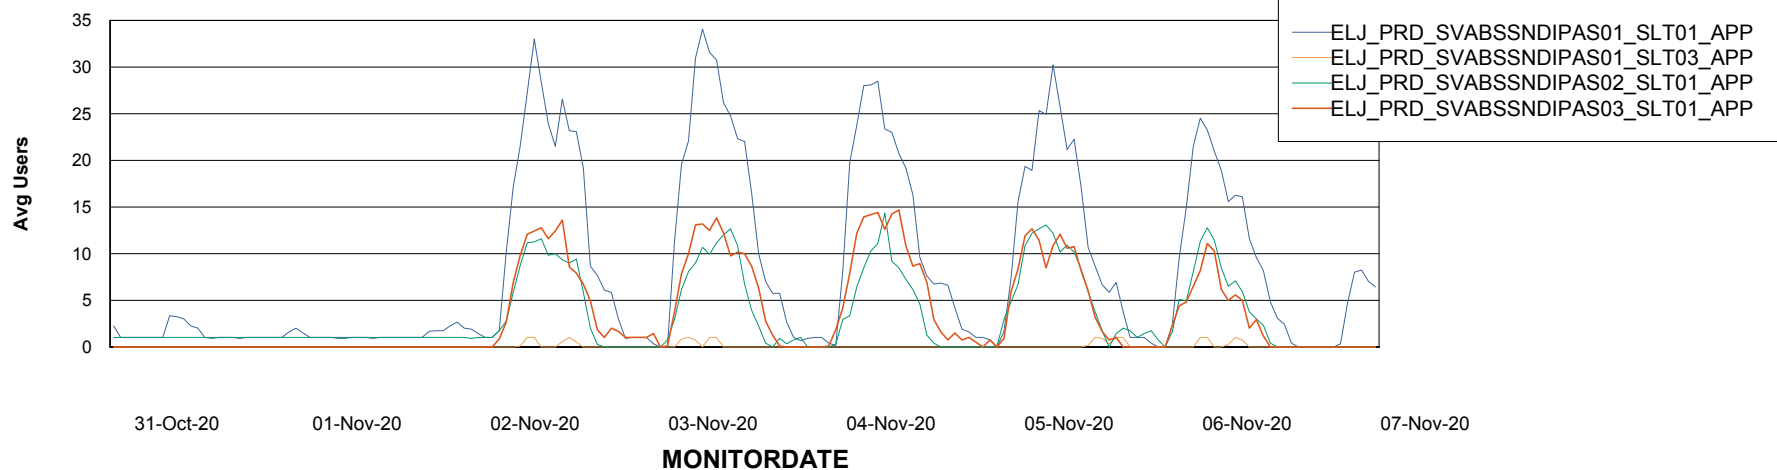

Avg users per day per ABS server