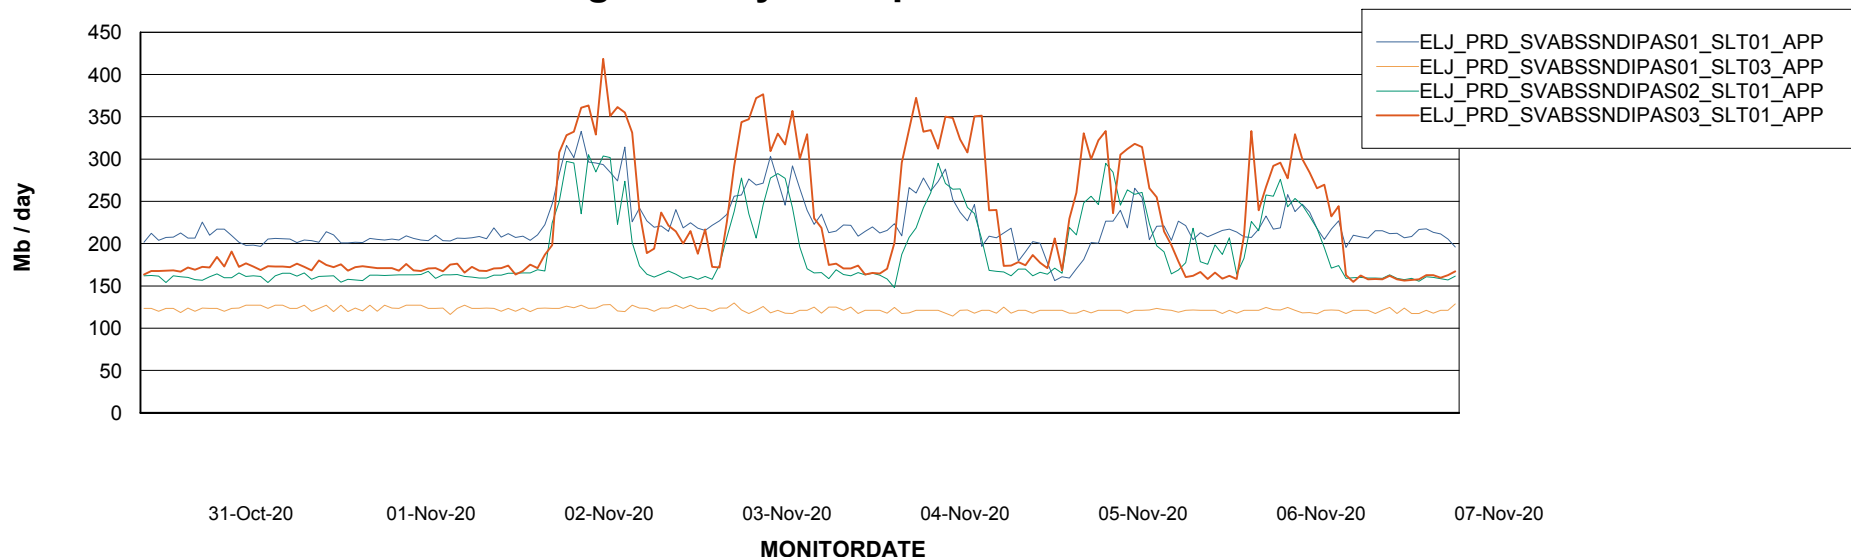

ABSSolute Application Server Services

Avg memory used per ABS Server Service