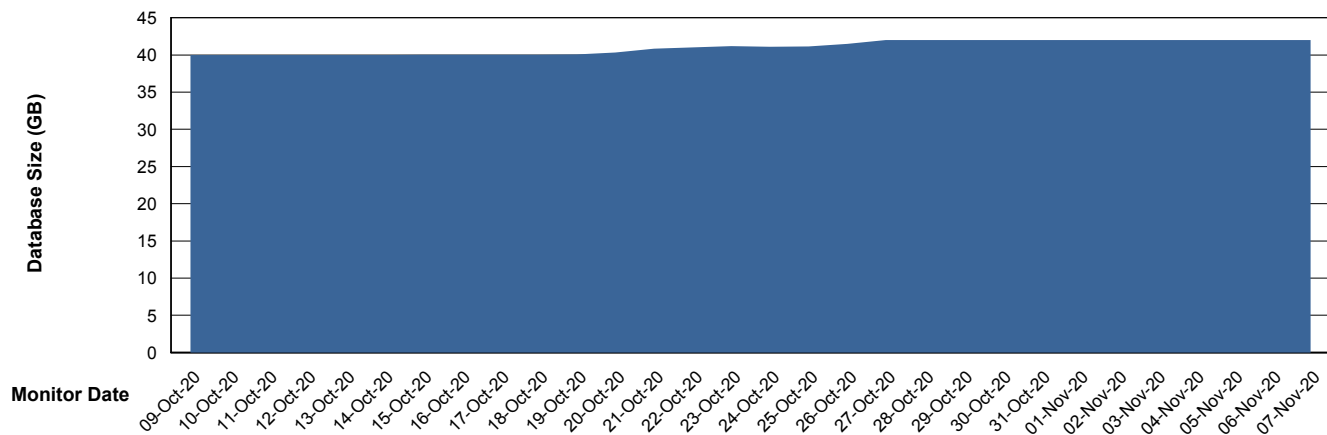

DATABASE SIZE ELJDB_Production

Database growth over last month