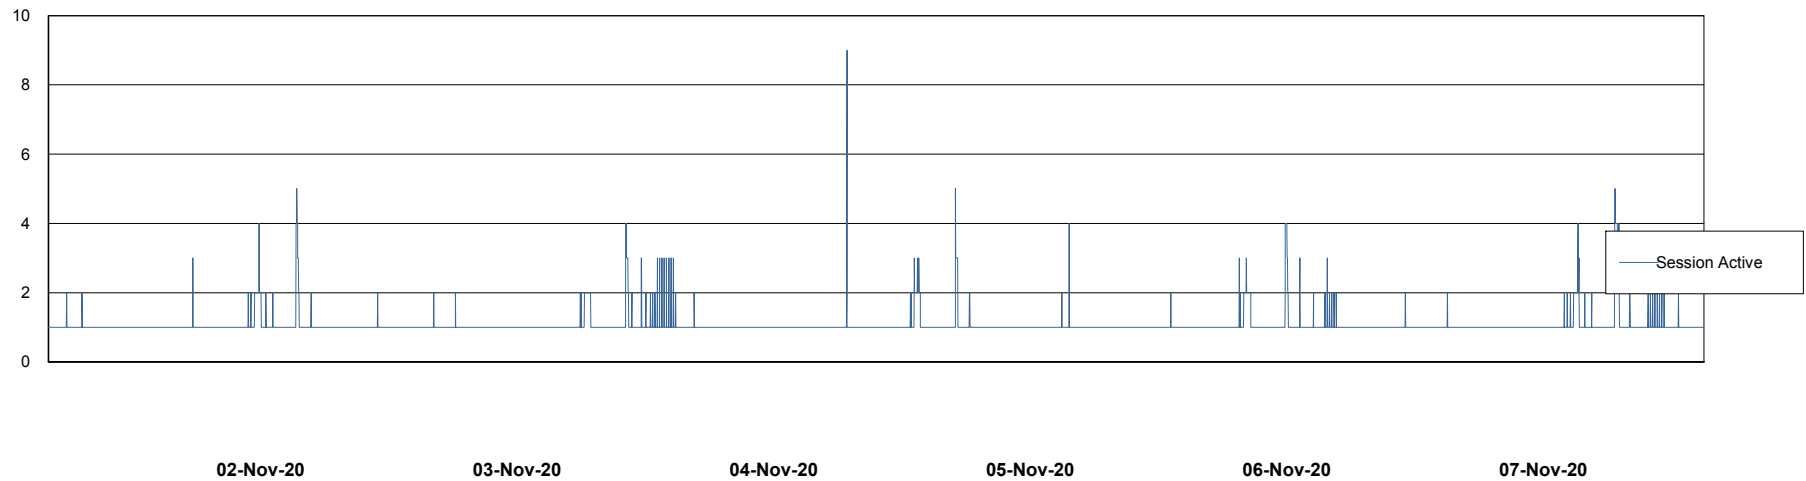

Database Performance ELJDB_PRD_BI

DB Processes Max 1,000
DB Sessions Max 1,524