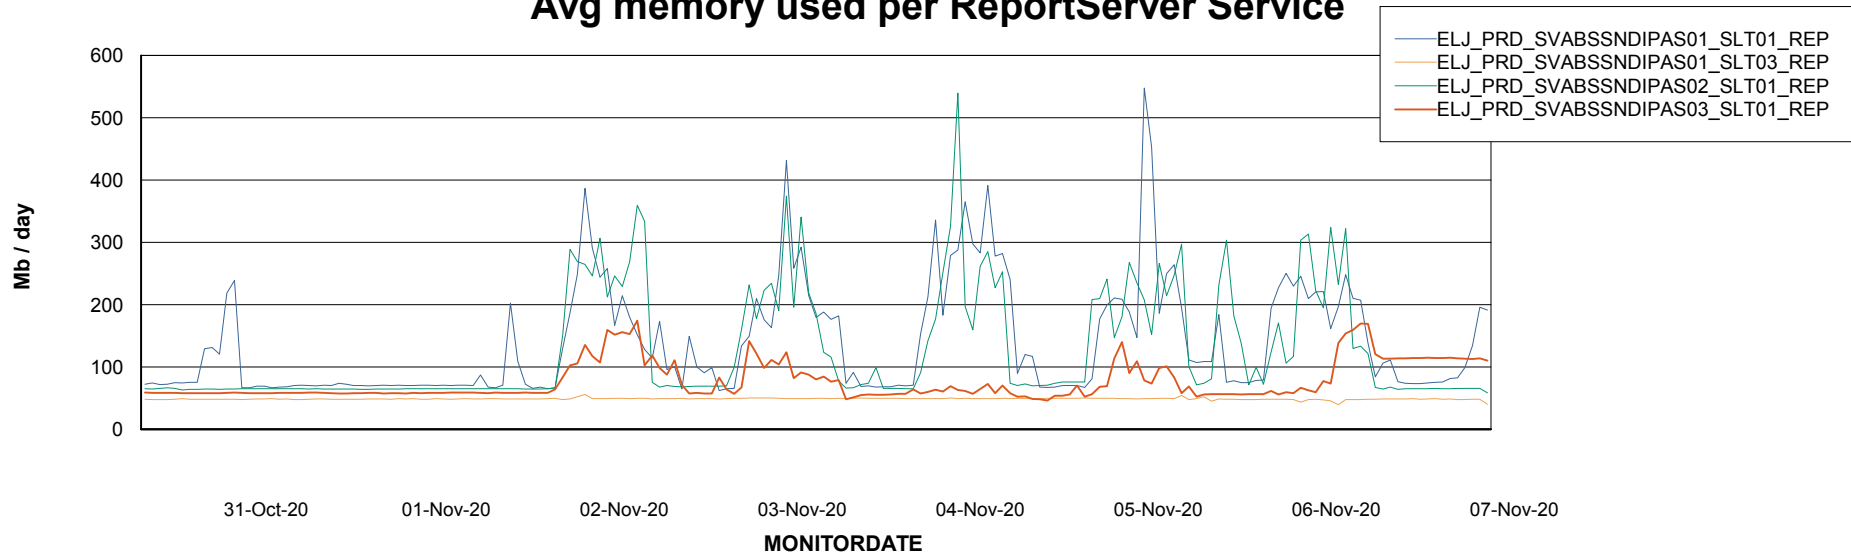

ABSSolute Application ReportServer Services

Avg memory used per ReportServer Service