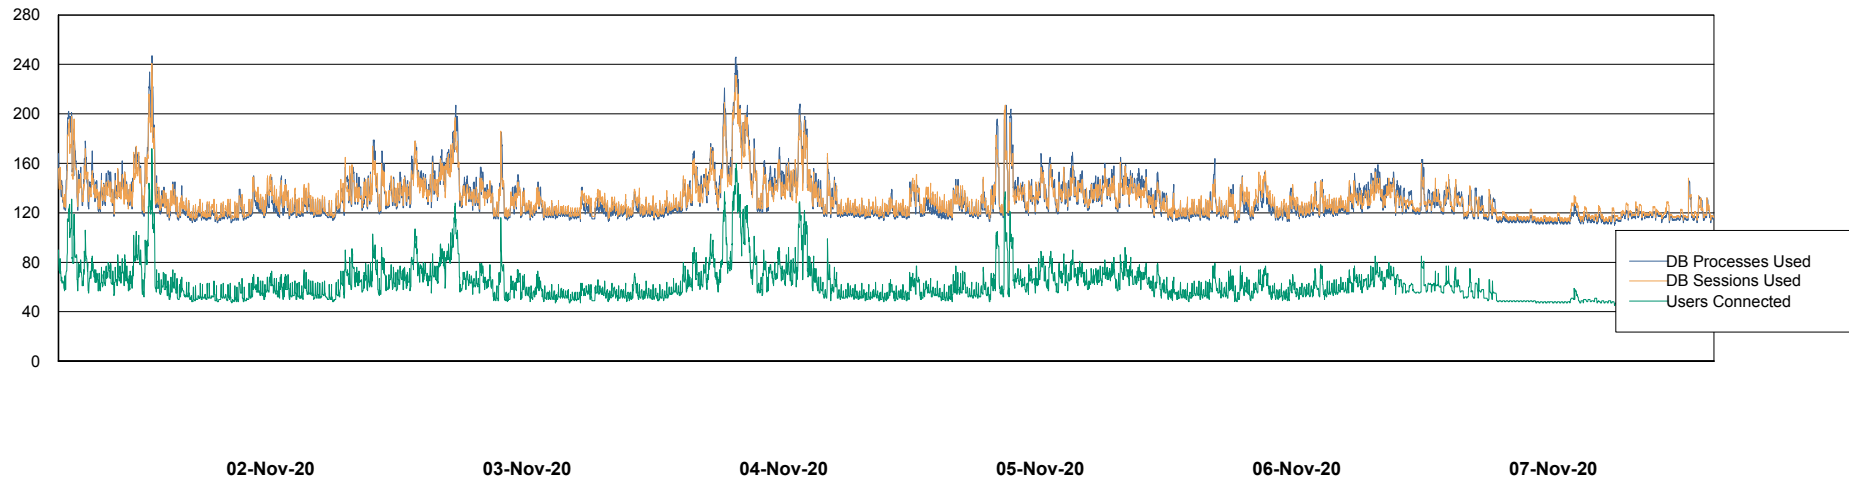

Database Performance ELJDB_Production

DB Processes Max 600
DB Sessions Max 924