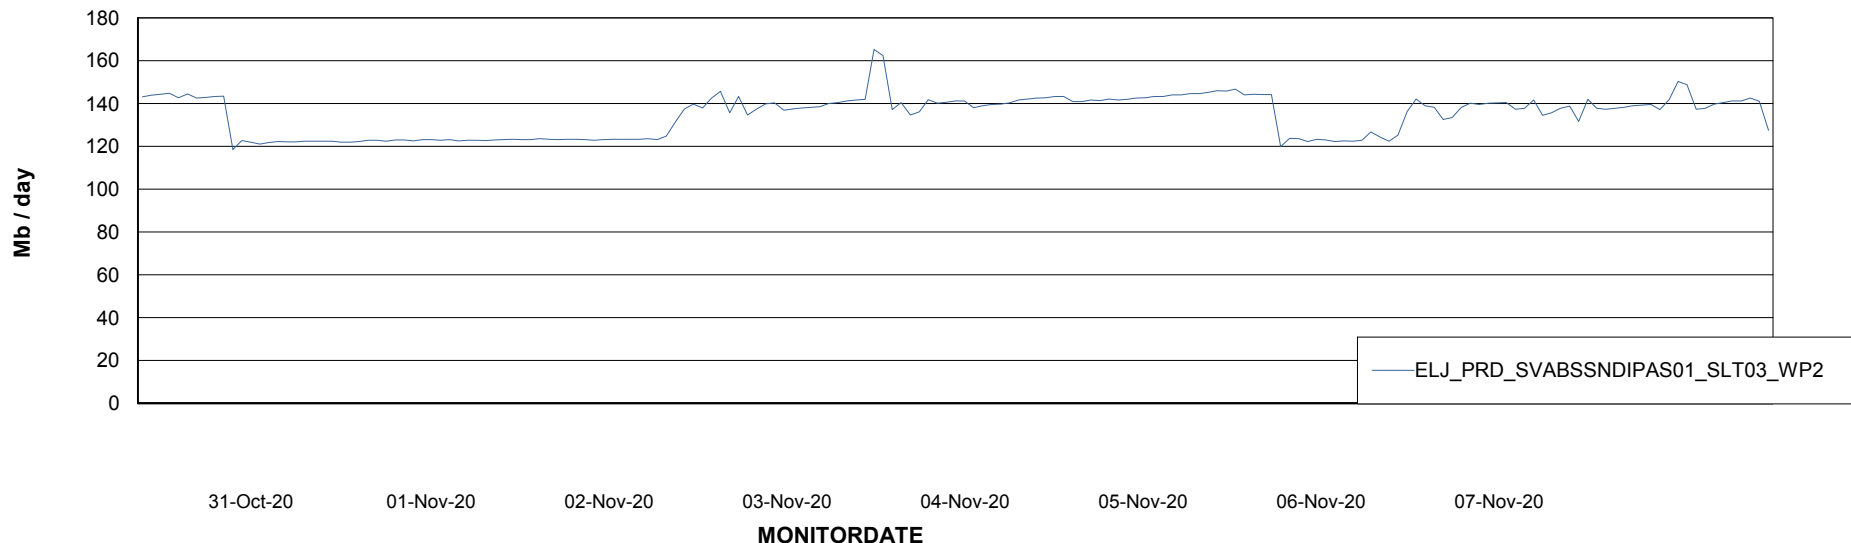

ABSolute Web Component Services

Avg memory used per ABS Web component