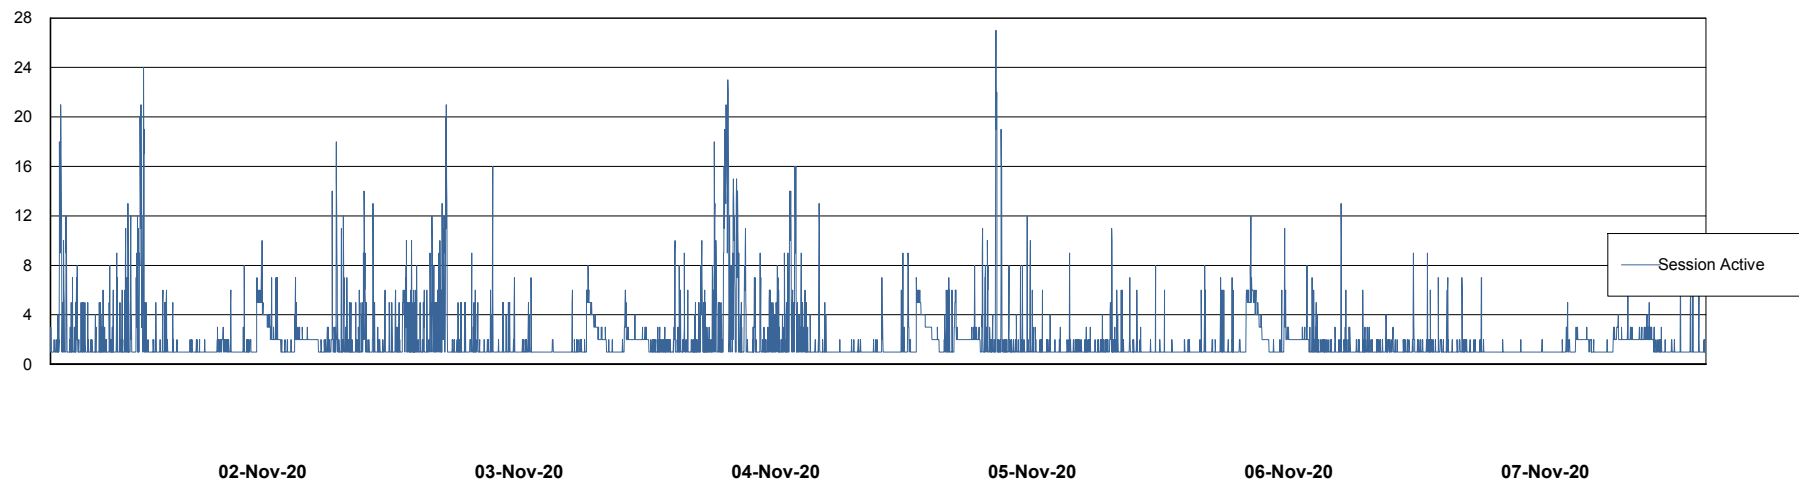

Database Performance ELJDB_Production

DB Processes Max 600
DB Sessions Max 924