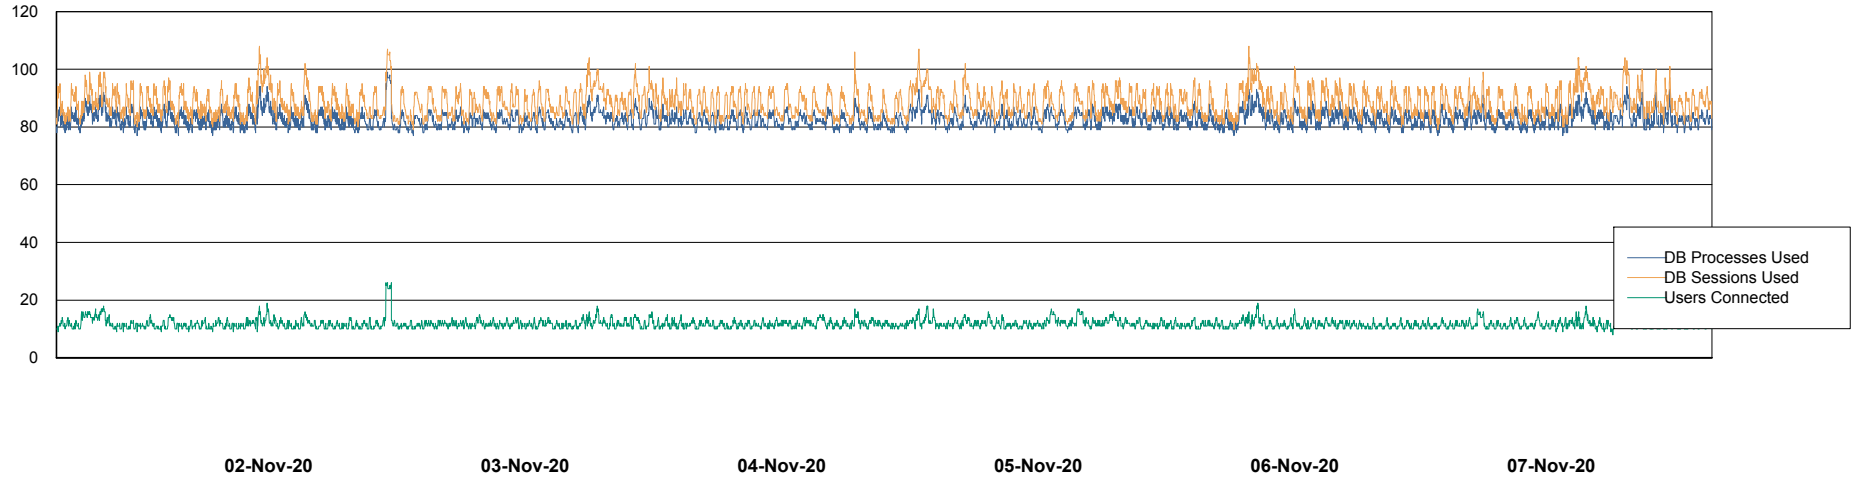

Database Performance ELJDB_PRD_BI

DB Processes Max 1,000
DB Sessions Max 1,524