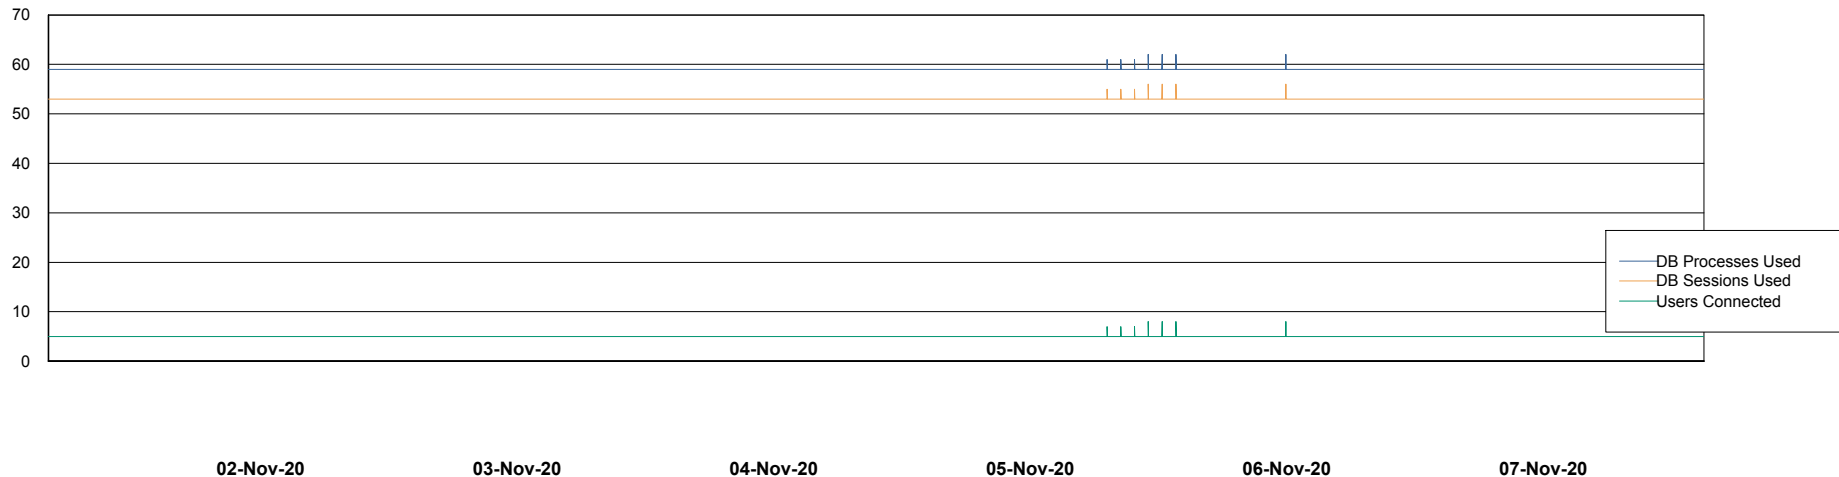

Database Performance ELJDB_Standby

DB Processes Max 600
DB Sessions Max 924