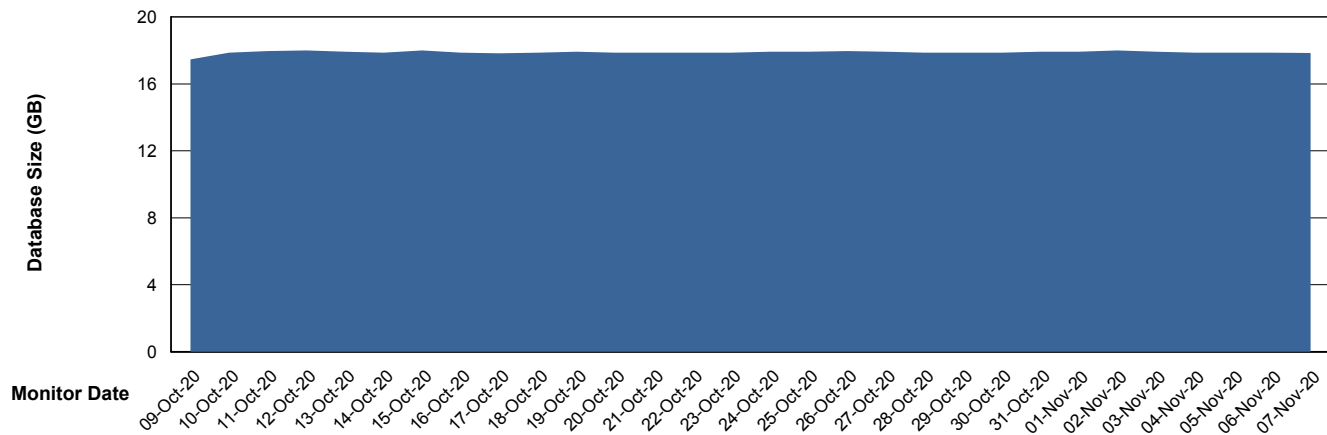

DATABASE SIZE ELJDB_PRD_BI

Database growth over last month