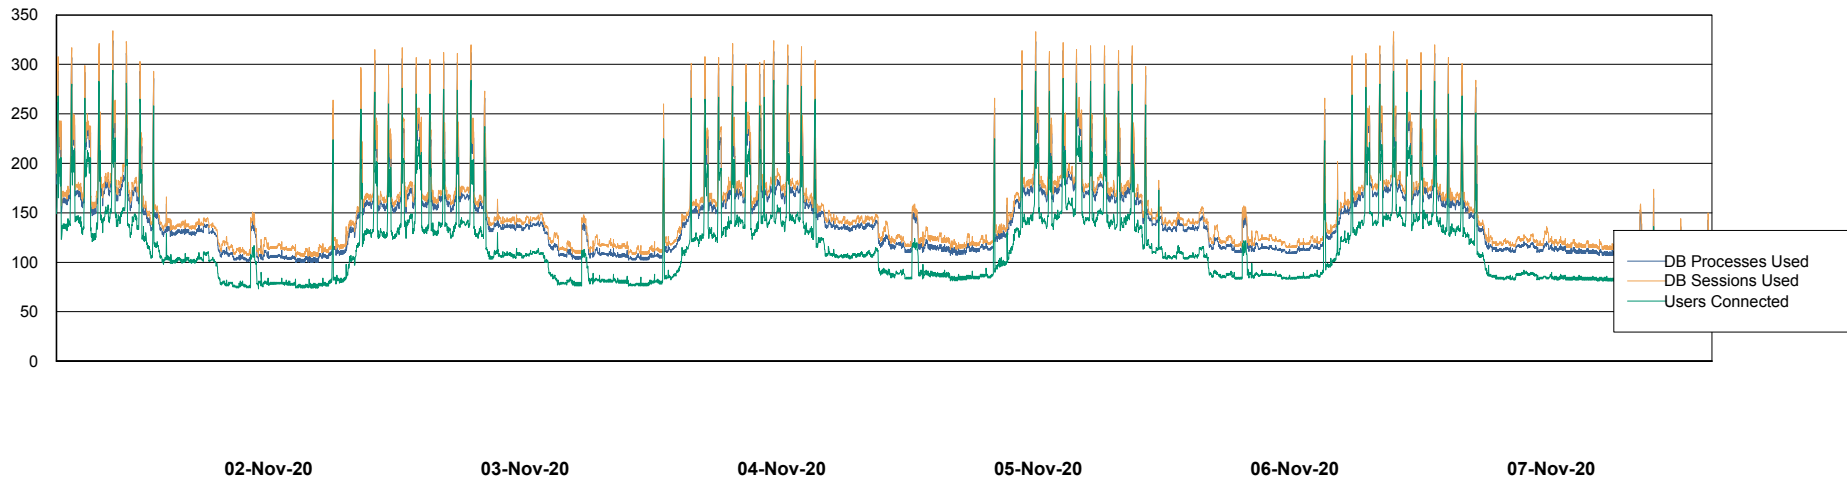

Database Performance BNLDB_Production

DB Processes Max 700
DB Sessions Max 1,072