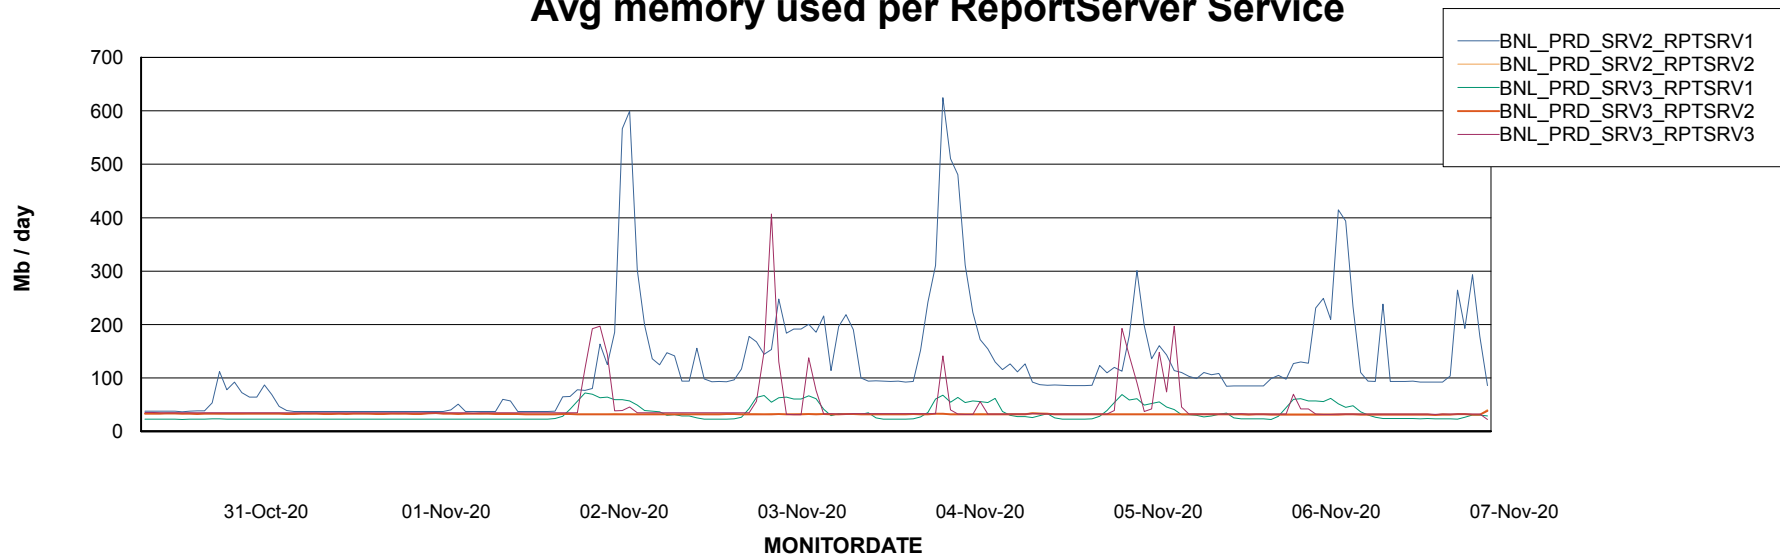

ABSSolute Web Component Services

Avg memory used per ReportServer Service