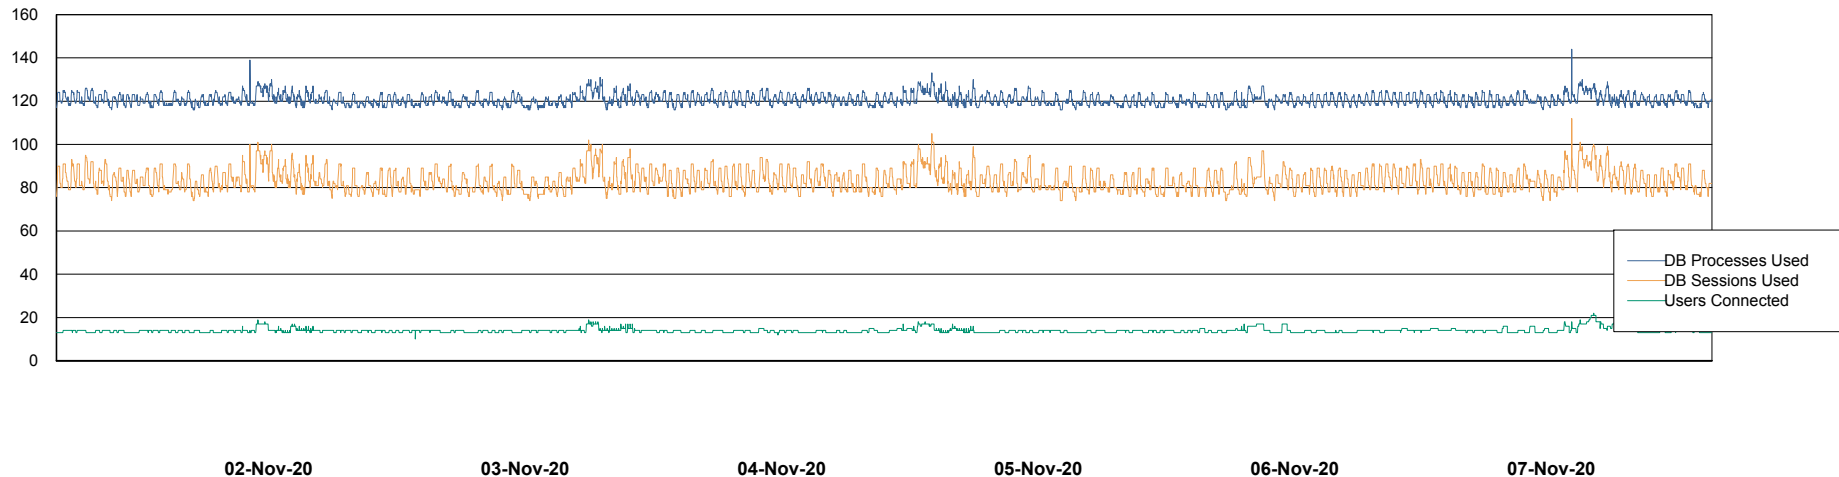

Database Performance BNLDB_FUT_FutureLive

DB Processes Max 1,000
DB Sessions Max 1,536