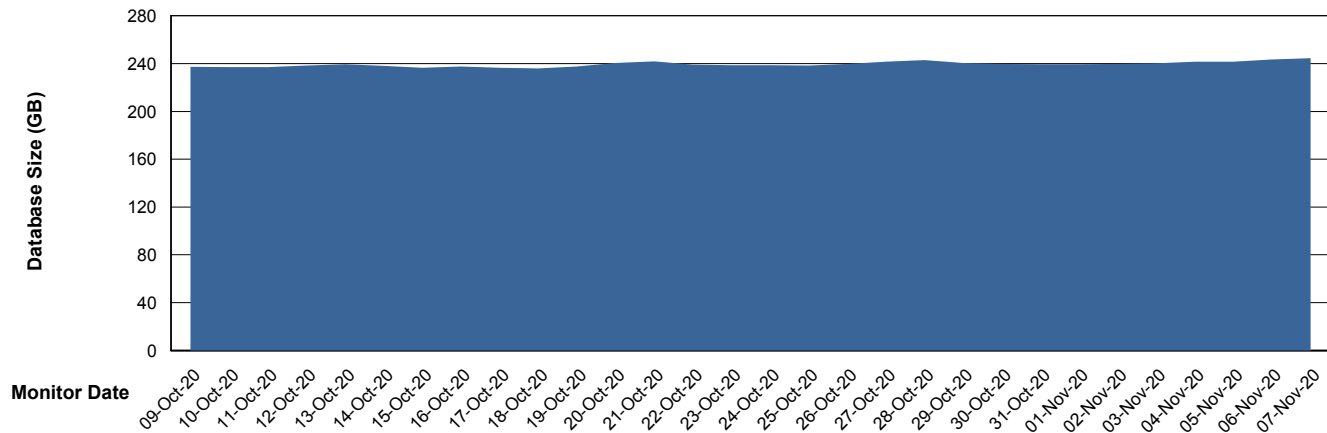

DATABASE SIZE BNLDB_Production

Database growth over last month