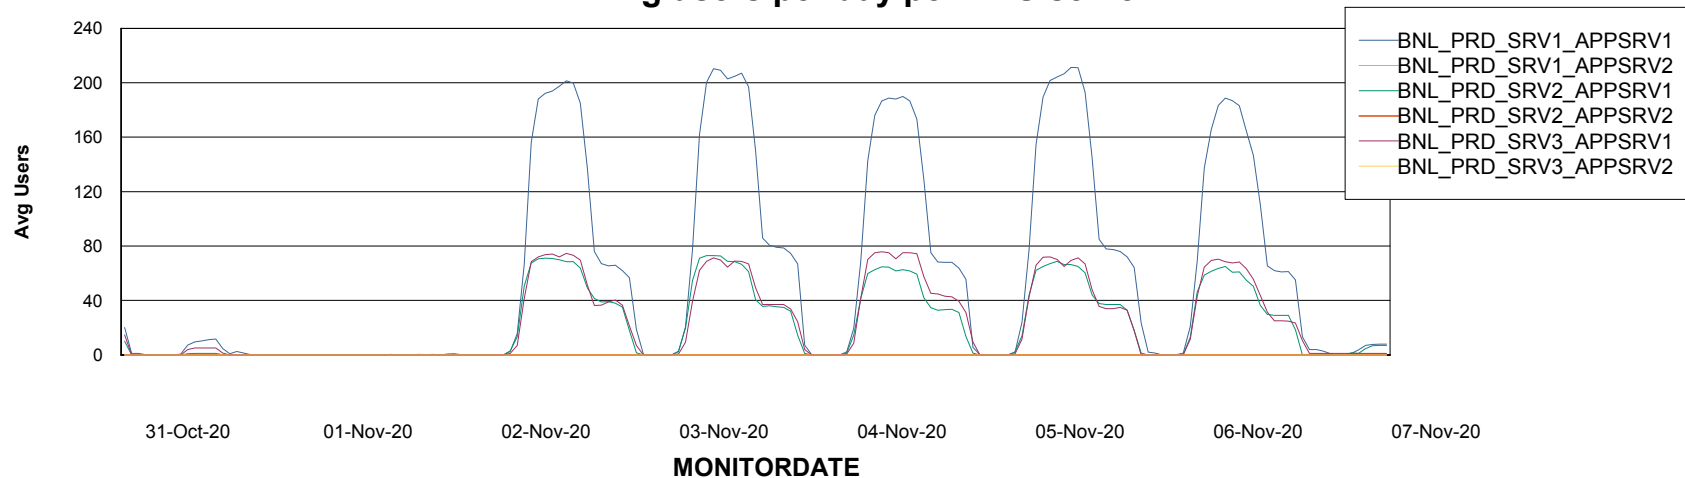

Avg users per day per ABS server