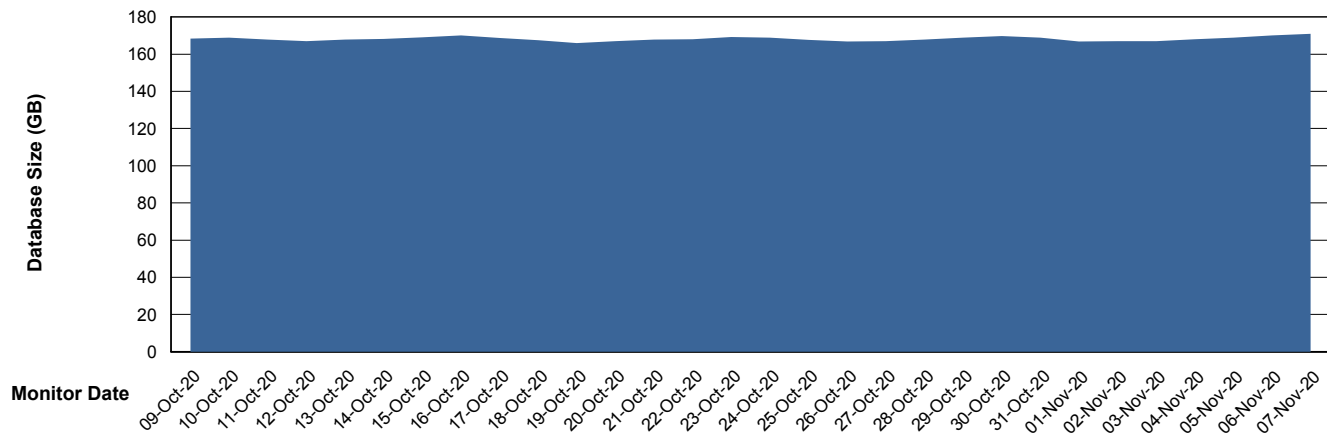

DATABASE SIZE BNLDB_FUT_FutureLive

Database growth over last month