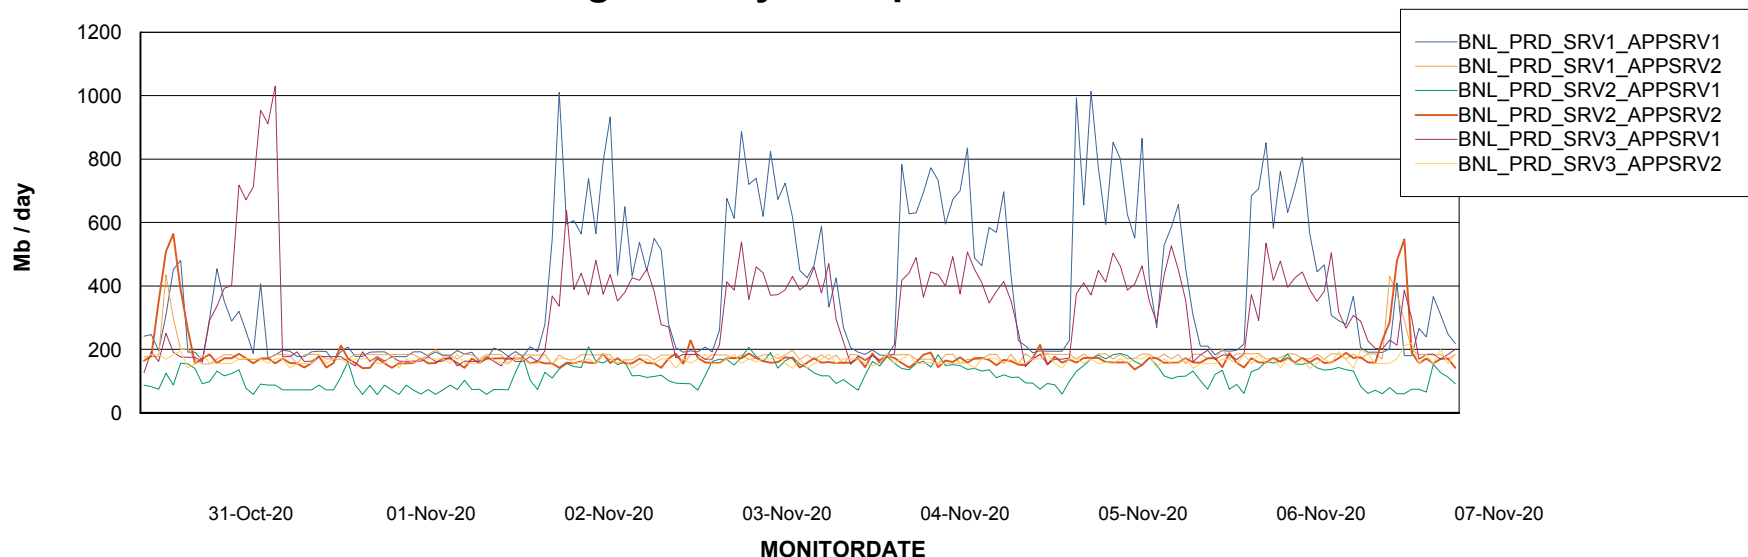

ABSolute Application Server Services

Avg memory used per ABS Server Service