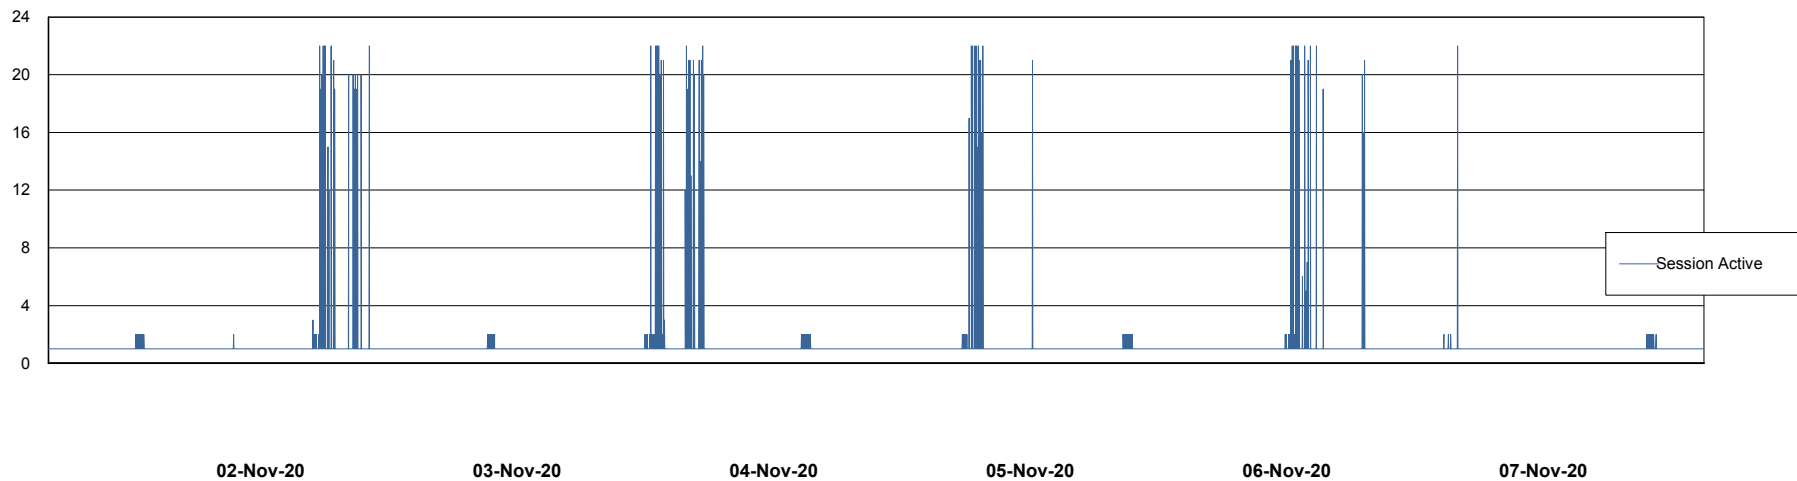

Database Performance AUJ_DB6_Standby2