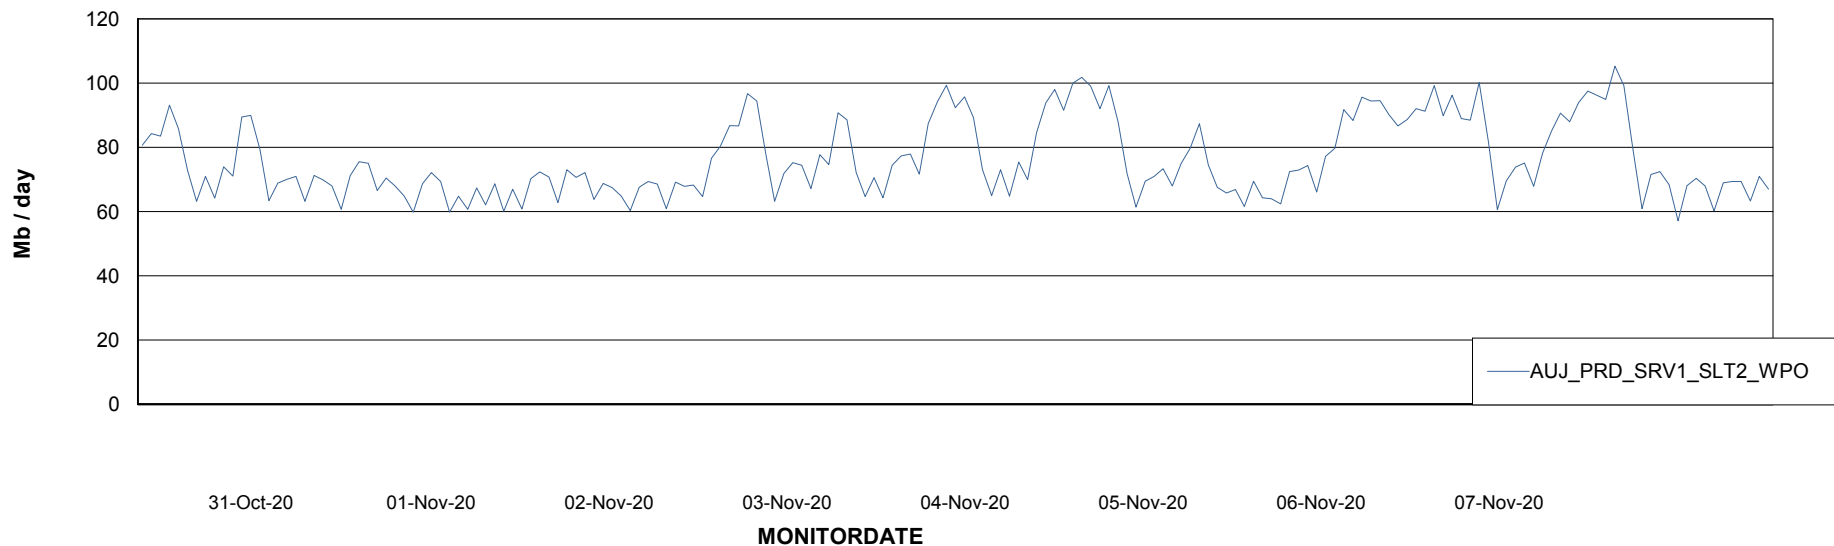

ABSSolute Web Component Services

Avg memory used per ABS Web component