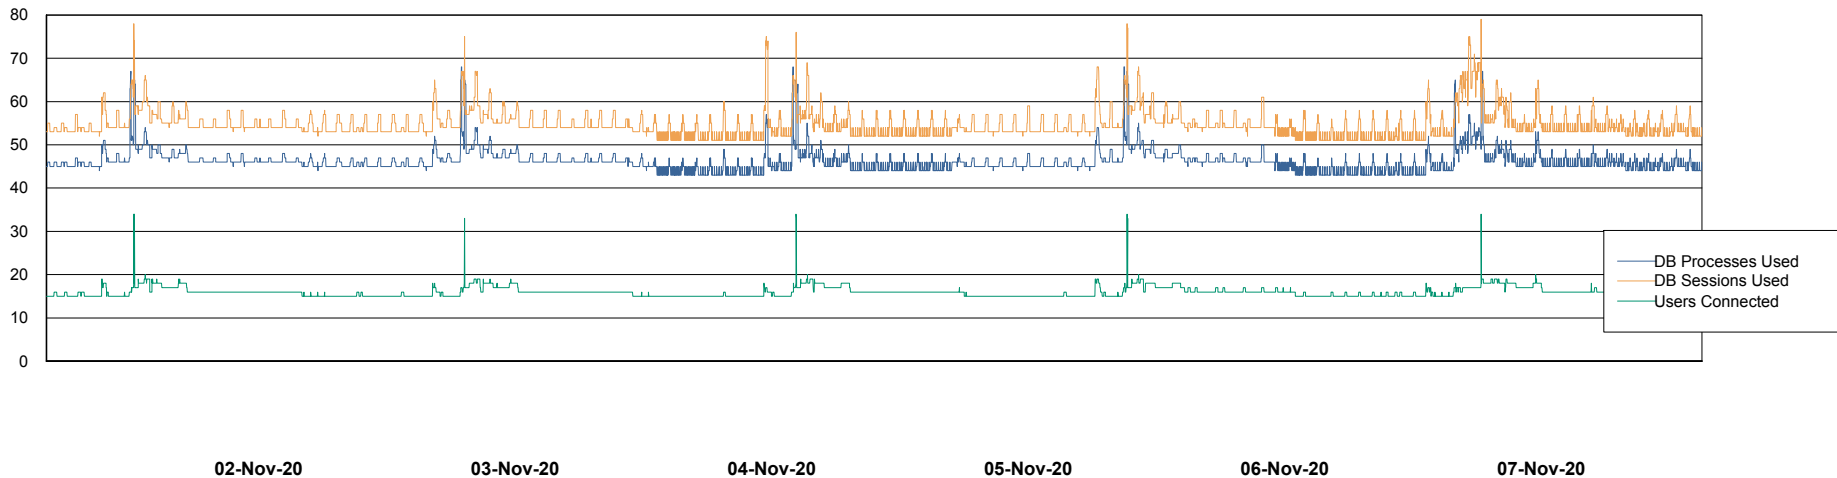

Database Performance AUJDB_BI