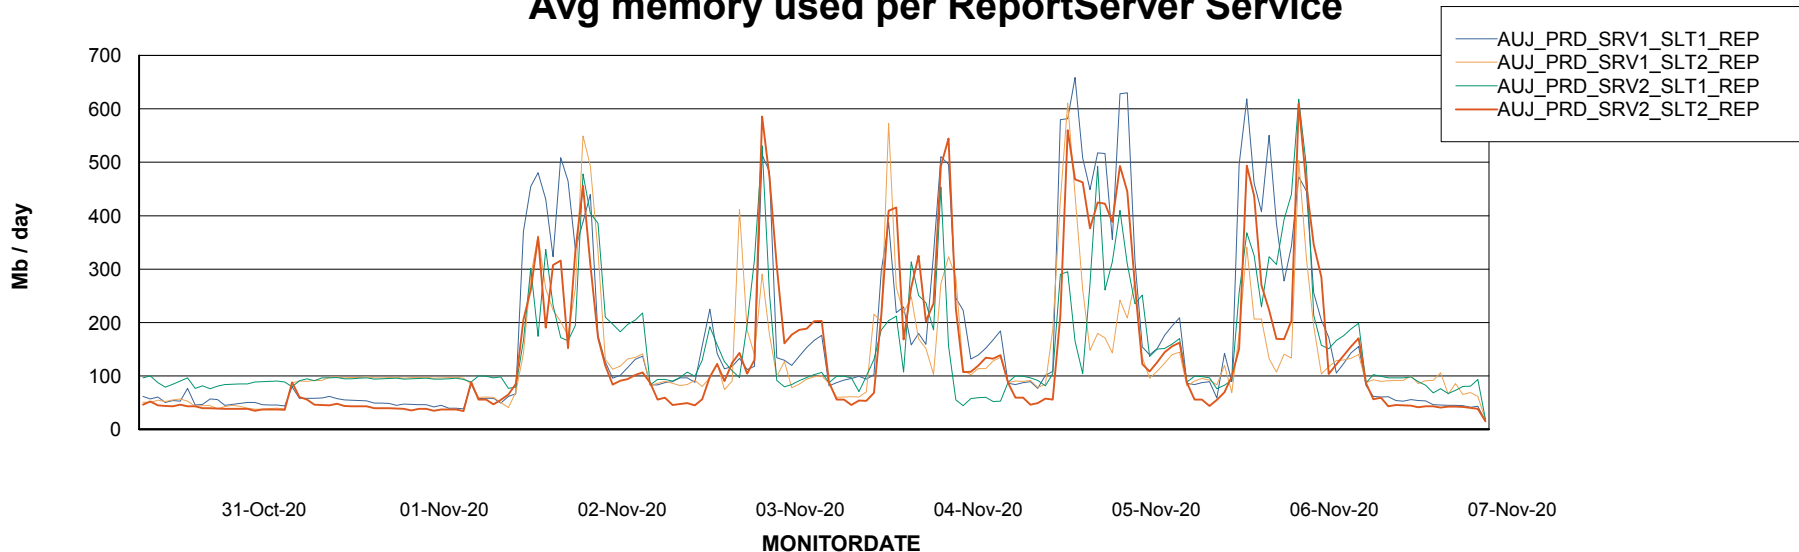

ABSSolute Application ReportServer Services

Avg memory used per ReportServer Service