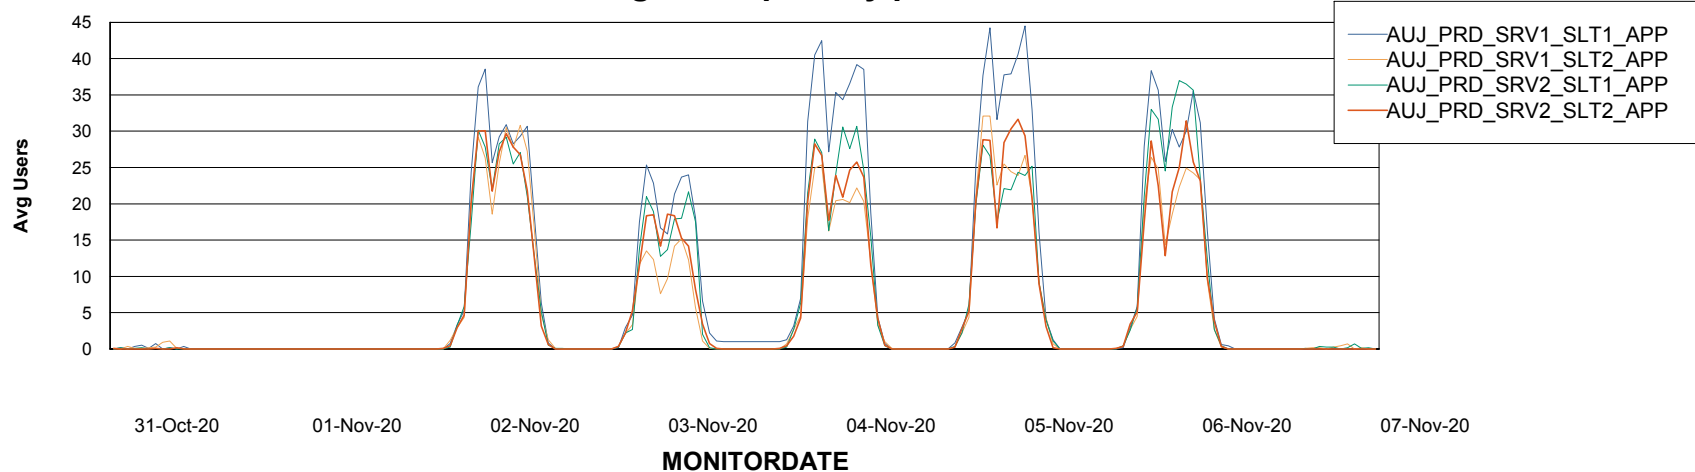

Avg users per day per ABS server