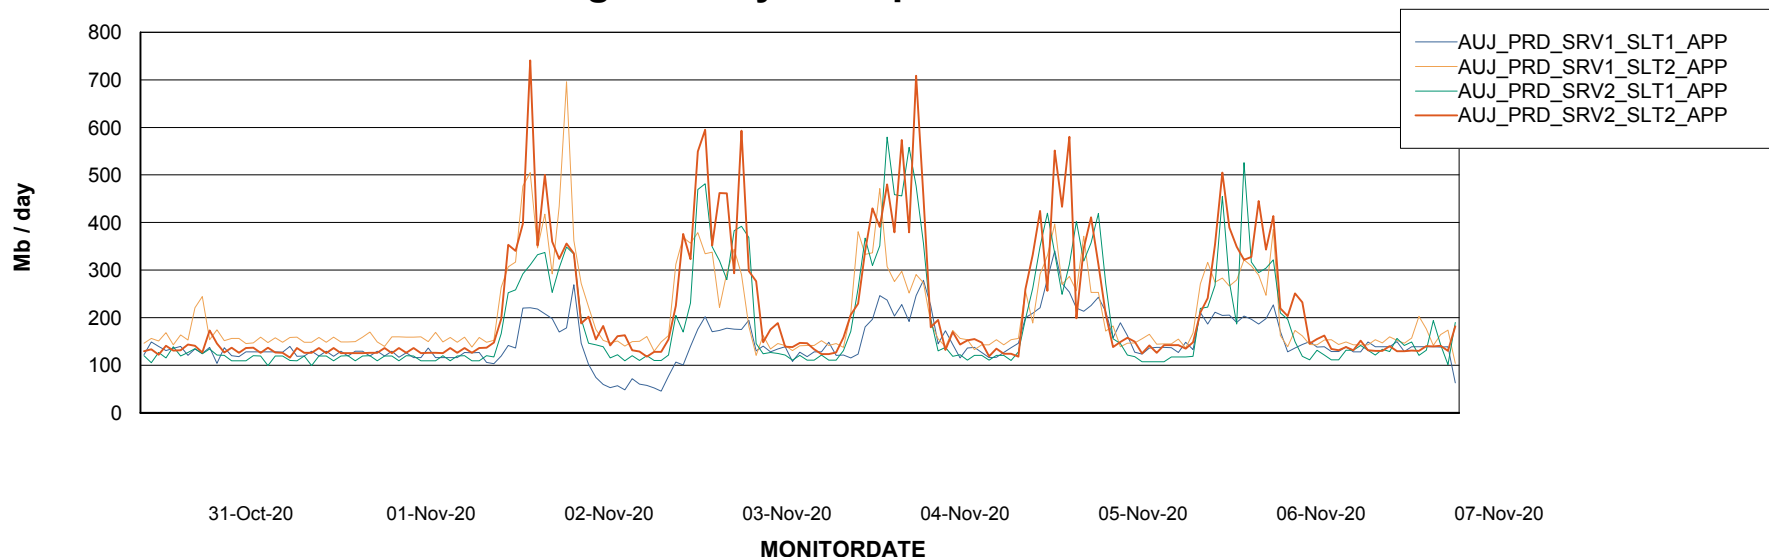

ABSSolute Application Server Services

Avg memory used per ABS Server Service