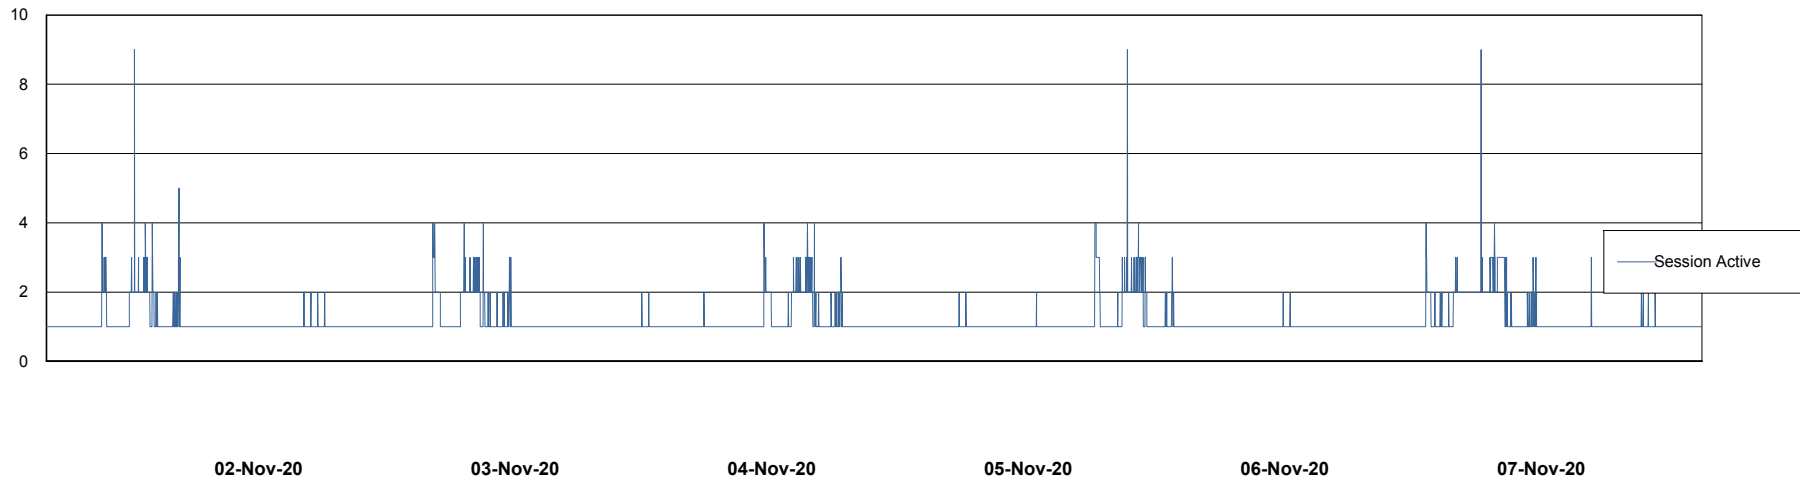

Database Performance AUJDB_BI