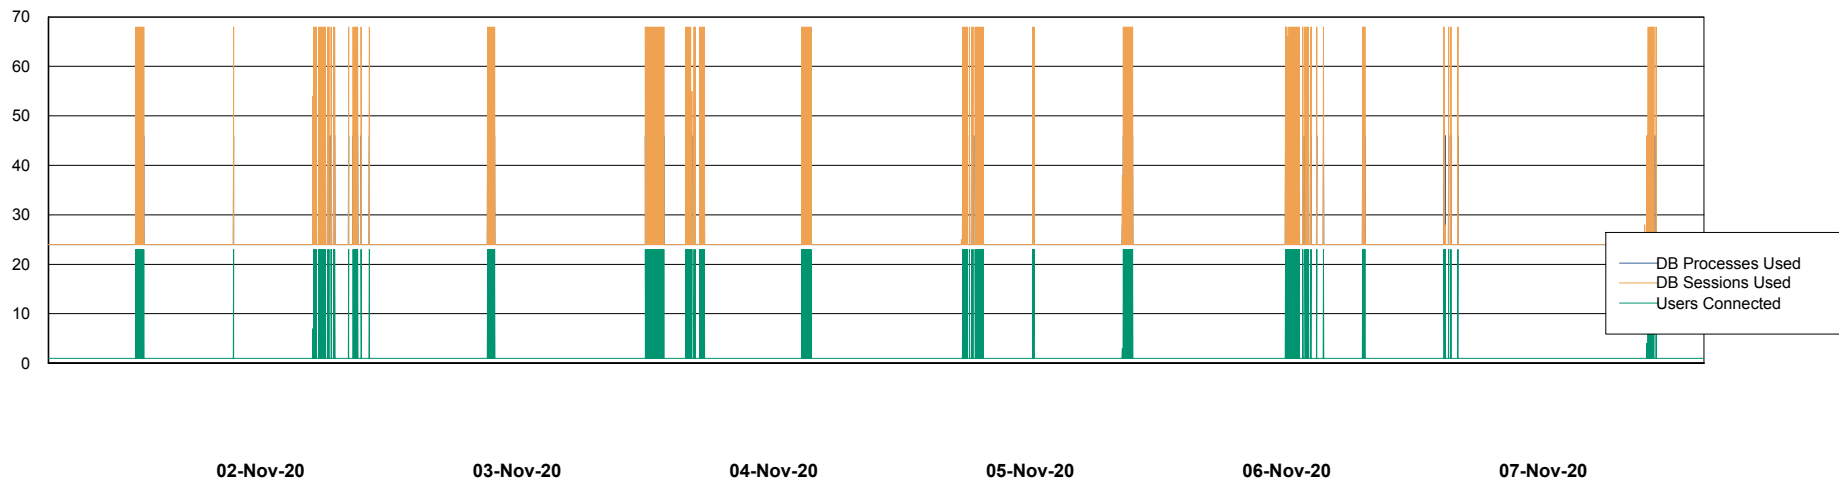

Database Performance AUJ_DB6_Standby2