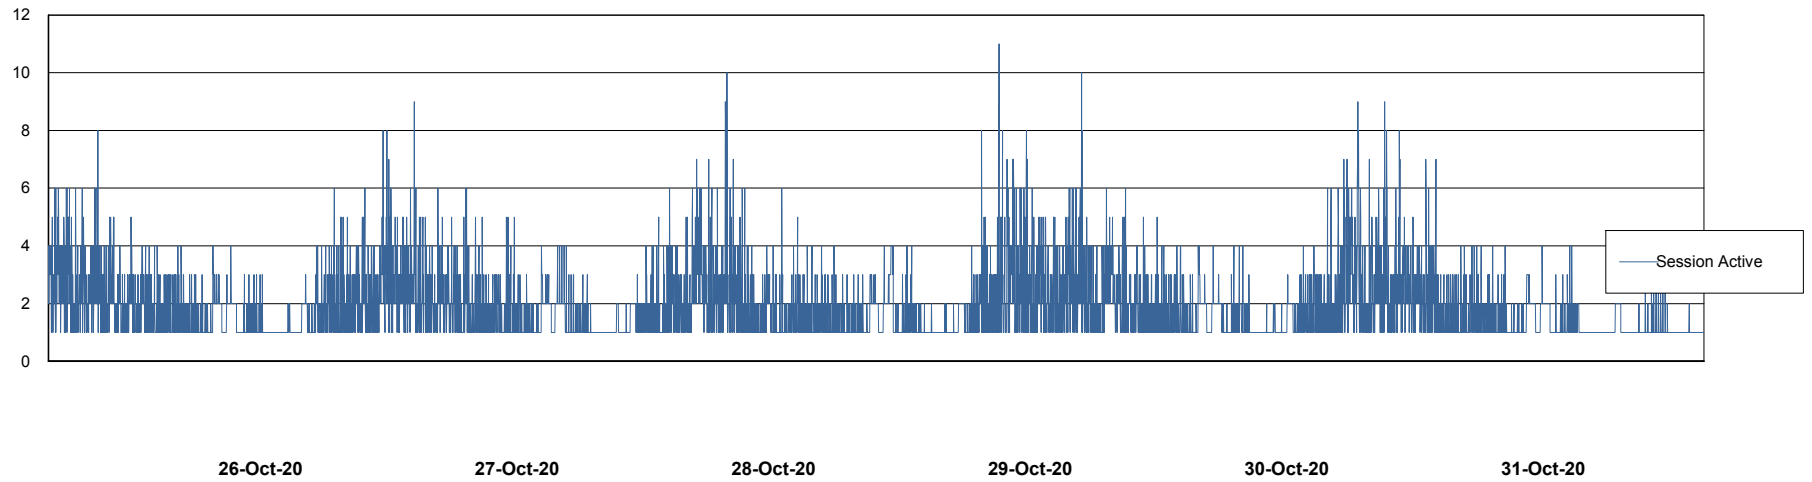

Database Performance VOSDB_Production

DB Processes Max 500
DB Sessions Max 772