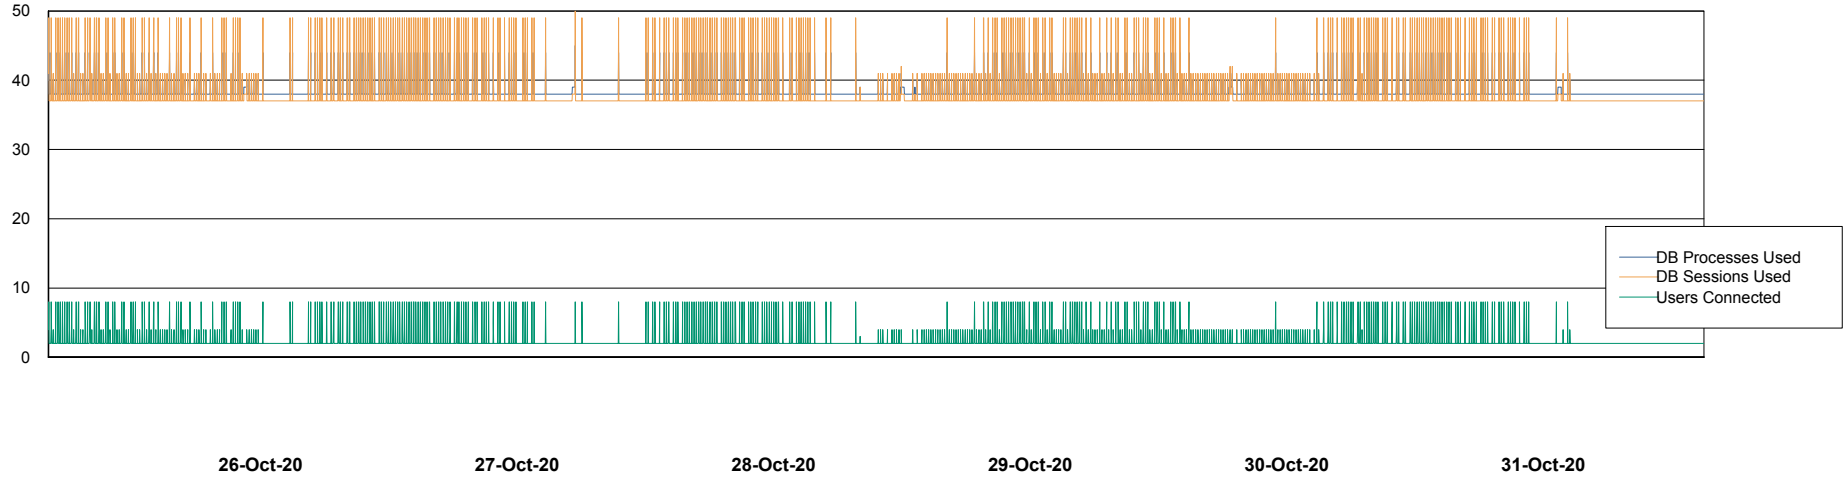

Database Performance VOSDB_Production

DB Processes Max 500
DB Sessions Max 772

Weekly SLA Customer Report

Customer VOS_Production
Database ID 68

Database Performance VOSDB_Standby

DB Processes Max 300
DB Sessions Max 472