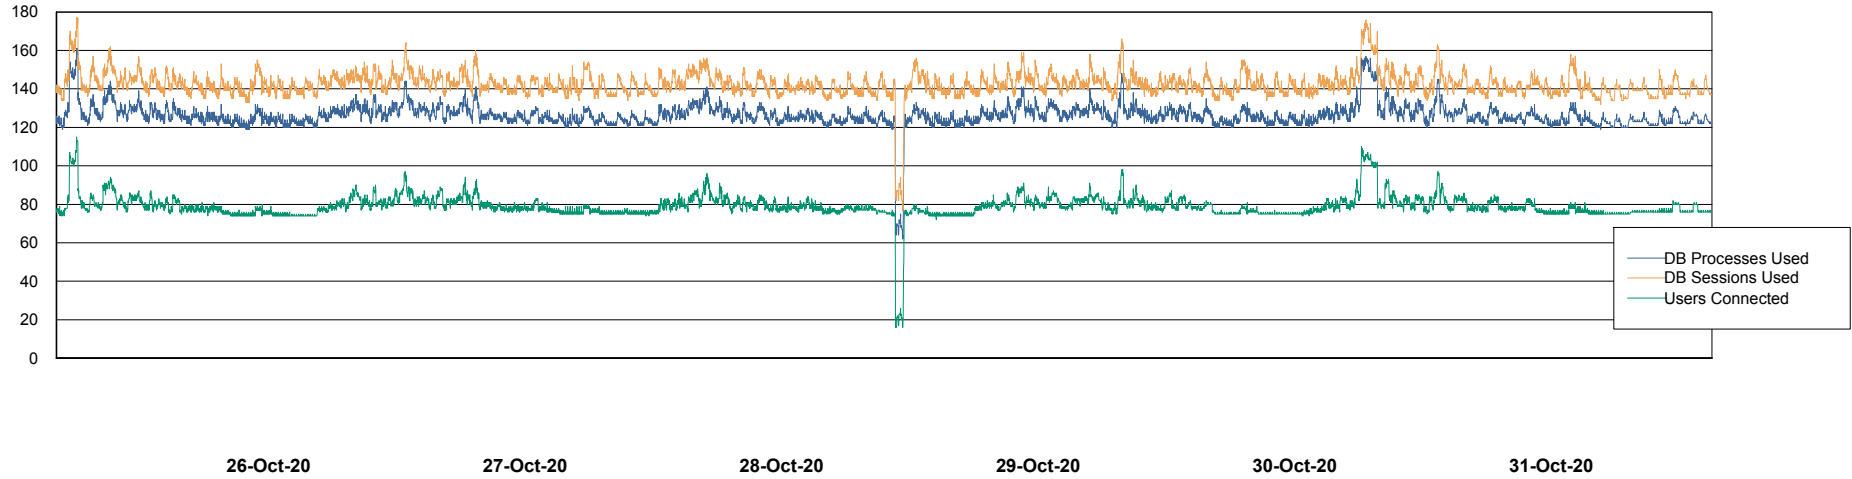

Database Performance VOSDB_Production

DB Processes Max 500
DB Sessions Max 772