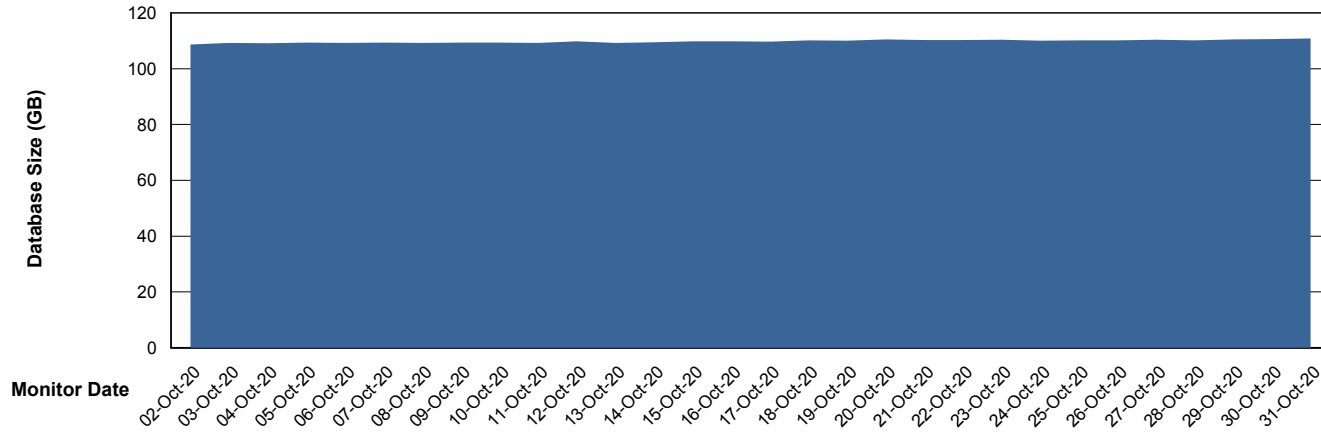

Database Performance VOSDB_Production

DB Processes Max 500
DB Sessions Max 772

Weekly SLA Customer Report

Customer VOS_Production
Database ID 68

Database Performance VOSDB_Standby

DB Processes Max 300
DB Sessions Max 472

Weekly SLA Customer Report

Customer VOS_Production
Database ID 68

DATABASE SIZE VOSBIDB_Production

Database growth over last month

DATABASE SIZE VOSDB_Production

Database growth over last month

Weekly SLA Customer Report