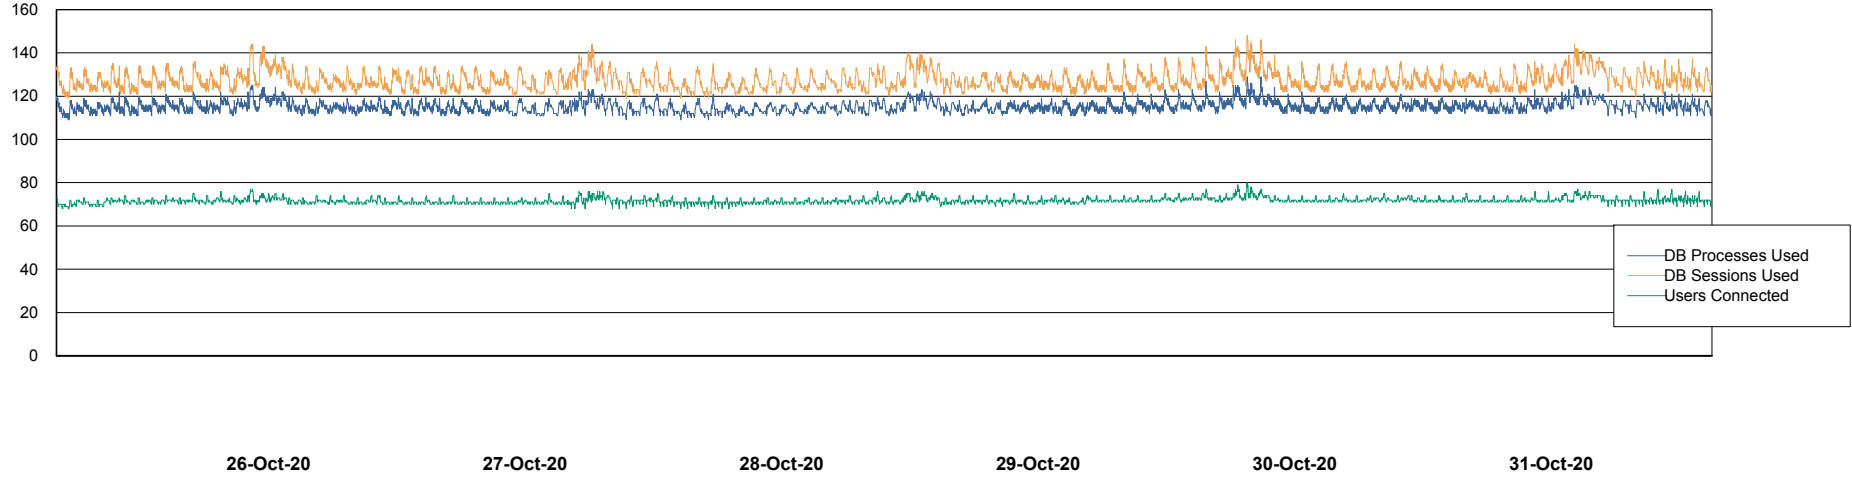

Database Performance VOSBIDB_Production

DB Processes Max 300
DB Sessions Max 472