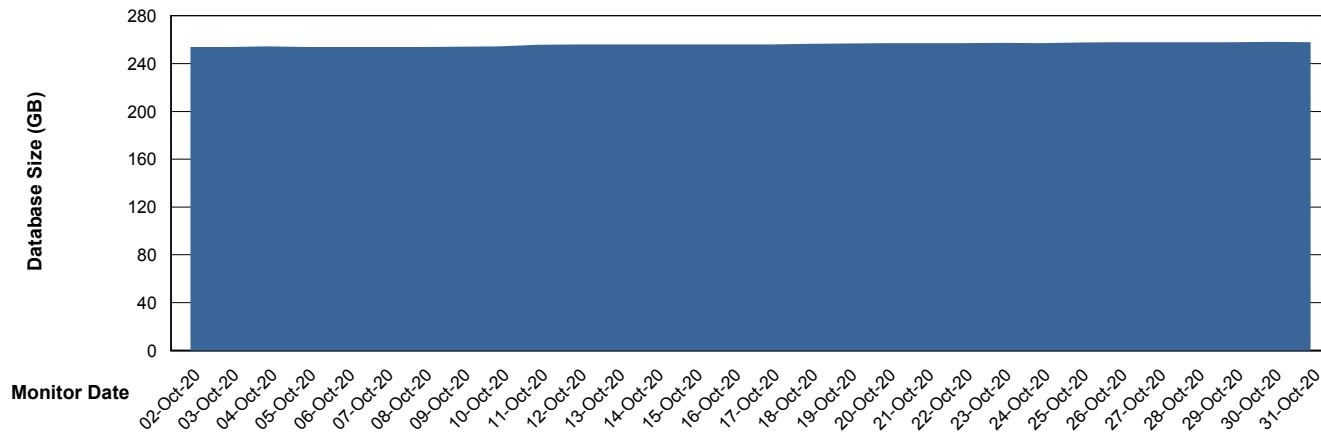

Weekly SLA Customer Report

Customer VOS_Production
Database ID 68

DATABASE SIZE VOSBIDB_Production

Database growth over last month

DATABASE SIZE VOSDB_Production

Database growth over last month

Weekly SLA Customer Report