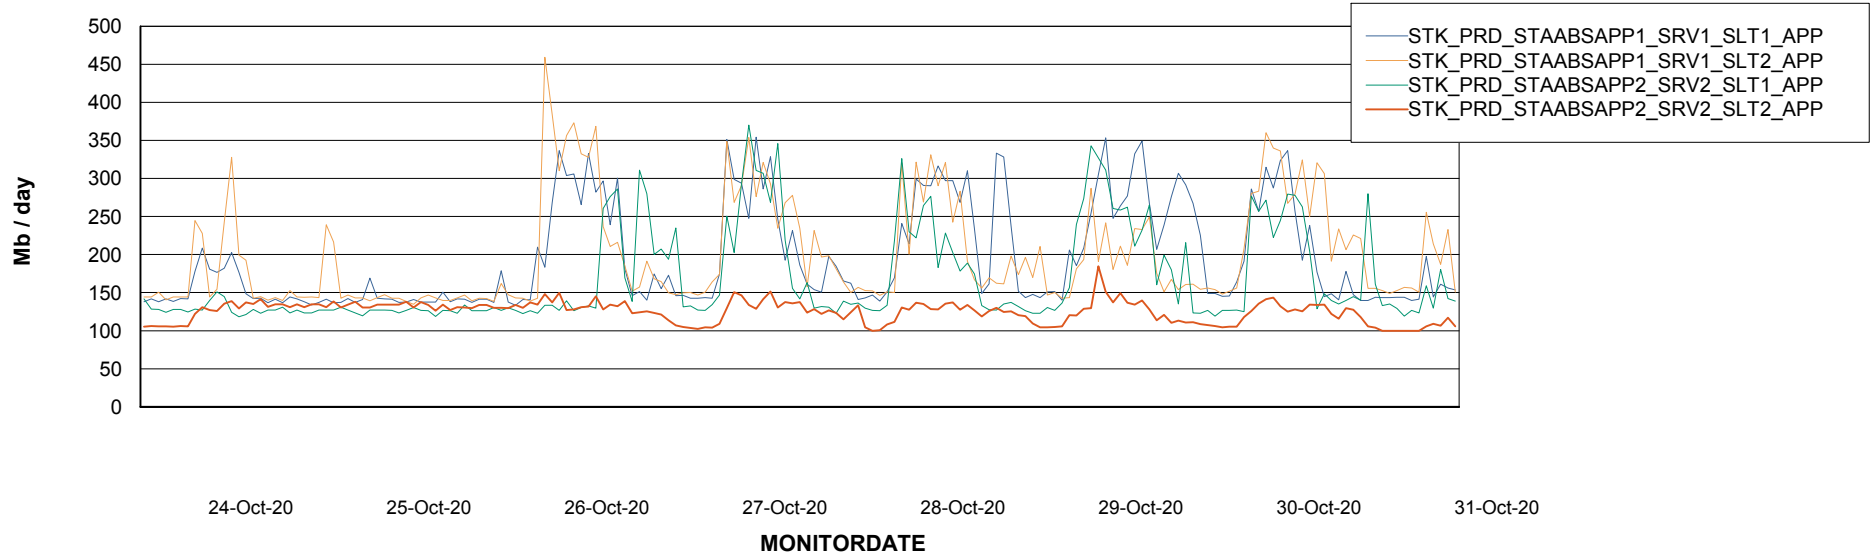

ABSSolute Application Server Services

Avg memory used per ABS Server Service