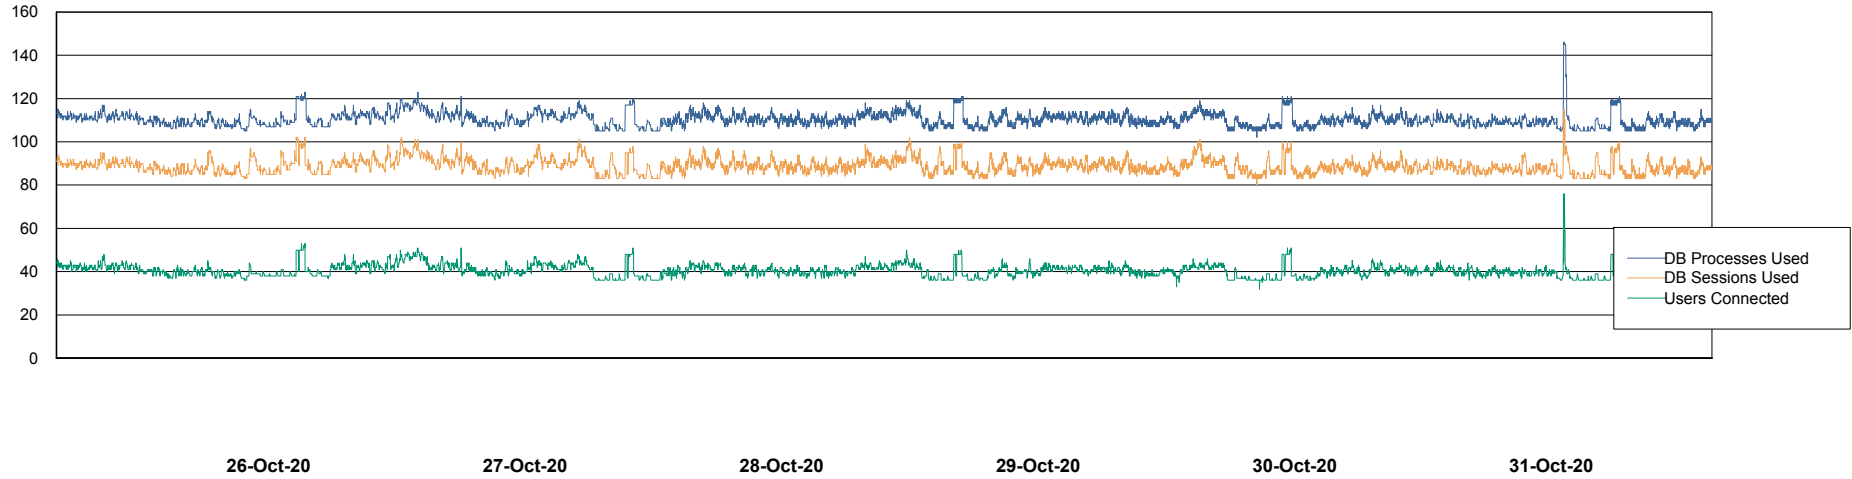

Database Performance STKDB_ABS1 Production Database

DB Processes Max 500
DB Sessions Max 776