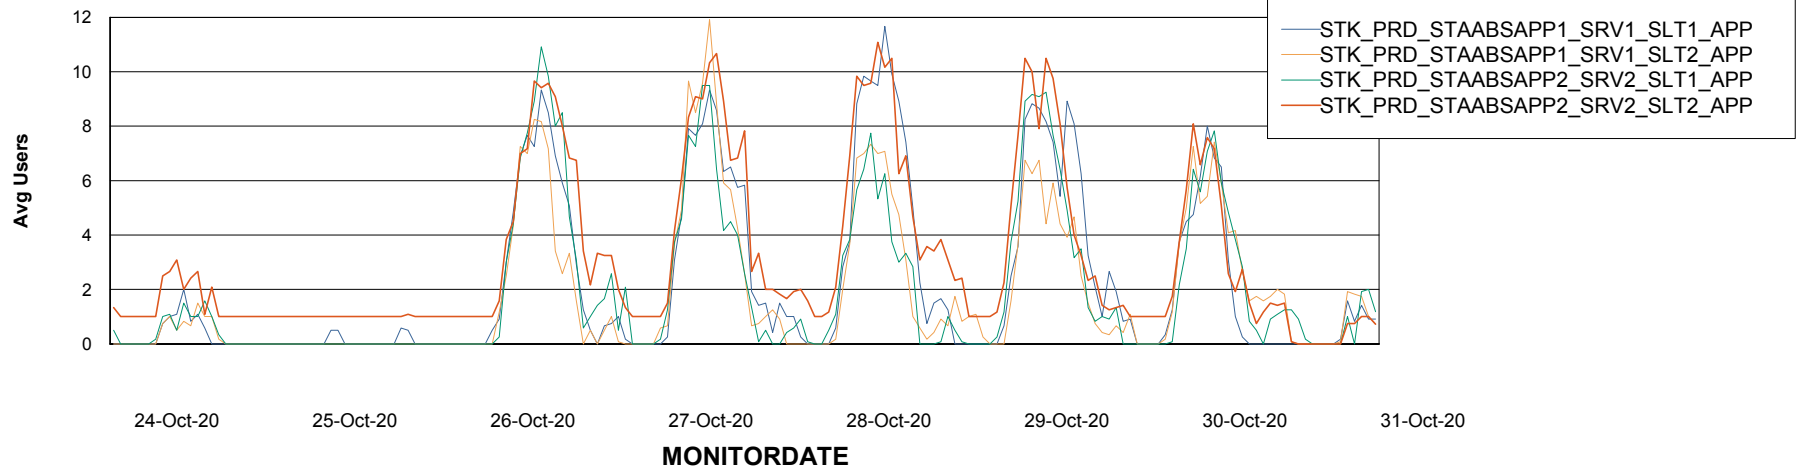

Weekly SLA Customer Report

Customer STK_Production
Database ID 82

ABSSolute Application Server Services

Avg memory used per ABS Server Service

Avg users per day per ABS server

Weekly SLA Customer Report

Customer STK_Production
Database ID 82