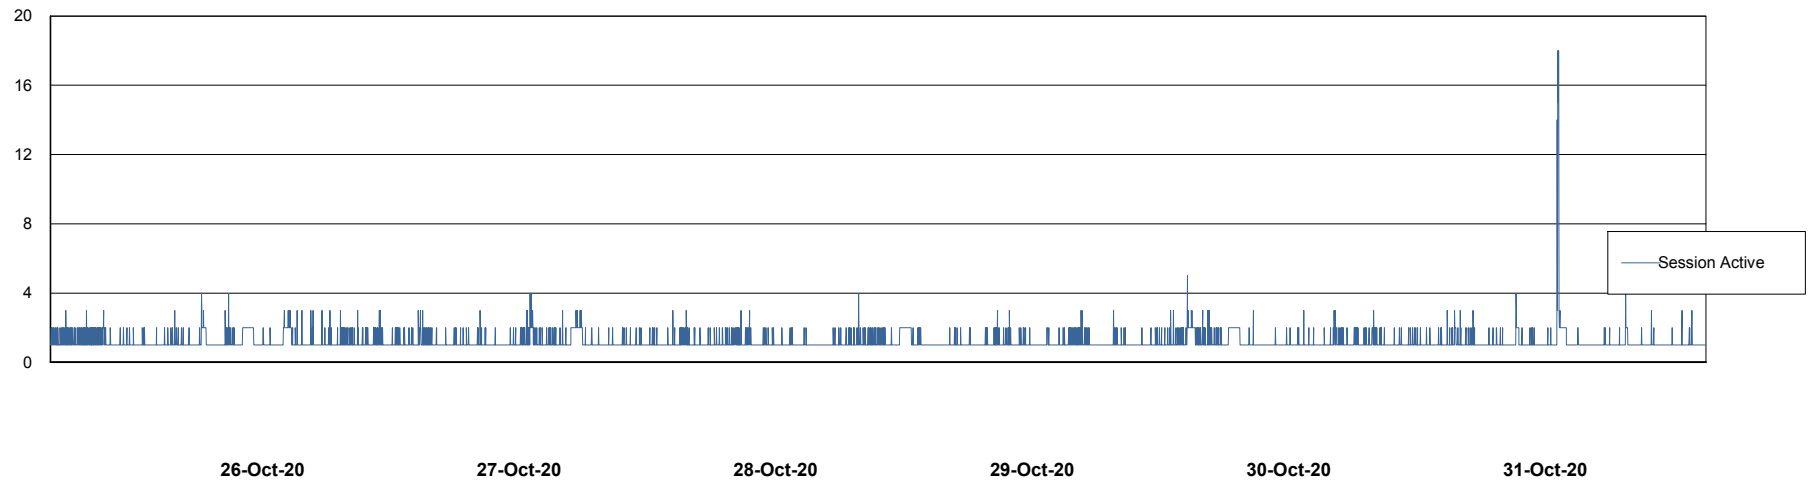

Weekly SLA Customer Report

Customer STK_Production
 Database ID 82

Harddisk Usage STK_STAABSDB2 Standby DB Server

	Free disk space on c: (%)	Total disk space on c: (Gb)	Free disk space on d: (%)	Total disk space on d: (Gb)	Free disk space on e: (%)	Total disk space on e: (Gb)
31-Oct-20	72	99	45	350	25	1,000
30-Oct-20	72	99	45	350	25	1,000
29-Oct-20	72	99	45	350	25	1,000
28-Oct-20	72	99	45	350	25	1,000
27-Oct-20	72	99	44	350	25	1,000
26-Oct-20	72	99	45	350	25	1,000
25-Oct-20	72	99	45	350	25	1,000

Weekly SLA Customer Report

Customer STK_Production
Database ID 82

Database Performance STKDB_ABS1 Production Database

DB Processes Max 500
DB Sessions Max 776

Weekly SLA Customer Report

Customer STK_Production
Database ID 82