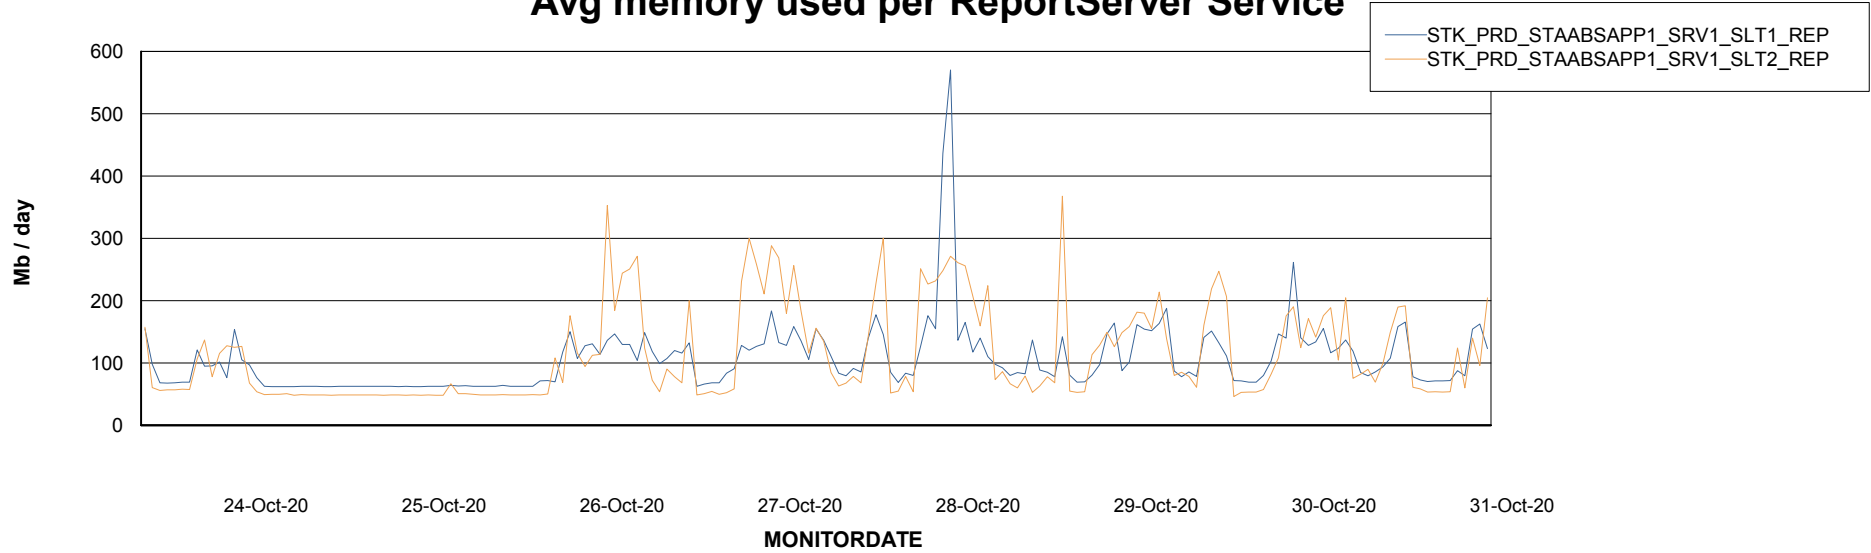

ABSSolute Application ReportServer Services

Avg memory used per ReportServer Service