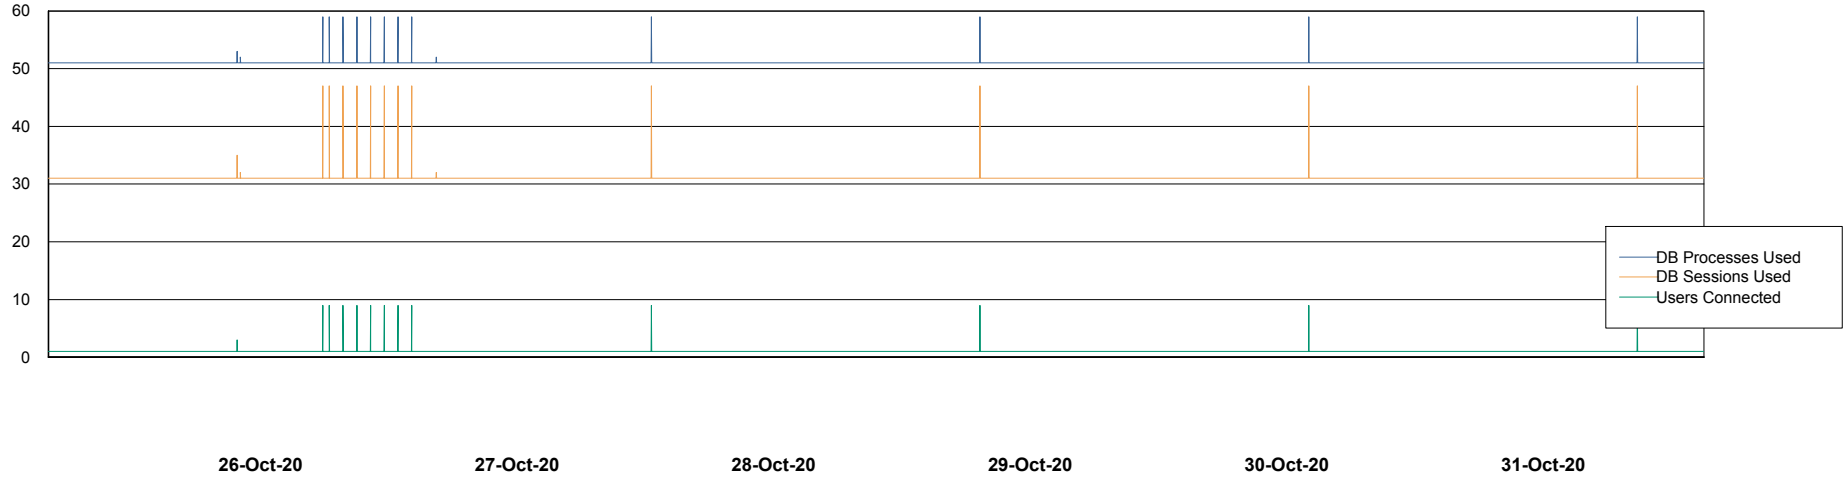

Weekly SLA Customer Report

Customer STK_Production
Database ID 82

Database Performance STKDB_ABS1 Production Database

DB Processes Max 500
DB Sessions Max 776

Weekly SLA Customer Report

Customer STK_Production
Database ID 82

Database Performance STKDB_ABS1SB Standby Database

DB Processes Max 500
DB Sessions Max 774

Weekly SLA Customer Report

Customer STK_Production
 Database ID 82

DATABASE SIZE STKDB_ABS1 Production Database

Database growth over last month