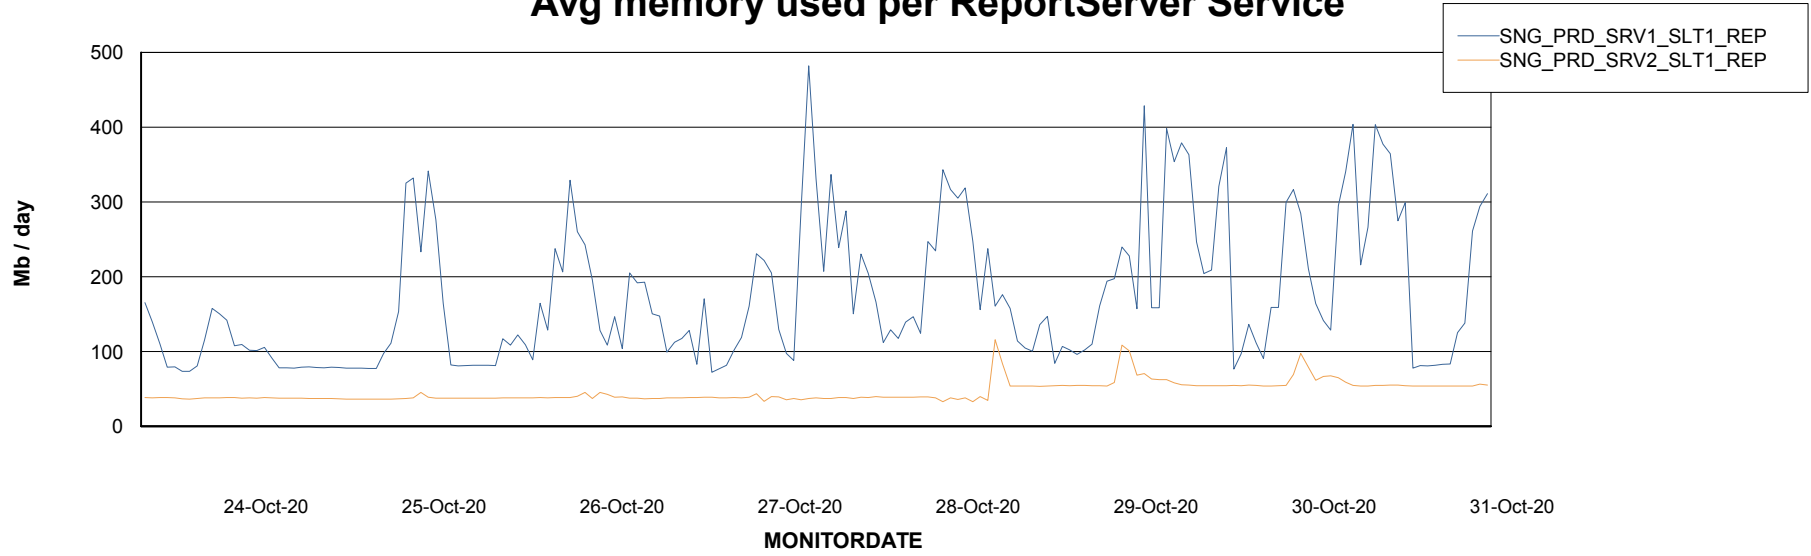

ABSSolute Application ReportServer Services

Avg memory used per ReportServer Service