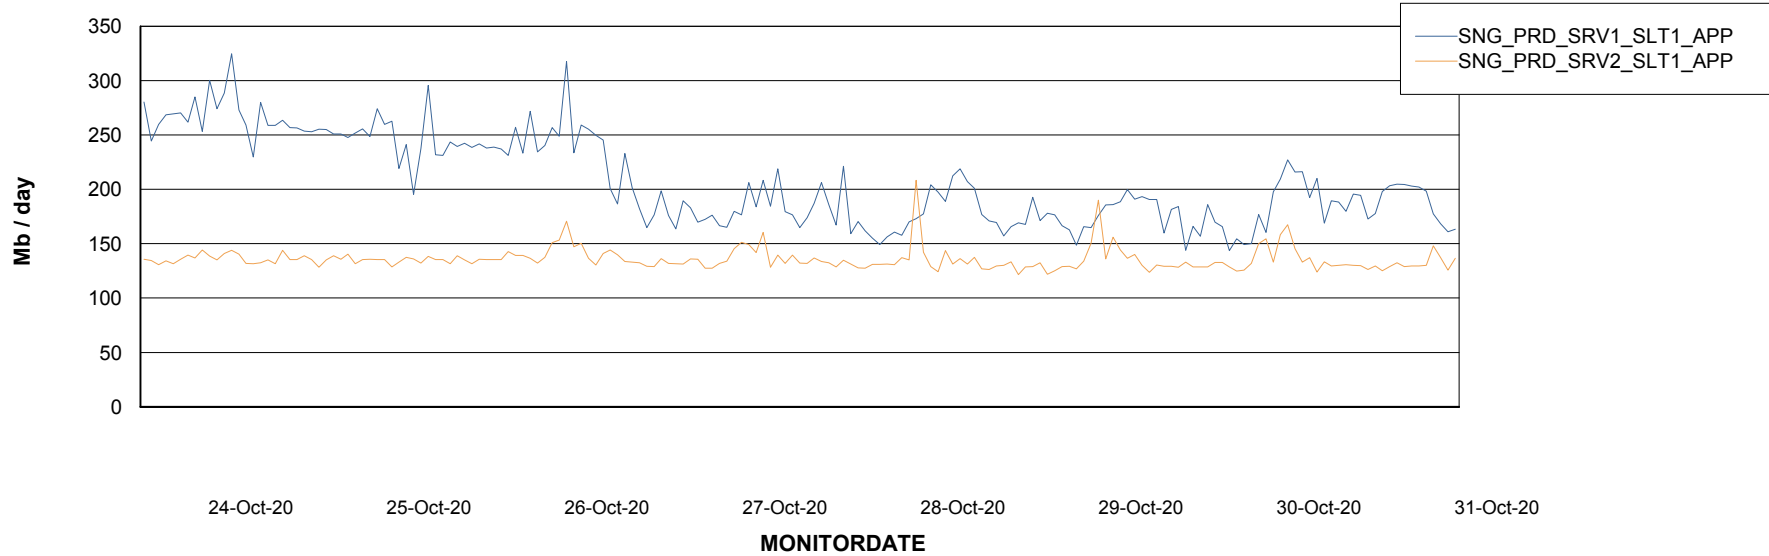

DATABASE SIZE SNGDB_Production

Database growth over last month

Database Tablespace SNGDB_Production

Date	Tablespace Name	Filesize (Gb)	Usedsize (Gb)	Percentage free
31-Oct-20	ABSDATA	40	25	38
	INDX	80	62	23
30-Oct-20	ABSDATA	40	25	38
	INDX	80	62	23
29-Oct-20	ABSDATA	40	25	38
	INDX	80	62	23
28-Oct-20	ABSDATA	40	25	38
	INDX	80	62	23
27-Oct-20	ABSDATA	40	25	38
	INDX	80	62	23
26-Oct-20	ABSDATA	40	25	38
	INDX	80	62	23
25-Oct-20	ABSDATA	40	25	38
	INDX	80	62	23

Weekly SLA Customer Report

Customer SNG_Production
Database ID 70

ABSSolute Application Server Services

Avg memory used per ABS Server Service

Avg users per day per ABS server

Weekly SLA Customer Report

Customer SNG_Production
Database ID 70