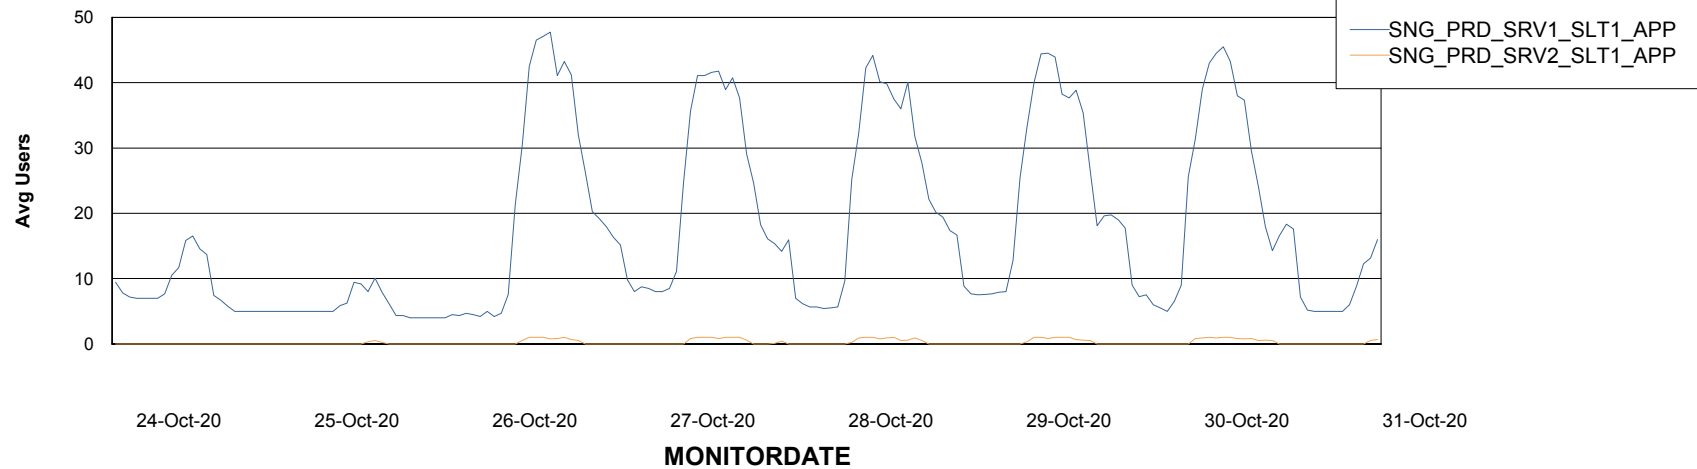

Weekly SLA Customer Report

Customer SNG_Production
Database ID 70

ABSSolute Application Server Services

Avg memory used per ABS Server Service

Avg users per day per ABS server

Weekly SLA Customer Report

Customer SNG_Production
Database ID 70