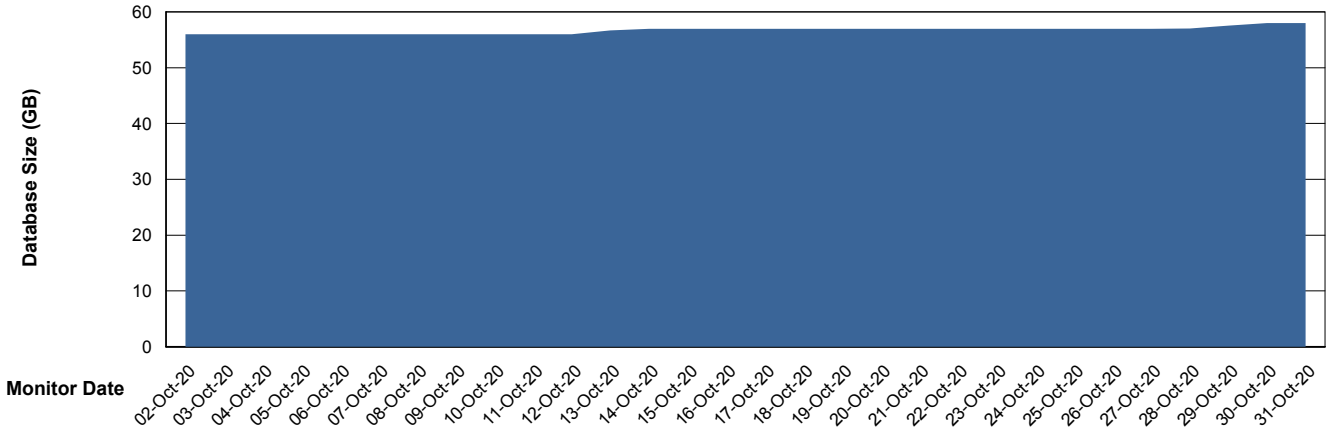

DATABASE SIZE RSS_DB_Primary (2020)

Database growth over last month

Database Tablespace RSS_DB_Primary (2020)

Date	Tablespace Name	Filesize (Gb)	Usedsize (Gb)	Percentage free
31-Oct-20	ABSDATA	37	29	22
	INDX	32	28	13
30-Oct-20	ABSDATA	37	29	22
	INDX	32	28	13
29-Oct-20	ABSDATA	37	29	22
	INDX	32	27	16
28-Oct-20	ABSDATA	37	29	22
	INDX	32	27	16
27-Oct-20	ABSDATA	37	29	22
	INDX	32	27	16
26-Oct-20	ABSDATA	37	29	22
	INDX	32	27	16
25-Oct-20	ABSDATA	37	29	22
	INDX	32	27	16