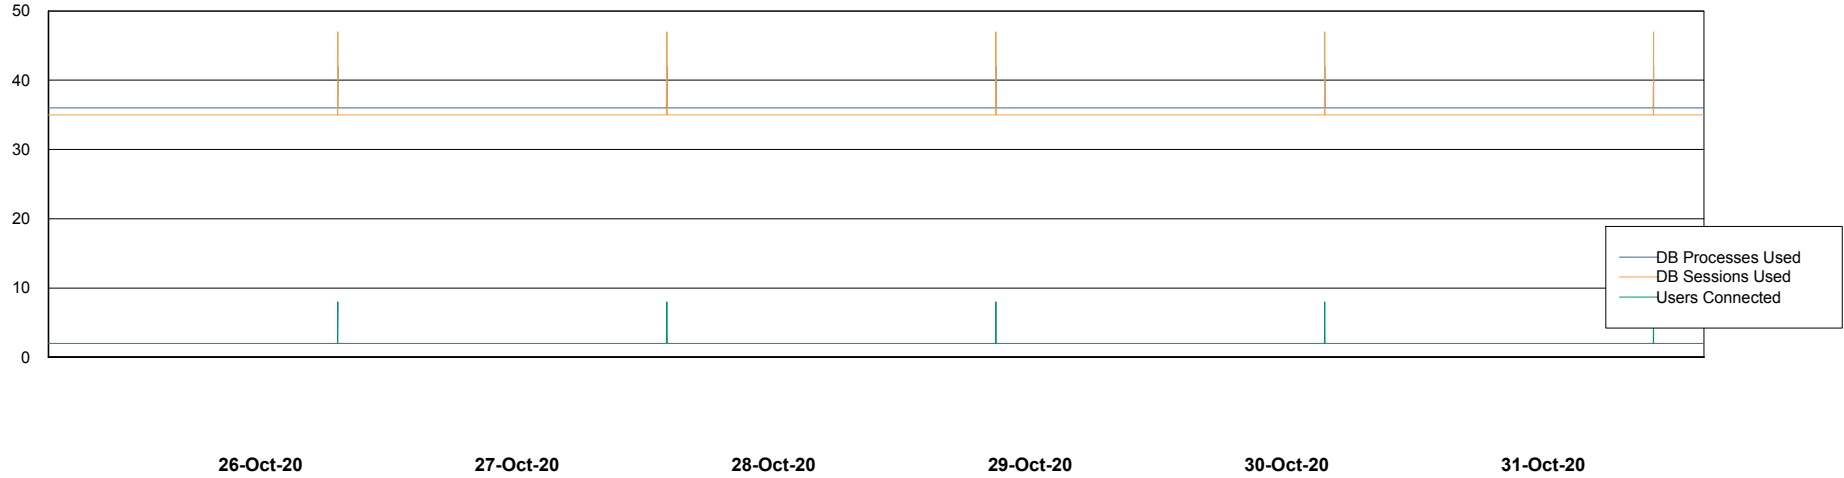

Database Performance RSS_DB_Standby (2020)

DB Processes Max 300
DB Sessions Max 472