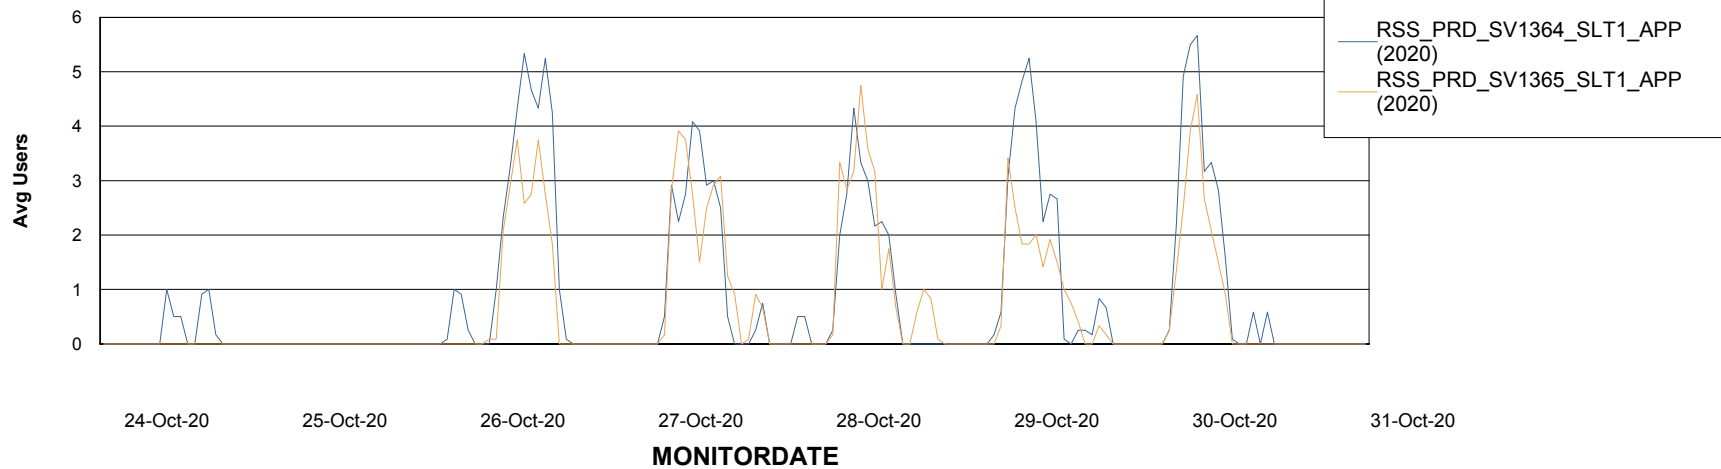

Avg users per day per ABS server