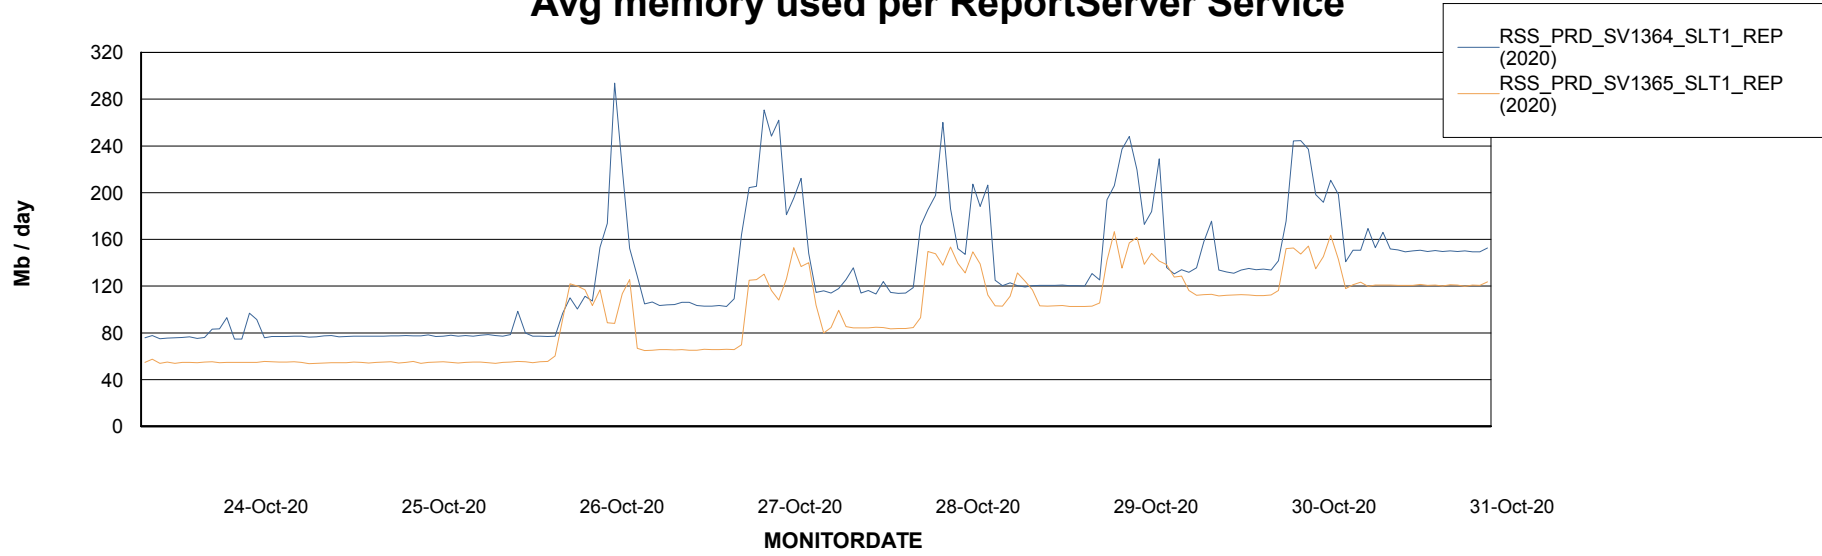

ABSSolute Application ReportServer Services

Avg memory used per ReportServer Service