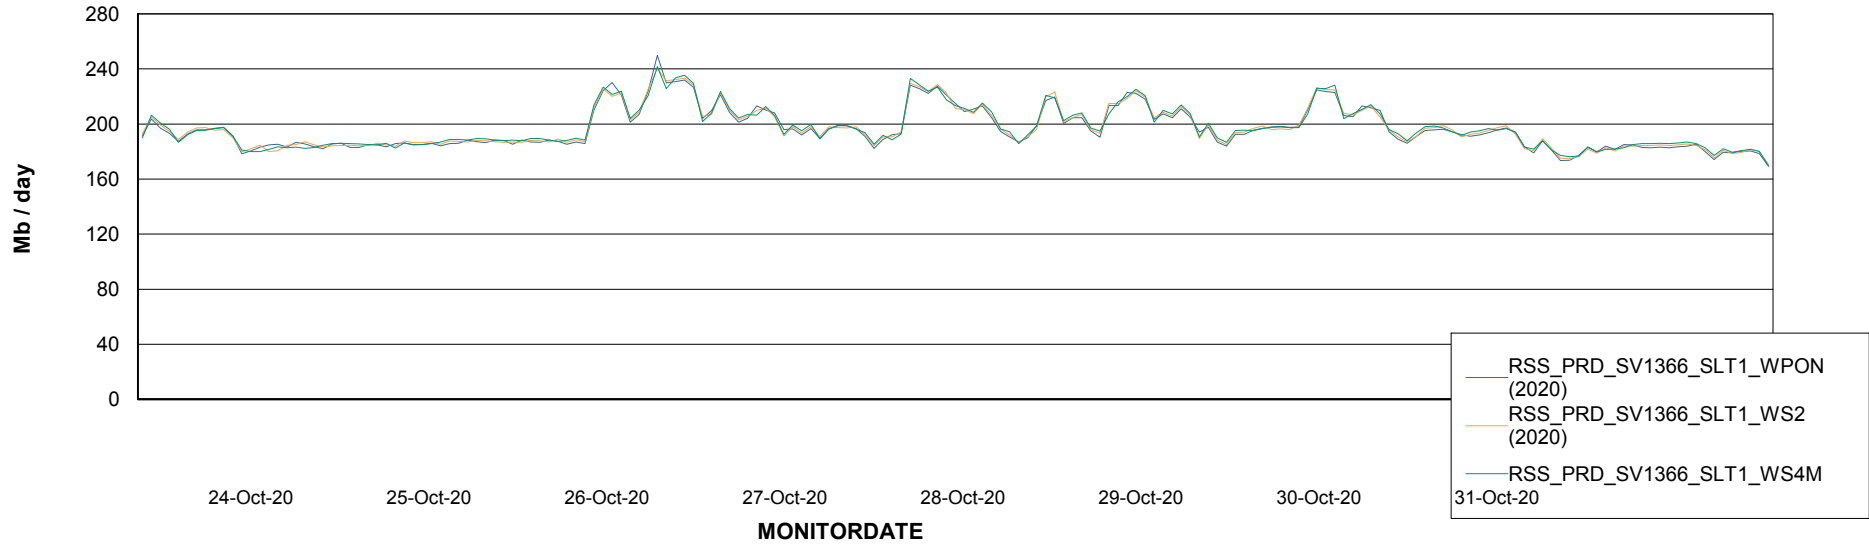

ABSSolute Web Component Services

Avg memory used per ABS Web component