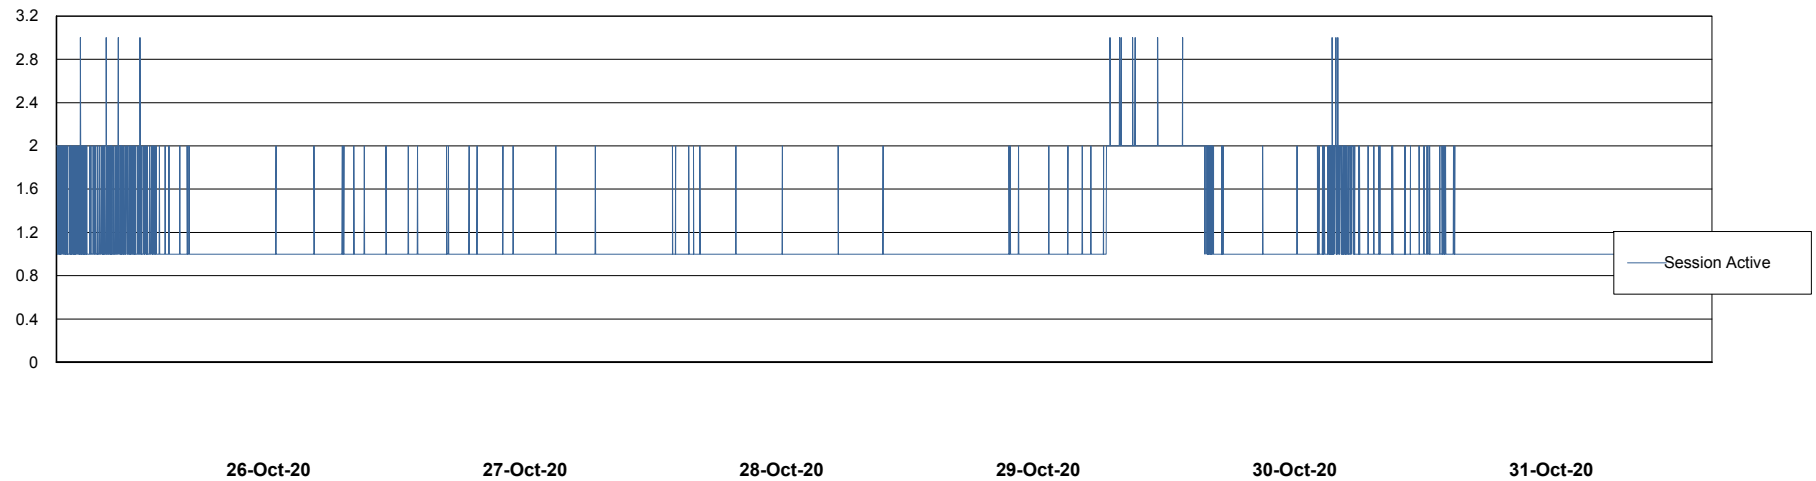

Database Performance RSS_DB_Primary (2020)

DB Processes Max 300
DB Sessions Max 472