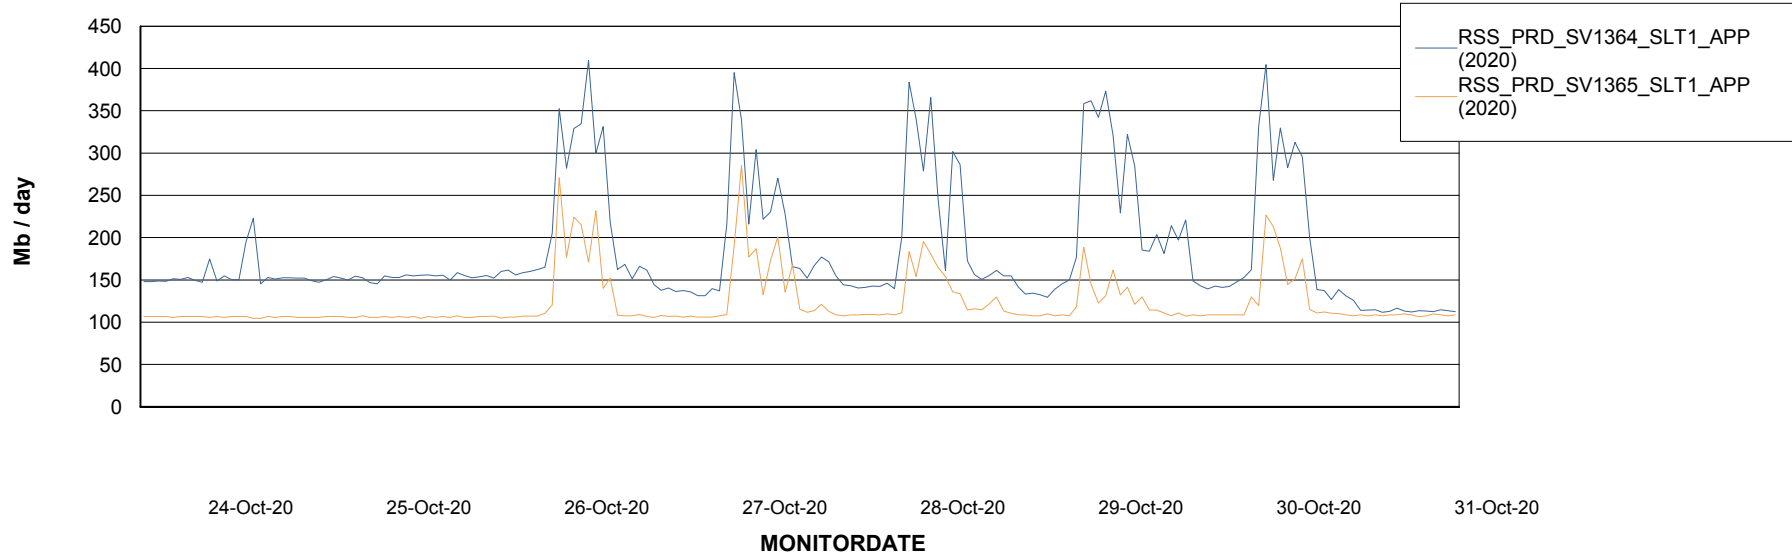

ABSSolute Application Server Services

Avg memory used per ABS Server Service