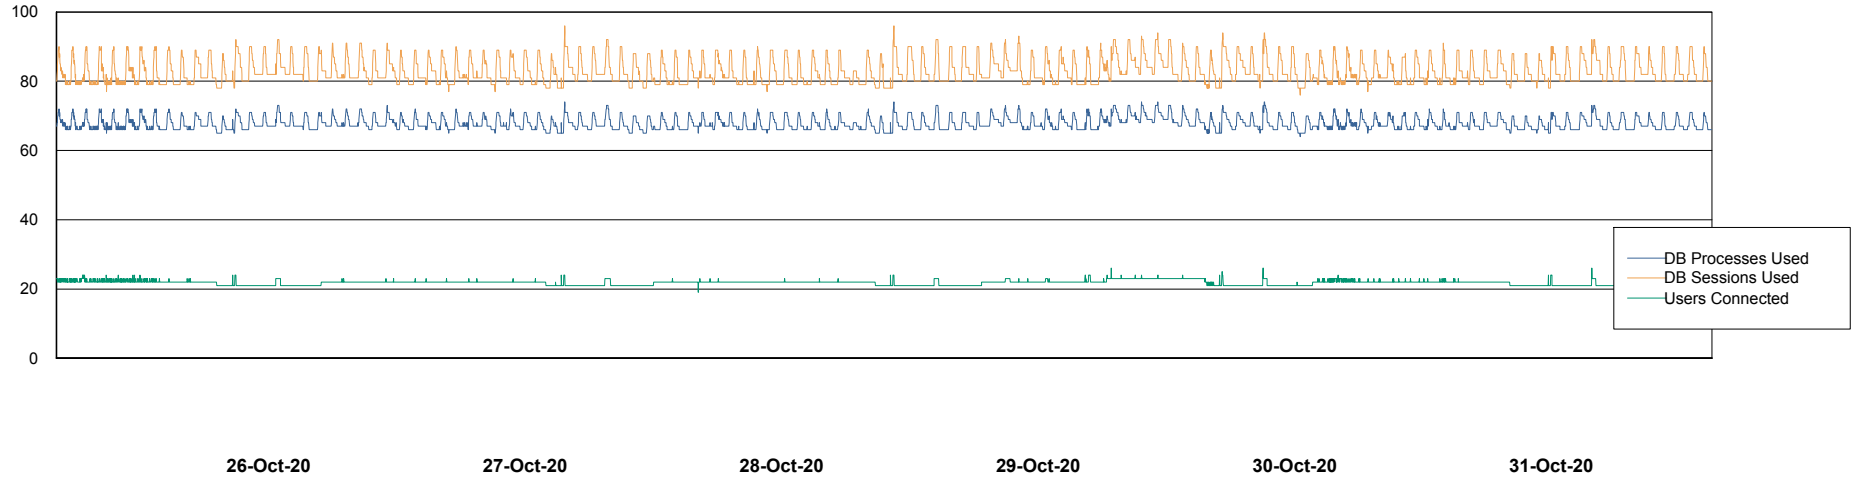

Database Performance RSS_DB_Primary (2020)

DB Processes Max 300
DB Sessions Max 472