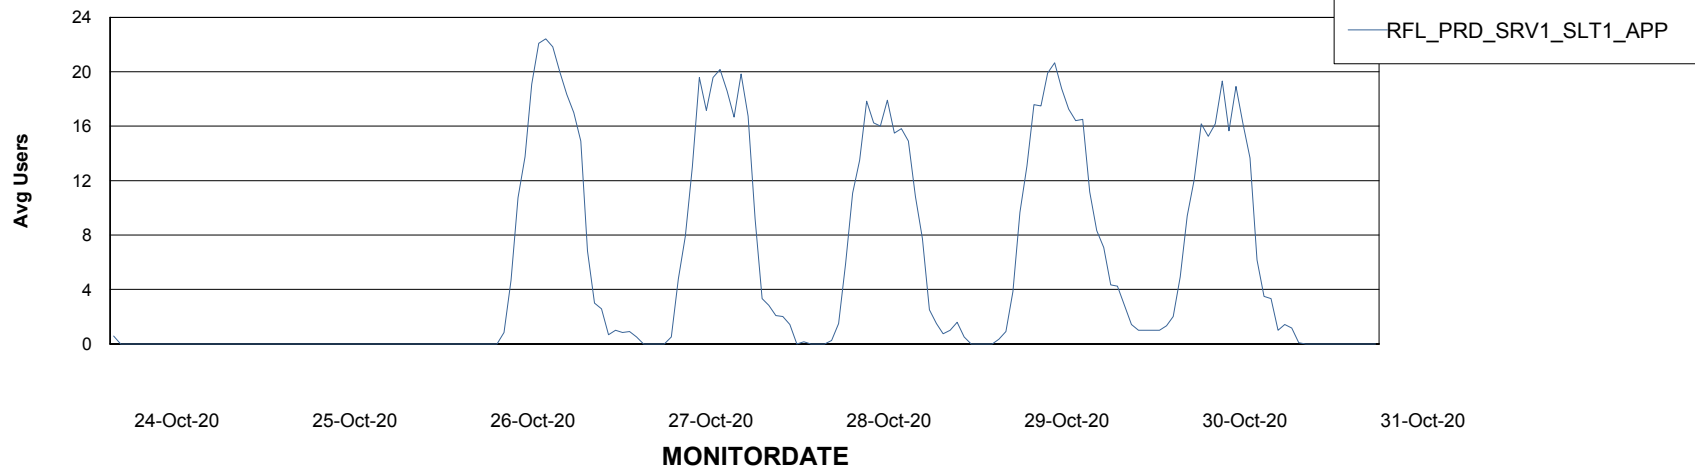

Weekly SLA Customer Report

Customer RFL_Production
Database ID 36

ABSSolute Application Server Services

Avg memory used per ABS Server Service

Avg users per day per ABS server

Weekly SLA Customer Report

Customer RFL_Production
Database ID 36