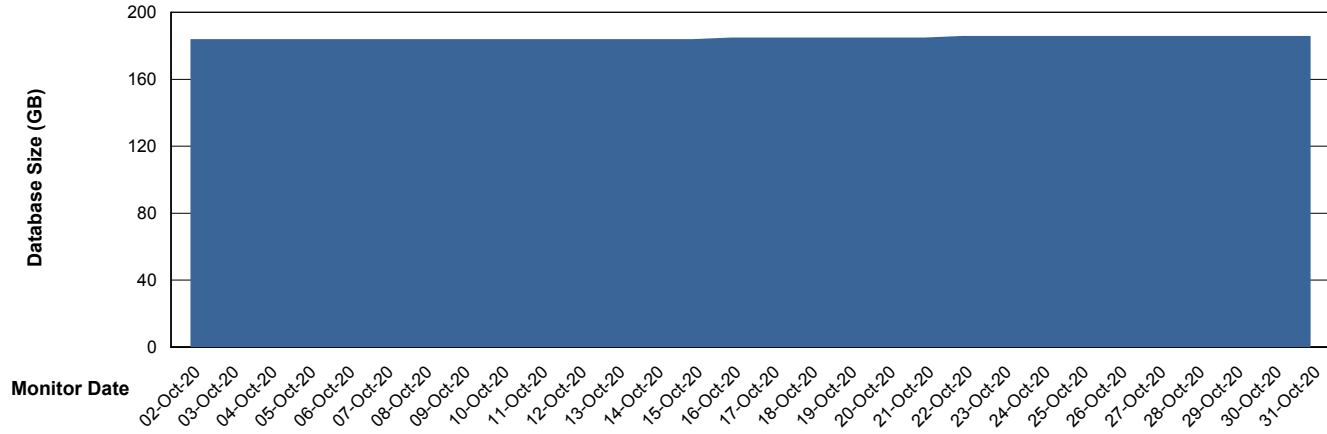

DB Processes Max 500

Weekly SLA Customer Report

Customer RFL_Production
 Database ID 36

DATABASE SIZE RFLDB_Production

Database growth over last month

Database Tablespace RFLDB_Production

Date	Tablespace Name	Filesize (Gb)	Usedsize (Gb)	Percentage free
31-Oct-20	ABSDATA	72	56	23
	INDX	186	129	31
30-Oct-20	ABSDATA	72	56	23
	INDX	186	129	31
29-Oct-20	ABSDATA	72	56	23
	INDX	186	129	31
28-Oct-20	ABSDATA	72	56	23
	INDX	186	129	31
27-Oct-20	ABSDATA	72	56	23
	INDX	186	129	31
26-Oct-20	ABSDATA	72	56	23
	INDX	186	128	31
25-Oct-20	ABSDATA	72	56	23
	INDX	186	128	31

Weekly SLA Customer Report

Customer RFL_Production
Database ID 36

ABSSolute Application Server Services

Avg memory used per ABS Server Service

Avg users per day per ABS server

Weekly SLA Customer Report

Customer RFL_Production
Database ID 36