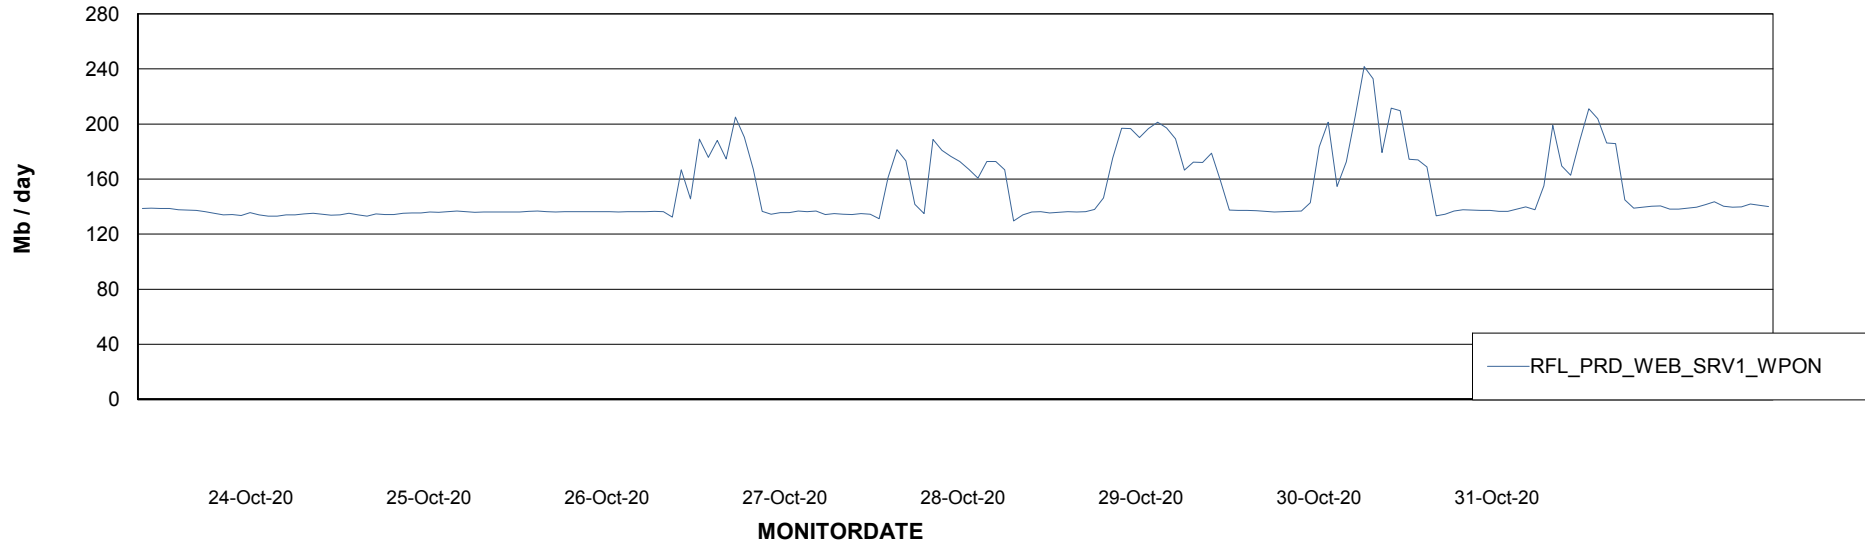

ABSSolute Application ReportServer Services

Avg memory used per ReportServer Service

Weekly SLA Customer Report

Customer RFL_Production
Database ID 36

ABSSolute Web Component Services

Avg memory used per ABS Web component