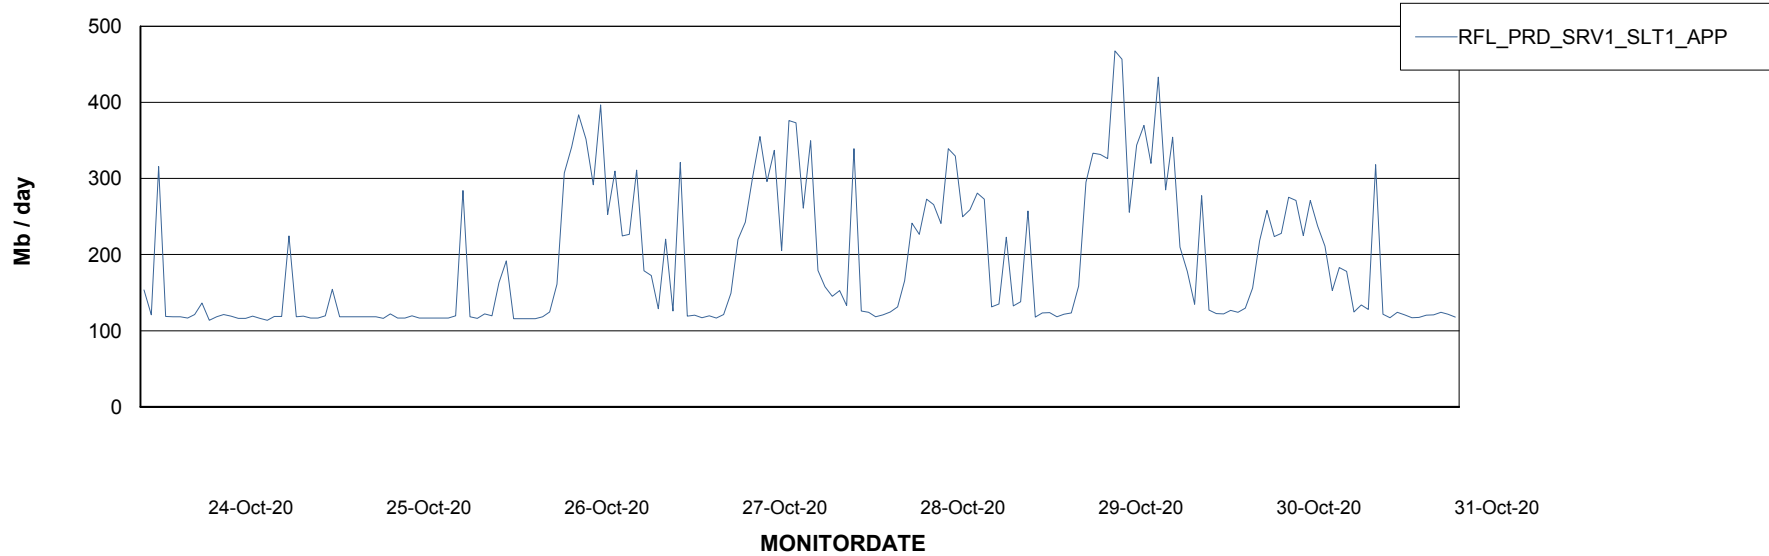

DB Processes Max 500

Weekly SLA Customer Report

Customer RFL_Production
 Database ID 36

DATABASE SIZE RFLDB_Production

Database growth over last month

Database Tablespace RFLDB_Production

Date	Tablespace Name	Filesize (Gb)	Usedsize (Gb)	Percentage free
31-Oct-20	ABSDATA	72	56	23
	INDX	186	129	31
30-Oct-20	ABSDATA	72	56	23
	INDX	186	129	31
29-Oct-20	ABSDATA	72	56	23
	INDX	186	129	31
28-Oct-20	ABSDATA	72	56	23
	INDX	186	129	31
27-Oct-20	ABSDATA	72	56	23
	INDX	186	129	31
26-Oct-20	ABSDATA	72	56	23
	INDX	186	128	31
25-Oct-20	ABSDATA	72	56	23
	INDX	186	128	31

Weekly SLA Customer Report

Customer RFL_Production
Database ID 36

ABSSolute Application Server Services

Avg memory used per ABS Server Service

Avg users per day per ABS server

Weekly SLA Customer Report

Customer RFL_Production
Database ID 36