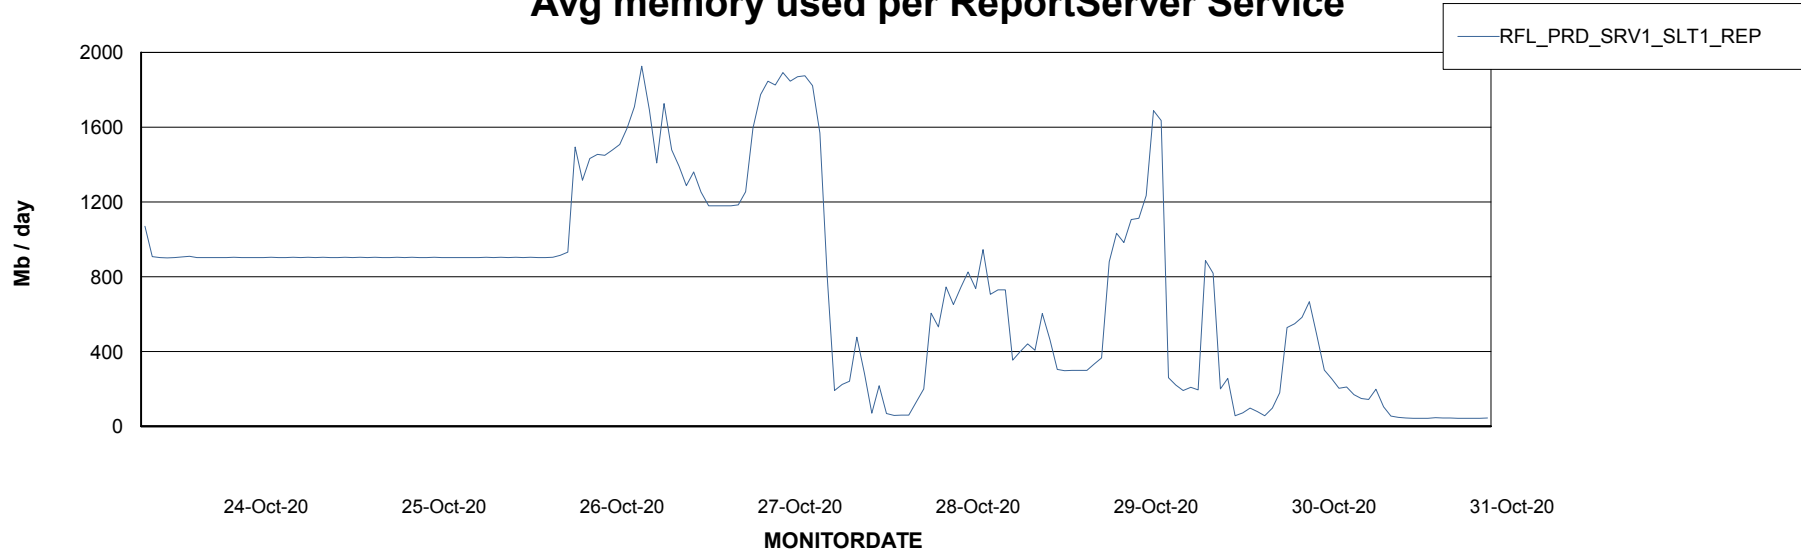

ABSSolute Application ReportServer Services

Avg memory used per ReportServer Service