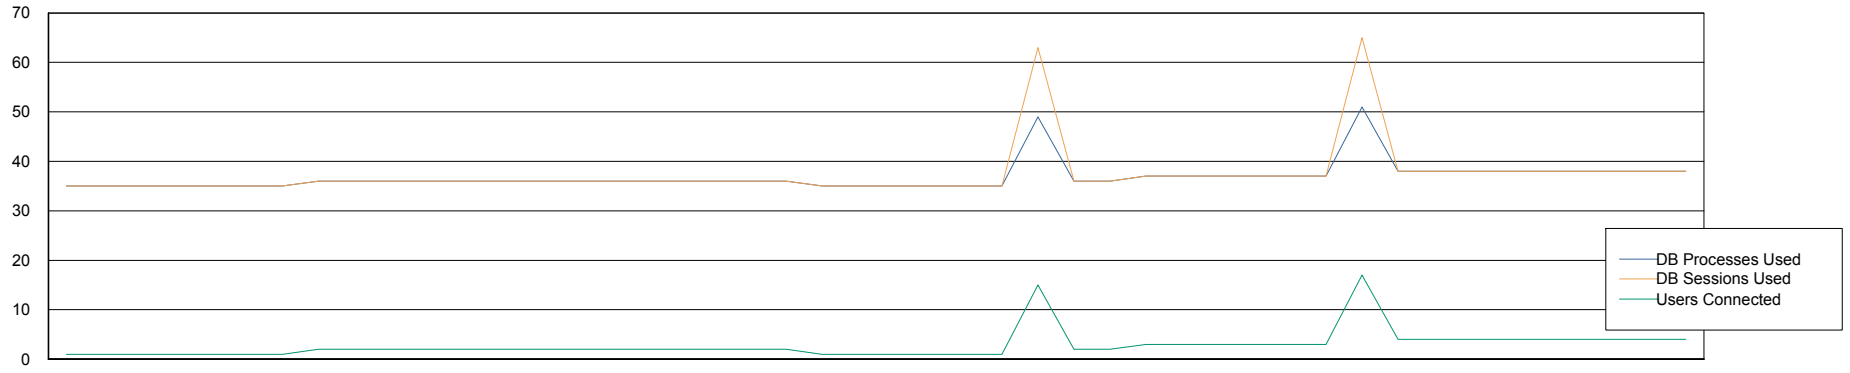

Weekly SLA Customer Report

Customer PCO Production
Database ID 44

Database Performance PCODB_Production

27-Oct-20

27-Oct-20

Weekly SLA Customer Report

Customer PCO Production
Database ID 44

Database Performance PCODB_Standby