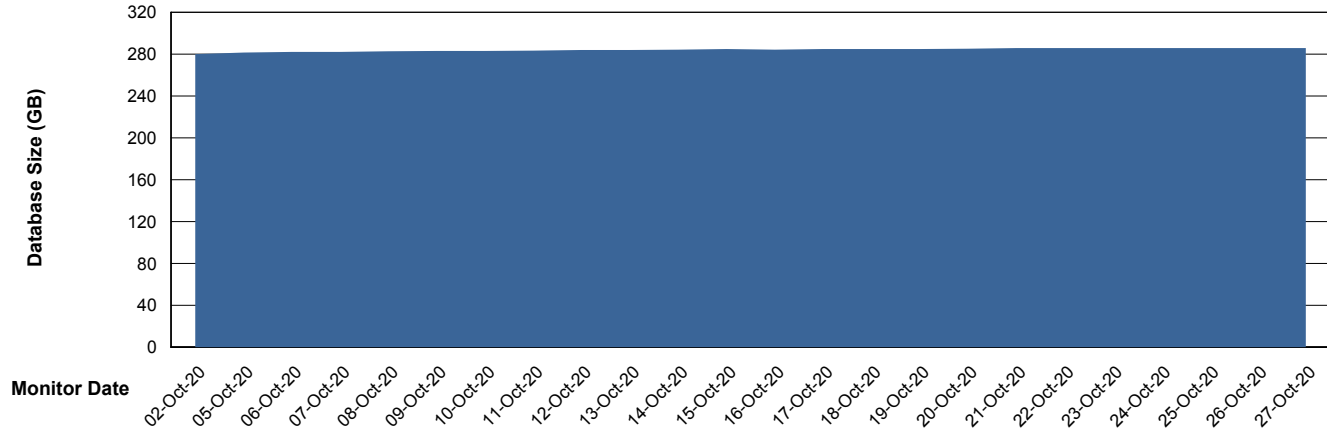

27-Oct-20

27-Oct-20

Weekly SLA Customer Report

Customer PCO Production
 Database ID 44

DATABASE SIZE PCODB_Production

Database growth over last month

Database Tablespace PCODB_Production

Date	Tablespace Name	Filesize (Gb)	Usedsize (Gb)	Percentage free
27-Oct-20	ABSDATA	238	102	57
	INDX	329	151	54
26-Oct-20	ABSDATA	238	102	57
	INDX	329	151	54
25-Oct-20	ABSDATA	238	102	57
	INDX	329	151	54