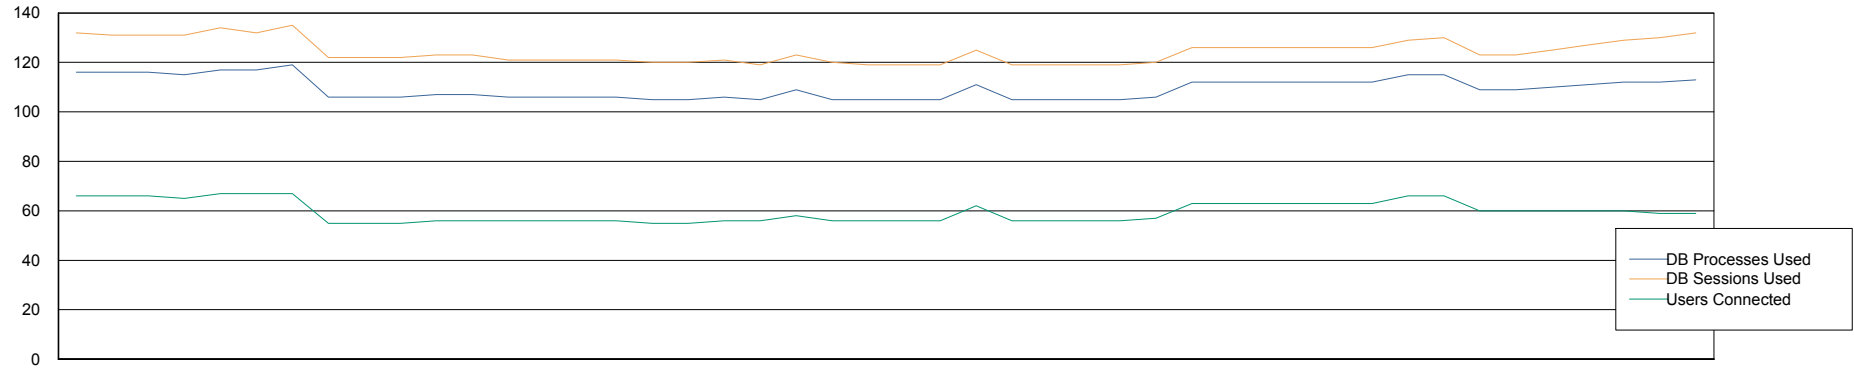

Database Performance PCODB_Production