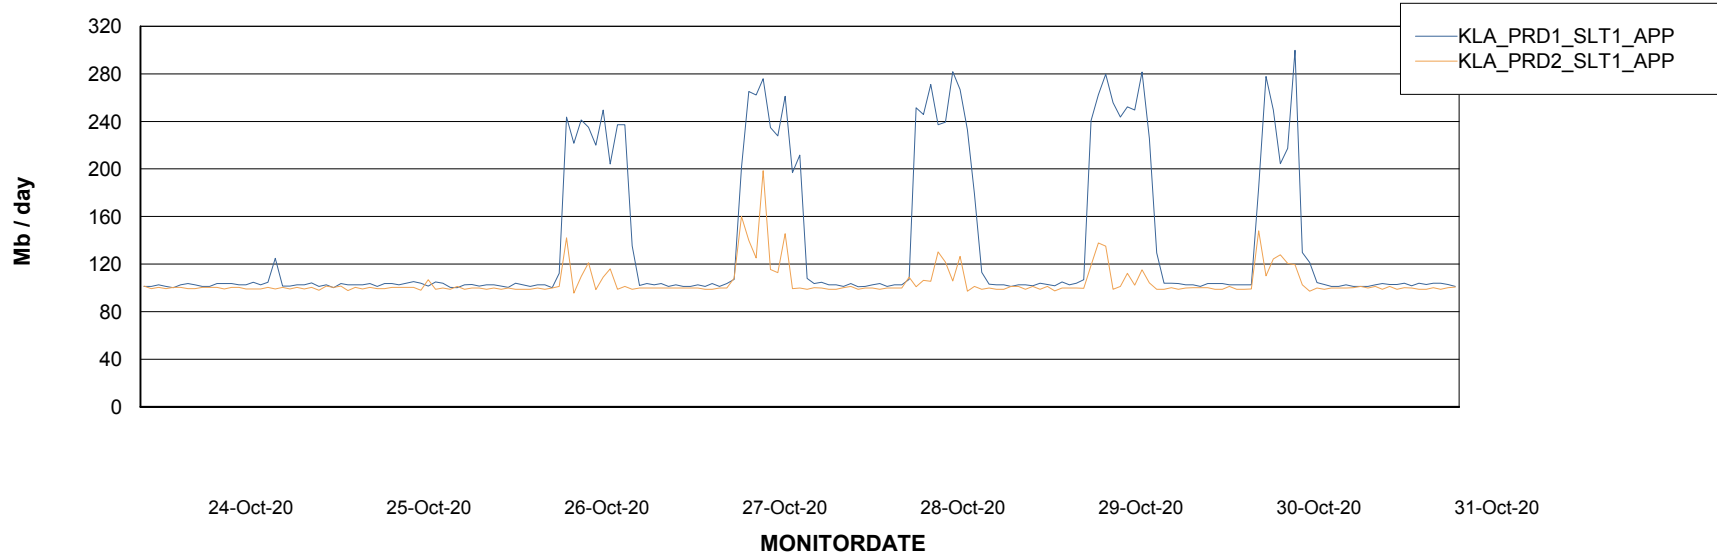

ABSSolute Application Server Services

Avg memory used per ABS Server Service