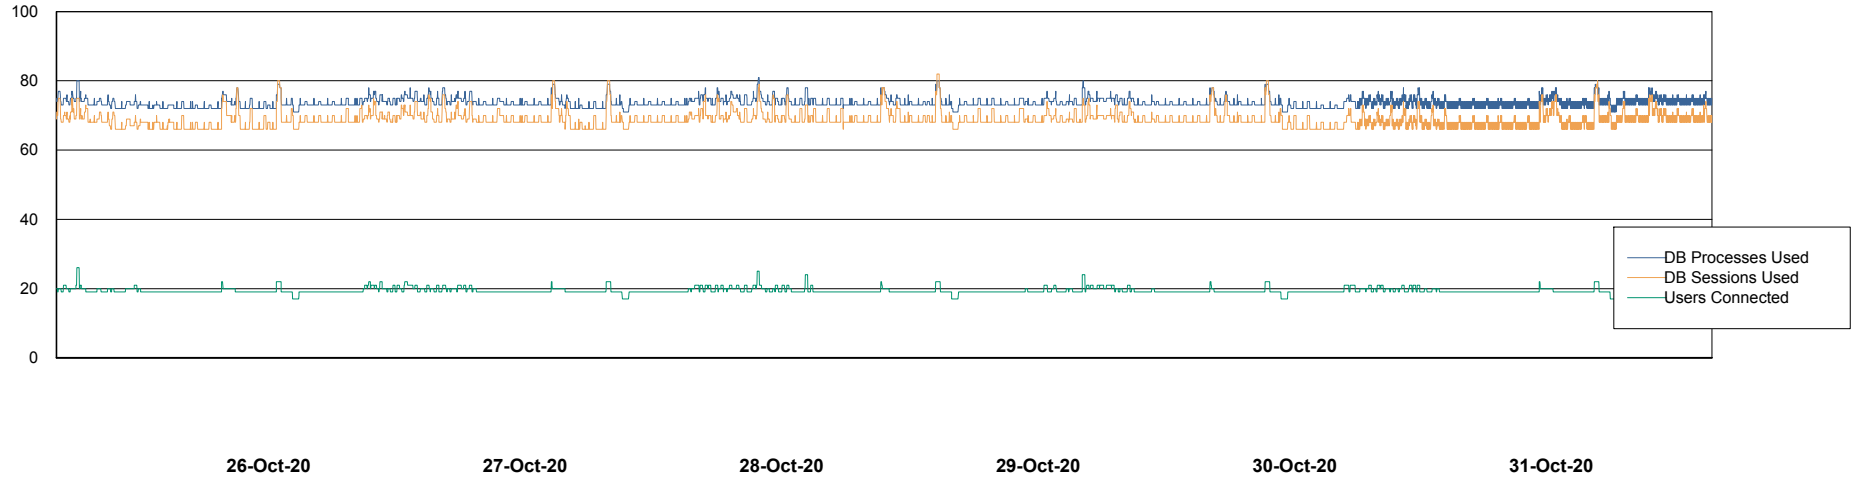

Weekly SLA Customer Report

Customer KLA_Production
Database ID 65

Database Performance KLADB_Production

DB Processes Max 500
DB Sessions Max 772

Weekly SLA Customer Report

Customer KLA_Production
Database ID 65