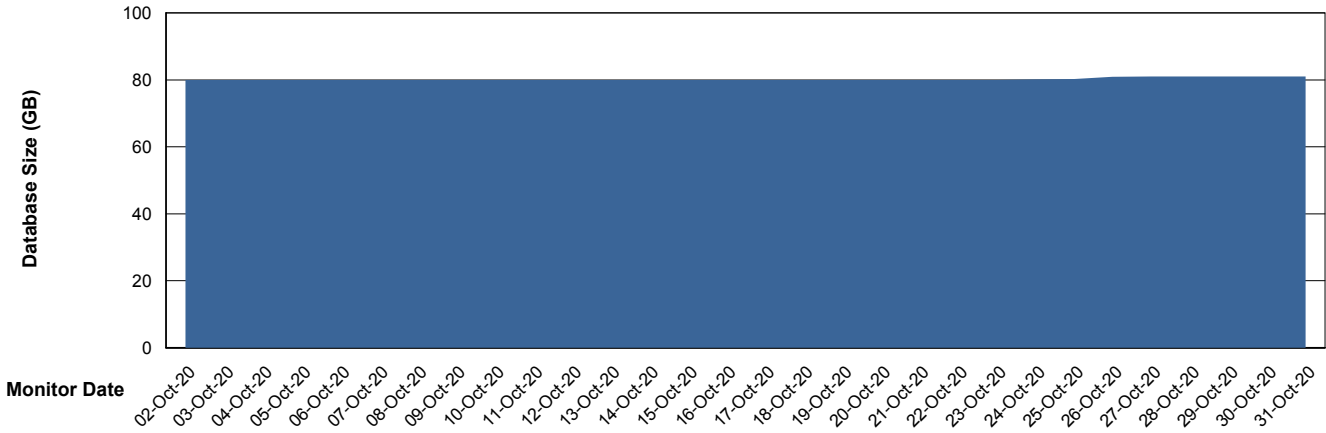

Database Performance KLADB_Standby

DB Processes Max 500
DB Sessions Max 772

Weekly SLA Customer Report

Customer KLA_Production
 Database ID 65

DATABASE SIZE KLADB_Production

Database growth over last month