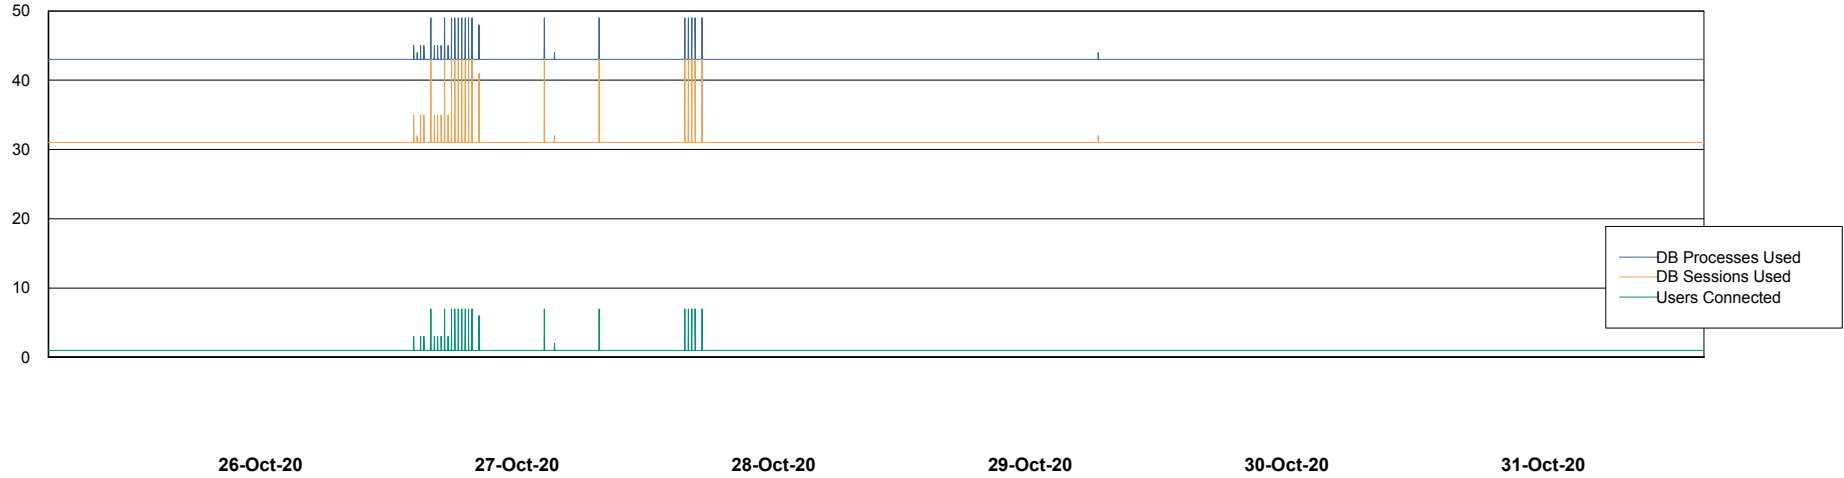

Database Performance KLADB_Standby

DB Processes Max 500
DB Sessions Max 772