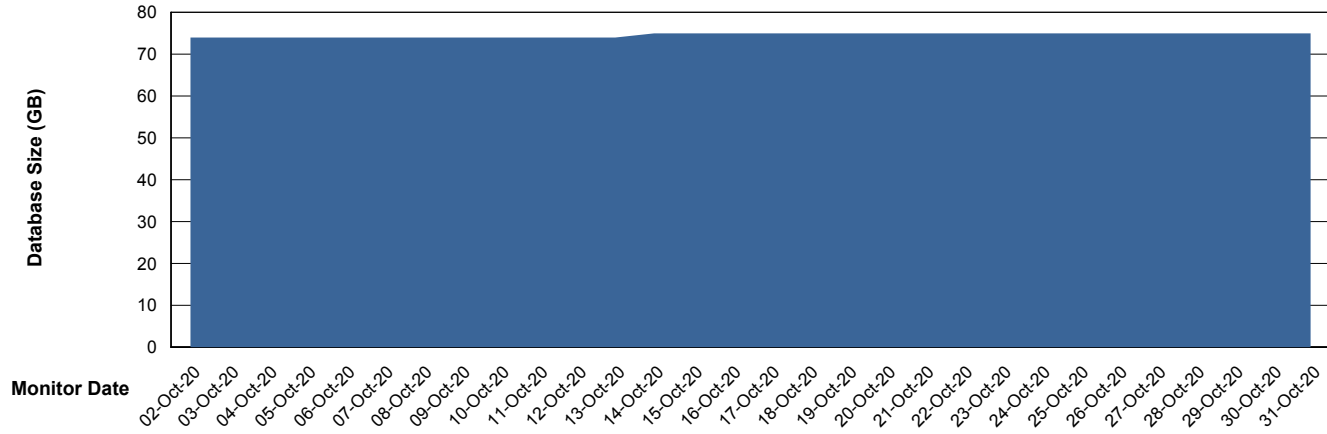

DB Processes Max 1,000

Weekly SLA Customer Report

Customer EUT_Production
Database ID 114

DATABASE SIZE EUT_EUP_PRD_URVINA22T_DB

Database growth over last month

DATABASE SIZE EUT_URM_PRD_URVINA26_DB

Database growth over last month