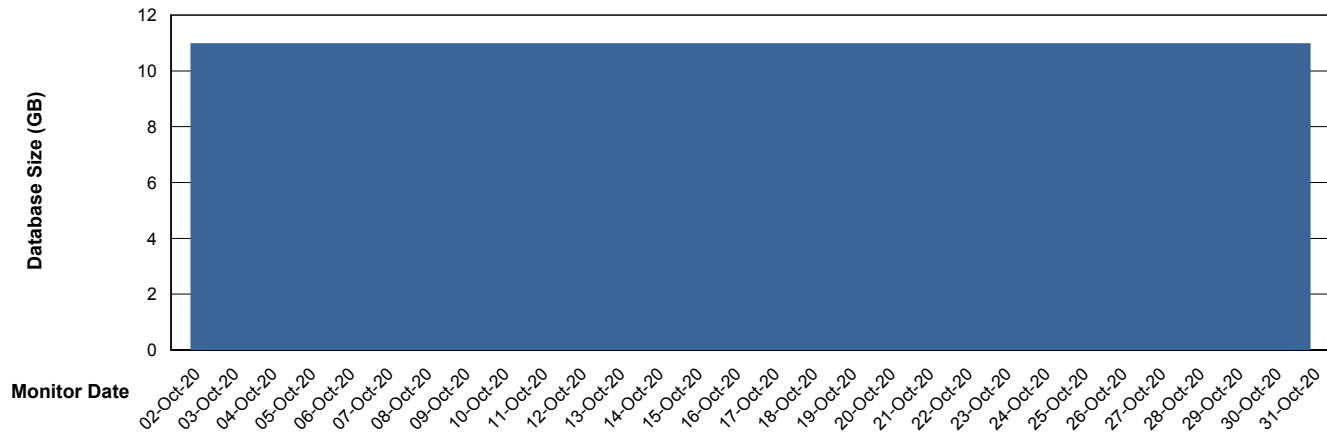

DB Processes Max 1,000

Weekly SLA Customer Report

Customer EUT_Production
Database ID 114

DATABASE SIZE EUT_EUP_PRD_URVINA22T_DB

Database growth over last month

DATABASE SIZE EUT_URM_PRD_URVINA26_DB

Database growth over last month