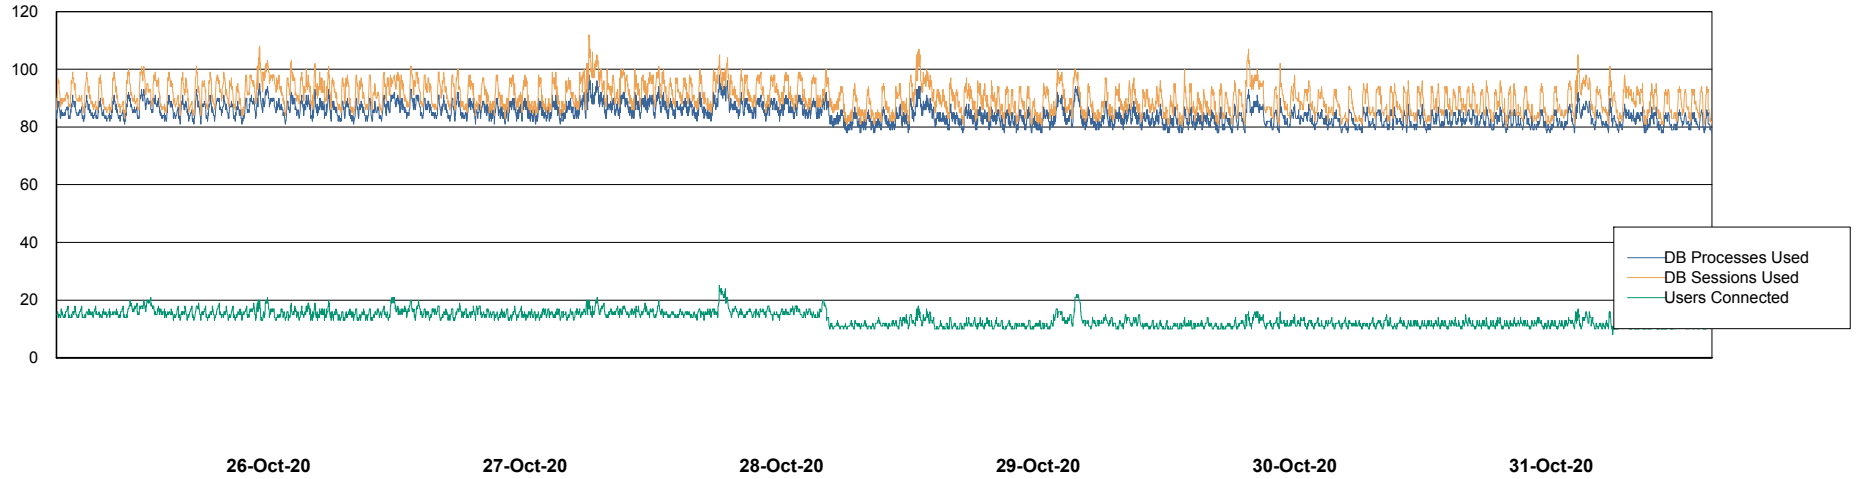

Database Performance ELJDB_PRD_BI

DB Processes Max 1,000
DB Sessions Max 1,524