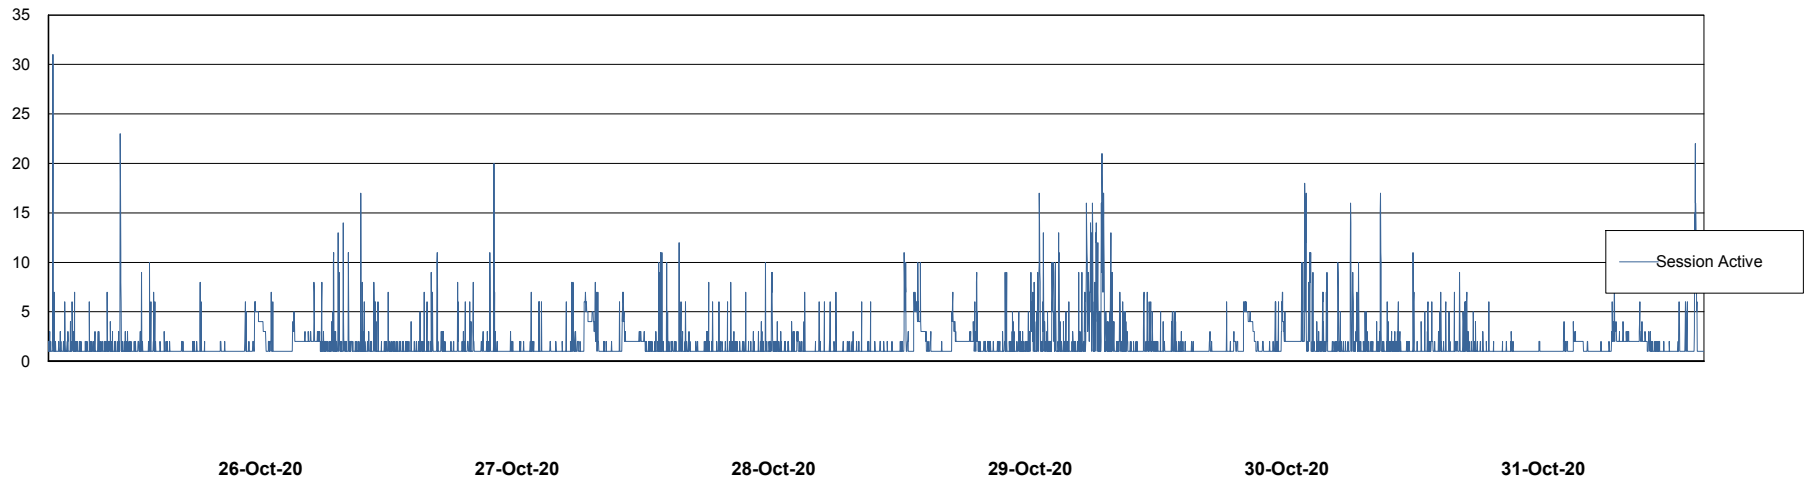

Database Performance ELJDB_Production

DB Processes Max 600
DB Sessions Max 924