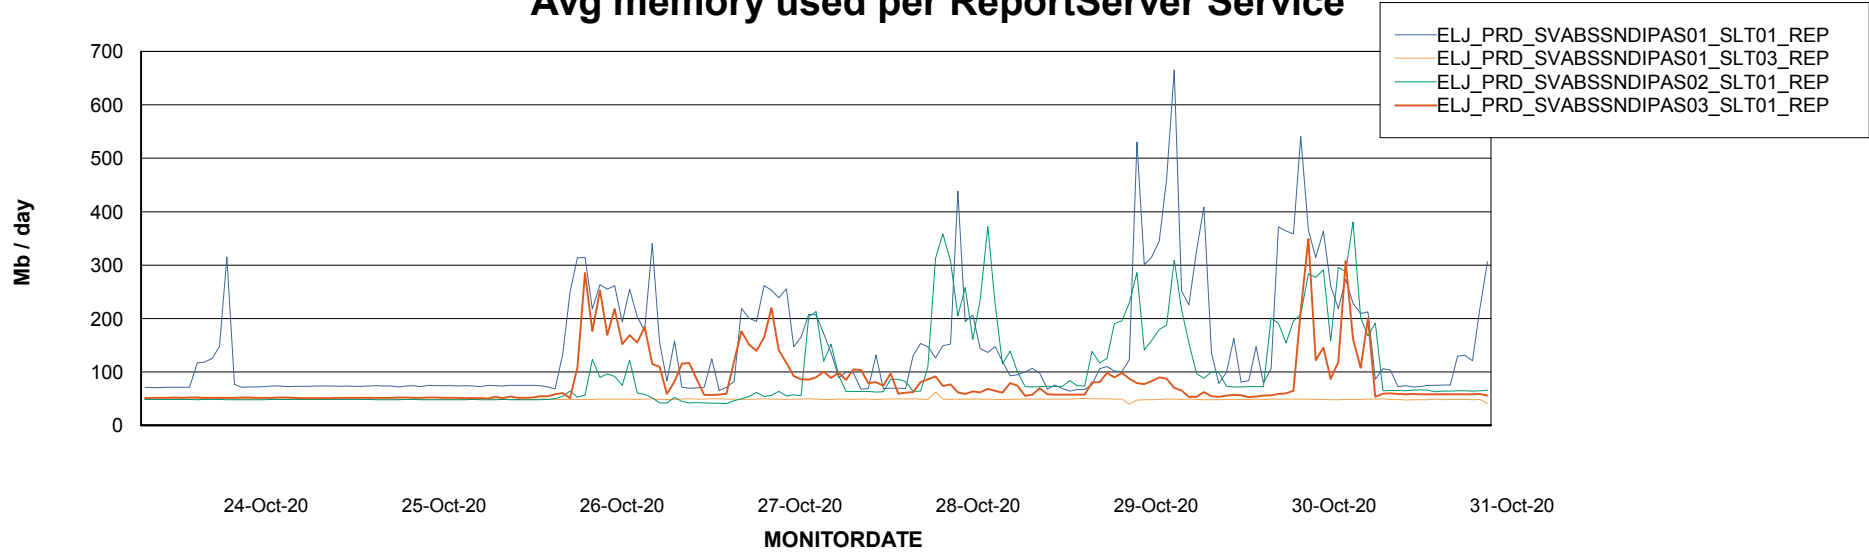

ABSSolute Application ReportServer Services

Avg memory used per ReportServer Service