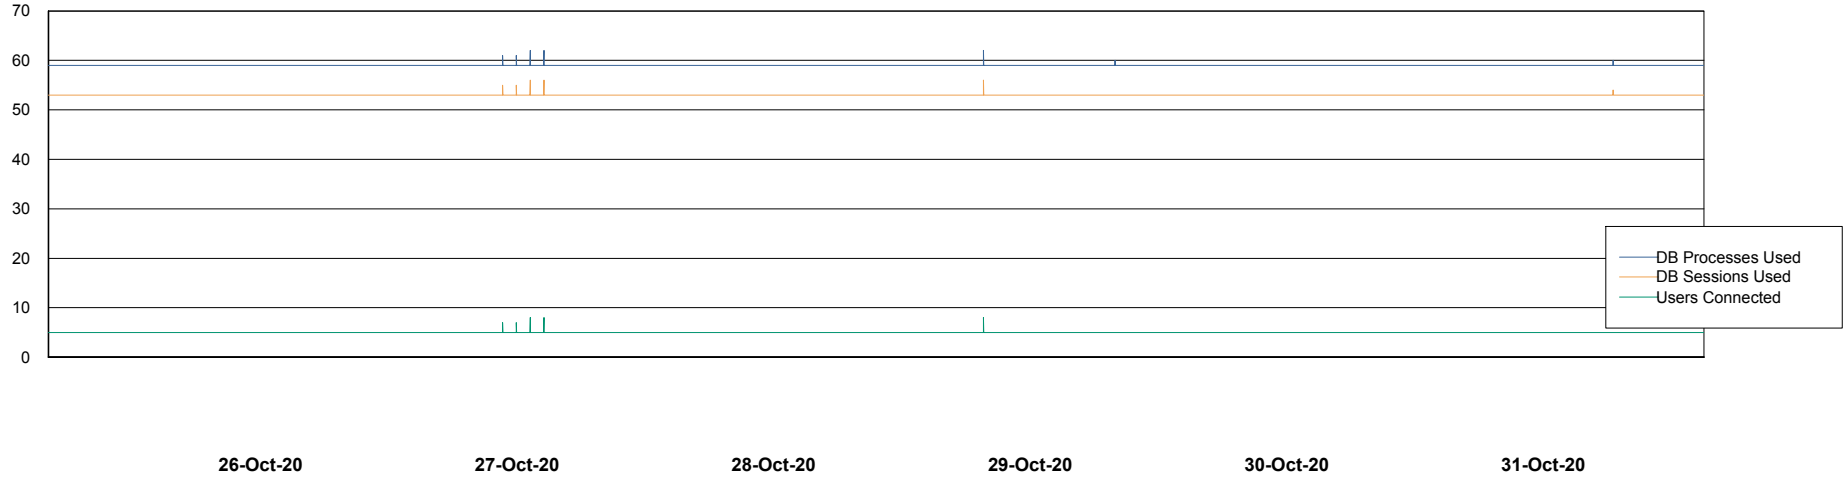

Database Performance ELJDB_Production

DB Processes Max 600
DB Sessions Max 924

Weekly SLA Customer Report

Customer ELJ Production
Database ID 72

Database Performance ELJDB_Standby

DB Processes Max 600
DB Sessions Max 924