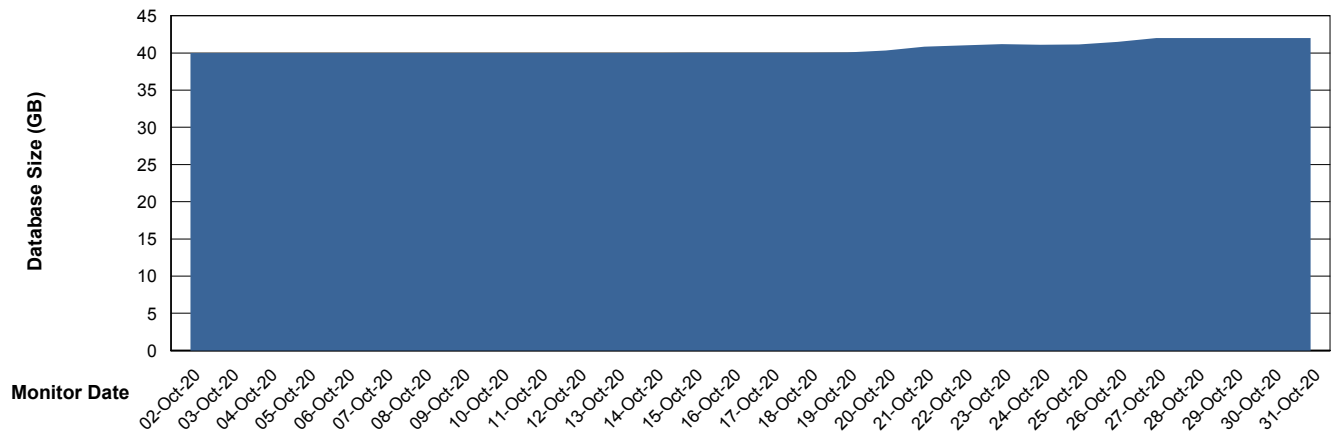

Weekly SLA Customer Report

Customer ELJ Production
Database ID 72

DATABASE SIZE ELJDB_PRD_BI

Database growth over last month

DATABASE SIZE ELJDB_Production

Database growth over last month

Weekly SLA Customer Report