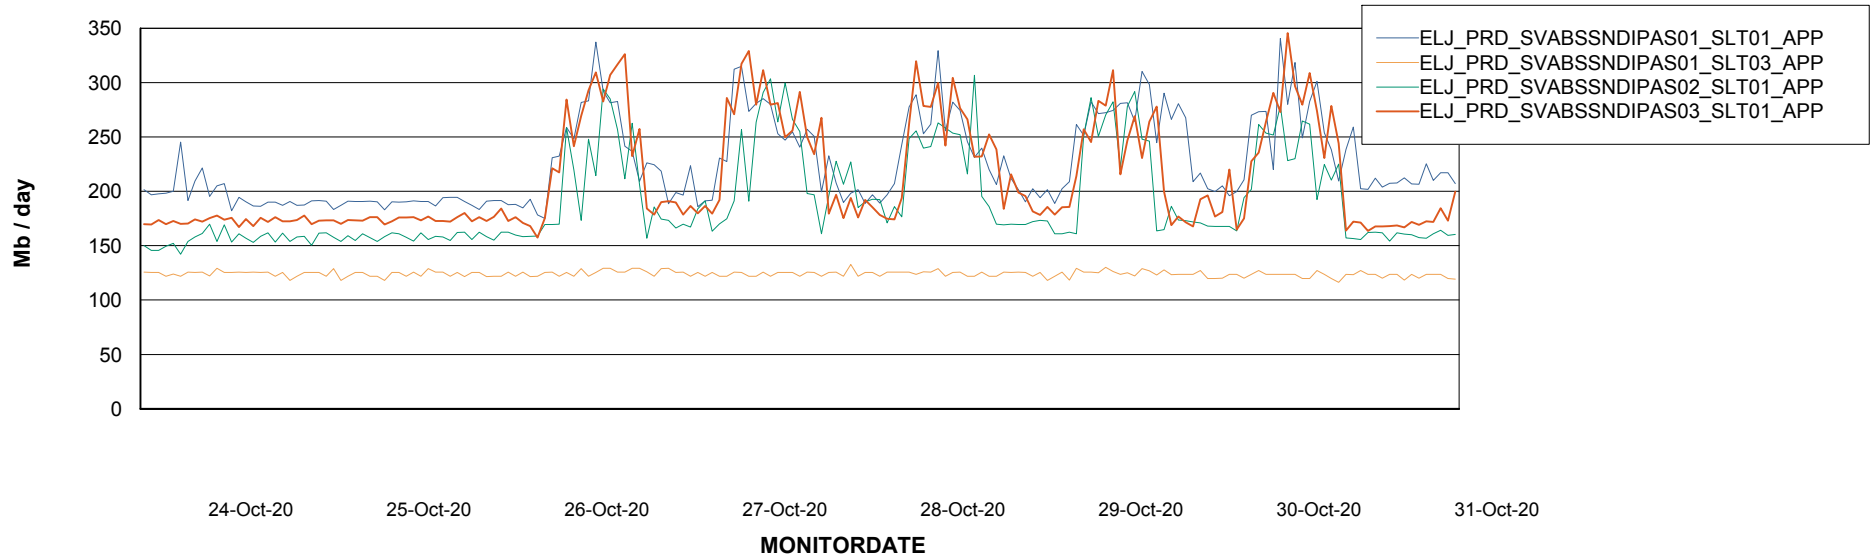

ABSSolute Application Server Services

Avg memory used per ABS Server Service