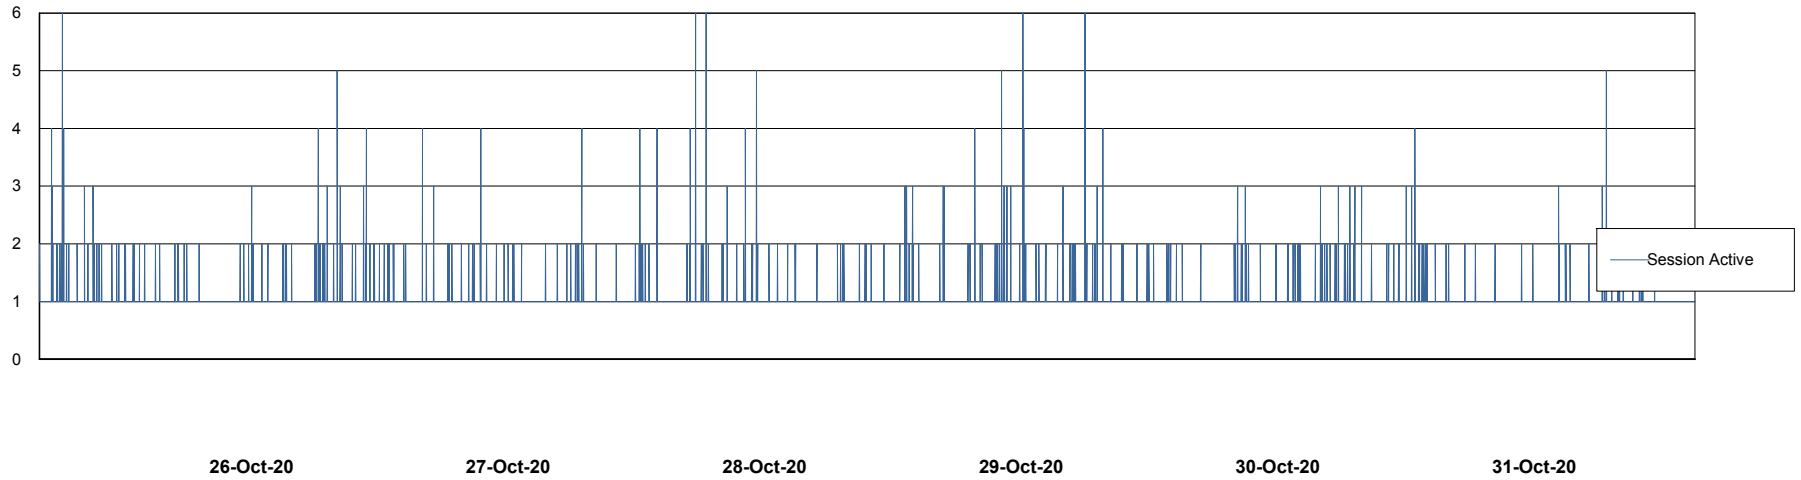

Database Performance ELJDB_Production

DB Processes Max 600
DB Sessions Max 924

Weekly SLA Customer Report

Customer ELJ Production
Database ID 72

Database Performance ELJDB_Standby

DB Processes Max 600
DB Sessions Max 924