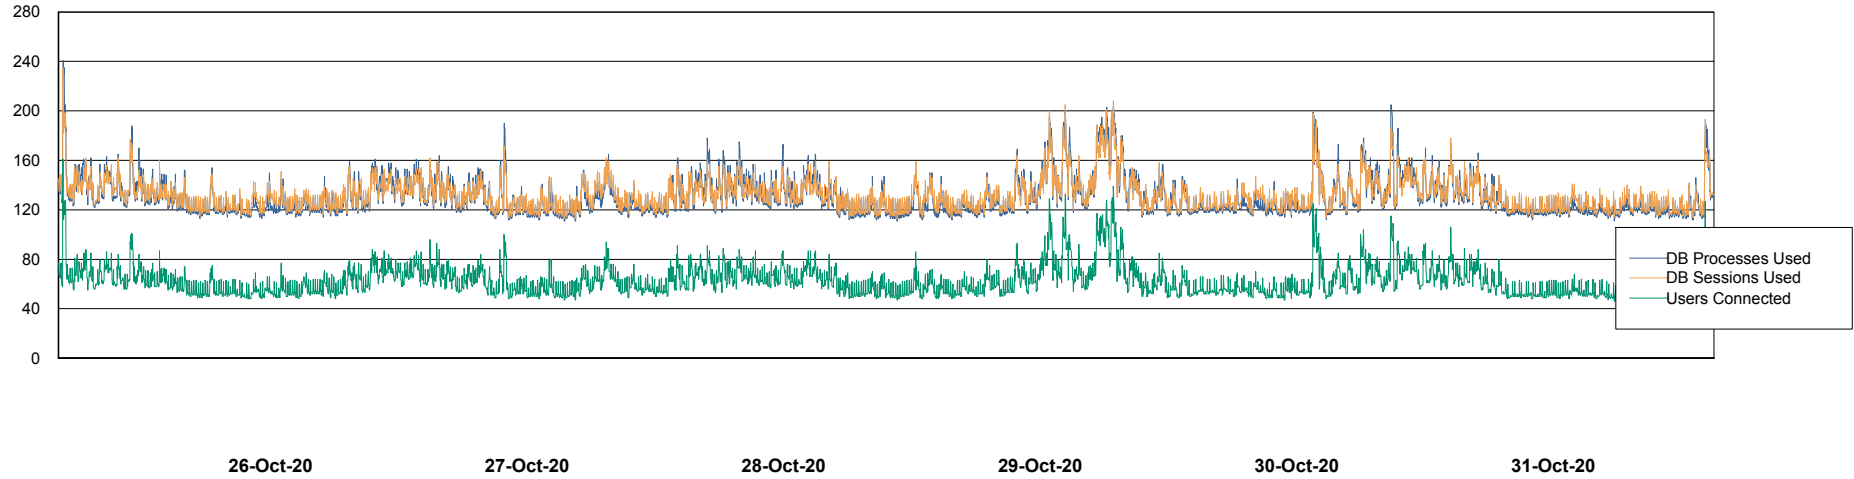

Database Performance ELJDB_Production

DB Processes Max 600
DB Sessions Max 924