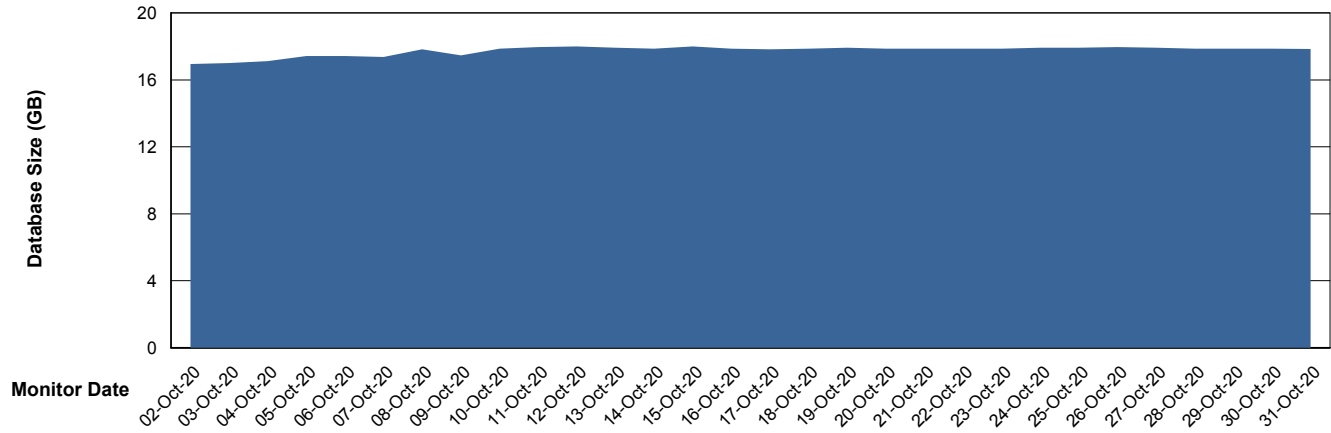

Database Performance ELJDB_Production

DB Processes Max 600
DB Sessions Max 924

Weekly SLA Customer Report

Customer ELJ Production
Database ID 72

Database Performance ELJDB_Standby

DB Processes Max 600
DB Sessions Max 924

Weekly SLA Customer Report

Customer ELJ Production
Database ID 72

DATABASE SIZE ELJDB_PRD_BI

Database growth over last month

DATABASE SIZE ELJDB_Production

Database growth over last month

Weekly SLA Customer Report