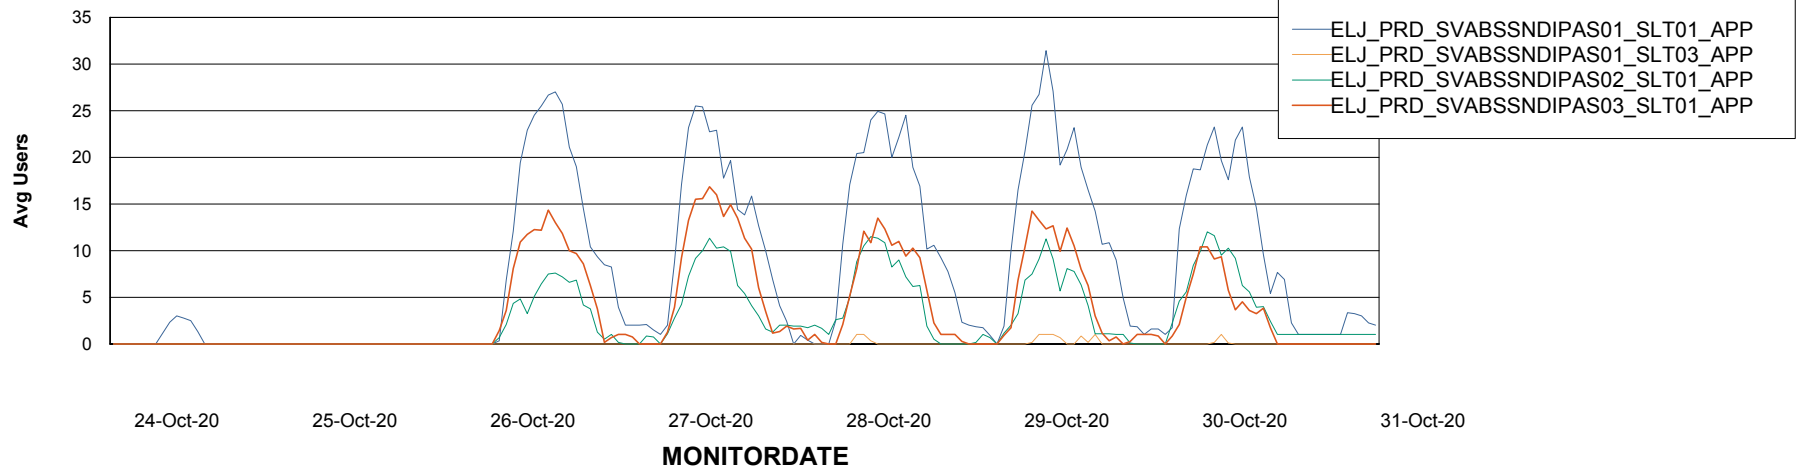

Weekly SLA Customer Report

Customer ELJ Production
Database ID 72

ABSSolute Application Server Services

Avg memory used per ABS Server Service

Avg users per day per ABS server

Weekly SLA Customer Report

Customer ELJ Production
Database ID 72