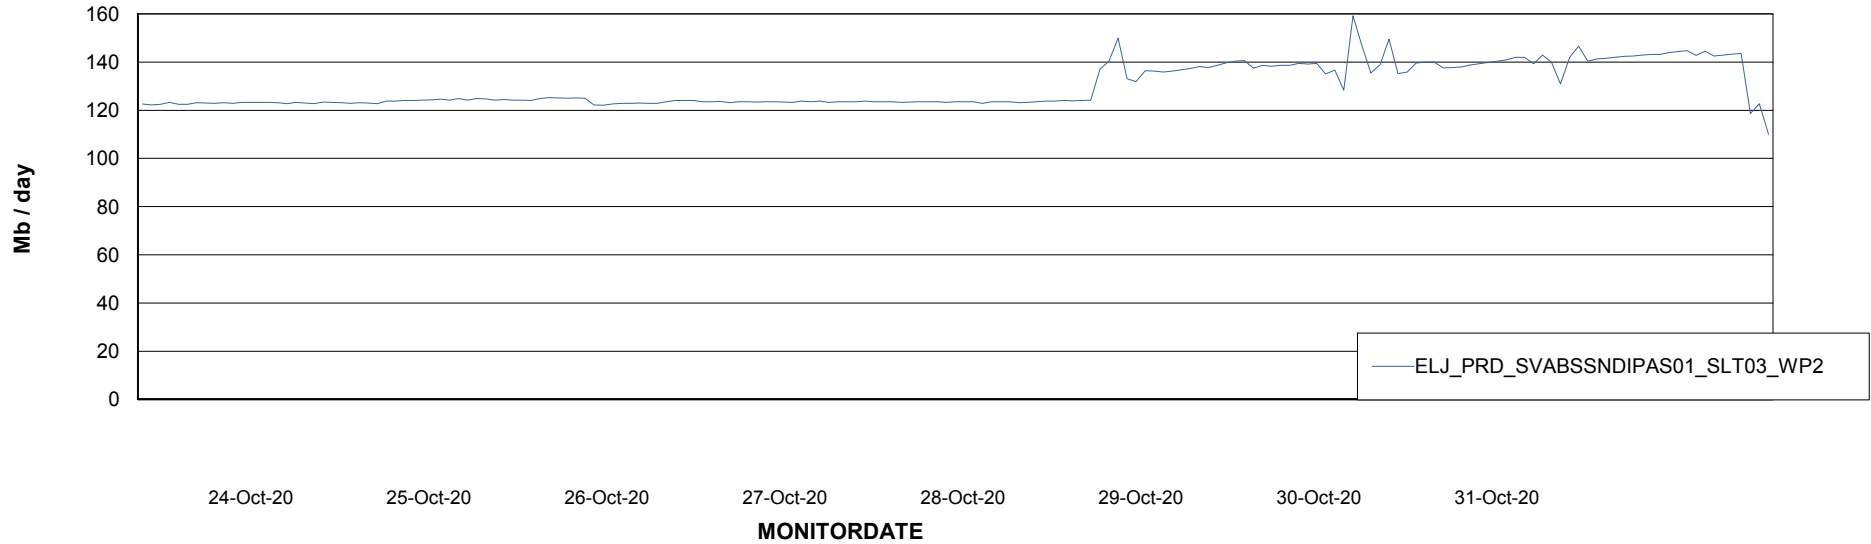

ABSSolute Application ReportServer Services

Avg memory used per ReportServer Service

Weekly SLA Customer Report

Customer ELJ Production
Database ID 72

ABSolute Web Component Services

Avg memory used per ABS Web component