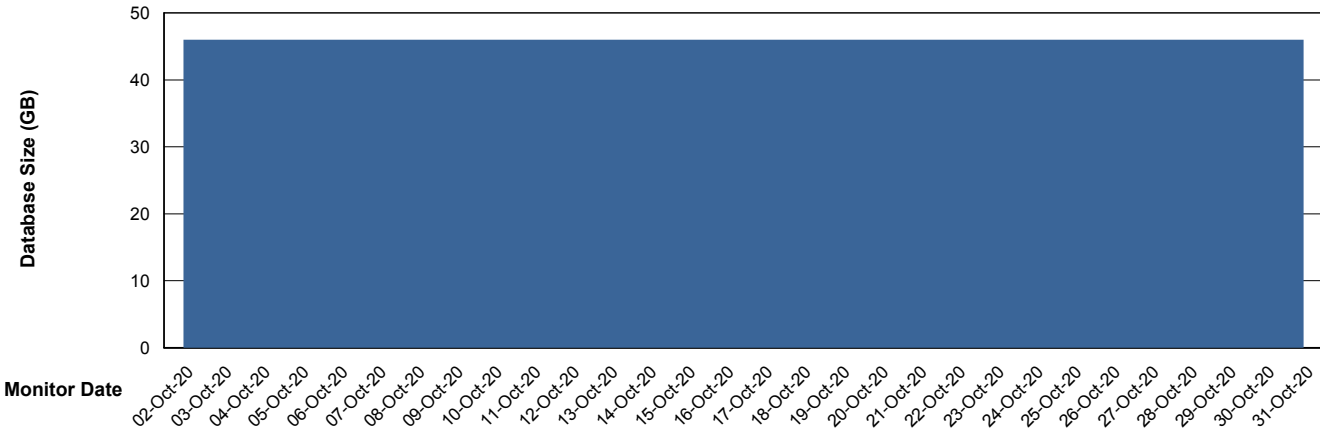

Database Performance ECLDB_Standby

DB Processes Max 300
DB Sessions Max 480

Weekly SLA Customer Report

Customer ECL Production
 Database ID 77

DATABASE SIZE ECLDB_Production

Database growth over last month

Database Tablespace ECLDB_Production

Date	Tablespace Name	Filesize (Gb)	Usedsize (Gb)	Percentage free
31-Oct-20	ABSDATA	49	42	14
	INDX	8	2	75
30-Oct-20	ABSDATA	49	42	14
	INDX	8	2	75
29-Oct-20	ABSDATA	49	42	14
	INDX	8	2	75
28-Oct-20	ABSDATA	49	42	14
	INDX	8	2	75
27-Oct-20	ABSDATA	49	42	14
	INDX	8	2	75
26-Oct-20	ABSDATA	49	42	14
	INDX	8	2	75
25-Oct-20	ABSDATA	49	42	14
	INDX	8	2	75