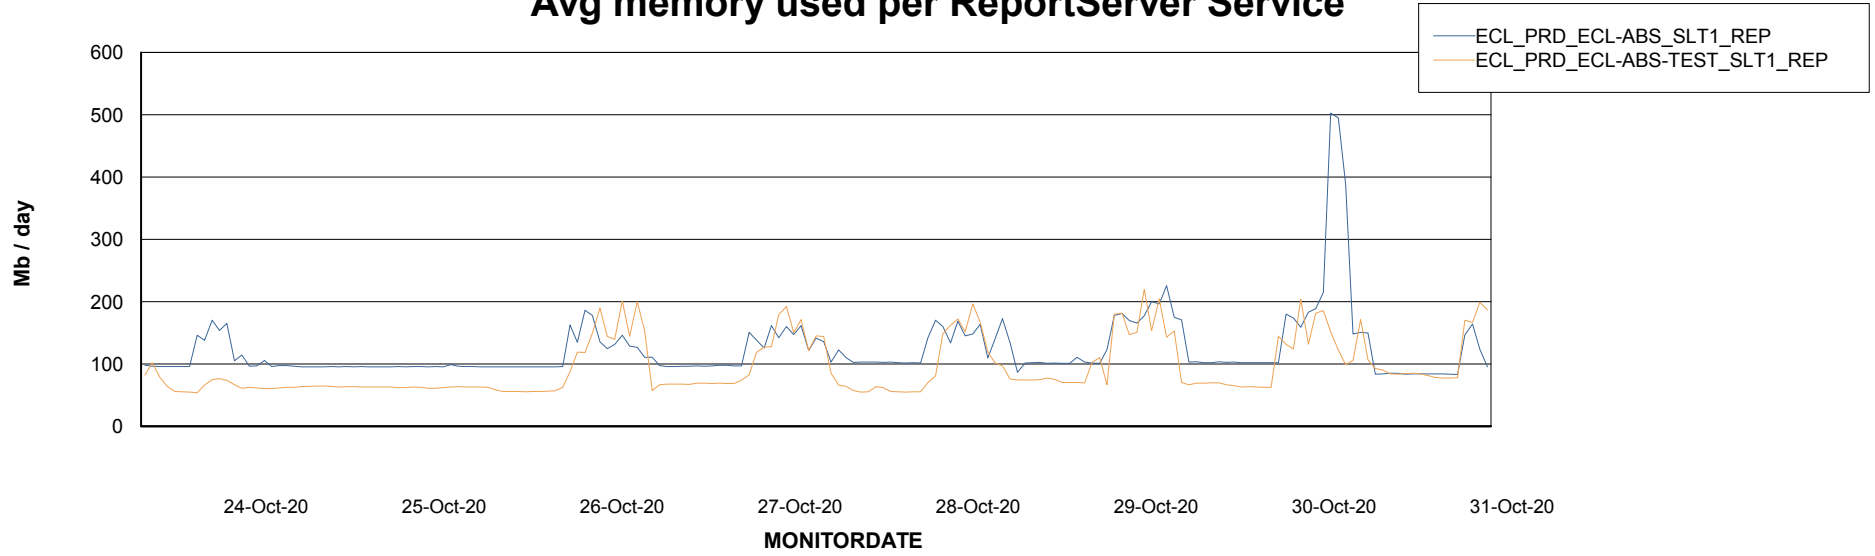

Avg memory used per ABS Server Service

Avg users per day per ABS server

Weekly SLA Customer Report

Customer ECL Production
Database ID 77

ABSSolute Application ReportServer Services

Avg memory used per ReportServer Service