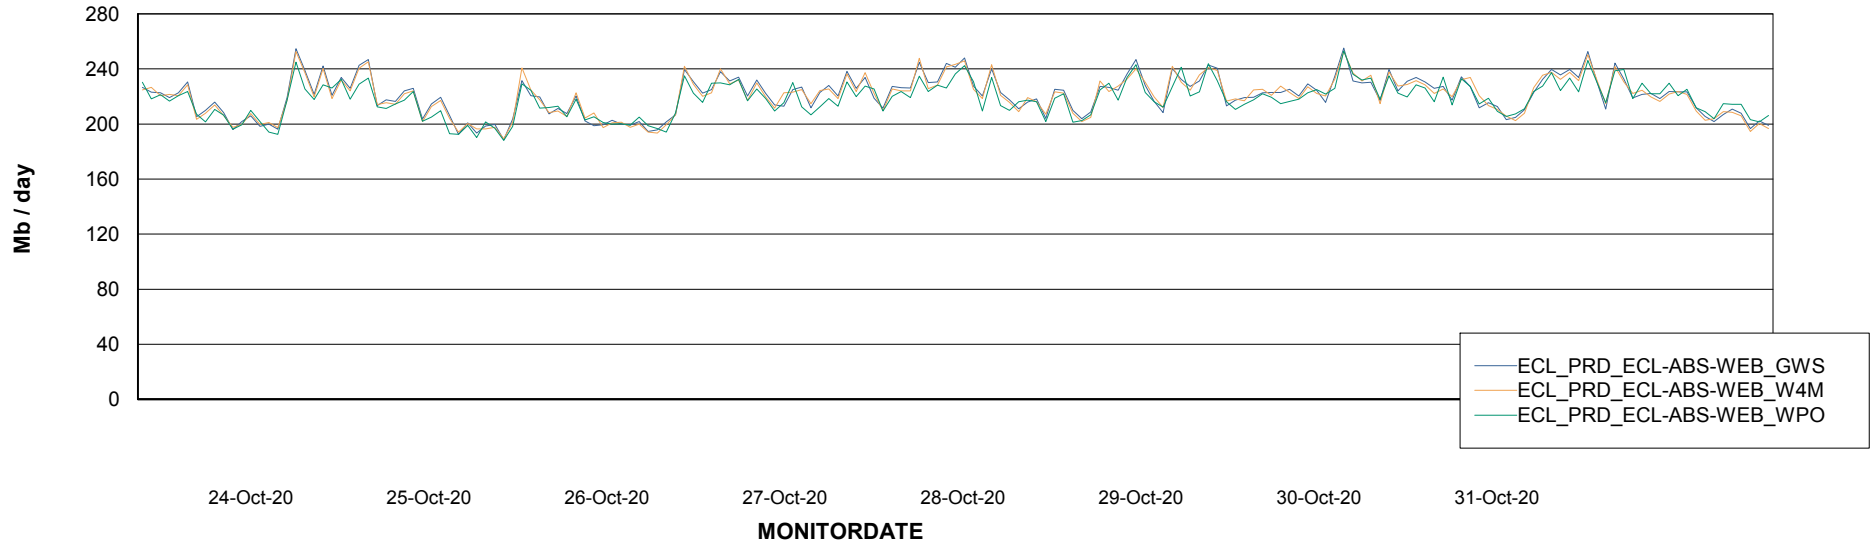

ABSSolute Web Component Services

Avg memory used per ABS Web component