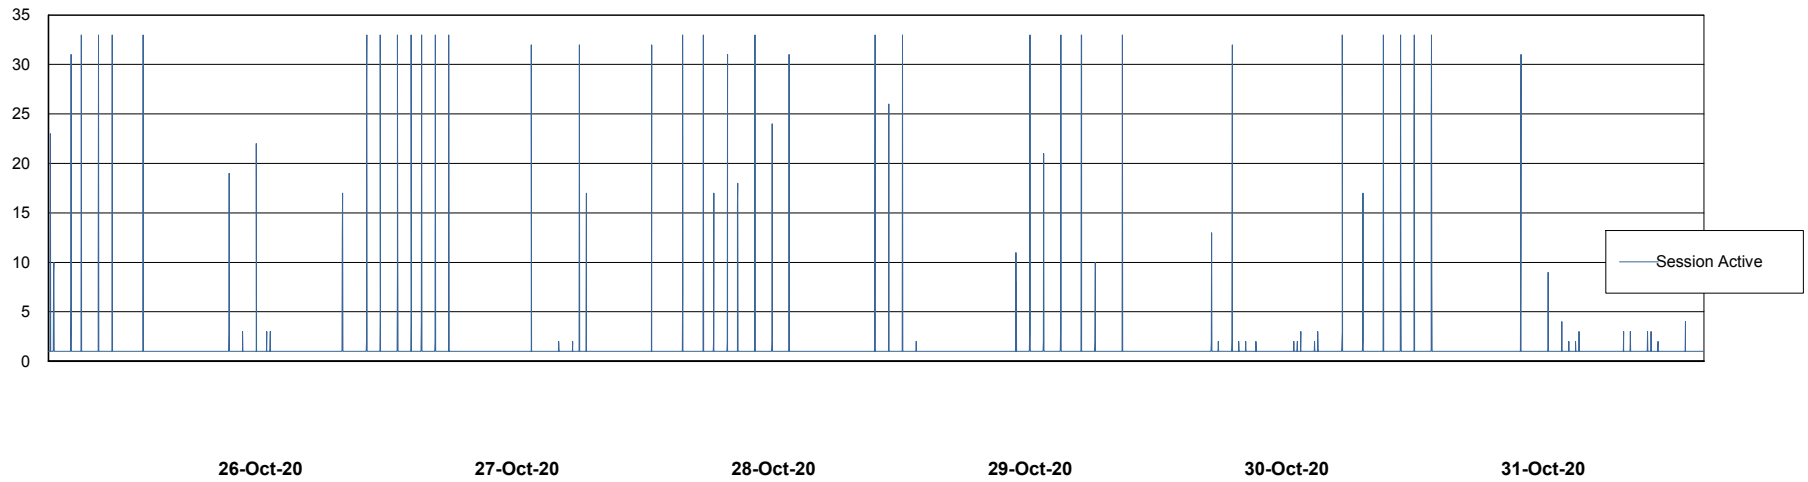

Database Performance ECLDB_Standby

DB Processes Max 300
DB Sessions Max 480