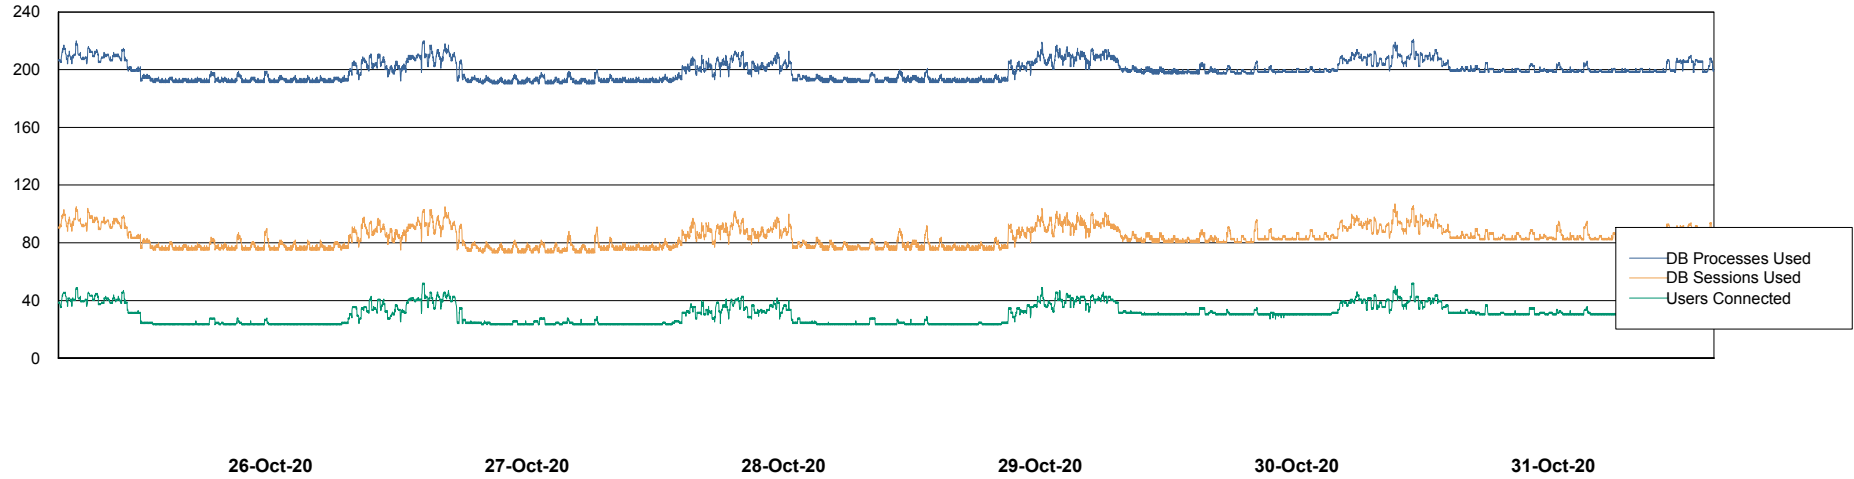

Weekly SLA Customer Report

Customer ECL Production
Database ID 77

Database Performance ECLDB_Production

DB Processes Max 300
DB Sessions Max 480

Weekly SLA Customer Report

Customer ECL Production
Database ID 77