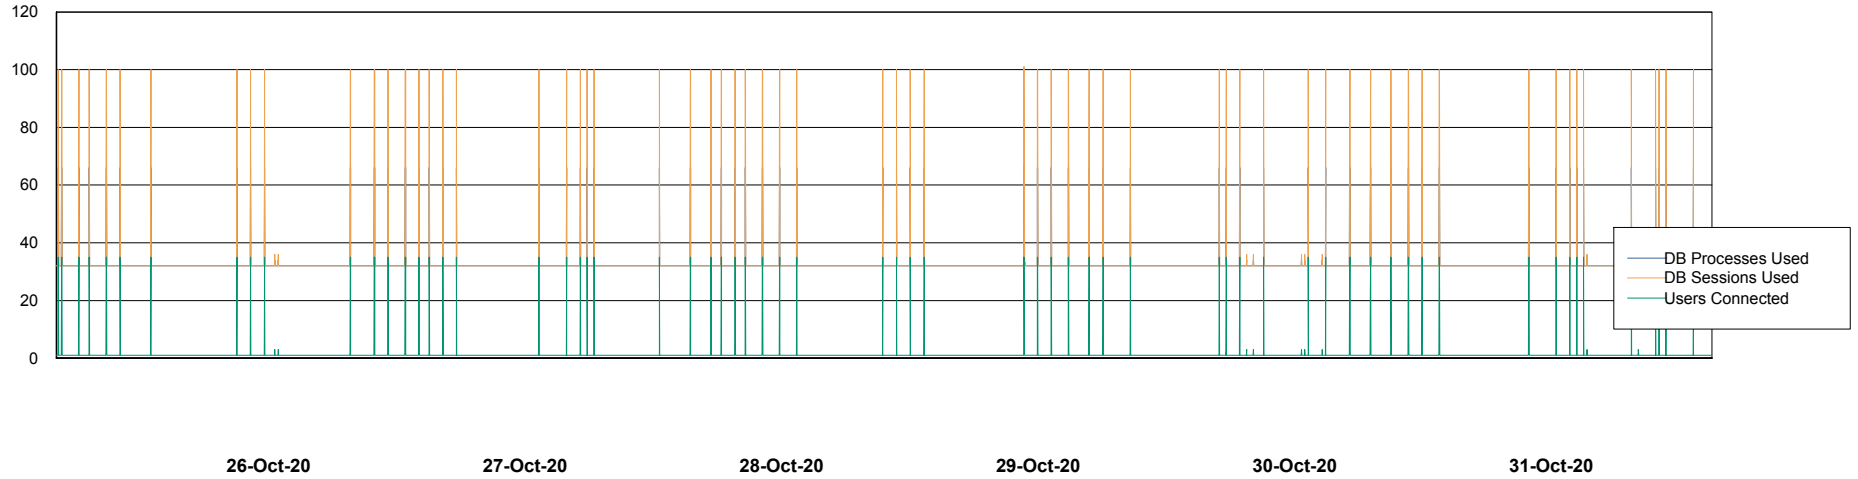

Weekly SLA Customer Report

Customer ECL Production
Database ID 77

Database Performance ECLDB_Production

DB Processes Max 300
DB Sessions Max 480

Weekly SLA Customer Report

Customer ECL Production
Database ID 77

Database Performance ECLDB_Standby

DB Processes Max 300
DB Sessions Max 480

Weekly SLA Customer Report

Customer ECL Production
 Database ID 77

DATABASE SIZE ECLDB_Production

Database growth over last month