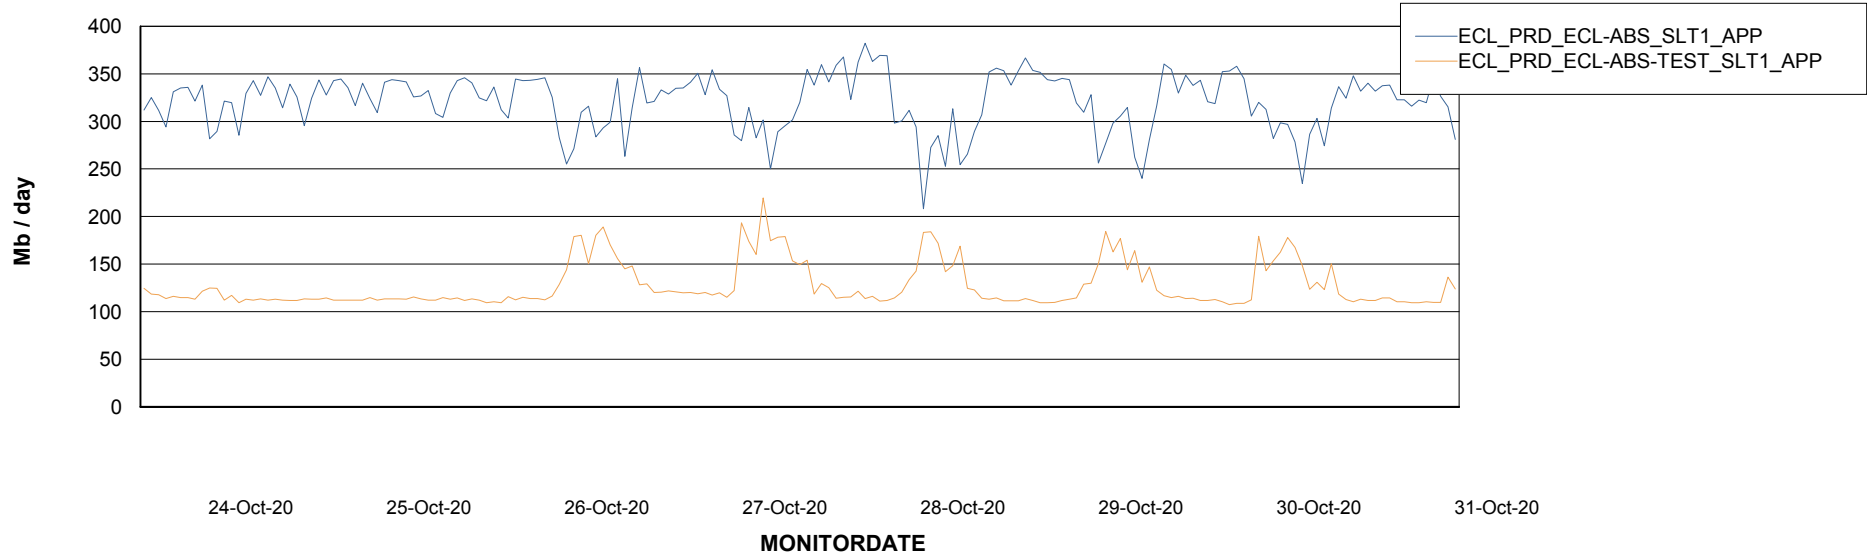

ABSSolute Application Server Services

Avg memory used per ABS Server Service