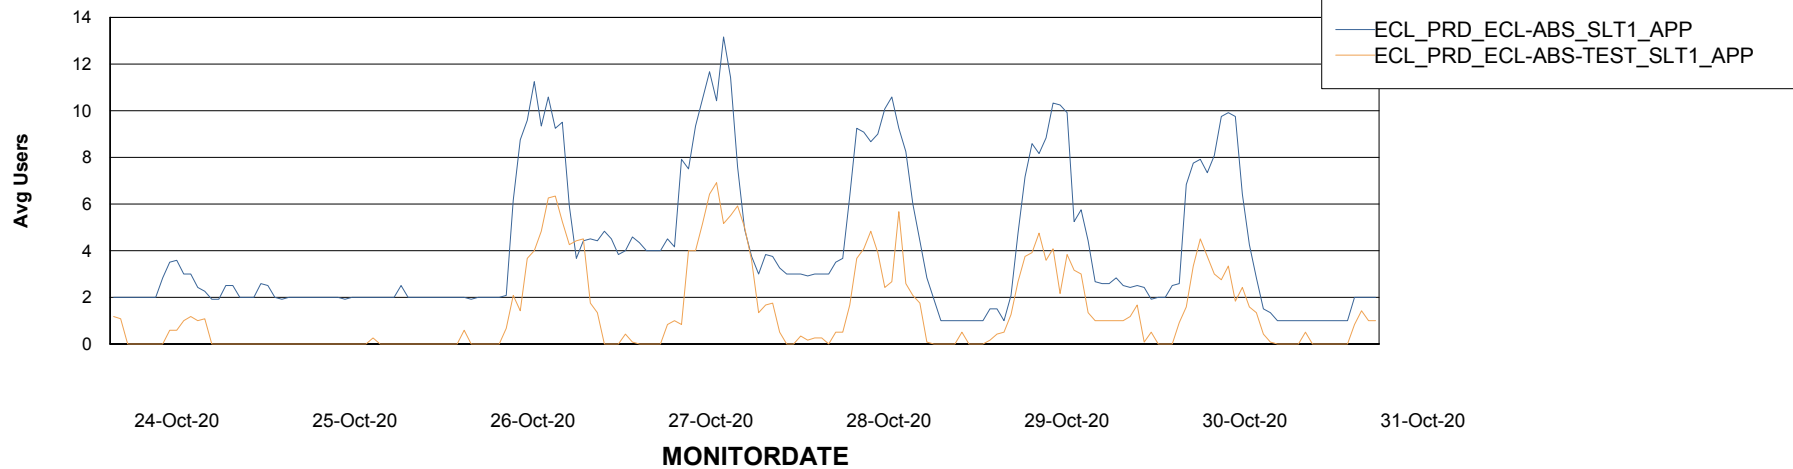

Avg users per day per ABS server